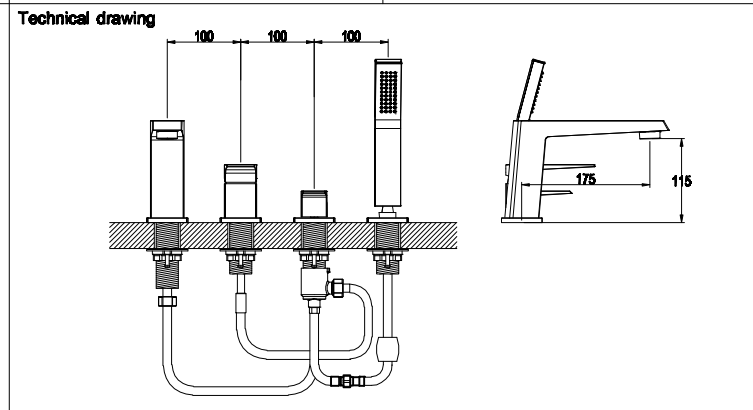

4-hole deck mounted bath/shower mixer

Art NO:ARL-VIM4-CRM

Installation

Explosion drawing