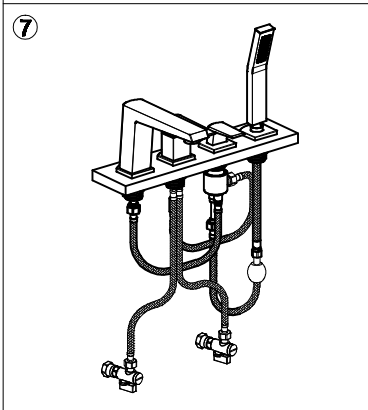

4-hole deck mounted bath/shower mixer

Art NO:ARL-VIM4-CRM

Installation

Explosion drawing