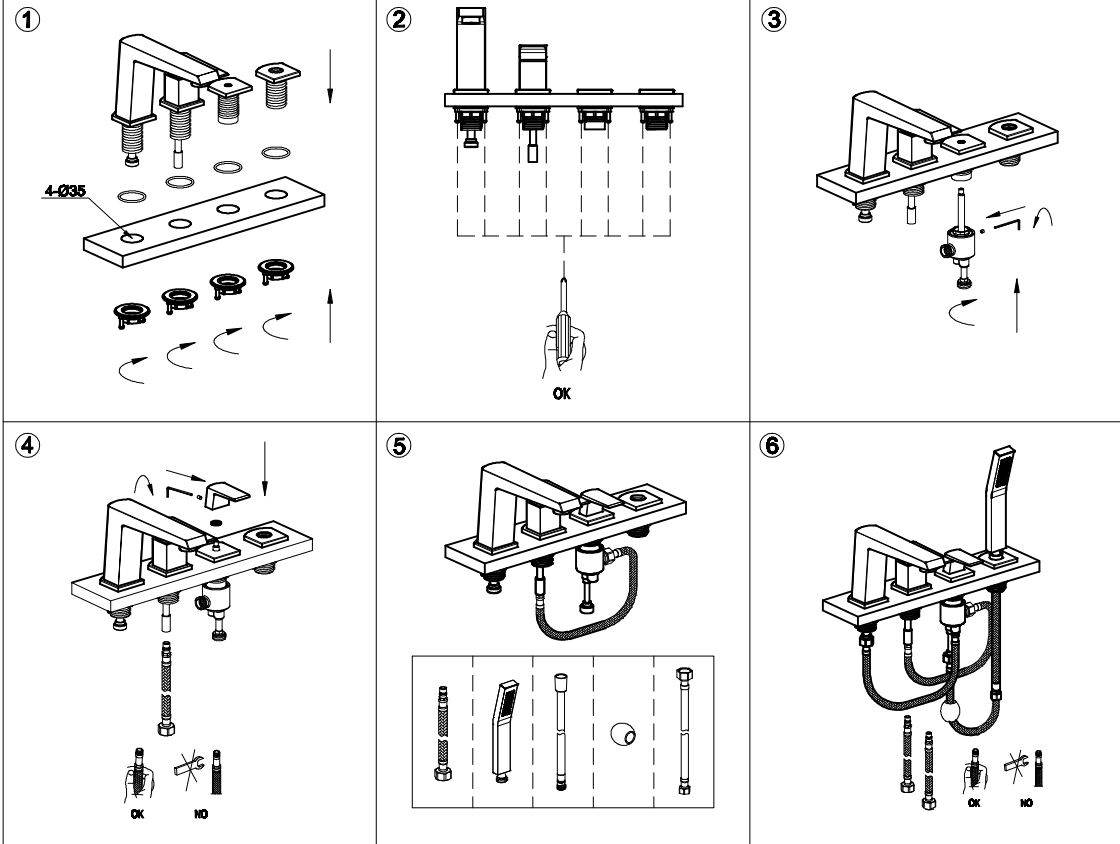

4-hole deck mounted bath/shower mixer

Art NO:ARL-VIM4-CRM

Installation

Explosion drawing