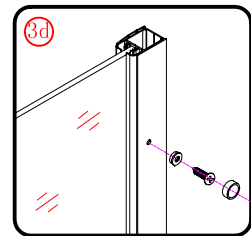

This product is heavy and will require two people to install.

L=858-878(VE-90/VE-80)  
 L=758-778(VE-80)  
 L=958-978(VE-100/ELENA-60/40)  
 L=1158-1178(ELENA-60/60)

3

This product is heavy and will require two people to install.

x 3  
ST4X12

x 3  
ST4X12

This product is heavy and will require two people to install.

This product is heavy and will require two people to install.

**Side panel**

**Installation instructions**  
**( For VE )**