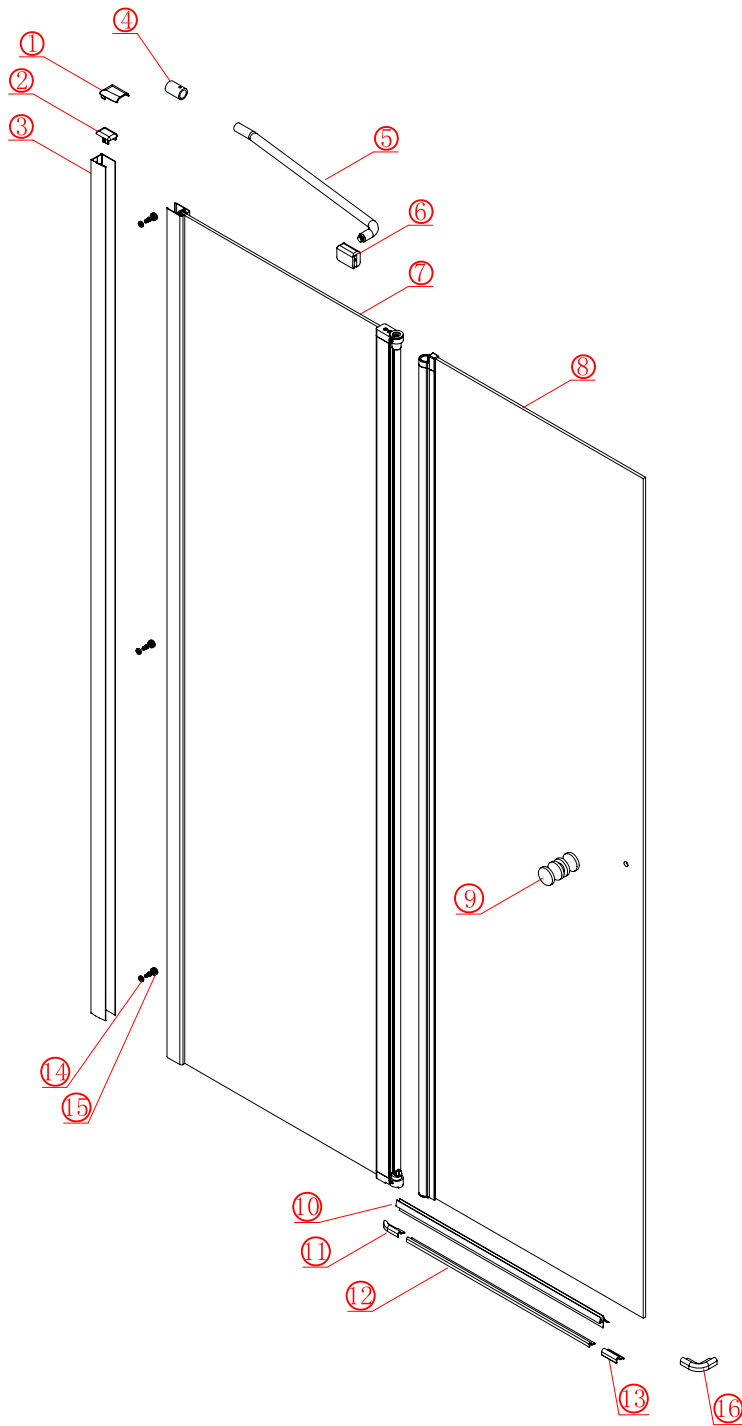

## ■ Installation

Please read these instructions carefully before start of installation.

The wall post has up to 20mm of adjustment for out of true wall situations.

**Ensure that the shower tray is fitted level and that after assembly of enclosure there is a full and continuous bead of sealant between the top of the shower tray and the title joint.**

## ■ Shower Tray Installation

The shower tray must be sited against a structural wall.

Water proof walling or tiling should be fitted so that it sits on the top of the tray rim.

## Tools required

This product is heavy and will require two people to install.

 ① x 2 L&R	 ② x 1	 ③ x 1	 ④ x 1	 ⑤ x 1	 ⑥ x 1	 ⑦ x 1
 ⑧ x 1	 ⑨ x 1	 ⑩ x 2 L&R	 ⑪ x 2 L&R	 ⑫ x 1	 ⑬ x 1	 ⑭ x 3
 ⑮ x 3	 ⑯ x 1	 x 3 ST4X12	 x 3 ST5X30	 x 4 Ø8X30		