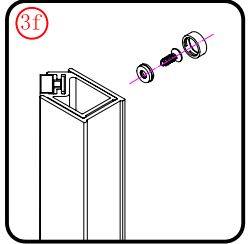

x 3
ST4X12

x 3
ST4X12