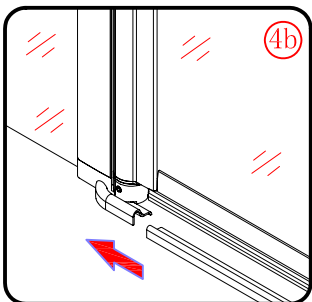

## ■ Installation

Please read these instructions carefully before start of installation.

The wall post has up to 20mm of adjustment for out of true wall situations.

**Ensure that the shower tray is fitted level and that after assembly of enclosure there is a full and continuous bead of sealant between the top of the shower tray and the title joint.**

This product is heavy and will require two people to install.

L=858-878(VE-90/VE-80)  
 L=758-778(VE-80)  
 L=958-978(VE-100/ELENA-60/40)  
 L=1158-1178(ELENA-60/60)

3

This product is heavy and will require two people to install.

x 3  
ST4X12

x 3  
ST4X12

This product is heavy and will require two people to install.

This product is heavy and will require two people to install.

**Side panel**

**Installation instructions**  
**( For VE )**