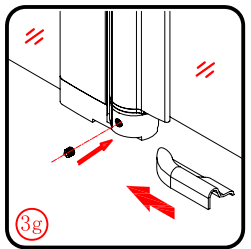

x 3
ST4X12

x 3
ST4X12