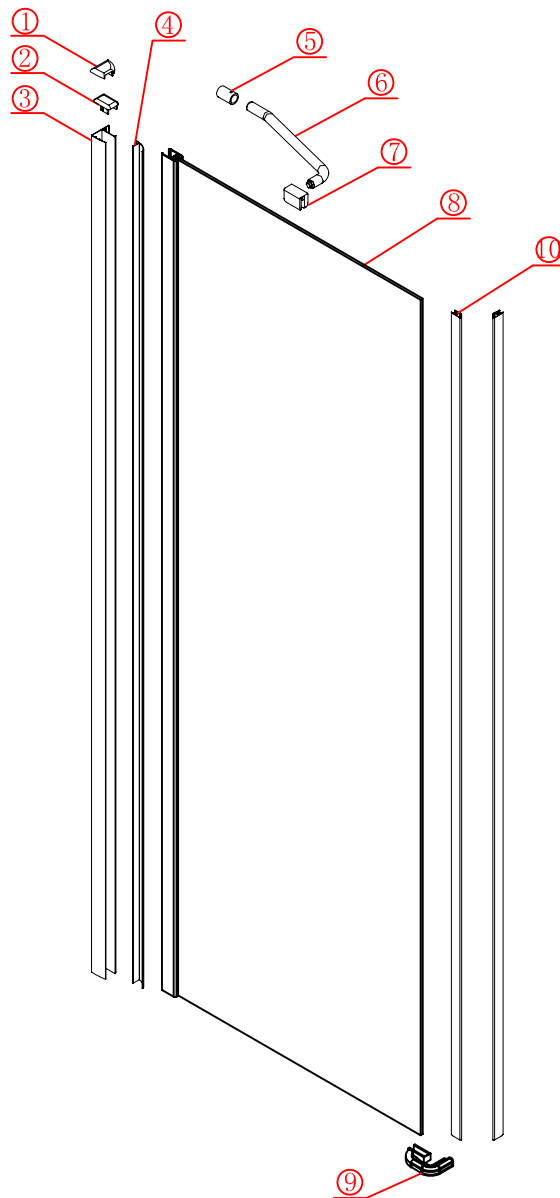

## ■ Installation

Please read these instructions carefully before start of installation.

The wall post has up to 20mm of adjustment for out of true wall situations.

**Ensure that the shower tray is fitted level and that after assembly of enclosure there is a full and continuous bead of sealant between the top of the shower tray and the title joint.**

## ■ Shower Tray Installation

The shower tray must be sited against a structural wall.

Water proof walling or tiling should be fitted so that it sits on the top of the tray rim.

x 3  
ST4X12

x 3  
ST4X12

This product is heavy and will require two people to install.

This product is heavy and will require two people to install.

**Side panel**

**Installation instructions**  
**( For VE )**

This product is heavy and will require two people to install.

C=838-858 (ELENA-60/30)  
 C=938-958 (ELENA-60/40)  
 C=1138-1158 (ELENA-60/60)

This product is heavy and will require two people to install.