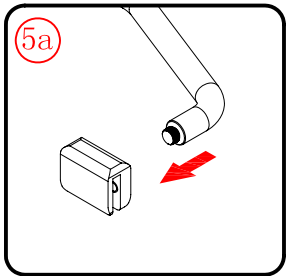

## ■ Installation

Please read these instructions carefully before start of installation.

The wall post has up to 20mm of adjustment for out of true wall situations.

**Ensure that the shower tray is fitted level and that after assembly of enclosure there is a full and continuous bead of sealant between the top of the shower tray and the title joint.**

x 3  
ST4X12

x 3  
ST4X12

This product is heavy and will require two people to install.

This product is heavy and will require two people to install.

**Side panel**

**Installation instructions**  
**( For VE )**

This product is heavy and will require two people to install.

C=838-858 (ELENA-60/30)  
 C=938-958 (ELENA-60/40)  
 C=1138-1158 (ELENA-60/60)

This product is heavy and will require two people to install.