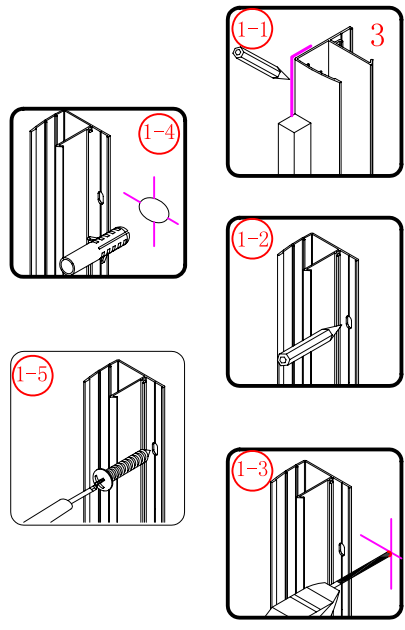

## ■ Installation

Please read these instructions carefully before start of installation.

The wall post has up to 20mm of adjustment for out of true wall situations.

**Ensure that the shower tray is fitted level and that after assembly of enclosure there is a full and continuous bead of sealant between the top of the shower tray and the title joint.**

## ■ Shower Tray Installation

The shower tray must be sited against a structural wall.

Water proof walling or tiling should be fitted so that it sits on the top of the tray rim.

x 3  
ST4X12

x 3  
ST4X12

This product is heavy and will require two people to install.

This product is heavy and will require two people to install.

**Side panel**

**Installation instructions**  
**( For VE )**

This product is heavy and will require two people to install.

C=838-858 (ELENA-60/30)  
 C=938-958 (ELENA-60/40)  
 C=1138-1158 (ELENA-60/60)

This product is heavy and will require two people to install.