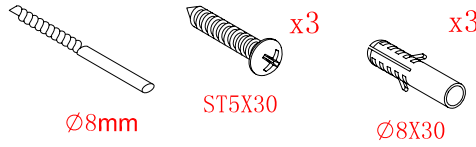

This product is heavy and will require two people to install.

L=858-878(VE-90/VE-80)  
 L=758-778(VE-80)  
 L=958-978(VE-100/ELENA-60/40)  
 L=1158-1178(ELENA-60/60)

3

This product is heavy and will require two people to install.

x 3  
ST4X12

x 3  
ST4X12

This product is heavy and will require two people to install.

This product is heavy and will require two people to install.

**Side panel**

**Installation instructions**  
**( For VE )**

This product is heavy and will require two people to install.

C=838-858 (ELENA-60/30)  
 C=938-958 (ELENA-60/40)  
 C=1138-1158 (ELENA-60/60)

This product is heavy and will require two people to install.