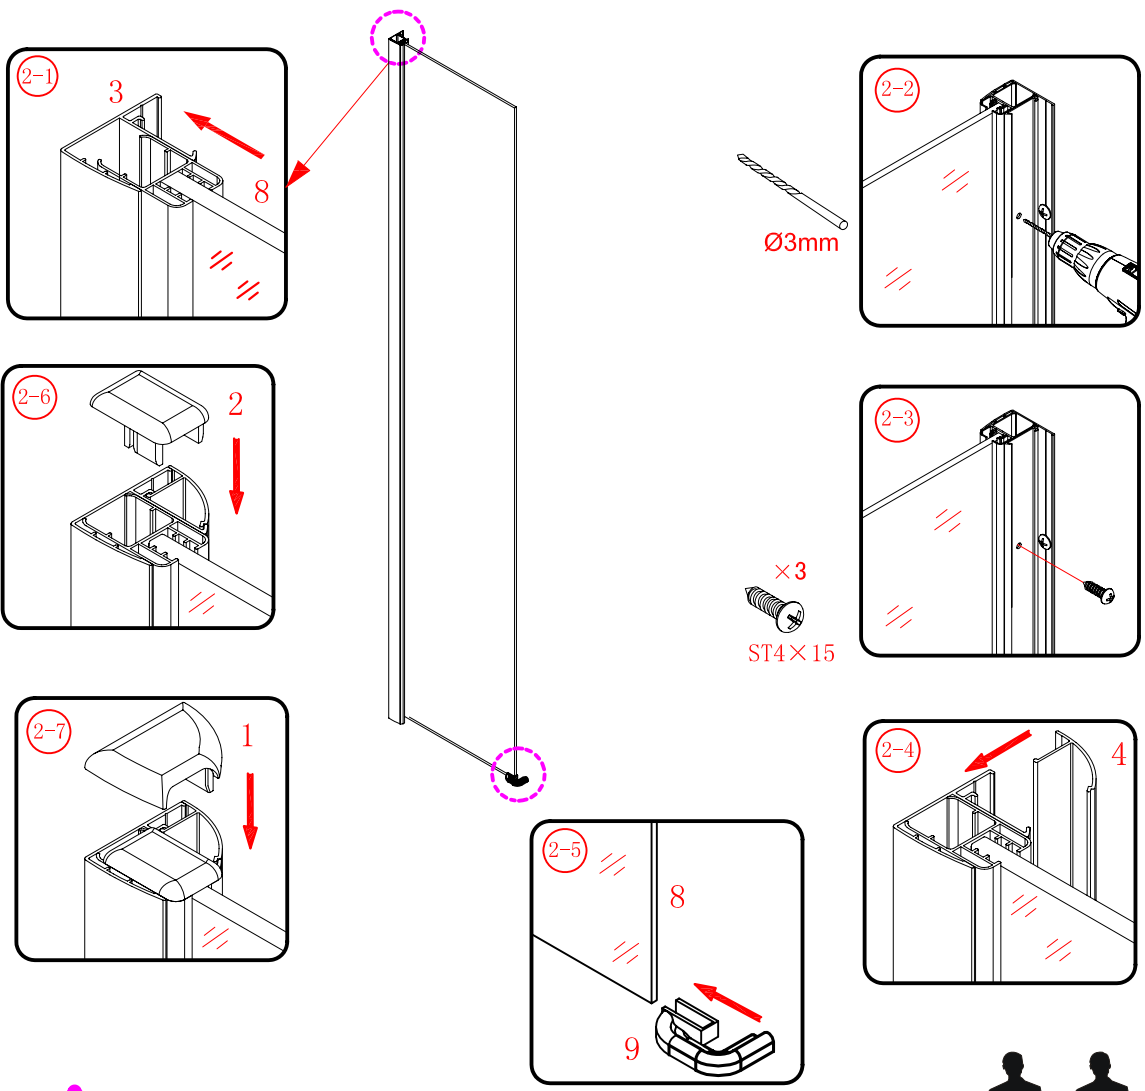

## ■ Installation

Please read these instructions carefully before start of installation.

The wall post has up to 20mm of adjustment for out of true wall situations.

**Ensure that the shower tray is fitted level and that after assembly of enclosure there is a full and continuous bead of sealant between the top of the shower tray and the title joint.**

## ■ Shower Tray Installation

The shower tray must be sited against a structural wall.

Water proof walling or tiling should be fitted so that it sits on the top of the tray rim.

x 3  
ST4X12

x 3  
ST4X12

This product is heavy and will require two people to install.

This product is heavy and will require two people to install.

**Side panel**

**Installation instructions**  
**( For VE )**

This product is heavy and will require two people to install.

C=838-858 (ELENA-60/30)  
 C=938-958 (ELENA-60/40)  
 C=1138-1158 (ELENA-60/60)

This product is heavy and will require two people to install.