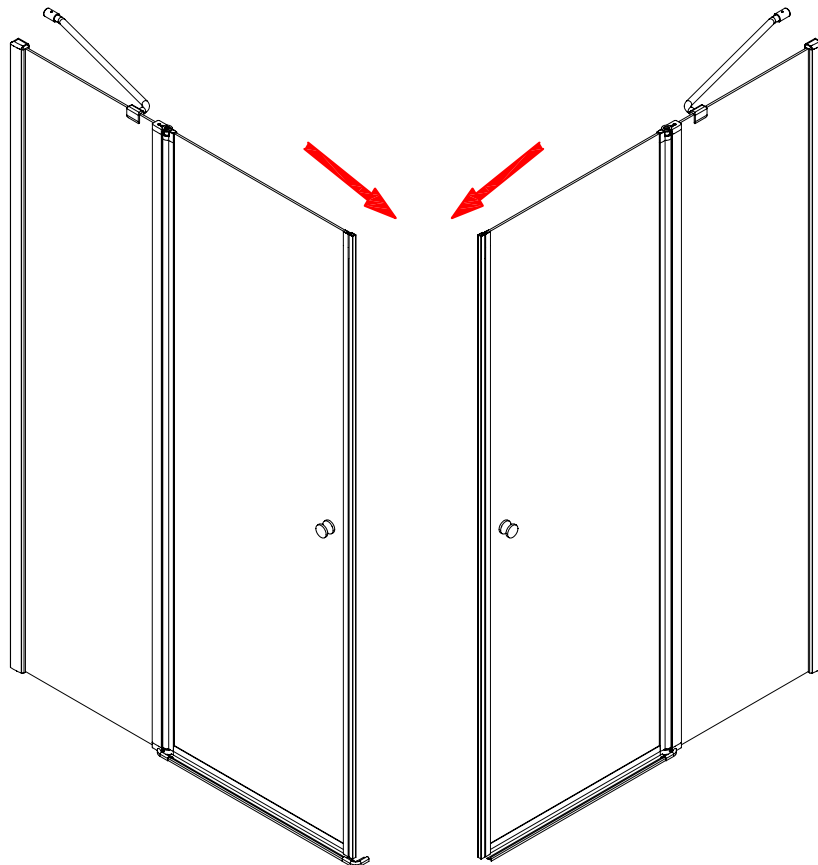

CEZARES®

**Pivot door**

**Installation instructions**

(For ELENA-60/(30/40/60) )

ELENA-B-13

ELENA-AH-1

ELENA-A-22

## ■ Installation

Please read these instructions carefully before start of installation.

The wall post has up to 20mm of adjustment for out of true wall situations.

**Ensure that the shower tray is fitted level and that after assembly of enclosure there is a full and continuous bead of sealant between the top of the shower tray and the title joint.**

## ■ Shower Tray Installation

The shower tray must be sited against a structural wall.

Water proof walling or tiling should be fitted so that it sits on the top of the tray rim.