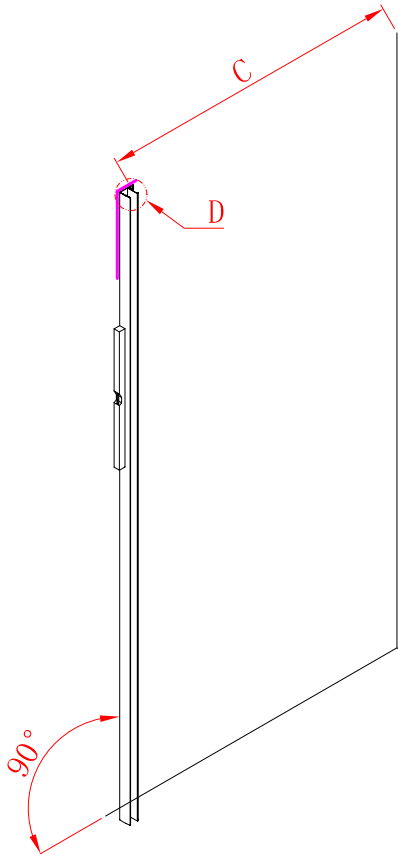

## ■ Installation

Please read these instructions carefully before start of installation.

The wall post has up to 20mm of adjustment for out of true wall situations.

**Ensure that the shower tray is fitted level and that after assembly of enclosure there is a full and continuous bead of sealant between the top of the shower tray and the title joint.**

## ■ Shower Tray Installation

The shower tray must be sited against a structural wall.

Water proof walling or tiling should be fitted so that it sits on the top of the tray rim.

x 3  
ST4X12

x 3  
ST4X12

This product is heavy and will require two people to install.

This product is heavy and will require two people to install.

**Side panel**

**Installation instructions**  
**( For VE )**

This product is heavy and will require two people to install.

C=838-858 (ELENA-60/30)  
 C=938-958 (ELENA-60/40)  
 C=1138-1158 (ELENA-60/60)

This product is heavy and will require two people to install.