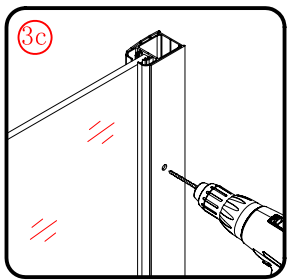

This product is heavy and will require two people to install.

L=858-878(VE-90/VE-80)  
 L=758-778(VE-80)  
 L=958-978(VE-100/ELENA-60/40)  
 L=1158-1178(ELENA-60/60)

3

This product is heavy and will require two people to install.