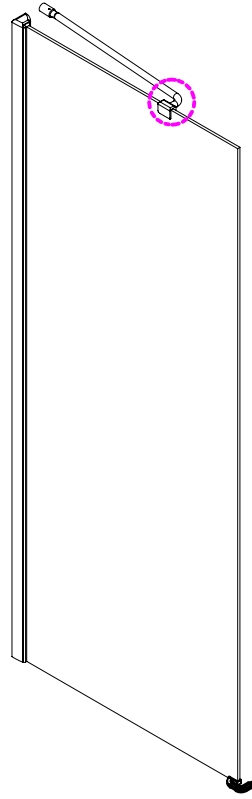

CEZARES®

**Pivot door**

**Installation instructions**

(For ELENA-60/(30/40/60) )

ELENA-B-13

ELENA-AH-1

ELENA-A-22

## ■ Installation

Please read these instructions carefully before start of installation.

The wall post has up to 20mm of adjustment for out of true wall situations.

**Ensure that the shower tray is fitted level and that after assembly of enclosure there is a full and continuous bead of sealant between the top of the shower tray and the title joint.**

## ■ Shower Tray Installation

The shower tray must be sited against a structural wall.

Water proof walling or tiling should be fitted so that it sits on the top of the tray rim.

This product is heavy and will require two people to install.

C=838-858 (ELENA-60/30)  
 C=938-958 (ELENA-60/40)  
 C=1138-1158 (ELENA-60/60)

This product is heavy and will require two people to install.