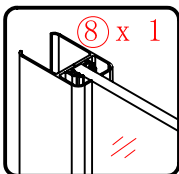

This product is heavy and will require two people to install.

L=858-878(VE-90/VE-80)  
 L=758-778(VE-80)  
 L=958-978(VE-100/ELENA-60/40)  
 L=1158-1178(ELENA-60/60)

3

This product is heavy and will require two people to install.

x 3  
ST4X12

x 3  
ST4X12

This product is heavy and will require two people to install.

This product is heavy and will require two people to install.

**Side panel**

**Installation instructions**  
**( For VE )**

This product is heavy and will require two people to install.

C=838-858 (ELENA-60/30)  
 C=938-958 (ELENA-60/40)  
 C=1138-1158 (ELENA-60/60)

This product is heavy and will require two people to install.