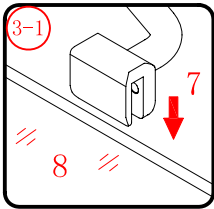

## ■ Installation

Please read these instructions carefully before start of installation.

The wall post has up to 20mm of adjustment for out of true wall situations.

**Ensure that the shower tray is fitted level and that after assembly of enclosure there is a full and continuous bead of sealant between the top of the shower tray and the title joint.**

This product is heavy and will require two people to install.

C=838-858 (ELENA-60/30)  
 C=938-958 (ELENA-60/40)  
 C=1138-1158 (ELENA-60/60)

This product is heavy and will require two people to install.