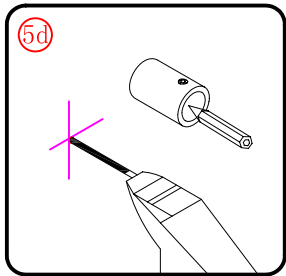

x 3  
ST4X12

x 3  
ST4X12

This product is heavy and will require two people to install.

This product is heavy and will require two people to install.

**Side panel**

**Installation instructions**  
**( For VE )**

This product is heavy and will require two people to install.

C=838-858 (ELENA-60/30)  
 C=938-958 (ELENA-60/40)  
 C=1138-1158 (ELENA-60/60)

This product is heavy and will require two people to install.