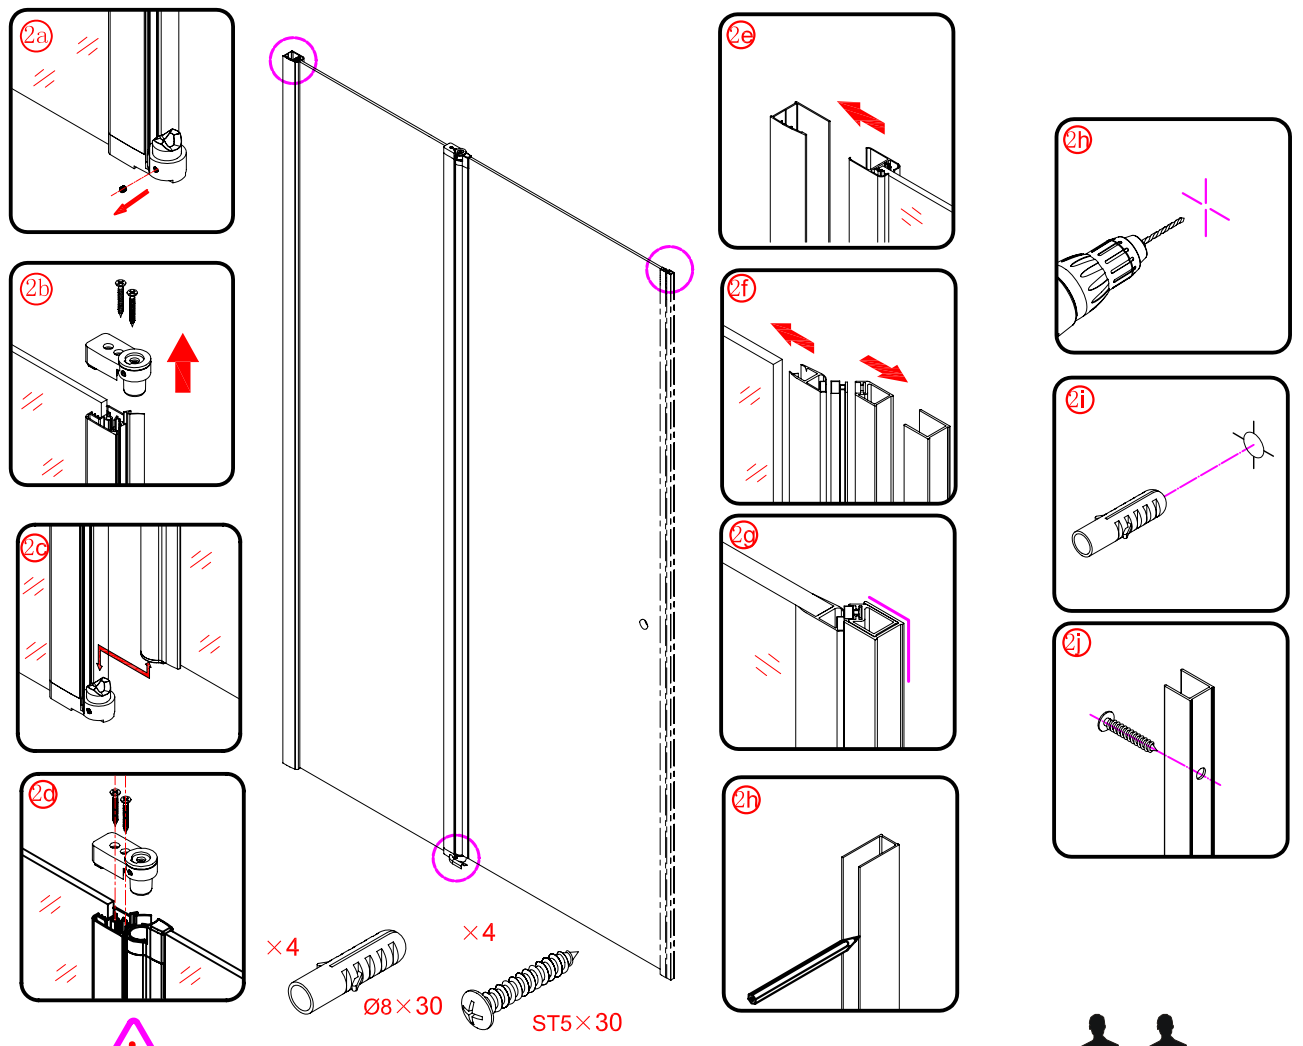

## ■ Installation

Please read these instructions carefully before start of installation.

The wall post has up to 20mm of adjustment for out of true wall situations.

**Ensure that the shower tray is fitted level and that after assembly of enclosure there is a full and continuous bead of sealant between the top of the shower tray and the title joint.**

## ■ Shower Tray Installation

The shower tray must be sited against a structural wall.

Water proof walling or tiling should be fitted so that it sits on the top of the tray rim.

## Tools required

This product is heavy and will require two people to install.

 ① x 2 L&R	 ② x 1	 ③ x 1	 ④ x 1	 ⑤ x 1	 ⑥ x 1	 ⑦ x 1
 ⑧ x 1	 ⑨ x 1	 ⑩ x 2 L&R	 ⑪ x 2 L&R	 ⑫ x 1	 ⑬ x 1	 ⑭ x 3
 ⑮ x 3	 ⑯ x 1	 x 3 ST4X12	 x 3 ST5X30	 x 4 Ø8X30		

This product is heavy and will require two people to install.

L=858-878(VE-90/VE-80)  
 L=758-778(VE-80)  
 L=958-978(VE-100/ELENA-60/40)  
 L=1158-1178(ELENA-60/60)

3

This product is heavy and will require two people to install.