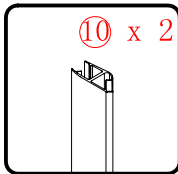

This product is heavy and will require two people to install.

L=858-878(VE-90/VE-80)  
 L=758-778(VE-80)  
 L=958-978(VE-100/ELENA-60/40)  
 L=1158-1178(ELENA-60/60)

3

This product is heavy and will require two people to install.

x 3  
ST4X12

x 3  
ST4X12

This product is heavy and will require two people to install.

This product is heavy and will require two people to install.

**Side panel**

**Installation instructions**  
**( For VE )**