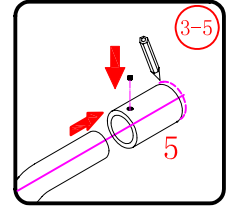

## ■ Installation

Please read these instructions carefully before start of installation.

The wall post has up to 20mm of adjustment for out of true wall situations.

**Ensure that the shower tray is fitted level and that after assembly of enclosure there is a full and continuous bead of sealant between the top of the shower tray and the title joint.**

This product is heavy and will require two people to install.

C=838-858 (ELENA-60/30)  
 C=938-958 (ELENA-60/40)  
 C=1138-1158 (ELENA-60/60)

This product is heavy and will require two people to install.