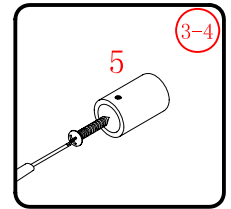

This product is heavy and will require two people to install.

C=838-858 (ELENA-60/30)  
 C=938-958 (ELENA-60/40)  
 C=1138-1158 (ELENA-60/60)

This product is heavy and will require two people to install.