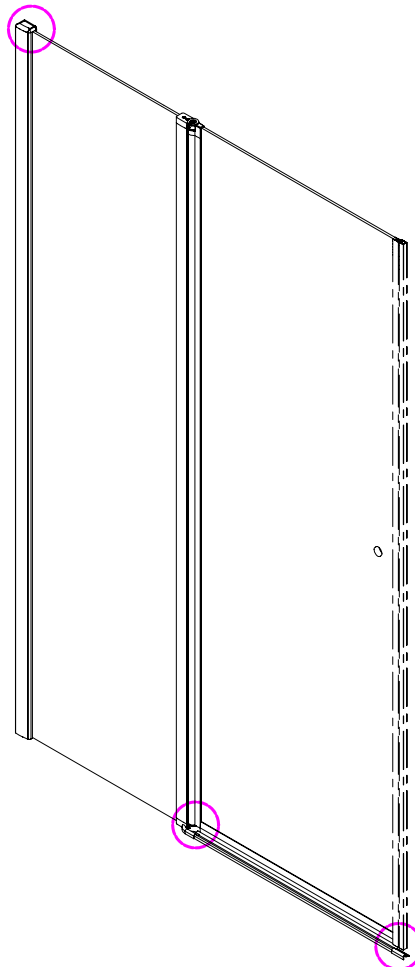

This product is heavy and will require two people to install.