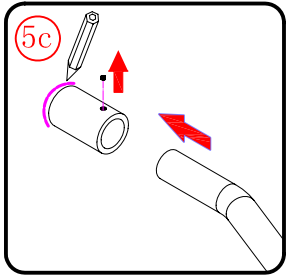

## ■ Installation

Please read these instructions carefully before start of installation.

The wall post has up to 20mm of adjustment for out of true wall situations.

**Ensure that the shower tray is fitted level and that after assembly of enclosure there is a full and continuous bead of sealant between the top of the shower tray and the title joint.**

This product is heavy and will require two people to install.

L=858-878(VE-90/VE-80)  
 L=758-778(VE-80)  
 L=958-978(VE-100/ELENA-60/40)  
 L=1158-1178(ELENA-60/60)

3

This product is heavy and will require two people to install.

x 3  
ST4X12

x 3  
ST4X12

This product is heavy and will require two people to install.

This product is heavy and will require two people to install.

**Side panel**

**Installation instructions**  
**( For VE )**

This product is heavy and will require two people to install.

C=838-858 (ELENA-60/30)  
 C=938-958 (ELENA-60/40)  
 C=1138-1158 (ELENA-60/60)

This product is heavy and will require two people to install.