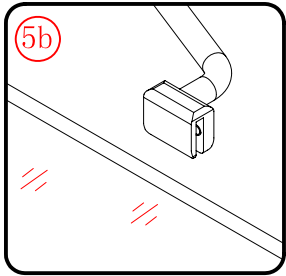

## ■ Installation

Please read these instructions carefully before start of installation.

The wall post has up to 20mm of adjustment for out of true wall situations.

**Ensure that the shower tray is fitted level and that after assembly of enclosure there is a full and continuous bead of sealant between the top of the shower tray and the title joint.**

x 3  
ST4X12

x 3  
ST4X12

This product is heavy and will require two people to install.

This product is heavy and will require two people to install.

**Side panel**

**Installation instructions**  
**( For VE )**

This product is heavy and will require two people to install.

C=838-858 (ELENA-60/30)  
 C=938-958 (ELENA-60/40)  
 C=1138-1158 (ELENA-60/60)

This product is heavy and will require two people to install.