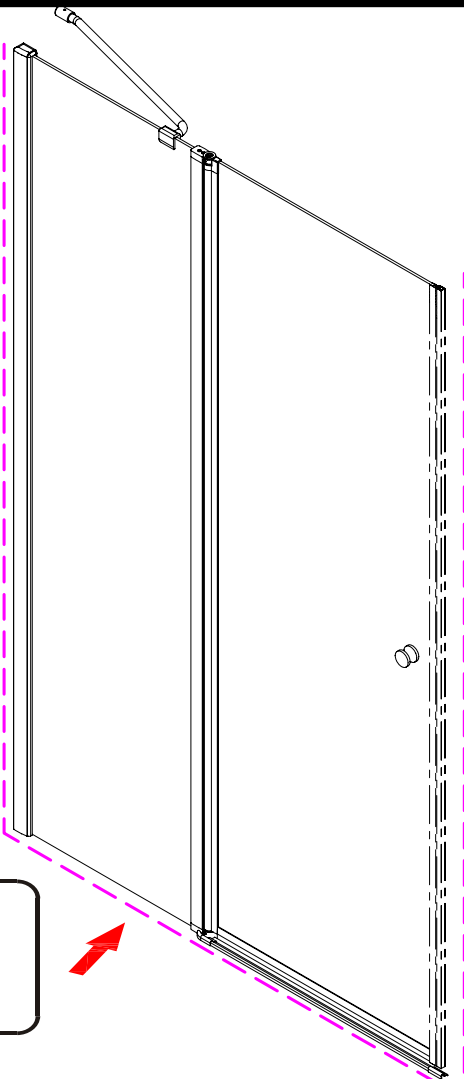

## ■ Installation

Please read these instructions carefully before start of installation.

The wall post has up to 20mm of adjustment for out of true wall situations.

**Ensure that the shower tray is fitted level and that after assembly of enclosure there is a full and continuous bead of sealant between the top of the shower tray and the title joint.**

## ■ Shower Tray Installation

The shower tray must be sited against a structural wall.

Water proof walling or tiling should be fitted so that it sits on the top of the tray rim.

x 3  
ST4X12

x 3  
ST4X12

This product is heavy and will require two people to install.

This product is heavy and will require two people to install.

**Side panel**

**Installation instructions**  
**( For VE )**