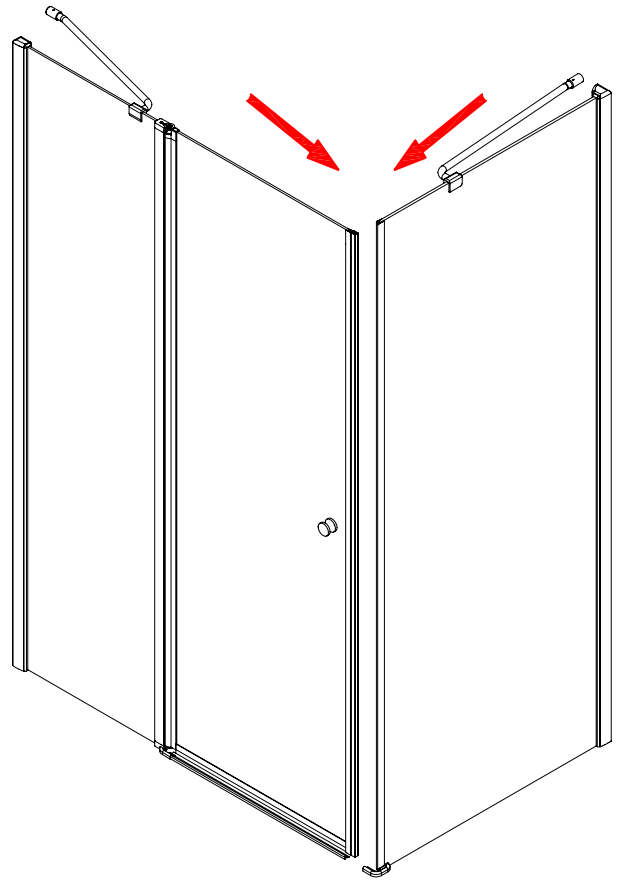

CEZARES®

**Pivot door**

**Installation instructions**

(For ELENA-60/(30/40/60) )

ELENA-B-13

ELENA-AH-1

ELENA-A-22

## ■ Installation

Please read these instructions carefully before start of installation.

The wall post has up to 20mm of adjustment for out of true wall situations.

**Ensure that the shower tray is fitted level and that after assembly of enclosure there is a full and continuous bead of sealant between the top of the shower tray and the title joint.**

## ■ Shower Tray Installation

The shower tray must be sited against a structural wall.

Water proof walling or tiling should be fitted so that it sits on the top of the tray rim.