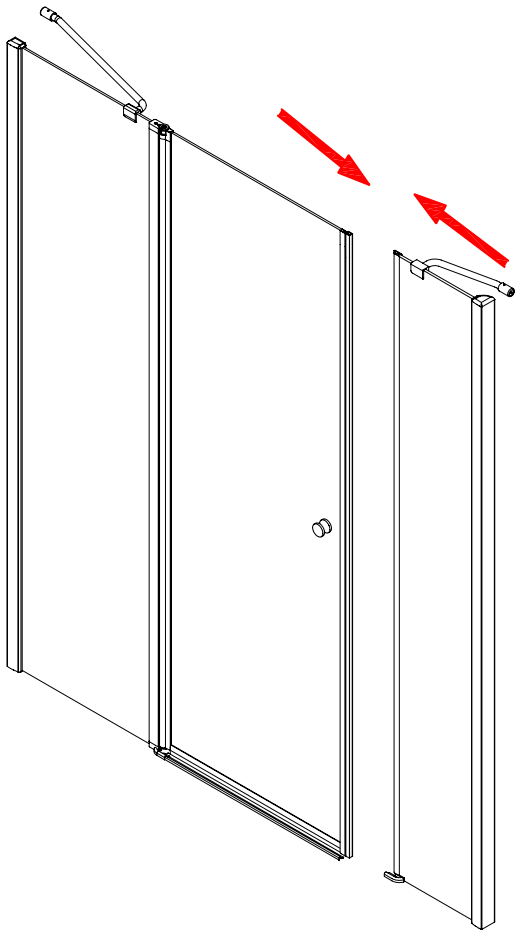

CEZARES®

**Pivot door**

**Installation instructions**

(For ELENA-60/(30/40/60) )

ELENA-B-13

ELENA-AH-1

ELENA-A-22

## ■ Installation

Please read these instructions carefully before start of installation.

The wall post has up to 20mm of adjustment for out of true wall situations.

**Ensure that the shower tray is fitted level and that after assembly of enclosure there is a full and continuous bead of sealant between the top of the shower tray and the title joint.**

## ■ Shower Tray Installation

The shower tray must be sited against a structural wall.

Water proof walling or tiling should be fitted so that it sits on the top of the tray rim.