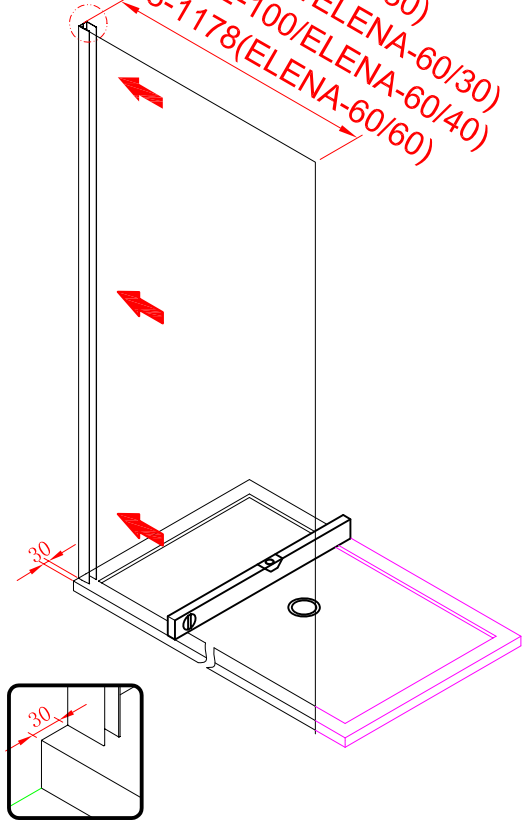

## ■ Installation

Please read these instructions carefully before start of installation.

The wall post has up to 20mm of adjustment for out of true wall situations.

**Ensure that the shower tray is fitted level and that after assembly of enclosure there is a full and continuous bead of sealant between the top of the shower tray and the title joint.**

## ■ Shower Tray Installation

The shower tray must be sited against a structural wall.

Water proof walling or tiling should be fitted so that it sits on the top of the tray rim.

## Tools required

This product is heavy and will require two people to install.

 ① x 2 L&R	 ② x 1	 ③ x 1	 ④ x 1	 ⑤ x 1	 ⑥ x 1	 ⑦ x 1
 ⑧ x 1	 ⑨ x 1	 ⑩ x 2 L&R	 ⑪ x 2 L&R	 ⑫ x 1	 ⑬ x 1	 ⑭ x 3
 ⑮ x 3	 ⑯ x 1	 x 3 ST4X12	 x 3 ST5X30	 x 4 Ø8X30		

This product is heavy and will require two people to install.

L=858-878(VE-90/VE-80)  
 L=758-778(VE-80)  
 L=958-978(VE-100/ELENA-60/40)  
 L=1158-1178(ELENA-60/60)

3

This product is heavy and will require two people to install.