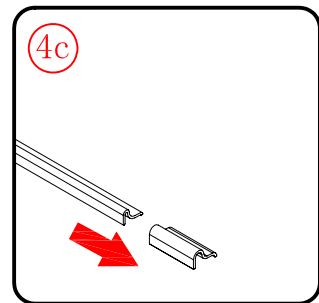

This product is heavy and will require two people to install.