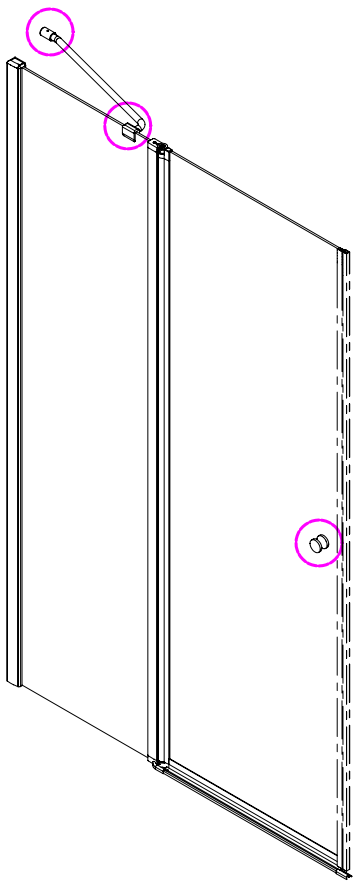

## ■ Installation

Please read these instructions carefully before start of installation.

The wall post has up to 20mm of adjustment for out of true wall situations.

**Ensure that the shower tray is fitted level and that after assembly of enclosure there is a full and continuous bead of sealant between the top of the shower tray and the title joint.**

## ■ Shower Tray Installation

The shower tray must be sited against a structural wall.

Water proof walling or tiling should be fitted so that it sits on the top of the tray rim.

x 3  
ST4X12

x 3  
ST4X12

This product is heavy and will require two people to install.

This product is heavy and will require two people to install.

**Side panel**

**Installation instructions**  
**( For VE )**

This product is heavy and will require two people to install.

C=838-858 (ELENA-60/30)  
 C=938-958 (ELENA-60/40)  
 C=1138-1158 (ELENA-60/60)

This product is heavy and will require two people to install.