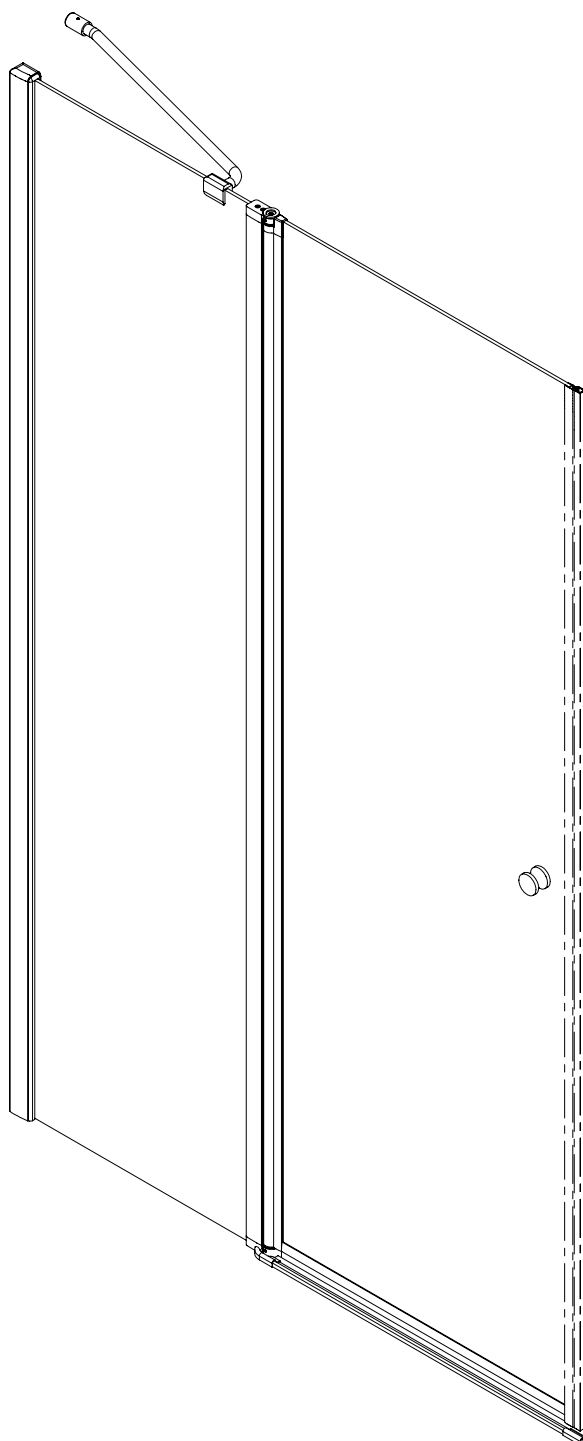

CEZARES®

**Pivot door**

**Installation instructions**

(For ELENA-60/(30/40/60) )

ELENA-B-13

ELENA-AH-1

ELENA-A-22

## ■ Installation

Please read these instructions carefully before start of installation.

The wall post has up to 20mm of adjustment for out of true wall situations.

**Ensure that the shower tray is fitted level and that after assembly of enclosure there is a full and continuous bead of sealant between the top of the shower tray and the title joint.**

## ■ Shower Tray Installation

The shower tray must be sited against a structural wall.

Water proof walling or tiling should be fitted so that it sits on the top of the tray rim.