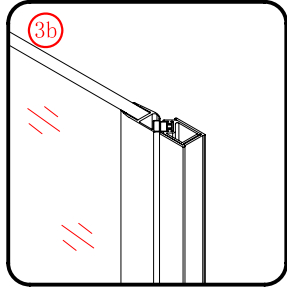

This product is heavy and will require two people to install.

L=858-878(VE-90/VE-80)  
 L=758-778(VE-80)  
 L=958-978(VE-100/ELENA-60/40)  
 L=1158-1178(ELENA-60/60)

3

This product is heavy and will require two people to install.