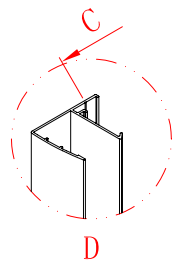

x 3  
ST4X12

x 3  
ST4X12

This product is heavy and will require two people to install.

This product is heavy and will require two people to install.

**Side panel**

**Installation instructions**  
**( For VE )**

This product is heavy and will require two people to install.

C=838-858 (ELENA-60/30)  
 C=938-958 (ELENA-60/40)  
 C=1138-1158 (ELENA-60/60)

This product is heavy and will require two people to install.