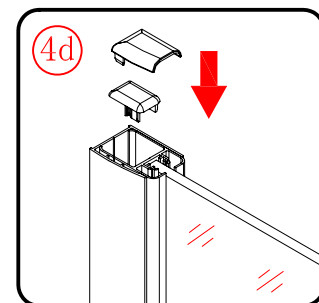

This product is heavy and will require two people to install.

L=858-878(VE-90/VE-80)  
 L=758-778(VE-80)  
 L=958-978(VE-100/ELENA-60/40)  
 L=1158-1178(ELENA-60/60)

3

This product is heavy and will require two people to install.

x 3  
ST4X12

x 3  
ST4X12

This product is heavy and will require two people to install.

This product is heavy and will require two people to install.

**Side panel**

**Installation instructions**  
**( For VE )**