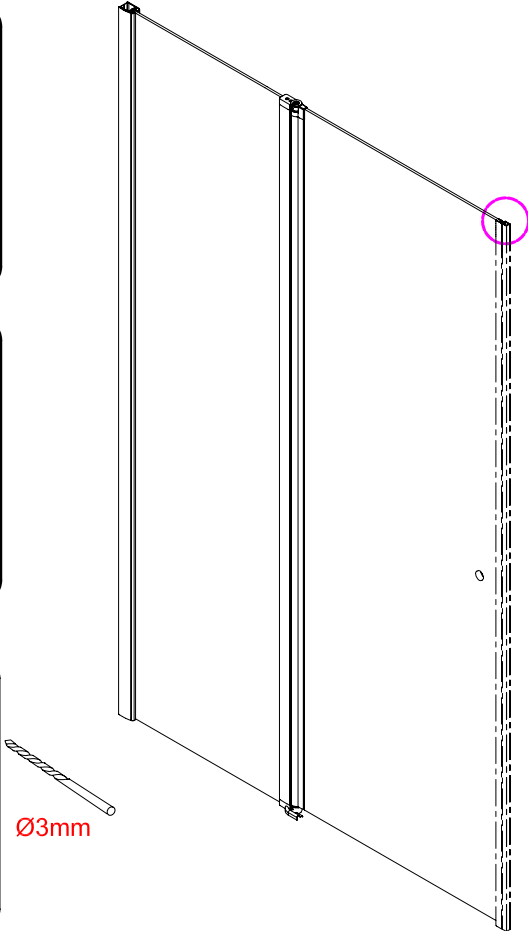

## ■ Installation

Please read these instructions carefully before start of installation.

The wall post has up to 20mm of adjustment for out of true wall situations.

**Ensure that the shower tray is fitted level and that after assembly of enclosure there is a full and continuous bead of sealant between the top of the shower tray and the title joint.**

## ■ Shower Tray Installation

The shower tray must be sited against a structural wall.

Water proof walling or tiling should be fitted so that it sits on the top of the tray rim.

This product is heavy and will require two people to install.

L=858-878(VE-90/VE-80)  
 L=758-778(VE-80)  
 L=958-978(VE-100/ELENA-60/40)  
 L=1158-1178(ELENA-60/60)

3

This product is heavy and will require two people to install.