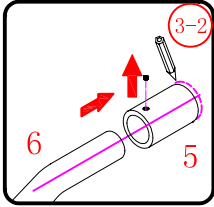

## ■ Installation

Please read these instructions carefully before start of installation.

The wall post has up to 20mm of adjustment for out of true wall situations.

**Ensure that the shower tray is fitted level and that after assembly of enclosure there is a full and continuous bead of sealant between the top of the shower tray and the title joint.**

This product is heavy and will require two people to install.

C=838-858 (ELENA-60/30)  
 C=938-958 (ELENA-60/40)  
 C=1138-1158 (ELENA-60/60)

This product is heavy and will require two people to install.