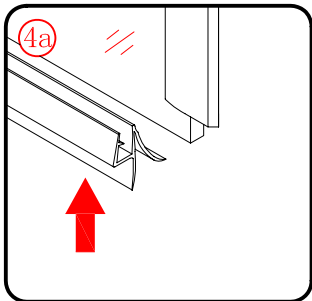

This product is heavy and will require two people to install.