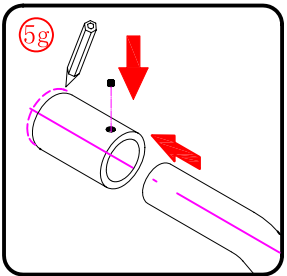

## ■ Installation

Please read these instructions carefully before start of installation.

The wall post has up to 20mm of adjustment for out of true wall situations.

**Ensure that the shower tray is fitted level and that after assembly of enclosure there is a full and continuous bead of sealant between the top of the shower tray and the title joint.**

This product is heavy and will require two people to install.

L=858-878(VE-90/VE-80)  
 L=758-778(VE-80)  
 L=958-978(VE-100/ELENA-60/40)  
 L=1158-1178(ELENA-60/60)

3

This product is heavy and will require two people to install.

x 3  
ST4X12

x 3  
ST4X12

This product is heavy and will require two people to install.

This product is heavy and will require two people to install.

**Side panel**

**Installation instructions**  
**( For VE )**

This product is heavy and will require two people to install.

C=838-858 (ELENA-60/30)  
 C=938-958 (ELENA-60/40)  
 C=1138-1158 (ELENA-60/60)

This product is heavy and will require two people to install.