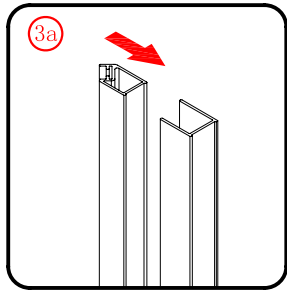

This product is heavy and will require two people to install.

L=858-878(VE-90/VE-80)  
 L=758-778(VE-80)  
 L=958-978(VE-100/ELENA-60/40)  
 L=1158-1178(ELENA-60/60)

3

This product is heavy and will require two people to install.

x 3  
ST4X12

x 3  
ST4X12

This product is heavy and will require two people to install.

This product is heavy and will require two people to install.

**Side panel**

**Installation instructions**  
**( For VE )**