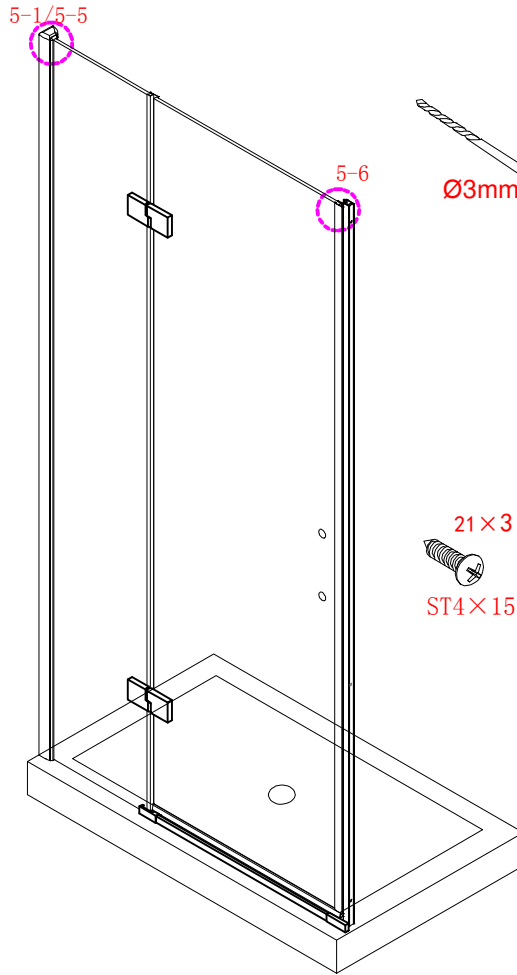

This product is heavy and will require two people to install.