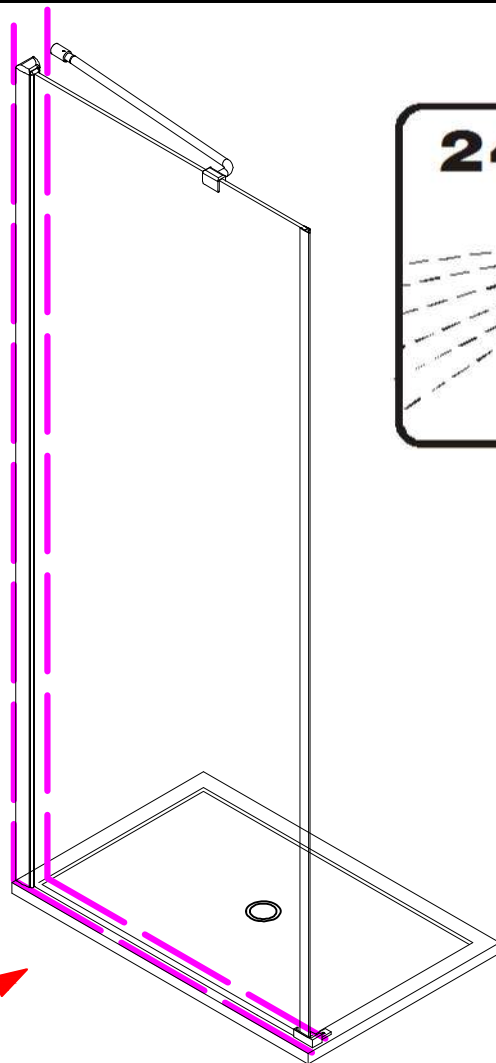

Note: Safety glass can not be re-worked.

■ Installation

Please read these instructions carefully before start of installation.

The wall post has up to 20mm of adjustment for out of true wall situations.

Ensure that the shower tray is fitted level and that after assembly of enclosure there is a full and continuous bead of sealant between the top of the shower tray and the tile joint.

- ⑰ x 1

- ⑱ x 1

- ⑳ x 3

ST4X12
- ㉑ x 3

- ㉒ x 3

- ㉓ x 4+4

∅8X30
- ㉔ x 4+4

ST5X30
- ㉕ x 3

ST4X15
- ㉖ x 1

- ㉗ x 1

- ㉘ x 1

This product is heavy and will require two people to install.

Ø8mm
19 x3

Ø8X30

20 x3

ST5X30

Installation instructions
(For VERONA-Side panel)

This product is heavy and will require two people to install.

This product is heavy and will require two people to install.

This product is heavy and will require two people to install.