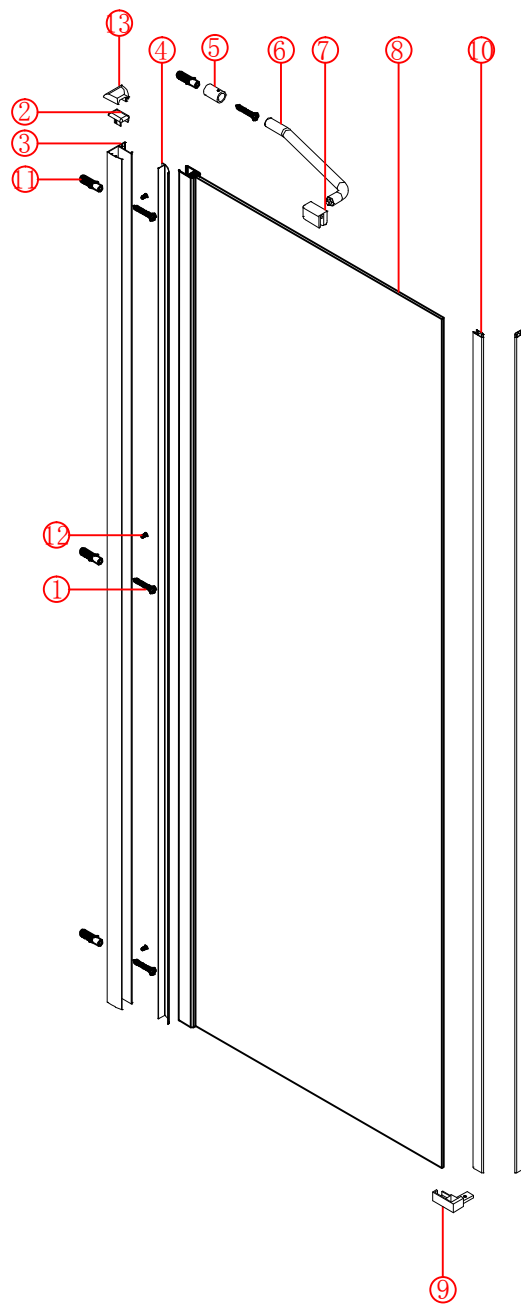

Note: Safety glass can not be re-worked.

■ Installation

Please read these instructions carefully before start of installation.

The wall post has up to 20mm of adjustment for out of true wall situations.

Ensure that the shower tray is fitted level and that after assembly of enclosure there is a full and continuous bead of sealant between the top of the shower tray and the tile joint.

■ Shower Tray Installation

The shower tray must be sited against a structural wall.

Water proof walling or tiling should be fitted so that it sits on the top of the tray rim.

■ Aftercare Instructions

After use, your shower should be cleaned with soap and water. This is particularly important in hard water districts where insoluble lime salts may be deposited and allowed to build up. Cleaners of a gritty or abrasive nature should not be used. Care should be taken to avoid contact with strong chemicals such as organic solvents and strippers.

- ⑰ x 1

- ⑱ x 1

- ⑳ x 3

ST4X12
- ㉑ x 3

- ㉒ x 3

- ㉓ x 4+4

∅8X30
- ㉔ x 4+4

ST5X30
- ㉕ x 3

Installation instructions
(For VERONA-Side panel)

This product is heavy and will require two people to install.

This product is heavy and will require two people to install.

This product is heavy and will require two people to install.