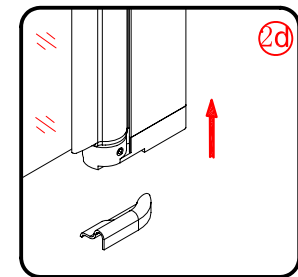

## ■ Installation

Please read these instructions carefully before start of installation.

The wall post has up to 20mm of adjustment for out of true wall situations.

**Ensure that the shower tray is fitted level and that after assembly of enclosure there is a full and continuous bead of sealant between the top of the shower tray and the tile joint.**

## ■ Shower Tray Installation

The shower tray must be sited against a structural wall.

Water proof walling or tiling should be fitted so that it sits on the top of the tray rim.

## Tools required

This product is heavy and will require two people to install.

This product is heavy and will require two people to install.

3

This product is heavy and will require two people to install.

Ø3mm

x 3  
ST4X12

x 3  
ST4X12

This product is heavy and will require two people to install.