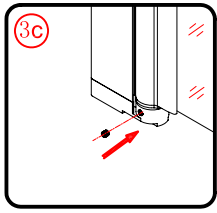

## ■ Installation

Please read these instructions carefully before start of installation.

The wall post has up to 20mm of adjustment for out of true wall situations.

**Ensure that the shower tray is fitted level and that after assembly of enclosure there is a full and continuous bead of sealant between the top of the shower tray and the tile joint.**

## ■ Shower Tray Installation

The shower tray must be sited against a structural wall.

Water proof walling or tiling should be fitted so that it sits on the top of the tray rim.

## Tools required

This product is heavy and will require two people to install.

This product is heavy and will require two people to install.

3

This product is heavy and will require two people to install.

Ø3mm

x 3  
ST4X12

x 3  
ST4X12

This product is heavy and will require two people to install.