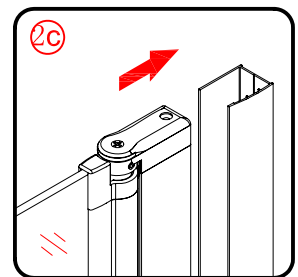

## ■ Installation

Please read these instructions carefully before start of installation.

The wall post has up to 20mm of adjustment for out of true wall situations.

**Ensure that the shower tray is fitted level and that after assembly of enclosure there is a full and continuous bead of sealant between the top of the shower tray and the tile joint.**

## ■ Shower Tray Installation

The shower tray must be sited against a structural wall.

Water proof walling or tiling should be fitted so that it sits on the top of the tray rim.

## Tools required

This product is heavy and will require two people to install.

This product is heavy and will require two people to install.

3

This product is heavy and will require two people to install.

Ø3mm

x 3  
ST4X12

x 3  
ST4X12

This product is heavy and will require two people to install.