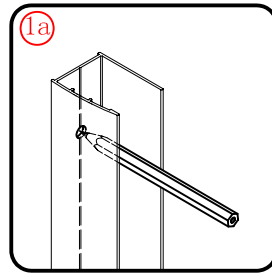

## ■ Installation

Please read these instructions carefully before start of installation.

The wall post has up to 20mm of adjustment for out of true wall situations.

**Ensure that the shower tray is fitted level and that after assembly of enclosure there is a full and continuous bead of sealant between the top of the shower tray and the tile joint.**

## ■ Shower Tray Installation

The shower tray must be sited against a structural wall.

Water proof walling or tiling should be fitted so that it sits on the top of the tray rim.

## Tools required

This product is heavy and will require two people to install.

This product is heavy and will require two people to install.

3

This product is heavy and will require two people to install.

Ø3mm

x 3  
ST4X12

x 3  
ST4X12

This product is heavy and will require two people to install.