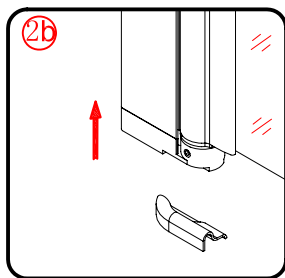

## ■ Installation

Please read these instructions carefully before start of installation.

The wall post has up to 20mm of adjustment for out of true wall situations.

**Ensure that the shower tray is fitted level and that after assembly of enclosure there is a full and continuous bead of sealant between the top of the shower tray and the tile joint.**

## ■ Shower Tray Installation

The shower tray must be sited against a structural wall.

Water proof walling or tiling should be fitted so that it sits on the top of the tray rim.

## Tools required

This product is heavy and will require two people to install.

This product is heavy and will require two people to install.

3

This product is heavy and will require two people to install.

Ø3mm

x 3  
ST4X12

x 3  
ST4X12

This product is heavy and will require two people to install.