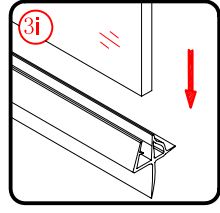

## ■ Installation

Please read these instructions carefully before start of installation.

The wall post has up to 20mm of adjustment for out of true wall situations.

**Ensure that the shower tray is fitted level and that after assembly of enclosure there is a full and continuous bead of sealant between the top of the shower tray and the tile joint.**

## ■ Shower Tray Installation

The shower tray must be sited against a structural wall.

Water proof walling or tiling should be fitted so that it sits on the top of the tray rim.

## Tools required

This product is heavy and will require two people to install.

This product is heavy and will require two people to install.

3

This product is heavy and will require two people to install.

Ø3mm

x 3  
ST4X12

x 3  
ST4X12

This product is heavy and will require two people to install.