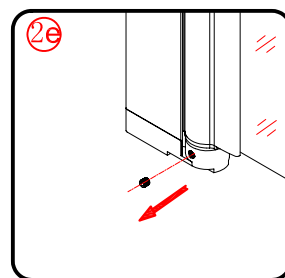

## ■ Installation

Please read these instructions carefully before start of installation.

The wall post has up to 20mm of adjustment for out of true wall situations.

**Ensure that the shower tray is fitted level and that after assembly of enclosure there is a full and continuous bead of sealant between the top of the shower tray and the tile joint.**

## Tools required

This product is heavy and will require two people to install.

This product is heavy and will require two people to install.

3

This product is heavy and will require two people to install.

Ø3mm

x 3  
ST4X12

x 3  
ST4X12

This product is heavy and will require two people to install.