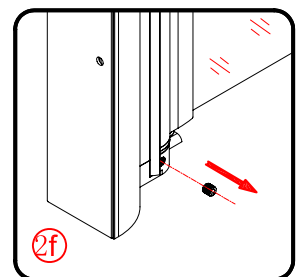

## ■ Installation

Please read these instructions carefully before start of installation.

The wall post has up to 20mm of adjustment for out of true wall situations.

**Ensure that the shower tray is fitted level and that after assembly of enclosure there is a full and continuous bead of sealant between the top of the shower tray and the tile joint.**

## Tools required

This product is heavy and will require two people to install.

This product is heavy and will require two people to install.

3

This product is heavy and will require two people to install.

Ø3mm

x 3  
ST4X12

x 3  
ST4X12

This product is heavy and will require two people to install.