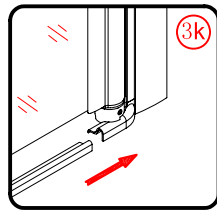

## ■ Installation

Please read these instructions carefully before start of installation.

The wall post has up to 20mm of adjustment for out of true wall situations.

**Ensure that the shower tray is fitted level and that after assembly of enclosure there is a full and continuous bead of sealant between the top of the shower tray and the tile joint.**

## ■ Shower Tray Installation

The shower tray must be sited against a structural wall.

Water proof walling or tiling should be fitted so that it sits on the top of the tray rim.

## Tools required

This product is heavy and will require two people to install.

This product is heavy and will require two people to install.

3

This product is heavy and will require two people to install.

Ø3mm

x 3  
ST4X12

x 3  
ST4X12

This product is heavy and will require two people to install.