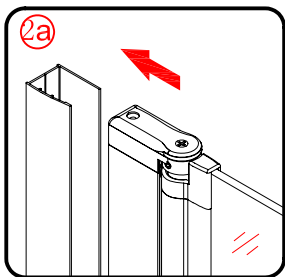

## ■ Installation

Please read these instructions carefully before start of installation.

The wall post has up to 20mm of adjustment for out of true wall situations.

**Ensure that the shower tray is fitted level and that after assembly of enclosure there is a full and continuous bead of sealant between the top of the shower tray and the tile joint.**

## Tools required

This product is heavy and will require two people to install.

This product is heavy and will require two people to install.

3

This product is heavy and will require two people to install.

Ø3mm

x 3  
ST4X12

x 3  
ST4X12

This product is heavy and will require two people to install.