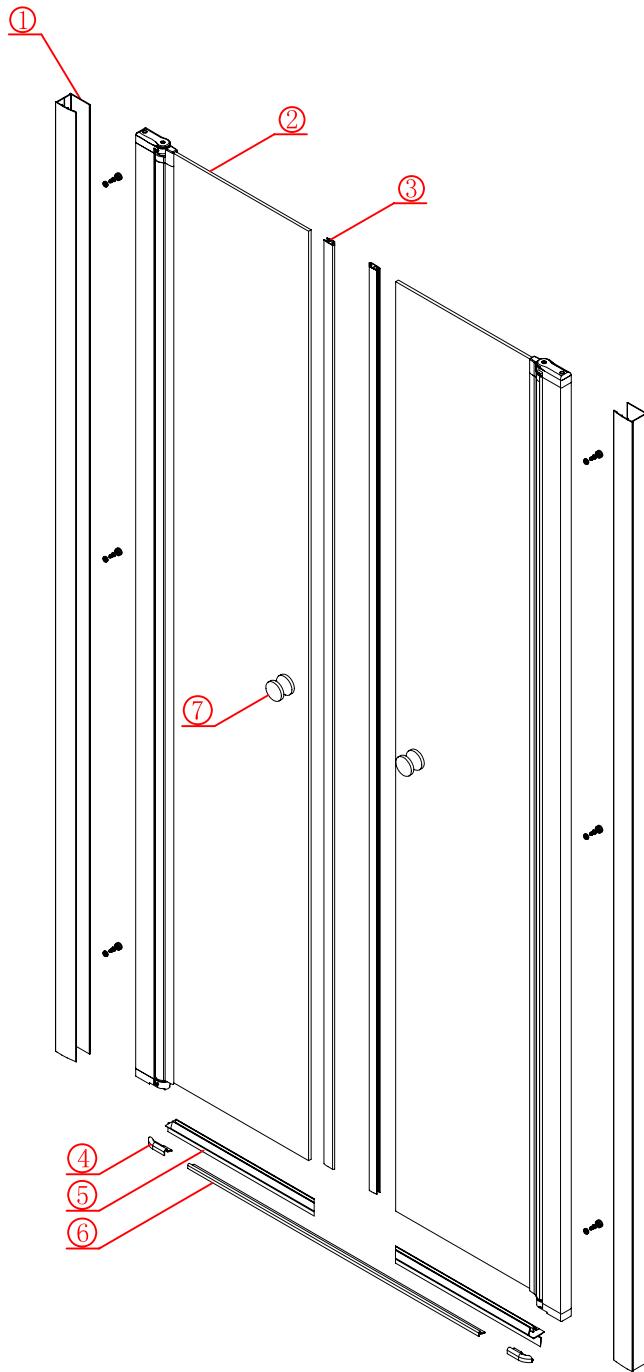

This product is heavy and will require two people to install.