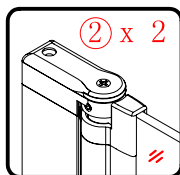

This product is heavy and will require two people to install.