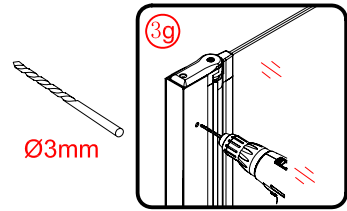

## ■ Installation

Please read these instructions carefully before start of installation.

The wall post has up to 20mm of adjustment for out of true wall situations.

**Ensure that the shower tray is fitted level and that after assembly of enclosure there is a full and continuous bead of sealant between the top of the shower tray and the tile joint.**

## Tools required

This product is heavy and will require two people to install.

This product is heavy and will require two people to install.

3

This product is heavy and will require two people to install.

Ø3mm

x 3  
ST4X12

x 3  
ST4X12

This product is heavy and will require two people to install.