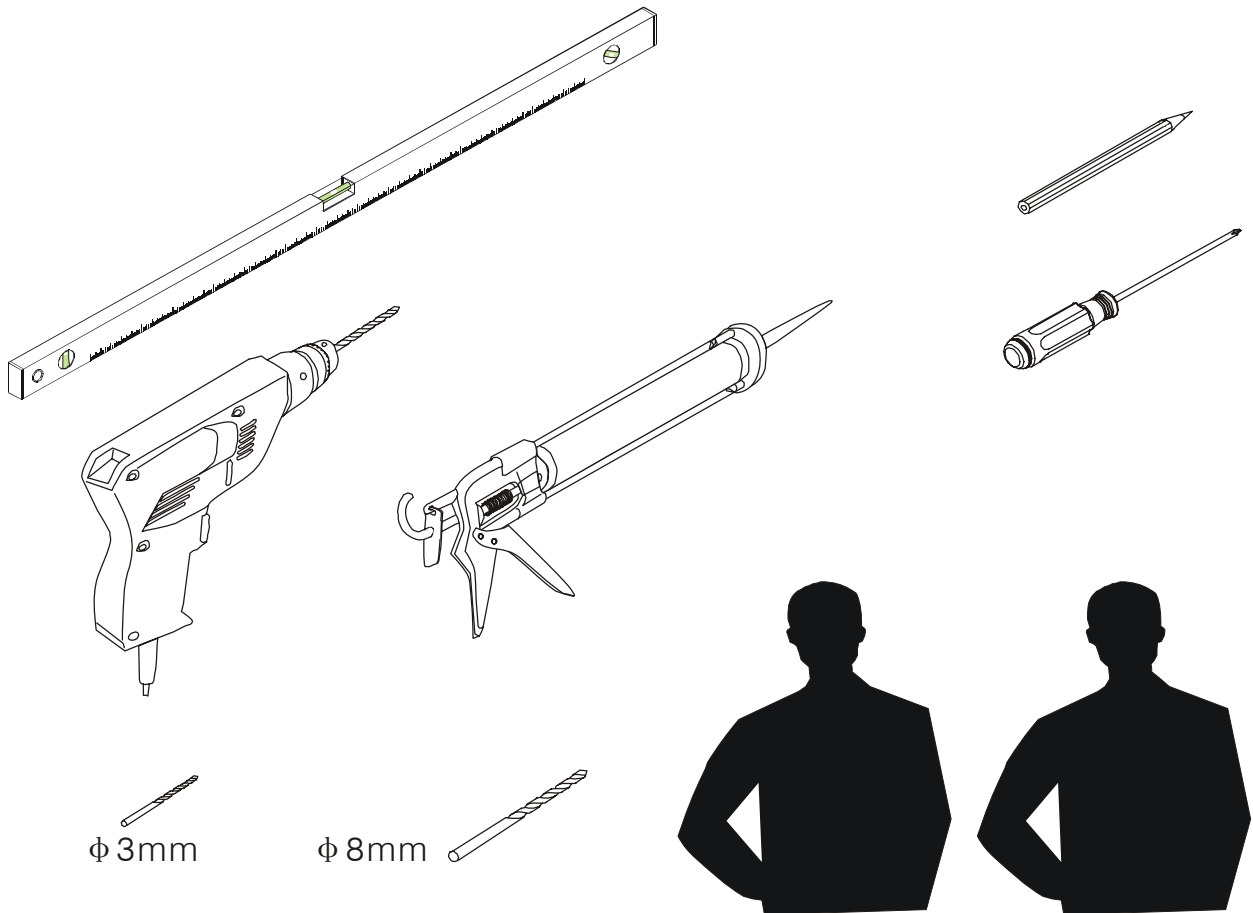

Note: Safety glass can not be re-worked.

■ Installation

Please read these instructions carefully before start of installation.

The wall post has up to 20mm of adjustment for out of true wall situations.

Ensure that the shower tray is fitted level and that after assembly of enclosure there is a full and continuous bead of sealant between the top of the shower tray and the tile joint.

Special care should be taken when drilling walls to avoid hidden pipes or electrical cables.

Note: This product is heavy and will require two people to install.

Please remove protective film from aluminium profiles before installation.

■ Shower Tray Installation

The shower tray must be sited against a structural wall.

Water proof walling or tiling should be fitted so that it sits on the top of the tray rim.

■ Aftercare Instructions

After use, your shower should be cleaned with soap and water. This is particularly important in hard water districts where insoluble lime salts may be deposited and allowed to build up. Cleaners of a gritty or abrasive nature should not be used. Care should be taken to avoid contact with strong chemicals such as organic solvents and strippers.

Glass cleaners can be used but with caution, if in doubt contact the supplier of the cleaner in question.

Please keep these instructions for aftercare and customer service details.

Tools required

This product is heavy and will require two people to install.