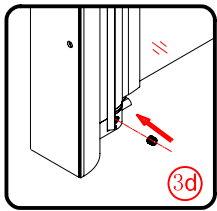

## ■ Installation

Please read these instructions carefully before start of installation.

The wall post has up to 20mm of adjustment for out of true wall situations.

**Ensure that the shower tray is fitted level and that after assembly of enclosure there is a full and continuous bead of sealant between the top of the shower tray and the tile joint.**

## Tools required

This product is heavy and will require two people to install.

This product is heavy and will require two people to install.

3

This product is heavy and will require two people to install.

Ø3mm

x 3  
ST4X12

x 3  
ST4X12

This product is heavy and will require two people to install.