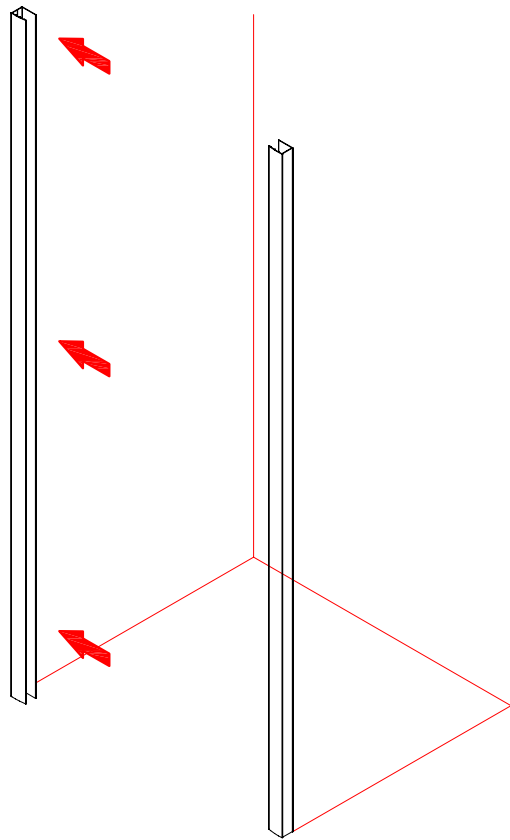

## ■ Installation

Please read these instructions carefully before start of installation.

The wall post has up to 20mm of adjustment for out of true wall situations.

**Ensure that the shower tray is fitted level and that after assembly of enclosure there is a full and continuous bead of sealant between the top of the shower tray and the tile joint.**

## ■ Shower Tray Installation

The shower tray must be sited against a structural wall.

Water proof walling or tiling should be fitted so that it sits on the top of the tray rim.

## Tools required

This product is heavy and will require two people to install.

This product is heavy and will require two people to install.

3

This product is heavy and will require two people to install.

Ø3mm

x 3  
ST4X12

x 3  
ST4X12

This product is heavy and will require two people to install.