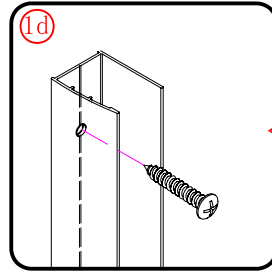

## ■ Installation

Please read these instructions carefully before start of installation.

The wall post has up to 20mm of adjustment for out of true wall situations.

**Ensure that the shower tray is fitted level and that after assembly of enclosure there is a full and continuous bead of sealant between the top of the shower tray and the tile joint.**

## Tools required

This product is heavy and will require two people to install.

This product is heavy and will require two people to install.

3

This product is heavy and will require two people to install.

Ø3mm

x 3  
ST4X12

x 3  
ST4X12

This product is heavy and will require two people to install.