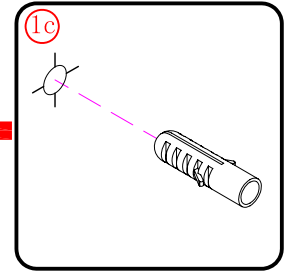

## ■ Installation

Please read these instructions carefully before start of installation.

The wall post has up to 20mm of adjustment for out of true wall situations.

**Ensure that the shower tray is fitted level and that after assembly of enclosure there is a full and continuous bead of sealant between the top of the shower tray and the tile joint.**

## Tools required

This product is heavy and will require two people to install.

This product is heavy and will require two people to install.

3

This product is heavy and will require two people to install.