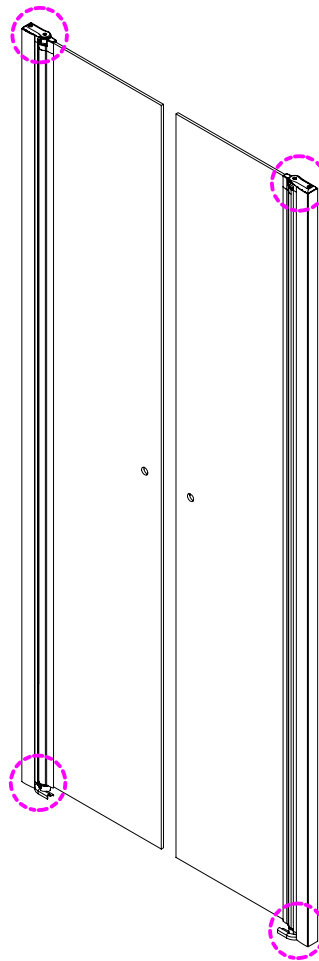

## ■ Installation

Please read these instructions carefully before start of installation.

The wall post has up to 20mm of adjustment for out of true wall situations.

**Ensure that the shower tray is fitted level and that after assembly of enclosure there is a full and continuous bead of sealant between the top of the shower tray and the tile joint.**

## ■ Shower Tray Installation

The shower tray must be sited against a structural wall.

Water proof walling or tiling should be fitted so that it sits on the top of the tray rim.

## Tools required

This product is heavy and will require two people to install.

This product is heavy and will require two people to install.

3

This product is heavy and will require two people to install.

Ø3mm

x 3  
ST4X12

x 3  
ST4X12

This product is heavy and will require two people to install.