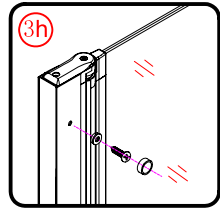

## ■ Installation

Please read these instructions carefully before start of installation.

The wall post has up to 20mm of adjustment for out of true wall situations.

**Ensure that the shower tray is fitted level and that after assembly of enclosure there is a full and continuous bead of sealant between the top of the shower tray and the tile joint.**

## Tools required

This product is heavy and will require two people to install.

This product is heavy and will require two people to install.

3

This product is heavy and will require two people to install.

Ø3mm

x 3  
ST4X12

x 3  
ST4X12

This product is heavy and will require two people to install.