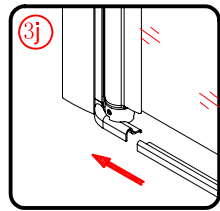

## ■ Installation

Please read these instructions carefully before start of installation.

The wall post has up to 20mm of adjustment for out of true wall situations.

**Ensure that the shower tray is fitted level and that after assembly of enclosure there is a full and continuous bead of sealant between the top of the shower tray and the tile joint.**

## ■ Shower Tray Installation

The shower tray must be sited against a structural wall.

Water proof walling or tiling should be fitted so that it sits on the top of the tray rim.

## Tools required

This product is heavy and will require two people to install.

This product is heavy and will require two people to install.

3

This product is heavy and will require two people to install.

Ø3mm

x 3  
ST4X12

x 3  
ST4X12

This product is heavy and will require two people to install.