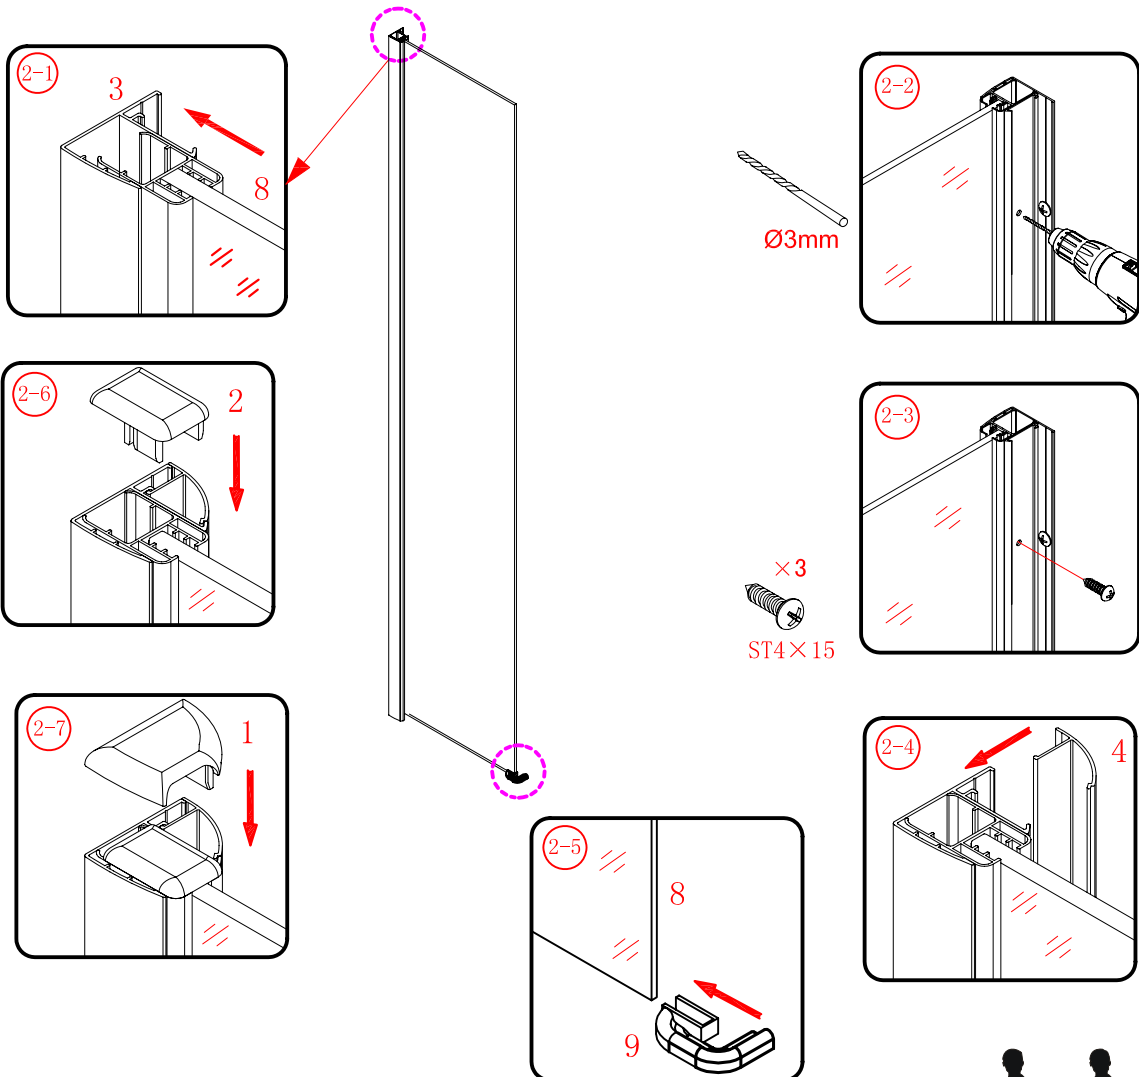

Note: Safety glass can not be re-worked.

■ Installation

Please read these instructions carefully before start of installation.

The wall post has up to 20mm of adjustment for out of true wall situations.

Ensure that the shower tray is fitted level and that after assembly of enclosure there is a full and continuous bead of sealant between the top of the shower tray and the title joint.

This product is heavy and will require two people to install.

L=858-878(VE-90/VE-80)
 L=758-778(VE-80)
 L=958-978(VE-100/ELENA-60/40)
 L=1158-1178(ELENA-60/60)

3

This product is heavy and will require two people to install.

x 3
ST4X12

x 3
ST4X12

This product is heavy and will require two people to install.

This product is heavy and will require two people to install.

Side panel

Installation instructions
(For VE)

This product is heavy and will require two people to install.

C=838-858 (ELENA-60/30)
 C=938-958 (ELENA-60/40)
 C=1138-1158 (ELENA-60/60)

This product is heavy and will require two people to install.

This product is heavy and will require two people to install.