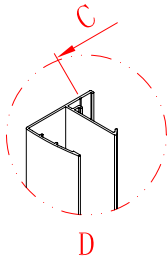

 <p>① x 2 L&R</p>	 <p>② x 1</p>	 <p>③ x 1</p>	 <p>④ x 1</p>	 <p>⑤ x 1</p>	 <p>⑥ x 1</p>	 <p>⑦ x 1</p>
 <p>⑧ x 1</p>	 <p>⑨ x 1</p>	 <p>⑩ x 2 L&R</p>	 <p>⑪ x 2 L&R</p>	 <p>⑫ x 1</p>	 <p>⑬ x 1</p>	 <p>⑭ x 3</p>
 <p>⑮ x 3</p>	 <p>⑯ x 1</p>	 <p>x 3 ST4X12</p>	 <p>x 3 ST5X30</p>	 <p>x 4 Ø8X30</p>		

x 3
ST4X12

x 3
ST4X12

This product is heavy and will require two people to install.

This product is heavy and will require two people to install.

Side panel

Installation instructions
(For VE)

This product is heavy and will require two people to install.

C=838-858 (ELENA-60/30)
 C=938-958 (ELENA-60/40)
 C=1138-1158 (ELENA-60/60)

This product is heavy and will require two people to install.

This product is heavy and will require two people to install.