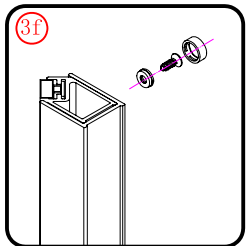

 <p>① x 2 L&R</p>	 <p>② x 1</p>	 <p>③ x 1</p>	 <p>④ x 1</p>	 <p>⑤ x 1</p>	 <p>⑥ x 1</p>	 <p>⑦ x 1</p>
 <p>⑧ x 1</p>	 <p>⑨ x 1</p>	 <p>⑩ x 2 L&R</p>	 <p>⑪ x 2 L&R</p>	 <p>⑫ x 1</p>	 <p>⑬ x 1</p>	 <p>⑭ x 3</p>
 <p>⑮ x 3</p>	 <p>⑯ x 1</p>	 <p>x 3 ST4X12</p>	 <p>x 3 ST5X30</p>	 <p>x 4 Ø8X30</p>		

This product is heavy and will require two people to install.

L=858-878(VE-90/VE-80)
 L=758-778(VE-80)
 L=958-978(VE-100/ELENA-60/40)
 L=1158-1178(ELENA-60/60)

3

This product is heavy and will require two people to install.

x 3
ST4X12

x 3
ST4X12

This product is heavy and will require two people to install.

This product is heavy and will require two people to install.

Side panel

Installation instructions
(For VE)

This product is heavy and will require two people to install.