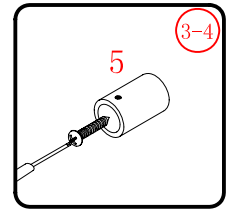

x 3
ST4X12

x 3
ST4X12

This product is heavy and will require two people to install.

This product is heavy and will require two people to install.

Side panel

Installation instructions
(For VE)

This product is heavy and will require two people to install.

C=838-858 (ELENA-60/30)
 C=938-958 (ELENA-60/40)
 C=1138-1158 (ELENA-60/60)

This product is heavy and will require two people to install.

This product is heavy and will require two people to install.