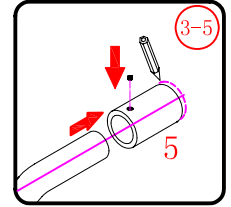

 <p>① x 2 L&R</p>	 <p>② x 1</p>	 <p>③ x 1</p>	 <p>④ x 1</p>	 <p>⑤ x 1</p>	 <p>⑥ x 1</p>	 <p>⑦ x 1</p>
 <p>⑧ x 1</p>	 <p>⑨ x 1</p>	 <p>⑩ x 2 L&R</p>	 <p>⑪ x 2 L&R</p>	 <p>⑫ x 1</p>	 <p>⑬ x 1</p>	 <p>⑭ x 3</p>
 <p>⑮ x 3</p>	 <p>⑯ x 1</p>	 <p>x 3 ST4X12</p>	 <p>x 3 ST5X30</p>	 <p>x 4 Ø8X30</p>		

This product is heavy and will require two people to install.

L=858-878(VE-90/VE-80)
 L=758-778(VE-80)
 L=958-978(VE-100/ELENA-60/40)
 L=1158-1178(ELENA-60/60)

3

This product is heavy and will require two people to install.

x 3
ST4X12

x 3
ST4X12

This product is heavy and will require two people to install.

This product is heavy and will require two people to install.

Side panel

Installation instructions
(For VE)

This product is heavy and will require two people to install.

C=838-858 (ELENA-60/30)
 C=938-958 (ELENA-60/40)
 C=1138-1158 (ELENA-60/60)

This product is heavy and will require two people to install.

This product is heavy and will require two people to install.