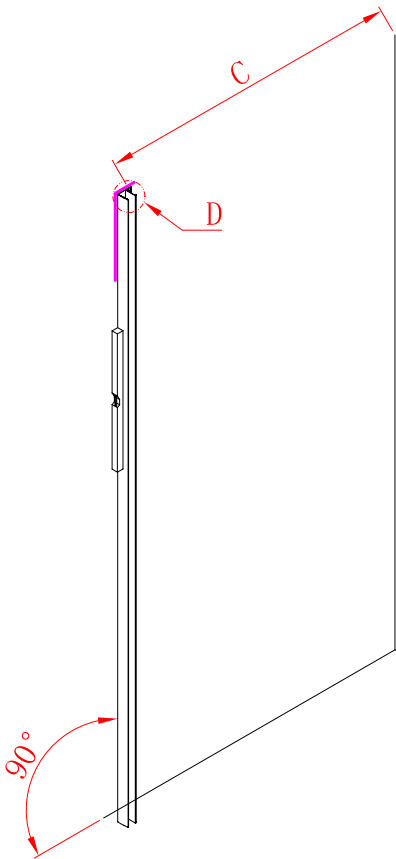

Note: Safety glass can not be re-worked.

■ Installation

Please read these instructions carefully before start of installation.

The wall post has up to 20mm of adjustment for out of true wall situations.

Ensure that the shower tray is fitted level and that after assembly of enclosure there is a full and continuous bead of sealant between the top of the shower tray and the title joint.

 <p>① x 2 L&R</p>	 <p>② x 1</p>	 <p>③ x 1</p>	 <p>④ x 1</p>	 <p>⑤ x 1</p>	 <p>⑥ x 1</p>	 <p>⑦ x 1</p>
 <p>⑧ x 1</p>	 <p>⑨ x 1</p>	 <p>⑩ x 2 L&R</p>	 <p>⑪ x 2 L&R</p>	 <p>⑫ x 1</p>	 <p>⑬ x 1</p>	 <p>⑭ x 3</p>
 <p>⑮ x 3</p>	 <p>⑯ x 1</p>	 <p>x 3 ST4X12</p>	 <p>x 3 ST5X30</p>	 <p>x 4 Ø8X30</p>		

x 3
ST4X12

x 3
ST4X12

This product is heavy and will require two people to install.

This product is heavy and will require two people to install.

Side panel

Installation instructions
(For VE)

This product is heavy and will require two people to install.

C=838-858 (ELENA-60/30)
 C=938-958 (ELENA-60/40)
 C=1138-1158 (ELENA-60/60)

This product is heavy and will require two people to install.

This product is heavy and will require two people to install.