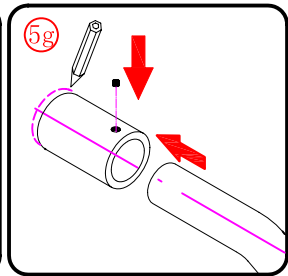

This product is heavy and will require two people to install.

L=858-878(VE-90/VE-80)
 L=758-778(VE-80)
 L=958-978(VE-100/ELENA-60/40)
 L=1158-1178(ELENA-60/60)

3

This product is heavy and will require two people to install.

x 3
ST4X12

x 3
ST4X12

This product is heavy and will require two people to install.

This product is heavy and will require two people to install.

Side panel

Installation instructions
(For VE)

This product is heavy and will require two people to install.

C=838-858 (ELENA-60/30)
 C=938-958 (ELENA-60/40)
 C=1138-1158 (ELENA-60/60)

This product is heavy and will require two people to install.

This product is heavy and will require two people to install.