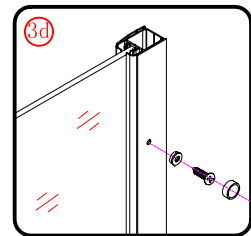

This product is heavy and will require two people to install.

L=858-878(VE-90/VE-80)
 L=758-778(VE-80)
 L=958-978(VE-100/ELENA-60/40)
 L=1158-1178(ELENA-60/60)

3

This product is heavy and will require two people to install.

x 3
ST4X12

x 3
ST4X12

This product is heavy and will require two people to install.

This product is heavy and will require two people to install.

Side panel

Installation instructions
(For VE)

This product is heavy and will require two people to install.