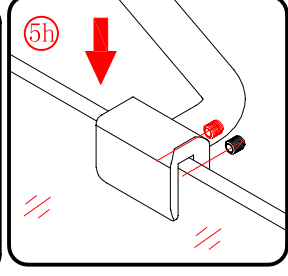

This product is heavy and will require two people to install.

L=858-878(VE-90/VE-80)
 L=758-778(VE-80)
 L=958-978(VE-100/ELENA-60/40)
 L=1158-1178(ELENA-60/60)

3

This product is heavy and will require two people to install.

x 3
ST4X12

x 3
ST4X12

This product is heavy and will require two people to install.

This product is heavy and will require two people to install.

Side panel

Installation instructions
(For VE)

This product is heavy and will require two people to install.

C=838-858 (ELENA-60/30)
 C=938-958 (ELENA-60/40)
 C=1138-1158 (ELENA-60/60)

This product is heavy and will require two people to install.

This product is heavy and will require two people to install.