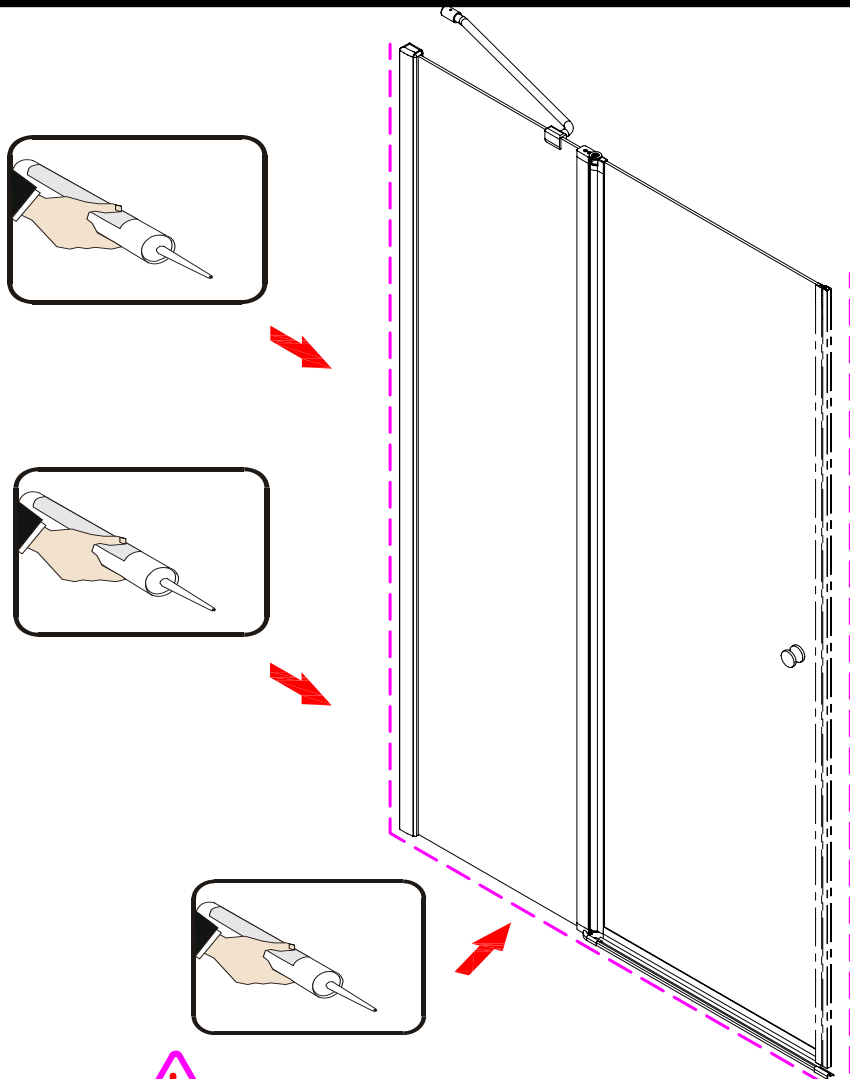

Note: Safety glass can not be re-worked.

■ Installation

Please read these instructions carefully before start of installation.

The wall post has up to 20mm of adjustment for out of true wall situations.

Ensure that the shower tray is fitted level and that after assembly of enclosure there is a full and continuous bead of sealant between the top of the shower tray and the title joint.

Special care should be taken when drilling walls to avoid hidden pipes or electrical cables.

Note: This product is heavy and will require two people to install.

Please remove protective film from aluminium profiles before installation.

x 3
ST4X12

x 3
ST4X12

This product is heavy and will require two people to install.

This product is heavy and will require two people to install.

Side panel

Installation instructions
(For VE)

This product is heavy and will require two people to install.

C=838-858 (ELENA-60/30)
 C=938-958 (ELENA-60/40)
 C=1138-1158 (ELENA-60/60)

This product is heavy and will require two people to install.

This product is heavy and will require two people to install.