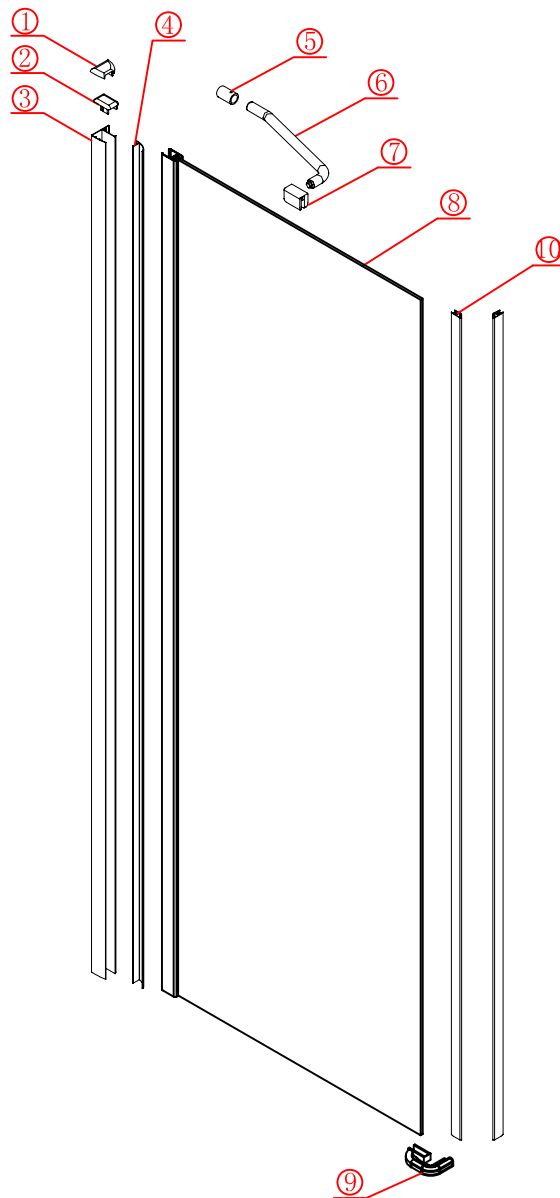

Note: Safety glass can not be re-worked.

■ Installation

Please read these instructions carefully before start of installation.

The wall post has up to 20mm of adjustment for out of true wall situations.

Ensure that the shower tray is fitted level and that after assembly of enclosure there is a full and continuous bead of sealant between the top of the shower tray and the title joint.

 <p>① x 2 L&R</p>	 <p>② x 1</p>	 <p>③ x 1</p>	 <p>④ x 1</p>	 <p>⑤ x 1</p>	 <p>⑥ x 1</p>	 <p>⑦ x 1</p>
 <p>⑧ x 1</p>	 <p>⑨ x 1</p>	 <p>⑩ x 2 L&R</p>	 <p>⑪ x 2 L&R</p>	 <p>⑫ x 1</p>	 <p>⑬ x 1</p>	 <p>⑭ x 3</p>
 <p>⑮ x 3</p>	 <p>⑯ x 1</p>	 <p>x 3 ST4X12</p>	 <p>x 3 ST5X30</p>	 <p>x 4 Ø8X30</p>		

x 3
ST4X12

x 3
ST4X12

This product is heavy and will require two people to install.

This product is heavy and will require two people to install.

Side panel

Installation instructions
(For VE)

This product is heavy and will require two people to install.

C=838-858 (ELENA-60/30)
 C=938-958 (ELENA-60/40)
 C=1138-1158 (ELENA-60/60)

This product is heavy and will require two people to install.

This product is heavy and will require two people to install.