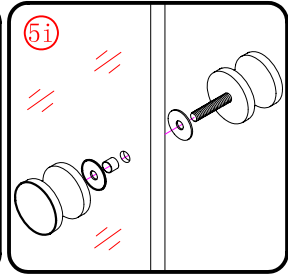

x 3
ST4X12

x 3
ST4X12

This product is heavy and will require two people to install.

This product is heavy and will require two people to install.

Side panel

Installation instructions
(For VE)

This product is heavy and will require two people to install.

C=838-858 (ELENA-60/30)
 C=938-958 (ELENA-60/40)
 C=1138-1158 (ELENA-60/60)

This product is heavy and will require two people to install.

This product is heavy and will require two people to install.