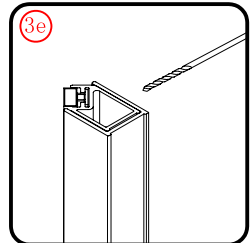

 <p>① x 2 L&R</p>	 <p>② x 1</p>	 <p>③ x 1</p>	 <p>④ x 1</p>	 <p>⑤ x 1</p>	 <p>⑥ x 1</p>	 <p>⑦ x 1</p>
 <p>⑧ x 1</p>	 <p>⑨ x 1</p>	 <p>⑩ x 2 L&R</p>	 <p>⑪ x 2 L&R</p>	 <p>⑫ x 1</p>	 <p>⑬ x 1</p>	 <p>⑭ x 3</p>
 <p>⑮ x 3</p>	 <p>⑯ x 1</p>	 <p>x 3 ST4X12</p>	 <p>x 3 ST5X30</p>	 <p>x 4 Ø8X30</p>		

This product is heavy and will require two people to install.

L=858-878(VE-90/VE-80)
 L=758-778(VE-80)
 L=958-978(VE-100/ELENA-60/40)
 L=1158-1178(ELENA-60/60)

3

This product is heavy and will require two people to install.

x 3
ST4X12

x 3
ST4X12

This product is heavy and will require two people to install.

This product is heavy and will require two people to install.

Side panel

Installation instructions
(For VE)

This product is heavy and will require two people to install.