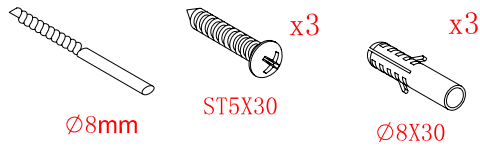

 <p>① x 2 L&R</p>	 <p>② x 1</p>	 <p>③ x 1</p>	 <p>④ x 1</p>	 <p>⑤ x 1</p>	 <p>⑥ x 1</p>	 <p>⑦ x 1</p>
 <p>⑧ x 1</p>	 <p>⑨ x 1</p>	 <p>⑩ x 2 L&R</p>	 <p>⑪ x 2 L&R</p>	 <p>⑫ x 1</p>	 <p>⑬ x 1</p>	 <p>⑭ x 3</p>
 <p>⑮ x 3</p>	 <p>⑯ x 1</p>	 <p>x 3 ST4X12</p>	 <p>x 3 ST5X30</p>	 <p>x 4 Ø8X30</p>		

This product is heavy and will require two people to install.

L=858-878(VE-90/VE-80)
 L=758-778(VE-80)
 L=958-978(VE-100/ELENA-60/40)
 L=1158-1178(ELENA-60/60)

3

This product is heavy and will require two people to install.

x 3
ST4X12

x 3
ST4X12

This product is heavy and will require two people to install.

This product is heavy and will require two people to install.

Side panel

Installation instructions
(For VE)

This product is heavy and will require two people to install.

C=838-858 (ELENA-60/30)
 C=938-958 (ELENA-60/40)
 C=1138-1158 (ELENA-60/60)

This product is heavy and will require two people to install.

This product is heavy and will require two people to install.