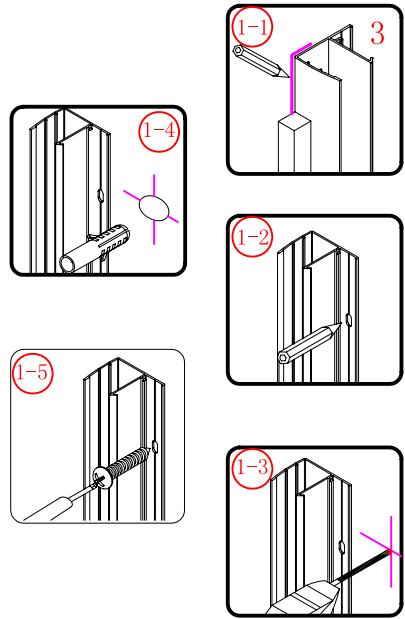

Note: Safety glass can not be re-worked.

■ Installation

Please read these instructions carefully before start of installation.

The wall post has up to 20mm of adjustment for out of true wall situations.

Ensure that the shower tray is fitted level and that after assembly of enclosure there is a full and continuous bead of sealant between the top of the shower tray and the title joint.

 <p>① x 2 L&R</p>	 <p>② x 1</p>	 <p>③ x 1</p>	 <p>④ x 1</p>	 <p>⑤ x 1</p>	 <p>⑥ x 1</p>	 <p>⑦ x 1</p>
 <p>⑧ x 1</p>	 <p>⑨ x 1</p>	 <p>⑩ x 2 L&R</p>	 <p>⑪ x 2 L&R</p>	 <p>⑫ x 1</p>	 <p>⑬ x 1</p>	 <p>⑭ x 3</p>
 <p>⑮ x 3</p>	 <p>⑯ x 1</p>	 <p>x 3 ST4X12</p>	 <p>x 3 ST5X30</p>	 <p>x 4 Ø8X30</p>		

x 3
ST4X12

x 3
ST4X12

This product is heavy and will require two people to install.

This product is heavy and will require two people to install.

Side panel

Installation instructions
(For VE)

This product is heavy and will require two people to install.

C=838-858 (ELENA-60/30)
 C=938-958 (ELENA-60/40)
 C=1138-1158 (ELENA-60/60)

This product is heavy and will require two people to install.

This product is heavy and will require two people to install.