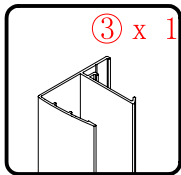

x 3
ST4X12

x 3
ST4X12

This product is heavy and will require two people to install.

This product is heavy and will require two people to install.

Side panel

Installation instructions
(For VE)

This product is heavy and will require two people to install.

C=838-858 (ELENA-60/30)
 C=938-958 (ELENA-60/40)
 C=1138-1158 (ELENA-60/60)

This product is heavy and will require two people to install.

This product is heavy and will require two people to install.