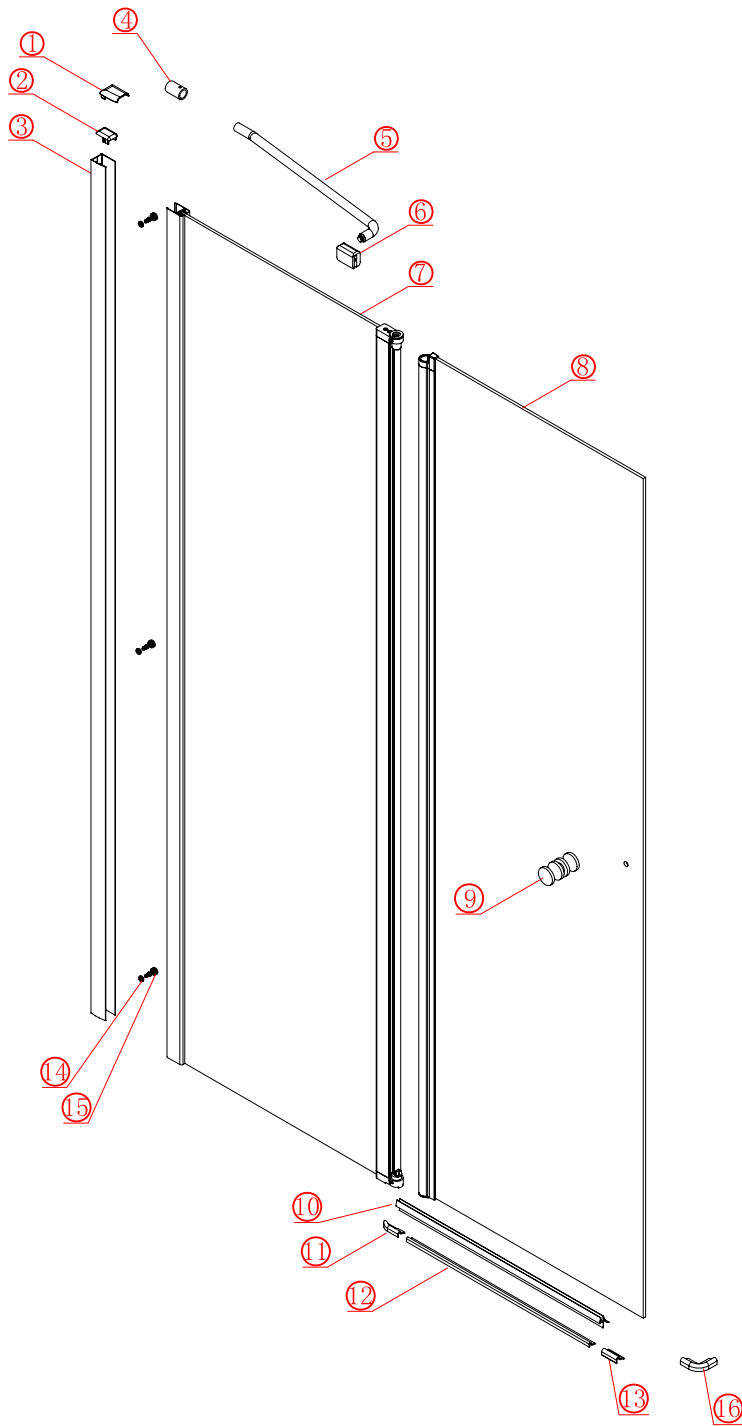

Note: Safety glass can not be re-worked.

■ Installation

Please read these instructions carefully before start of installation.

The wall post has up to 20mm of adjustment for out of true wall situations.

Ensure that the shower tray is fitted level and that after assembly of enclosure there is a full and continuous bead of sealant between the top of the shower tray and the title joint.

■ Shower Tray Installation

The shower tray must be sited against a structural wall.

Water proof walling or tiling should be fitted so that it sits on the top of the tray rim.

■ Aftercare Instructions

After use, your shower should be cleaned with soap and water. This is particularly important in hard water districts where insoluble lime salts may be deposited and allowed to build up. Cleaners of a gritty or abrasive nature should not be used. Care should be taken to avoid contact with strong chemicals such as organic solvents and strippers.

 <p>① x 2 L&R</p>	 <p>② x 1</p>	 <p>③ x 1</p>	 <p>④ x 1</p>	 <p>⑤ x 1</p>	 <p>⑥ x 1</p>	 <p>⑦ x 1</p>
 <p>⑧ x 1</p>	 <p>⑨ x 1</p>	 <p>⑩ x 2 L&R</p>	 <p>⑪ x 2 L&R</p>	 <p>⑫ x 1</p>	 <p>⑬ x 1</p>	 <p>⑭ x 3</p>
 <p>⑮ x 3</p>	 <p>⑯ x 1</p>	 <p>x 3 ST4X12</p>	 <p>x 3 ST5X30</p>	 <p>x 4 Ø8X30</p>		

This product is heavy and will require two people to install.

L=858-878(VE-90/VE-80)
 L=758-778(VE-80)
 L=958-978(VE-100/ELENA-60/40)
 L=1158-1178(ELENA-60/60)

3

This product is heavy and will require two people to install.