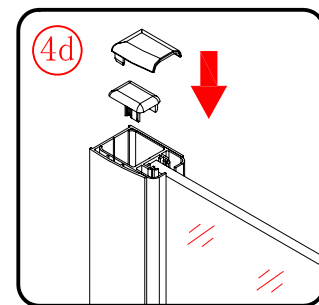

This product is heavy and will require two people to install.

L=858-878(VE-90/VE-80)
 L=758-778(VE-80)
 L=958-978(VE-100/ELENA-60/40)
 L=1158-1178(ELENA-60/60)

3

This product is heavy and will require two people to install.

x 3
ST4X12

x 3
ST4X12

This product is heavy and will require two people to install.

This product is heavy and will require two people to install.

Side panel

Installation instructions
(For VE)

This product is heavy and will require two people to install.