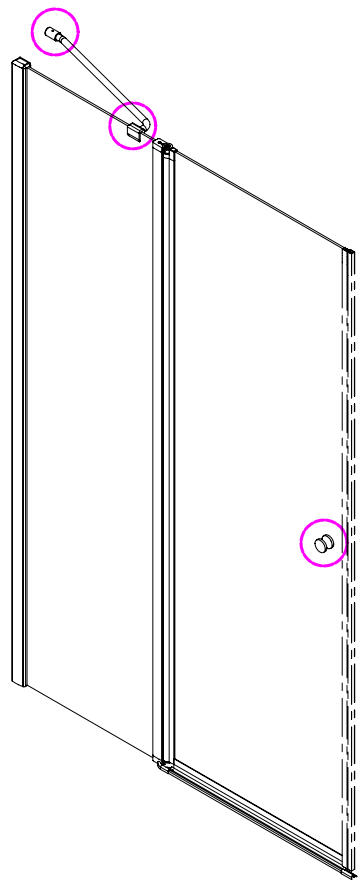

Note: Safety glass can not be re-worked.

■ Installation

Please read these instructions carefully before start of installation.

The wall post has up to 20mm of adjustment for out of true wall situations.

Ensure that the shower tray is fitted level and that after assembly of enclosure there is a full and continuous bead of sealant between the top of the shower tray and the title joint.

 <p>① x 2 L&R</p>	 <p>② x 1</p>	 <p>③ x 1</p>	 <p>④ x 1</p>	 <p>⑤ x 1</p>	 <p>⑥ x 1</p>	 <p>⑦ x 1</p>
 <p>⑧ x 1</p>	 <p>⑨ x 1</p>	 <p>⑩ x 2 L&R</p>	 <p>⑪ x 2 L&R</p>	 <p>⑫ x 1</p>	 <p>⑬ x 1</p>	 <p>⑭ x 3</p>
 <p>⑮ x 3</p>	 <p>⑯ x 1</p>	 <p>x 3 ST4X12</p>	 <p>x 3 ST5X30</p>	 <p>x 4 Ø8X30</p>		

x 3
ST4X12

x 3
ST4X12

This product is heavy and will require two people to install.

This product is heavy and will require two people to install.

Side panel

Installation instructions
(For VE)

This product is heavy and will require two people to install.

C=838-858 (ELENA-60/30)
 C=938-958 (ELENA-60/40)
 C=1138-1158 (ELENA-60/60)

This product is heavy and will require two people to install.

This product is heavy and will require two people to install.