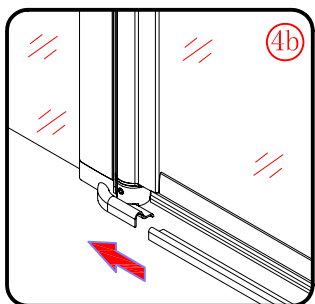

 <p>① x 2 L&R</p>	 <p>② x 1</p>	 <p>③ x 1</p>	 <p>④ x 1</p>	 <p>⑤ x 1</p>	 <p>⑥ x 1</p>	 <p>⑦ x 1</p>
 <p>⑧ x 1</p>	 <p>⑨ x 1</p>	 <p>⑩ x 2 L&R</p>	 <p>⑪ x 2 L&R</p>	 <p>⑫ x 1</p>	 <p>⑬ x 1</p>	 <p>⑭ x 3</p>
 <p>⑮ x 3</p>	 <p>⑯ x 1</p>	 <p>x 3 ST4X12</p>	 <p>x 3 ST5X30</p>	 <p>x 4 Ø8X30</p>		

This product is heavy and will require two people to install.

L=858-878(VE-90/VE-80)
 L=758-778(VE-80)
 L=958-978(VE-100/ELENA-60/40)
 L=1158-1178(ELENA-60/60)

3

This product is heavy and will require two people to install.

x 3
ST4X12

x 3
ST4X12

This product is heavy and will require two people to install.

This product is heavy and will require two people to install.

Side panel

Installation instructions
(For VE)

This product is heavy and will require two people to install.