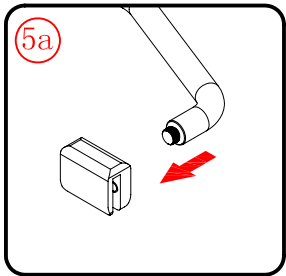

Note: Safety glass can not be re-worked.

■ Installation

Please read these instructions carefully before start of installation.

The wall post has up to 20mm of adjustment for out of true wall situations.

Ensure that the shower tray is fitted level and that after assembly of enclosure there is a full and continuous bead of sealant between the top of the shower tray and the title joint.

x 3
ST4X12

x 3
ST4X12

This product is heavy and will require two people to install.

This product is heavy and will require two people to install.

Side panel

Installation instructions
(For VE)

This product is heavy and will require two people to install.

C=838-858 (ELENA-60/30)
 C=938-958 (ELENA-60/40)
 C=1138-1158 (ELENA-60/60)

This product is heavy and will require two people to install.

This product is heavy and will require two people to install.