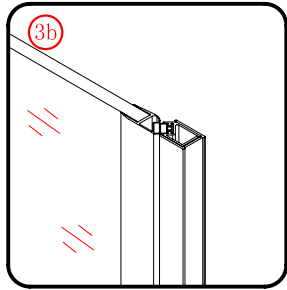

 <p>① x 2 L&R</p>	 <p>② x 1</p>	 <p>③ x 1</p>	 <p>④ x 1</p>	 <p>⑤ x 1</p>	 <p>⑥ x 1</p>	 <p>⑦ x 1</p>
 <p>⑧ x 1</p>	 <p>⑨ x 1</p>	 <p>⑩ x 2 L&R</p>	 <p>⑪ x 2 L&R</p>	 <p>⑫ x 1</p>	 <p>⑬ x 1</p>	 <p>⑭ x 3</p>
 <p>⑮ x 3</p>	 <p>⑯ x 1</p>	 <p>x 3 ST4X12</p>	 <p>x 3 ST5X30</p>	 <p>x 4 Ø8X30</p>		

This product is heavy and will require two people to install.

L=858-878(VE-90/VE-80)
 L=758-778(VE-80)
 L=958-978(VE-100/ELENA-60/40)
 L=1158-1178(ELENA-60/60)

3

This product is heavy and will require two people to install.

x 3
ST4X12

x 3
ST4X12

This product is heavy and will require two people to install.

This product is heavy and will require two people to install.

Side panel

Installation instructions
(For VE)

This product is heavy and will require two people to install.