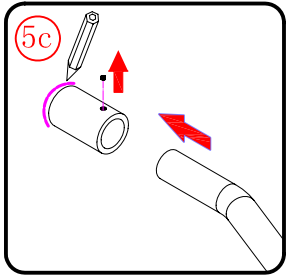

Note: Safety glass can not be re-worked.

■ Installation

Please read these instructions carefully before start of installation.

The wall post has up to 20mm of adjustment for out of true wall situations.

Ensure that the shower tray is fitted level and that after assembly of enclosure there is a full and continuous bead of sealant between the top of the shower tray and the title joint.

This product is heavy and will require two people to install.

L=858-878(VE-90/VE-80)
 L=758-778(VE-80)
 L=958-978(VE-100/ELENA-60/40)
 L=1158-1178(ELENA-60/60)

3

This product is heavy and will require two people to install.

x 3
ST4X12

x 3
ST4X12

This product is heavy and will require two people to install.

This product is heavy and will require two people to install.

Side panel

Installation instructions
(For VE)

This product is heavy and will require two people to install.

C=838-858 (ELENA-60/30)
 C=938-958 (ELENA-60/40)
 C=1138-1158 (ELENA-60/60)

This product is heavy and will require two people to install.

This product is heavy and will require two people to install.