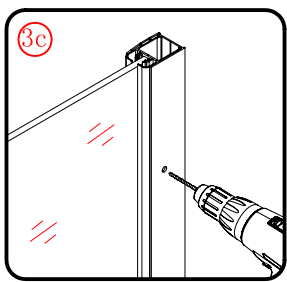

 <p>① x 2 L&R</p>	 <p>② x 1</p>	 <p>③ x 1</p>	 <p>④ x 1</p>	 <p>⑤ x 1</p>	 <p>⑥ x 1</p>	 <p>⑦ x 1</p>
 <p>⑧ x 1</p>	 <p>⑨ x 1</p>	 <p>⑩ x 2 L&R</p>	 <p>⑪ x 2 L&R</p>	 <p>⑫ x 1</p>	 <p>⑬ x 1</p>	 <p>⑭ x 3</p>
 <p>⑮ x 3</p>	 <p>⑯ x 1</p>	 <p>x 3 ST4X12</p>	 <p>x 3 ST5X30</p>	 <p>x 4 Ø8X30</p>		

This product is heavy and will require two people to install.

L=858-878(VE-90/VE-80)
 L=758-778(VE-80)
 L=958-978(VE-100/ELENA-60/40)
 L=1158-1178(ELENA-60/60)

3

This product is heavy and will require two people to install.

x 3
ST4X12

x 3
ST4X12

This product is heavy and will require two people to install.

This product is heavy and will require two people to install.

Side panel

Installation instructions
(For VE)

This product is heavy and will require two people to install.