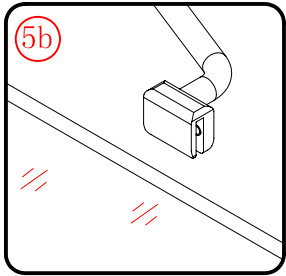

Note: Safety glass can not be re-worked.

■ Installation

Please read these instructions carefully before start of installation.

The wall post has up to 20mm of adjustment for out of true wall situations.

Ensure that the shower tray is fitted level and that after assembly of enclosure there is a full and continuous bead of sealant between the top of the shower tray and the title joint.

x 3
ST4X12

x 3
ST4X12

This product is heavy and will require two people to install.

This product is heavy and will require two people to install.

Side panel

Installation instructions
(For VE)

This product is heavy and will require two people to install.

C=838-858 (ELENA-60/30)
 C=938-958 (ELENA-60/40)
 C=1138-1158 (ELENA-60/60)

This product is heavy and will require two people to install.

This product is heavy and will require two people to install.