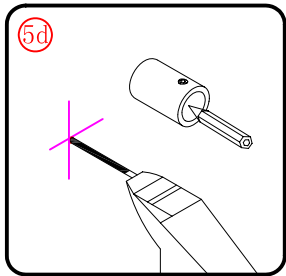

x 3
ST4X12

x 3
ST4X12

This product is heavy and will require two people to install.

This product is heavy and will require two people to install.

Side panel

Installation instructions
(For VE)

This product is heavy and will require two people to install.

C=838-858 (ELENA-60/30)
 C=938-958 (ELENA-60/40)
 C=1138-1158 (ELENA-60/60)

This product is heavy and will require two people to install.

This product is heavy and will require two people to install.