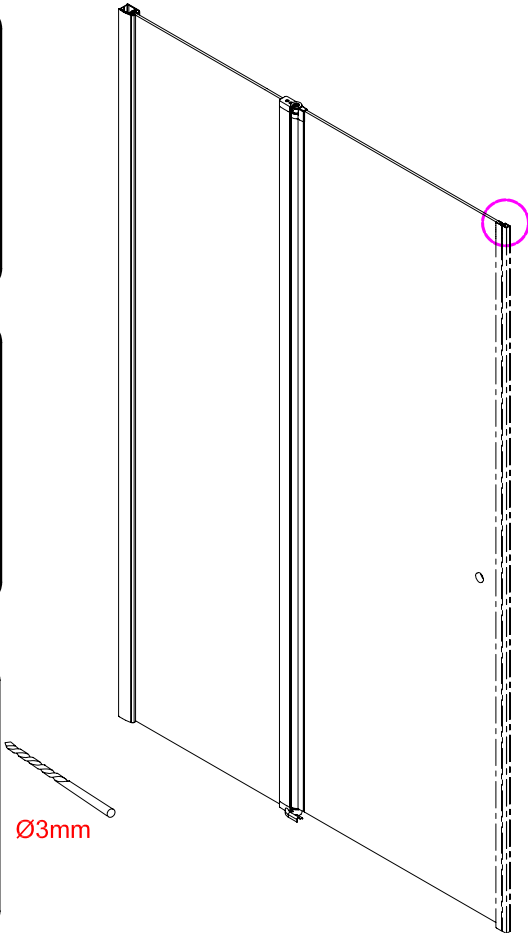

Note: Safety glass can not be re-worked.

■ Installation

Please read these instructions carefully before start of installation.

The wall post has up to 20mm of adjustment for out of true wall situations.

Ensure that the shower tray is fitted level and that after assembly of enclosure there is a full and continuous bead of sealant between the top of the shower tray and the title joint.

 <p>① x 2 L&R</p>	 <p>② x 1</p>	 <p>③ x 1</p>	 <p>④ x 1</p>	 <p>⑤ x 1</p>	 <p>⑥ x 1</p>	 <p>⑦ x 1</p>
 <p>⑧ x 1</p>	 <p>⑨ x 1</p>	 <p>⑩ x 2 L&R</p>	 <p>⑪ x 2 L&R</p>	 <p>⑫ x 1</p>	 <p>⑬ x 1</p>	 <p>⑭ x 3</p>
 <p>⑮ x 3</p>	 <p>⑯ x 1</p>	 <p>x 3 ST4X12</p>	 <p>x 3 ST5X30</p>	 <p>x 4 Ø8X30</p>		

This product is heavy and will require two people to install.

L=858-878(VE-90/VE-80)
 L=758-778(VE-80)
 L=958-978(VE-100/ELENA-60/40)
 L=1158-1178(ELENA-60/60)

3

This product is heavy and will require two people to install.