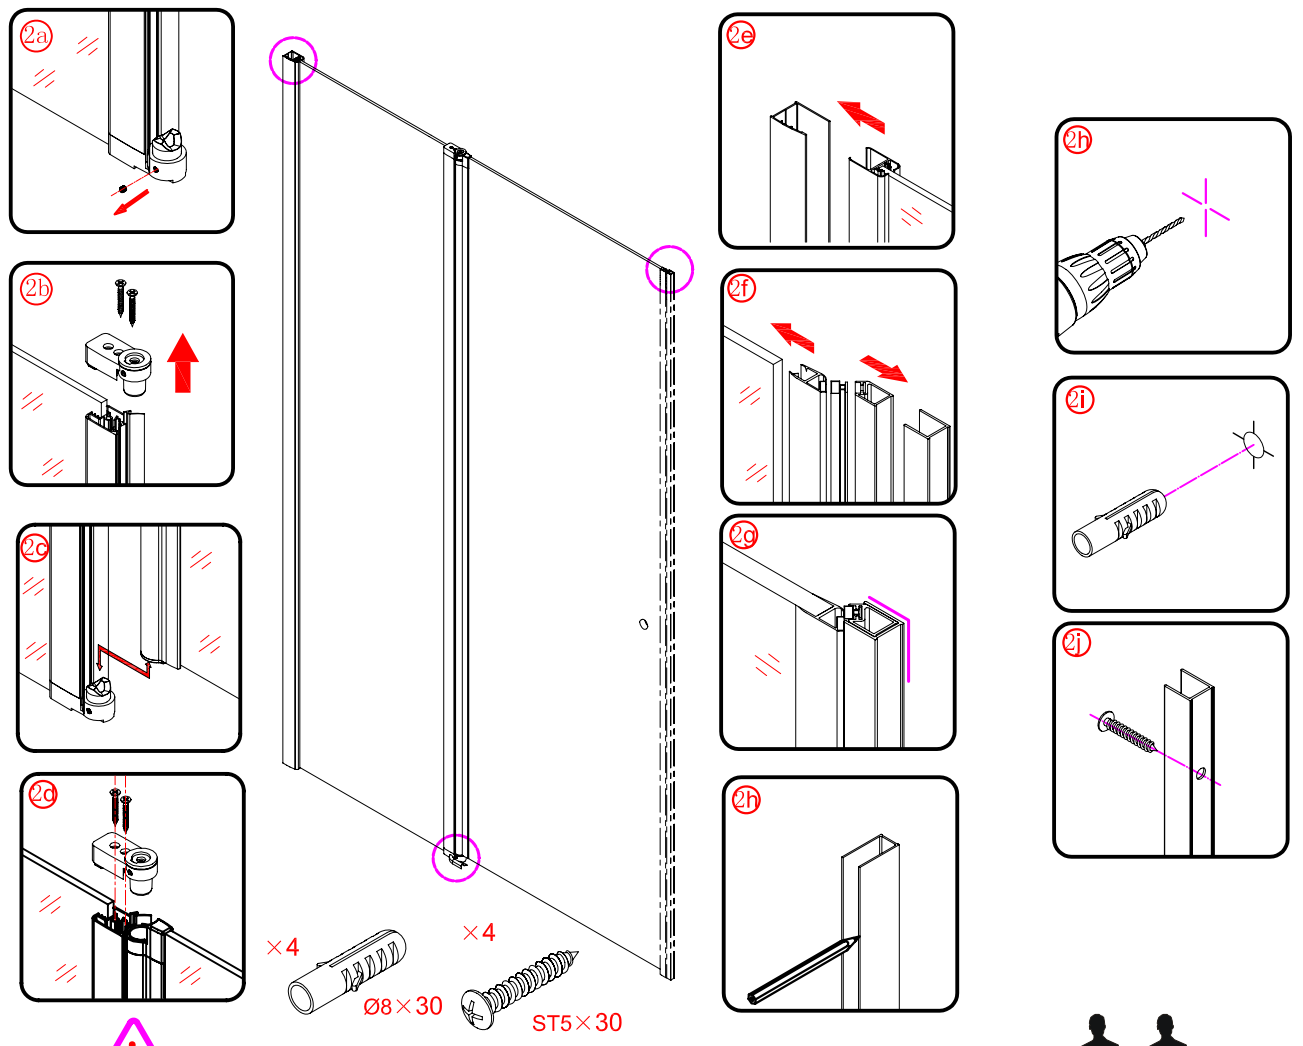

Note: Safety glass can not be re-worked.

■ Installation

Please read these instructions carefully before start of installation.

The wall post has up to 20mm of adjustment for out of true wall situations.

Ensure that the shower tray is fitted level and that after assembly of enclosure there is a full and continuous bead of sealant between the top of the shower tray and the title joint.

 <p>① x 2 L&R</p>	 <p>② x 1</p>	 <p>③ x 1</p>	 <p>④ x 1</p>	 <p>⑤ x 1</p>	 <p>⑥ x 1</p>	 <p>⑦ x 1</p>
 <p>⑧ x 1</p>	 <p>⑨ x 1</p>	 <p>⑩ x 2 L&R</p>	 <p>⑪ x 2 L&R</p>	 <p>⑫ x 1</p>	 <p>⑬ x 1</p>	 <p>⑭ x 3</p>
 <p>⑮ x 3</p>	 <p>⑯ x 1</p>	 <p>x 3 ST4X12</p>	 <p>x 3 ST5X30</p>	 <p>x 4 Ø8X30</p>		

This product is heavy and will require two people to install.

L=858-878(VE-90/VE-80)
 L=758-778(VE-80)
 L=958-978(VE-100/ELENA-60/40)
 L=1158-1178(ELENA-60/60)

3

This product is heavy and will require two people to install.