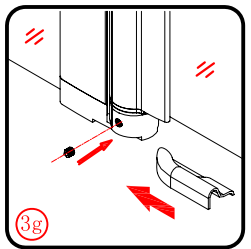

Note: Safety glass can not be re-worked.

■ Installation

Please read these instructions carefully before start of installation.

The wall post has up to 20mm of adjustment for out of true wall situations.

Ensure that the shower tray is fitted level and that after assembly of enclosure there is a full and continuous bead of sealant between the top of the shower tray and the title joint.

This product is heavy and will require two people to install.

L=858-878(VE-90/VE-80)
 L=758-778(VE-80)
 L=958-978(VE-100/ELENA-60/40)
 L=1158-1178(ELENA-60/60)

3

This product is heavy and will require two people to install.

x 3
ST4X12

x 3
ST4X12

This product is heavy and will require two people to install.

This product is heavy and will require two people to install.

Side panel

Installation instructions
(For VE)

This product is heavy and will require two people to install.