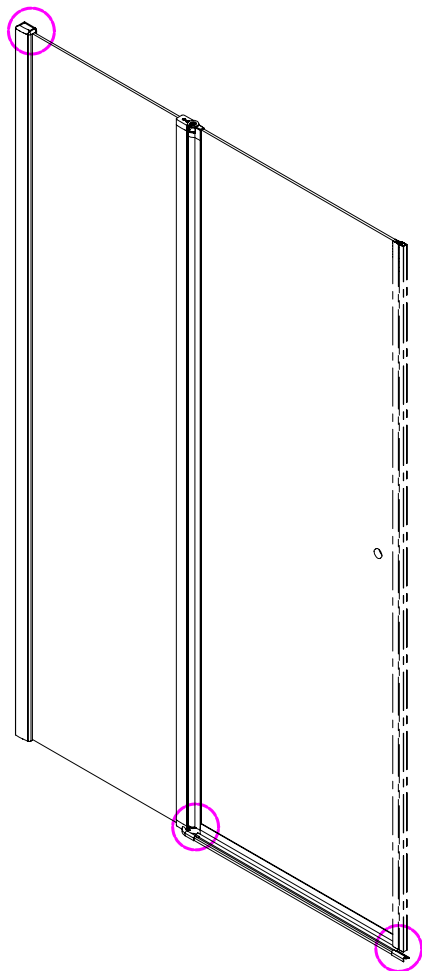

This product is heavy and will require two people to install.