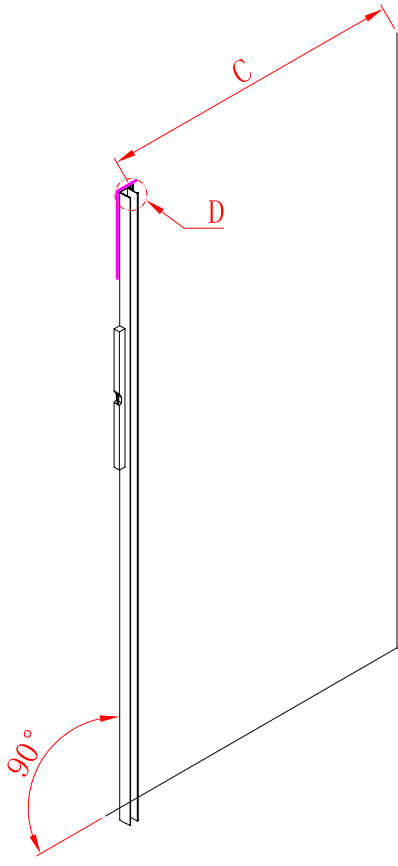

## ■ Installation

Please read these instructions carefully before start of installation.

The wall post has up to 20mm of adjustment for out of true wall situations.

**Ensure that the shower tray is fitted level and that after assembly of enclosure there is a full and continuous bead of sealant between the top of the shower tray and the title joint.**

## ■ Shower Tray Installation

The shower tray must be sited against a structural wall.

Water proof walling or tiling should be fitted so that it sits on the top of the tray rim.

x 3  
ST4X12

This product is heavy and will require two people to install.

This product is heavy and will require two people to install.

Side panel

Installation instructions  
( For VE)

This product is heavy and will require two people to install.

C=838-858 (ELENA-60/30)  
 C=938-958 (ELENA-60/40)  
 C=1138-1158 (ELENA-60/60)

This product is heavy and will require two people to install.

This product is heavy and will require two people to install.