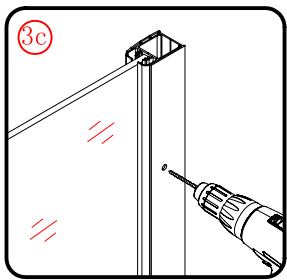

## Tools required

This product is heavy and will require two people to install.

 ① x 2 L&R	 ② x 1	 ③ x 1	 ④ x 1	 ⑤ x 1	 ⑥ x 1	 ⑦ x 1
 ⑧ x 1	 ⑨ x 1	 ⑩ x 2 L&R	 ⑪ x 2 L&R	 ⑫ x 1	 ⑬ x 1	 ⑭ x 3
 ⑮ x 3	 ⑯ x 1	 x 3 ST4X12	 x 3 ST5X30	 x 4 Ø8X30		

This product is heavy and will require two people to install.

L=858-878(VE-90/VE-80)  
 L=758-778(VE-80)  
 L=958-978(VE-100/ELENA-60/40)  
 L=1158-1178(ELENA-60/60)

3

This product is heavy and will require two people to install.

x 3  
ST4X12

This product is heavy and will require two people to install.

This product is heavy and will require two people to install.

Side panel

Installation instructions  
( For VE)

This product is heavy and will require two people to install.