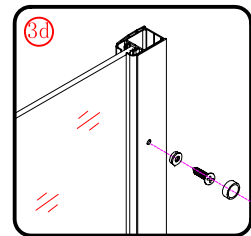

## Tools required

This product is heavy and will require two people to install.

 ① x 2 L&R	 ② x 1	 ③ x 1	 ④ x 1	 ⑤ x 1	 ⑥ x 1	 ⑦ x 1
 ⑧ x 1	 ⑨ x 1	 ⑩ x 2 L&R	 ⑪ x 2 L&R	 ⑫ x 1	 ⑬ x 1	 ⑭ x 3
 ⑮ x 3	 ⑯ x 1	 x 3 ST4X12	 x 3 ST5X30	 x 4 Ø8X30		

This product is heavy and will require two people to install.

L=858-878(VE-90/VE-80)  
 L=758-778(VE-80)  
 L=958-978(VE-100/ELENA-60/40)  
 L=1158-1178(ELENA-60/60)

3

This product is heavy and will require two people to install.

x 3  
ST4X12

This product is heavy and will require two people to install.

This product is heavy and will require two people to install.

Side panel

Installation instructions  
( For VE)

This product is heavy and will require two people to install.