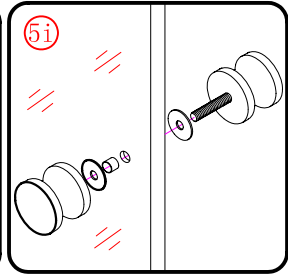

## Tools required

This product is heavy and will require two people to install.

 ① x 2 L&R	 ② x 1	 ③ x 1	 ④ x 1	 ⑤ x 1	 ⑥ x 1	 ⑦ x 1
 ⑧ x 1	 ⑨ x 1	 ⑩ x 2 L&R	 ⑪ x 2 L&R	 ⑫ x 1	 ⑬ x 1	 ⑭ x 3
 ⑮ x 3	 ⑯ x 1	 x 3 ST4X12	 x 3 ST5X30	 x 4 Ø8X30		

This product is heavy and will require two people to install.

L=858-878(VE-90/VE-80)  
 L=758-778(VE-80)  
 L=958-978(VE-100/ELENA-60/40)  
 L=1158-1178(ELENA-60/60)

3

This product is heavy and will require two people to install.

x 3  
ST4X12

This product is heavy and will require two people to install.

This product is heavy and will require two people to install.

Side panel

Installation instructions  
( For VE)

This product is heavy and will require two people to install.