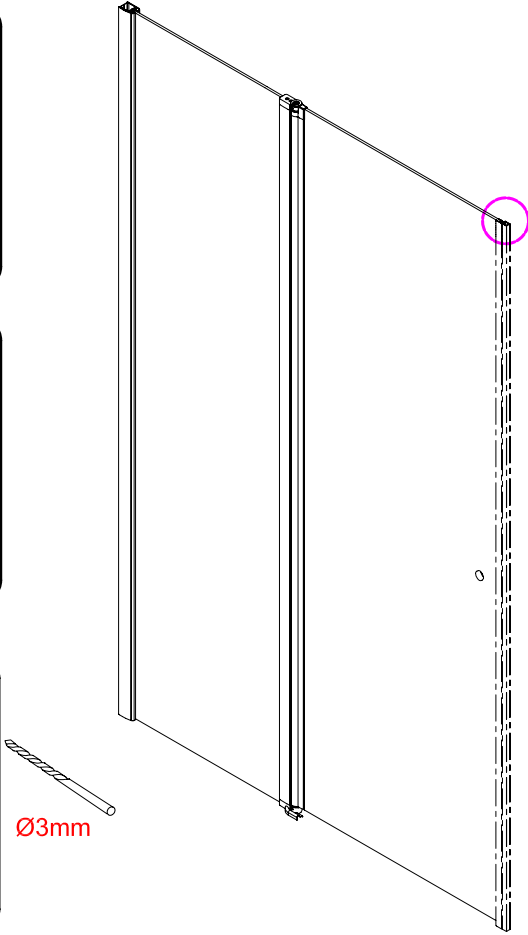

## ■ Installation

Please read these instructions carefully before start of installation.

The wall post has up to 20mm of adjustment for out of true wall situations.

**Ensure that the shower tray is fitted level and that after assembly of enclosure there is a full and continuous bead of sealant between the top of the shower tray and the title joint.**

## ■ Shower Tray Installation

The shower tray must be sited against a structural wall.

Water proof walling or tiling should be fitted so that it sits on the top of the tray rim.

This product is heavy and will require two people to install.

L=858-878(VE-90/VE-80)  
 L=758-778(VE-80)  
 L=958-978(VE-100/ELENA-60/40)  
 L=1158-1178(ELENA-60/60)

3

This product is heavy and will require two people to install.