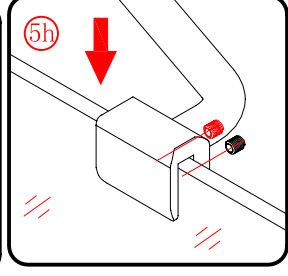

This product is heavy and will require two people to install.

L=858-878(VE-90/VE-80)  
 L=758-778(VE-80)  
 L=958-978(VE-100/ELENA-60/40)  
 L=1158-1178(ELENA-60/60)

3

This product is heavy and will require two people to install.

x 3  
ST4X12

This product is heavy and will require two people to install.

This product is heavy and will require two people to install.

Side panel

Installation instructions  
( For VE)

This product is heavy and will require two people to install.