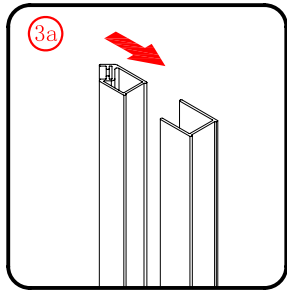

This product is heavy and will require two people to install.

L=858-878(VE-90/VE-80)  
 L=758-778(VE-80)  
 L=958-978(VE-100/ELENA-60/40)  
 L=1158-1178(ELENA-60/60)

3

This product is heavy and will require two people to install.