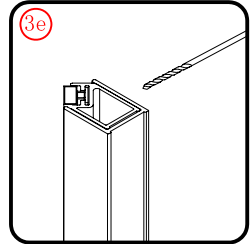

x 3
ST4X12

This product is heavy and will require two people to install.