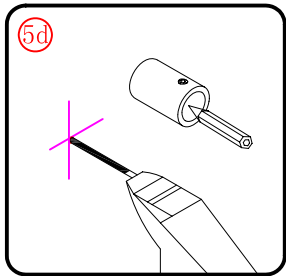

This product is heavy and will require two people to install.