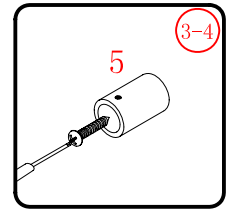

x 3  
ST4X12

This product is heavy and will require two people to install.

This product is heavy and will require two people to install.

Side panel

Installation instructions  
( For VE)

This product is heavy and will require two people to install.

C=838-858 (ELENA-60/30)  
 C=938-958 (ELENA-60/40)  
 C=1138-1158 (ELENA-60/60)

This product is heavy and will require two people to install.

This product is heavy and will require two people to install.