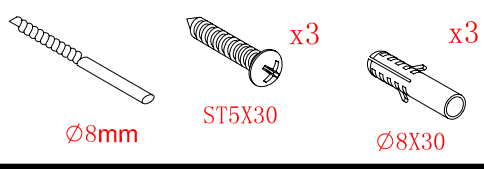

This product is heavy and will require two people to install.