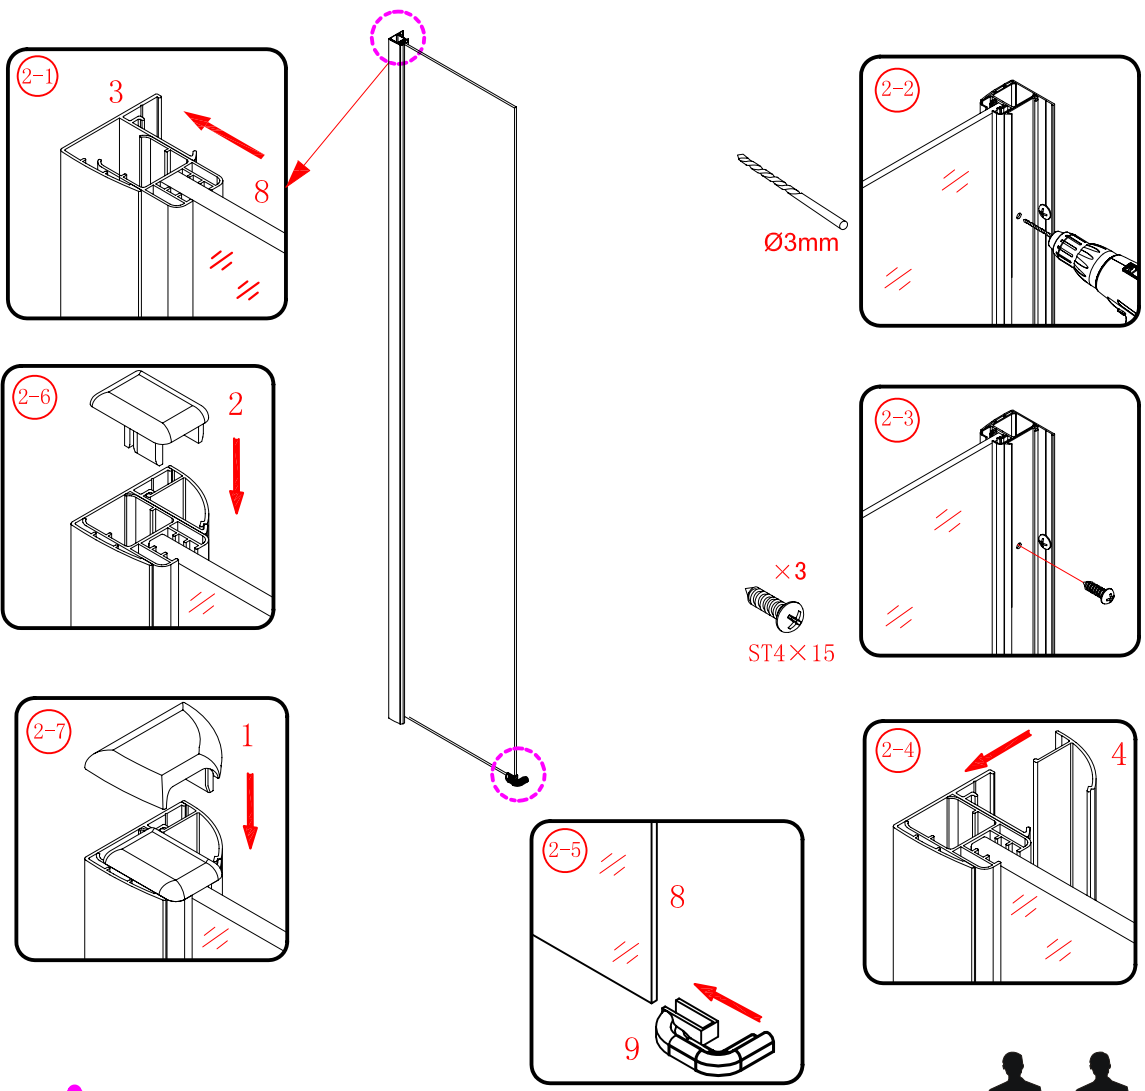

## ■ Installation

Please read these instructions carefully before start of installation.

The wall post has up to 20mm of adjustment for out of true wall situations.

**Ensure that the shower tray is fitted level and that after assembly of enclosure there is a full and continuous bead of sealant between the top of the shower tray and the title joint.**

## ■ Shower Tray Installation

The shower tray must be sited against a structural wall.

Water proof walling or tiling should be fitted so that it sits on the top of the tray rim.

x 3  
ST4X12

This product is heavy and will require two people to install.

This product is heavy and will require two people to install.

Side panel

Installation instructions  
( For VE)

This product is heavy and will require two people to install.

C=838-858 (ELENA-60/30)  
 C=938-958 (ELENA-60/40)  
 C=1138-1158 (ELENA-60/60)

This product is heavy and will require two people to install.

This product is heavy and will require two people to install.