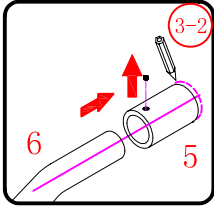

## ■ Installation

Please read these instructions carefully before start of installation.

The wall post has up to 20mm of adjustment for out of true wall situations.

**Ensure that the shower tray is fitted level and that after assembly of enclosure there is a full and continuous bead of sealant between the top of the shower tray and the title joint.**

This product is heavy and will require two people to install.

L=858-878(VE-90/VE-80)  
 L=758-778(VE-80)  
 L=958-978(VE-100/ELENA-60/40)  
 L=1158-1178(ELENA-60/60)

3

This product is heavy and will require two people to install.

x 3  
ST4X12

This product is heavy and will require two people to install.

This product is heavy and will require two people to install.

Side panel

Installation instructions  
( For VE)

This product is heavy and will require two people to install.

C=838-858 (ELENA-60/30)  
 C=938-958 (ELENA-60/40)  
 C=1138-1158 (ELENA-60/60)

This product is heavy and will require two people to install.

This product is heavy and will require two people to install.