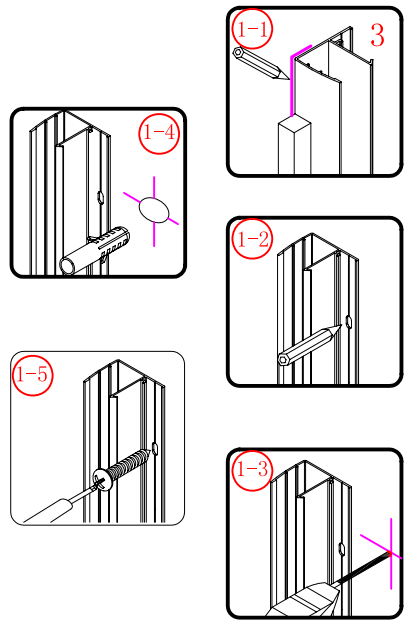

## ■ Installation

Please read these instructions carefully before start of installation.

The wall post has up to 20mm of adjustment for out of true wall situations.

**Ensure that the shower tray is fitted level and that after assembly of enclosure there is a full and continuous bead of sealant between the top of the shower tray and the title joint.**

## ■ Shower Tray Installation

The shower tray must be sited against a structural wall.

Water proof walling or tiling should be fitted so that it sits on the top of the tray rim.

x 3  
ST4X12

This product is heavy and will require two people to install.

This product is heavy and will require two people to install.

Side panel

Installation instructions  
( For VE)

This product is heavy and will require two people to install.

C=838-858 (ELENA-60/30)  
 C=938-958 (ELENA-60/40)  
 C=1138-1158 (ELENA-60/60)

This product is heavy and will require two people to install.

This product is heavy and will require two people to install.