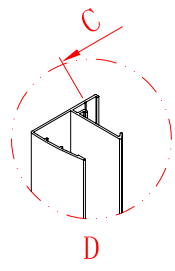

x 3  
ST4X12

This product is heavy and will require two people to install.

This product is heavy and will require two people to install.

Side panel

Installation instructions  
( For VE)

This product is heavy and will require two people to install.

C=838-858 (ELENA-60/30)  
 C=938-958 (ELENA-60/40)  
 C=1138-1158 (ELENA-60/60)

This product is heavy and will require two people to install.

This product is heavy and will require two people to install.