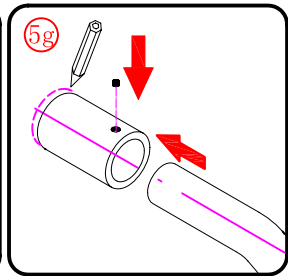

This product is heavy and will require two people to install.