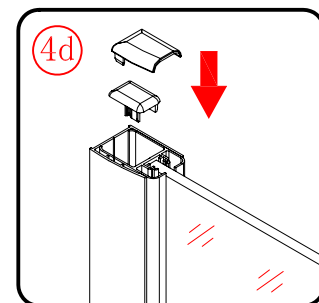

This product is heavy and will require two people to install.

L=858-878(VE-90/VE-80)  
 L=758-778(VE-80)  
 L=958-978(VE-100/ELENA-60/40)  
 L=1158-1178(ELENA-60/60)

3

This product is heavy and will require two people to install.

x 3  
ST4X12

This product is heavy and will require two people to install.

This product is heavy and will require two people to install.

Side panel

Installation instructions  
( For VE)

This product is heavy and will require two people to install.