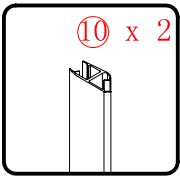

x 3  
ST4X12

This product is heavy and will require two people to install.

This product is heavy and will require two people to install.

Side panel

Installation instructions  
( For VE)

This product is heavy and will require two people to install.

C=838-858 (ELENA-60/30)  
 C=938-958 (ELENA-60/40)  
 C=1138-1158 (ELENA-60/60)

This product is heavy and will require two people to install.

This product is heavy and will require two people to install.