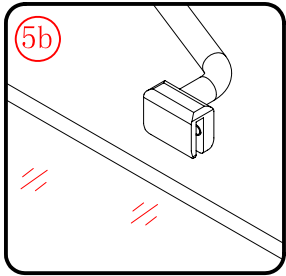

## ■ Installation

Please read these instructions carefully before start of installation.

The wall post has up to 20mm of adjustment for out of true wall situations.

**Ensure that the shower tray is fitted level and that after assembly of enclosure there is a full and continuous bead of sealant between the top of the shower tray and the title joint.**

This product is heavy and will require two people to install.

L=858-878(VE-90/VE-80)  
 L=758-778(VE-80)  
 L=958-978(VE-100/ELENA-60/40)  
 L=1158-1178(ELENA-60/60)

3

This product is heavy and will require two people to install.

x 3  
ST4X12

This product is heavy and will require two people to install.

This product is heavy and will require two people to install.

Side panel

Installation instructions  
( For VE)

This product is heavy and will require two people to install.