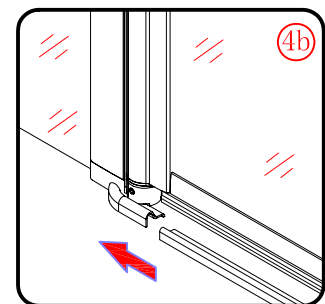

## ■ Installation

Please read these instructions carefully before start of installation.

The wall post has up to 20mm of adjustment for out of true wall situations.

**Ensure that the shower tray is fitted level and that after assembly of enclosure there is a full and continuous bead of sealant between the top of the shower tray and the title joint.**

This product is heavy and will require two people to install.

L=858-878(VE-90/VE-80)  
 L=758-778(VE-80)  
 L=958-978(VE-100/ELENA-60/40)  
 L=1158-1178(ELENA-60/60)

3

This product is heavy and will require two people to install.

x 3  
ST4X12

This product is heavy and will require two people to install.

This product is heavy and will require two people to install.

Side panel

Installation instructions  
( For VE)

This product is heavy and will require two people to install.