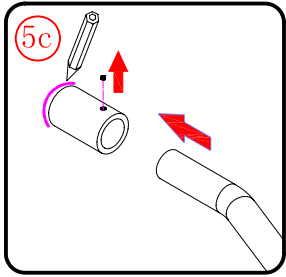

This product is heavy and will require two people to install.