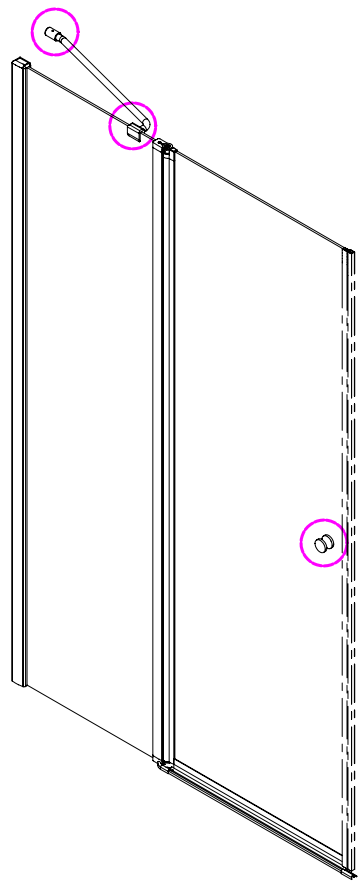

This product is heavy and will require two people to install.