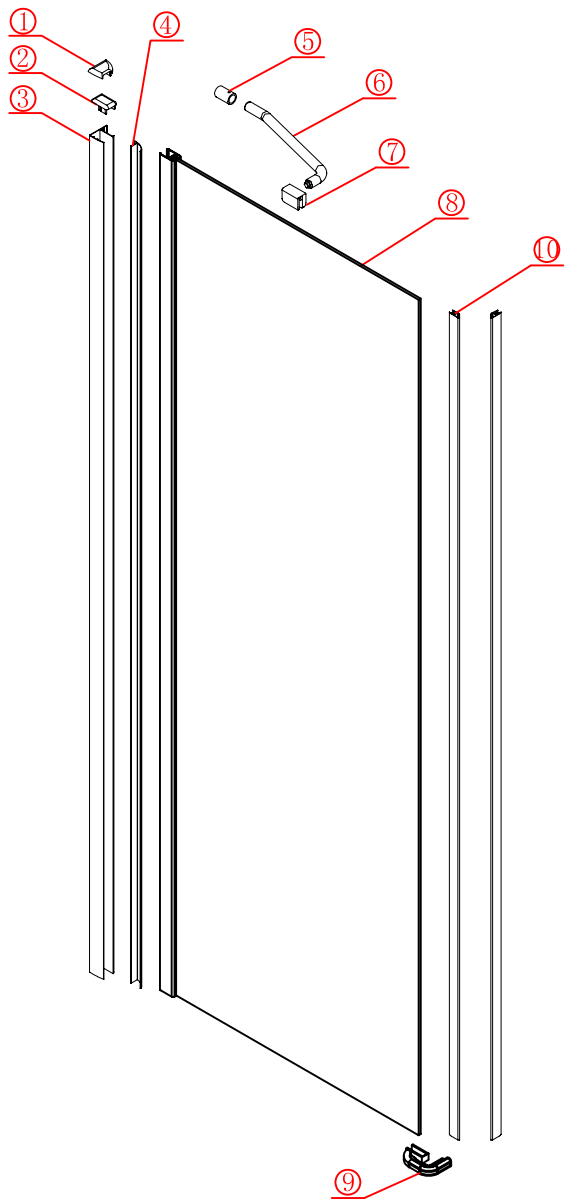

## ■ Installation

Please read these instructions carefully before start of installation.

The wall post has up to 20mm of adjustment for out of true wall situations.

**Ensure that the shower tray is fitted level and that after assembly of enclosure there is a full and continuous bead of sealant between the top of the shower tray and the title joint.**

## ■ Shower Tray Installation

The shower tray must be sited against a structural wall.

Water proof walling or tiling should be fitted so that it sits on the top of the tray rim.

x 3  
ST4X12

This product is heavy and will require two people to install.

This product is heavy and will require two people to install.

Side panel

Installation instructions  
( For VE)

This product is heavy and will require two people to install.

C=838-858 (ELENA-60/30)  
 C=938-958 (ELENA-60/40)  
 C=1138-1158 (ELENA-60/60)

This product is heavy and will require two people to install.

This product is heavy and will require two people to install.