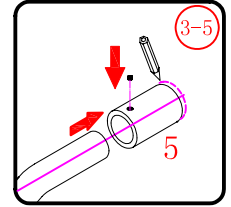

## ■ Installation

Please read these instructions carefully before start of installation.

The wall post has up to 20mm of adjustment for out of true wall situations.

**Ensure that the shower tray is fitted level and that after assembly of enclosure there is a full and continuous bead of sealant between the top of the shower tray and the title joint.**

This product is heavy and will require two people to install.

L=858-878(VE-90/VE-80)  
 L=758-778(VE-80)  
 L=958-978(VE-100/ELENA-60/40)  
 L=1158-1178(ELENA-60/60)

3

This product is heavy and will require two people to install.

x 3  
ST4X12

This product is heavy and will require two people to install.

This product is heavy and will require two people to install.

Side panel

Installation instructions  
( For VE)

This product is heavy and will require two people to install.

C=838-858 (ELENA-60/30)  
 C=938-958 (ELENA-60/40)  
 C=1138-1158 (ELENA-60/60)

This product is heavy and will require two people to install.

This product is heavy and will require two people to install.