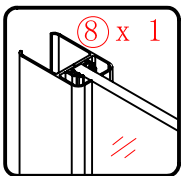

This product is heavy and will require two people to install.

L=858-878(VE-90/VE-80)  
 L=758-778(VE-80)  
 L=958-978(VE-100/ELENA-60/40)  
 L=1158-1178(ELENA-60/60)

3

This product is heavy and will require two people to install.

x 3  
ST4X12

This product is heavy and will require two people to install.

This product is heavy and will require two people to install.

Side panel

Installation instructions  
( For VE)

This product is heavy and will require two people to install.

C=838-858 (ELENA-60/30)  
 C=938-958 (ELENA-60/40)  
 C=1138-1158 (ELENA-60/60)

This product is heavy and will require two people to install.

This product is heavy and will require two people to install.