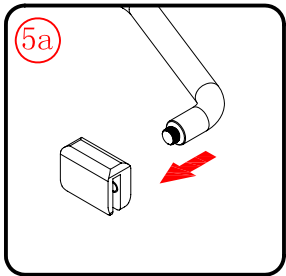

This product is heavy and will require two people to install.