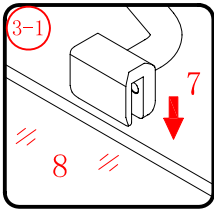

x 3  
ST4X12

This product is heavy and will require two people to install.

This product is heavy and will require two people to install.

Side panel

Installation instructions  
( For VE)

This product is heavy and will require two people to install.

C=838-858 (ELENA-60/30)  
 C=938-958 (ELENA-60/40)  
 C=1138-1158 (ELENA-60/60)

This product is heavy and will require two people to install.

This product is heavy and will require two people to install.