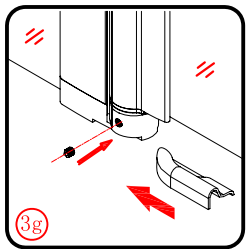

## ■ Installation

Please read these instructions carefully before start of installation.

The wall post has up to 20mm of adjustment for out of true wall situations.

**Ensure that the shower tray is fitted level and that after assembly of enclosure there is a full and continuous bead of sealant between the top of the shower tray and the title joint.**

## Tools required

This product is heavy and will require two people to install.

 ① x 2 L&R	 ② x 1	 ③ x 1	 ④ x 1	 ⑤ x 1	 ⑥ x 1	 ⑦ x 1
 ⑧ x 1	 ⑨ x 1	 ⑩ x 2 L&R	 ⑪ x 2 L&R	 ⑫ x 1	 ⑬ x 1	 ⑭ x 3
 ⑮ x 3	 ⑯ x 1	 x 3 ST4X12	 x 3 ST5X30	 x 4 Ø8X30		

This product is heavy and will require two people to install.

L=858-878(VE-90/VE-80)  
 L=758-778(VE-80)  
 L=958-978(VE-100/ELENA-60/40)  
 L=1158-1178(ELENA-60/60)

3

This product is heavy and will require two people to install.

x 3  
ST4X12

This product is heavy and will require two people to install.

This product is heavy and will require two people to install.

Side panel

Installation instructions  
( For VE)

This product is heavy and will require two people to install.