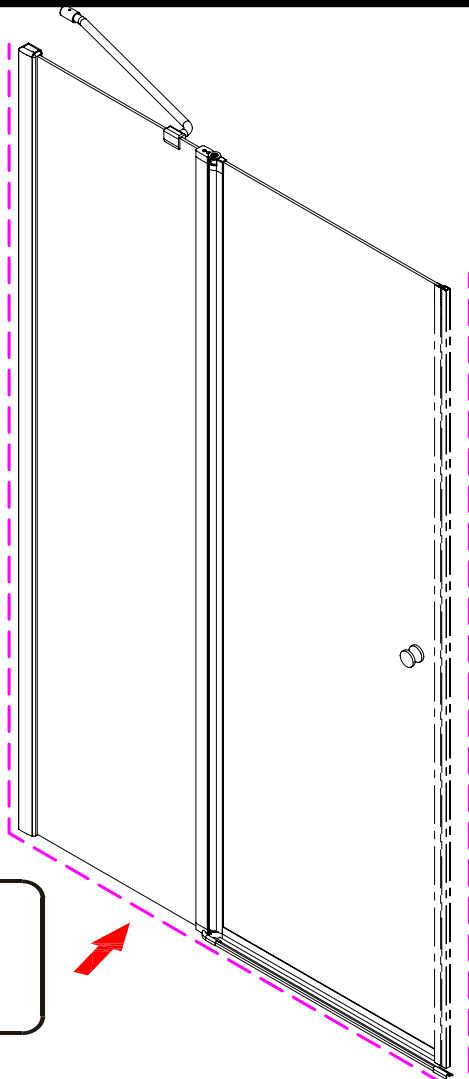

This product is heavy and will require two people to install.