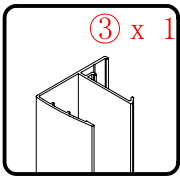

x 3  
ST4X12

This product is heavy and will require two people to install.

This product is heavy and will require two people to install.

Side panel

Installation instructions  
( For VE)

This product is heavy and will require two people to install.

C=838-858 (ELENA-60/30)  
 C=938-958 (ELENA-60/40)  
 C=1138-1158 (ELENA-60/60)

This product is heavy and will require two people to install.

This product is heavy and will require two people to install.