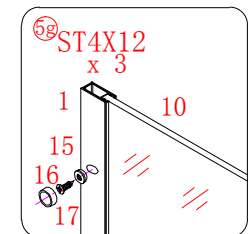

This product is heavy and will require two people to install.