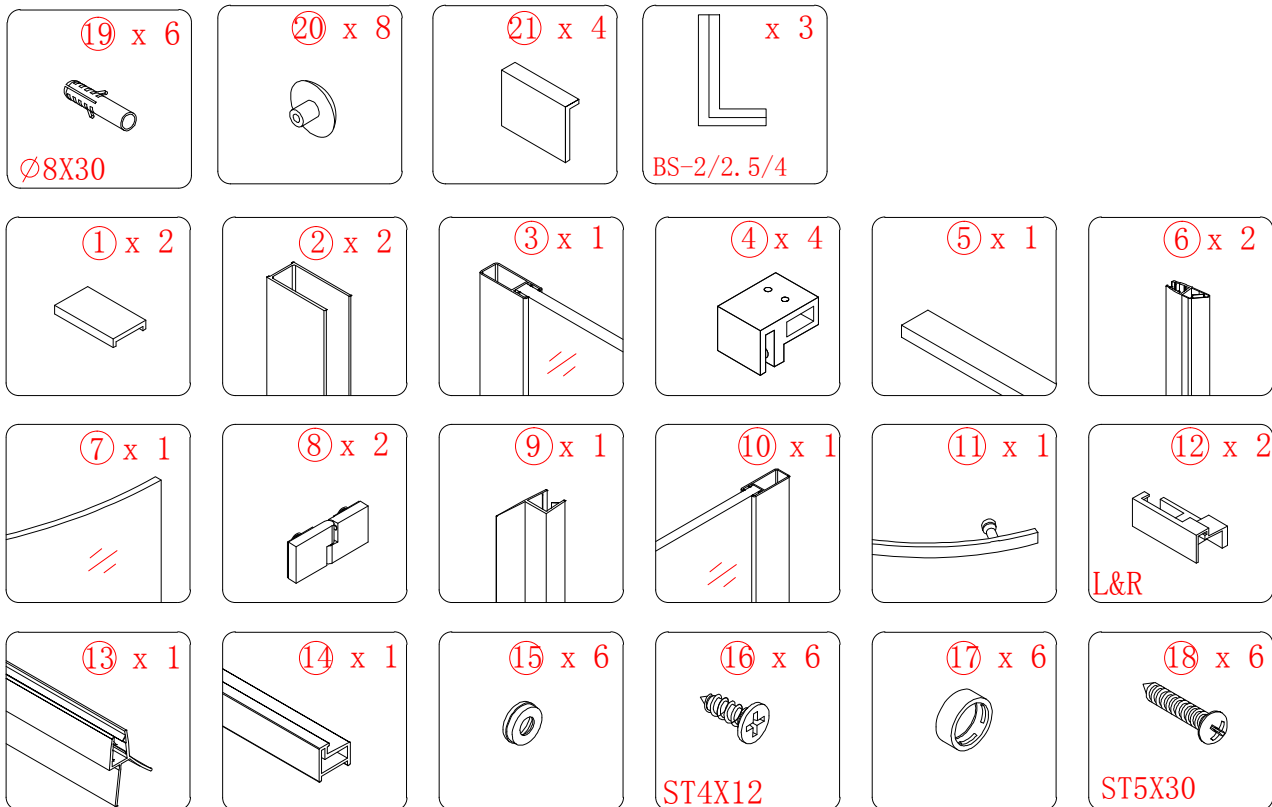

This product is heavy and will require two people to install.

- $\phi 8\text{mm}$
- $\times 6$ $\phi 8 \times 30$
- $\times 6$ ST5 $\times 30$

A * B
 875*875 FOR BERGAMO-R-1-90-ARCO
 975*975 FOR BERGAMO-R-1-100-ARCO
 875/975*1175 FOR BERGAMO-RH-1-120*90/100-ARCO-L
 1175*875/975 FOR BERGAMO-RH-1-120*90/100-ARCO-R