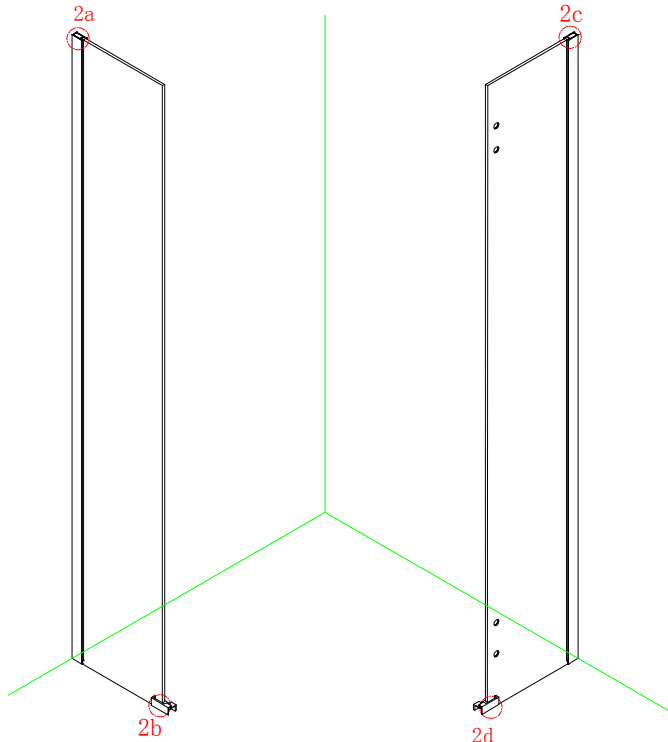

This product is heavy and will require two people to install.

- $\phi 8\text{mm}$
- $\times 6$ $\phi 8 \times 30$
- $\times 6$ ST5 $\times 30$

A * B
 875*875 FOR BERGAMO-R-1-90-ARCO
 975*975 FOR BERGAMO-R-1-100-ARCO
 875/975*1175 FOR BERGAMO-RH-1-120*90/100-ARCO-L
 1175*875/975 FOR BERGAMO-RH-1-120*90/100-ARCO-R