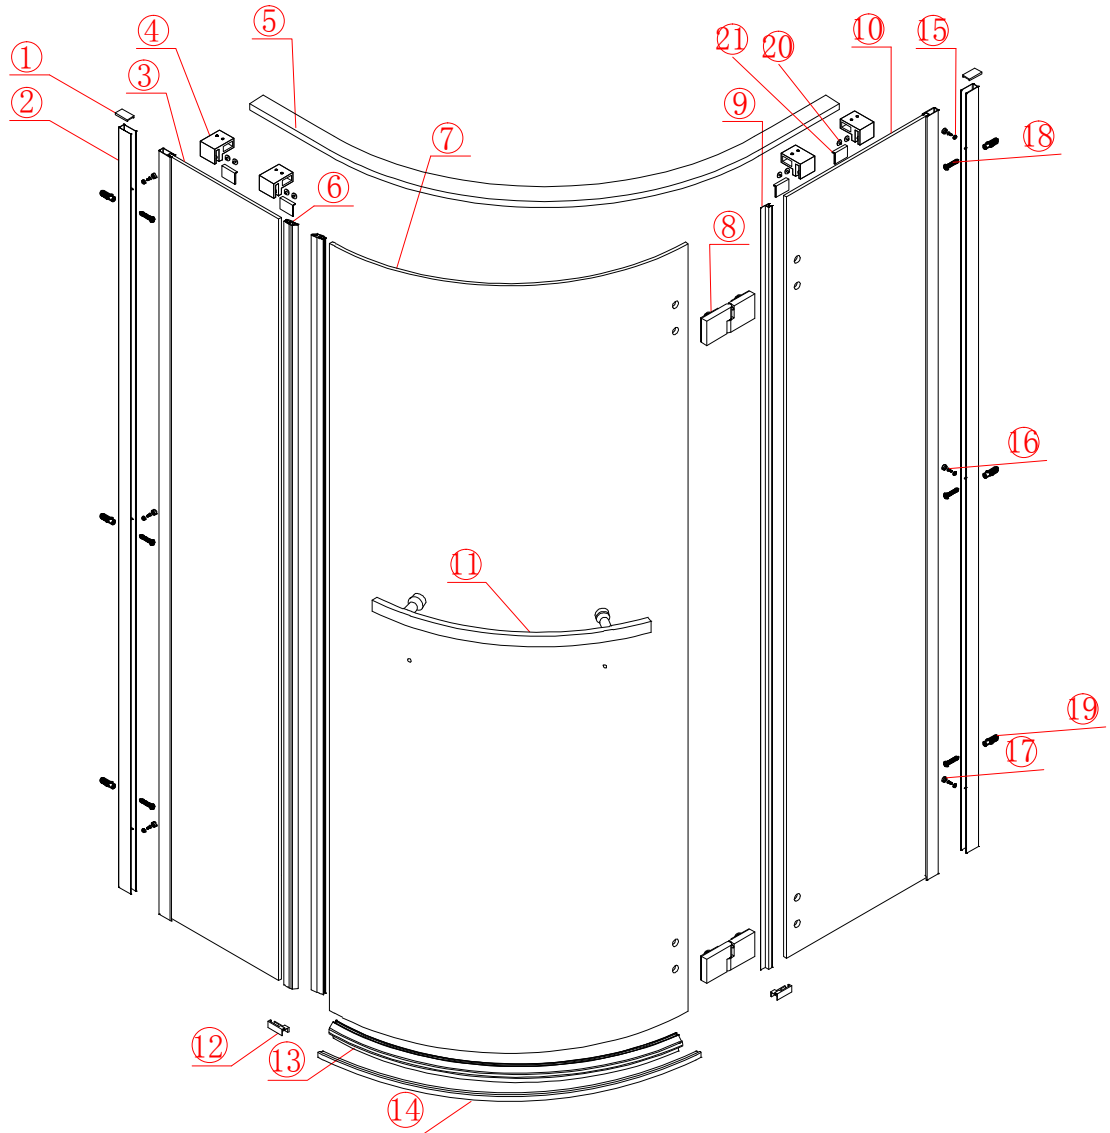

Note: Safety glass can not be re-worked.

■ Installation

Please read these instructions carefully before start of installation.

The wall post has up to 20mm of adjustment for out of true wall situations.

Ensure that the shower tray is fitted level and that after assembly of enclosure there is a full and continuous bead of sealant between the top of the shower tray and the tile joint.

This product is heavy and will require two people to install.

- $\phi 8\text{mm}$
- $\times 6$ $\phi 8 \times 30$
- $\times 6$ ST5 $\times 30$

A * B
 875*875 FOR BERGAMO-R-1-90-ARCO
 975*975 FOR BERGAMO-R-1-100-ARCO
 875/975*1175 FOR BERGAMO-RH-1-120*90/100-ARCO-L
 1175*875/975 FOR BERGAMO-RH-1-120*90/100-ARCO-R