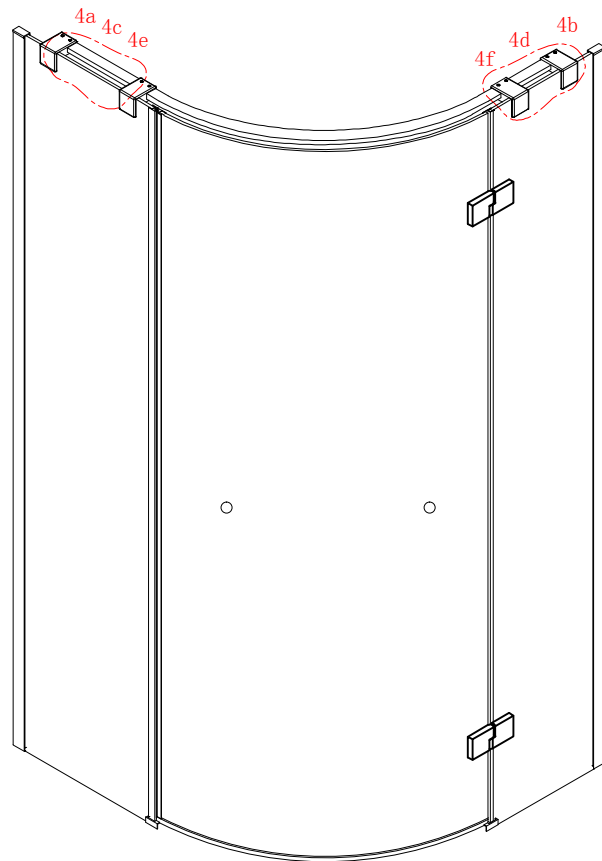

This product is heavy and will require two people to install.