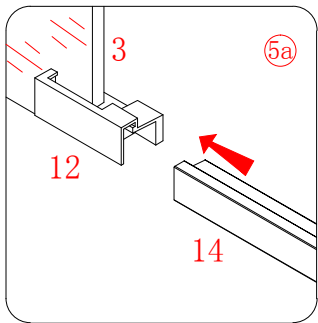

This product is heavy and will require two people to install.