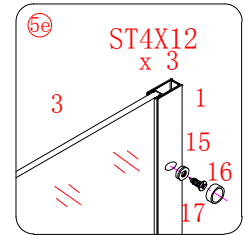

This product is heavy and will require two people to install.