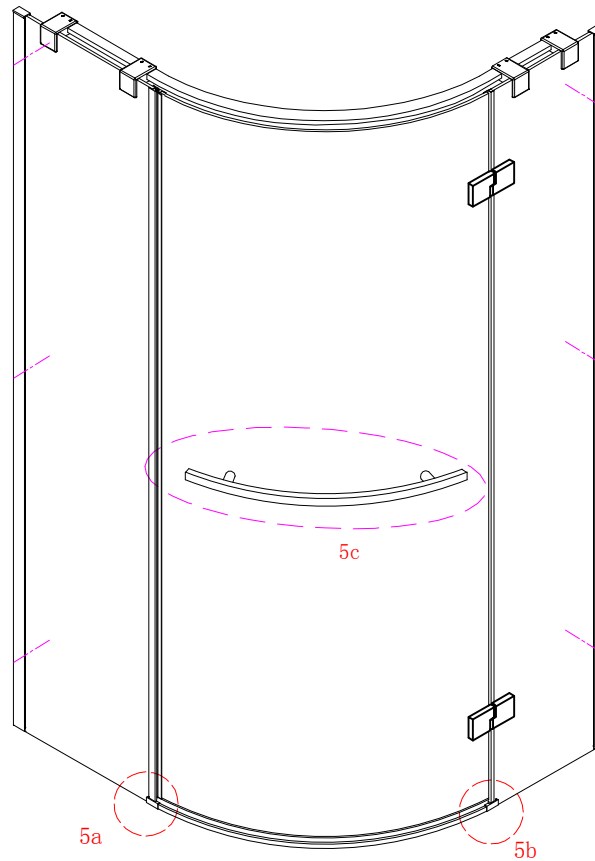

This product is heavy and will require two people to install.