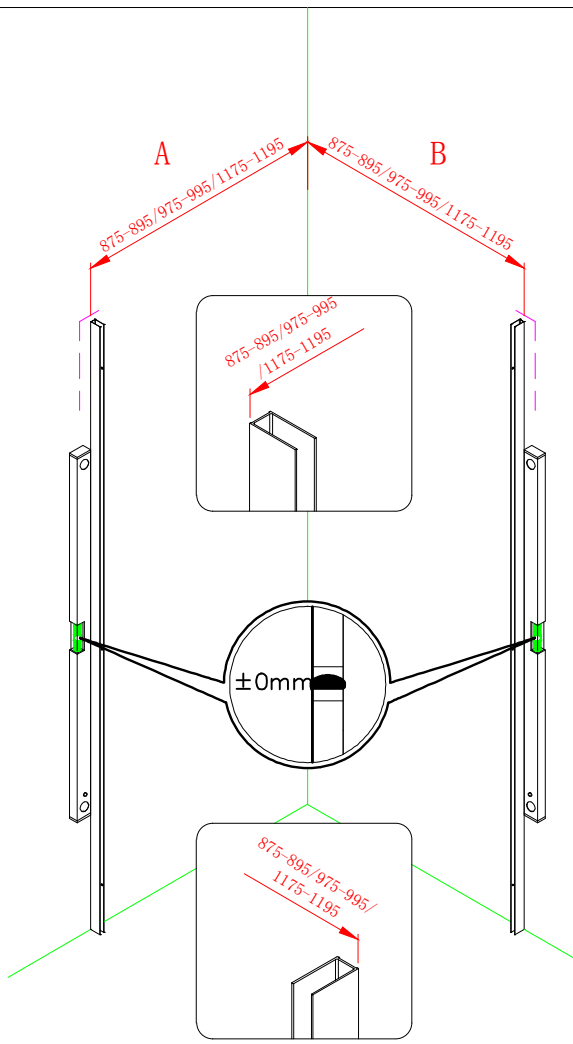

Note: Safety glass can not be re-worked.

■ Installation

Please read these instructions carefully before start of installation.

The wall post has up to 20mm of adjustment for out of true wall situations.

Ensure that the shower tray is fitted level and that after assembly of enclosure there is a full and continuous bead of sealant between the top of the shower tray and the tile joint.

■ Shower Tray Installation

The shower tray must be sited against a structural wall.

Water proof walling or tiling should be fitted so that it sits on the top of the tray rim.

■ Aftercare Instructions

After use, your shower should be cleaned with soap and water. This is particularly important in hard water districts where insoluble lime salts may be deposited and allowed to build up. Cleaners of a gritty or abrasive nature should not be used. Care should be taken to avoid contact with strong chemicals such as organic solvents and strippers.

This product is heavy and will require two people to install.

- $\phi 8\text{mm}$
- $\times 6$ $\phi 8 \times 30$
- $\times 6$ ST5 $\times 30$

A * B
 875*875 FOR BERGAMO-R-1-90-ARCO
 975*975 FOR BERGAMO-R-1-100-ARCO
 875/975*1175 FOR BERGAMO-RH-1-120*90/100-ARCO-L
 1175*875/975 FOR BERGAMO-RH-1-120*90/100-ARCO-R