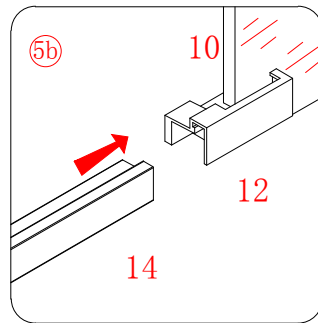

This product is heavy and will require two people to install.