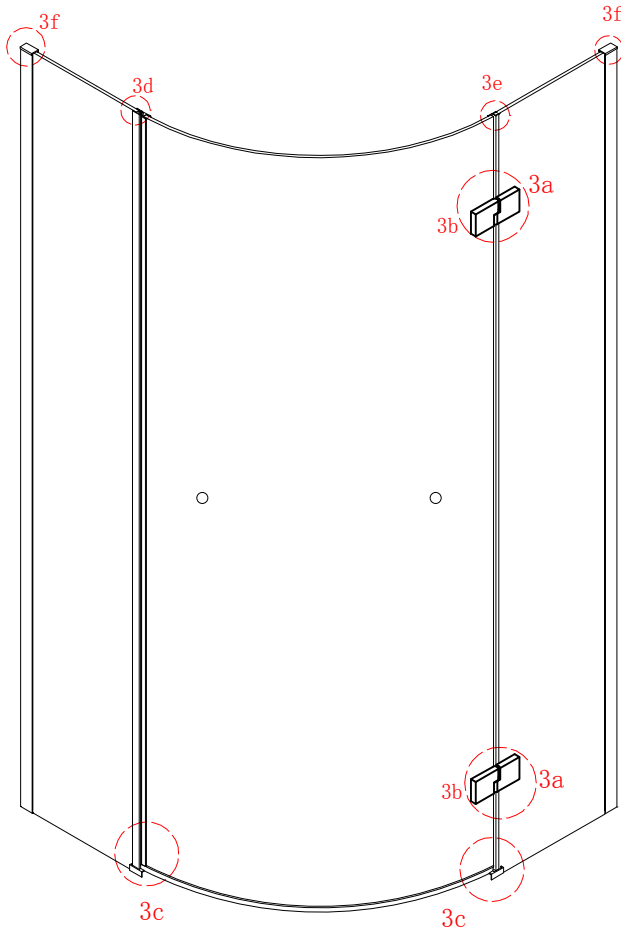

This product is heavy and will require two people to install.