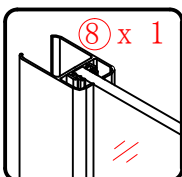

㉒ x 3

- ㉓ x 1

㉔ x 1

This product is heavy and will require two people to install.

Ø8mm
19 x3

Ø8X30

20 x3
ST5X30

This product is heavy and will require two people to install.

This product is heavy and will require two people to install.

This product is heavy and will require two people to install.

This product is heavy and will require two people to install.

Installation instructions
(For VERONA-Side panel)

This product is heavy and will require two people to install.

This product is heavy and will require two people to install.

This product is heavy and will require two people to install.