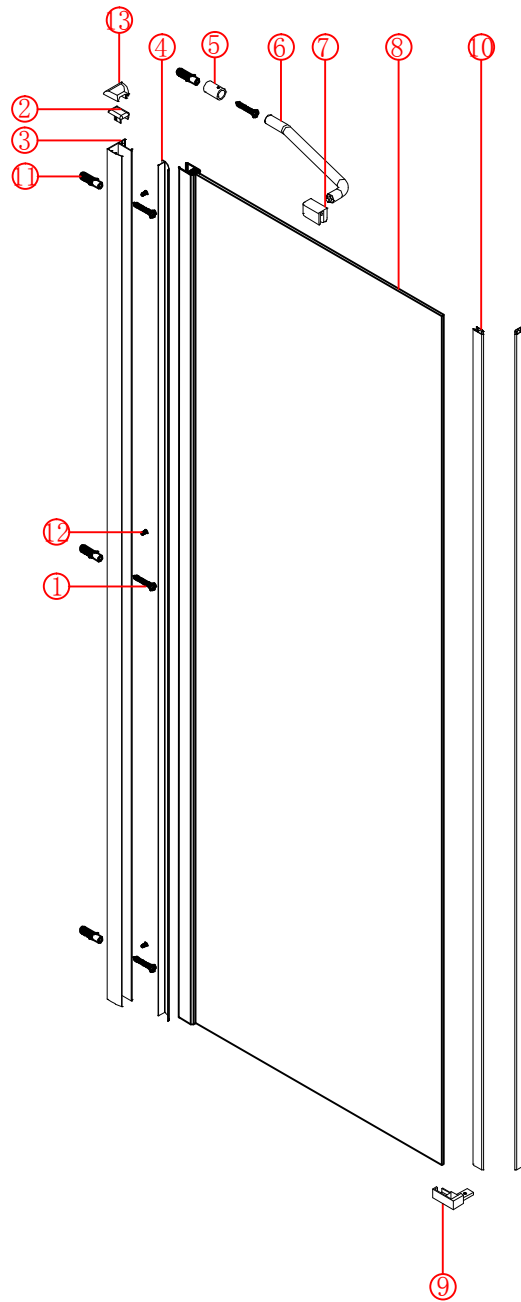

Note: Safety glass can not be re-worked.

■ Installation

Please read these instructions carefully before start of installation.

The wall post has up to 20mm of adjustment for out of true wall situations.

Ensure that the shower tray is fitted level and that after assembly of enclosure there is a full and continuous bead of sealant between the top of the shower tray and the tile joint.

■ Shower Tray Installation

The shower tray must be sited against a structural wall.

Water proof walling or tiling should be fitted so that it sits on the top of the tray rim.

■ Aftercare Instructions

After use, your shower should be cleaned with soap and water. This is particularly important in hard water districts where insoluble lime salts may be deposited and allowed to build up. Cleaners of a gritty or abrasive nature should not be used. Care should be taken to avoid contact with strong chemicals such as organic solvents and strippers.

㉒ x 3

- ㉓ x 1

㉔ x 1

This product is heavy and will require two people to install.

Ø8mm
19 x3

Ø8X30

20 x3
ST5X30

This product is heavy and will require two people to install.

This product is heavy and will require two people to install.

This product is heavy and will require two people to install.

This product is heavy and will require two people to install.

Installation instructions
(For VERONA-Side panel)