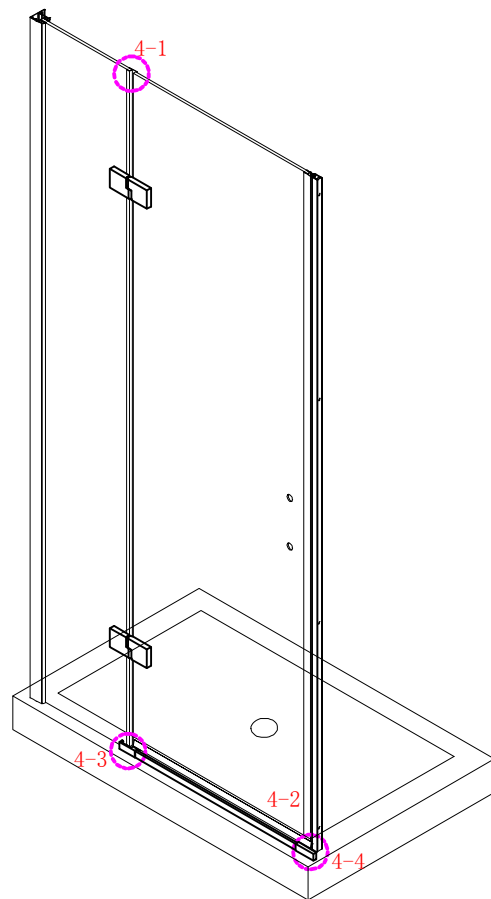

Note: Safety glass can not be re-worked.

■ Installation

Please read these instructions carefully before start of installation.

The wall post has up to 20mm of adjustment for out of true wall situations.

Ensure that the shower tray is fitted level and that after assembly of enclosure there is a full and continuous bead of sealant between the top of the shower tray and the tile joint.

L/R

- ⑮ x 1

⑯ x 1

⑰ x 1

⑱ x 1

⑳ x 3

ST4X12

㉑ x 3

㉒ x 3

- ㉓ x 1

㉔ x 1

This product is heavy and will require two people to install.

Ø8mm
19 x3

Ø8X30

20 x3
ST5X30

This product is heavy and will require two people to install.