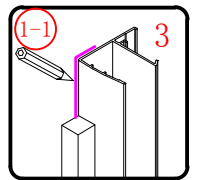

This product is heavy and will require two people to install.