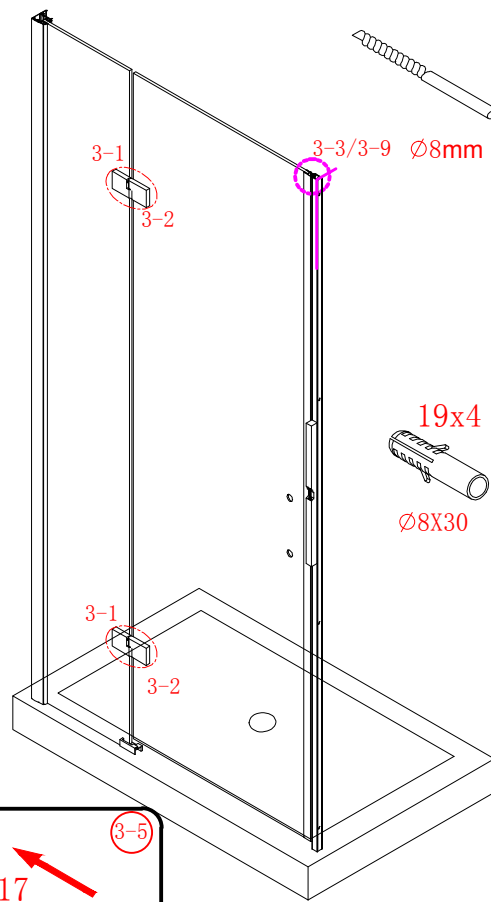

Note: Safety glass can not be re-worked.

■ Installation

Please read these instructions carefully before start of installation.

The wall post has up to 20mm of adjustment for out of true wall situations.

Ensure that the shower tray is fitted level and that after assembly of enclosure there is a full and continuous bead of sealant between the top of the shower tray and the tile joint.

L/R

- ⑮ x 1

⑯ x 1

⑰ x 1

⑱ x 1

⑳ x 3

ST4X12

㉑ x 3

㉒ x 3

- ㉓ x 1

㉔ x 1

This product is heavy and will require two people to install.

Ø8mm
19 x3

Ø8X30

20 x3
ST5X30

This product is heavy and will require two people to install.