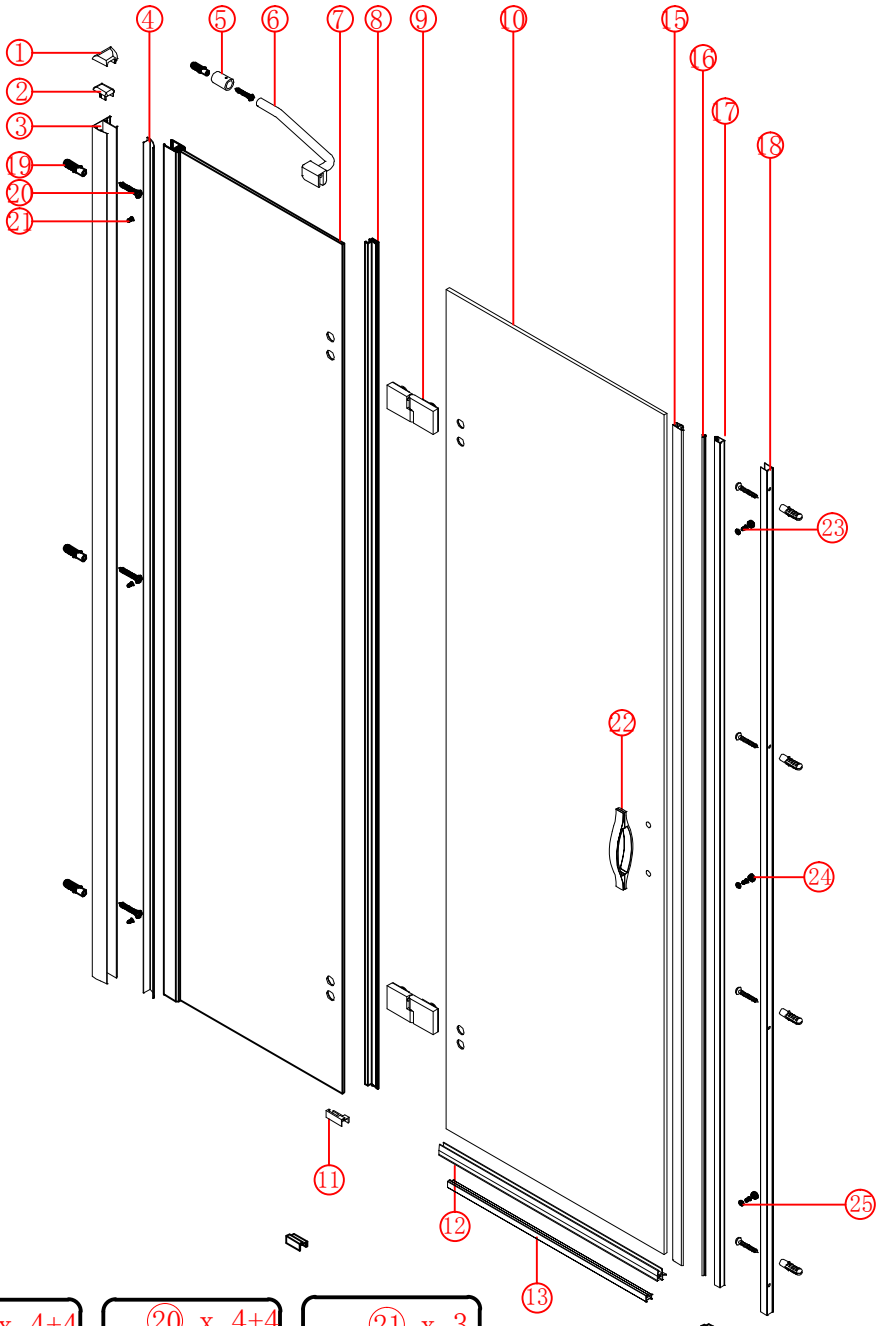

Note: Safety glass can not be re-worked.

■ Installation

Please read these instructions carefully before start of installation.

The wall post has up to 20mm of adjustment for out of true wall situations.

Ensure that the shower tray is fitted level and that after assembly of enclosure there is a full and continuous bead of sealant between the top of the shower tray and the tile joint.

- ① x 2

L&R

② x 1

③ x 1

④ x 1

⑤ x 1

⑥ x 1

⑦ x 1