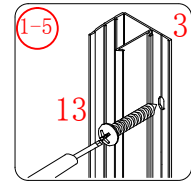

This product is heavy and will require two people to install.