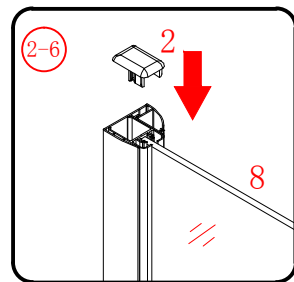

This product is heavy and will require two people to install.