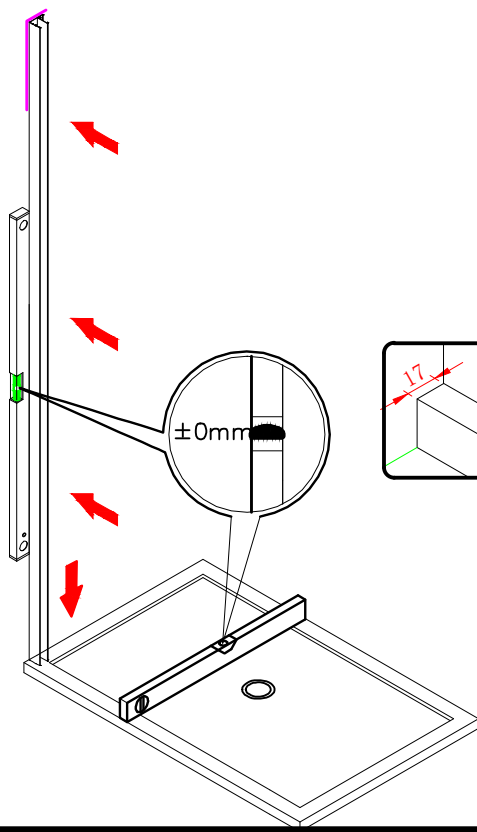

Note: Safety glass can not be re-worked.

■ Installation

Please read these instructions carefully before start of installation.

The wall post has up to 20mm of adjustment for out of true wall situations.

Ensure that the shower tray is fitted level and that after assembly of enclosure there is a full and continuous bead of sealant between the top of the shower tray and the tile joint.

㉒ x 3

- ㉓ x 1

㉔ x 1

This product is heavy and will require two people to install.

Ø8mm
19 x3

Ø8X30

20 x3
ST5X30

This product is heavy and will require two people to install.