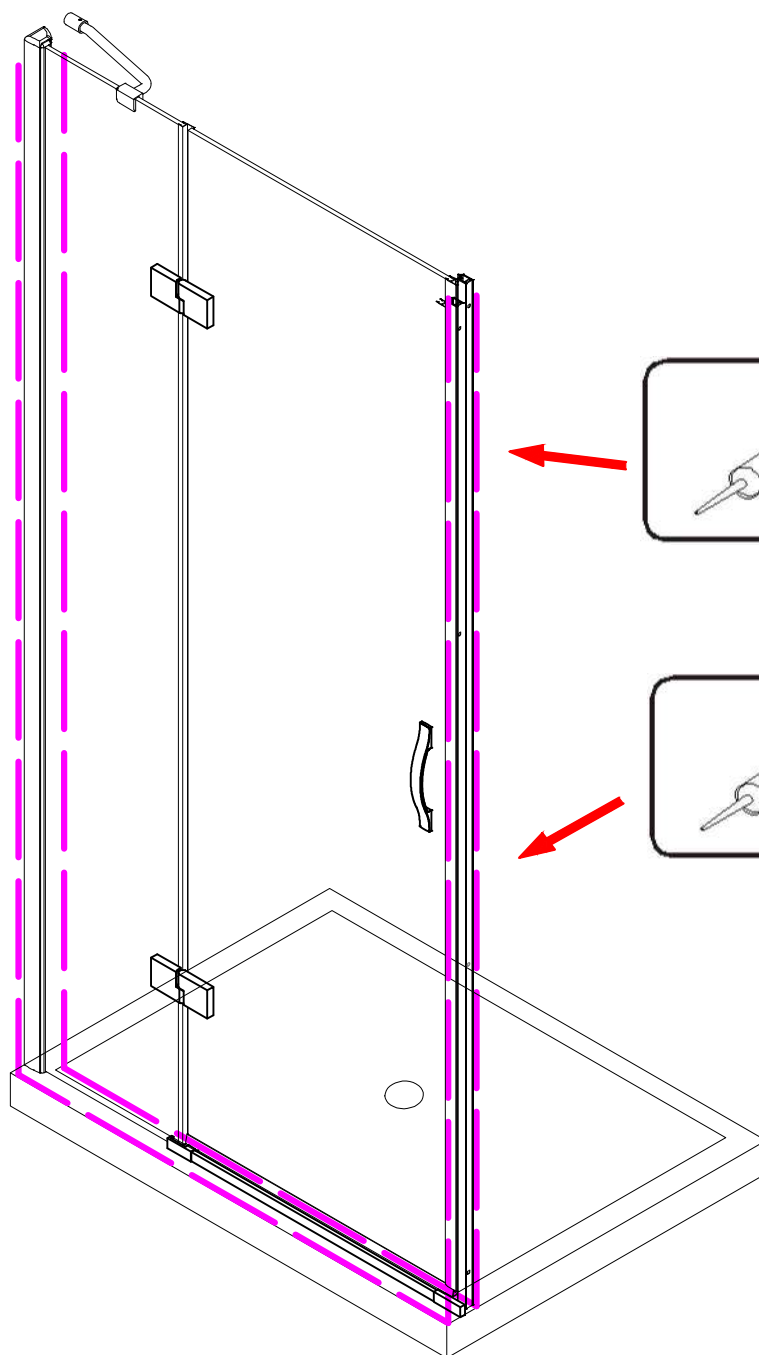

Note: Safety glass can not be re-worked.

■ Installation

Please read these instructions carefully before start of installation.

The wall post has up to 20mm of adjustment for out of true wall situations.

Ensure that the shower tray is fitted level and that after assembly of enclosure there is a full and continuous bead of sealant between the top of the shower tray and the tile joint.

L/R

- ⑮ x 1

⑯ x 1

⑰ x 1

⑱ x 1

⑳ x 3

ST4X12

㉑ x 3

㉒ x 3

- ㉓ x 1

㉔ x 1

This product is heavy and will require two people to install.

Ø8mm
19 x3

Ø8X30

20 x3
ST5X30

This product is heavy and will require two people to install.

This product is heavy and will require two people to install.

This product is heavy and will require two people to install.

This product is heavy and will require two people to install.

Installation instructions
(For VERONA-Side panel)