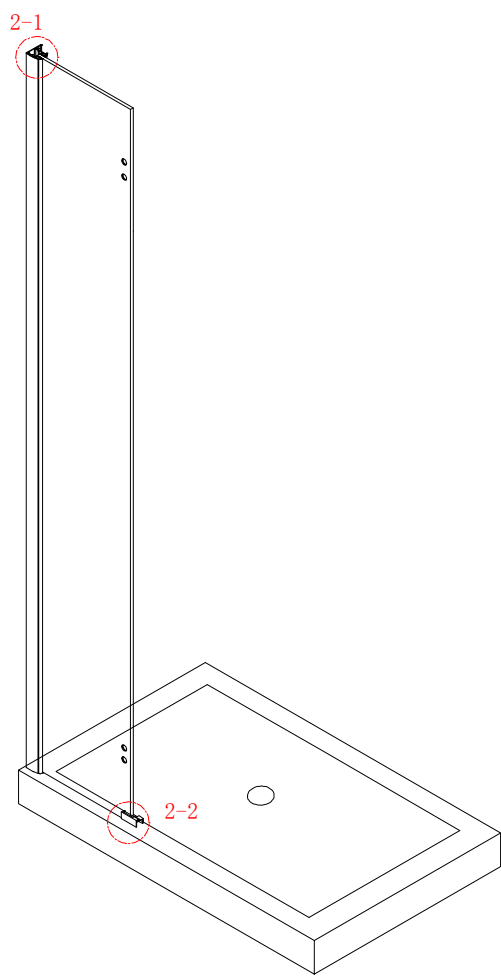

Note: Safety glass can not be re-worked.

■ Installation

Please read these instructions carefully before start of installation.

The wall post has up to 20mm of adjustment for out of true wall situations.

Ensure that the shower tray is fitted level and that after assembly of enclosure there is a full and continuous bead of sealant between the top of the shower tray and the tile joint.

L/R

- ⑮ x 1

⑯ x 1

⑰ x 1

⑱ x 1

⑳ x 3

ST4X12

㉑ x 3

㉒ x 3

- ㉓ x 1

㉔ x 1

This product is heavy and will require two people to install.

Ø8mm
19 x3

Ø8X30

20 x3
ST5X30

This product is heavy and will require two people to install.