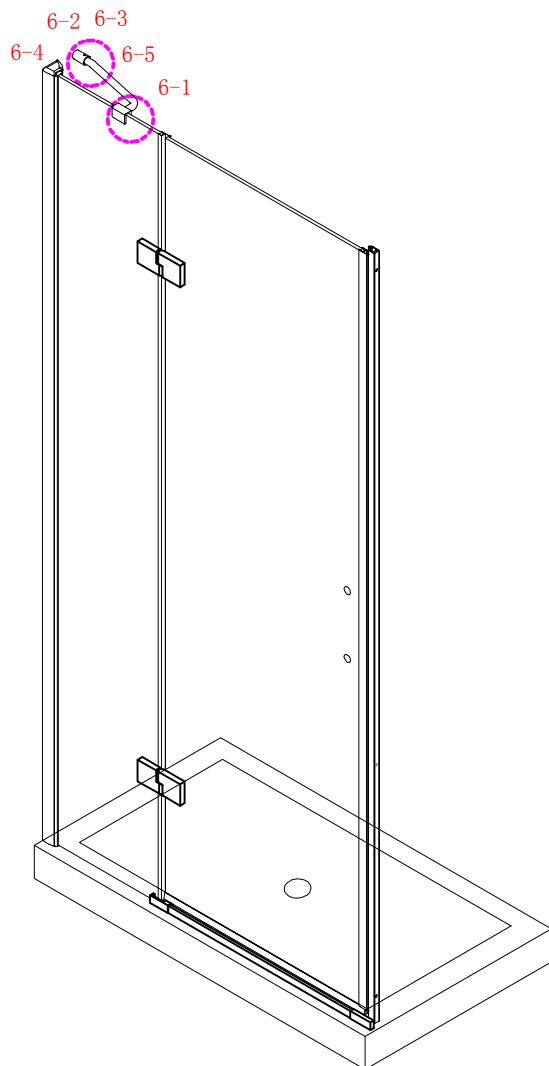

This product is heavy and will require two people to install.