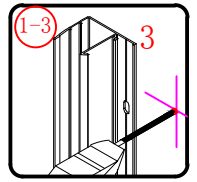

This product is heavy and will require two people to install.