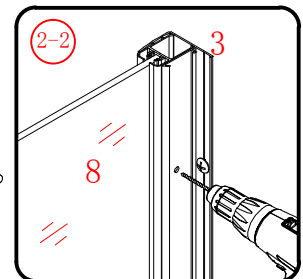

This product is heavy and will require two people to install.