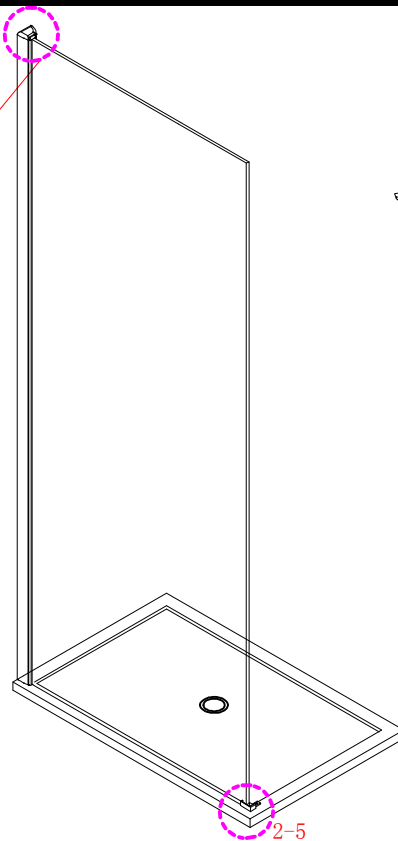

This product is heavy and will require two people to install.