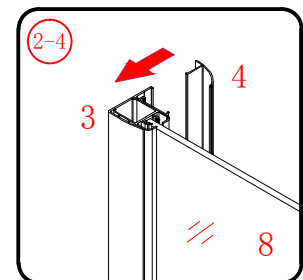

This product is heavy and will require two people to install.