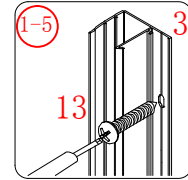

This product is heavy and will require two people to install.