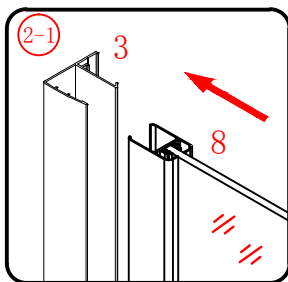

This product is heavy and will require two people to install.