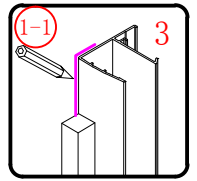

This product is heavy and will require two people to install.