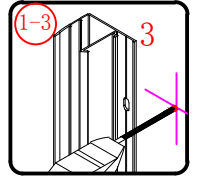

This product is heavy and will require two people to install.