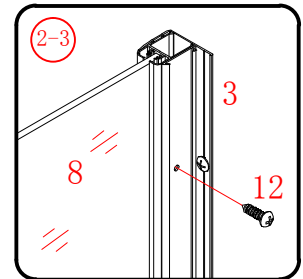

This product is heavy and will require two people to install.