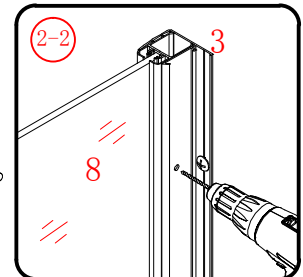

This product is heavy and will require two people to install.