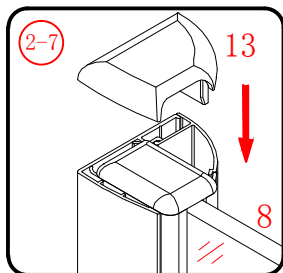

This product is heavy and will require two people to install.