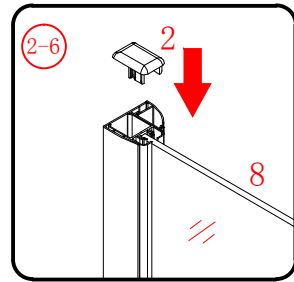

This product is heavy and will require two people to install.