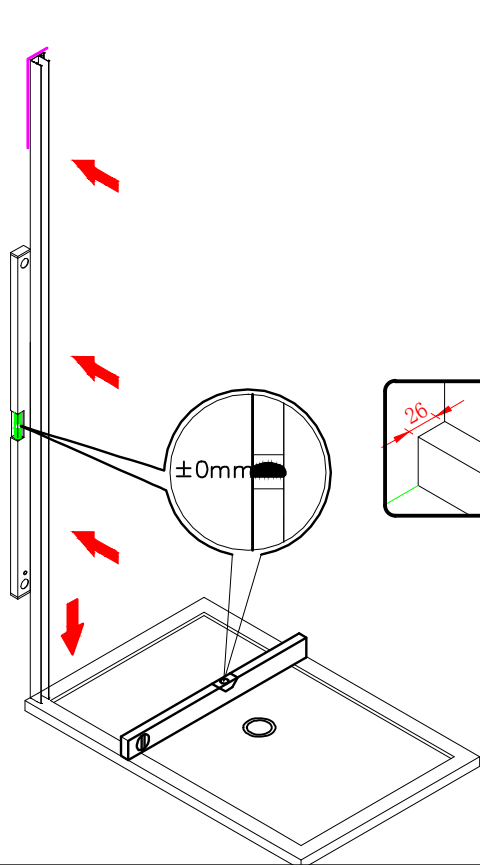

This product is heavy and will require two people to install.