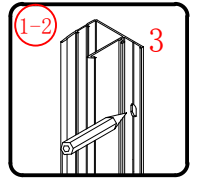

This product is heavy and will require two people to install.