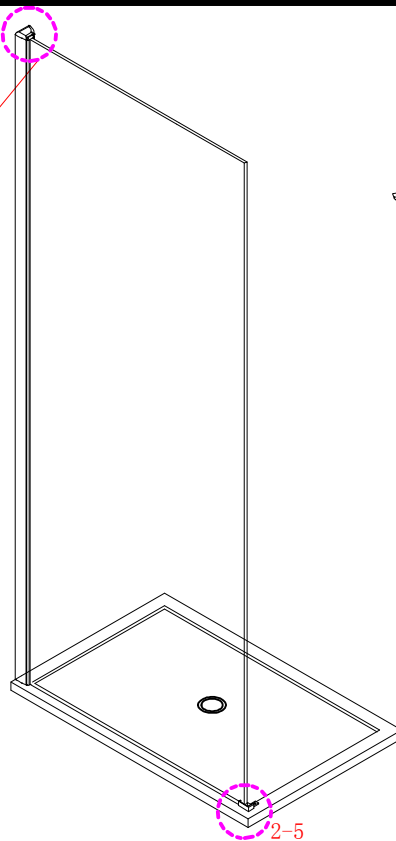

This product is heavy and will require two people to install.