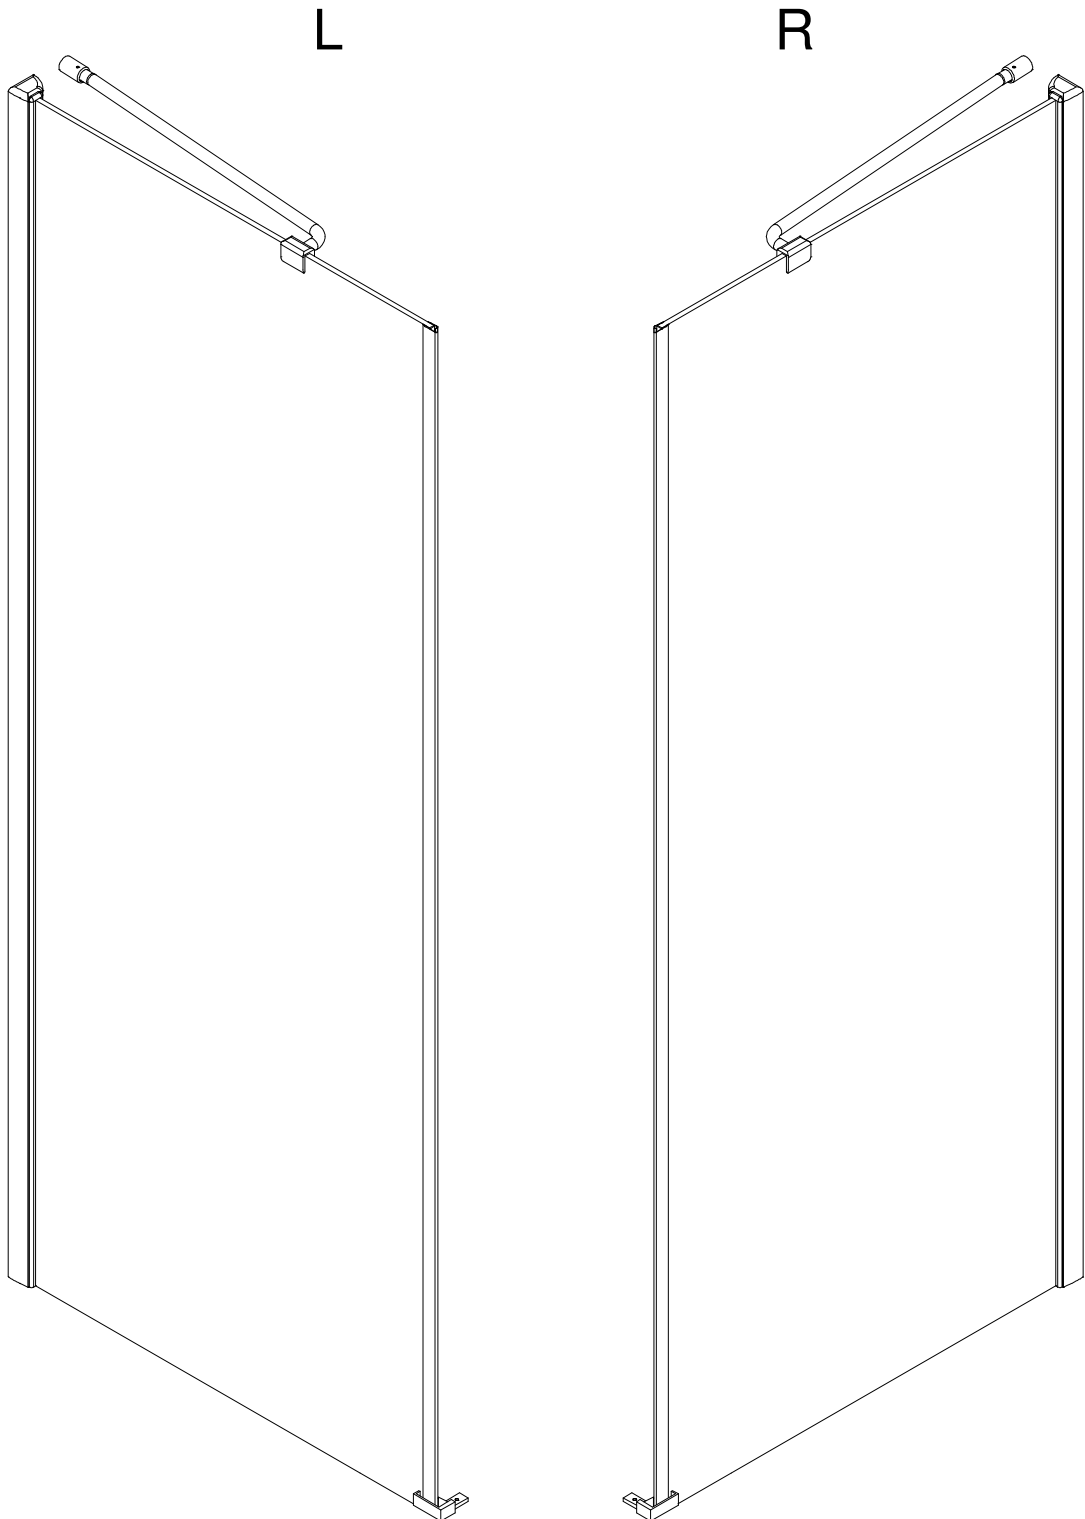

CEZARES®

Hinged door

Installation instructions

(For BERGAMO-60/(30/40/50/60))

BERGAMO-13

BERGAMO-A-1/BERGAMO-AH-1

BERGAMO-A-2/BERGAMO-AH-2

■ General Information

Note: Safety glass can not be re-worked.

■ Installation

Please read these instructions carefully before start of installation.

The wall post has up to 20mm of adjustment for out of true wall situations.

Ensure that the shower tray is fitted level and that after assembly of enclosure there is a full and continuous bead of sealant between the top of the shower tray and the tile joint.

- ⑰ x 1

- ⑱ x 1

- ⑳ x 3

ST4X12
- ㉑ x 3

- ㉒ x 3

- ㉓ x 4+4

∅8X30
- ㉔ x 4+4

ST5X30
- ㉕ x 3

This product is heavy and will require two people to install.

This product is heavy and will require two people to install.

This product is heavy and will require two people to install.

Installation instructions
(For VERONA-Side panel)