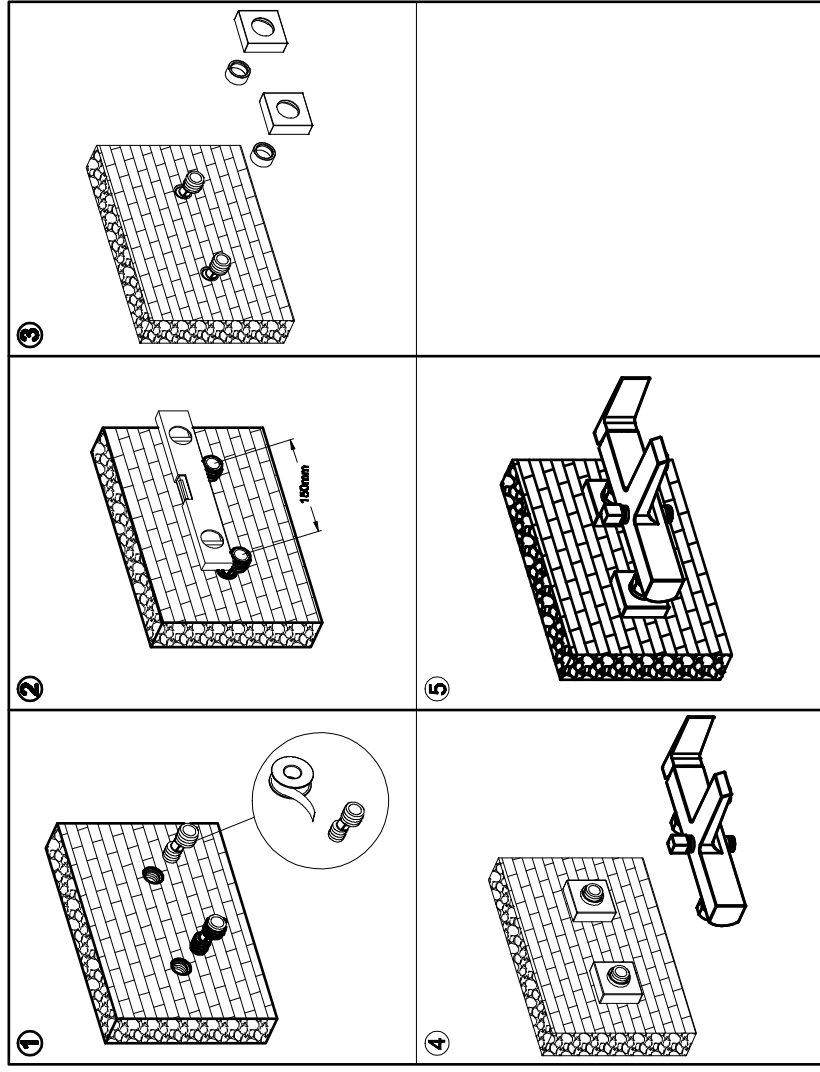

Single lever shower mixer  
 Art. NO.: ARL-VASIM-CRM  
 Installation

Technical drawing

"Spare parts" in all manuals