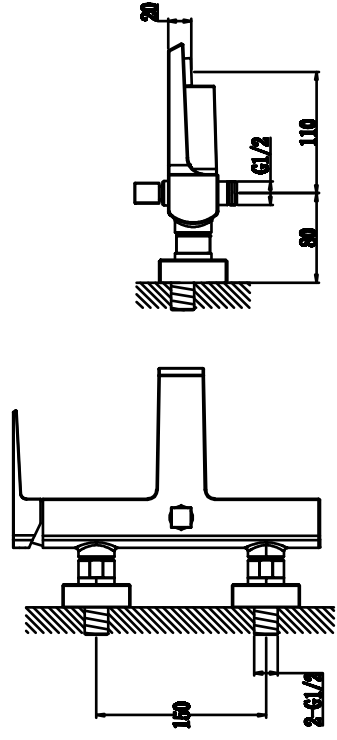

Single lever shower mixer  
 Art. NO.: ARL-VASIM-CRM  
 Installation

Technical drawing

"Spare parts" in all manuals