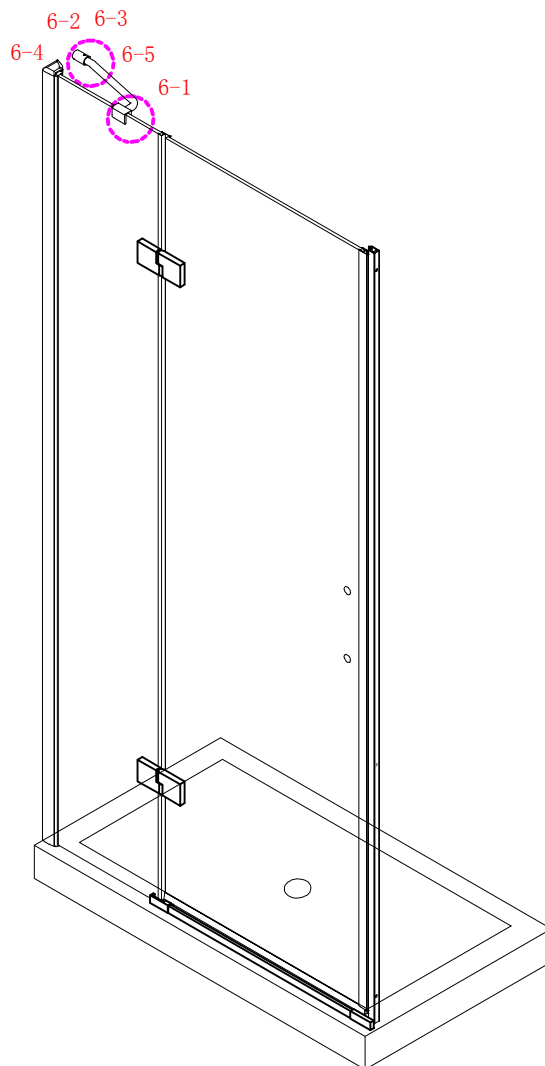

Note: Safety glass can not be re-worked.

■ Installation

Please read these instructions carefully before start of installation.

The wall post has up to 20mm of adjustment for out of true wall situations.

Ensure that the shower tray is fitted level and that after assembly of enclosure there is a full and continuous bead of sealant between the top of the shower tray and the tile joint.

Ø8mm
19 x3

Ø8X30

20 x3

ST5X30

This product is heavy and will require two people to install.

19x4
Ø8X30

20x4
ST5X30

This product is heavy and will require two people to install.