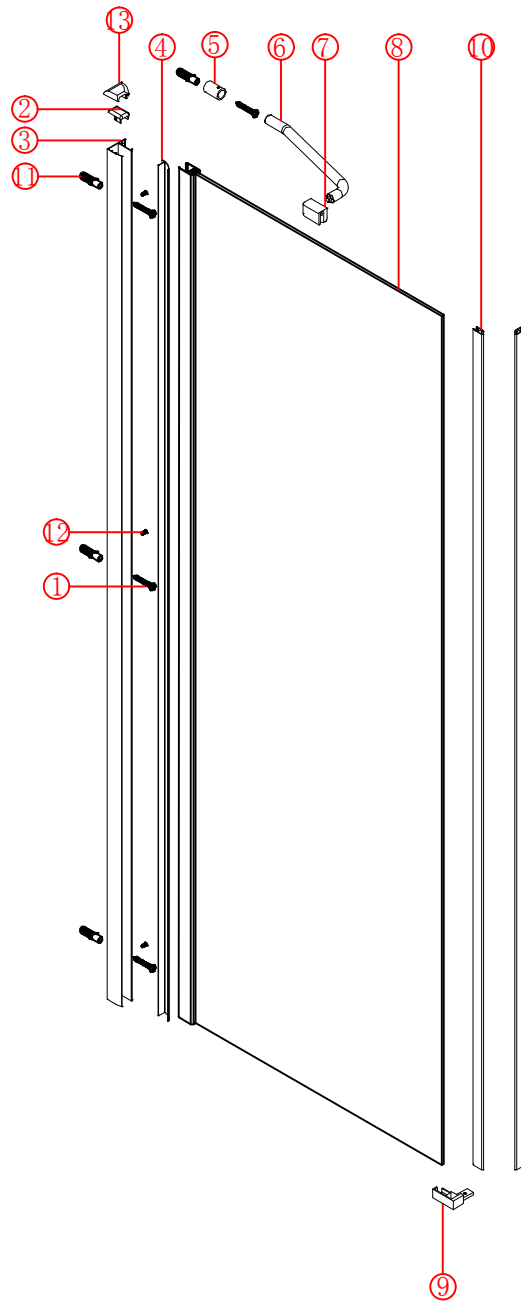

Note: Safety glass can not be re-worked.

■ Installation

Please read these instructions carefully before start of installation.

The wall post has up to 20mm of adjustment for out of true wall situations.

Ensure that the shower tray is fitted level and that after assembly of enclosure there is a full and continuous bead of sealant between the top of the shower tray and the tile joint.

■ Shower Tray Installation

The shower tray must be sited against a structural wall.

Water proof walling or tiling should be fitted so that it sits on the top of the tray rim.

■ Aftercare Instructions

After use, your shower should be cleaned with soap and water. This is particularly important in hard water districts where insoluble lime salts may be deposited and allowed to build up. Cleaners of a gritty or abrasive nature should not be used. Care should be taken to avoid contact with strong chemicals such as organic solvents and strippers.

Ø8mm
19 x3

Ø8X30

20 x3

ST5X30

This product is heavy and will require two people to install.

19x4
Ø8X30

20x4
ST5X30

This product is heavy and will require two people to install.

This product is heavy and will require two people to install.

This product is heavy and will require two people to install.

Installation instructions
(For VERONA-Side panel)

This product is heavy and will require two people to install.