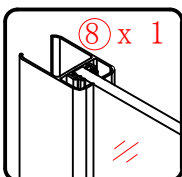

Ø8mm
19 x3

Ø8X30

20 x3

ST5X30

This product is heavy and will require two people to install.

19x4
Ø8X30

20x4
ST5X30

This product is heavy and will require two people to install.

This product is heavy and will require two people to install.

This product is heavy and will require two people to install.

Installation instructions
(For VERONA-Side panel)

This product is heavy and will require two people to install.