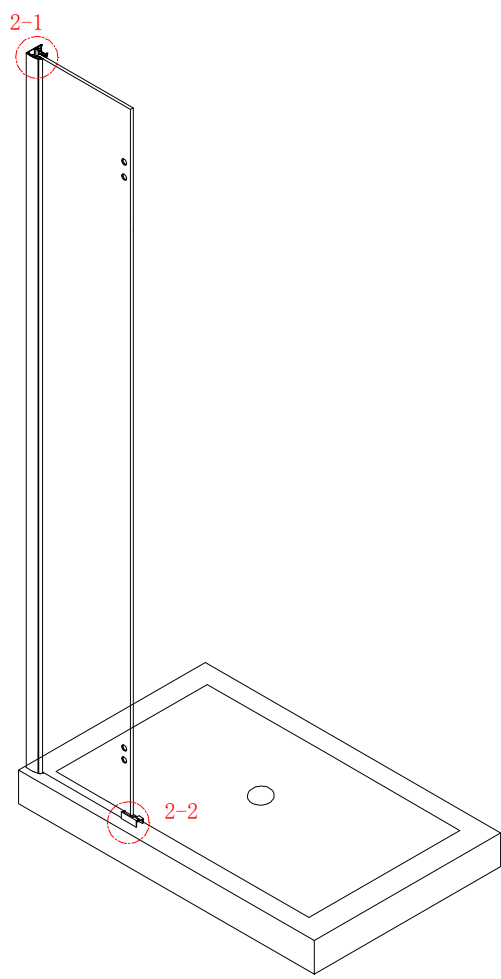

Note: Safety glass can not be re-worked.

■ Installation

Please read these instructions carefully before start of installation.

The wall post has up to 20mm of adjustment for out of true wall situations.

Ensure that the shower tray is fitted level and that after assembly of enclosure there is a full and continuous bead of sealant between the top of the shower tray and the tile joint.

Ø8mm
19 x3

Ø8X30

20 x3

ST5X30

This product is heavy and will require two people to install.

19x4
Ø8X30

20x4
ST5X30

This product is heavy and will require two people to install.