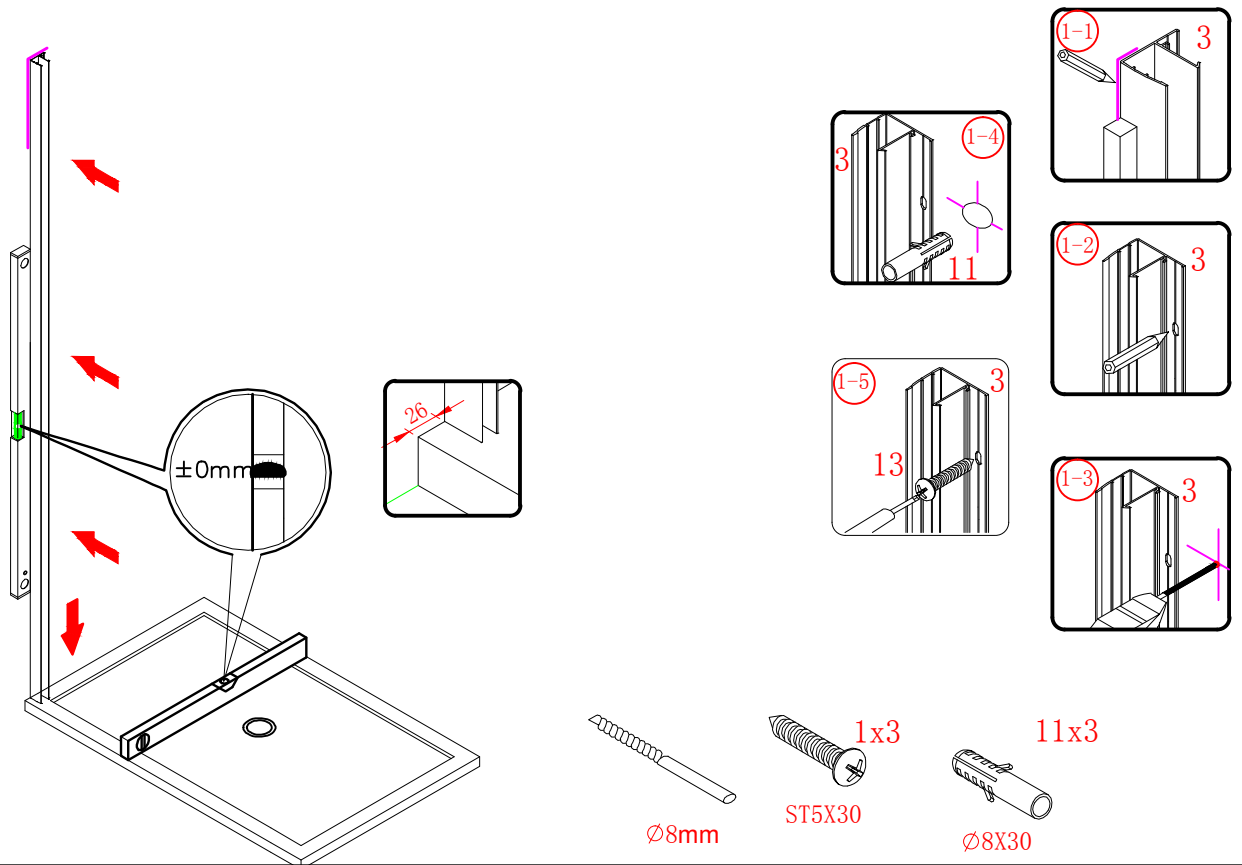

Ø8mm
19 x3

Ø8X30

20 x3

ST5X30

This product is heavy and will require two people to install.

19x4
Ø8X30

20x4
ST5X30

This product is heavy and will require two people to install.

This product is heavy and will require two people to install.

This product is heavy and will require two people to install.

Installation instructions
(For VERONA-Side panel)

This product is heavy and will require two people to install.