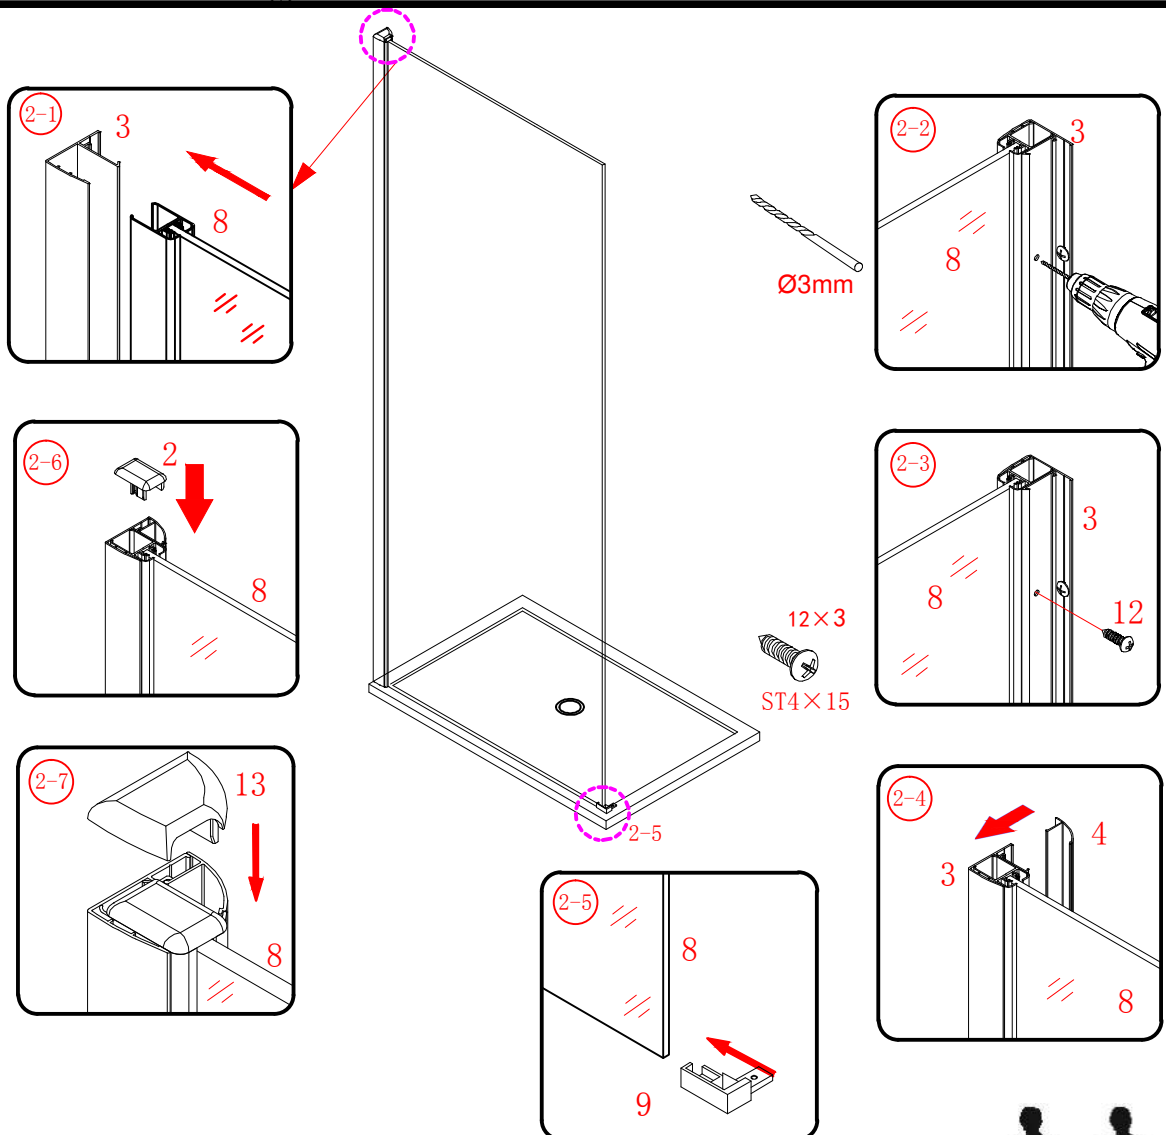

Note: Safety glass can not be re-worked.

■ Installation

Please read these instructions carefully before start of installation.

The wall post has up to 20mm of adjustment for out of true wall situations.

Ensure that the shower tray is fitted level and that after assembly of enclosure there is a full and continuous bead of sealant between the top of the shower tray and the tile joint.

Ø8mm
19 x3

Ø8X30

20 x3

ST5X30

This product is heavy and will require two people to install.

19x4
Ø8X30

20x4
ST5X30

This product is heavy and will require two people to install.

This product is heavy and will require two people to install.

This product is heavy and will require two people to install.

Installation instructions
(For VERONA-Side panel)

This product is heavy and will require two people to install.