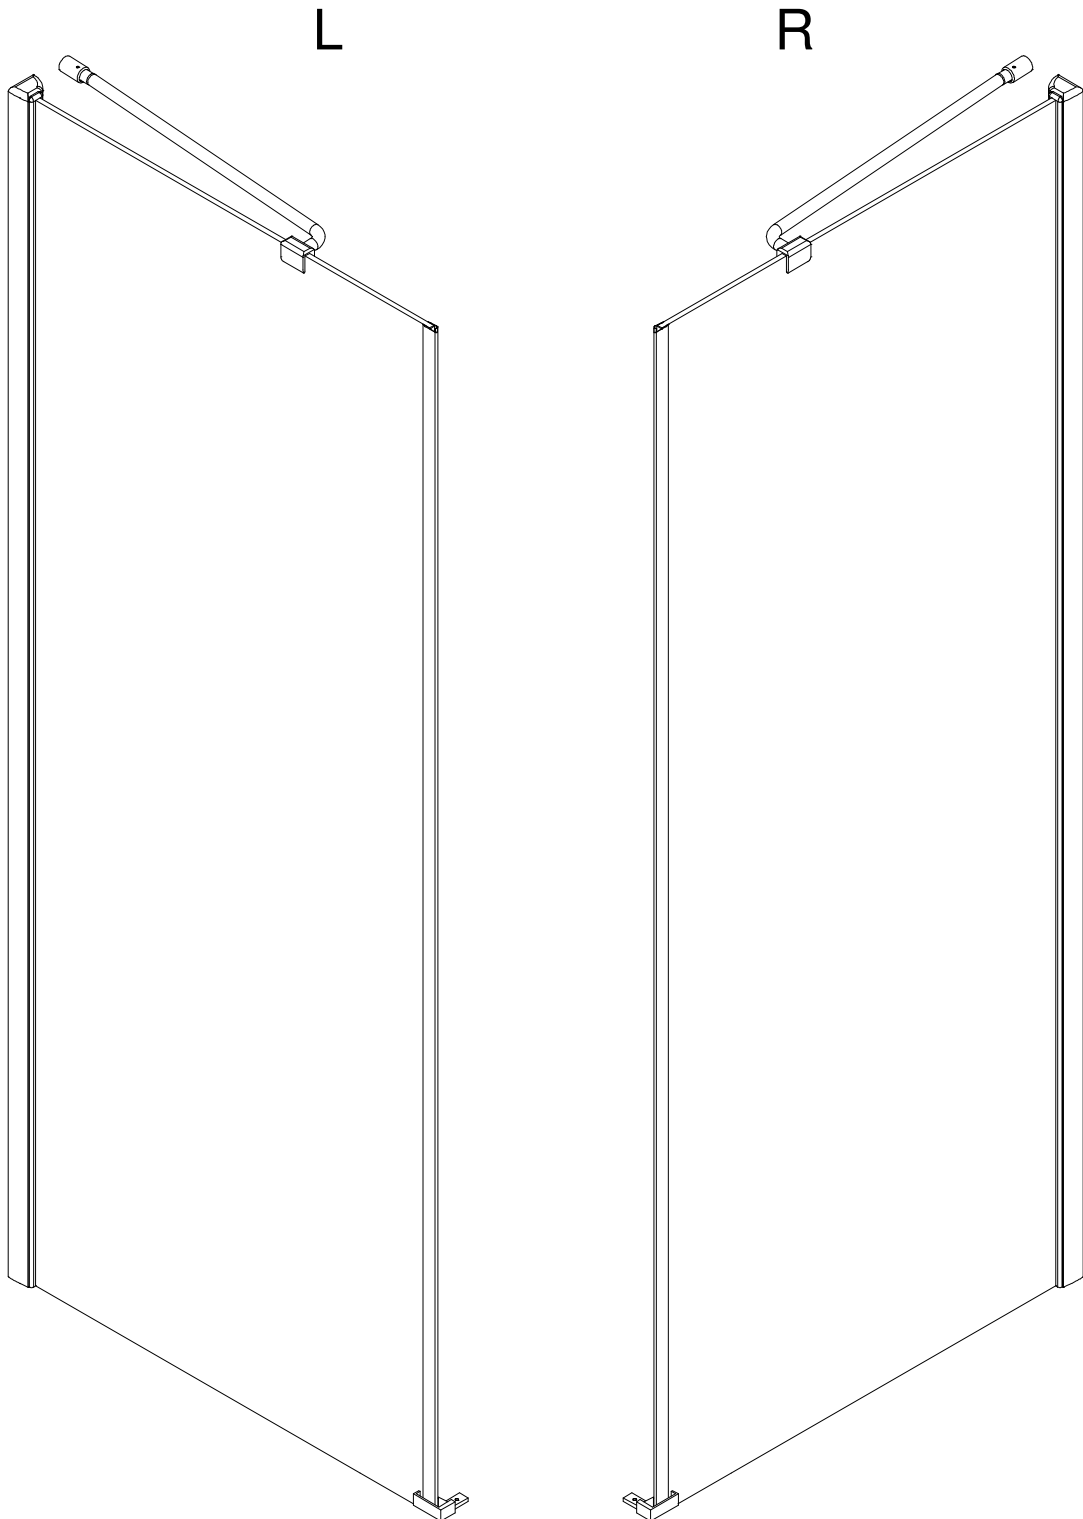

CEZARES®

Hinged door

Installation instructions

(For BERGAMO-60/(30/40/50/60))

BERGAMO-13

BERGAMO-A-1/BERGAMO-AH-1

BERGAMO-A-2/BERGAMO-AH-2

■ General Information

Note: Safety glass can not be re-worked.

■ Installation

Please read these instructions carefully before start of installation.

The wall post has up to 20mm of adjustment for out of true wall situations.

Ensure that the shower tray is fitted level and that after assembly of enclosure there is a full and continuous bead of sealant between the top of the shower tray and the tile joint.

Ø8mm
19 x3

Ø8X30

20 x3

ST5X30

This product is heavy and will require two people to install.

19x4
Ø8X30

20x4
ST5X30

This product is heavy and will require two people to install.

This product is heavy and will require two people to install.

This product is heavy and will require two people to install.

Installation instructions
(For VERONA-Side panel)

This product is heavy and will require two people to install.