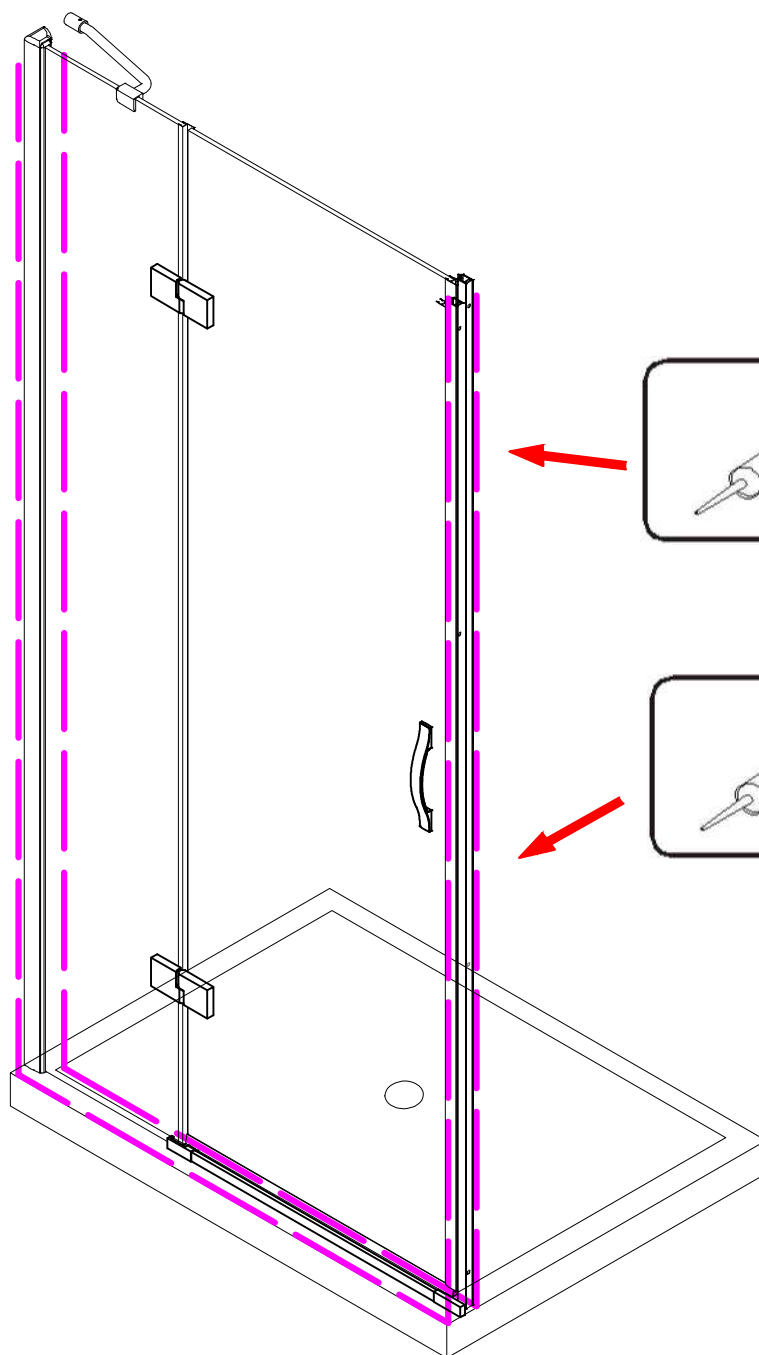

Note: Safety glass can not be re-worked.

■ Installation

Please read these instructions carefully before start of installation.

The wall post has up to 20mm of adjustment for out of true wall situations.

Ensure that the shower tray is fitted level and that after assembly of enclosure there is a full and continuous bead of sealant between the top of the shower tray and the tile joint.

Ø8mm
19 x3

Ø8X30

20 x3

ST5X30

This product is heavy and will require two people to install.

19x4
Ø8X30

20x4
ST5X30

This product is heavy and will require two people to install.

This product is heavy and will require two people to install.

This product is heavy and will require two people to install.

Installation instructions
(For VERONA-Side panel)

This product is heavy and will require two people to install.