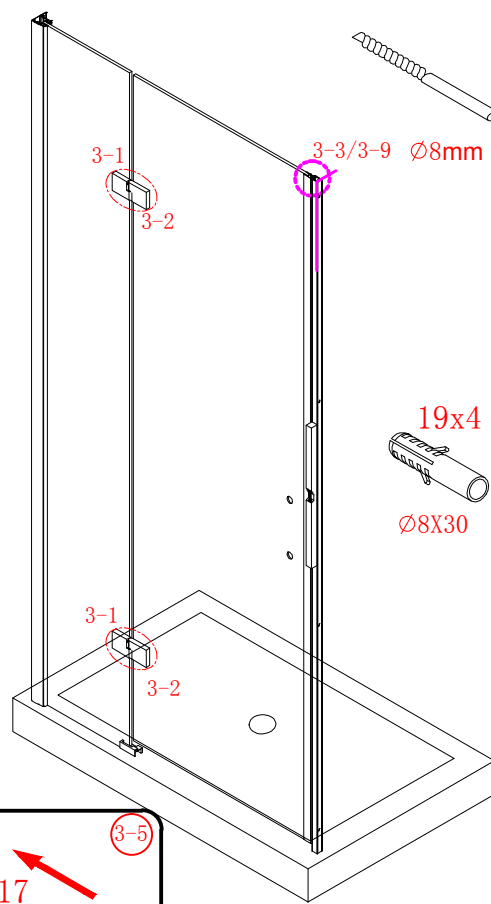

Note: Safety glass can not be re-worked.

■ Installation

Please read these instructions carefully before start of installation.

The wall post has up to 20mm of adjustment for out of true wall situations.

Ensure that the shower tray is fitted level and that after assembly of enclosure there is a full and continuous bead of sealant between the top of the shower tray and the tile joint.

Ø8mm
19 x3

Ø8X30

20 x3

ST5X30

This product is heavy and will require two people to install.

19x4
Ø8X30

20x4
ST5X30

This product is heavy and will require two people to install.