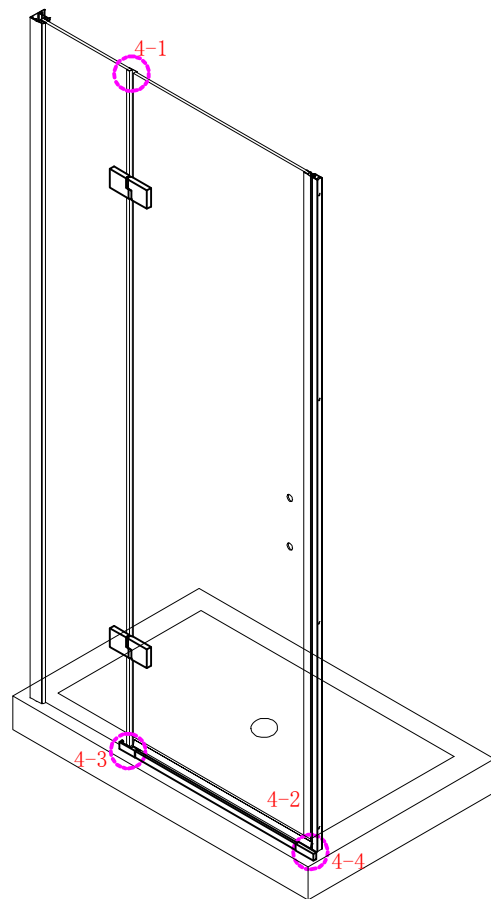

Note: Safety glass can not be re-worked.

■ Installation

Please read these instructions carefully before start of installation.

The wall post has up to 20mm of adjustment for out of true wall situations.

Ensure that the shower tray is fitted level and that after assembly of enclosure there is a full and continuous bead of sealant between the top of the shower tray and the tile joint.

Ø8mm
19 x3

Ø8X30

20 x3

ST5X30

This product is heavy and will require two people to install.

19x4
Ø8X30

20x4
ST5X30

This product is heavy and will require two people to install.