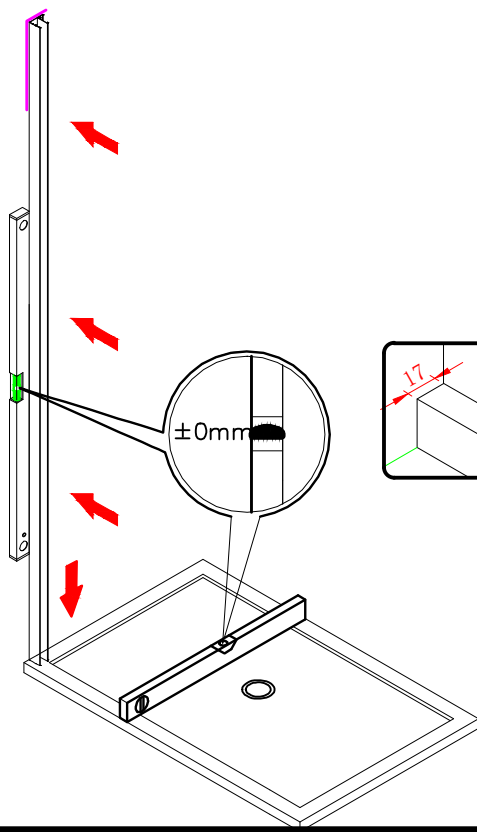

Note: Safety glass can not be re-worked.

■ Installation

Please read these instructions carefully before start of installation.

The wall post has up to 20mm of adjustment for out of true wall situations.

Ensure that the shower tray is fitted level and that after assembly of enclosure there is a full and continuous bead of sealant between the top of the shower tray and the tile joint.

- ⑰ x 1

- ⑱ x 1

- ⑳ x 3

ST4X12
- ㉑ x 3

- ㉒ x 3

- ㉓ x 1

- ㉔ x 1

This product is heavy and will require two people to install.

Ø8mm
19 x3

Ø8X30

20 x3

ST5X30

This product is heavy and will require two people to install.

19x4
Ø8X30

20x4
ST5X30

This product is heavy and will require two people to install.