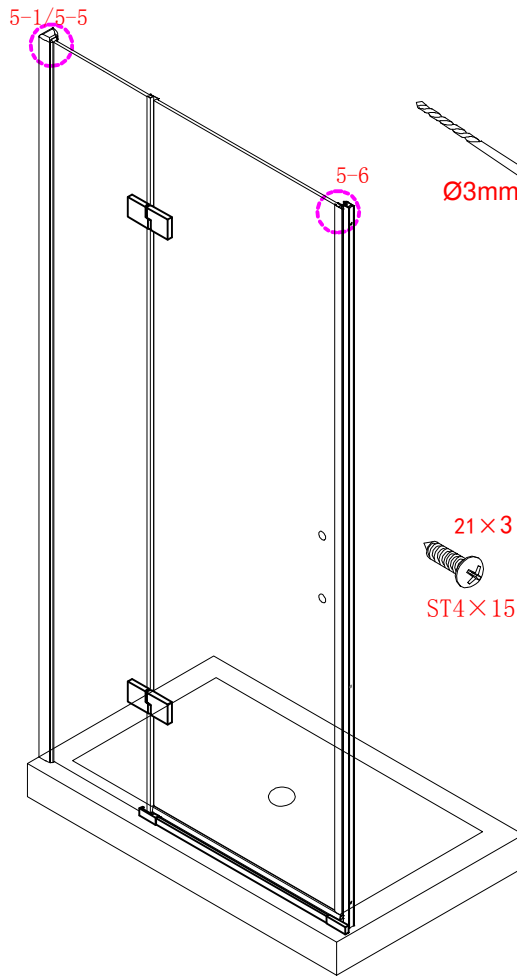

Note: Safety glass can not be re-worked.

■ Installation

Please read these instructions carefully before start of installation.

The wall post has up to 20mm of adjustment for out of true wall situations.

Ensure that the shower tray is fitted level and that after assembly of enclosure there is a full and continuous bead of sealant between the top of the shower tray and the tile joint.

Ø8mm
19 x3

Ø8X30

20 x3

ST5X30

This product is heavy and will require two people to install.

19x4
Ø8X30

20x4
ST5X30

This product is heavy and will require two people to install.