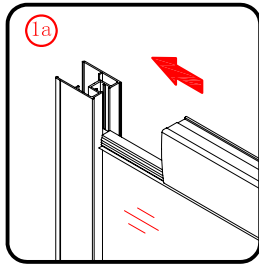

This product is heavy and will require two people to install.