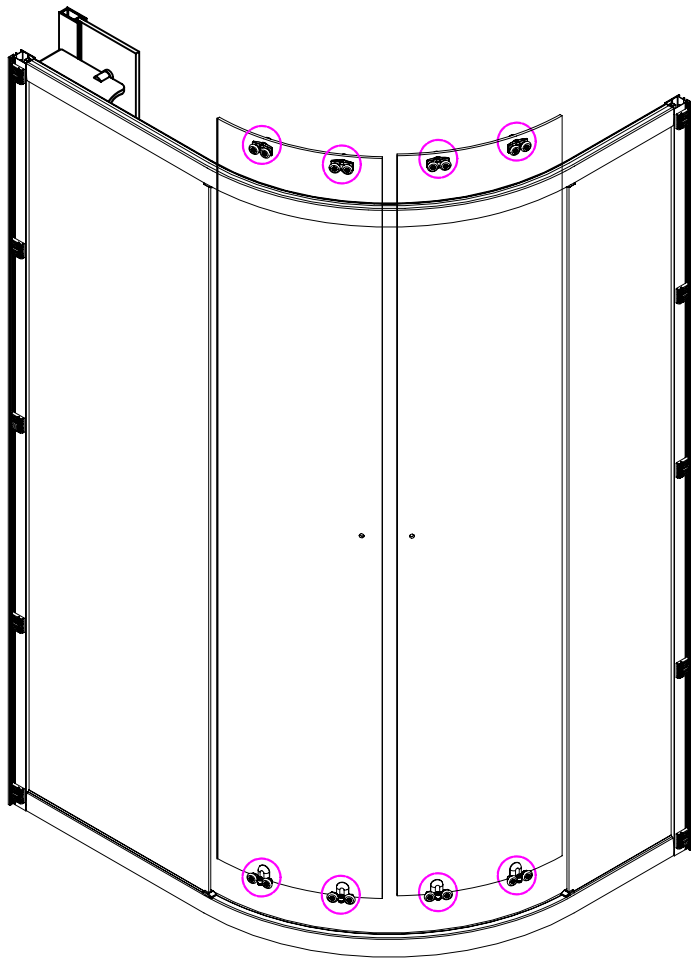

This product is heavy and will require two people to install.