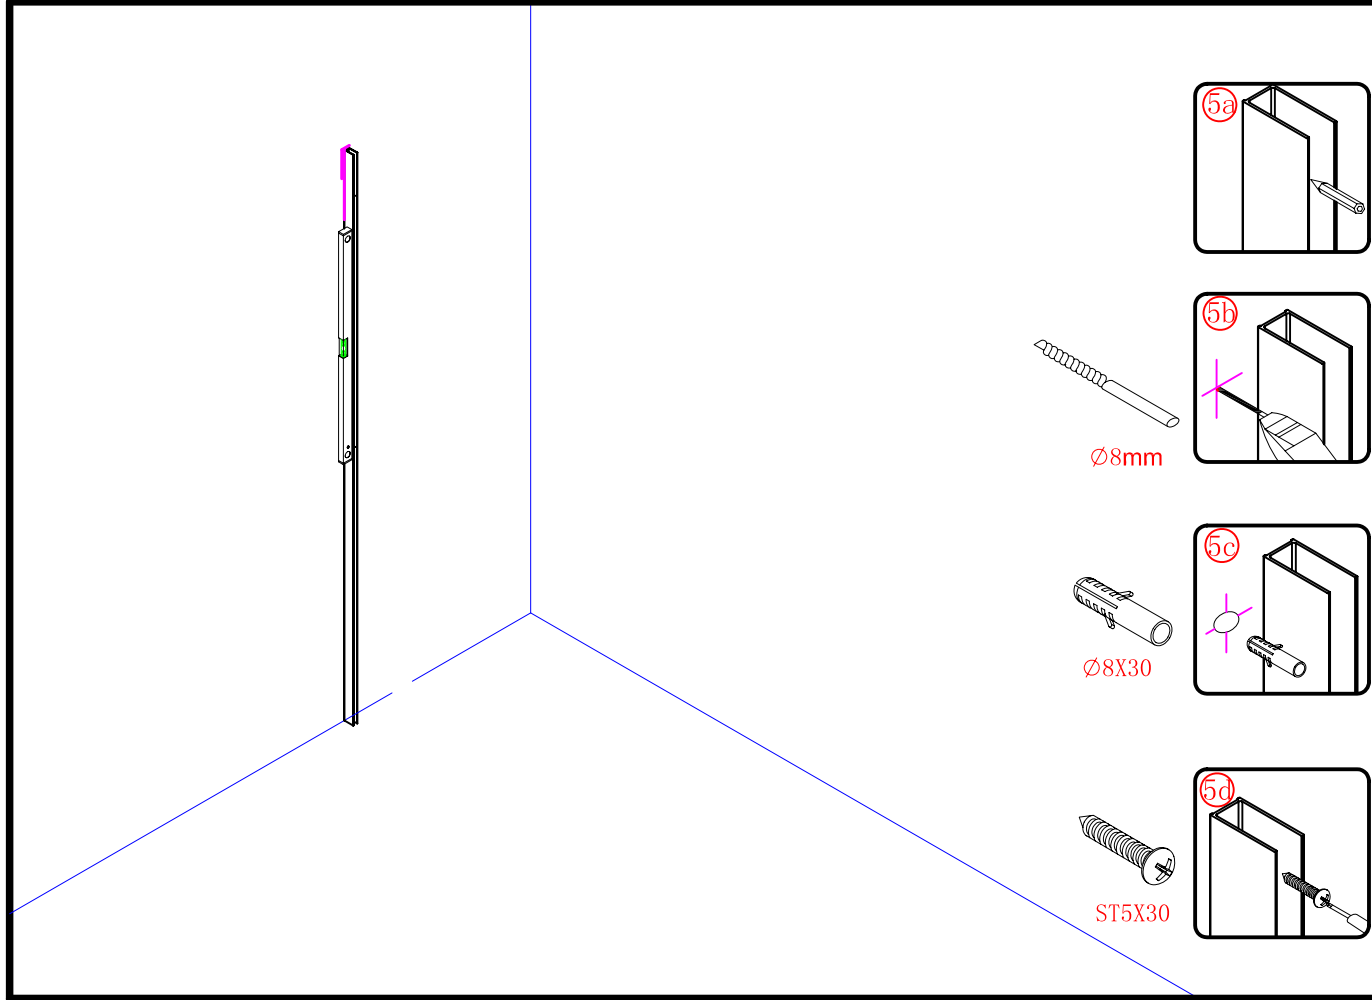

Note: Safety glass can not be re-worked.

■ Installation

Please read these instructions carefully before start of installation.

The wall post has up to 20mm of adjustment for out of true wall situations.

Ensure that the shower tray is fitted level and that after assembly of enclosure there is a full and continuous bead of sealant between the top of the shower tray and the title joint.

Special care should be taken when drilling walls to avoid hidden pipes or electrical cables.

Note: This product is heavy and will require two people to install.

Please remove protective film from aluminium profiles before installation.

This product is heavy and will require two people to install.

This product is heavy and will require two people to install.

This product is heavy and will require two people to install.

This product is heavy and will require two people to install.