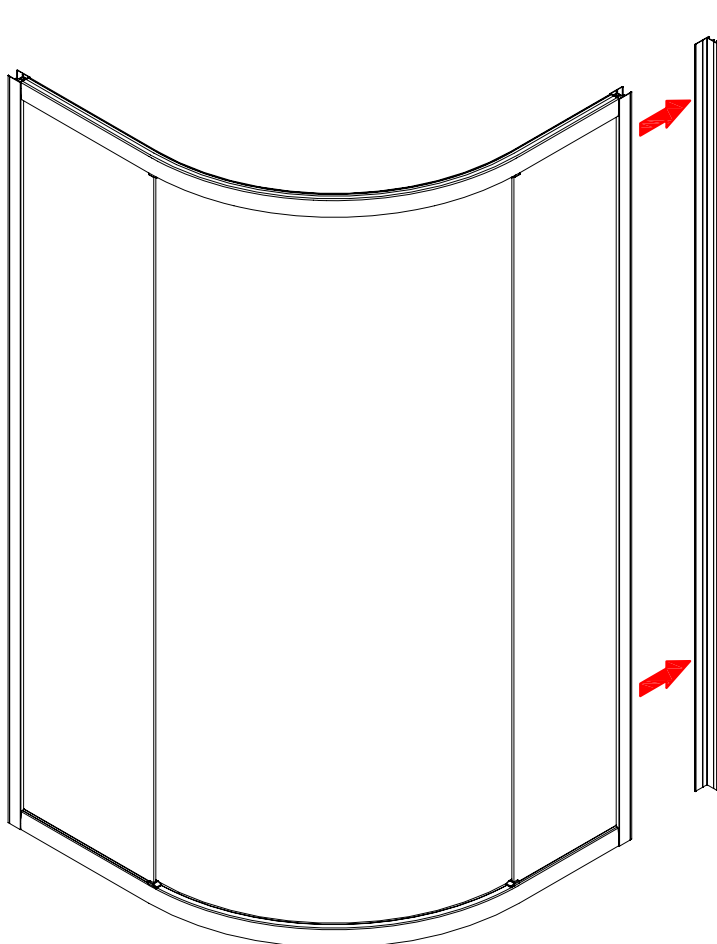

This product is heavy and will require two people to install.