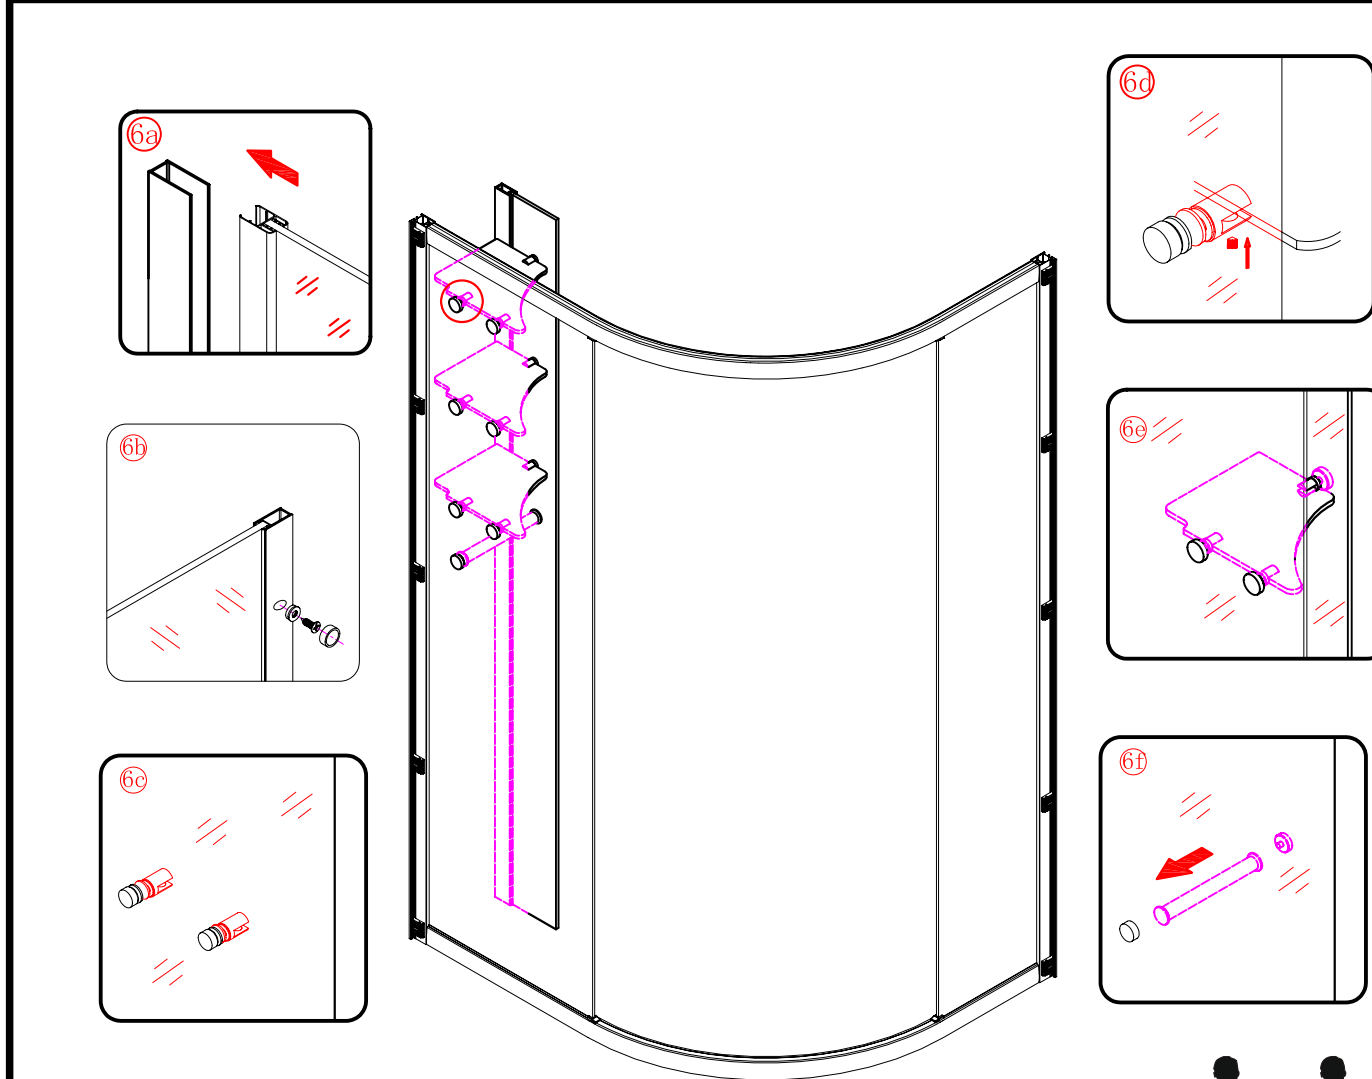

Note: Safety glass can not be re-worked.

■ Installation

Please read these instructions carefully before start of installation.

The wall post has up to 20mm of adjustment for out of true wall situations.

Ensure that the shower tray is fitted level and that after assembly of enclosure there is a full and continuous bead of sealant between the top of the shower tray and the title joint.

Special care should be taken when drilling walls to avoid hidden pipes or electrical cables.

Note: This product is heavy and will require two people to install.

Please remove protective film from aluminium profiles before installation.

■ Shower Tray Installation

The shower tray must be sited against a structural wall.

Water proof walling or tiling should be fitted so that it sits on the top of the tray rim.

■ Aftercare Instructions

After use, your shower should be cleaned with soap and water. This is particularly important in hard water districts where insoluble lime salts may be deposited and allowed to build up. Cleaners of a gritty or abrasive nature should not be used. Care should be taken to avoid contact with strong chemicals such as organic solvents and strippers.

This product is heavy and will require two people to install.

This product is heavy and will require two people to install.

This product is heavy and will require two people to install.

This product is heavy and will require two people to install.