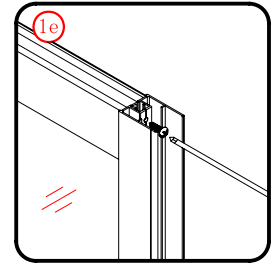

This product is heavy and will require two people to install.