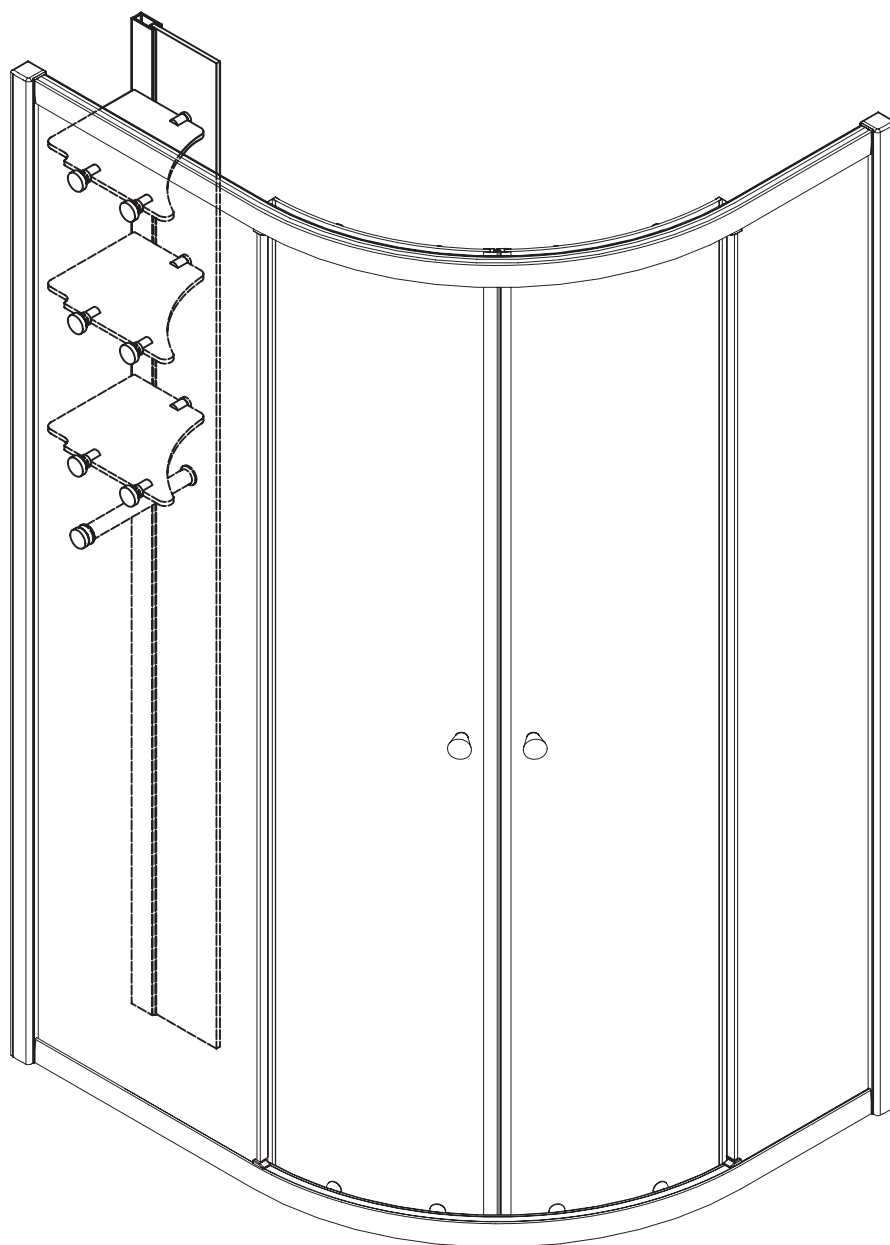

Sliding door

Installation Manual

ANIMA RH2

■ General Information

Please inspect the product immediately upon receipt for transit damage, missing packs/parts or manufacturing fault. Damage reported later cannot be accepted. Please handle the product with care avoiding knocks and shock loading to all sides and edges of the glass.

Note: Safety glass can not be re-worked.

■ Installation

Please read these instructions carefully before start of installation.

The wall post has up to 20mm of adjustment for out of true wall situations.

Ensure that the shower tray is fitted level and that after assembly of enclosure there is a full and continuous bead of sealant between the top of the shower tray and the title joint.

Special care should be taken when drilling walls to avoid hidden pipes or electrical cables.

Note: This product is heavy and will require two people to install.

Please remove protective film from aluminium profiles before installation.