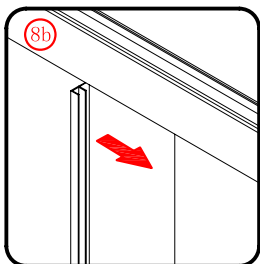

Note: Safety glass can not be re-worked.

■ Installation

Please read these instructions carefully before start of installation.

The wall post has up to 20mm of adjustment for out of true wall situations.

Ensure that the shower tray is fitted level and that after assembly of enclosure there is a full and continuous bead of sealant between the top of the shower tray and the title joint.

This product is heavy and will require two people to install.

This product is heavy and will require two people to install.

This product is heavy and will require two people to install.

This product is heavy and will require two people to install.