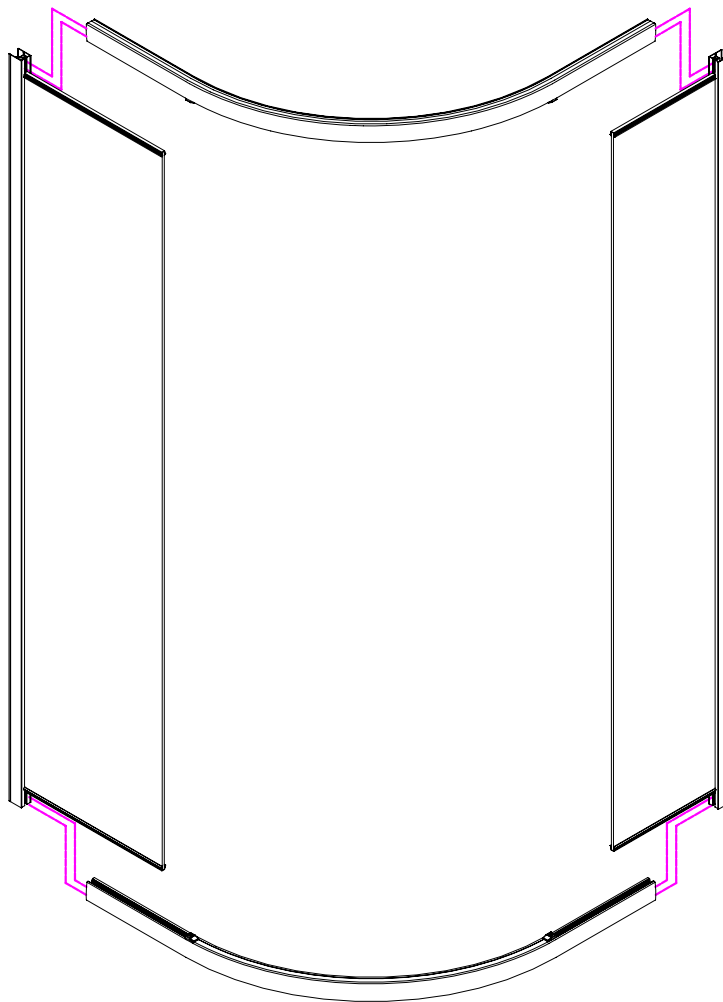

This product is heavy and will require two people to install.