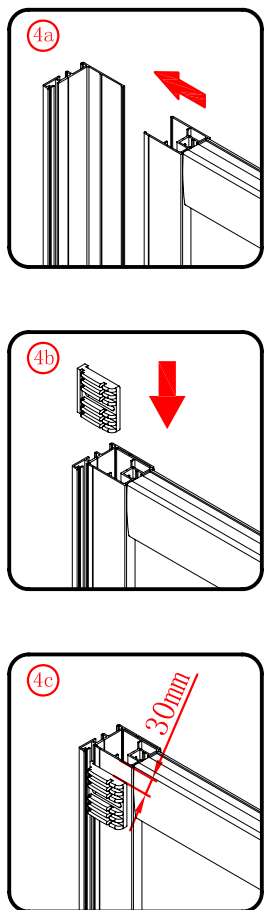

This product is heavy and will require two people to install.