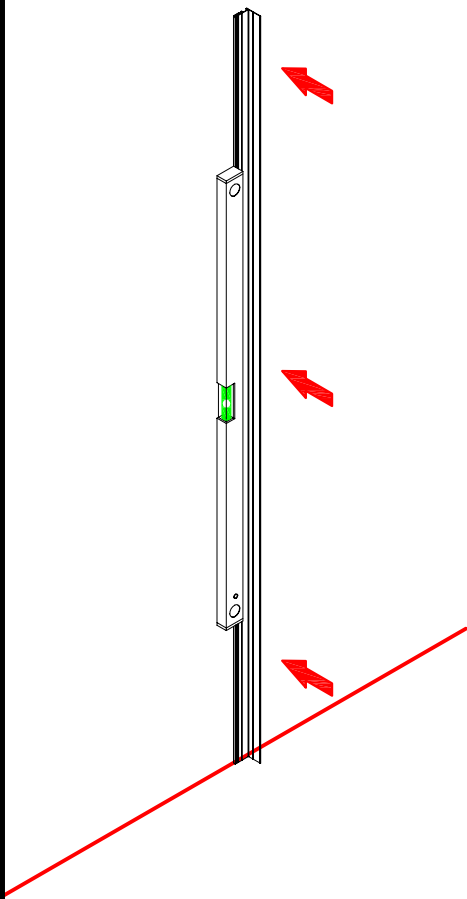

This product is heavy and will require two people to install.