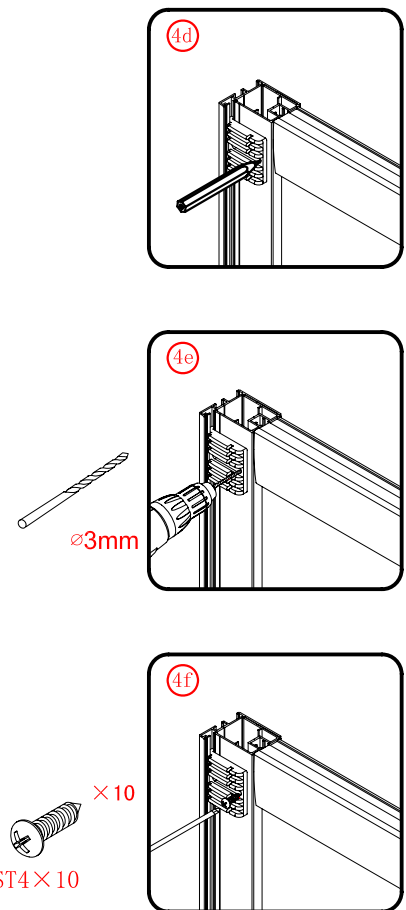

This product is heavy and will require two people to install.