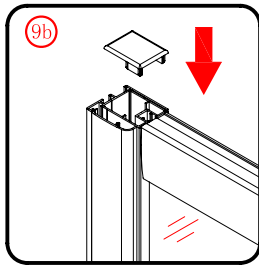

This product is heavy and will require two people to install.