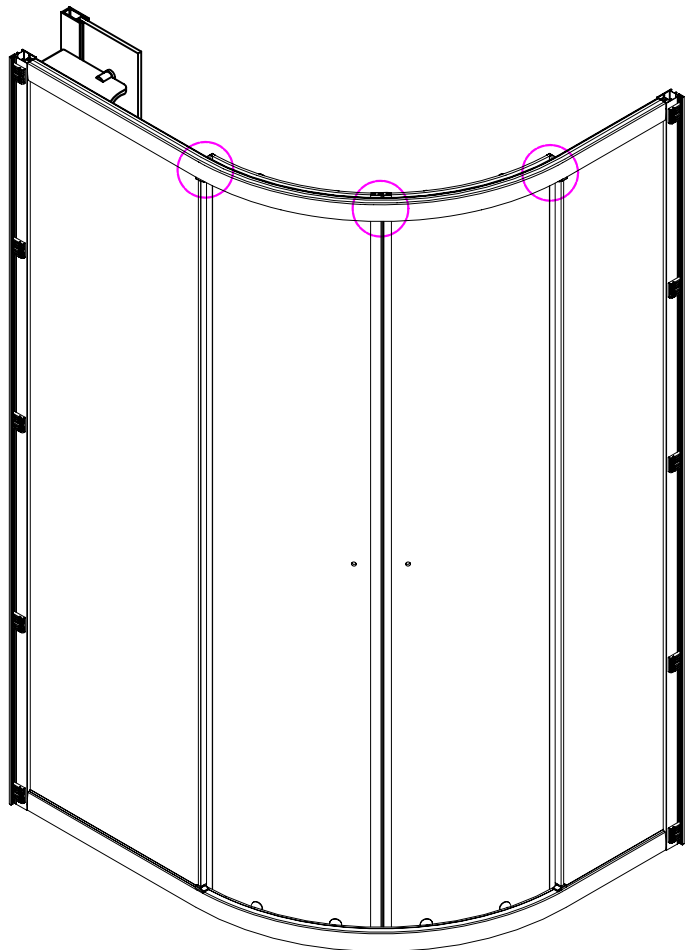

This product is heavy and will require two people to install.