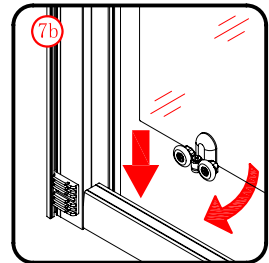

Note: Safety glass can not be re-worked.

■ Installation

Please read these instructions carefully before start of installation.

The wall post has up to 20mm of adjustment for out of true wall situations.

Ensure that the shower tray is fitted level and that after assembly of enclosure there is a full and continuous bead of sealant between the top of the shower tray and the title joint.

This product is heavy and will require two people to install.

This product is heavy and will require two people to install.

This product is heavy and will require two people to install.

This product is heavy and will require two people to install.

This product is heavy and will require two people to install.

This product is heavy and will require two people to install.