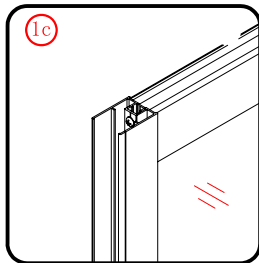

This product is heavy and will require two people to install.