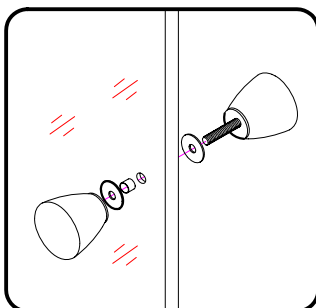

Note: Safety glass can not be re-worked.

■ Installation

Please read these instructions carefully before start of installation.

The wall post has up to 20mm of adjustment for out of true wall situations.

Ensure that the shower tray is fitted level and that after assembly of enclosure there is a full and continuous bead of sealant between the top of the shower tray and the title joint.

Special care should be taken when drilling walls to avoid hidden pipes or electrical cables.

Note: This product is heavy and will require two people to install.

Please remove protective film from aluminium profiles before installation.

This product is heavy and will require two people to install.

This product is heavy and will require two people to install.

This product is heavy and will require two people to install.

This product is heavy and will require two people to install.

This product is heavy and will require two people to install.

This product is heavy and will require two people to install.