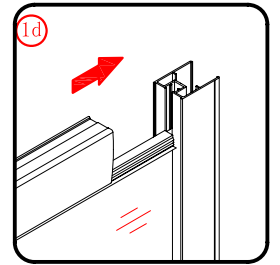

This product is heavy and will require two people to install.