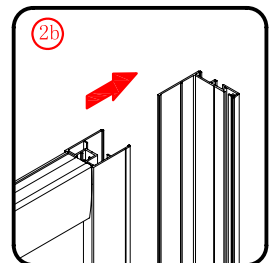

This product is heavy and will require two people to install.