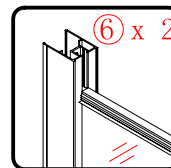

This product is heavy and will require two people to install.