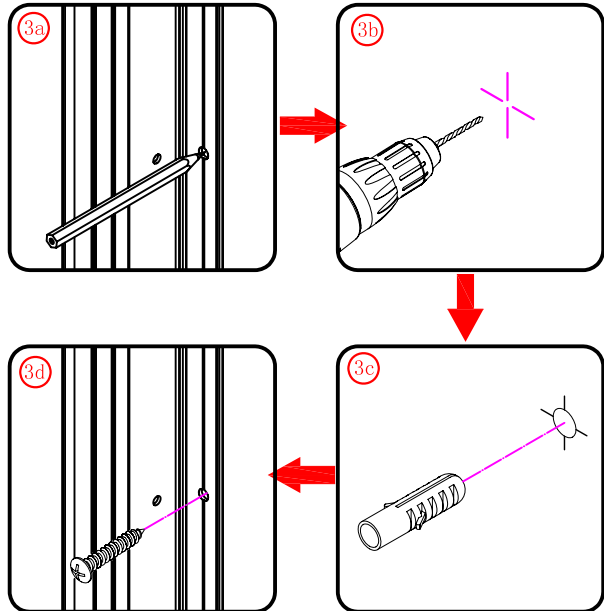

This product is heavy and will require two people to install.