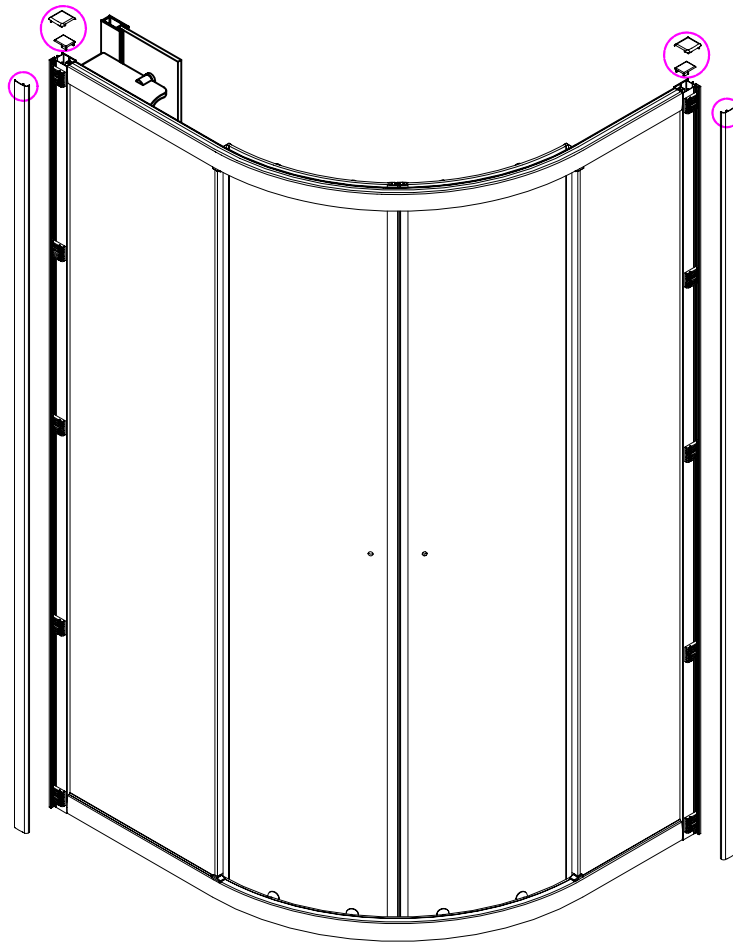

This product is heavy and will require two people to install.