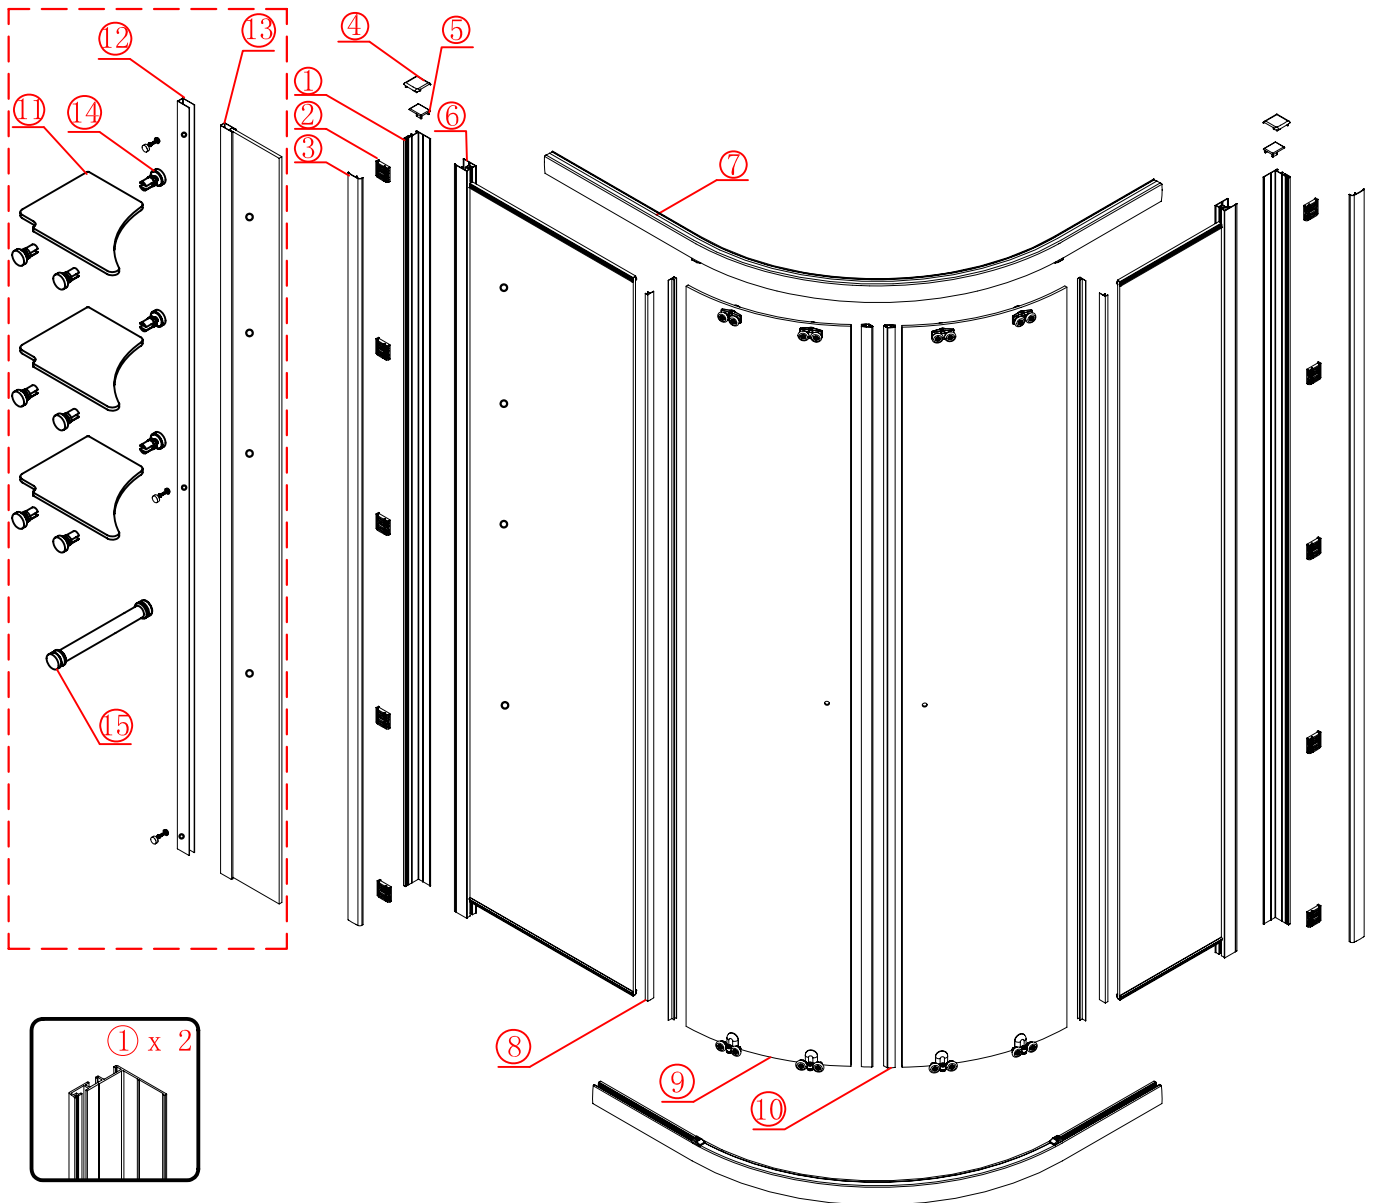

This product is heavy and will require two people to install.