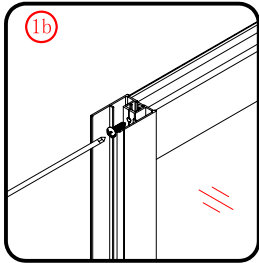

This product is heavy and will require two people to install.