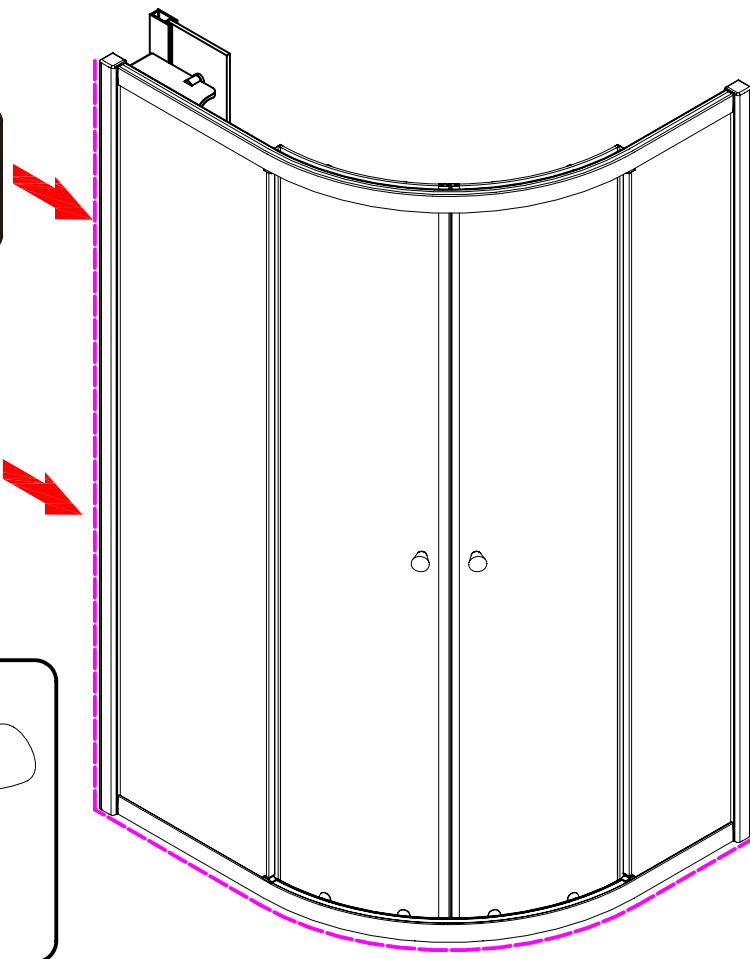

This product is heavy and will require two people to install.