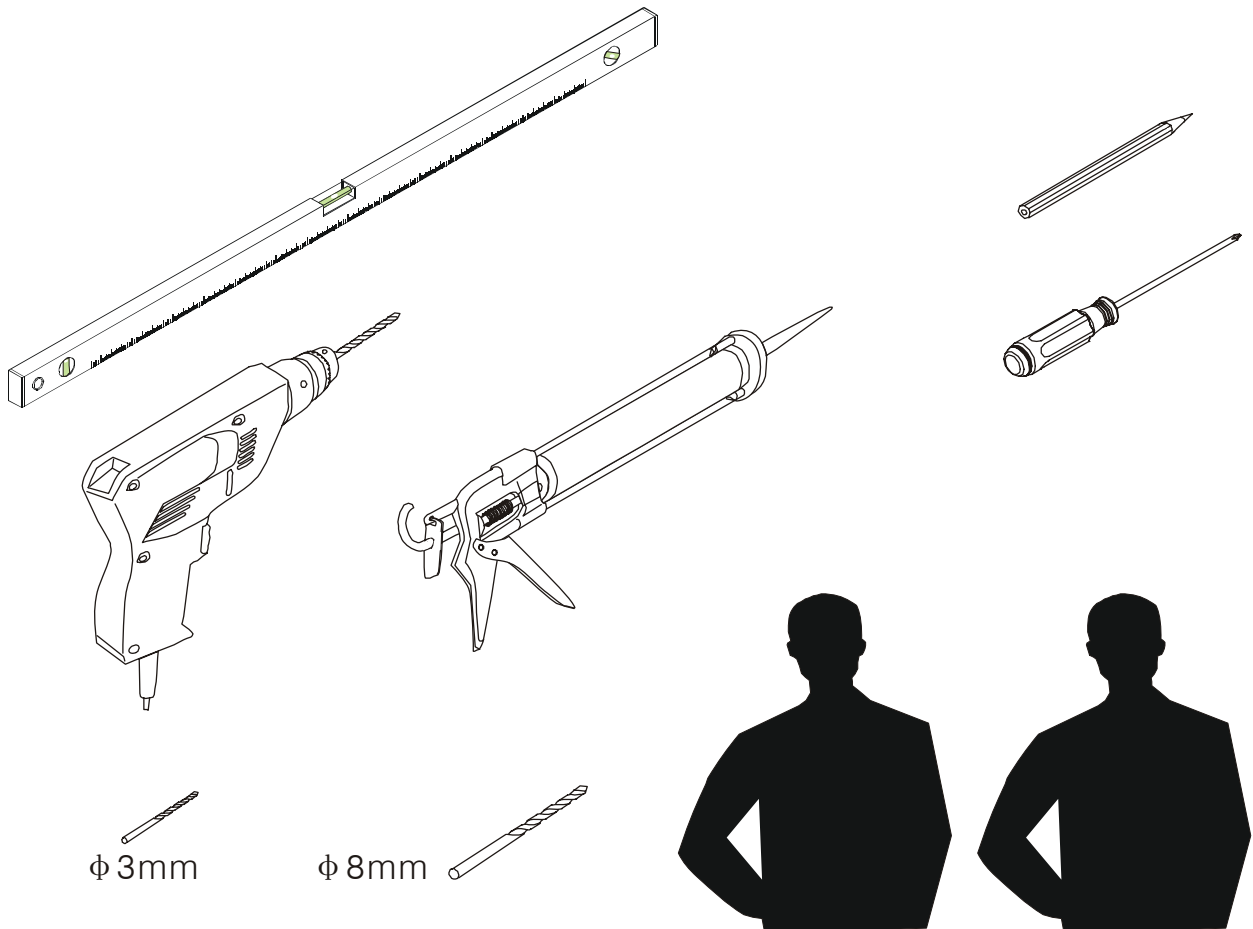

Note: Safety glass can not be re-worked.

■ Installation

Please read these instructions carefully before start of installation.

The wall post has up to 20mm of adjustment for out of true wall situations.

Ensure that the shower tray is fitted level and that after assembly of enclosure there is a full and continuous bead of sealant between the top of the shower tray and the title joint.

Special care should be taken when drilling walls to avoid hidden pipes or electrical cables.

Note: This product is heavy and will require two people to install.

Please remove protective film from aluminium profiles before installation.

■ Shower Tray Installation

The shower tray must be sited against a structural wall.

Water proof walling or tiling should be fitted so that it sits on the top of the tray rim.

■ Aftercare Instructions

After use, your shower should be cleaned with soap and water. This is particularly important in hard water districts where insoluble lime salts may be deposited and allowed to build up. Cleaners of a gritty or abrasive nature should not be used. Care should be taken to avoid contact with strong chemicals such as organic solvents and strippers.

Glass cleaners can be used but with caution, if in doubt contact the supplier of the cleaner in question.

Please keep these instructions for aftercare and customer service details.

Tools required

This product is heavy and will require two people to install.