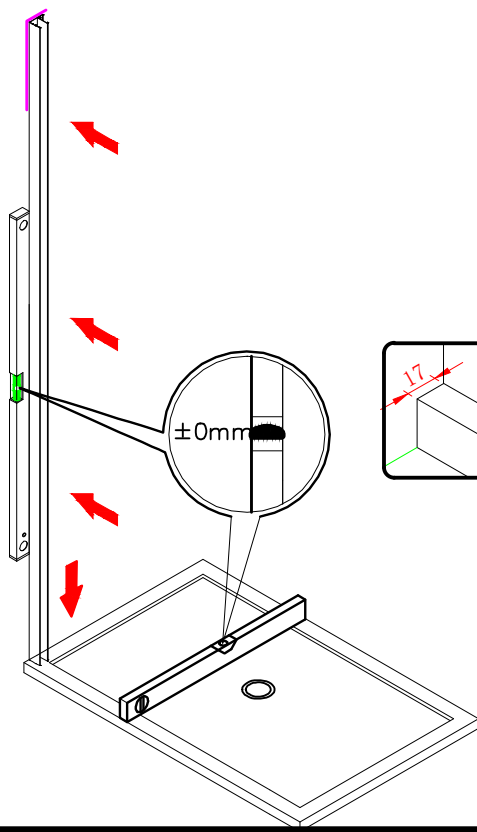

Note: Safety glass can not be re-worked.

■ Installation

Please read these instructions carefully before start of installation.

The wall post has up to 20mm of adjustment for out of true wall situations.

Ensure that the shower tray is fitted level and that after assembly of enclosure there is a full and continuous bead of sealant between the top of the shower tray and the tile joint.

L/R

- ⑮ x 1

⑯ x 1

⑰ x 1

⑱ x 1

⑳ x 3

ST4X12

㉑ x 3

㉒ x 3

This product is heavy and will require two people to install.

Ø8mm
19 x3

Ø8X30

20 x3

ST5X30

This product is heavy and will require two people to install.

This product is heavy and will require two people to install.