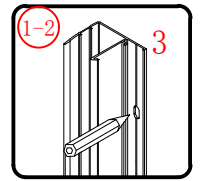

㉒ x 3

This product is heavy and will require two people to install.

Ø8mm
19 x3

Ø8X30

20 x3

ST5X30

This product is heavy and will require two people to install.

This product is heavy and will require two people to install.

This product is heavy and will require two people to install.

This product is heavy and will require two people to install.

Installation instructions
(For VERONA-Side panel)

This product is heavy and will require two people to install.

- Ø8mm
- 1x3 ST5X30
- 11x3 Ø8X30

- 12x3
- ST4x15

This product is heavy and will require two people to install.

This product is heavy and will require two people to install.