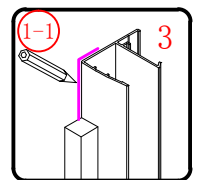

㉒ x 3

This product is heavy and will require two people to install.

Ø8mm
19 x3

Ø8X30

20 x3

ST5X30

This product is heavy and will require two people to install.

This product is heavy and will require two people to install.

This product is heavy and will require two people to install.

This product is heavy and will require two people to install.

Installation instructions
(For VERONA-Side panel)

This product is heavy and will require two people to install.

- Ø8mm
- 1x3 ST5X30
- 11x3 Ø8X30

- 12x3
- ST4x15

This product is heavy and will require two people to install.

This product is heavy and will require two people to install.