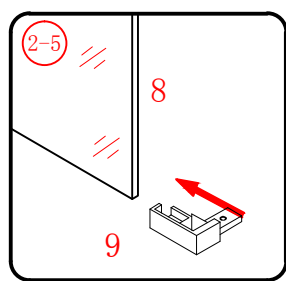

㉒ x 3

This product is heavy and will require two people to install.

Ø8mm
19 x3

Ø8X30

20 x3

ST5X30

This product is heavy and will require two people to install.

This product is heavy and will require two people to install.

This product is heavy and will require two people to install.

This product is heavy and will require two people to install.

Installation instructions
(For VERONA-Side panel)

This product is heavy and will require two people to install.

- Ø8mm
- 1x3 ST5X30
- 11x3 Ø8X30

- 12x3
- ST4x15

This product is heavy and will require two people to install.

This product is heavy and will require two people to install.