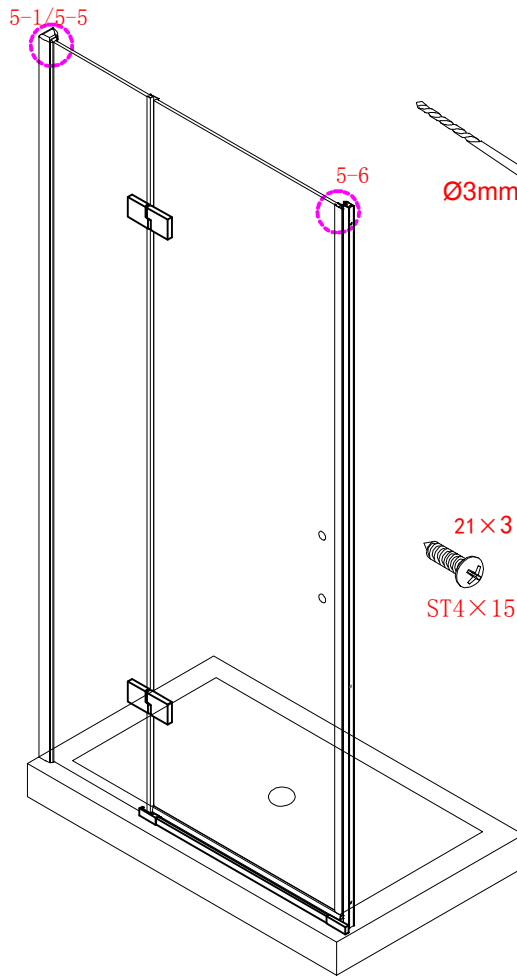

Note: Safety glass can not be re-worked.

■ Installation

Please read these instructions carefully before start of installation.

The wall post has up to 20mm of adjustment for out of true wall situations.

Ensure that the shower tray is fitted level and that after assembly of enclosure there is a full and continuous bead of sealant between the top of the shower tray and the tile joint.

L/R

- ⑮ x 1

⑯ x 1

⑰ x 1

⑱ x 1

⑳ x 3

ST4X12

㉑ x 3

㉒ x 3

This product is heavy and will require two people to install.

Ø8mm
19 x3

Ø8X30

20 x3

ST5X30

This product is heavy and will require two people to install.

This product is heavy and will require two people to install.

- Ø8mm
- 1x3 ST5X30
- 11x3 Ø8X30

- 12x3
- ST4x15

This product is heavy and will require two people to install.

This product is heavy and will require two people to install.