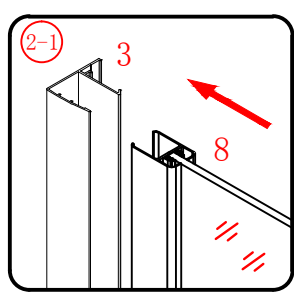

㉒ x 3

This product is heavy and will require two people to install.

Ø8mm
19 x3

Ø8X30

20 x3

ST5X30

This product is heavy and will require two people to install.

This product is heavy and will require two people to install.

This product is heavy and will require two people to install.

This product is heavy and will require two people to install.

Installation instructions
(For VERONA-Side panel)

This product is heavy and will require two people to install.

- Ø8mm
- 1x3 ST5X30
- 11x3 Ø8X30

- 12x3
- ST4x15

This product is heavy and will require two people to install.

This product is heavy and will require two people to install.