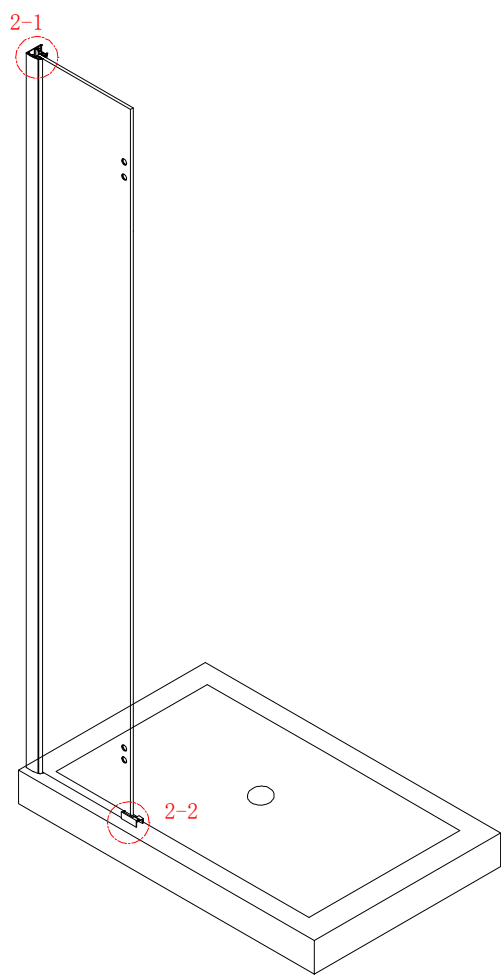

Note: Safety glass can not be re-worked.

■ Installation

Please read these instructions carefully before start of installation.

The wall post has up to 20mm of adjustment for out of true wall situations.

Ensure that the shower tray is fitted level and that after assembly of enclosure there is a full and continuous bead of sealant between the top of the shower tray and the tile joint.

L/R

- ⑮ x 1

⑯ x 1

⑰ x 1

⑱ x 1

⑳ x 3

ST4X12

㉑ x 3

㉒ x 3

This product is heavy and will require two people to install.

Ø8mm
19 x3

Ø8X30

20 x3

ST5X30

This product is heavy and will require two people to install.

This product is heavy and will require two people to install.

- Ø8mm
- 1x3 ST5X30
- 11x3 Ø8X30

- 12x3
- ST4x15

This product is heavy and will require two people to install.

This product is heavy and will require two people to install.