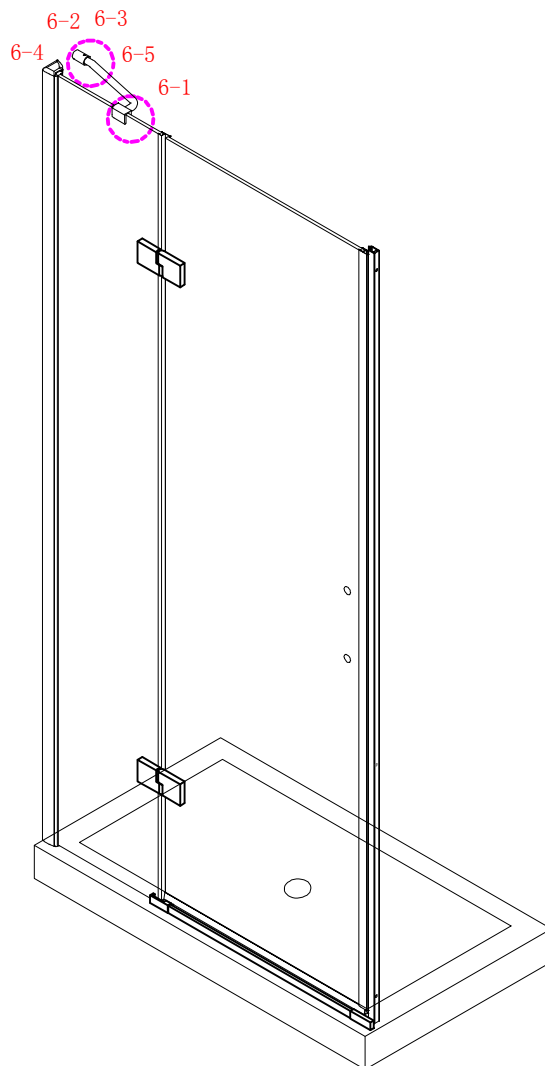

Note: Safety glass can not be re-worked.

■ Installation

Please read these instructions carefully before start of installation.

The wall post has up to 20mm of adjustment for out of true wall situations.

Ensure that the shower tray is fitted level and that after assembly of enclosure there is a full and continuous bead of sealant between the top of the shower tray and the tile joint.

L/R

- ⑮ x 1

⑯ x 1

⑰ x 1

⑱ x 1

⑳ x 3

ST4X12

㉑ x 3

㉒ x 3

This product is heavy and will require two people to install.

Ø8mm
19 x3

Ø8X30

20 x3

ST5X30

This product is heavy and will require two people to install.

This product is heavy and will require two people to install.

- Ø8mm
- 1x3 ST5X30
- 11x3 Ø8X30

- 12x3
- ST4x15

This product is heavy and will require two people to install.

This product is heavy and will require two people to install.