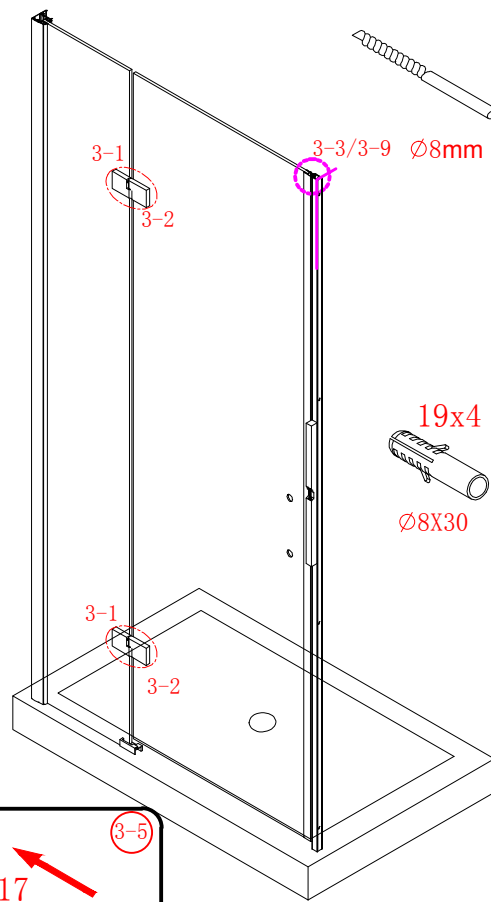

Note: Safety glass can not be re-worked.

■ Installation

Please read these instructions carefully before start of installation.

The wall post has up to 20mm of adjustment for out of true wall situations.

Ensure that the shower tray is fitted level and that after assembly of enclosure there is a full and continuous bead of sealant between the top of the shower tray and the tile joint.

L/R

- ⑮ x 1

⑯ x 1

⑰ x 1

⑱ x 1

⑳ x 3

ST4X12

㉑ x 3

㉒ x 3

This product is heavy and will require two people to install.

Ø8mm
19 x3

Ø8X30

20 x3

ST5X30

This product is heavy and will require two people to install.

This product is heavy and will require two people to install.

- Ø8mm
- 1x3 ST5X30
- 11x3 Ø8X30

- 12x3
- ST4x15

This product is heavy and will require two people to install.

This product is heavy and will require two people to install.