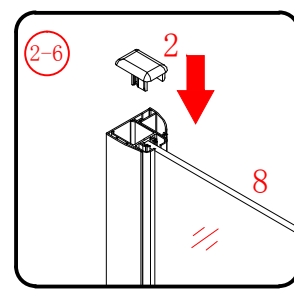

㉒ x 3

This product is heavy and will require two people to install.

Ø8mm
19 x3

Ø8X30

20 x3

ST5X30

This product is heavy and will require two people to install.

This product is heavy and will require two people to install.

This product is heavy and will require two people to install.

This product is heavy and will require two people to install.

Installation instructions
(For VERONA-Side panel)

This product is heavy and will require two people to install.

- Ø8mm
- 1x3 ST5X30
- 11x3 Ø8X30

- 12x3
- ST4x15

This product is heavy and will require two people to install.

This product is heavy and will require two people to install.