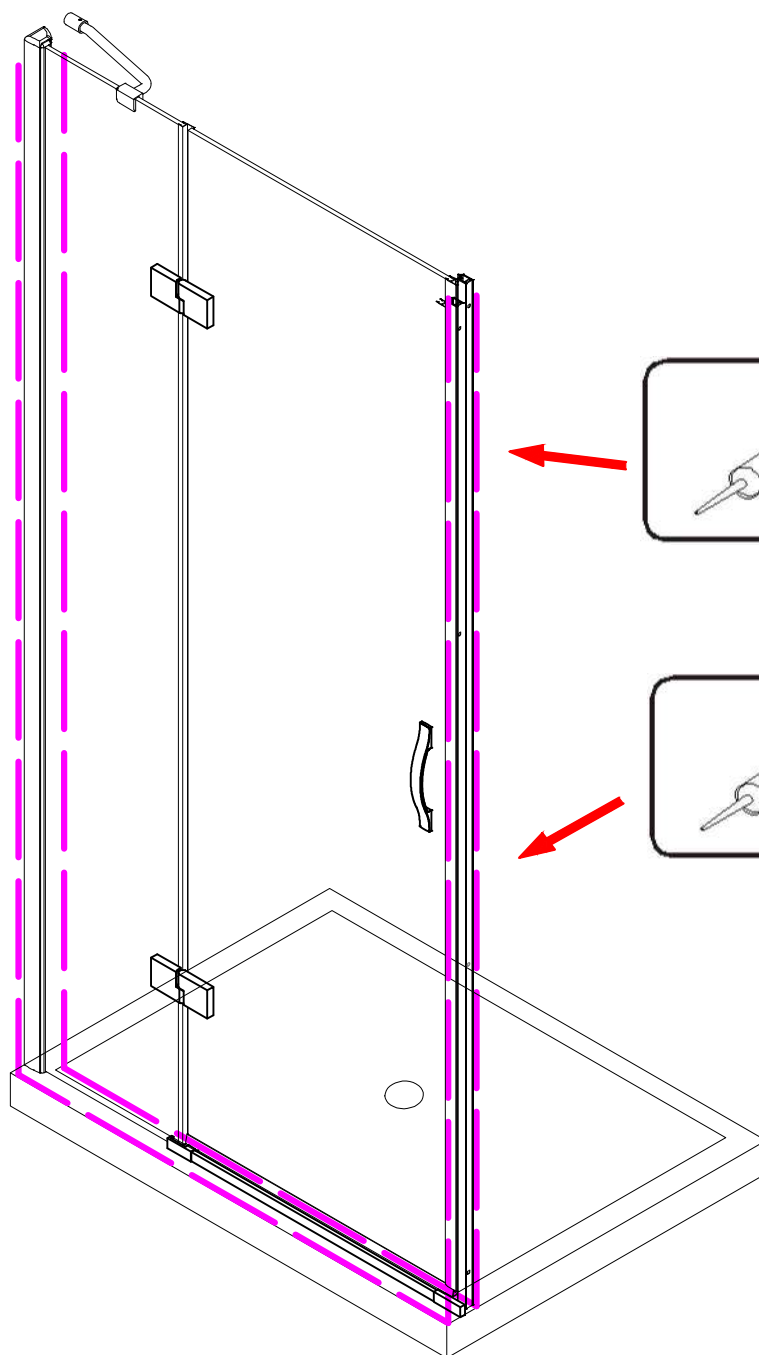

Note: Safety glass can not be re-worked.

■ Installation

Please read these instructions carefully before start of installation.

The wall post has up to 20mm of adjustment for out of true wall situations.

Ensure that the shower tray is fitted level and that after assembly of enclosure there is a full and continuous bead of sealant between the top of the shower tray and the tile joint.

㉒ x 3

This product is heavy and will require two people to install.

Ø8mm
19 x3

Ø8X30

20 x3

ST5X30

This product is heavy and will require two people to install.

This product is heavy and will require two people to install.

This product is heavy and will require two people to install.

This product is heavy and will require two people to install.

Installation instructions
(For VERONA-Side panel)

This product is heavy and will require two people to install.

- Ø8mm
- 1x3 ST5X30
- 11x3 Ø8X30

- 12x3
- ST4x15

This product is heavy and will require two people to install.

This product is heavy and will require two people to install.