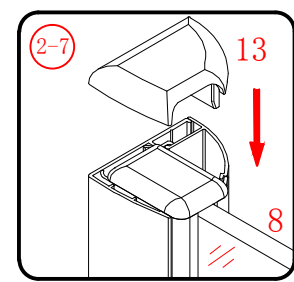

㉒ x 3

This product is heavy and will require two people to install.

Ø8mm
19 x3

Ø8X30

20 x3

ST5X30

This product is heavy and will require two people to install.

This product is heavy and will require two people to install.

This product is heavy and will require two people to install.

This product is heavy and will require two people to install.

Installation instructions
(For VERONA-Side panel)

This product is heavy and will require two people to install.

- Ø8mm
- 1x3 ST5X30
- 11x3 Ø8X30

- 12x3
- ST4x15

This product is heavy and will require two people to install.

This product is heavy and will require two people to install.