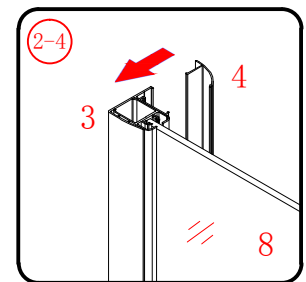

㉒ x 3

This product is heavy and will require two people to install.

Ø8mm
19 x3

Ø8X30

20 x3

ST5X30

This product is heavy and will require two people to install.

This product is heavy and will require two people to install.

This product is heavy and will require two people to install.

This product is heavy and will require two people to install.

Installation instructions
(For VERONA-Side panel)

This product is heavy and will require two people to install.

- Ø8mm
- 1x3 ST5X30
- 11x3 Ø8X30

- 12x3
- ST4x15

This product is heavy and will require two people to install.

This product is heavy and will require two people to install.