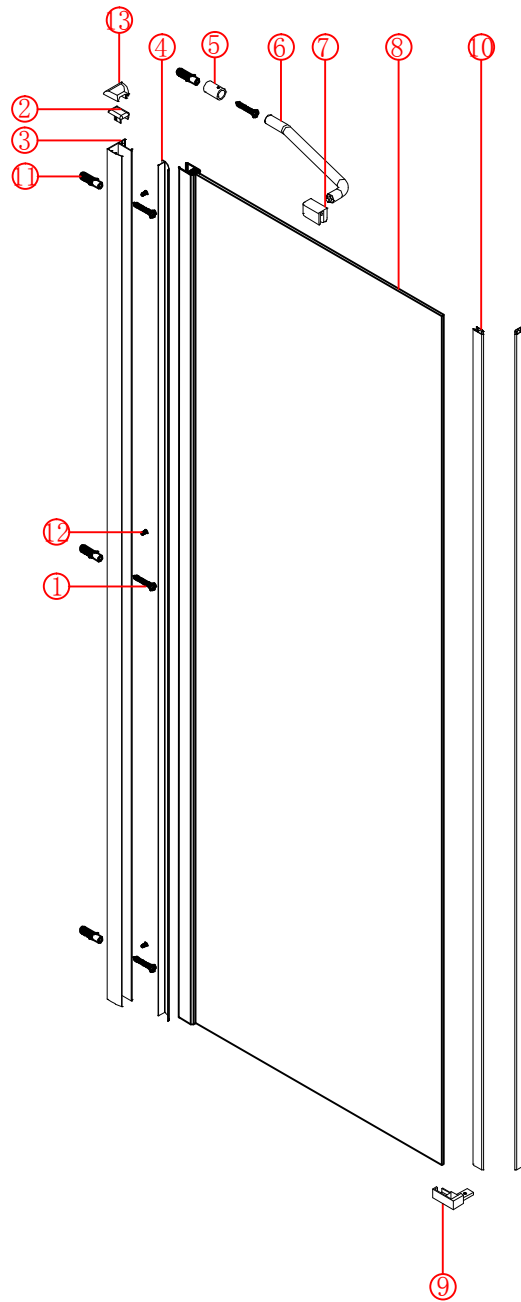

Note: Safety glass can not be re-worked.

■ Installation

Please read these instructions carefully before start of installation.

The wall post has up to 20mm of adjustment for out of true wall situations.

Ensure that the shower tray is fitted level and that after assembly of enclosure there is a full and continuous bead of sealant between the top of the shower tray and the tile joint.

■ Shower Tray Installation

The shower tray must be sited against a structural wall.

Water proof walling or tiling should be fitted so that it sits on the top of the tray rim.

■ Aftercare Instructions

After use, your shower should be cleaned with soap and water. This is particularly important in hard water districts where insoluble lime salts may be deposited and allowed to build up. Cleaners of a gritty or abrasive nature should not be used. Care should be taken to avoid contact with strong chemicals such as organic solvents and strippers.

This product is heavy and will require two people to install.

This product is heavy and will require two people to install.

Installation instructions
(For VERONA-Side panel)

This product is heavy and will require two people to install.

- Ø8mm
- 1x3 ST5X30
- 11x3 Ø8X30

- 12x3
- ST4x15

This product is heavy and will require two people to install.

This product is heavy and will require two people to install.