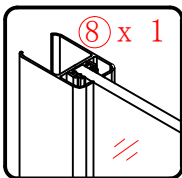

㉒ x 3

This product is heavy and will require two people to install.

Ø8mm
19 x3

Ø8X30

20 x3

ST5X30

This product is heavy and will require two people to install.

This product is heavy and will require two people to install.

This product is heavy and will require two people to install.

This product is heavy and will require two people to install.

Installation instructions
(For VERONA-Side panel)

This product is heavy and will require two people to install.

- Ø8mm
- 1x3 ST5X30
- 11x3 Ø8X30

- 12x3
- ST4x15

This product is heavy and will require two people to install.

This product is heavy and will require two people to install.