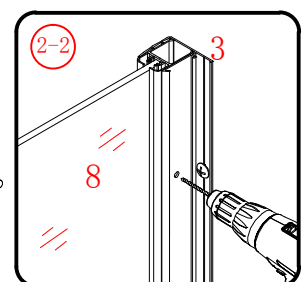

㉒ x 3

This product is heavy and will require two people to install.

Ø8mm
19 x3

Ø8X30

20 x3

ST5X30

This product is heavy and will require two people to install.

This product is heavy and will require two people to install.

This product is heavy and will require two people to install.

This product is heavy and will require two people to install.

Installation instructions
(For VERONA-Side panel)

This product is heavy and will require two people to install.

- Ø8mm
- 1x3 ST5X30
- 11x3 Ø8X30

- 12x3
- ST4x15

This product is heavy and will require two people to install.

This product is heavy and will require two people to install.