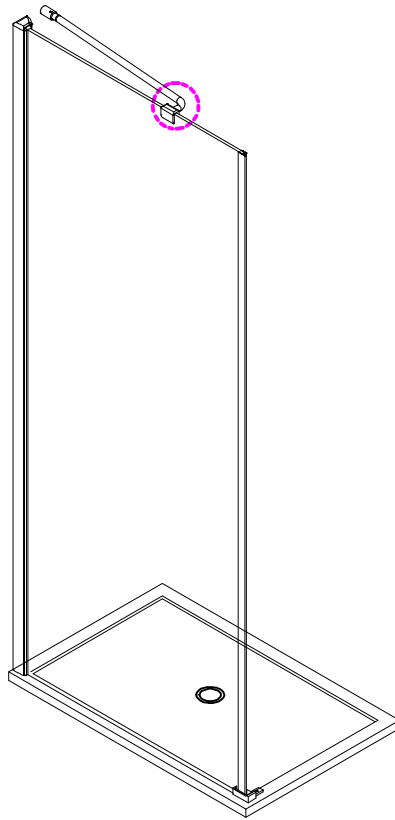

Note: Safety glass can not be re-worked.

■ Installation

Please read these instructions carefully before start of installation.

The wall post has up to 20mm of adjustment for out of true wall situations.

Ensure that the shower tray is fitted level and that after assembly of enclosure there is a full and continuous bead of sealant between the top of the shower tray and the tile joint.

- Ø8mm
- 1x3 ST5X30
- 11x3 Ø8X30

- 12x3
- ST4x15

This product is heavy and will require two people to install.

This product is heavy and will require two people to install.