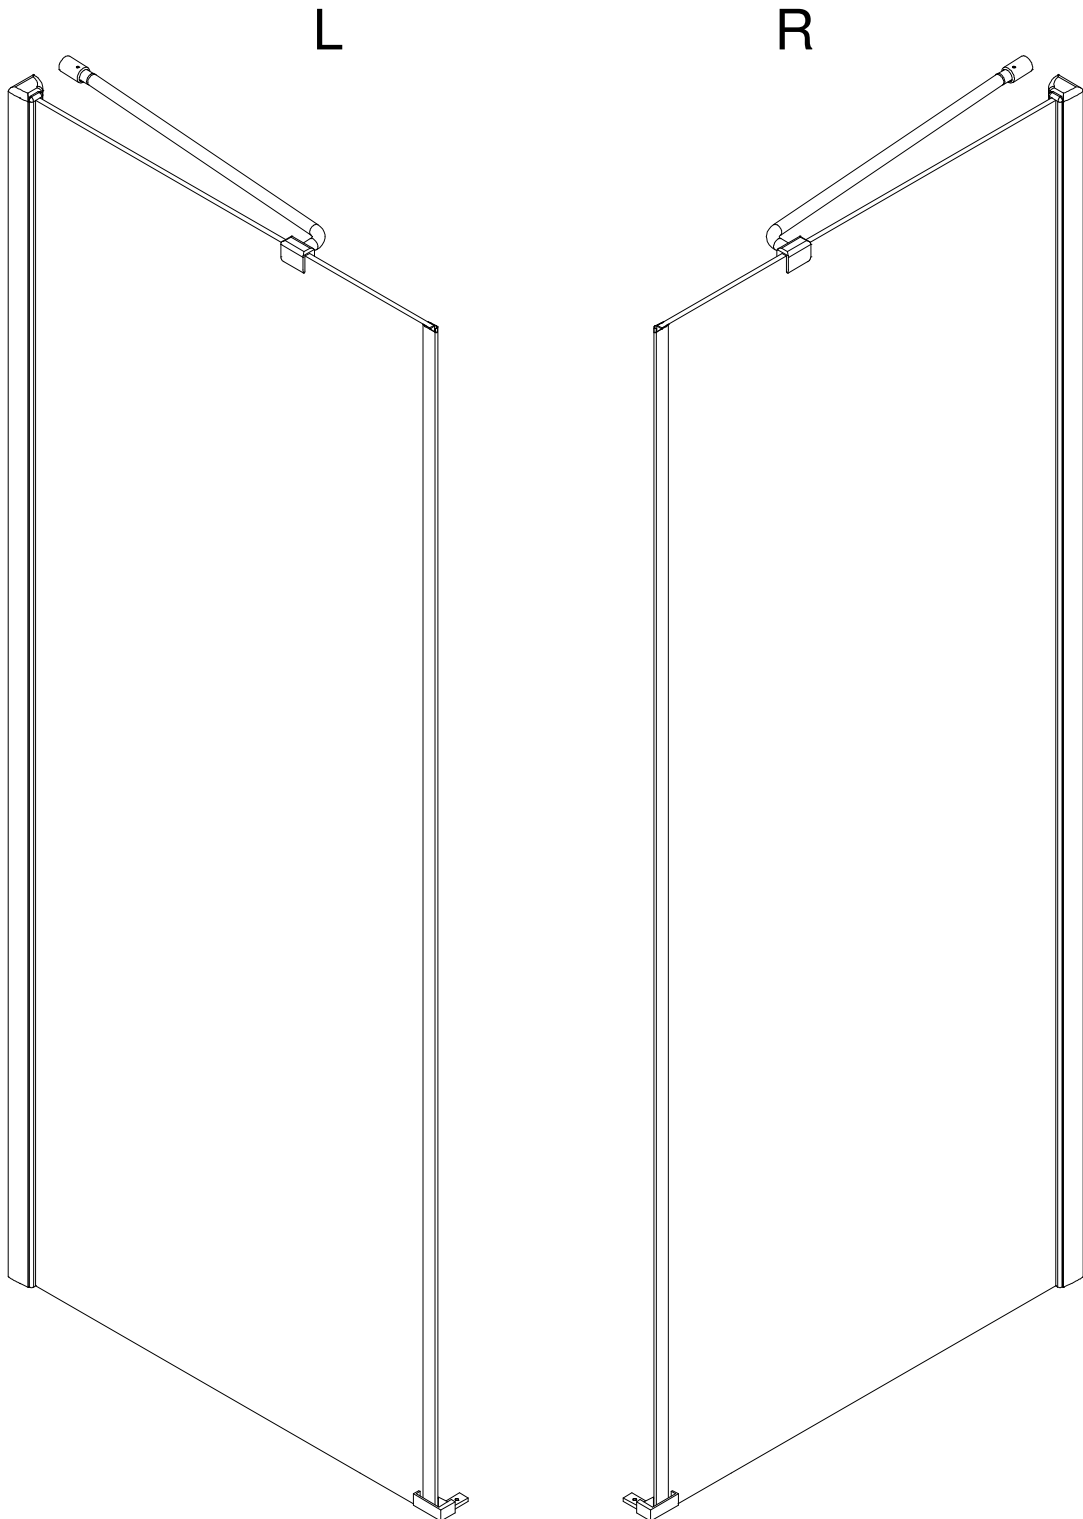

CEZARES®

Hinged door

Installation instructions

(For BERGAMO-60/(30/40/50/60))

BERGAMO-13

BERGAMO-A-1/BERGAMO-AH-1

BERGAMO-A-2/BERGAMO-AH-2

■ General Information

Note: Safety glass can not be re-worked.

■ Installation

Please read these instructions carefully before start of installation.

The wall post has up to 20mm of adjustment for out of true wall situations.

Ensure that the shower tray is fitted level and that after assembly of enclosure there is a full and continuous bead of sealant between the top of the shower tray and the tile joint.

This product is heavy and will require two people to install.

This product is heavy and will require two people to install.

Installation instructions
(For VERONA-Side panel)

This product is heavy and will require two people to install.

- Ø8mm
- 1x3 ST5X30
- 11x3 Ø8X30

- 12x3
- ST4x15

This product is heavy and will require two people to install.

This product is heavy and will require two people to install.