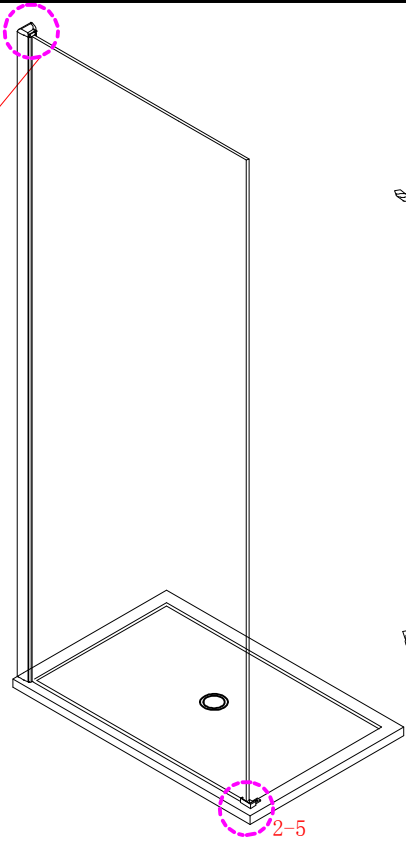

Note: Safety glass can not be re-worked.

■ Installation

Please read these instructions carefully before start of installation.

The wall post has up to 20mm of adjustment for out of true wall situations.

Ensure that the shower tray is fitted level and that after assembly of enclosure there is a full and continuous bead of sealant between the top of the shower tray and the tile joint.

㉒ x 3

This product is heavy and will require two people to install.

Ø8mm
19 x3

Ø8X30

20 x3

ST5X30

This product is heavy and will require two people to install.

This product is heavy and will require two people to install.

This product is heavy and will require two people to install.

This product is heavy and will require two people to install.

Installation instructions
(For VERONA-Side panel)

This product is heavy and will require two people to install.

- Ø8mm
- 1x3 ST5X30
- 11x3 Ø8X30

- 12x3
- ST4x15

This product is heavy and will require two people to install.

This product is heavy and will require two people to install.