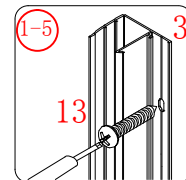

㉒ x 3

This product is heavy and will require two people to install.

Ø8mm
19 x3

Ø8X30

20 x3

ST5X30

This product is heavy and will require two people to install.

This product is heavy and will require two people to install.

This product is heavy and will require two people to install.

This product is heavy and will require two people to install.

Installation instructions
(For VERONA-Side panel)

This product is heavy and will require two people to install.

- Ø8mm
- 1x3 ST5X30
- 11x3 Ø8X30

- 12x3
- ST4x15

This product is heavy and will require two people to install.

This product is heavy and will require two people to install.