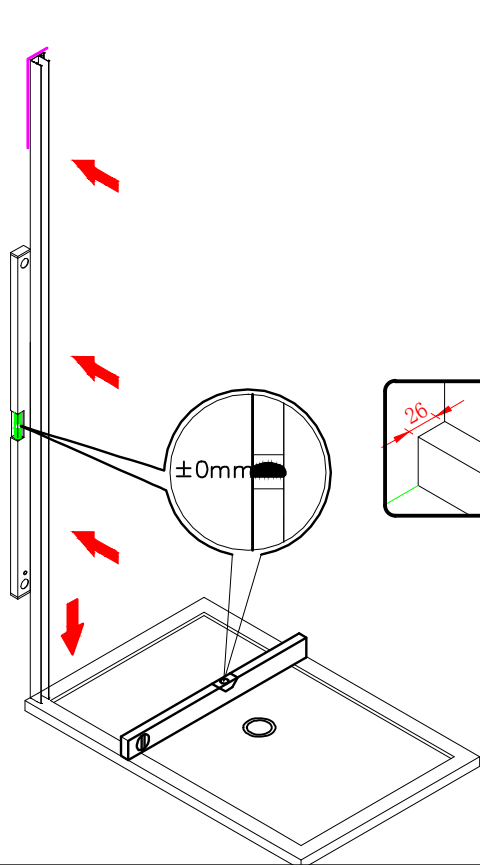

Note: Safety glass can not be re-worked.

■ Installation

Please read these instructions carefully before start of installation.

The wall post has up to 20mm of adjustment for out of true wall situations.

Ensure that the shower tray is fitted level and that after assembly of enclosure there is a full and continuous bead of sealant between the top of the shower tray and the tile joint.

㉒ x 3

This product is heavy and will require two people to install.

Ø8mm
19 x3

Ø8X30

20 x3

ST5X30

This product is heavy and will require two people to install.

This product is heavy and will require two people to install.

This product is heavy and will require two people to install.

This product is heavy and will require two people to install.

Installation instructions
(For VERONA-Side panel)

This product is heavy and will require two people to install.

- Ø8mm
- 1x3 ST5X30
- 11x3 Ø8X30

- 12x3
- ST4x15

This product is heavy and will require two people to install.

This product is heavy and will require two people to install.