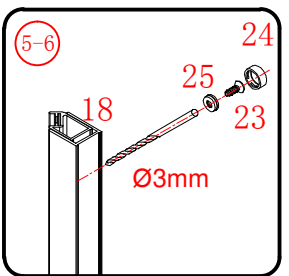

L/R

- ⑮ x 1

⑯ x 1

⑰ x 1

⑱ x 1

⑳ x 3

ST4X12

㉑ x 3

㉒ x 3

This product is heavy and will require two people to install.

Ø8mm
19 x3

Ø8X30

20 x3

ST5X30

This product is heavy and will require two people to install.

This product is heavy and will require two people to install.

- Ø8mm
- 1x3 ST5X30
- 11x3 Ø8X30

- 12x3
- ST4x15

This product is heavy and will require two people to install.

This product is heavy and will require two people to install.