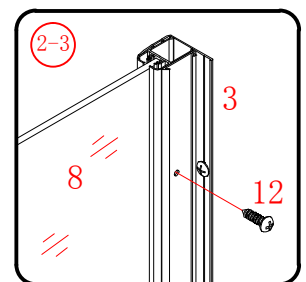

㉒ x 3

This product is heavy and will require two people to install.

Ø8mm
19 x3

Ø8X30

20 x3

ST5X30

This product is heavy and will require two people to install.

This product is heavy and will require two people to install.

This product is heavy and will require two people to install.

This product is heavy and will require two people to install.

Installation instructions
(For VERONA-Side panel)

This product is heavy and will require two people to install.

- Ø8mm
- 1x3 ST5X30
- 11x3 Ø8X30

- 12x3
- ST4x15

This product is heavy and will require two people to install.

This product is heavy and will require two people to install.