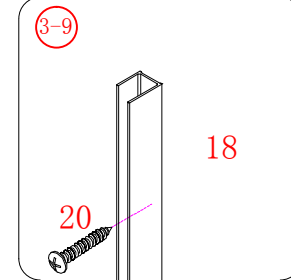

L/R

- ⑮ x 1

⑯ x 1

⑰ x 1

⑱ x 1

⑳ x 3

ST4X12

㉑ x 3

㉒ x 3

This product is heavy and will require two people to install.

Ø8mm
19 x3

Ø8X30

20 x3

ST5X30

This product is heavy and will require two people to install.

This product is heavy and will require two people to install.

- Ø8mm
- 1x3 ST5X30
- 11x3 Ø8X30

- 12x3
- ST4x15

This product is heavy and will require two people to install.

This product is heavy and will require two people to install.