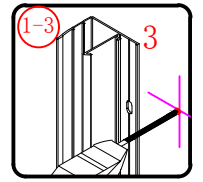

㉒ x 3

This product is heavy and will require two people to install.

Ø8mm
19 x3

Ø8X30

20 x3

ST5X30

This product is heavy and will require two people to install.

This product is heavy and will require two people to install.

This product is heavy and will require two people to install.

This product is heavy and will require two people to install.

Installation instructions
(For VERONA-Side panel)

This product is heavy and will require two people to install.

- Ø8mm
- 1x3 ST5X30
- 11x3 Ø8X30

- 12x3
- ST4x15

This product is heavy and will require two people to install.

This product is heavy and will require two people to install.