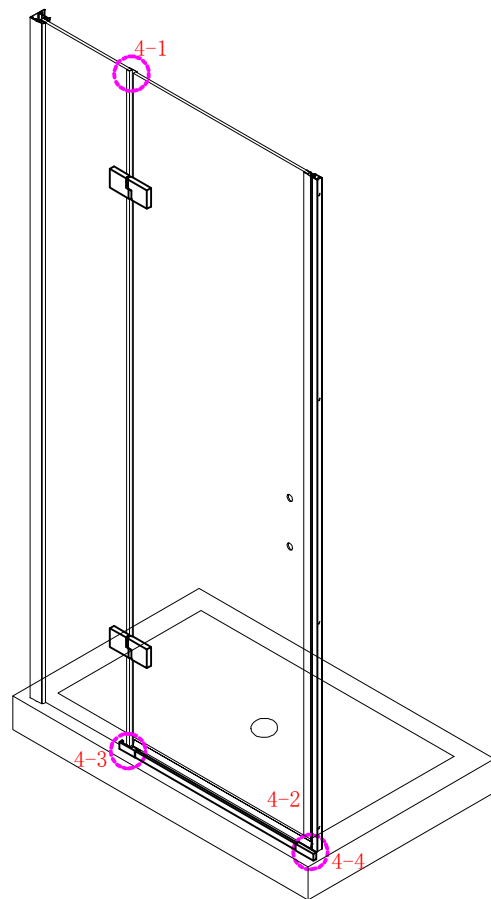

Note: Safety glass can not be re-worked.

■ Installation

Please read these instructions carefully before start of installation.

The wall post has up to 20mm of adjustment for out of true wall situations.

Ensure that the shower tray is fitted level and that after assembly of enclosure there is a full and continuous bead of sealant between the top of the shower tray and the tile joint.

L/R

- ⑮ x 1

⑯ x 1

⑰ x 1

⑱ x 1

⑳ x 3

ST4X12

㉑ x 3

㉒ x 3

This product is heavy and will require two people to install.

Ø8mm
19 x3

Ø8X30

20 x3

ST5X30

This product is heavy and will require two people to install.

This product is heavy and will require two people to install.

- Ø8mm
- 1x3 ST5X30
- 11x3 Ø8X30

- 12x3
- ST4x15

This product is heavy and will require two people to install.

This product is heavy and will require two people to install.