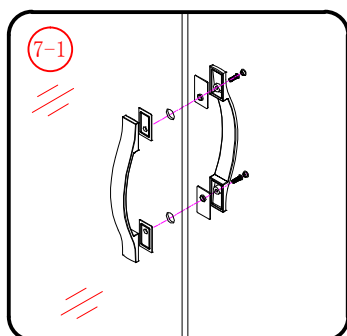

Note: Safety glass can not be re-worked.

■ Installation

Please read these instructions carefully before start of installation.

The wall post has up to 20mm of adjustment for out of true wall situations.

Ensure that the shower tray is fitted level and that after assembly of enclosure there is a full and continuous bead of sealant between the top of the shower tray and the tile joint.

Ø8X30
- ㉖ x 4+4

ST5X30
- ㉗ x 3

ST4X15
- ㉘ x 1

- ㉙ x 1

- ㉚ x 1

This product is heavy and will require two people to install.

Ø8mm
19 x3

Ø8X30

20 x3

ST5X30

This product is heavy and will require two people to install.

This product is heavy and will require two people to install.

This product is heavy and will require two people to install.

This product is heavy and will require two people to install.