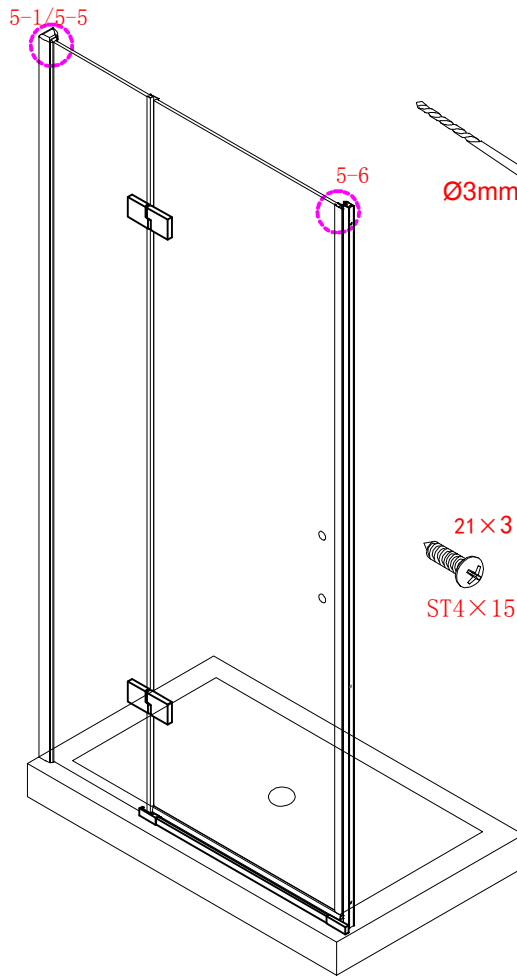

Note: Safety glass can not be re-worked.

■ Installation

Please read these instructions carefully before start of installation.

The wall post has up to 20mm of adjustment for out of true wall situations.

Ensure that the shower tray is fitted level and that after assembly of enclosure there is a full and continuous bead of sealant between the top of the shower tray and the tile joint.

- ⑰ x 1

- ⑱ x 1

- ⑳ x 3

ST4X12
- ㉑ x 3

- ㉒ x 3

- ㉓ x 1

- ㉔ x 1

- ㉕ x 4+4

Ø8X30
- ㉖ x 4+4

ST5X30
- ㉗ x 3

ST4X15
- ㉘ x 1

- ㉙ x 1

- ㉚ x 1

This product is heavy and will require two people to install.

Ø8mm
19 x3

Ø8X30

20 x3

ST5X30

This product is heavy and will require two people to install.

This product is heavy and will require two people to install.

This product is heavy and will require two people to install.

This product is heavy and will require two people to install.