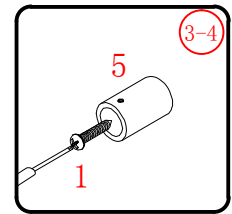

Installation instructions
(For VERONA-Side panel)

This product is heavy and will require two people to install.

This product is heavy and will require two people to install.

This product is heavy and will require two people to install.