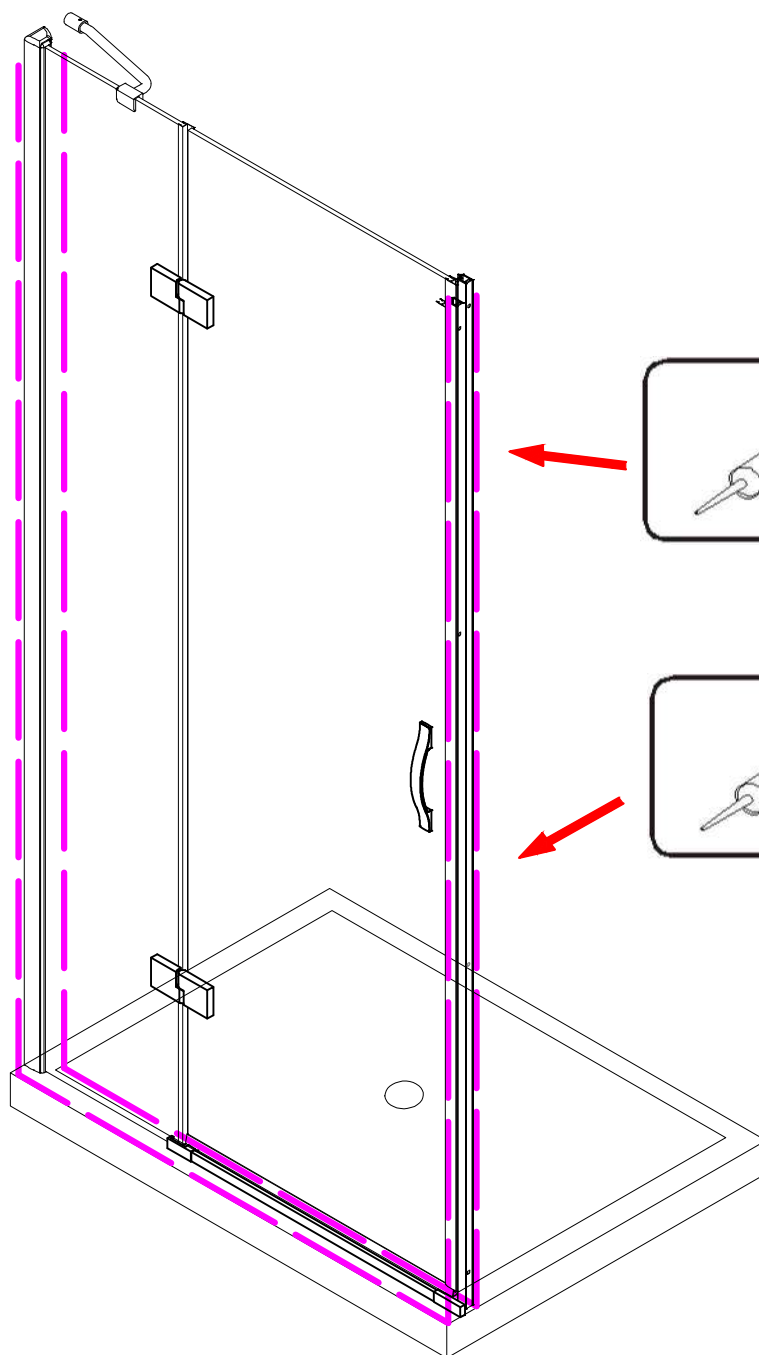

Note: Safety glass can not be re-worked.

■ Installation

Please read these instructions carefully before start of installation.

The wall post has up to 20mm of adjustment for out of true wall situations.

Ensure that the shower tray is fitted level and that after assembly of enclosure there is a full and continuous bead of sealant between the top of the shower tray and the tile joint.

Ø8X30
- ㉖ x 4+4

ST5X30
- ㉗ x 3

ST4X15
- ㉘ x 1

- ㉙ x 1

- ㉚ x 1

This product is heavy and will require two people to install.

Ø8mm
19 x3

Ø8X30

20 x3

ST5X30

This product is heavy and will require two people to install.

This product is heavy and will require two people to install.

This product is heavy and will require two people to install.

This product is heavy and will require two people to install.

Installation instructions
(For VERONA-Side panel)

This product is heavy and will require two people to install.

This product is heavy and will require two people to install.

This product is heavy and will require two people to install.