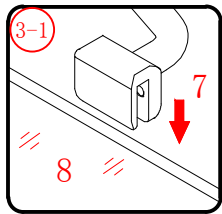

Ø8X30
- ㉖ x 4+4

ST5X30
- ㉗ x 3

ST4X15
- ㉘ x 1

- ㉙ x 1

- ㉚ x 1

This product is heavy and will require two people to install.

Ø8mm
19 x3

Ø8X30

Installation instructions
(For VERONA-Side panel)

This product is heavy and will require two people to install.

This product is heavy and will require two people to install.

This product is heavy and will require two people to install.