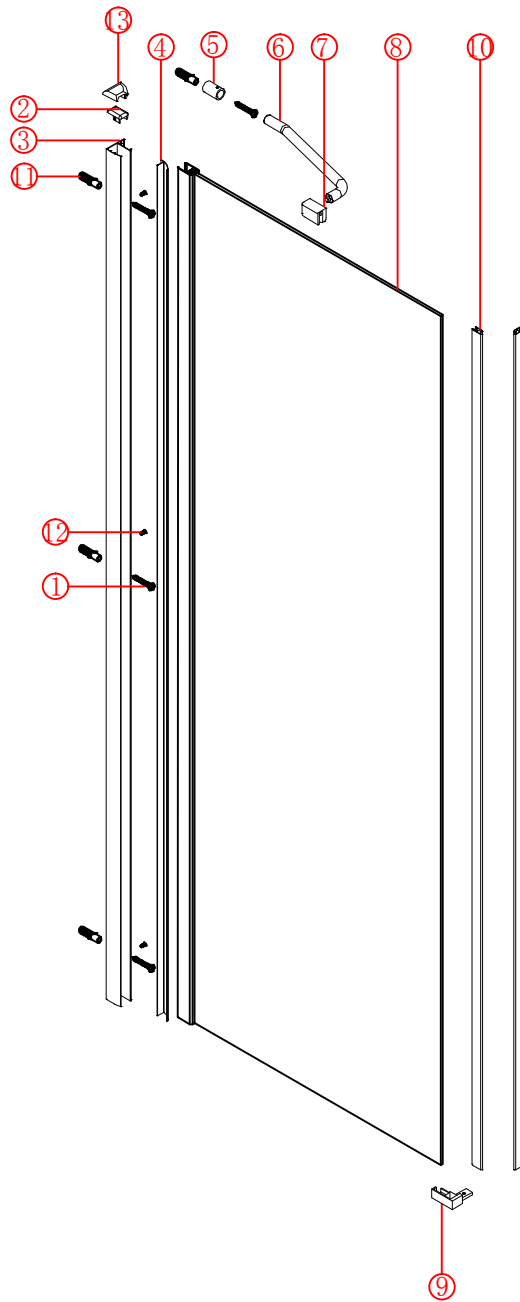

This product is heavy and will require two people to install.