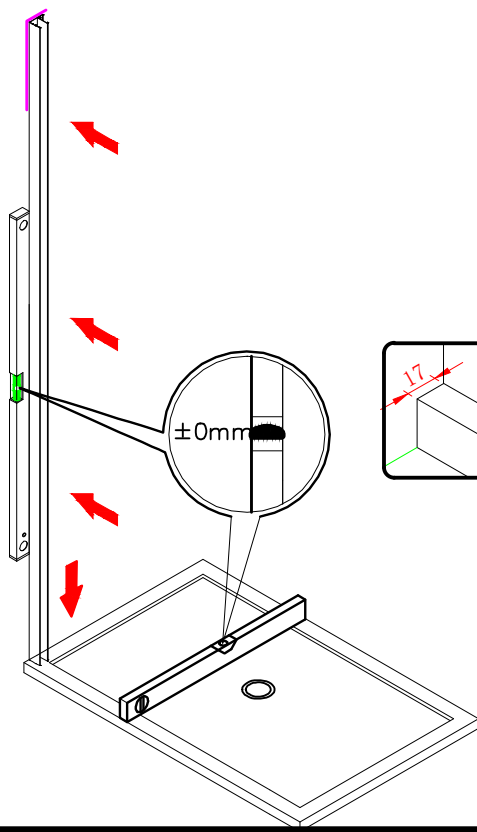

Note: Safety glass can not be re-worked.

■ Installation

Please read these instructions carefully before start of installation.

The wall post has up to 20mm of adjustment for out of true wall situations.

Ensure that the shower tray is fitted level and that after assembly of enclosure there is a full and continuous bead of sealant between the top of the shower tray and the tile joint.

Ø8X30
- ㉖ x 4+4

ST5X30
- ㉗ x 3

ST4X15
- ㉘ x 1

- ㉙ x 1

- ㉚ x 1

This product is heavy and will require two people to install.

Ø8mm
19 x3

Ø8X30