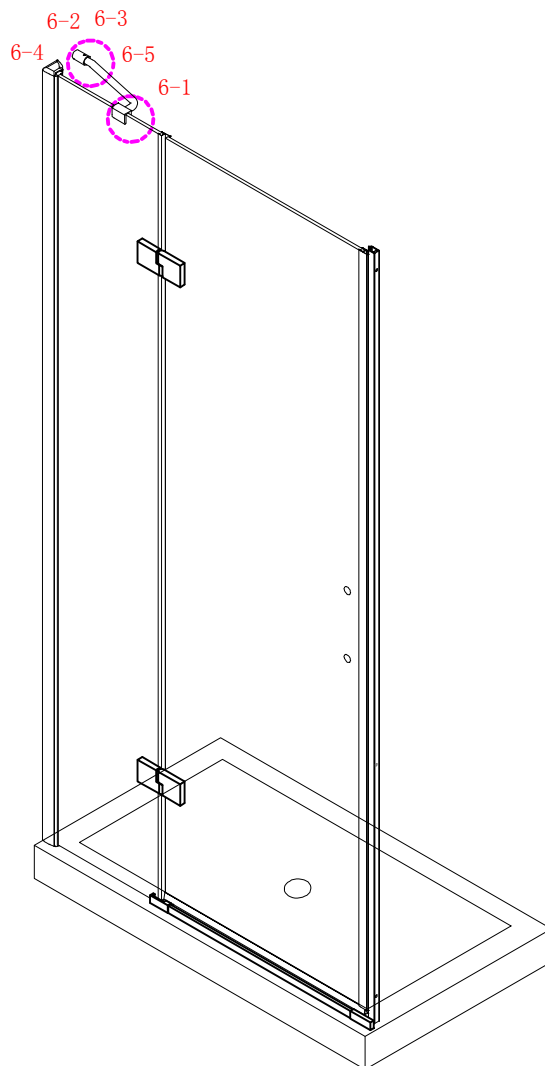

Note: Safety glass can not be re-worked.

■ Installation

Please read these instructions carefully before start of installation.

The wall post has up to 20mm of adjustment for out of true wall situations.

Ensure that the shower tray is fitted level and that after assembly of enclosure there is a full and continuous bead of sealant between the top of the shower tray and the tile joint.

Ø8X30
- ㉖ x 4+4

ST5X30
- ㉗ x 3

ST4X15
- ㉘ x 1

- ㉙ x 1

- ㉚ x 1

This product is heavy and will require two people to install.

Ø8mm
19 x3

Ø8X30

20 x3

ST5X30

This product is heavy and will require two people to install.

This product is heavy and will require two people to install.

This product is heavy and will require two people to install.

This product is heavy and will require two people to install.