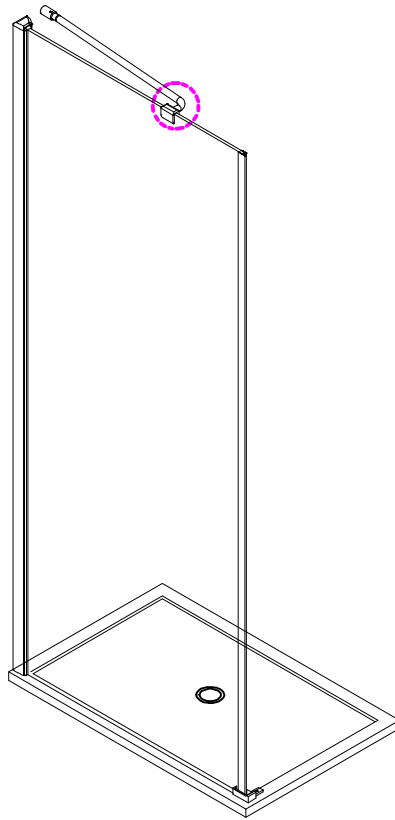

Note: Safety glass can not be re-worked.

■ Installation

Please read these instructions carefully before start of installation.

The wall post has up to 20mm of adjustment for out of true wall situations.

Ensure that the shower tray is fitted level and that after assembly of enclosure there is a full and continuous bead of sealant between the top of the shower tray and the tile joint.

Ø8X30
- ㉖ x 4+4

ST5X30
- ㉗ x 3

ST4X15
- ㉘ x 1

- ㉙ x 1

- ㉚ x 1

This product is heavy and will require two people to install.

Ø8mm
19 x3

Ø8X30

Installation instructions
(For VERONA-Side panel)

This product is heavy and will require two people to install.

This product is heavy and will require two people to install.

This product is heavy and will require two people to install.