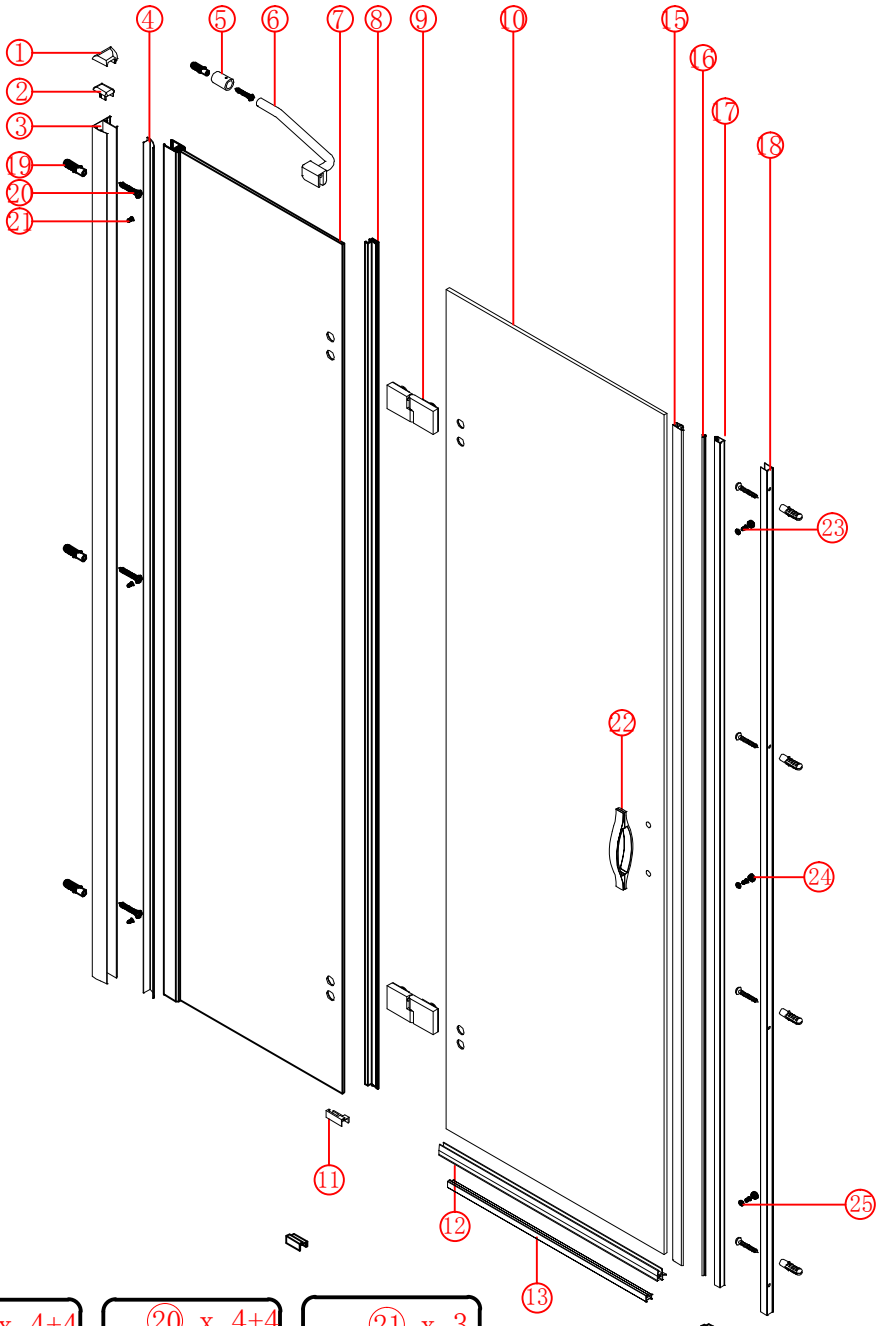

Note: Safety glass can not be re-worked.

■ Installation

Please read these instructions carefully before start of installation.

The wall post has up to 20mm of adjustment for out of true wall situations.

Ensure that the shower tray is fitted level and that after assembly of enclosure there is a full and continuous bead of sealant between the top of the shower tray and the tile joint.

- ① x 2

L&R
- ② x 1

- ③ x 1

- ④ x 1

- ⑤ x 1

- ⑥ x 1

- ⑦ x 1

- ⑧ x 1

Ø8X30
- ㉖ x 4+4

ST5X30
- ㉗ x 3

ST4X15
- ㉘ x 1

- ㉙ x 1

- ㉚ x 1

This product is heavy and will require two people to install.

Ø8mm
19 x3

Ø8X30