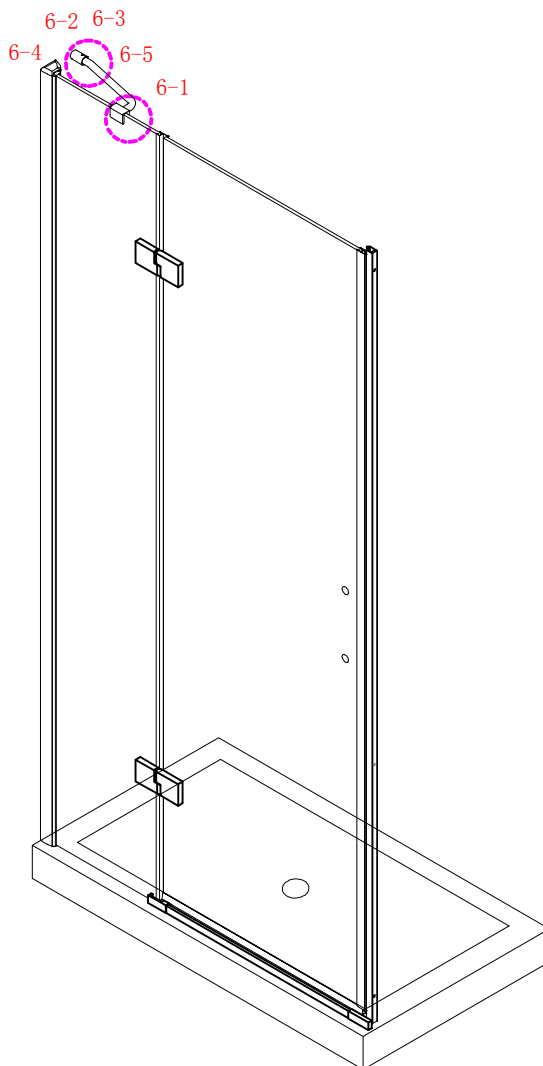

Note: Safety glass can not be re-worked.

■ Installation

Please read these instructions carefully before start of installation.

The wall post has up to 20mm of adjustment for out of true wall situations.

Ensure that the shower tray is fitted level and that after assembly of enclosure there is a full and continuous bead of sealant between the top of the shower tray and the tile joint.

- ⑰ x 1

- ⑱ x 1

- ⑳ x 3

ST4X12
- ㉑ x 3

- ㉒ x 3

- ㉓ x 4+4

Ø8X30
- ㉔ x 4+4

ST5X30
- ㉕ x 3

ST4X15
- ㉖ x 1

- ㉗ x 1

- ㉘ x 1

- ㉙ x 1

- ㉚ x 1

- ㉛ x 3

ST4X12
- ㉜ x 3

- ㉝ x 3

This product is heavy and will require two people to install.

Ø8mm
19 x3

Ø8X30

20 x3

ST5X30

This product is heavy and will require two people to install.

This product is heavy and will require two people to install.