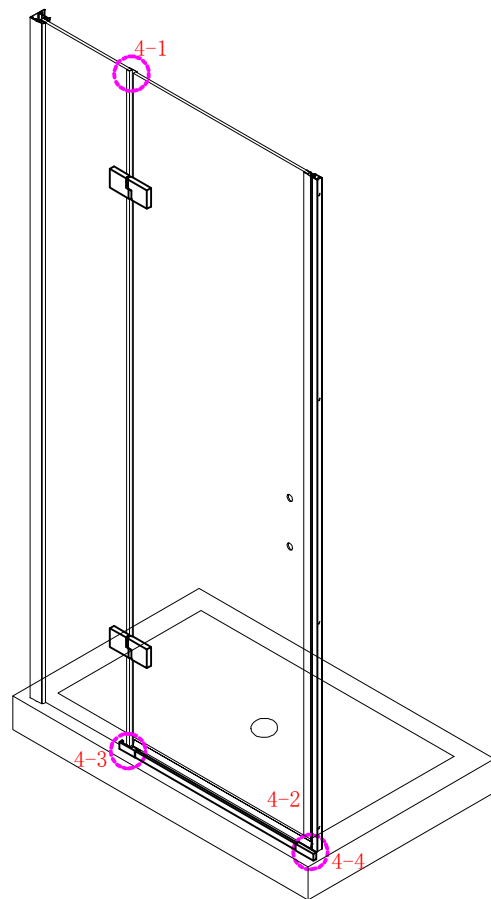

Note: Safety glass can not be re-worked.

■ Installation

Please read these instructions carefully before start of installation.

The wall post has up to 20mm of adjustment for out of true wall situations.

Ensure that the shower tray is fitted level and that after assembly of enclosure there is a full and continuous bead of sealant between the top of the shower tray and the tile joint.

- ⑰ x 1

- ⑱ x 1

- ⑳ x 3

ST4X12
- ㉑ x 3

- ㉒ x 3

- ㉓ x 4+4

Ø8X30
- ㉔ x 4+4

ST5X30
- ㉕ x 3

ST4X15
- ㉖ x 1

- ㉗ x 1

- ㉘ x 1

- ㉙ x 1

- ㉚ x 1

- ㉛ x 3

ST4X12
- ㉜ x 3

- ㉝ x 3

This product is heavy and will require two people to install.

Ø8mm
19 x3

Ø8X30

20 x3

ST5X30

This product is heavy and will require two people to install.

This product is heavy and will require two people to install.