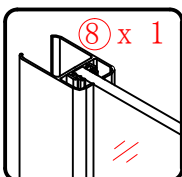

This product is heavy and will require two people to install.

Ø8mm
19 x3

Ø8X30

20 x3

ST5X30

This product is heavy and will require two people to install.

This product is heavy and will require two people to install.

This product is heavy and will require two people to install.

This product is heavy and will require two people to install.

Installation instructions
(For VERONA-Side panel)

This product is heavy and will require two people to install.