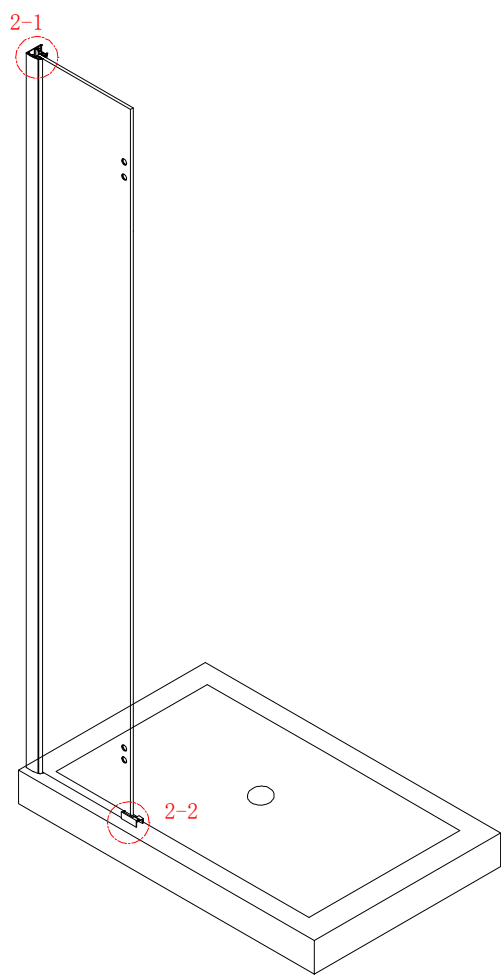

Note: Safety glass can not be re-worked.

■ Installation

Please read these instructions carefully before start of installation.

The wall post has up to 20mm of adjustment for out of true wall situations.

Ensure that the shower tray is fitted level and that after assembly of enclosure there is a full and continuous bead of sealant between the top of the shower tray and the tile joint.

- ⑰ x 1

- ⑱ x 1

- ⑳ x 3

ST4X12
- ㉑ x 3

- ㉒ x 3

- ㉓ x 4+4

Ø8X30
- ㉔ x 4+4

ST5X30
- ㉕ x 3

ST4X15
- ㉖ x 1

- ㉗ x 1

- ㉘ x 1

- ㉙ x 1

- ㉚ x 1

- ㉛ x 3

ST4X12
- ㉜ x 3

- ㉝ x 3

This product is heavy and will require two people to install.

Ø8mm
19 x3

Ø8X30

20 x3

ST5X30

This product is heavy and will require two people to install.

This product is heavy and will require two people to install.