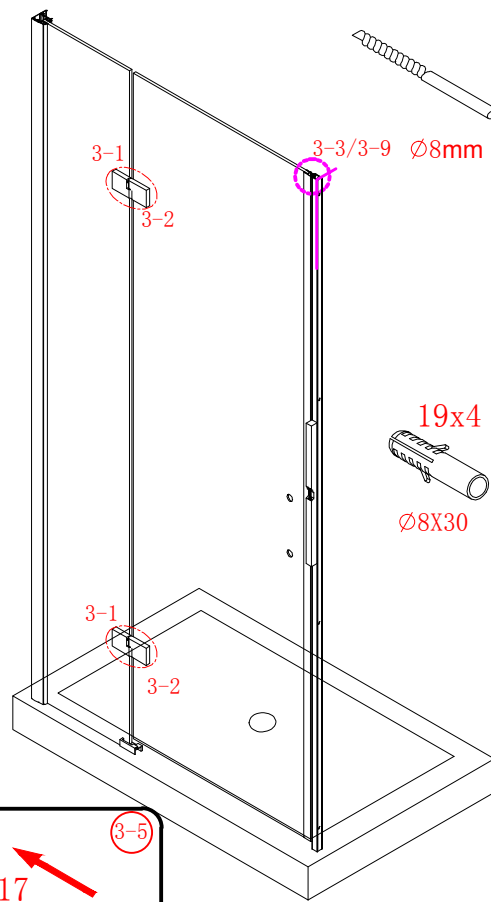

Note: Safety glass can not be re-worked.

■ Installation

Please read these instructions carefully before start of installation.

The wall post has up to 20mm of adjustment for out of true wall situations.

Ensure that the shower tray is fitted level and that after assembly of enclosure there is a full and continuous bead of sealant between the top of the shower tray and the tile joint.

- ⑰ x 1

- ⑱ x 1

- ⑳ x 3

ST4X12
- ㉑ x 3

- ㉒ x 3

- ㉓ x 4+4

Ø8X30
- ㉔ x 4+4

ST5X30
- ㉕ x 3

ST4X15
- ㉖ x 1

- ㉗ x 1

- ㉘ x 1

- ㉙ x 1

- ㉚ x 1

- ㉛ x 3

ST4X12
- ㉜ x 3

- ㉝ x 3

This product is heavy and will require two people to install.

Ø8mm
19 x3

Ø8X30

20 x3

ST5X30

This product is heavy and will require two people to install.

This product is heavy and will require two people to install.