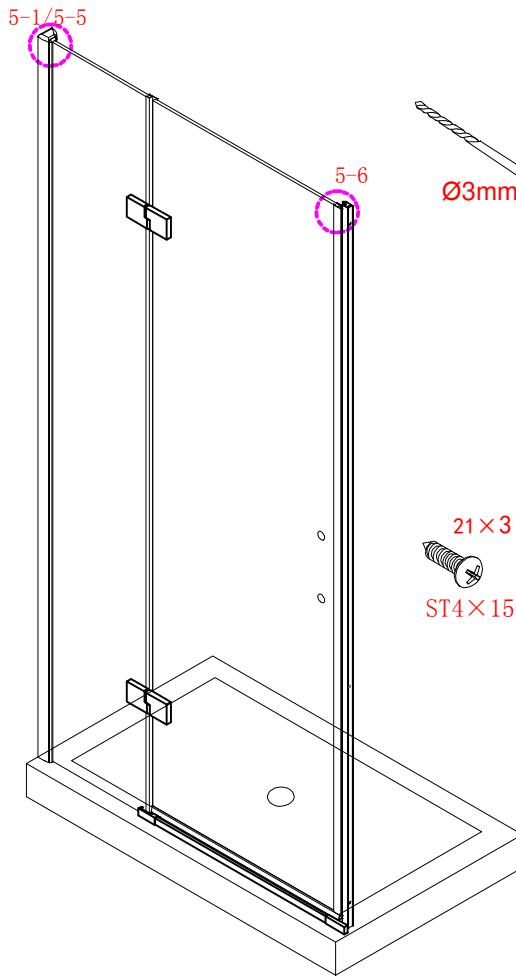

Note: Safety glass can not be re-worked.

■ Installation

Please read these instructions carefully before start of installation.

The wall post has up to 20mm of adjustment for out of true wall situations.

Ensure that the shower tray is fitted level and that after assembly of enclosure there is a full and continuous bead of sealant between the top of the shower tray and the tile joint.

- ⑰ x 1

- ⑱ x 1

- ⑳ x 3

ST4X12
- ㉑ x 3

- ㉒ x 3

- ㉓ x 4+4

Ø8X30
- ㉔ x 4+4

ST5X30
- ㉕ x 3

ST4X15
- ㉖ x 1

- ㉗ x 1

- ㉘ x 1

- ㉙ x 1

- ㉚ x 1

- ㉛ x 3

ST4X12
- ㉜ x 3

- ㉝ x 3

This product is heavy and will require two people to install.

Ø8mm
19 x3

Ø8X30

20 x3

ST5X30

This product is heavy and will require two people to install.

This product is heavy and will require two people to install.