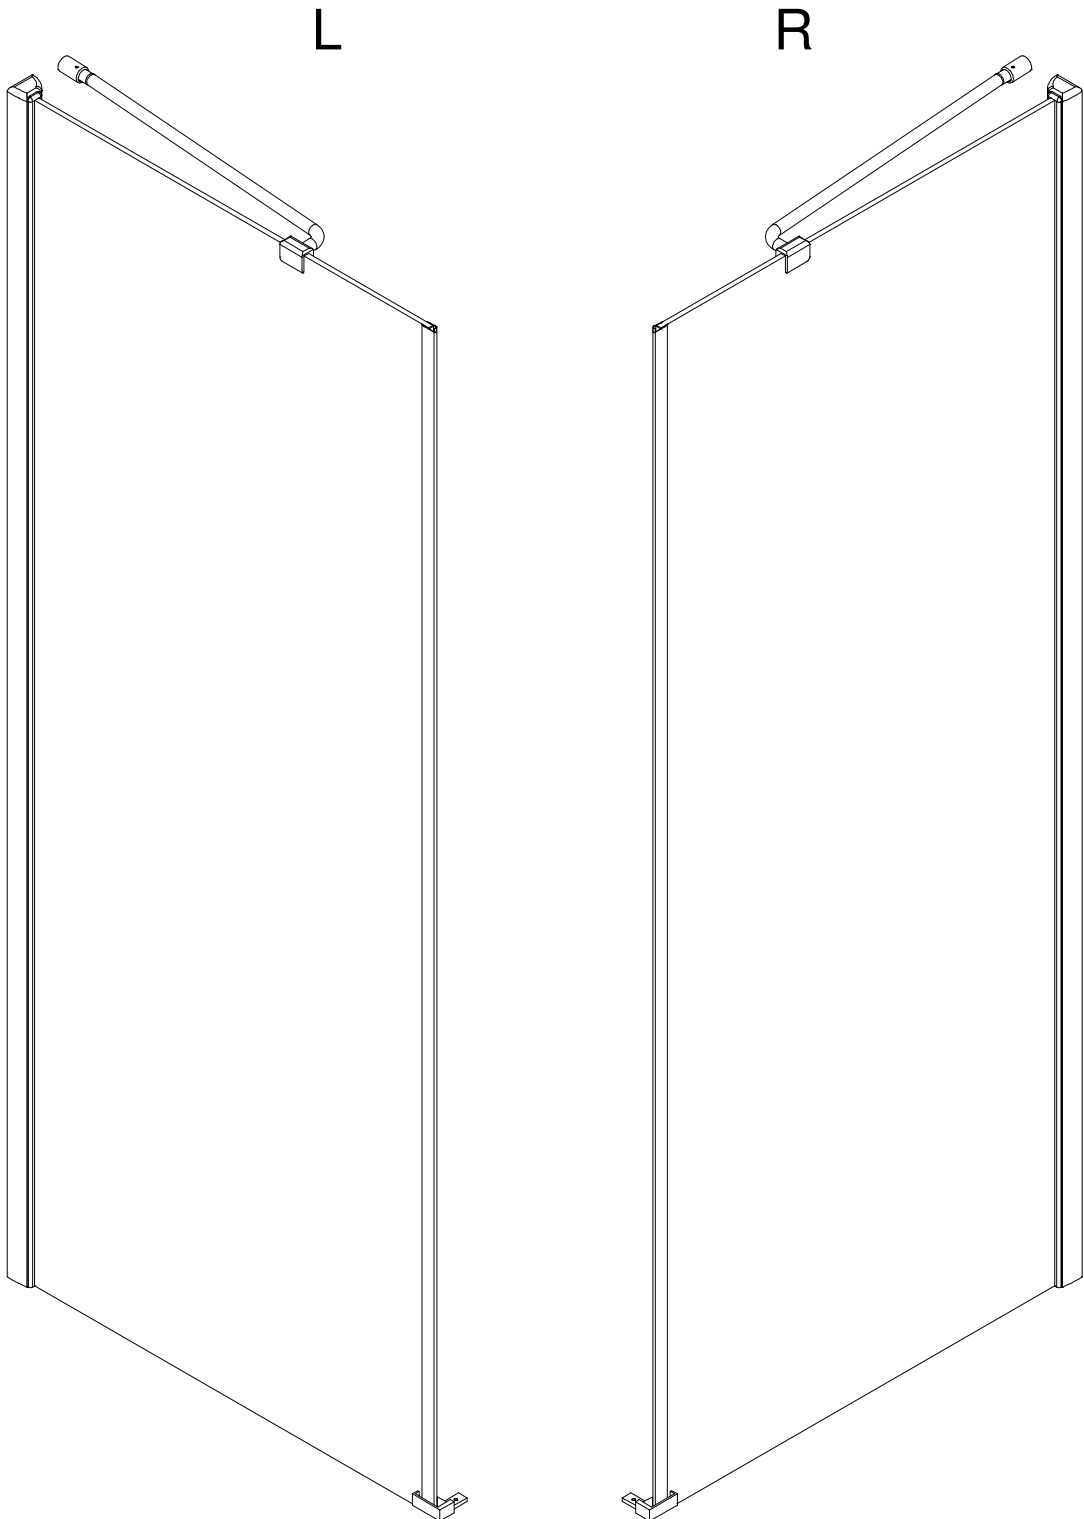

CEZARES®

Hinged door

Installation instructions

(For BERGAMO-60/(30/40/50/60))

BERGAMO-13

BERGAMO-A-1/BERGAMO-AH-1

BERGAMO-A-2/BERGAMO-AH-2

■ General Information

Note: Safety glass can not be re-worked.

■ Installation

Please read these instructions carefully before start of installation.

The wall post has up to 20mm of adjustment for out of true wall situations.

Ensure that the shower tray is fitted level and that after assembly of enclosure there is a full and continuous bead of sealant between the top of the shower tray and the tile joint.

- ⑰ x 1

- ⑱ x 1

- ⑳ x 3

ST4X12
- ㉑ x 3

- ㉒ x 3

- ㉓ x 4+4

Ø8X30
- ㉔ x 4+4

ST5X30
- ㉕ x 3

This product is heavy and will require two people to install.

This product is heavy and will require two people to install.

Installation instructions
(For VERONA-Side panel)

This product is heavy and will require two people to install.