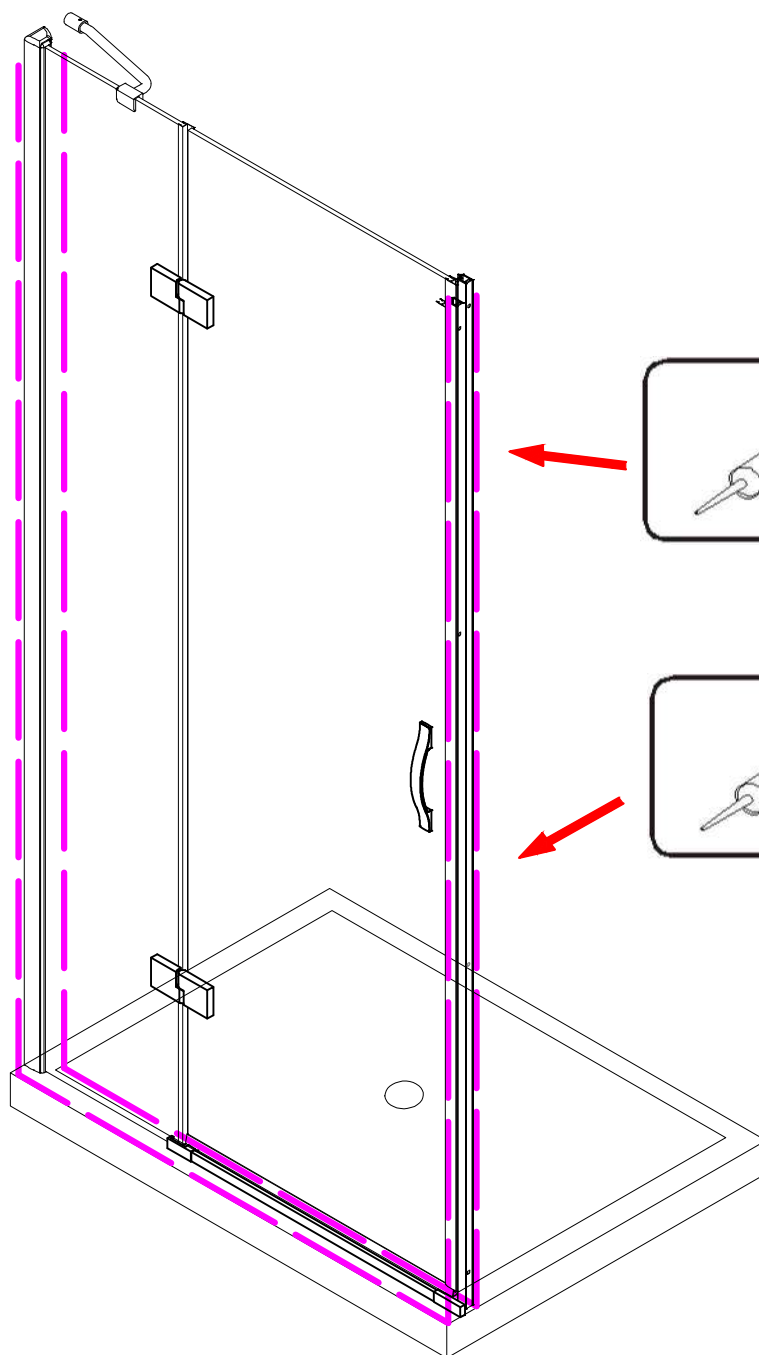

Note: Safety glass can not be re-worked.

■ Installation

Please read these instructions carefully before start of installation.

The wall post has up to 20mm of adjustment for out of true wall situations.

Ensure that the shower tray is fitted level and that after assembly of enclosure there is a full and continuous bead of sealant between the top of the shower tray and the tile joint.

ST4X15
- ㉖ x 1

- ㉗ x 1

- ㉘ x 1

- ㉙ x 1

- ㉚ x 1

- ㉛ x 3

ST4X12
- ㉜ x 3

- ㉝ x 3

This product is heavy and will require two people to install.

Ø8mm
19 x3

Ø8X30

20 x3

ST5X30

This product is heavy and will require two people to install.

This product is heavy and will require two people to install.

This product is heavy and will require two people to install.

This product is heavy and will require two people to install.

Installation instructions
(For VERONA-Side panel)

This product is heavy and will require two people to install.