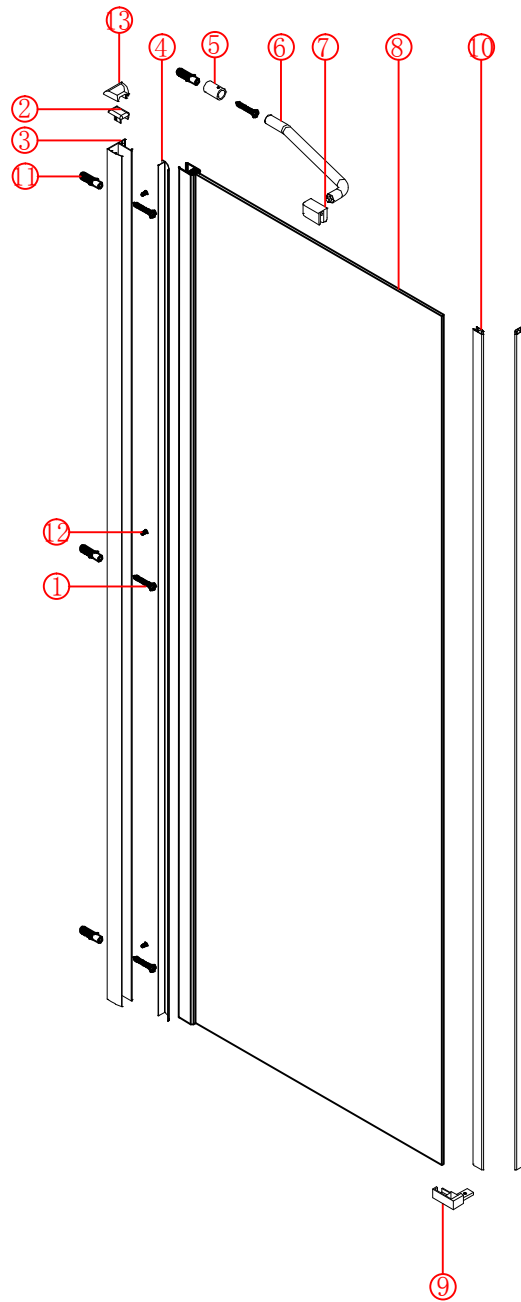

Note: Safety glass can not be re-worked.

■ Installation

Please read these instructions carefully before start of installation.

The wall post has up to 20mm of adjustment for out of true wall situations.

Ensure that the shower tray is fitted level and that after assembly of enclosure there is a full and continuous bead of sealant between the top of the shower tray and the tile joint.

■ Shower Tray Installation

The shower tray must be sited against a structural wall.

Water proof walling or tiling should be fitted so that it sits on the top of the tray rim.

■ Aftercare Instructions

After use, your shower should be cleaned with soap and water. This is particularly important in hard water districts where insoluble lime salts may be deposited and allowed to build up. Cleaners of a gritty or abrasive nature should not be used. Care should be taken to avoid contact with strong chemicals such as organic solvents and strippers.

- ⑰ x 1

- ⑱ x 1

- ⑳ x 3

ST4X12
- ㉑ x 3

- ㉒ x 3

- ㉓ x 4+4

Ø8X30
- ㉔ x 4+4

ST5X30
- ㉕ x 3

This product is heavy and will require two people to install.

This product is heavy and will require two people to install.

Installation instructions
(For VERONA-Side panel)

This product is heavy and will require two people to install.