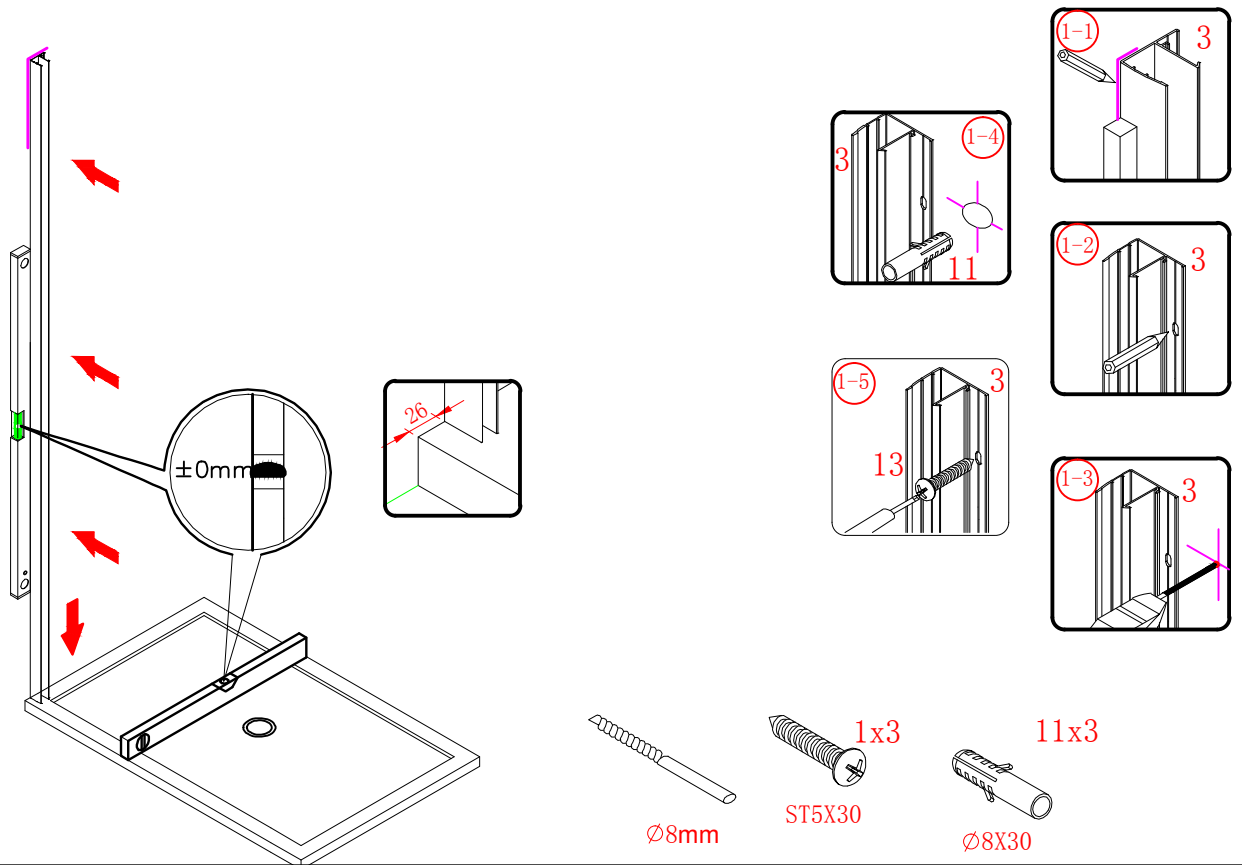

This product is heavy and will require two people to install.

Ø8mm
19 x3

Ø8X30

20 x3

ST5X30

This product is heavy and will require two people to install.

This product is heavy and will require two people to install.

This product is heavy and will require two people to install.

This product is heavy and will require two people to install.

Installation instructions
(For VERONA-Side panel)

This product is heavy and will require two people to install.