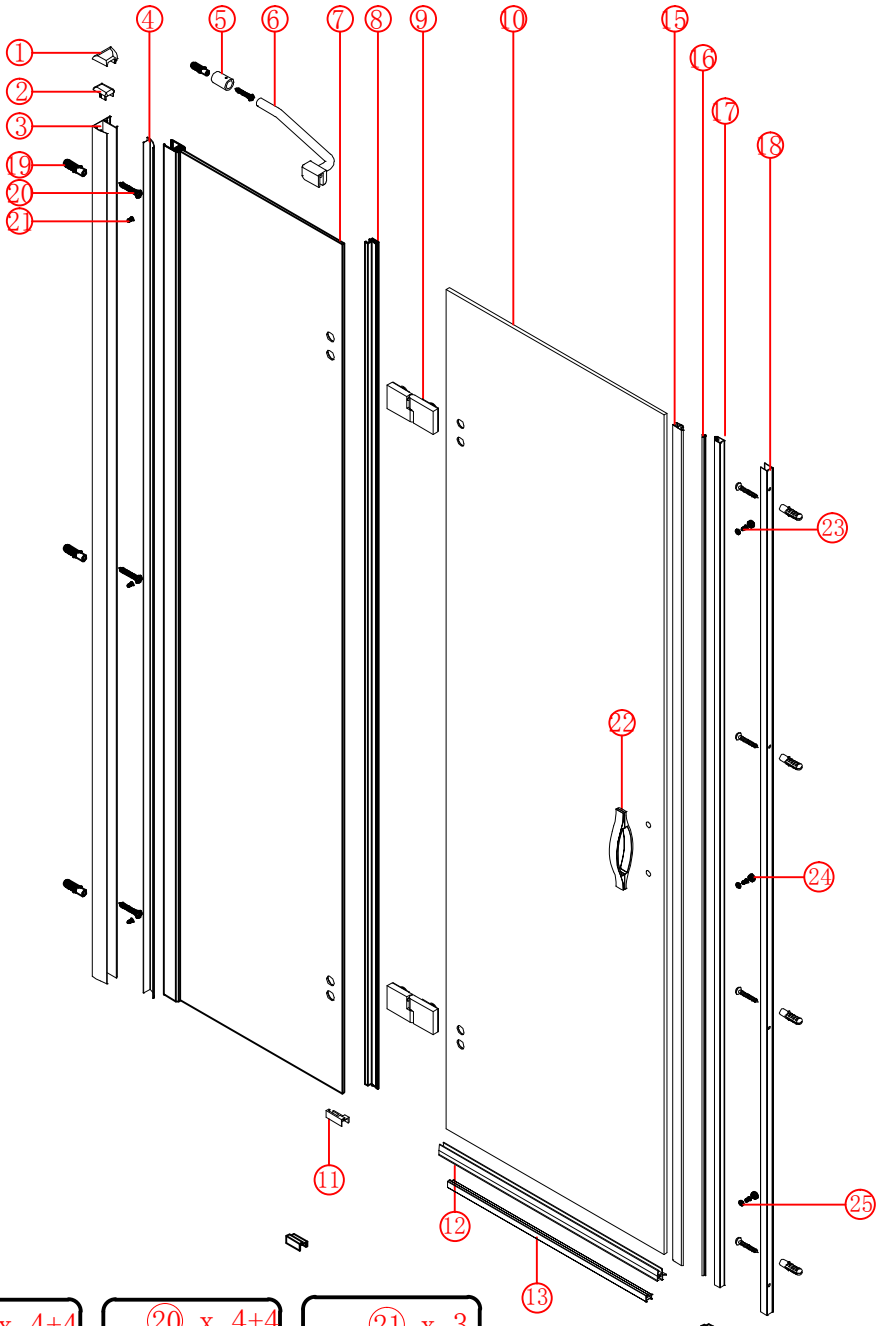

Note: Safety glass can not be re-worked.

■ Installation

Please read these instructions carefully before start of installation.

The wall post has up to 20mm of adjustment for out of true wall situations.

Ensure that the shower tray is fitted level and that after assembly of enclosure there is a full and continuous bead of sealant between the top of the shower tray and the tile joint.

- ① x 2

L&R
- ② x 1

- ③ x 1

- ④ x 1

- ⑤ x 1

- ⑥ x 1

- ⑦ x 1

- ⑧ x 1

- ⑰ x 1

- ⑱ x 1

- ⑳ x 3

ST4X12
- ㉑ x 3

- ㉒ x 3

- ㉓ x 4+4

Ø8X30
- ㉔ x 4+4

ST5X30
- ㉕ x 3