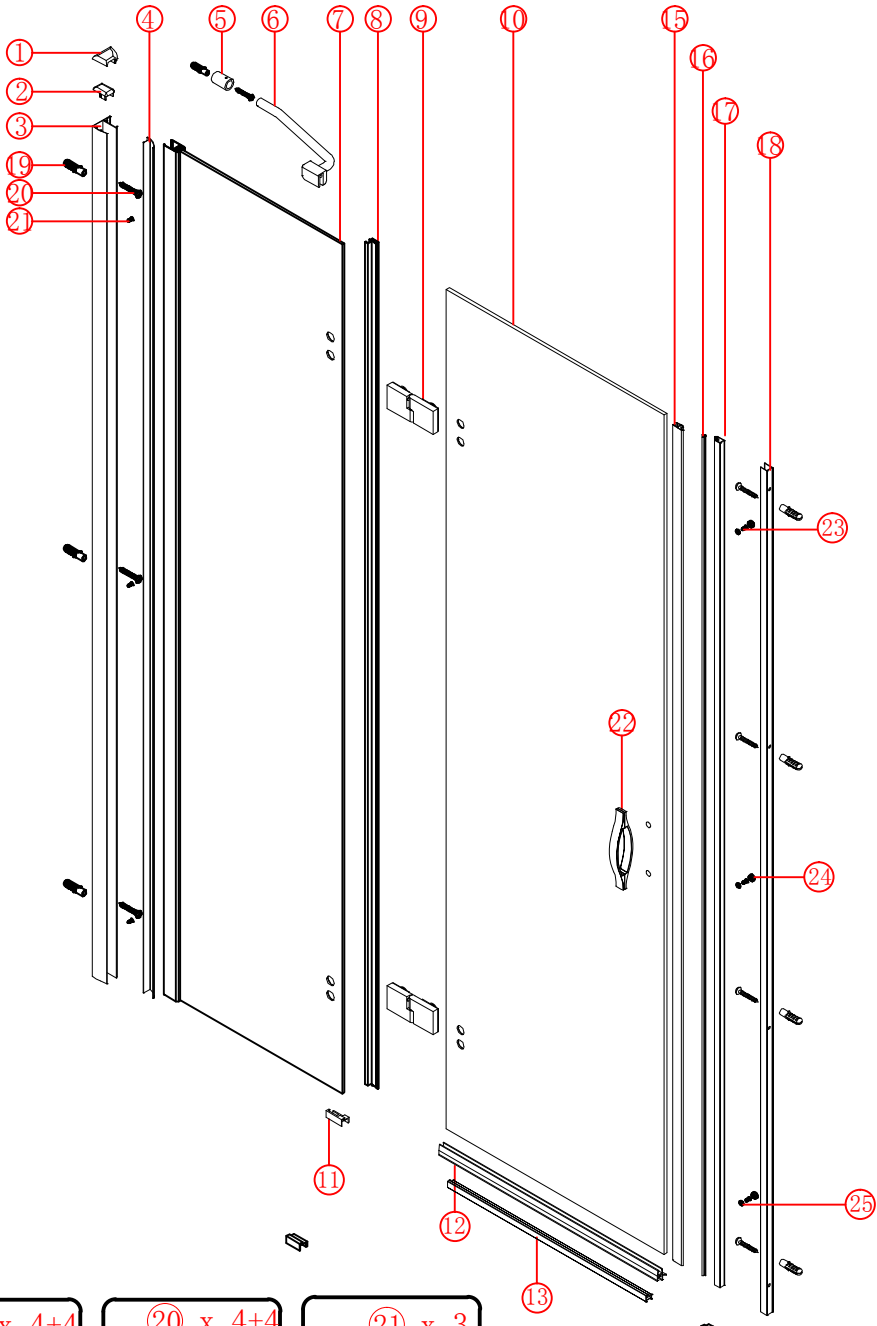

Note: Safety glass can not be re-worked.

■ Installation

Please read these instructions carefully before start of installation.

The wall post has up to 20mm of adjustment for out of true wall situations.

Ensure that the shower tray is fitted level and that after assembly of enclosure there is a full and continuous bead of sealant between the top of the shower tray and the tile joint.

- ⑱ x 4+4

∅8X30
- ⑳ x 4+4

ST5X30
- ㉑ x 3

ST4X15
- ㉒ x 1

- ① x 2

L&R
- ② x 1

- ③ x 1

- ④ x 1