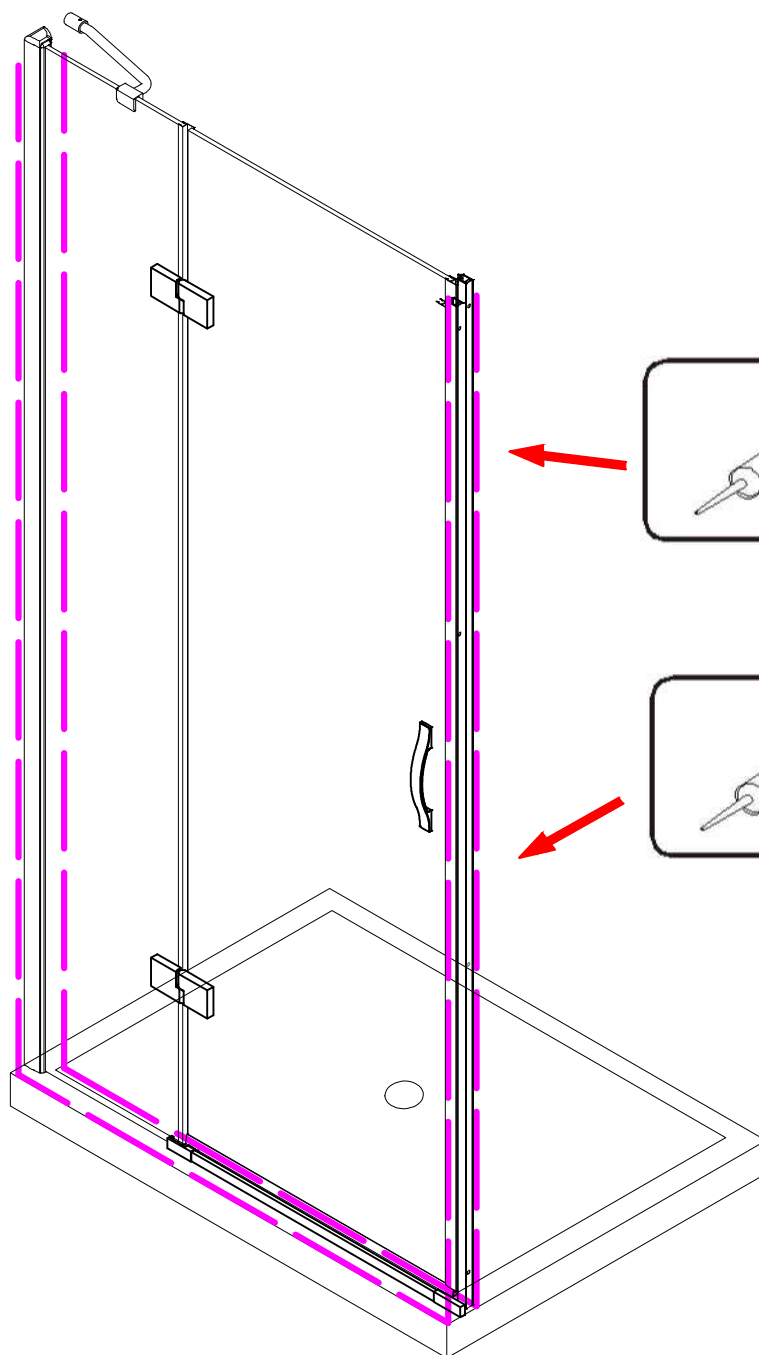

Note: Safety glass can not be re-worked.

■ Installation

Please read these instructions carefully before start of installation.

The wall post has up to 20mm of adjustment for out of true wall situations.

Ensure that the shower tray is fitted level and that after assembly of enclosure there is a full and continuous bead of sealant between the top of the shower tray and the tile joint.

- ⑬ x 1

- ⑭ x 1

L/R
- ⑮ x 1

- ⑯ x 1

- ⑰ x 1

- ⑱ x 1

- ㉓ x 3

ST4X12
- ㉔ x 3

- ㉕ x 3

- ㉖ x 1

This product is heavy and will require two people to install.

Ø8mm
19 x3

Ø8X30

20 x3

ST5X30

This product is heavy and will require two people to install.

This product is heavy and will require two people to install.

This product is heavy and will require two people to install.

This product is heavy and will require two people to install.

Installation instructions
(For VERONA-Side panel)