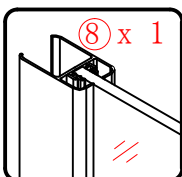

- ㉕ x 3

- ㉖ x 1

This product is heavy and will require two people to install.

Ø8mm
19 x3

Ø8X30

20 x3

ST5X30

This product is heavy and will require two people to install.

This product is heavy and will require two people to install.

This product is heavy and will require two people to install.

This product is heavy and will require two people to install.

Installation instructions
(For VERONA-Side panel)

This product is heavy and will require two people to install.

This product is heavy and will require two people to install.

This product is heavy and will require two people to install.