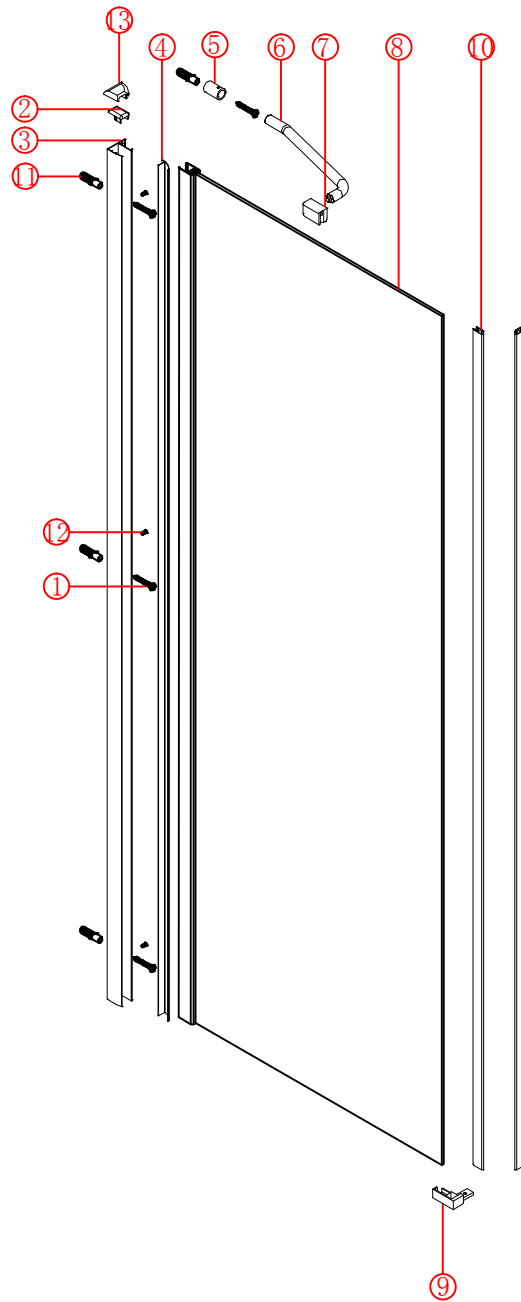

Note: Safety glass can not be re-worked.

■ Installation

Please read these instructions carefully before start of installation.

The wall post has up to 20mm of adjustment for out of true wall situations.

Ensure that the shower tray is fitted level and that after assembly of enclosure there is a full and continuous bead of sealant between the top of the shower tray and the tile joint.

■ Shower Tray Installation

The shower tray must be sited against a structural wall.

Water proof walling or tiling should be fitted so that it sits on the top of the tray rim.

■ Aftercare Instructions

After use, your shower should be cleaned with soap and water. This is particularly important in hard water districts where insoluble lime salts may be deposited and allowed to build up. Cleaners of a gritty or abrasive nature should not be used. Care should be taken to avoid contact with strong chemicals such as organic solvents and strippers.

- ㉕ x 3

- ㉖ x 1

This product is heavy and will require two people to install.

Ø8mm
19 x3

Ø8X30

20 x3

ST5X30

This product is heavy and will require two people to install.

This product is heavy and will require two people to install.

This product is heavy and will require two people to install.

This product is heavy and will require two people to install.

Installation instructions
(For VERONA-Side panel)