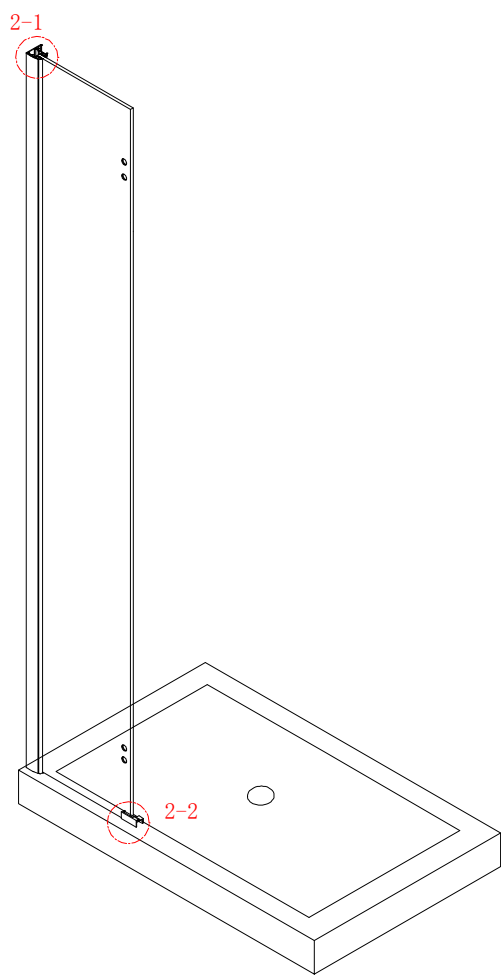

Note: Safety glass can not be re-worked.

■ Installation

Please read these instructions carefully before start of installation.

The wall post has up to 20mm of adjustment for out of true wall situations.

Ensure that the shower tray is fitted level and that after assembly of enclosure there is a full and continuous bead of sealant between the top of the shower tray and the tile joint.

- ⑬ x 1

- ⑭ x 1

L/R
- ⑮ x 1

- ⑯ x 1

- ⑰ x 1

- ⑱ x 1

- ㉓ x 3

ST4X12
- ㉔ x 3

- ㉕ x 3

- ㉖ x 1

This product is heavy and will require two people to install.

Ø8mm
19 x3

Ø8X30

20 x3

ST5X30

This product is heavy and will require two people to install.