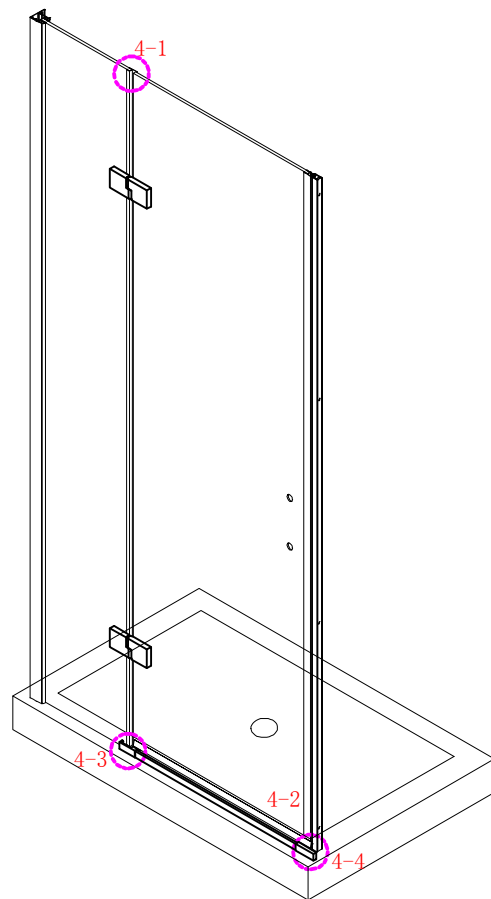

Note: Safety glass can not be re-worked.

■ Installation

Please read these instructions carefully before start of installation.

The wall post has up to 20mm of adjustment for out of true wall situations.

Ensure that the shower tray is fitted level and that after assembly of enclosure there is a full and continuous bead of sealant between the top of the shower tray and the tile joint.

- ⑬ x 1

- ⑭ x 1

L/R
- ⑮ x 1

- ⑯ x 1

- ⑰ x 1

- ⑱ x 1

- ㉓ x 3

ST4X12
- ㉔ x 3

- ㉕ x 3

- ㉖ x 1

This product is heavy and will require two people to install.

Ø8mm
19 x3

Ø8X30

20 x3

ST5X30

This product is heavy and will require two people to install.