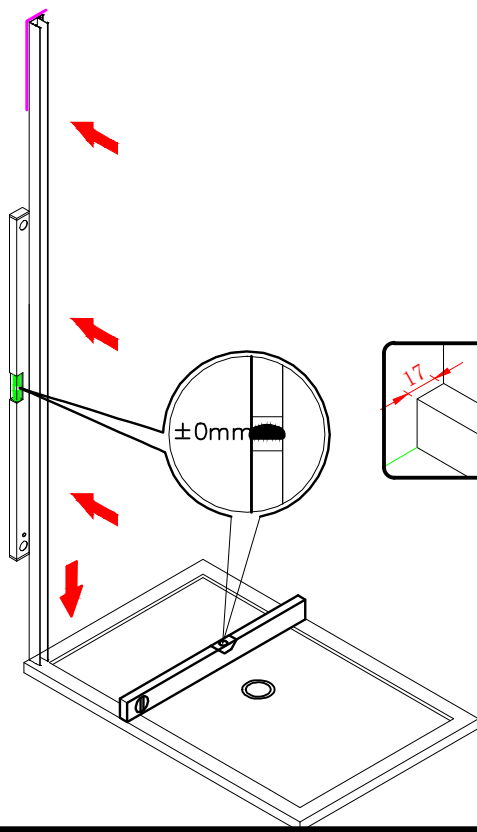

Note: Safety glass can not be re-worked.

■ Installation

Please read these instructions carefully before start of installation.

The wall post has up to 20mm of adjustment for out of true wall situations.

Ensure that the shower tray is fitted level and that after assembly of enclosure there is a full and continuous bead of sealant between the top of the shower tray and the tile joint.

- ⑬ x 1

- ⑭ x 1

L/R
- ⑮ x 1

- ⑯ x 1

- ⑰ x 1

- ⑱ x 1

- ㉓ x 3

ST4X12
- ㉔ x 3

- ㉕ x 3

- ㉖ x 1

This product is heavy and will require two people to install.

Ø8mm
19 x3

Ø8X30

20 x3

ST5X30

This product is heavy and will require two people to install.