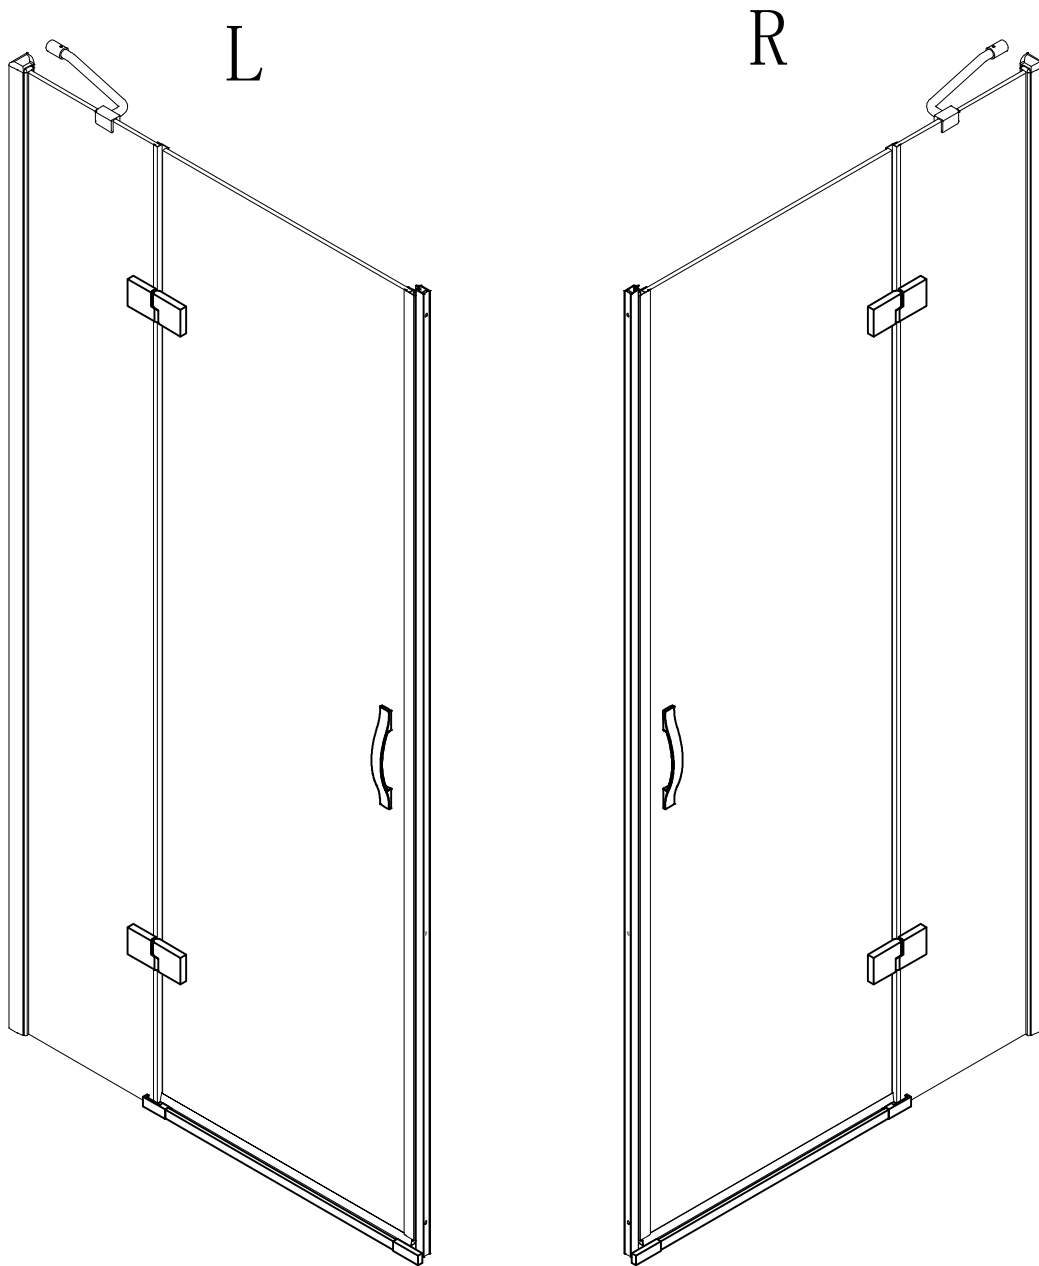

CEZARES®

Hinged door

Installation instructions

(For BERGAMO-60/(30/40/50/60))

BERGAMO-13

BERGAMO-A-1/BERGAMO-AH-1

BERGAMO-A-2/BERGAMO-AH-2

■ General Information

Note: Safety glass can not be re-worked.

■ Installation

Please read these instructions carefully before start of installation.

The wall post has up to 20mm of adjustment for out of true wall situations.

Ensure that the shower tray is fitted level and that after assembly of enclosure there is a full and continuous bead of sealant between the top of the shower tray and the tile joint.

Special care should be taken when drilling walls to avoid hidden pipes or electrical cables.

Note: This product is heavy and will require two people to install.

Please remove protective film from aluminium profiles before installation.