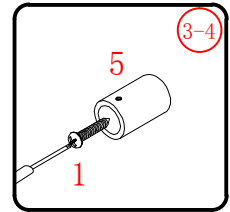

This product is heavy and will require two people to install.