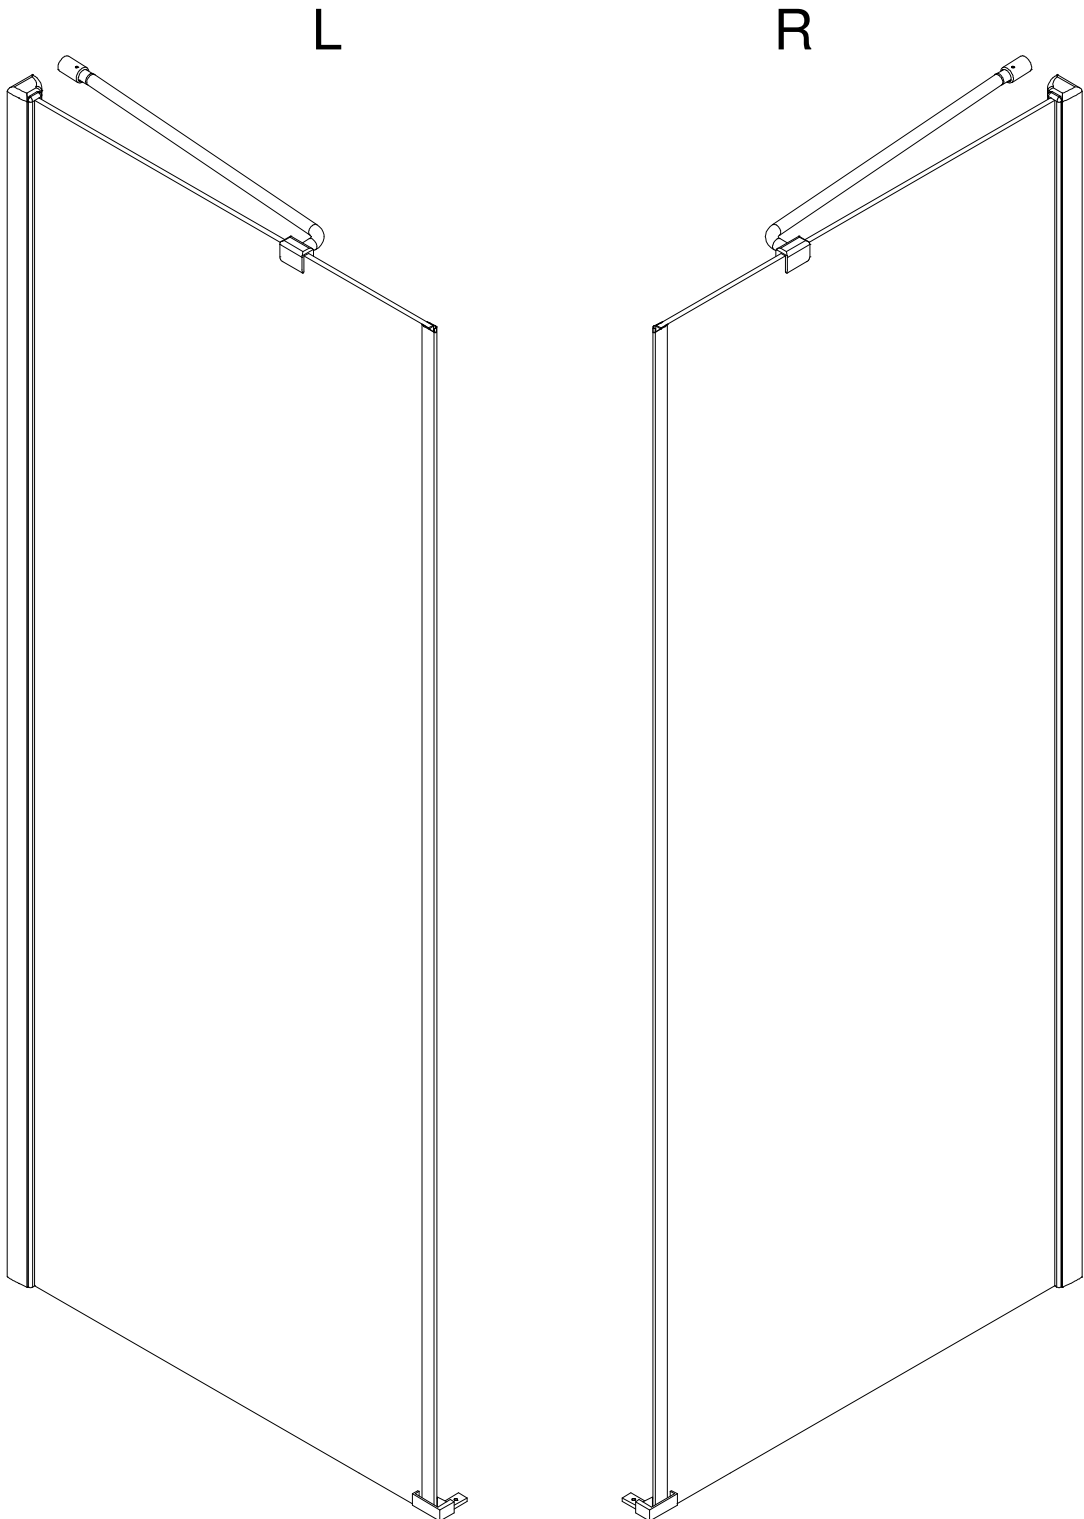

CEZARES®

Hinged door

Installation instructions

(For BERGAMO-60/(30/40/50/60))

BERGAMO-13

BERGAMO-A-1/BERGAMO-AH-1

BERGAMO-A-2/BERGAMO-AH-2

■ General Information

Note: Safety glass can not be re-worked.

■ Installation

Please read these instructions carefully before start of installation.

The wall post has up to 20mm of adjustment for out of true wall situations.

Ensure that the shower tray is fitted level and that after assembly of enclosure there is a full and continuous bead of sealant between the top of the shower tray and the tile joint.

- ㉕ x 3

- ㉖ x 1

This product is heavy and will require two people to install.

Ø8mm
19 x3

Ø8X30

20 x3

ST5X30

This product is heavy and will require two people to install.

This product is heavy and will require two people to install.

This product is heavy and will require two people to install.

This product is heavy and will require two people to install.

Installation instructions
(For VERONA-Side panel)