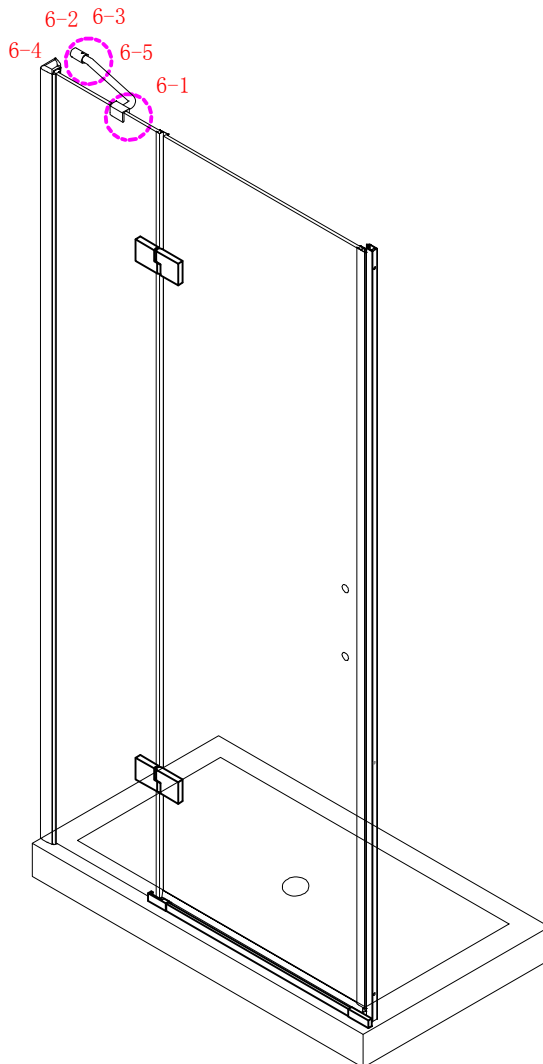

This product is heavy and will require two people to install.