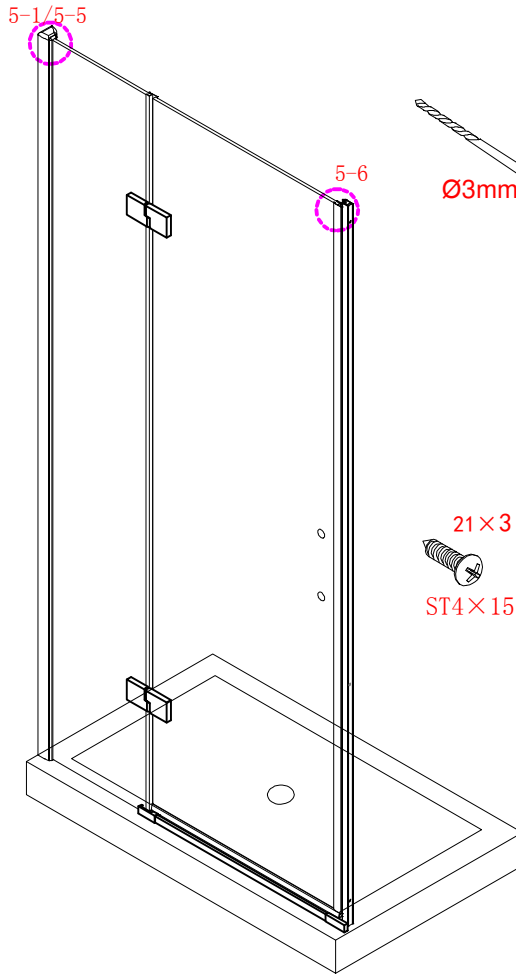

This product is heavy and will require two people to install.