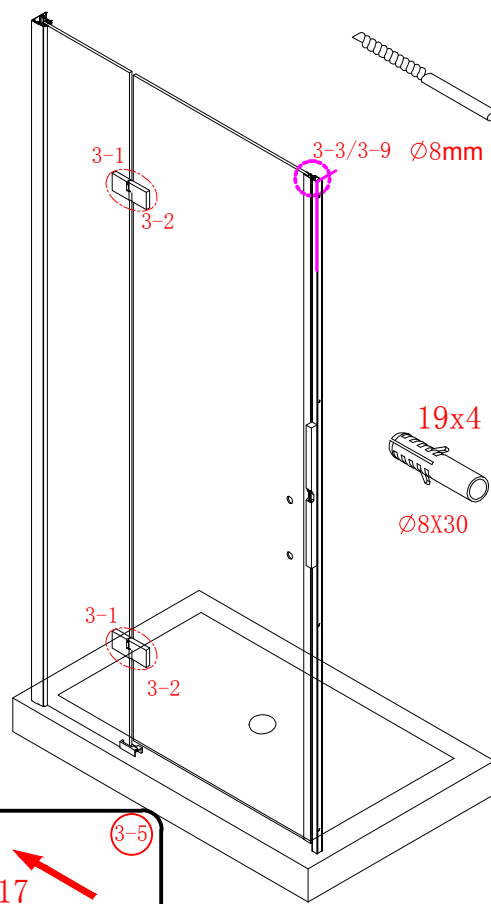

Note: Safety glass can not be re-worked.

■ Installation

Please read these instructions carefully before start of installation.

The wall post has up to 20mm of adjustment for out of true wall situations.

Ensure that the shower tray is fitted level and that after assembly of enclosure there is a full and continuous bead of sealant between the top of the shower tray and the tile joint.

- ⑱ x 4+4

∅8X30
- ⑳ x 4+4

ST5X30
- ㉑ x 3

ST4X15
- ㉒ x 1

- ① x 2

L&R
- ② x 1

- ③ x 1

- ④ x 1

- ⑬ x 1

- ⑭ x 1

L/R
- ⑮ x 1

- ⑯ x 1

- ⑰ x 1

- ⑱ x 1

- ㉓ x 3

ST4X12
- ㉔ x 3

- ㉕ x 3

- ㉖ x 1

This product is heavy and will require two people to install.

Ø8mm
19 x3

Ø8X30

20 x3

ST5X30

This product is heavy and will require two people to install.