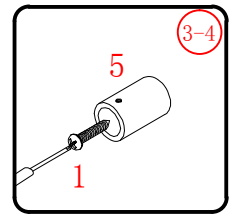

This product is heavy and will require two people to install.