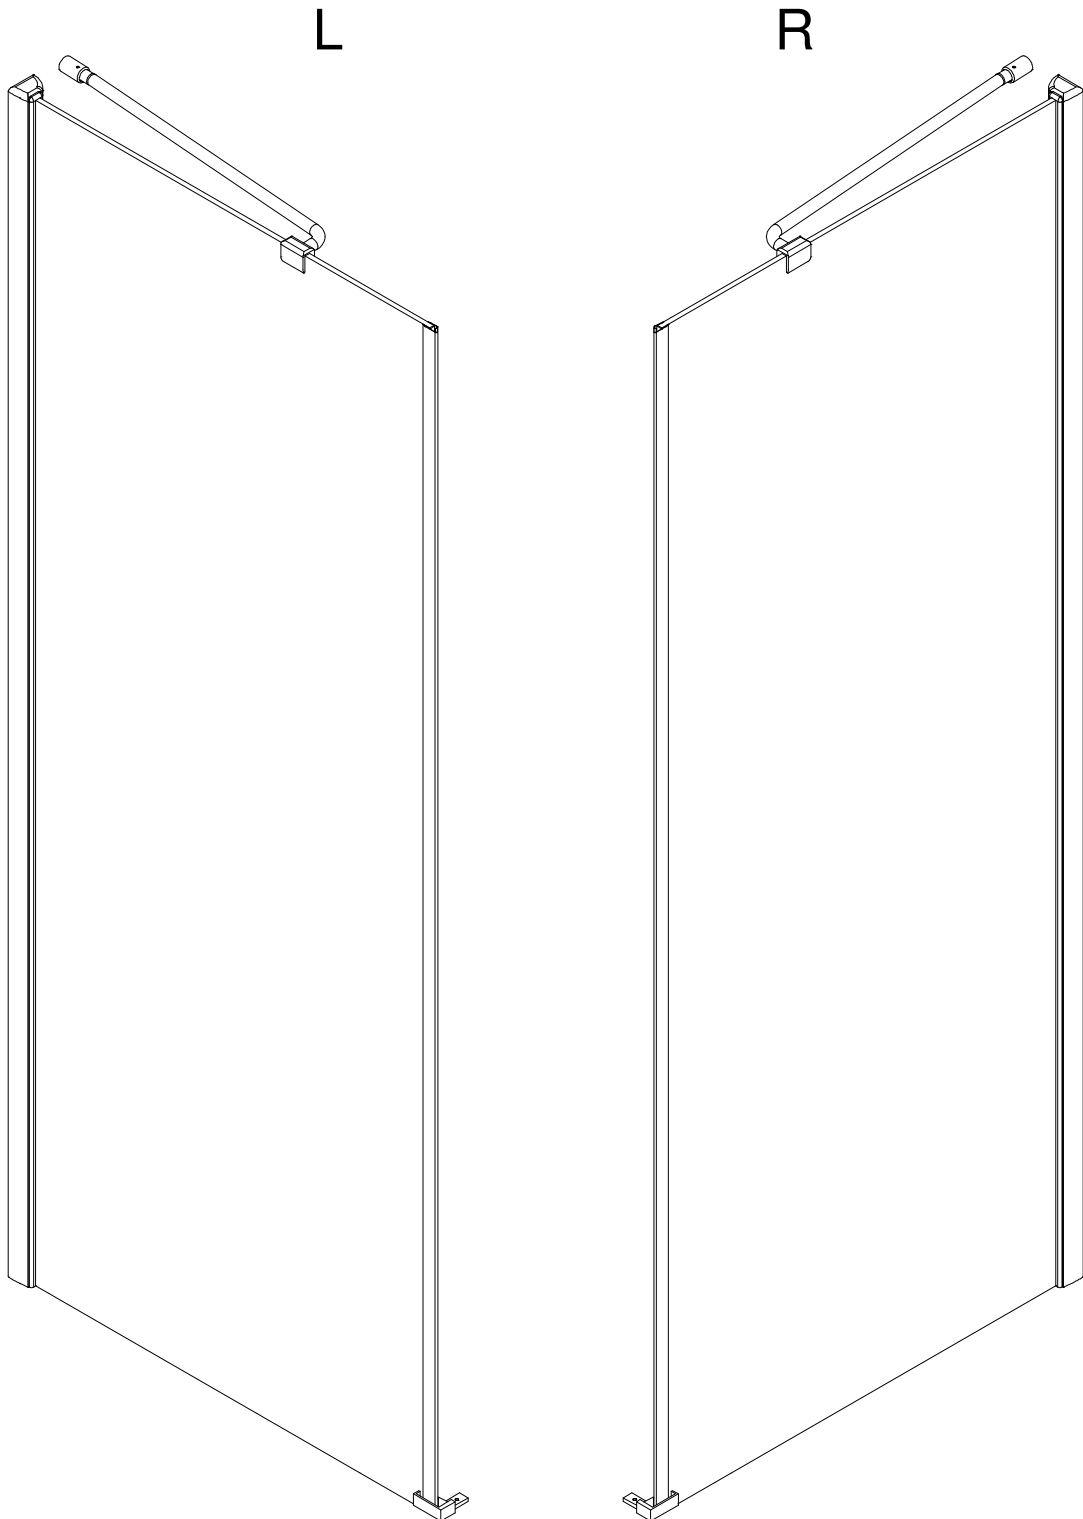

CEZARES®

Hinged door

Installation instructions

(For BERGAMO-60/(30/40/50/60))

BERGAMO-13

BERGAMO-A-1/BERGAMO-AH-1

BERGAMO-A-2/BERGAMO-AH-2

■ General Information

Note: Safety glass can not be re-worked.

■ Installation

Please read these instructions carefully before start of installation.

The wall post has up to 20mm of adjustment for out of true wall situations.

Ensure that the shower tray is fitted level and that after assembly of enclosure there is a full and continuous bead of sealant between the top of the shower tray and the tile joint.

- ⑰ x 1

- ⑱ x 1

- ⑳ x 3

ST4X12
- ㉑ x 3

- ㉒ x 3

- ㉓ x 4+4

∅8X30
- ㉔ x 4+4

ST5X30
- ㉕ x 3

This product is heavy and will require two people to install.

This product is heavy and will require two people to install.

This product is heavy and will require two people to install.

Installation instructions
(For VERONA-Side panel)