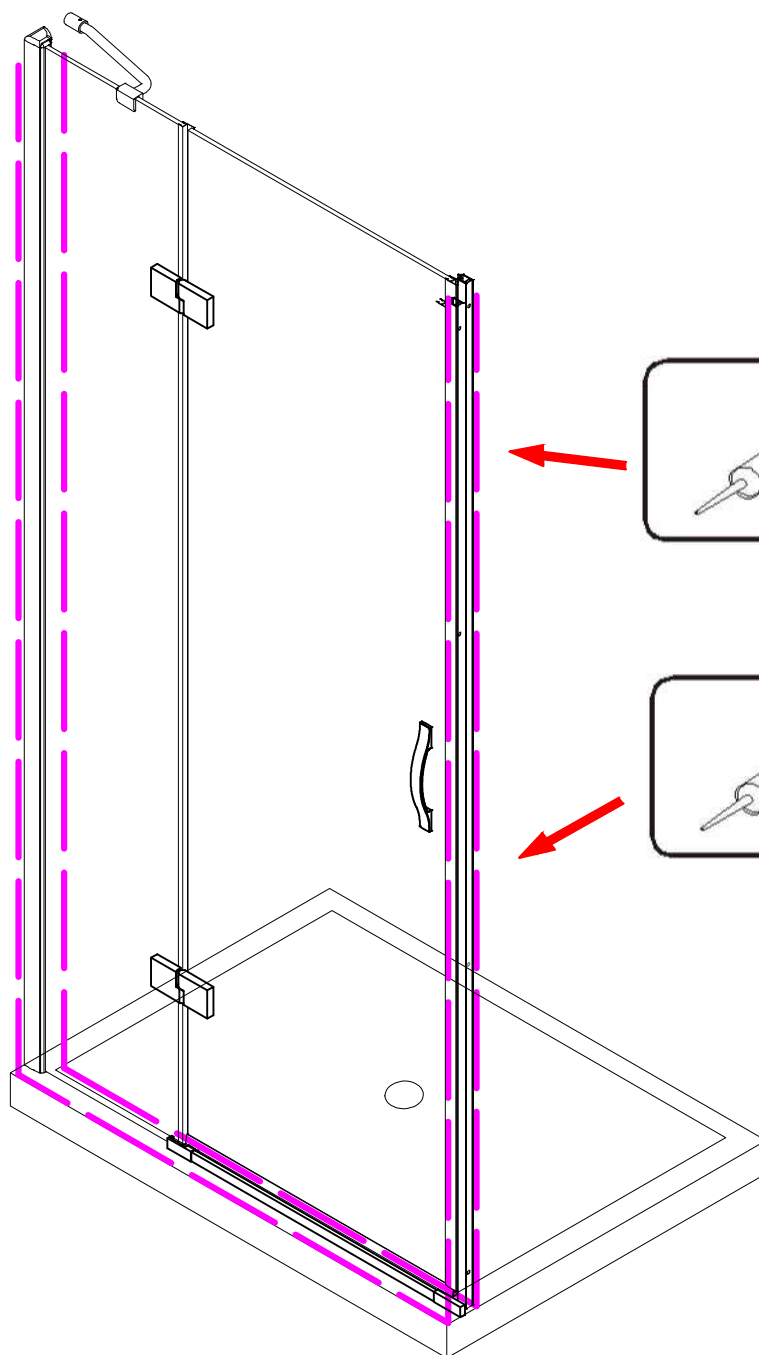

Note: Safety glass can not be re-worked.

■ Installation

Please read these instructions carefully before start of installation.

The wall post has up to 20mm of adjustment for out of true wall situations.

Ensure that the shower tray is fitted level and that after assembly of enclosure there is a full and continuous bead of sealant between the top of the shower tray and the tile joint.

- ⑰ x 1

- ⑱ x 1

- ⑳ x 3

ST4X12
- ㉑ x 3

- ㉒ x 3

- ㉓ x 4+4

∅8X30
- ㉔ x 4+4

ST5X30
- ㉕ x 3

ST4X15
- ㉖ x 1

- ㉗ x 1

- ㉘ x 1

This product is heavy and will require two people to install.

Ø8mm
19 x3

Ø8X30

20 x3
ST5X30

This product is heavy and will require two people to install.

This product is heavy and will require two people to install.

This product is heavy and will require two people to install.

This product is heavy and will require two people to install.

Installation instructions
(For VERONA-Side panel)