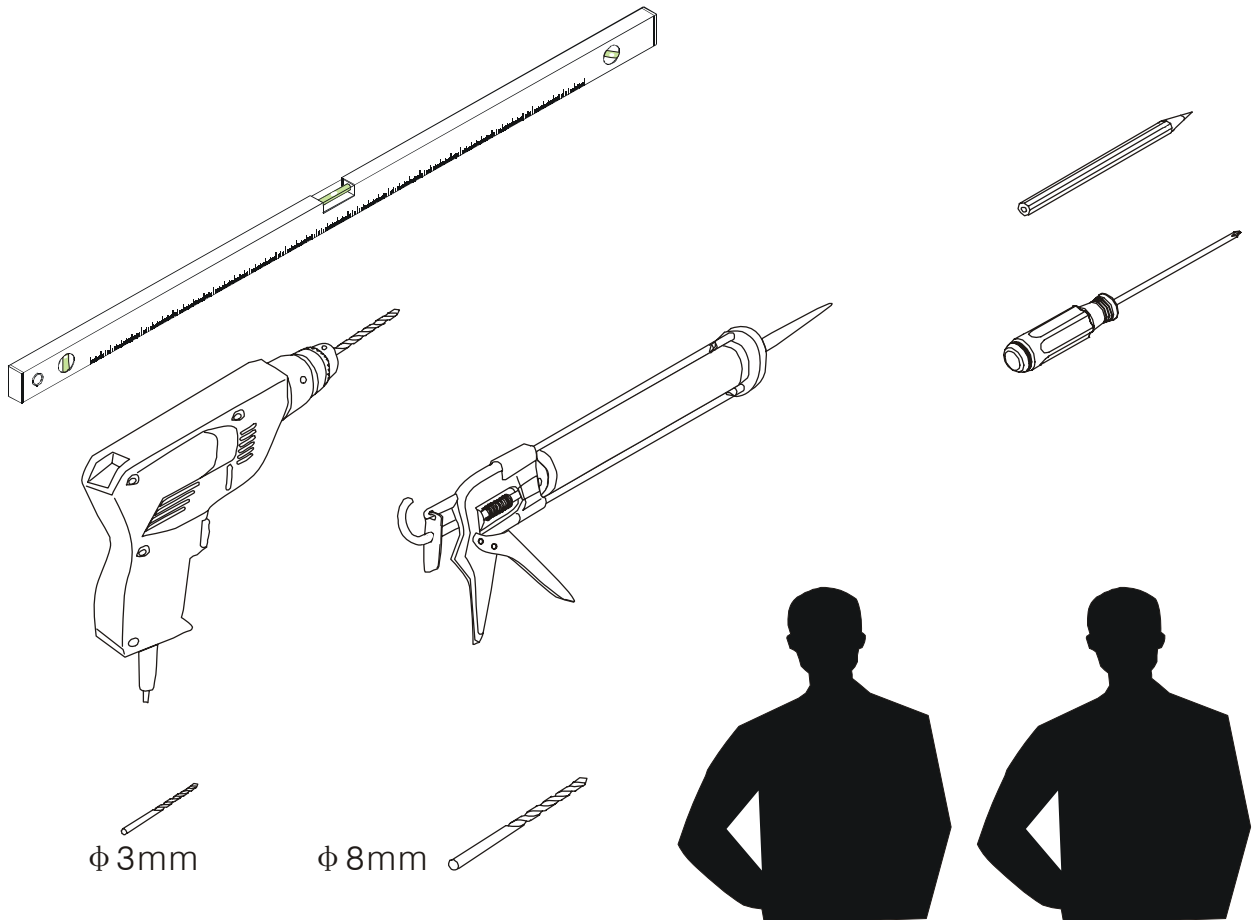

Note: Safety glass can not be re-worked.

■ Installation

Please read these instructions carefully before start of installation.

The wall post has up to 20mm of adjustment for out of true wall situations.

Ensure that the shower tray is fitted level and that after assembly of enclosure there is a full and continuous bead of sealant between the top of the shower tray and the tile joint.

Special care should be taken when drilling walls to avoid hidden pipes or electrical cables.

Note: This product is heavy and will require two people to install.

Please remove protective film from aluminium profiles before installation.

■ Shower Tray Installation

The shower tray must be sited against a structural wall.

Water proof walling or tiling should be fitted so that it sits on the top of the tray rim.

■ Aftercare Instructions

After use, your shower should be cleaned with soap and water. This is particularly important in hard water districts where insoluble lime salts may be deposited and allowed to build up. Cleaners of a gritty or abrasive nature should not be used. Care should be taken to avoid contact with strong chemicals such as organic solvents and strippers.

Glass cleaners can be used but with caution, if in doubt contact the supplier of the cleaner in question.

Please keep these instructions for aftercare and customer service details.

Tools required

This product is heavy and will require two people to install.