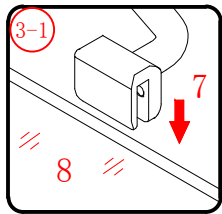

This product is heavy and will require two people to install.