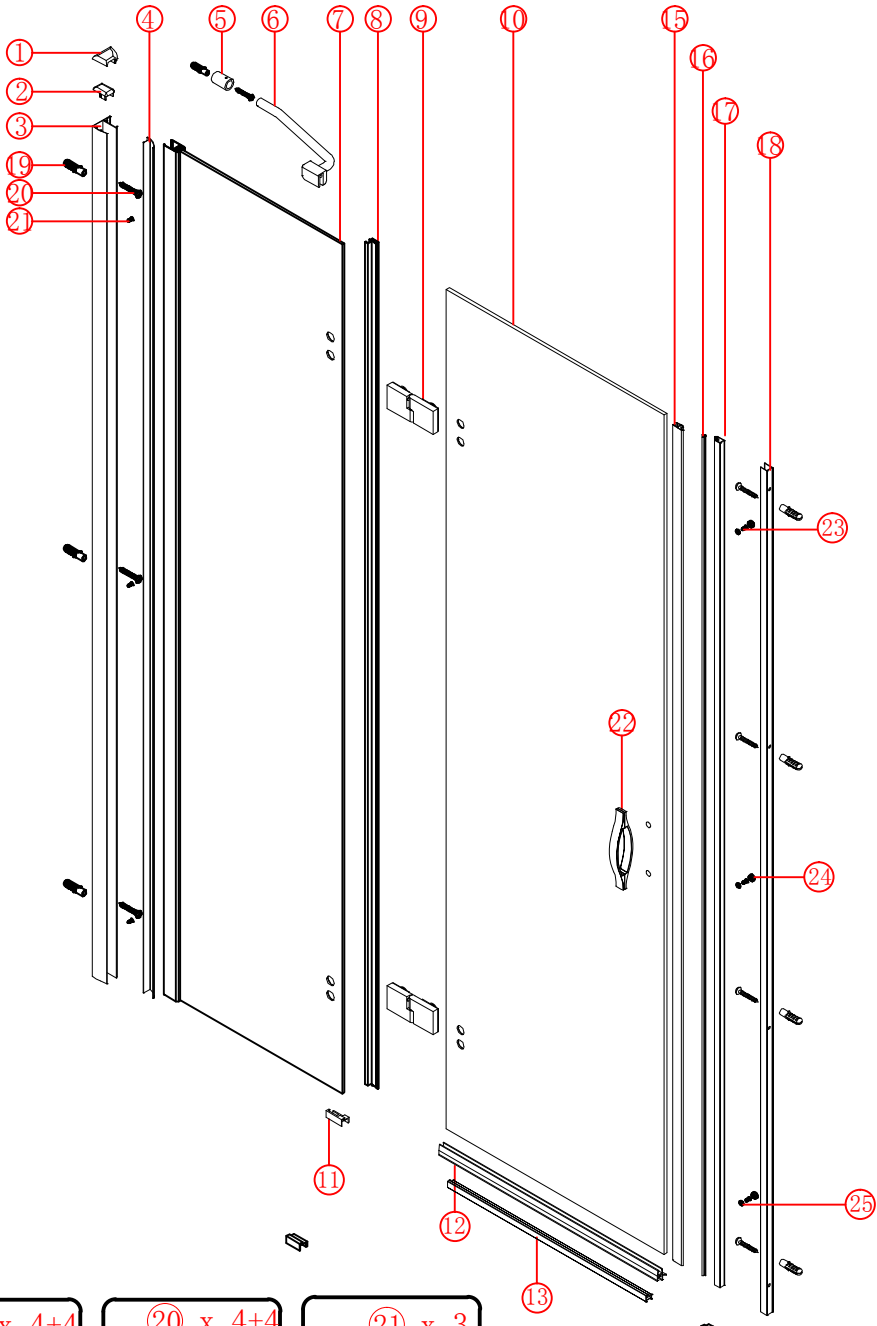

Note: Safety glass can not be re-worked.

■ Installation

Please read these instructions carefully before start of installation.

The wall post has up to 20mm of adjustment for out of true wall situations.

Ensure that the shower tray is fitted level and that after assembly of enclosure there is a full and continuous bead of sealant between the top of the shower tray and the tile joint.

- ① x 2

L&R
- ② x 1

- ③ x 1

- ④ x 1

- ⑤ x 1

- ⑥ x 1

- ⑦ x 1

- ⑧ x 1

- ⑰ x 1

- ⑱ x 1

- ⑳ x 3

ST4X12
- ㉑ x 3

- ㉒ x 3

- ㉓ x 4+4

∅8X30
- ㉔ x 4+4

ST5X30
- ㉕ x 3