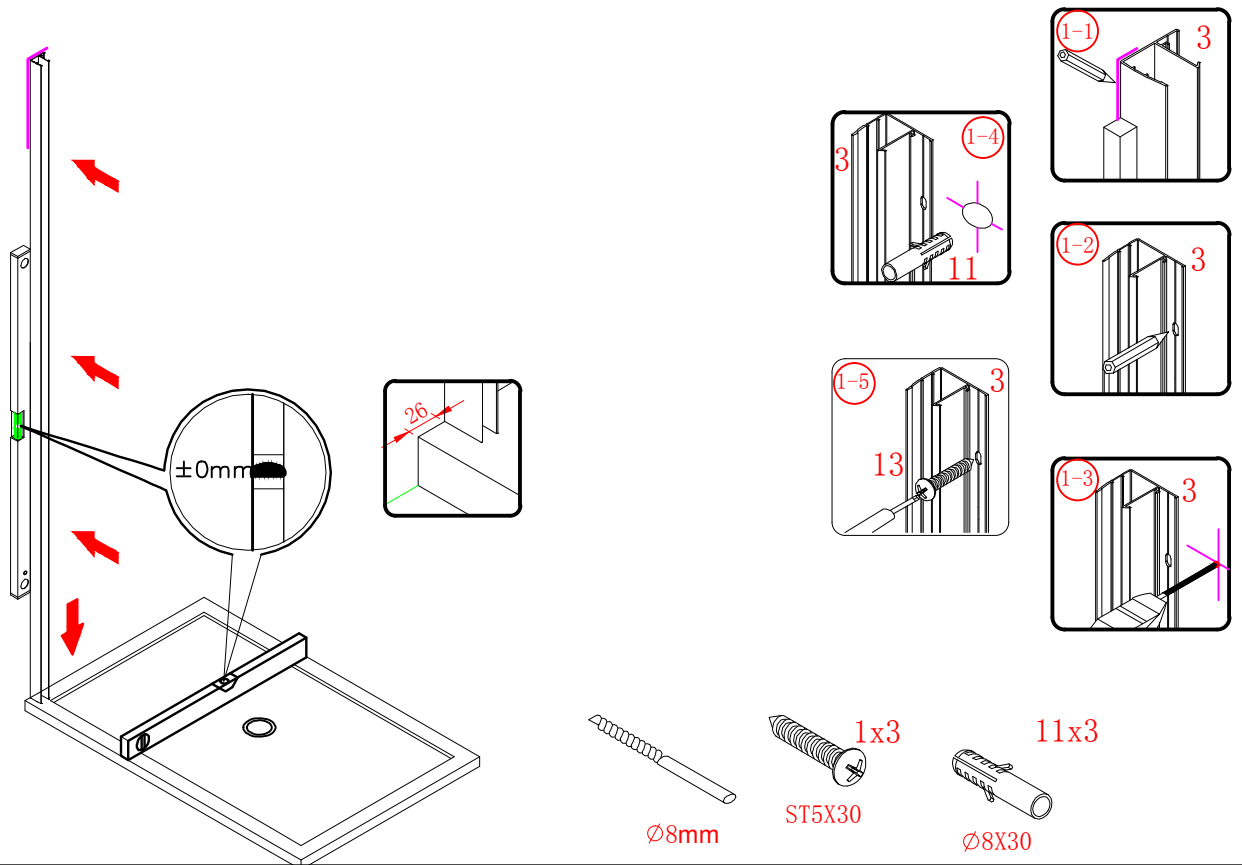

This product is heavy and will require two people to install.