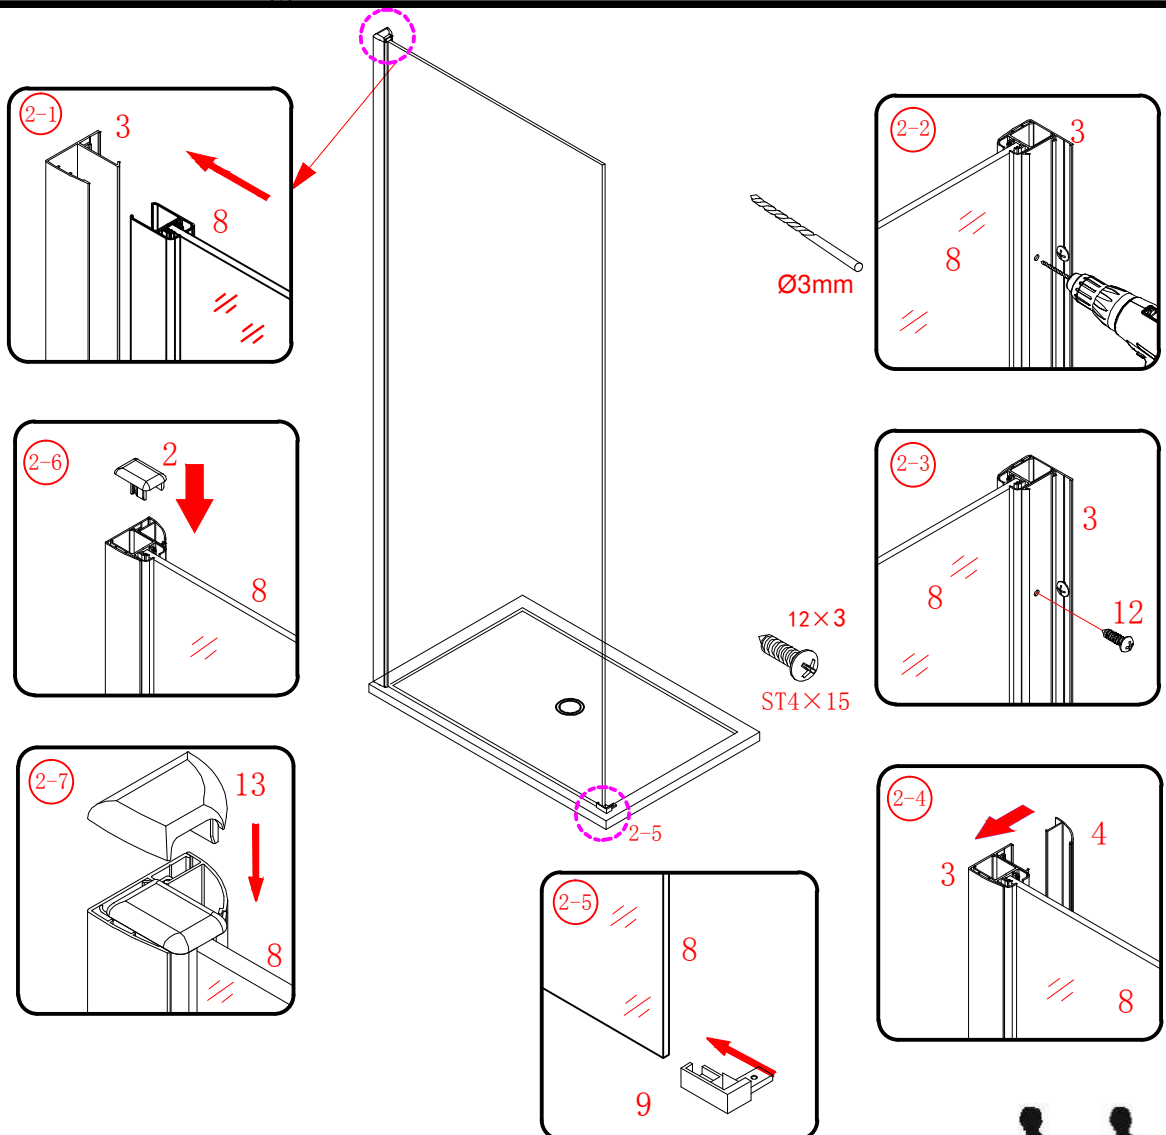

This product is heavy and will require two people to install.