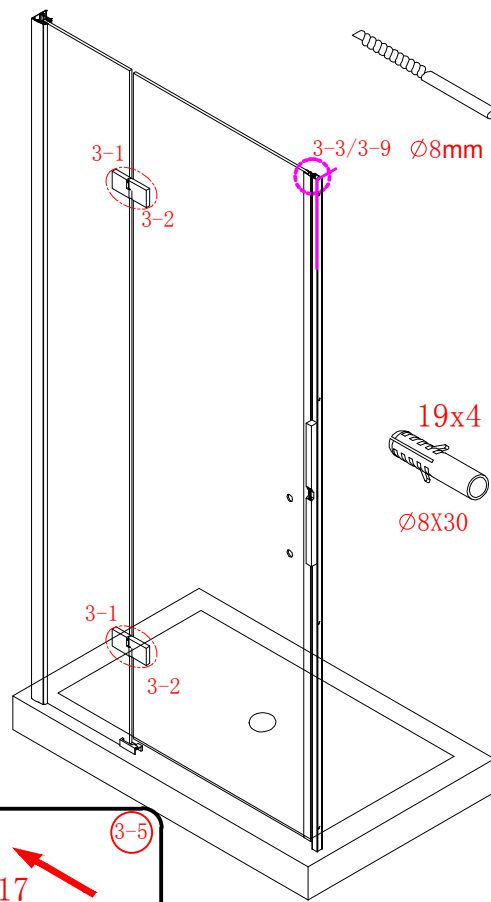

Note: Safety glass can not be re-worked.

■ Installation

Please read these instructions carefully before start of installation.

The wall post has up to 20mm of adjustment for out of true wall situations.

Ensure that the shower tray is fitted level and that after assembly of enclosure there is a full and continuous bead of sealant between the top of the shower tray and the tile joint.

- ⑰ x 1

- ⑱ x 1

- ⑳ x 3

ST4X12
- ㉑ x 3

- ㉒ x 3

- ㉓ x 4+4

∅8X30
- ㉔ x 4+4

ST5X30
- ㉕ x 3

ST4X15
- ㉖ x 1

- ㉗ x 1

- ㉘ x 1

This product is heavy and will require two people to install.

Ø8mm
19 x3

Ø8X30

20 x3
ST5X30

This product is heavy and will require two people to install.