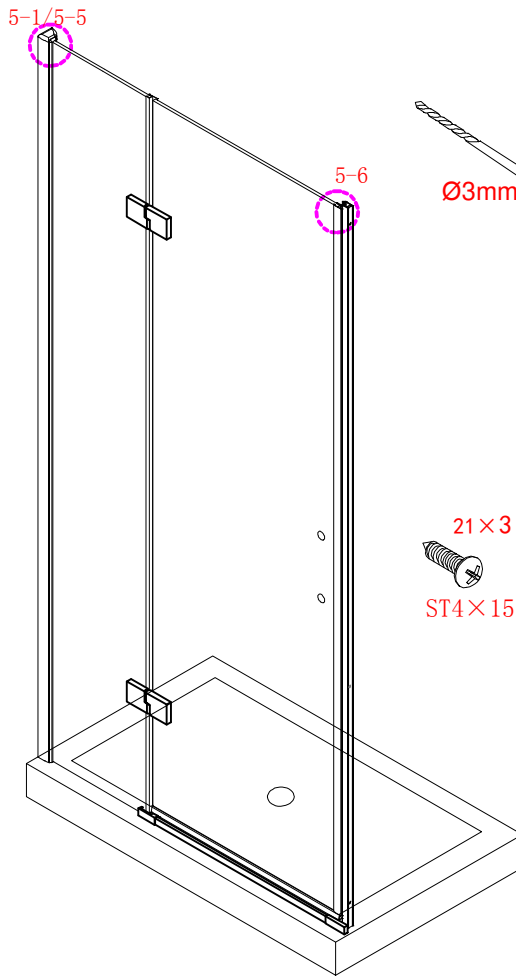

This product is heavy and will require two people to install.