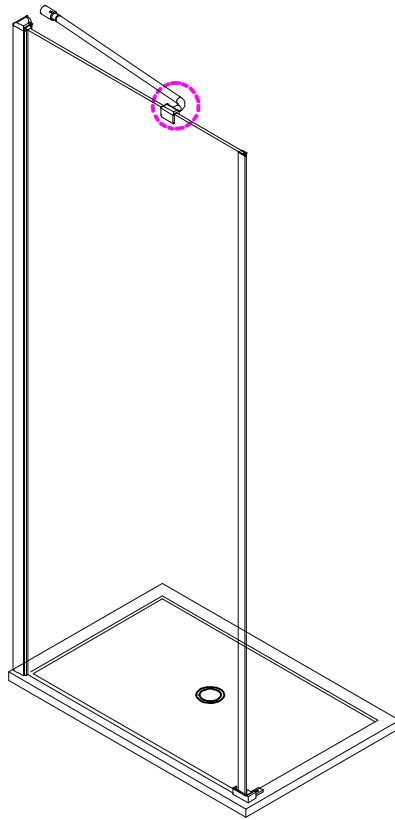

This product is heavy and will require two people to install.