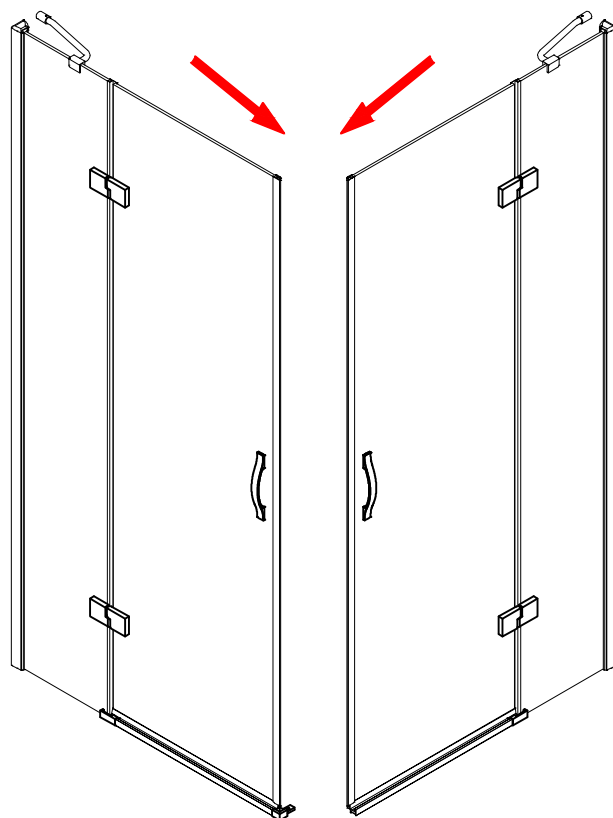

CEZARES®

Hinged door

Installation instructions

(For BERGAMO-60/(30/40/50/60))

BERGAMO-13

BERGAMO-A-1/BERGAMO-AH-1

BERGAMO-A-2/BERGAMO-AH-2

■ General Information

Note: Safety glass can not be re-worked.

■ Installation

Please read these instructions carefully before start of installation.

The wall post has up to 20mm of adjustment for out of true wall situations.

Ensure that the shower tray is fitted level and that after assembly of enclosure there is a full and continuous bead of sealant between the top of the shower tray and the tile joint.

Special care should be taken when drilling walls to avoid hidden pipes or electrical cables.

Note: This product is heavy and will require two people to install.

Please remove protective film from aluminium profiles before installation.