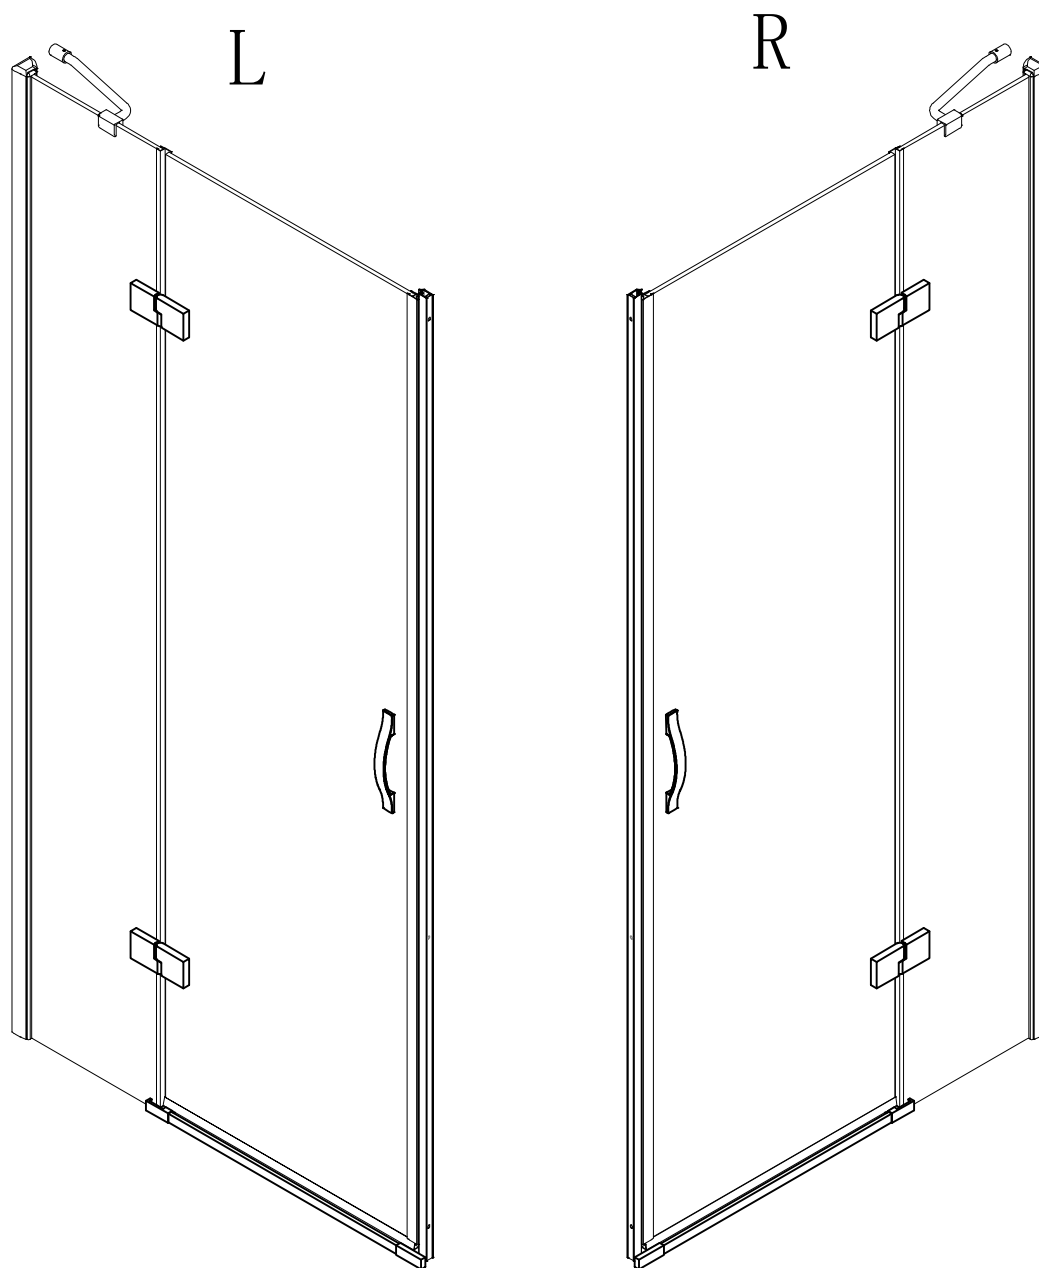

CEZARES®

Hinged door

Installation instructions

(For BERGAMO-60/(30/40/50/60))

BERGAMO-13

BERGAMO-A-1/BERGAMO-AH-1

BERGAMO-A-2/BERGAMO-AH-2

■ General Information

Note: Safety glass can not be re-worked.

■ Installation

Please read these instructions carefully before start of installation.

The wall post has up to 20mm of adjustment for out of true wall situations.

Ensure that the shower tray is fitted level and that after assembly of enclosure there is a full and continuous bead of sealant between the top of the shower tray and the tile joint.

Special care should be taken when drilling walls to avoid hidden pipes or electrical cables.

Note: This product is heavy and will require two people to install.

Please remove protective film from aluminium profiles before installation.