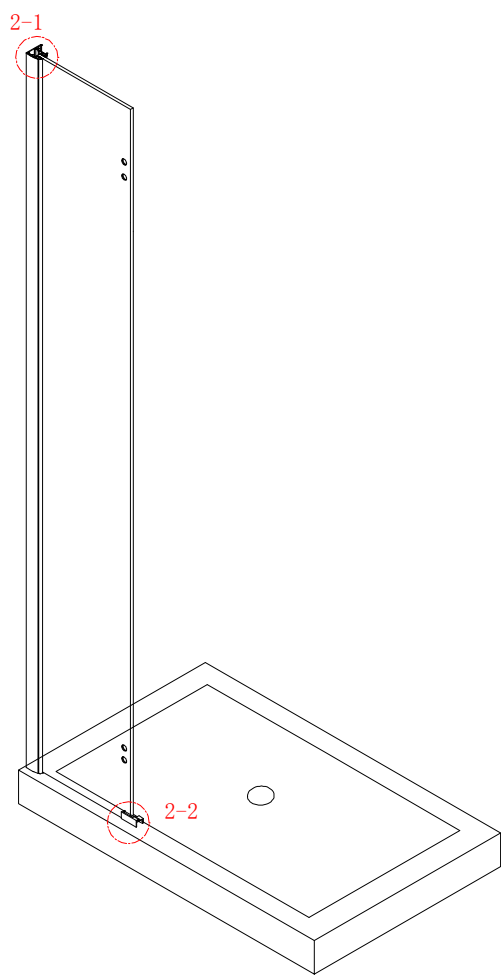

Note: Safety glass can not be re-worked.

■ Installation

Please read these instructions carefully before start of installation.

The wall post has up to 20mm of adjustment for out of true wall situations.

Ensure that the shower tray is fitted level and that after assembly of enclosure there is a full and continuous bead of sealant between the top of the shower tray and the tile joint.

- ⑰ x 1

- ⑱ x 1

- ⑳ x 3

ST4X12
- ㉑ x 3

- ㉒ x 3

- ㉓ x 4+4

∅8X30
- ㉔ x 4+4

ST5X30
- ㉕ x 3

ST4X15
- ㉖ x 1

- ㉗ x 1

- ㉘ x 1

This product is heavy and will require two people to install.

Ø8mm
19 x3

Ø8X30

20 x3
ST5X30

This product is heavy and will require two people to install.