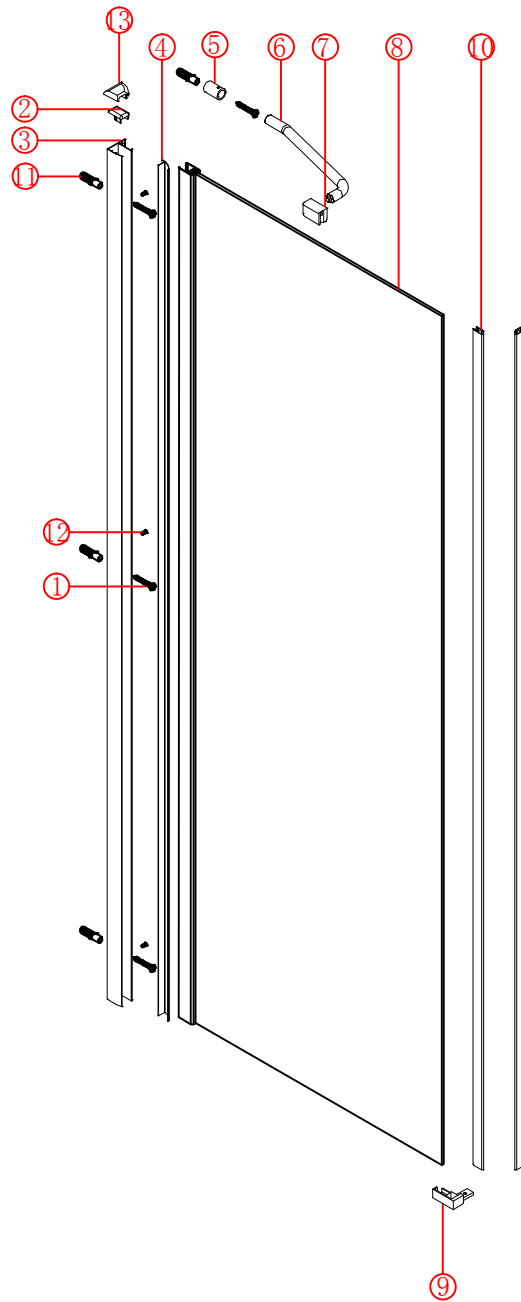

Note: Safety glass can not be re-worked.

■ Installation

Please read these instructions carefully before start of installation.

The wall post has up to 20mm of adjustment for out of true wall situations.

Ensure that the shower tray is fitted level and that after assembly of enclosure there is a full and continuous bead of sealant between the top of the shower tray and the tile joint.

■ Shower Tray Installation

The shower tray must be sited against a structural wall.

Water proof walling or tiling should be fitted so that it sits on the top of the tray rim.

■ Aftercare Instructions

After use, your shower should be cleaned with soap and water. This is particularly important in hard water districts where insoluble lime salts may be deposited and allowed to build up. Cleaners of a gritty or abrasive nature should not be used. Care should be taken to avoid contact with strong chemicals such as organic solvents and strippers.

- ⑰ x 1

- ⑱ x 1

- ⑳ x 3

ST4X12
- ㉑ x 3

- ㉒ x 3

- ㉓ x 4+4

∅8X30
- ㉔ x 4+4

ST5X30
- ㉕ x 3

This product is heavy and will require two people to install.

This product is heavy and will require two people to install.

This product is heavy and will require two people to install.

Installation instructions
(For VERONA-Side panel)