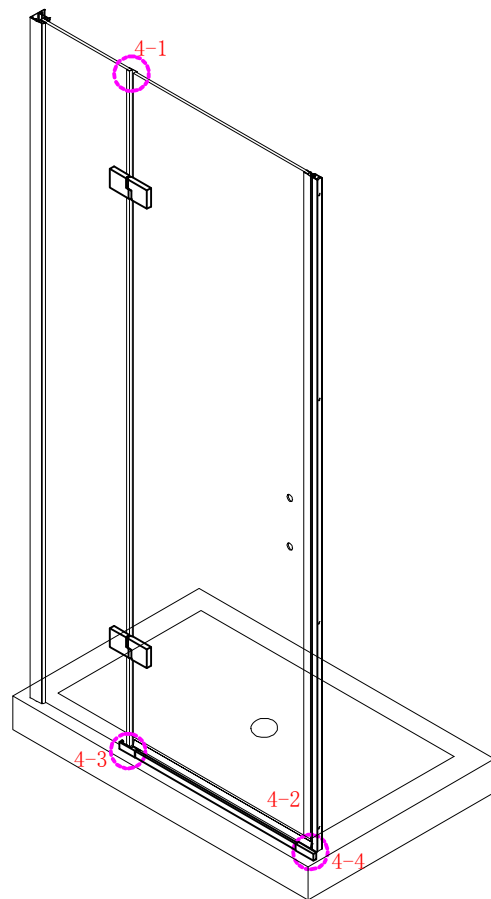

Note: Safety glass can not be re-worked.

■ Installation

Please read these instructions carefully before start of installation.

The wall post has up to 20mm of adjustment for out of true wall situations.

Ensure that the shower tray is fitted level and that after assembly of enclosure there is a full and continuous bead of sealant between the top of the shower tray and the tile joint.

- ⑰ x 1

- ⑱ x 1

- ⑳ x 3

ST4X12
- ㉑ x 3

- ㉒ x 3

- ㉓ x 4+4

∅8X30
- ㉔ x 4+4

ST5X30
- ㉕ x 3

ST4X15
- ㉖ x 1

- ㉗ x 1

- ㉘ x 1

This product is heavy and will require two people to install.

Ø8mm
19 x3

Ø8X30

20 x3
ST5X30

This product is heavy and will require two people to install.