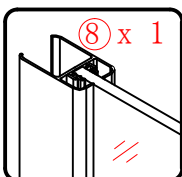

ST4X15
- ㉖ x 1

- ㉗ x 1

- ㉘ x 1

This product is heavy and will require two people to install.

Ø8mm
19 x3

Ø8X30

20 x3
ST5X30

This product is heavy and will require two people to install.

This product is heavy and will require two people to install.

This product is heavy and will require two people to install.

This product is heavy and will require two people to install.

Installation instructions
(For VERONA-Side panel)

This product is heavy and will require two people to install.

This product is heavy and will require two people to install.

This product is heavy and will require two people to install.