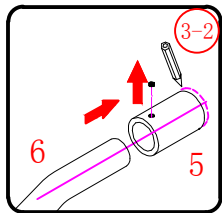

This product is heavy and will require two people to install.