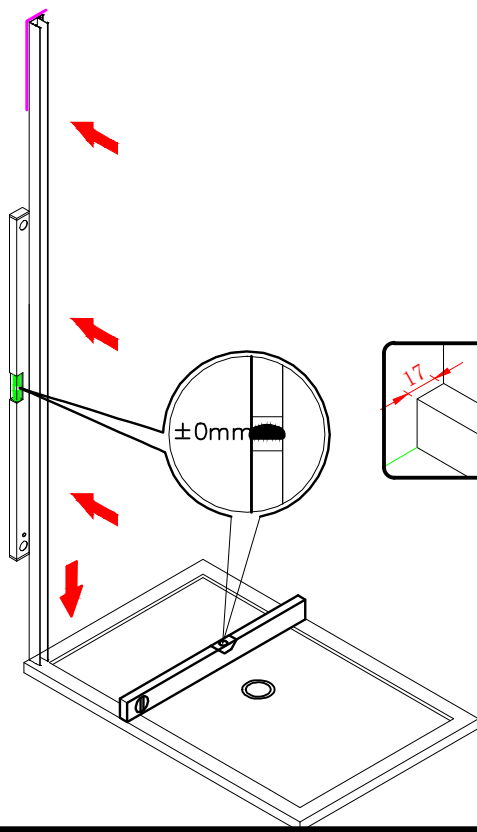

Note: Safety glass can not be re-worked.

■ Installation

Please read these instructions carefully before start of installation.

The wall post has up to 20mm of adjustment for out of true wall situations.

Ensure that the shower tray is fitted level and that after assembly of enclosure there is a full and continuous bead of sealant between the top of the shower tray and the tile joint.

- ⑰ x 1

- ⑱ x 1

- ⑳ x 3

ST4X12
- ㉑ x 3

- ㉒ x 3

- ㉓ x 4+4

∅8X30
- ㉔ x 4+4

ST5X30
- ㉕ x 3

ST4X15
- ㉖ x 1

- ㉗ x 1

- ㉘ x 1

This product is heavy and will require two people to install.

Ø8mm
19 x3

Ø8X30

20 x3
ST5X30

This product is heavy and will require two people to install.