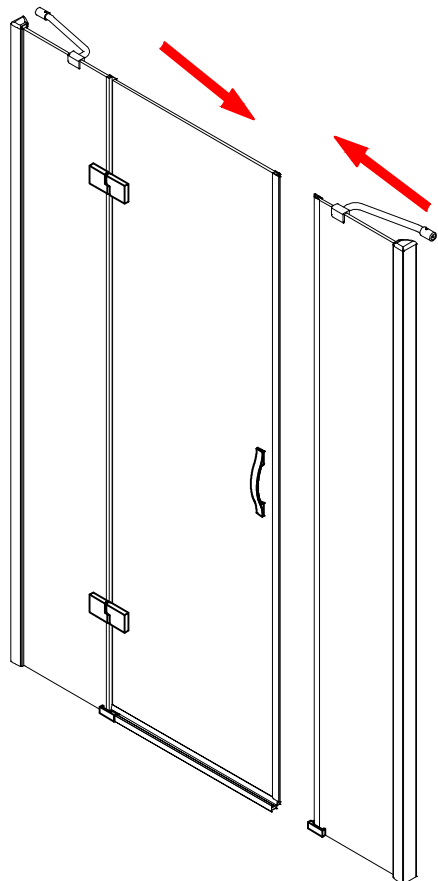

CEZARES®

Hinged door

Installation instructions

(For BERGAMO-60/(30/40/50/60))

BERGAMO-13

BERGAMO-A-1/BERGAMO-AH-1

BERGAMO-A-2/BERGAMO-AH-2

■ General Information

Note: Safety glass can not be re-worked.

■ Installation

Please read these instructions carefully before start of installation.

The wall post has up to 20mm of adjustment for out of true wall situations.

Ensure that the shower tray is fitted level and that after assembly of enclosure there is a full and continuous bead of sealant between the top of the shower tray and the tile joint.