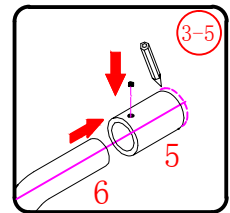

This product is heavy and will require two people to install.