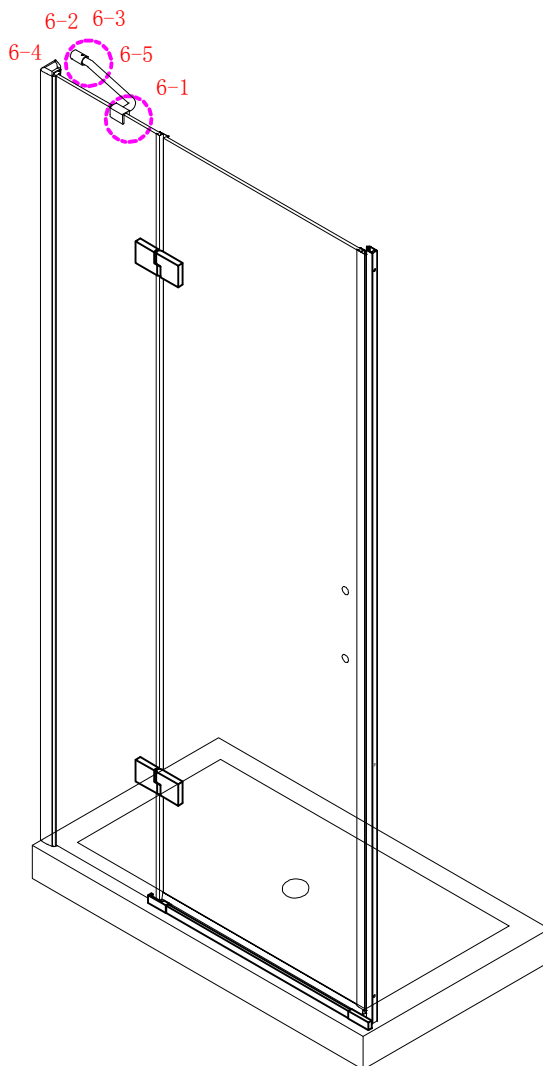

This product is heavy and will require two people to install.