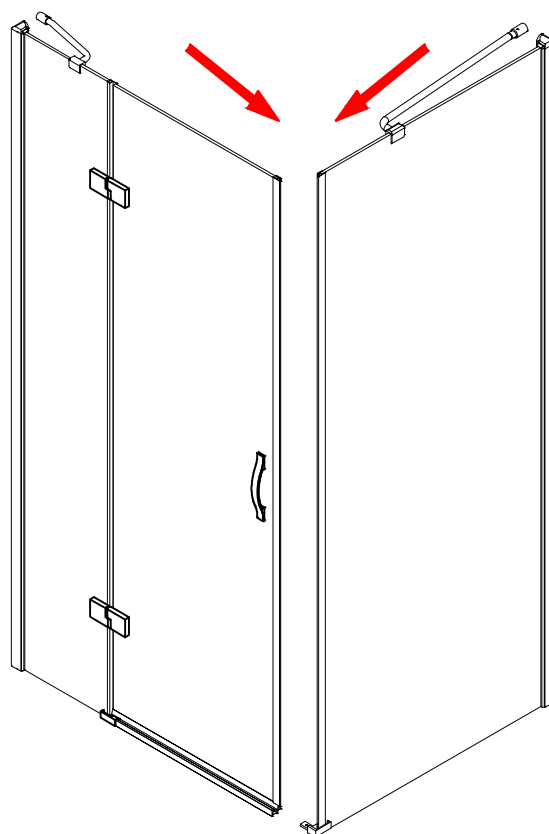

CEZARES®

Hinged door

Installation instructions

(For BERGAMO-60/(30/40/50/60))

BERGAMO-13

BERGAMO-A-1/BERGAMO-AH-1

BERGAMO-A-2/BERGAMO-AH-2

■ General Information

Note: Safety glass can not be re-worked.

■ Installation

Please read these instructions carefully before start of installation.

The wall post has up to 20mm of adjustment for out of true wall situations.

Ensure that the shower tray is fitted level and that after assembly of enclosure there is a full and continuous bead of sealant between the top of the shower tray and the tile joint.

Special care should be taken when drilling walls to avoid hidden pipes or electrical cables.

Note: This product is heavy and will require two people to install.

Please remove protective film from aluminium profiles before installation.