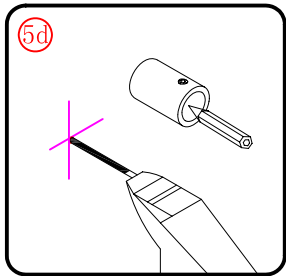

L=858-878(VE-90/VE-80)
 L=758-778(VE-80)
 L=958-978(VE-100/ELENA-60/40)
 L=1158-1178(ELENA-60/60)

3

This product is heavy and will require two people to install.

x 3
ST4X12

x 3
ST4X12

This product is heavy and will require two people to install.