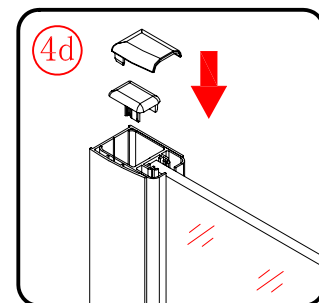

 ① x 2 L&R	 ② x 1	 ③ x 1	 ④ x 1	 ⑤ x 1	 ⑥ x 1	 ⑦ x 1
 ⑧ x 1	 ⑨ x 1	 ⑩ x 2 L&R	 ⑪ x 2 L&R	 ⑫ x 1	 ⑬ x 1	 ⑭ x 3
 ⑮ x 3	 ⑯ x 1	 x 3 ST4X12	 x 3 ST5X30	 x 4 Ø8X30		

This product is heavy and will require two people to install.

L=858-878(VE-90/VE-80)
 L=758-778(VE-80)
 L=958-978(VE-100/ELENA-60/40)
 L=1158-1178(ELENA-60/60)

3

This product is heavy and will require two people to install.

x 3
ST4X12

x 3
ST4X12

This product is heavy and will require two people to install.

This product is heavy and will require two people to install.

Side panel

Installation instructions
(For VE)

This product is heavy and will require two people to install.

C=838-858 (ELENA-60/30)
 C=938-958 (ELENA-60/40)
 C=1138-1158 (ELENA-60/60)