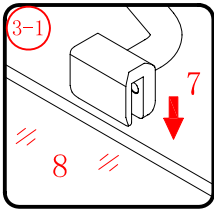

This product is heavy and will require two people to install.