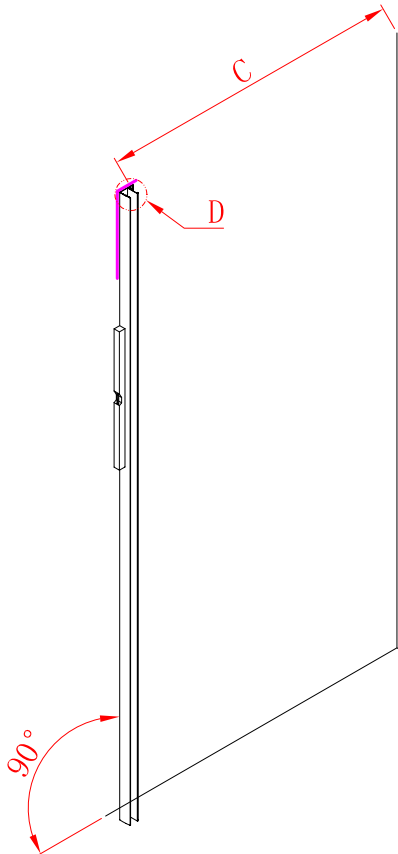

Note: Safety glass can not be re-worked.

■ Installation

Please read these instructions carefully before start of installation.

The wall post has up to 20mm of adjustment for out of true wall situations.

Ensure that the shower tray is fitted level and that after assembly of enclosure there is a full and continuous bead of sealant between the top of the shower tray and the title joint.

L=858-878(VE-90/VE-80)
 L=758-778(VE-80)
 L=958-978(VE-100/ELENA-60/40)
 L=1158-1178(ELENA-60/60)

3

This product is heavy and will require two people to install.

x 3
ST4X12

x 3
ST4X12

This product is heavy and will require two people to install.

This product is heavy and will require two people to install.

Side panel

Installation instructions
(For VE)

This product is heavy and will require two people to install.

C=838-858 (ELENA-60/30)
 C=938-958 (ELENA-60/40)
 C=1138-1158 (ELENA-60/60)