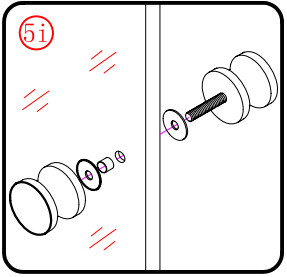

 ① x 2 L&R	 ② x 1	 ③ x 1	 ④ x 1	 ⑤ x 1	 ⑥ x 1	 ⑦ x 1
 ⑧ x 1	 ⑨ x 1	 ⑩ x 2 L&R	 ⑪ x 2 L&R	 ⑫ x 1	 ⑬ x 1	 ⑭ x 3
 ⑮ x 3	 ⑯ x 1	 x 3 ST4X12	 x 3 ST5X30	 x 4 Ø8X30		

This product is heavy and will require two people to install.

L=858-878(VE-90/VE-80)
 L=758-778(VE-80)
 L=958-978(VE-100/ELENA-60/40)
 L=1158-1178(ELENA-60/60)

3

This product is heavy and will require two people to install.

x 3
ST4X12

x 3
ST4X12

This product is heavy and will require two people to install.

This product is heavy and will require two people to install.

Side panel

Installation instructions
(For VE)

This product is heavy and will require two people to install.

C=838-858 (ELENA-60/30)
 C=938-958 (ELENA-60/40)
 C=1138-1158 (ELENA-60/60)