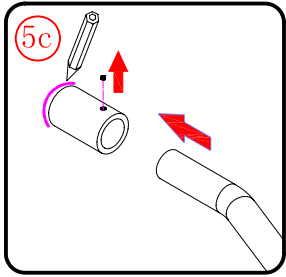

Note: Safety glass can not be re-worked.

■ Installation

Please read these instructions carefully before start of installation.

The wall post has up to 20mm of adjustment for out of true wall situations.

Ensure that the shower tray is fitted level and that after assembly of enclosure there is a full and continuous bead of sealant between the top of the shower tray and the title joint.

 ① x 2 L&R	 ② x 1	 ③ x 1	 ④ x 1	 ⑤ x 1	 ⑥ x 1	 ⑦ x 1
 ⑧ x 1	 ⑨ x 1	 ⑩ x 2 L&R	 ⑪ x 2 L&R	 ⑫ x 1	 ⑬ x 1	 ⑭ x 3
 ⑮ x 3	 ⑯ x 1	 x 3 ST4X12	 x 3 ST5X30	 x 4 Ø8X30		

This product is heavy and will require two people to install.

L=858-878(VE-90/VE-80)
 L=758-778(VE-80)
 L=958-978(VE-100/ELENA-60/40)
 L=1158-1178(ELENA-60/60)

3

This product is heavy and will require two people to install.

x 3
ST4X12

x 3
ST4X12

This product is heavy and will require two people to install.

This product is heavy and will require two people to install.

Side panel

Installation instructions
(For VE)

This product is heavy and will require two people to install.

C=838-858 (ELENA-60/30)
 C=938-958 (ELENA-60/40)
 C=1138-1158 (ELENA-60/60)