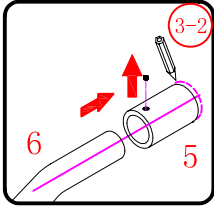

This product is heavy and will require two people to install.