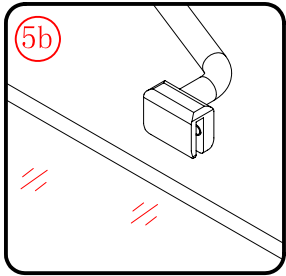

 ① x 2 L&R	 ② x 1	 ③ x 1	 ④ x 1	 ⑤ x 1	 ⑥ x 1	 ⑦ x 1
 ⑧ x 1	 ⑨ x 1	 ⑩ x 2 L&R	 ⑪ x 2 L&R	 ⑫ x 1	 ⑬ x 1	 ⑭ x 3
 ⑮ x 3	 ⑯ x 1	 x 3 ST4X12	 x 3 ST5X30	 x 4 Ø8X30		

This product is heavy and will require two people to install.

L=858-878(VE-90/VE-80)
 L=758-778(VE-80)
 L=958-978(VE-100/ELENA-60/40)
 L=1158-1178(ELENA-60/60)

3

This product is heavy and will require two people to install.

x 3
ST4X12

x 3
ST4X12

This product is heavy and will require two people to install.

This product is heavy and will require two people to install.

Side panel

Installation instructions
(For VE)

This product is heavy and will require two people to install.

C=838-858 (ELENA-60/30)
 C=938-958 (ELENA-60/40)
 C=1138-1158 (ELENA-60/60)