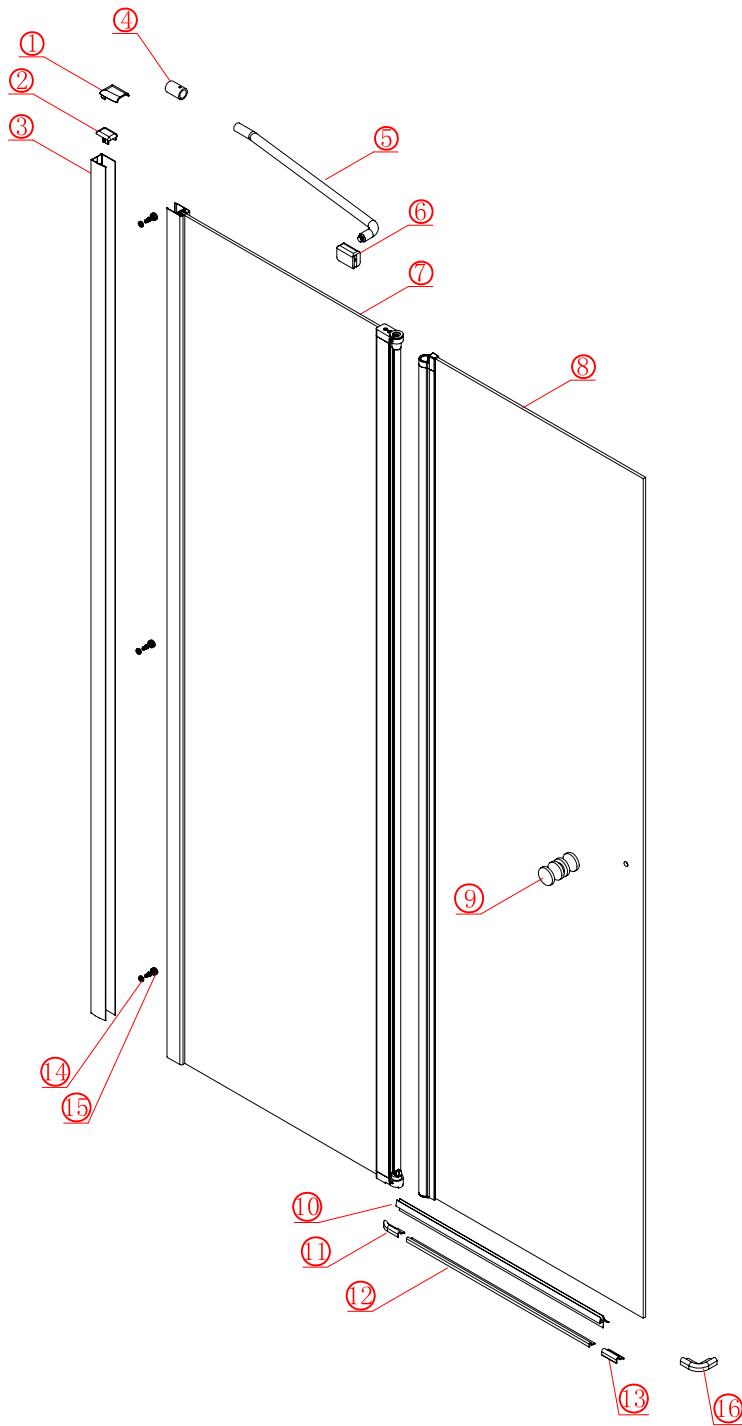

Note: Safety glass can not be re-worked.

■ Installation

Please read these instructions carefully before start of installation.

The wall post has up to 20mm of adjustment for out of true wall situations.

Ensure that the shower tray is fitted level and that after assembly of enclosure there is a full and continuous bead of sealant between the top of the shower tray and the title joint.

■ Shower Tray Installation

The shower tray must be sited against a structural wall.

Water proof walling or tiling should be fitted so that it sits on the top of the tray rim.

■ Aftercare Instructions

After use, your shower should be cleaned with soap and water. This is particularly important in hard water districts where insoluble lime salts may be deposited and allowed to build up. Cleaners of a gritty or abrasive nature should not be used. Care should be taken to avoid contact with strong chemicals such as organic solvents and strippers.

 ① x 2 L&R	 ② x 1	 ③ x 1	 ④ x 1	 ⑤ x 1	 ⑥ x 1	 ⑦ x 1
 ⑧ x 1	 ⑨ x 1	 ⑩ x 2 L&R	 ⑪ x 2 L&R	 ⑫ x 1	 ⑬ x 1	 ⑭ x 3
 ⑮ x 3	 ⑯ x 1	 x 3 ST4X12	 x 3 ST5X30	 x 4 Ø8X30		

This product is heavy and will require two people to install.

L=858-878(VE-90/VE-80)
 L=758-778(VE-80)
 L=958-978(VE-100/ELENA-60/40)
 L=1158-1178(ELENA-60/60)

3

This product is heavy and will require two people to install.

x 3
ST4X12

x 3
ST4X12

This product is heavy and will require two people to install.