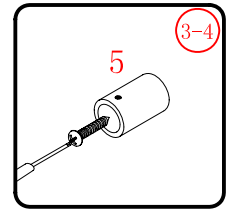

This product is heavy and will require two people to install.