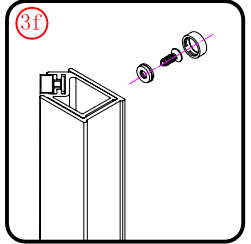

 ① x 2 L&R	 ② x 1	 ③ x 1	 ④ x 1	 ⑤ x 1	 ⑥ x 1	 ⑦ x 1
 ⑧ x 1	 ⑨ x 1	 ⑩ x 2 L&R	 ⑪ x 2 L&R	 ⑫ x 1	 ⑬ x 1	 ⑭ x 3
 ⑮ x 3	 ⑯ x 1	 x 3 ST4X12	 x 3 ST5X30	 x 4 Ø8X30		

This product is heavy and will require two people to install.

L=858-878(VE-90/VE-80)
 L=758-778(VE-80)
 L=958-978(VE-100/ELENA-60/40)
 L=1158-1178(ELENA-60/60)

3

This product is heavy and will require two people to install.

x 3
ST4X12

x 3
ST4X12

This product is heavy and will require two people to install.

This product is heavy and will require two people to install.

Side panel

Installation instructions
(For VE)

This product is heavy and will require two people to install.

C=838-858 (ELENA-60/30)
 C=938-958 (ELENA-60/40)
 C=1138-1158 (ELENA-60/60)