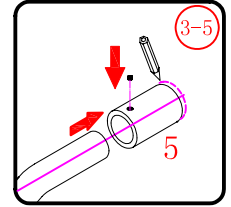

This product is heavy and will require two people to install.