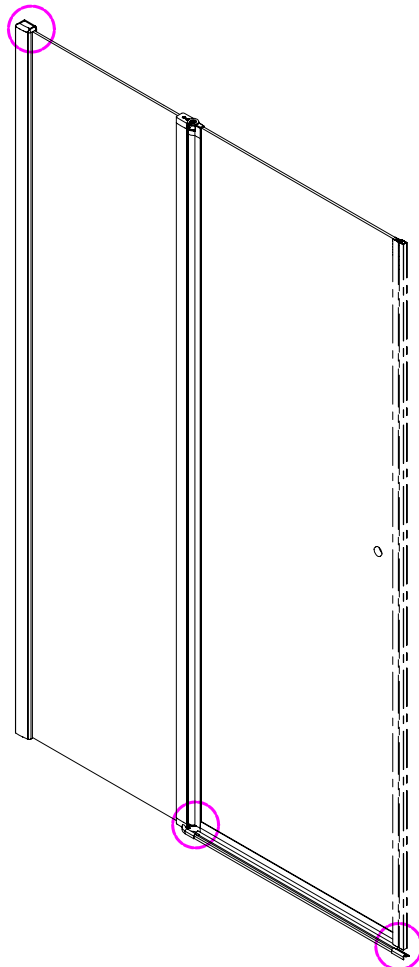

Note: Safety glass can not be re-worked.

■ Installation

Please read these instructions carefully before start of installation.

The wall post has up to 20mm of adjustment for out of true wall situations.

Ensure that the shower tray is fitted level and that after assembly of enclosure there is a full and continuous bead of sealant between the top of the shower tray and the title joint.

 ① x 2 L&R	 ② x 1	 ③ x 1	 ④ x 1	 ⑤ x 1	 ⑥ x 1	 ⑦ x 1
 ⑧ x 1	 ⑨ x 1	 ⑩ x 2 L&R	 ⑪ x 2 L&R	 ⑫ x 1	 ⑬ x 1	 ⑭ x 3
 ⑮ x 3	 ⑯ x 1	 x 3 ST4X12	 x 3 ST5X30	 x 4 Ø8X30		

This product is heavy and will require two people to install.

L=858-878(VE-90/VE-80)
 L=758-778(VE-80)
 L=958-978(VE-100/ELENA-60/40)
 L=1158-1178(ELENA-60/60)

3

This product is heavy and will require two people to install.

x 3
ST4X12

x 3
ST4X12

This product is heavy and will require two people to install.

This product is heavy and will require two people to install.

Side panel

Installation instructions
(For VE)

This product is heavy and will require two people to install.

C=838-858 (ELENA-60/30)
 C=938-958 (ELENA-60/40)
 C=1138-1158 (ELENA-60/60)