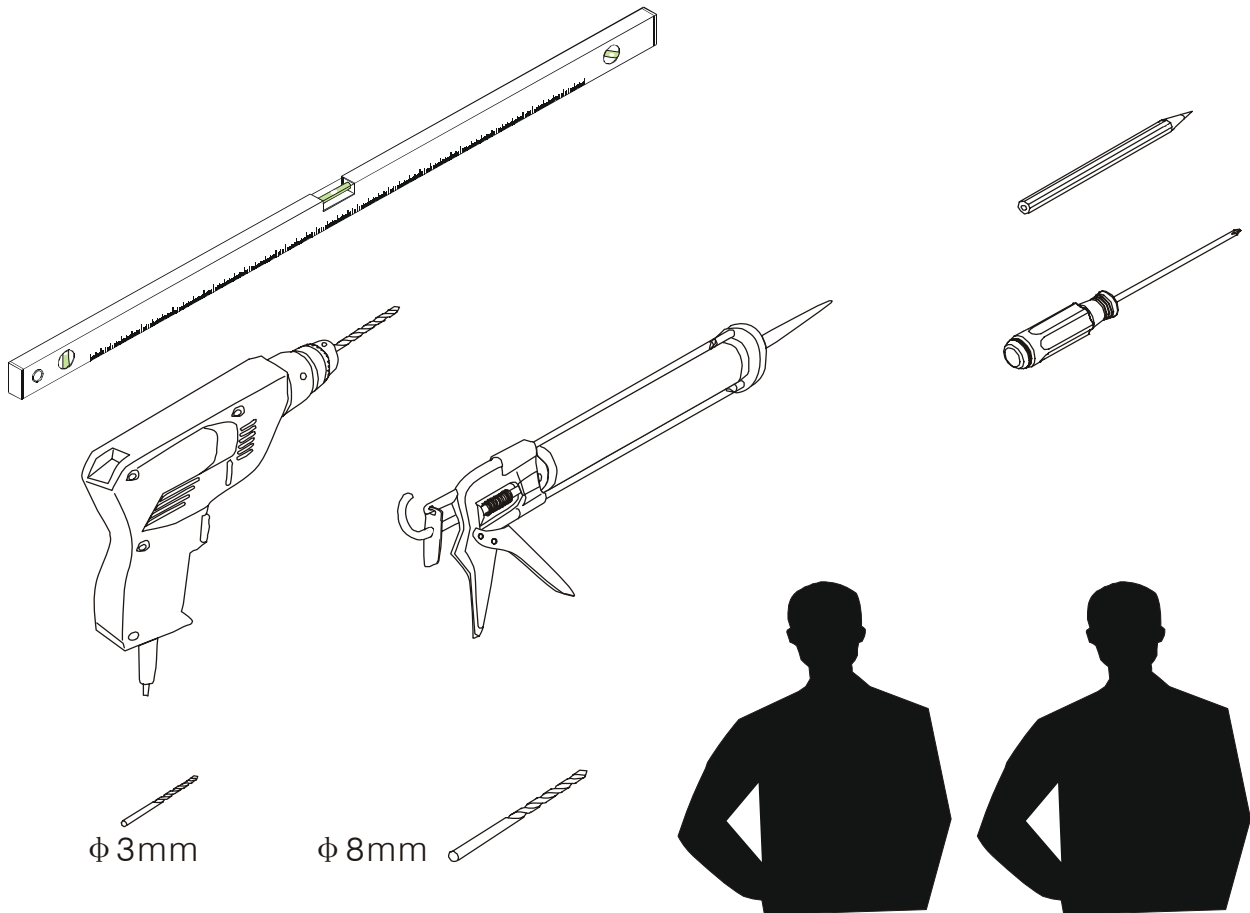

Note: Safety glass can not be re-worked.

■ Installation

Please read these instructions carefully before start of installation.

The wall post has up to 20mm of adjustment for out of true wall situations.

Ensure that the shower tray is fitted level and that after assembly of enclosure there is a full and continuous bead of sealant between the top of the shower tray and the title joint.

Special care should be taken when drilling walls to avoid hidden pipes or electrical cables.

Note: This product is heavy and will require two people to install.

Please remove protective film from aluminium profiles before installation.

■ Shower Tray Installation

The shower tray must be sited against a structural wall.

Water proof walling or tiling should be fitted so that it sits on the top of the tray rim.

■ Aftercare Instructions

After use, your shower should be cleaned with soap and water. This is particularly important in hard water districts where insoluble lime salts may be deposited and allowed to build up. Cleaners of a gritty or abrasive nature should not be used. Care should be taken to avoid contact with strong chemicals such as organic solvents and strippers.

Glass cleaners can be used but with caution, if in doubt contact the supplier of the cleaner in question.

Please keep these instructions for aftercare and customer service details.

Tools required

This product is heavy and will require two people to install.