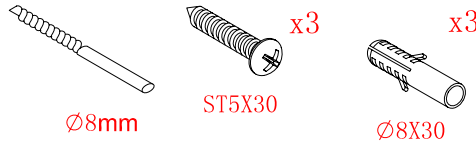

L=858-878(VE-90/VE-80)
 L=758-778(VE-80)
 L=958-978(VE-100/ELENA-60/40)
 L=1158-1178(ELENA-60/60)

3

This product is heavy and will require two people to install.

x 3
ST4X12

x 3
ST4X12

This product is heavy and will require two people to install.

This product is heavy and will require two people to install.

Side panel

Installation instructions
(For VE)

This product is heavy and will require two people to install.

C=838-858 (ELENA-60/30)
 C=938-958 (ELENA-60/40)
 C=1138-1158 (ELENA-60/60)