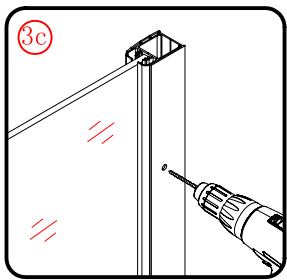

 ① x 2 L&R	 ② x 1	 ③ x 1	 ④ x 1	 ⑤ x 1	 ⑥ x 1	 ⑦ x 1
 ⑧ x 1	 ⑨ x 1	 ⑩ x 2 L&R	 ⑪ x 2 L&R	 ⑫ x 1	 ⑬ x 1	 ⑭ x 3
 ⑮ x 3	 ⑯ x 1	 x 3 ST4X12	 x 3 ST5X30	 x 4 Ø8X30		

This product is heavy and will require two people to install.

L=858-878(VE-90/VE-80)
 L=758-778(VE-80)
 L=958-978(VE-100/ELENA-60/40)
 L=1158-1178(ELENA-60/60)

3

This product is heavy and will require two people to install.

x 3
ST4X12

x 3
ST4X12

This product is heavy and will require two people to install.

This product is heavy and will require two people to install.

Side panel

Installation instructions
(For VE)

This product is heavy and will require two people to install.

C=838-858 (ELENA-60/30)
 C=938-958 (ELENA-60/40)
 C=1138-1158 (ELENA-60/60)