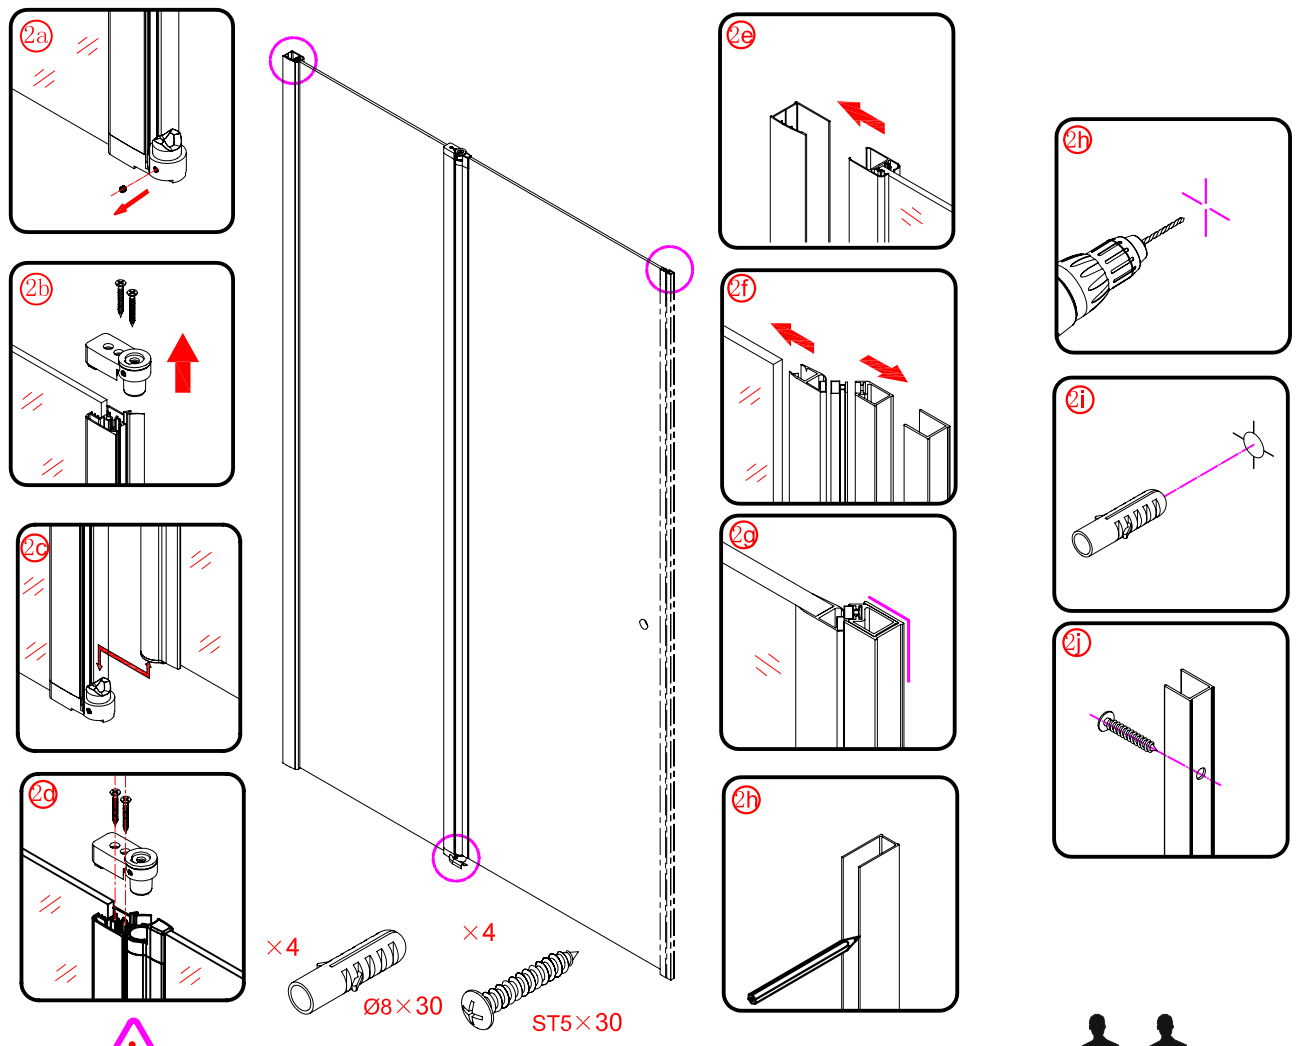

Note: Safety glass can not be re-worked.

■ Installation

Please read these instructions carefully before start of installation.

The wall post has up to 20mm of adjustment for out of true wall situations.

Ensure that the shower tray is fitted level and that after assembly of enclosure there is a full and continuous bead of sealant between the top of the shower tray and the title joint.

 ① x 2 L&R	 ② x 1	 ③ x 1	 ④ x 1	 ⑤ x 1	 ⑥ x 1	 ⑦ x 1
 ⑧ x 1	 ⑨ x 1	 ⑩ x 2 L&R	 ⑪ x 2 L&R	 ⑫ x 1	 ⑬ x 1	 ⑭ x 3
 ⑮ x 3	 ⑯ x 1	 x 3 ST4X12	 x 3 ST5X30	 x 4 Ø8X30		

This product is heavy and will require two people to install.

L=858-878(VE-90/VE-80)
 L=758-778(VE-80)
 L=958-978(VE-100/ELENA-60/40)
 L=1158-1178(ELENA-60/60)

3

This product is heavy and will require two people to install.

x 3
ST4X12

x 3
ST4X12

This product is heavy and will require two people to install.