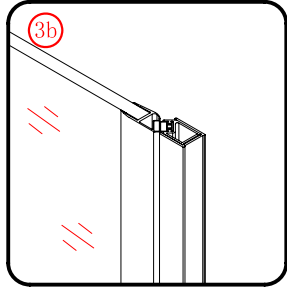

 ① x 2 L&R	 ② x 1	 ③ x 1	 ④ x 1	 ⑤ x 1	 ⑥ x 1	 ⑦ x 1
 ⑧ x 1	 ⑨ x 1	 ⑩ x 2 L&R	 ⑪ x 2 L&R	 ⑫ x 1	 ⑬ x 1	 ⑭ x 3
 ⑮ x 3	 ⑯ x 1	 x 3 ST4X12	 x 3 ST5X30	 x 4 Ø8X30		

This product is heavy and will require two people to install.

L=858-878(VE-90/VE-80)
 L=758-778(VE-80)
 L=958-978(VE-100/ELENA-60/40)
 L=1158-1178(ELENA-60/60)

3

This product is heavy and will require two people to install.

x 3
ST4X12

x 3
ST4X12

This product is heavy and will require two people to install.

This product is heavy and will require two people to install.

Side panel

Installation instructions
(For VE)

This product is heavy and will require two people to install.

C=838-858 (ELENA-60/30)
 C=938-958 (ELENA-60/40)
 C=1138-1158 (ELENA-60/60)