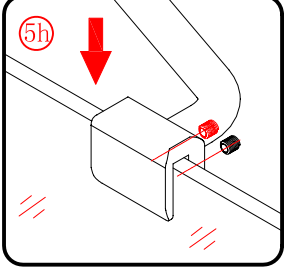

 ① x 2 L&R	 ② x 1	 ③ x 1	 ④ x 1	 ⑤ x 1	 ⑥ x 1	 ⑦ x 1
 ⑧ x 1	 ⑨ x 1	 ⑩ x 2 L&R	 ⑪ x 2 L&R	 ⑫ x 1	 ⑬ x 1	 ⑭ x 3
 ⑮ x 3	 ⑯ x 1	 x 3 ST4X12	 x 3 ST5X30	 x 4 Ø8X30		

This product is heavy and will require two people to install.

L=858-878(VE-90/VE-80)
 L=758-778(VE-80)
 L=958-978(VE-100/ELENA-60/40)
 L=1158-1178(ELENA-60/60)

3

This product is heavy and will require two people to install.

x 3
ST4X12

x 3
ST4X12

This product is heavy and will require two people to install.

This product is heavy and will require two people to install.

Side panel

Installation instructions
(For VE)

This product is heavy and will require two people to install.

C=838-858 (ELENA-60/30)
 C=938-958 (ELENA-60/40)
 C=1138-1158 (ELENA-60/60)