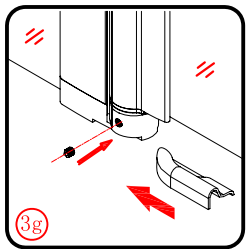

Note: Safety glass can not be re-worked.

■ Installation

Please read these instructions carefully before start of installation.

The wall post has up to 20mm of adjustment for out of true wall situations.

Ensure that the shower tray is fitted level and that after assembly of enclosure there is a full and continuous bead of sealant between the top of the shower tray and the title joint.

 ① x 2 L&R	 ② x 1	 ③ x 1	 ④ x 1	 ⑤ x 1	 ⑥ x 1	 ⑦ x 1
 ⑧ x 1	 ⑨ x 1	 ⑩ x 2 L&R	 ⑪ x 2 L&R	 ⑫ x 1	 ⑬ x 1	 ⑭ x 3
 ⑮ x 3	 ⑯ x 1	 x 3 ST4X12	 x 3 ST5X30	 x 4 Ø8X30		

This product is heavy and will require two people to install.

L=858-878(VE-90/VE-80)
 L=758-778(VE-80)
 L=958-978(VE-100/ELENA-60/40)
 L=1158-1178(ELENA-60/60)

3

This product is heavy and will require two people to install.

x 3
ST4X12

x 3
ST4X12

This product is heavy and will require two people to install.

This product is heavy and will require two people to install.

Side panel

Installation instructions
(For VE)

This product is heavy and will require two people to install.

C=838-858 (ELENA-60/30)
 C=938-958 (ELENA-60/40)
 C=1138-1158 (ELENA-60/60)