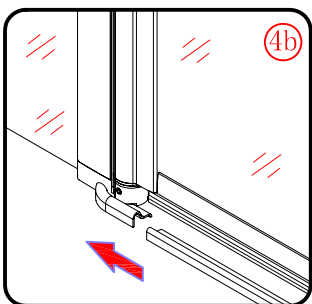

 ① x 2 L&R	 ② x 1	 ③ x 1	 ④ x 1	 ⑤ x 1	 ⑥ x 1	 ⑦ x 1
 ⑧ x 1	 ⑨ x 1	 ⑩ x 2 L&R	 ⑪ x 2 L&R	 ⑫ x 1	 ⑬ x 1	 ⑭ x 3
 ⑮ x 3	 ⑯ x 1	 x 3 ST4X12	 x 3 ST5X30	 x 4 Ø8X30		

This product is heavy and will require two people to install.

L=858-878(VE-90/VE-80)
 L=758-778(VE-80)
 L=958-978(VE-100/ELENA-60/40)
 L=1158-1178(ELENA-60/60)

3

This product is heavy and will require two people to install.

x 3
ST4X12

x 3
ST4X12

This product is heavy and will require two people to install.

This product is heavy and will require two people to install.

Side panel

Installation instructions
(For VE)

This product is heavy and will require two people to install.

C=838-858 (ELENA-60/30)
 C=938-958 (ELENA-60/40)
 C=1138-1158 (ELENA-60/60)