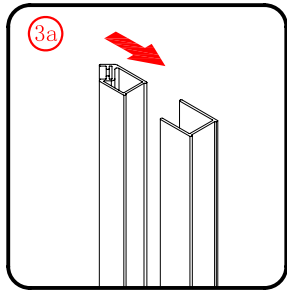

 ① x 2 L&R	 ② x 1	 ③ x 1	 ④ x 1	 ⑤ x 1	 ⑥ x 1	 ⑦ x 1
 ⑧ x 1	 ⑨ x 1	 ⑩ x 2 L&R	 ⑪ x 2 L&R	 ⑫ x 1	 ⑬ x 1	 ⑭ x 3
 ⑮ x 3	 ⑯ x 1	 x 3 ST4X12	 x 3 ST5X30	 x 4 Ø8X30		

This product is heavy and will require two people to install.

L=858-878(VE-90/VE-80)
 L=758-778(VE-80)
 L=958-978(VE-100/ELENA-60/40)
 L=1158-1178(ELENA-60/60)

3

This product is heavy and will require two people to install.

x 3
ST4X12

x 3
ST4X12

This product is heavy and will require two people to install.

This product is heavy and will require two people to install.

Side panel

Installation instructions
(For VE)

This product is heavy and will require two people to install.

C=838-858 (ELENA-60/30)
 C=938-958 (ELENA-60/40)
 C=1138-1158 (ELENA-60/60)