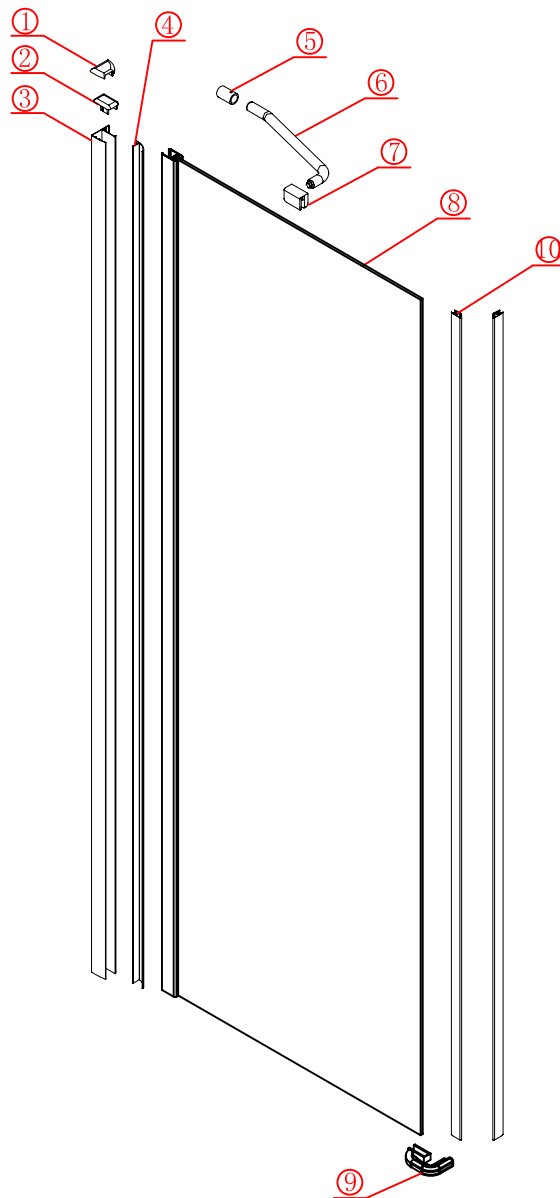

Note: Safety glass can not be re-worked.

■ Installation

Please read these instructions carefully before start of installation.

The wall post has up to 20mm of adjustment for out of true wall situations.

Ensure that the shower tray is fitted level and that after assembly of enclosure there is a full and continuous bead of sealant between the top of the shower tray and the title joint.

 ① x 2 L&R	 ② x 1	 ③ x 1	 ④ x 1	 ⑤ x 1	 ⑥ x 1	 ⑦ x 1
 ⑧ x 1	 ⑨ x 1	 ⑩ x 2 L&R	 ⑪ x 2 L&R	 ⑫ x 1	 ⑬ x 1	 ⑭ x 3
 ⑮ x 3	 ⑯ x 1	 x 3 ST4X12	 x 3 ST5X30	 x 4 Ø8X30		

This product is heavy and will require two people to install.

L=858-878(VE-90/VE-80)
 L=758-778(VE-80)
 L=958-978(VE-100/ELENA-60/40)
 L=1158-1178(ELENA-60/60)

3

This product is heavy and will require two people to install.

x 3
ST4X12

x 3
ST4X12

This product is heavy and will require two people to install.

This product is heavy and will require two people to install.

Side panel

Installation instructions
(For VE)

This product is heavy and will require two people to install.

C=838-858 (ELENA-60/30)
 C=938-958 (ELENA-60/40)
 C=1138-1158 (ELENA-60/60)