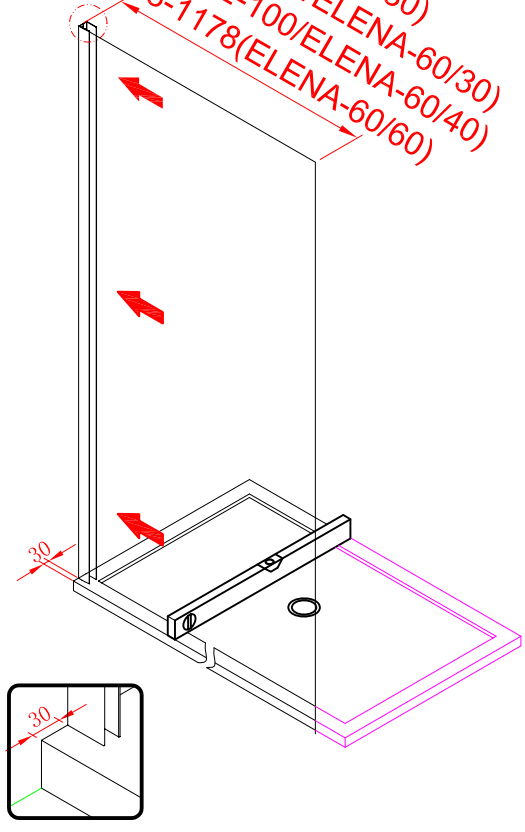

L=858-878(VE-90/VE-80)
L=758-778(VE-80)
L=958-978(VE-100/ELENA-60/40)
L=1158-1178(ELENA-60/60)