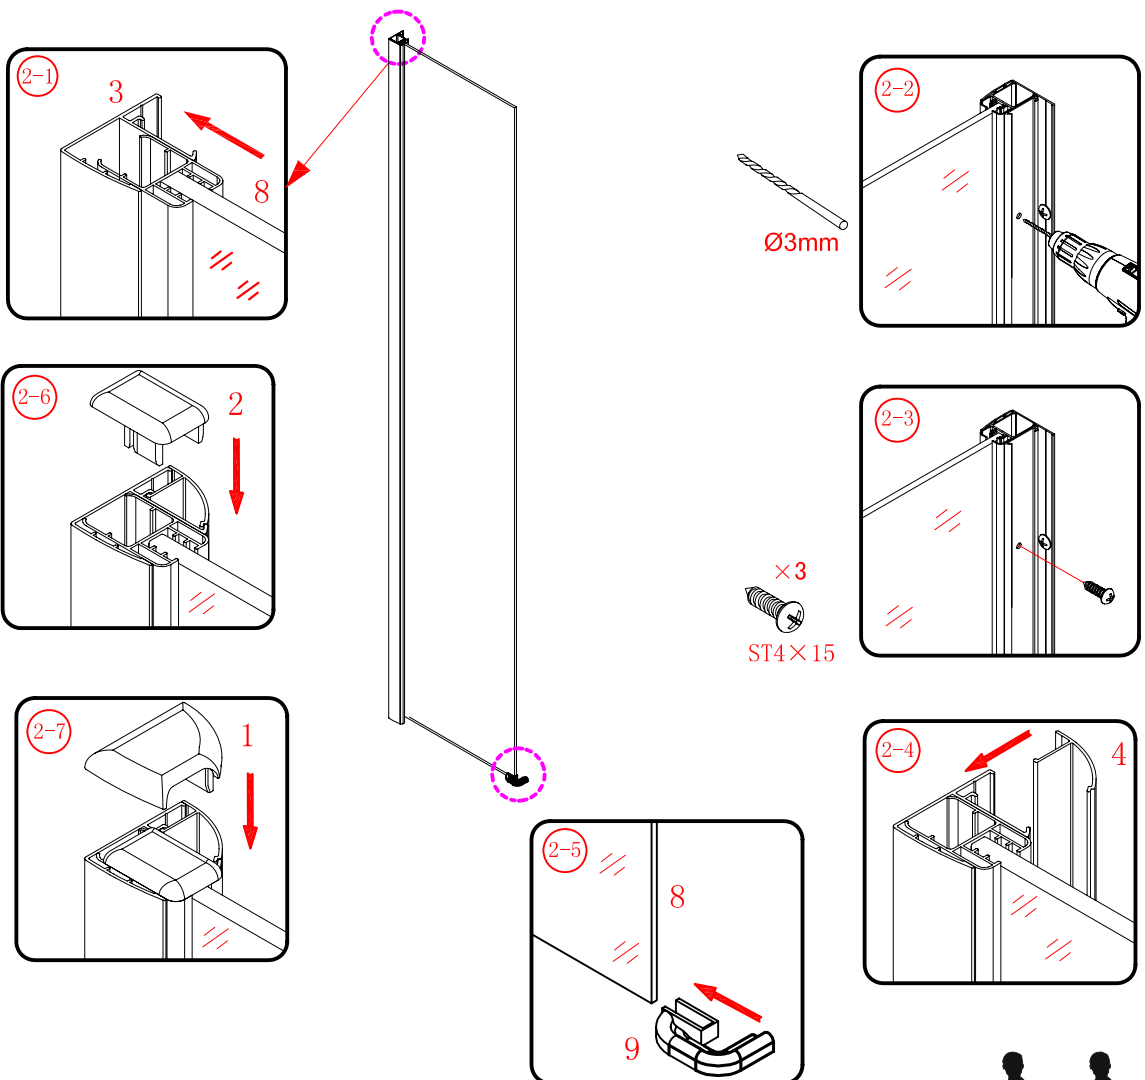

Note: Safety glass can not be re-worked.

■ Installation

Please read these instructions carefully before start of installation.

The wall post has up to 20mm of adjustment for out of true wall situations.

Ensure that the shower tray is fitted level and that after assembly of enclosure there is a full and continuous bead of sealant between the top of the shower tray and the title joint.

L=858-878(VE-90/VE-80)
 L=758-778(VE-80)
 L=958-978(VE-100/ELENA-60/40)
 L=1158-1178(ELENA-60/60)

3

This product is heavy and will require two people to install.

x 3
ST4X12

x 3
ST4X12

This product is heavy and will require two people to install.

This product is heavy and will require two people to install.

Side panel

Installation instructions
(For VE)

This product is heavy and will require two people to install.

C=838-858 (ELENA-60/30)
 C=938-958 (ELENA-60/40)
 C=1138-1158 (ELENA-60/60)