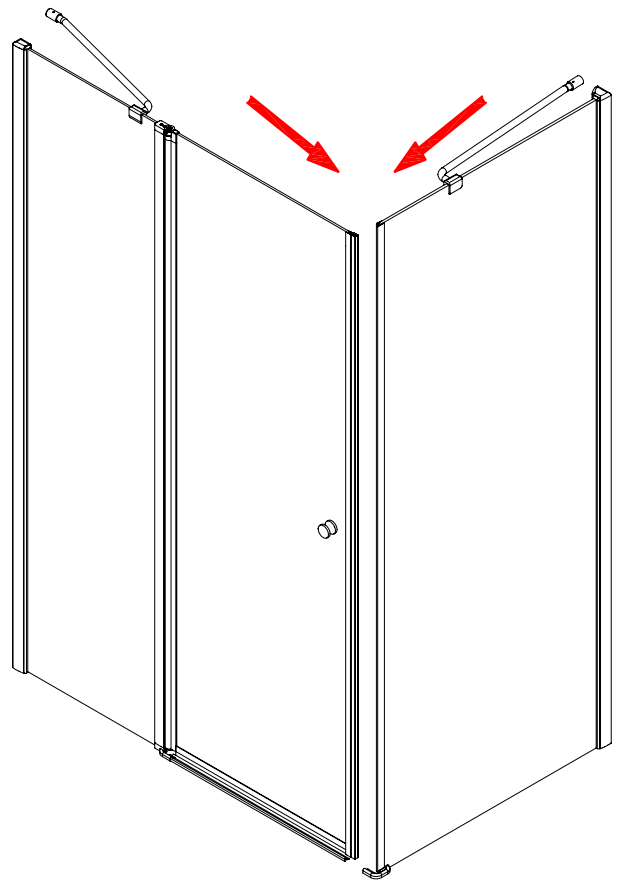

CEZARES®

Pivot door

Installation instructions

(For ELENA-60/(30/40/60))

ELENA-B-13

ELENA-AH-1

ELENA-A-22

■ General Information

Note: Safety glass can not be re-worked.

■ Installation

Please read these instructions carefully before start of installation.

The wall post has up to 20mm of adjustment for out of true wall situations.

Ensure that the shower tray is fitted level and that after assembly of enclosure there is a full and continuous bead of sealant between the top of the shower tray and the title joint.