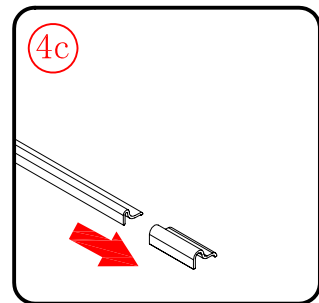

 ① x 2 L&R	 ② x 1	 ③ x 1	 ④ x 1	 ⑤ x 1	 ⑥ x 1	 ⑦ x 1
 ⑧ x 1	 ⑨ x 1	 ⑩ x 2 L&R	 ⑪ x 2 L&R	 ⑫ x 1	 ⑬ x 1	 ⑭ x 3
 ⑮ x 3	 ⑯ x 1	 x 3 ST4X12	 x 3 ST5X30	 x 4 Ø8X30		

This product is heavy and will require two people to install.

L=858-878(VE-90/VE-80)
 L=758-778(VE-80)
 L=958-978(VE-100/ELENA-60/40)
 L=1158-1178(ELENA-60/60)

3

This product is heavy and will require two people to install.

x 3
ST4X12

x 3
ST4X12

This product is heavy and will require two people to install.

This product is heavy and will require two people to install.

Side panel

Installation instructions
(For VE)

This product is heavy and will require two people to install.

C=838-858 (ELENA-60/30)
 C=938-958 (ELENA-60/40)
 C=1138-1158 (ELENA-60/60)