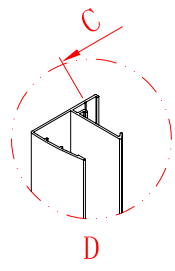

This product is heavy and will require two people to install.

Side panel

Installation instructions
(For VE)

This product is heavy and will require two people to install.

C=838-858 (ELENA-60/30)
 C=938-958 (ELENA-60/40)
 C=1138-1158 (ELENA-60/60)