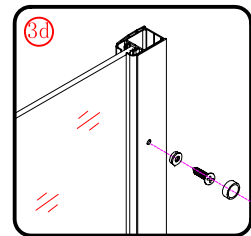

 ① x 2 L&R	 ② x 1	 ③ x 1	 ④ x 1	 ⑤ x 1	 ⑥ x 1	 ⑦ x 1
 ⑧ x 1	 ⑨ x 1	 ⑩ x 2 L&R	 ⑪ x 2 L&R	 ⑫ x 1	 ⑬ x 1	 ⑭ x 3
 ⑮ x 3	 ⑯ x 1	 x 3 ST4X12	 x 3 ST5X30	 x 4 Ø8X30		

This product is heavy and will require two people to install.

L=858-878(VE-90/VE-80)
 L=758-778(VE-80)
 L=958-978(VE-100/ELENA-60/40)
 L=1158-1178(ELENA-60/60)

3

This product is heavy and will require two people to install.

x 3
ST4X12

x 3
ST4X12

This product is heavy and will require two people to install.

This product is heavy and will require two people to install.

Side panel

Installation instructions
(For VE)

This product is heavy and will require two people to install.

C=838-858 (ELENA-60/30)
 C=938-958 (ELENA-60/40)
 C=1138-1158 (ELENA-60/60)