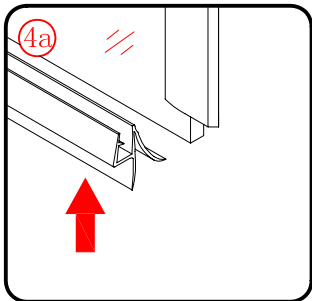

 ① x 2 L&R	 ② x 1	 ③ x 1	 ④ x 1	 ⑤ x 1	 ⑥ x 1	 ⑦ x 1
 ⑧ x 1	 ⑨ x 1	 ⑩ x 2 L&R	 ⑪ x 2 L&R	 ⑫ x 1	 ⑬ x 1	 ⑭ x 3
 ⑮ x 3	 ⑯ x 1	 x 3 ST4X12	 x 3 ST5X30	 x 4 Ø8X30		

This product is heavy and will require two people to install.

L=858-878(VE-90/VE-80)
 L=758-778(VE-80)
 L=958-978(VE-100/ELENA-60/40)
 L=1158-1178(ELENA-60/60)

3

This product is heavy and will require two people to install.

x 3
ST4X12

x 3
ST4X12

This product is heavy and will require two people to install.

This product is heavy and will require two people to install.

Side panel

Installation instructions
(For VE)

This product is heavy and will require two people to install.

C=838-858 (ELENA-60/30)
 C=938-958 (ELENA-60/40)
 C=1138-1158 (ELENA-60/60)