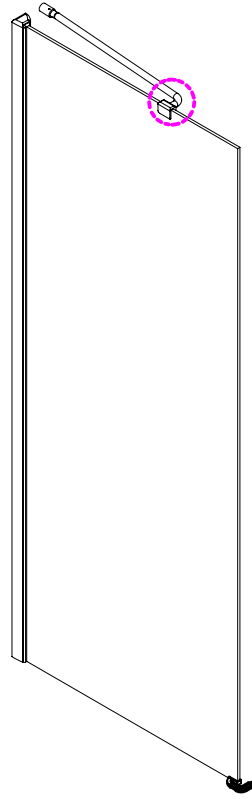

This product is heavy and will require two people to install.