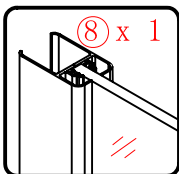

 ① x 2 L&R	 ② x 1	 ③ x 1	 ④ x 1	 ⑤ x 1	 ⑥ x 1	 ⑦ x 1
 ⑧ x 1	 ⑨ x 1	 ⑩ x 2 L&R	 ⑪ x 2 L&R	 ⑫ x 1	 ⑬ x 1	 ⑭ x 3
 ⑮ x 3	 ⑯ x 1	 x 3 ST4X12	 x 3 ST5X30	 x 4 Ø8X30		

This product is heavy and will require two people to install.

L=858-878(VE-90/VE-80)
 L=758-778(VE-80)
 L=958-978(VE-100/ELENA-60/40)
 L=1158-1178(ELENA-60/60)

3

This product is heavy and will require two people to install.

x 3
ST4X12

x 3
ST4X12

This product is heavy and will require two people to install.

This product is heavy and will require two people to install.

Side panel

Installation instructions
(For VE)

This product is heavy and will require two people to install.

C=838-858 (ELENA-60/30)
 C=938-958 (ELENA-60/40)
 C=1138-1158 (ELENA-60/60)