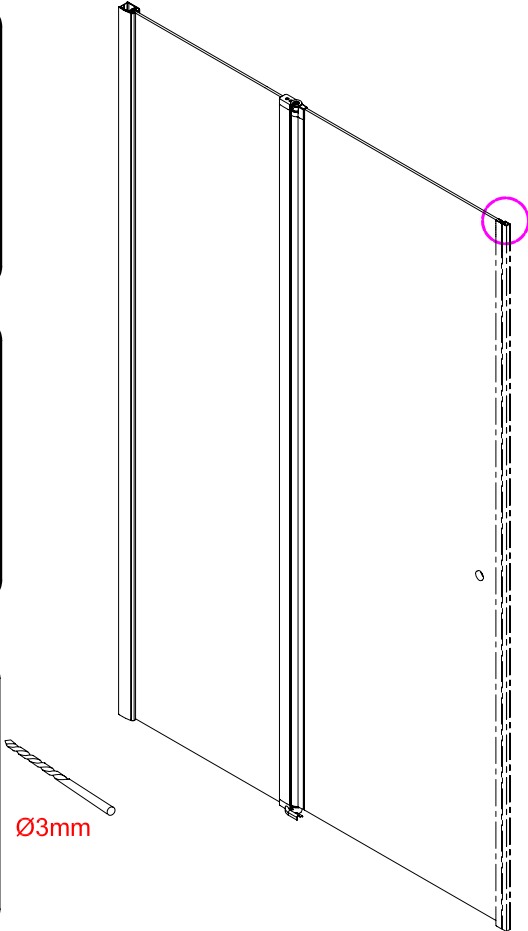

Note: Safety glass can not be re-worked.

■ Installation

Please read these instructions carefully before start of installation.

The wall post has up to 20mm of adjustment for out of true wall situations.

Ensure that the shower tray is fitted level and that after assembly of enclosure there is a full and continuous bead of sealant between the top of the shower tray and the title joint.

 ① x 2 L&R	 ② x 1	 ③ x 1	 ④ x 1	 ⑤ x 1	 ⑥ x 1	 ⑦ x 1
 ⑧ x 1	 ⑨ x 1	 ⑩ x 2 L&R	 ⑪ x 2 L&R	 ⑫ x 1	 ⑬ x 1	 ⑭ x 3
 ⑮ x 3	 ⑯ x 1	 x 3 ST4X12	 x 3 ST5X30	 x 4 Ø8X30		

This product is heavy and will require two people to install.

L=858-878(VE-90/VE-80)
 L=758-778(VE-80)
 L=958-978(VE-100/ELENA-60/40)
 L=1158-1178(ELENA-60/60)

3

This product is heavy and will require two people to install.

x 3
ST4X12

x 3
ST4X12

This product is heavy and will require two people to install.

This product is heavy and will require two people to install.

Side panel

Installation instructions
(For VE)

This product is heavy and will require two people to install.

C=838-858 (ELENA-60/30)
 C=938-958 (ELENA-60/40)
 C=1138-1158 (ELENA-60/60)