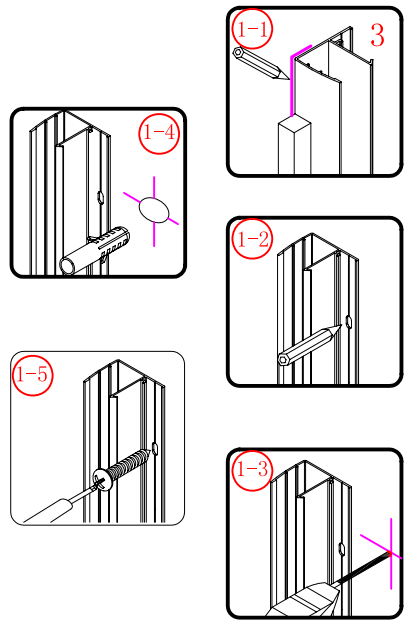

Note: Safety glass can not be re-worked.

■ Installation

Please read these instructions carefully before start of installation.

The wall post has up to 20mm of adjustment for out of true wall situations.

Ensure that the shower tray is fitted level and that after assembly of enclosure there is a full and continuous bead of sealant between the top of the shower tray and the title joint.

L=858-878(VE-90/VE-80)
 L=758-778(VE-80)
 L=958-978(VE-100/ELENA-60/40)
 L=1158-1178(ELENA-60/60)

3

This product is heavy and will require two people to install.

x 3
ST4X12

x 3
ST4X12

This product is heavy and will require two people to install.

This product is heavy and will require two people to install.

Side panel

Installation instructions
(For VE)

This product is heavy and will require two people to install.

C=838-858 (ELENA-60/30)
 C=938-958 (ELENA-60/40)
 C=1138-1158 (ELENA-60/60)