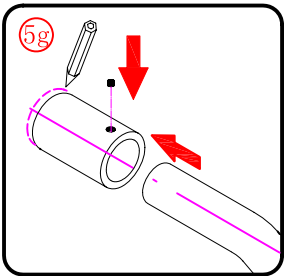

L=858-878(VE-90/VE-80)
 L=758-778(VE-80)
 L=958-978(VE-100/ELENA-60/40)
 L=1158-1178(ELENA-60/60)

3

This product is heavy and will require two people to install.

x 3
ST4X12

x 3
ST4X12

This product is heavy and will require two people to install.

This product is heavy and will require two people to install.

Side panel

Installation instructions
(For VE)

This product is heavy and will require two people to install.

C=838-858 (ELENA-60/30)
 C=938-958 (ELENA-60/40)
 C=1138-1158 (ELENA-60/60)