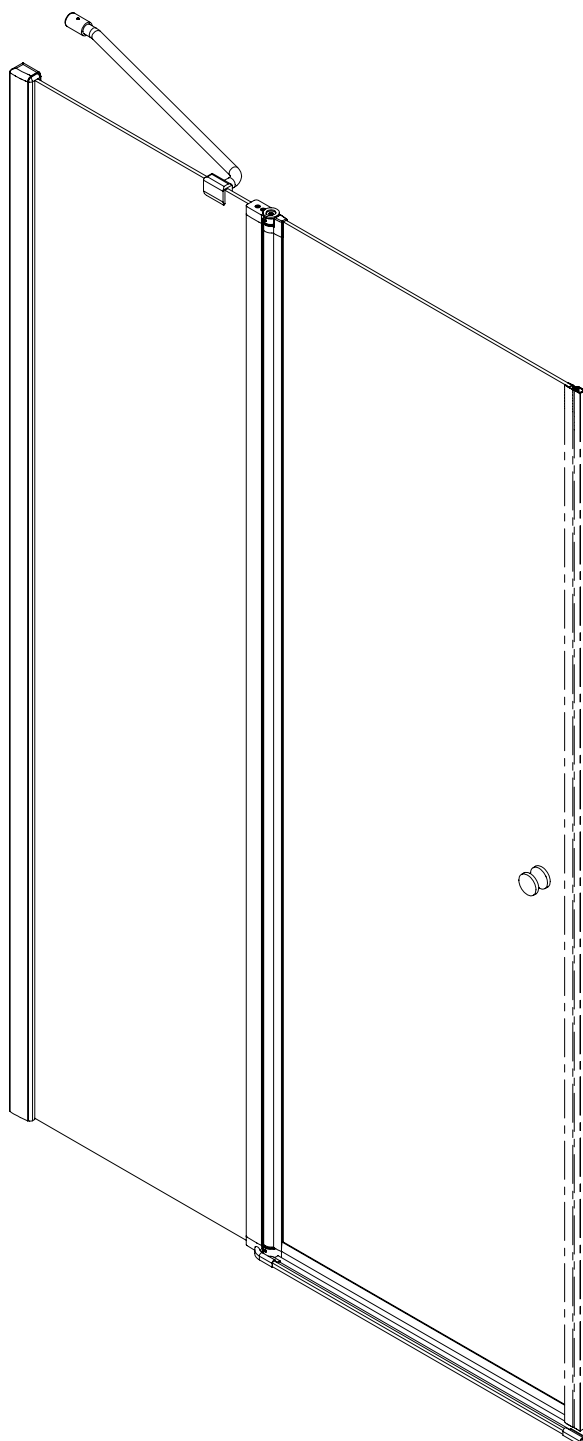

CEZARES®

Pivot door

Installation instructions

(For ELENA-60/(30/40/60))

ELENA-B-13

ELENA-AH-1

ELENA-A-22

■ General Information

Note: Safety glass can not be re-worked.

■ Installation

Please read these instructions carefully before start of installation.

The wall post has up to 20mm of adjustment for out of true wall situations.

Ensure that the shower tray is fitted level and that after assembly of enclosure there is a full and continuous bead of sealant between the top of the shower tray and the title joint.