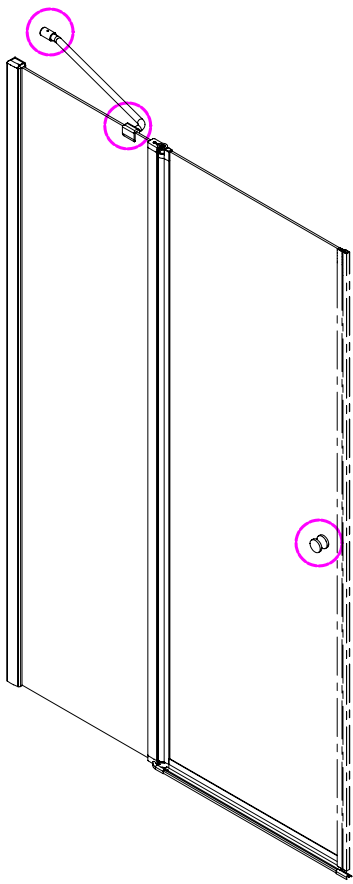

Note: Safety glass can not be re-worked.

■ Installation

Please read these instructions carefully before start of installation.

The wall post has up to 20mm of adjustment for out of true wall situations.

Ensure that the shower tray is fitted level and that after assembly of enclosure there is a full and continuous bead of sealant between the top of the shower tray and the title joint.

L=858-878(VE-90/VE-80)
 L=758-778(VE-80)
 L=958-978(VE-100/ELENA-60/40)
 L=1158-1178(ELENA-60/60)

3

This product is heavy and will require two people to install.

x 3
ST4X12

x 3
ST4X12

This product is heavy and will require two people to install.

This product is heavy and will require two people to install.

Side panel

Installation instructions
(For VE)

This product is heavy and will require two people to install.

C=838-858 (ELENA-60/30)
 C=938-958 (ELENA-60/40)
 C=1138-1158 (ELENA-60/60)