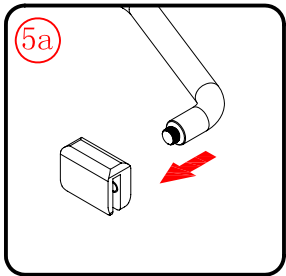

 ① x 2 L&R	 ② x 1	 ③ x 1	 ④ x 1	 ⑤ x 1	 ⑥ x 1	 ⑦ x 1
 ⑧ x 1	 ⑨ x 1	 ⑩ x 2 L&R	 ⑪ x 2 L&R	 ⑫ x 1	 ⑬ x 1	 ⑭ x 3
 ⑮ x 3	 ⑯ x 1	 x 3 ST4X12	 x 3 ST5X30	 x 4 Ø8X30		

This product is heavy and will require two people to install.

L=858-878(VE-90/VE-80)
 L=758-778(VE-80)
 L=958-978(VE-100/ELENA-60/40)
 L=1158-1178(ELENA-60/60)

3

This product is heavy and will require two people to install.

x 3
ST4X12

x 3
ST4X12

This product is heavy and will require two people to install.

This product is heavy and will require two people to install.

Side panel

Installation instructions
(For VE)

This product is heavy and will require two people to install.

C=838-858 (ELENA-60/30)
 C=938-958 (ELENA-60/40)
 C=1138-1158 (ELENA-60/60)