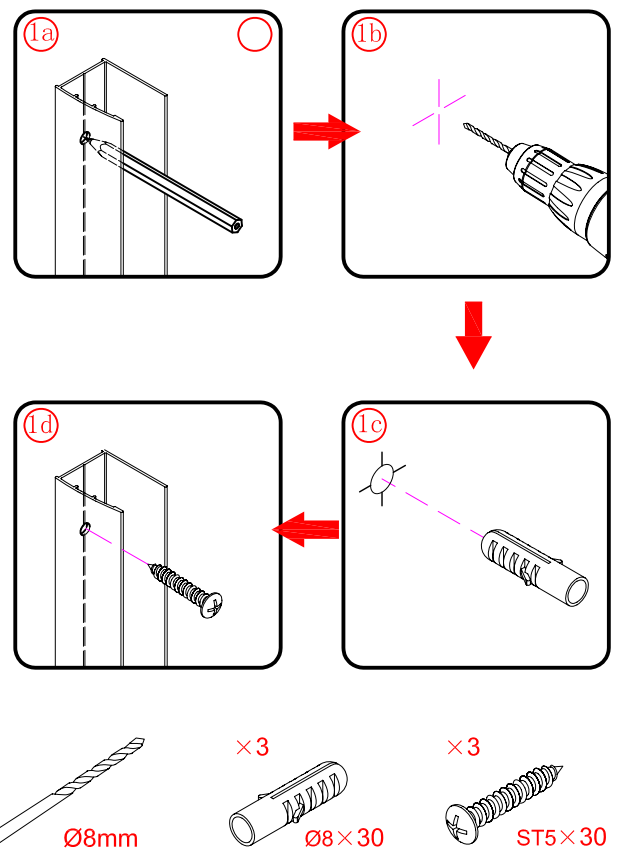

L=858-878(VE-90/VE-80)
L=758-778(VE-80)
L=958-978(VE-100/ELENA-60/40)
L=1158-1178(ELENA-60/60)