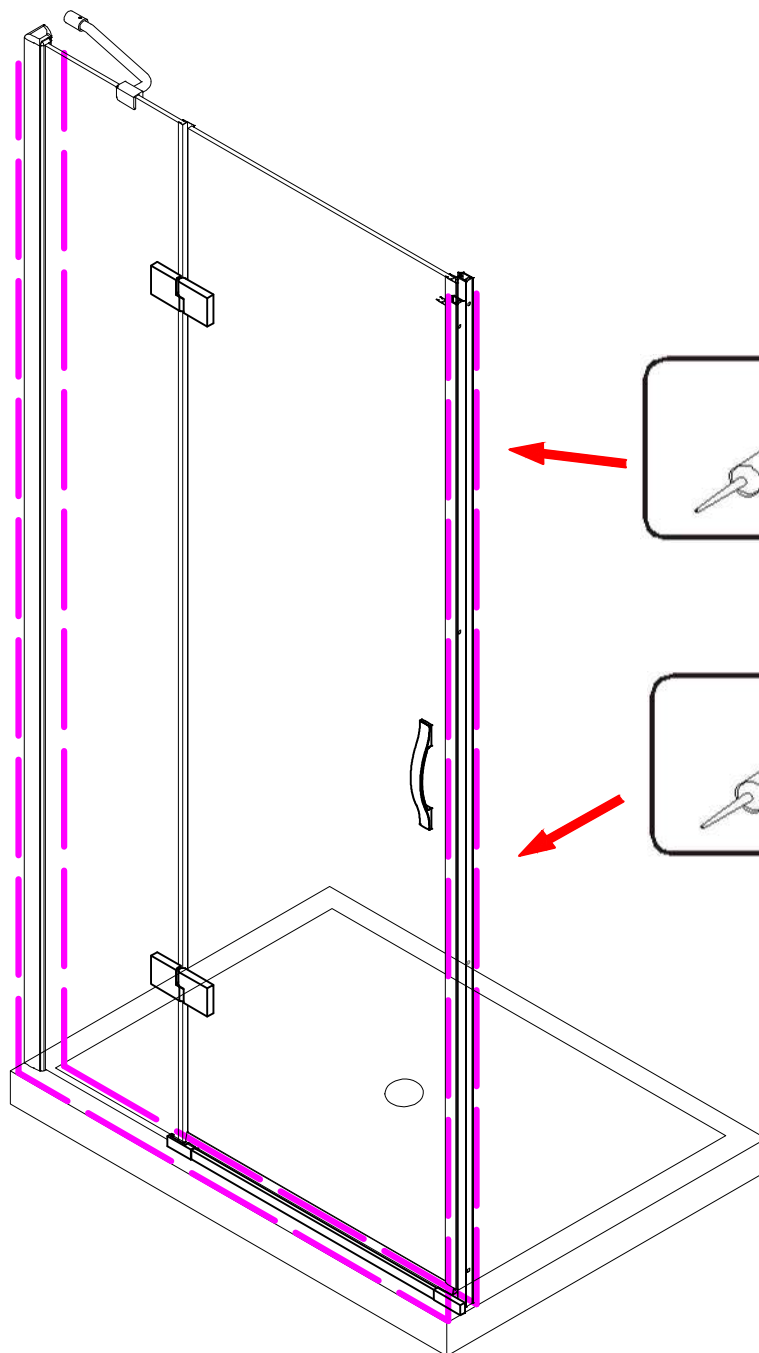

Note: Safety glass can not be re-worked.

■ Installation

Please read these instructions carefully before start of installation.

The wall post has up to 20mm of adjustment for out of true wall situations.

Ensure that the shower tray is fitted level and that after assembly of enclosure there is a full and continuous bead of sealant between the top of the shower tray and the tile joint.

L/R

- ⑮ x 1

⑯ x 1

⑰ x 1

⑱ x 1

⑳ x 3

ST4X12

㉑ x 3

㉒ x 3

- ㉓ x 1

㉔ x 1

This product is heavy and will require two people to install.

Ø8mm
19 x3

Ø8X30

20 x3
ST5X30

This product is heavy and will require two people to install.

This product is heavy and will require two people to install.

This product is heavy and will require two people to install.

This product is heavy and will require two people to install.

Installation instructions
(For VERONA-Side panel)