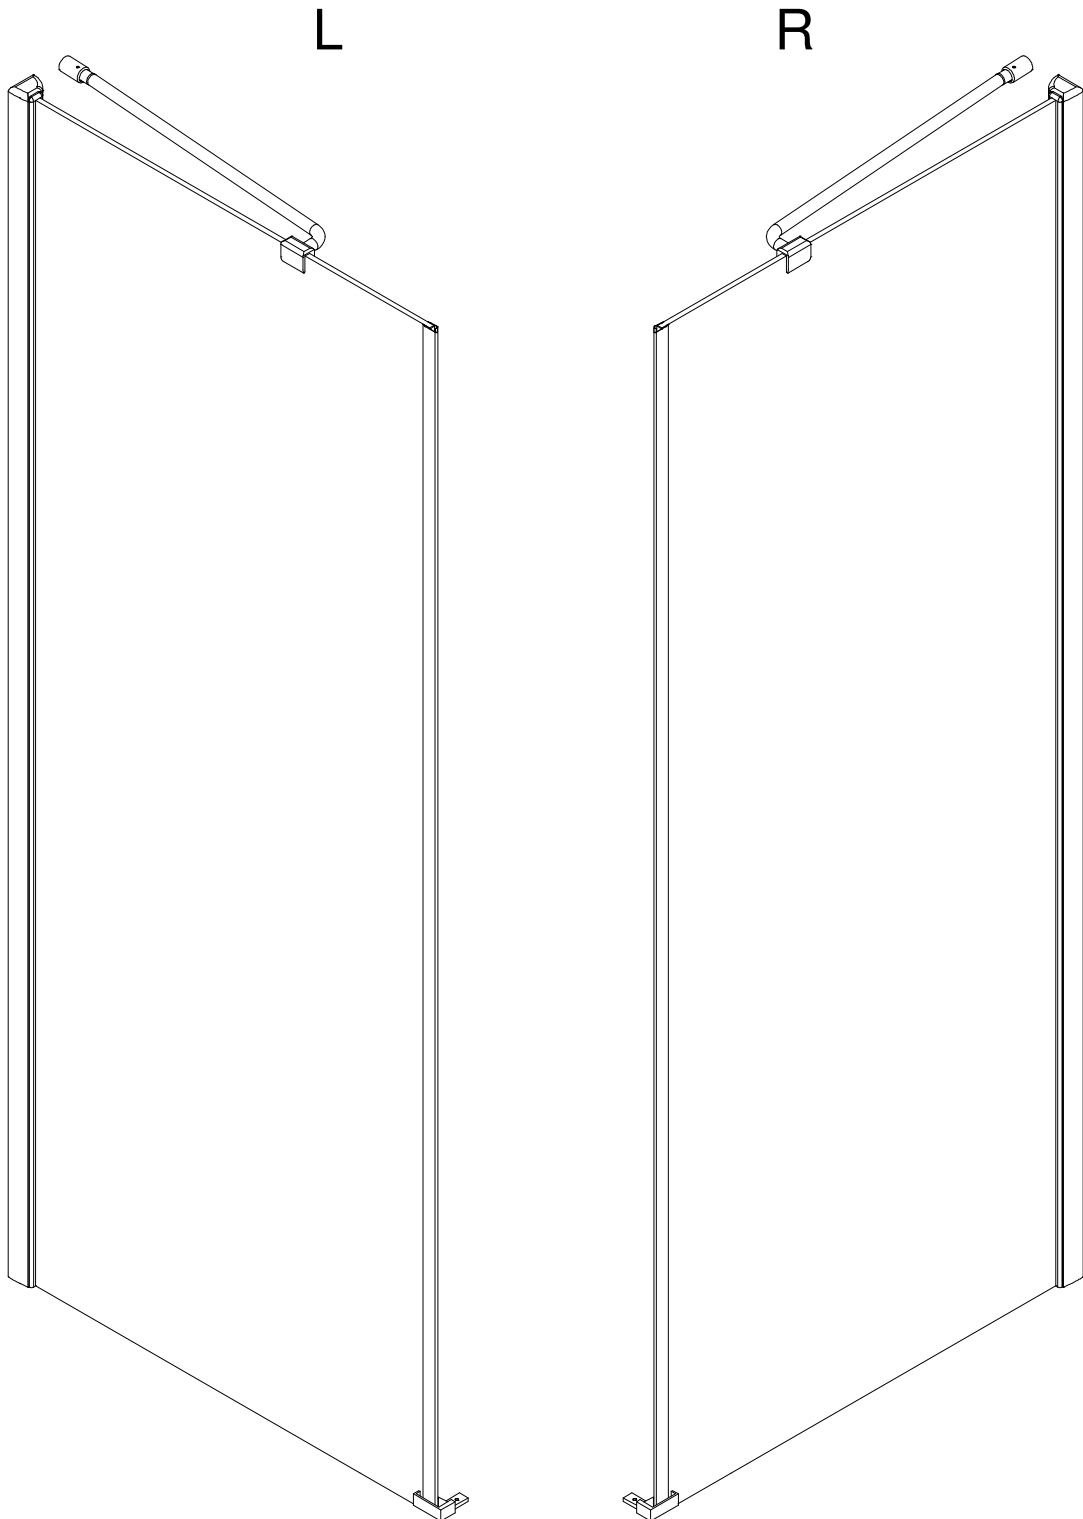

CEZARES®

Hinged door

Installation instructions

(For BERGAMO-60/(30/40/50/60))

BERGAMO-13

BERGAMO-A-1/BERGAMO-AH-1

BERGAMO-A-2/BERGAMO-AH-2

■ General Information

Note: Safety glass can not be re-worked.

■ Installation

Please read these instructions carefully before start of installation.

The wall post has up to 20mm of adjustment for out of true wall situations.

Ensure that the shower tray is fitted level and that after assembly of enclosure there is a full and continuous bead of sealant between the top of the shower tray and the tile joint.

㉒ x 3

- ㉓ x 1

㉔ x 1

This product is heavy and will require two people to install.

Ø8mm
19 x3

Ø8X30

20 x3
ST5X30

This product is heavy and will require two people to install.

This product is heavy and will require two people to install.

This product is heavy and will require two people to install.

This product is heavy and will require two people to install.

Installation instructions
(For VERONA-Side panel)