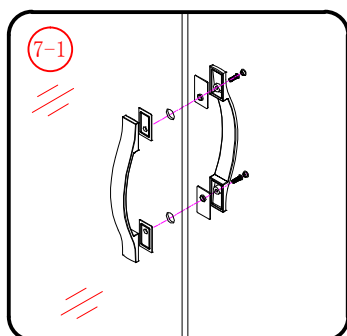

Note: Safety glass can not be re-worked.

■ Installation

Please read these instructions carefully before start of installation.

The wall post has up to 20mm of adjustment for out of true wall situations.

Ensure that the shower tray is fitted level and that after assembly of enclosure there is a full and continuous bead of sealant between the top of the shower tray and the tile joint.

ST4X15
- ㉖ x 1

- ㉗ x 1

- ㉘ x 1

This product is heavy and will require two people to install.

Ø8mm
19 x3

Ø8X30

20 x3

ST5X30

This product is heavy and will require two people to install.

This product is heavy and will require two people to install.

This product is heavy and will require two people to install.

This product is heavy and will require two people to install.