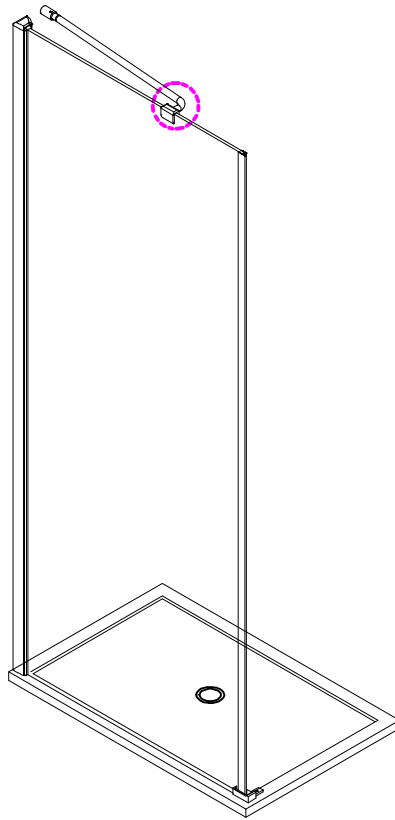

Note: Safety glass can not be re-worked.

■ Installation

Please read these instructions carefully before start of installation.

The wall post has up to 20mm of adjustment for out of true wall situations.

Ensure that the shower tray is fitted level and that after assembly of enclosure there is a full and continuous bead of sealant between the top of the shower tray and the tile joint.

- ⑰ x 1

- ⑱ x 1

- ⑳ x 3

ST4X12
- ㉑ x 3

- ㉒ x 3

- ㉓ x 4+4

∅8X30
- ㉔ x 4+4

ST5X30
- ㉕ x 3

ST4X15
- ㉖ x 1

- ㉗ x 1

- ㉘ x 1

This product is heavy and will require two people to install.

Ø8mm
19 x3

Ø8X30

20 x3

ST5X30

Installation instructions
(For VERONA-Side panel)

This product is heavy and will require two people to install.

This product is heavy and will require two people to install.

This product is heavy and will require two people to install.