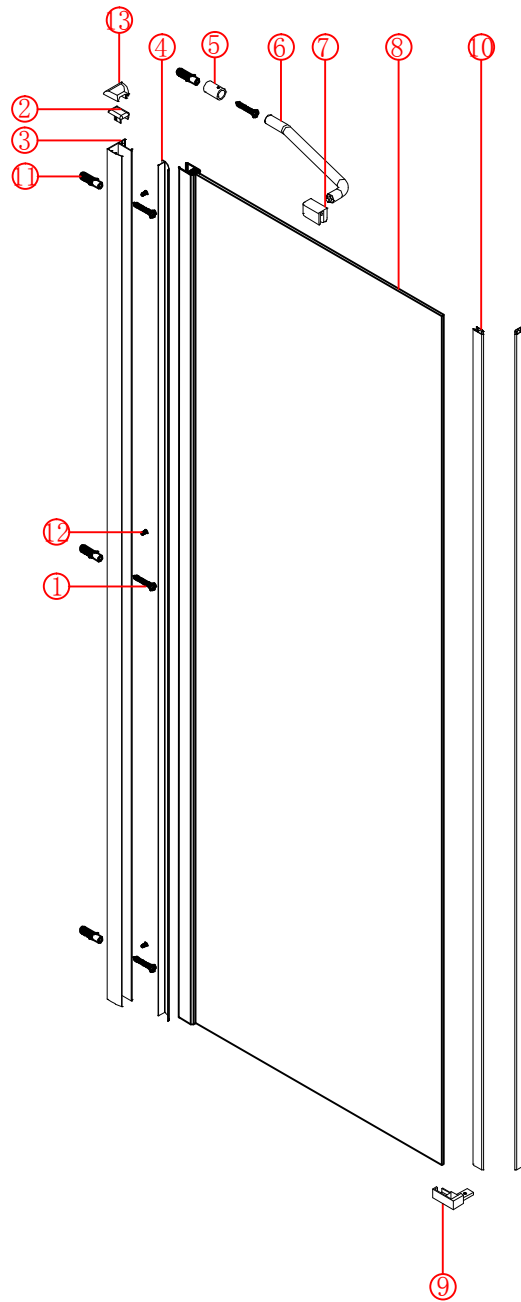

Note: Safety glass can not be re-worked.

■ Installation

Please read these instructions carefully before start of installation.

The wall post has up to 20mm of adjustment for out of true wall situations.

Ensure that the shower tray is fitted level and that after assembly of enclosure there is a full and continuous bead of sealant between the top of the shower tray and the tile joint.

■ Shower Tray Installation

The shower tray must be sited against a structural wall.

Water proof walling or tiling should be fitted so that it sits on the top of the tray rim.

■ Aftercare Instructions

After use, your shower should be cleaned with soap and water. This is particularly important in hard water districts where insoluble lime salts may be deposited and allowed to build up. Cleaners of a gritty or abrasive nature should not be used. Care should be taken to avoid contact with strong chemicals such as organic solvents and strippers.

- ⑰ x 1

- ⑱ x 1

- ⑳ x 3

ST4X12
- ㉑ x 3

- ㉒ x 3

- ㉓ x 4+4

∅8X30
- ㉔ x 4+4

ST5X30
- ㉕ x 3

Installation instructions
(For VERONA-Side panel)

This product is heavy and will require two people to install.

This product is heavy and will require two people to install.

This product is heavy and will require two people to install.