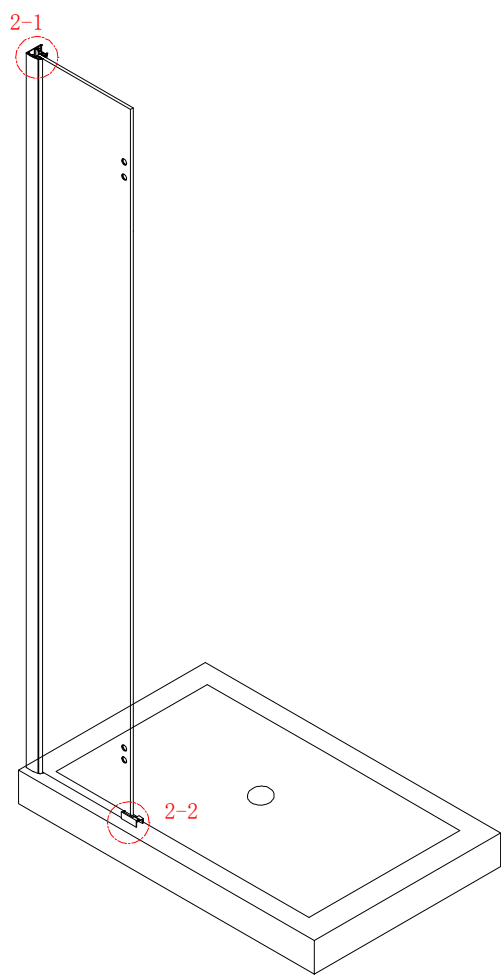

Note: Safety glass can not be re-worked.

■ Installation

Please read these instructions carefully before start of installation.

The wall post has up to 20mm of adjustment for out of true wall situations.

Ensure that the shower tray is fitted level and that after assembly of enclosure there is a full and continuous bead of sealant between the top of the shower tray and the tile joint.

- ⑰ x 1

- ⑱ x 1

- ⑳ x 3

ST4X12
- ㉑ x 3

- ㉒ x 3

- ㉓ x 4+4

∅8X30
- ㉔ x 4+4

ST5X30
- ㉕ x 3

ST4X15
- ㉖ x 1

- ㉗ x 1

- ㉘ x 1

This product is heavy and will require two people to install.

Ø8mm
19 x3

Ø8X30

20 x3

ST5X30