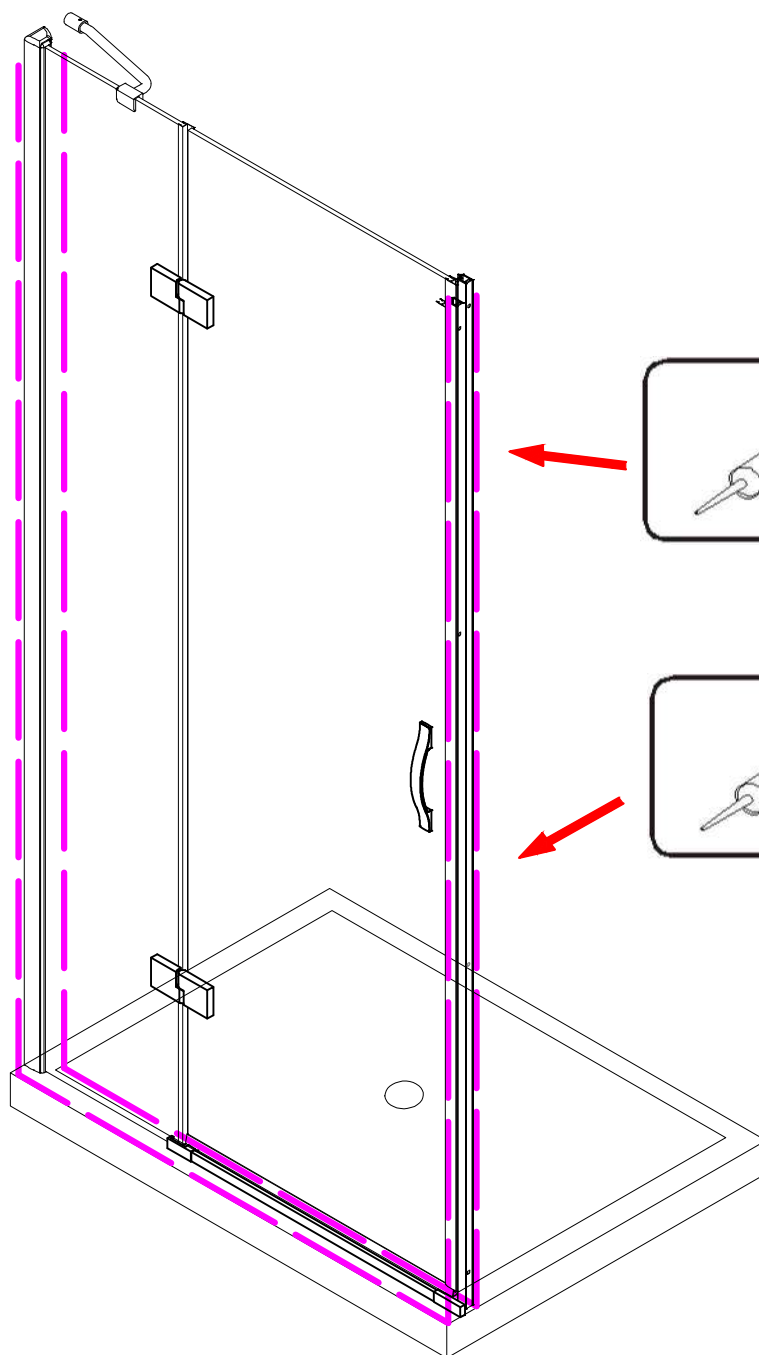

Note: Safety glass can not be re-worked.

■ Installation

Please read these instructions carefully before start of installation.

The wall post has up to 20mm of adjustment for out of true wall situations.

Ensure that the shower tray is fitted level and that after assembly of enclosure there is a full and continuous bead of sealant between the top of the shower tray and the tile joint.

ST4X15
- ㉖ x 1

- ㉗ x 1

- ㉘ x 1

This product is heavy and will require two people to install.

Ø8mm
19 x3

Ø8X30

20 x3

ST5X30

This product is heavy and will require two people to install.

This product is heavy and will require two people to install.

This product is heavy and will require two people to install.

This product is heavy and will require two people to install.

Installation instructions
(For VERONA-Side panel)

This product is heavy and will require two people to install.

This product is heavy and will require two people to install.

This product is heavy and will require two people to install.