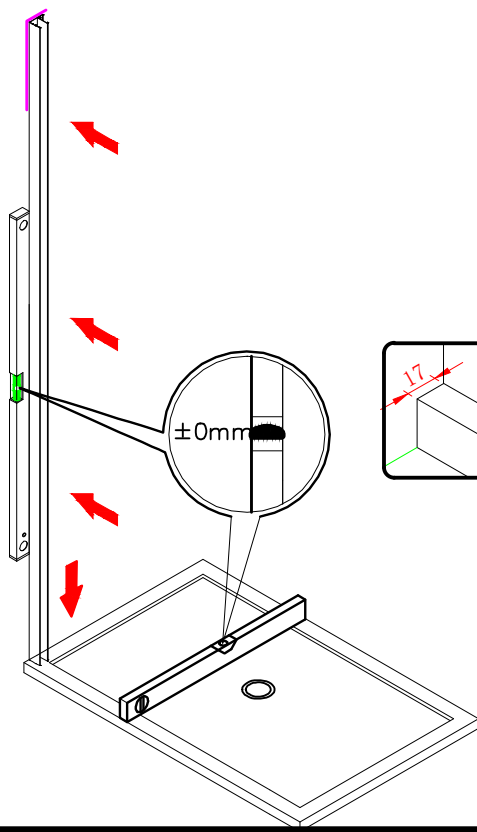

Note: Safety glass can not be re-worked.

■ Installation

Please read these instructions carefully before start of installation.

The wall post has up to 20mm of adjustment for out of true wall situations.

Ensure that the shower tray is fitted level and that after assembly of enclosure there is a full and continuous bead of sealant between the top of the shower tray and the tile joint.

- ⑰ x 1

- ⑱ x 1

- ⑳ x 3

ST4X12
- ㉑ x 3

- ㉒ x 3

- ㉓ x 4+4

∅8X30
- ㉔ x 4+4

ST5X30
- ㉕ x 3

ST4X15
- ㉖ x 1

- ㉗ x 1

- ㉘ x 1

This product is heavy and will require two people to install.

Ø8mm
19 x3

Ø8X30

20 x3

ST5X30