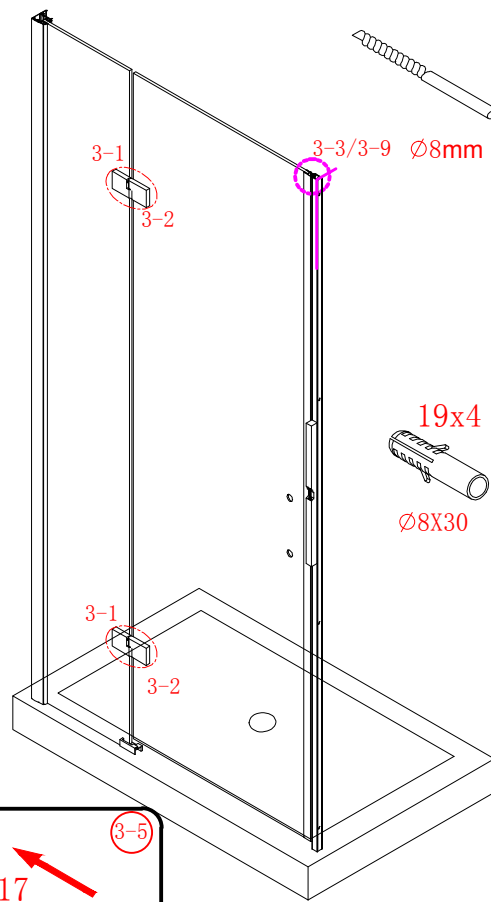

This product is heavy and will require two people to install.