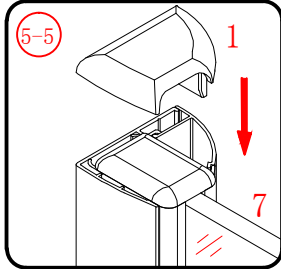

This product is heavy and will require two people to install.