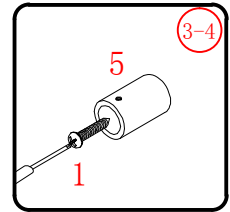

Installation instructions  
( For VERONA-Side panel )

This product is heavy and will require two people to install.

This product is heavy and will require two people to install.

This product is heavy and will require two people to install.