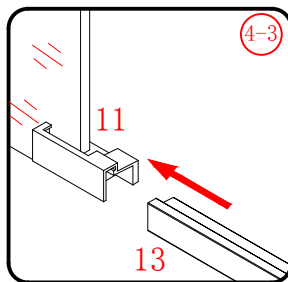

This product is heavy and will require two people to install.