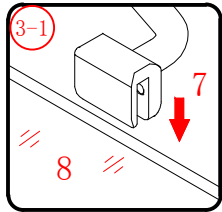

This product is heavy and will require two people to install.