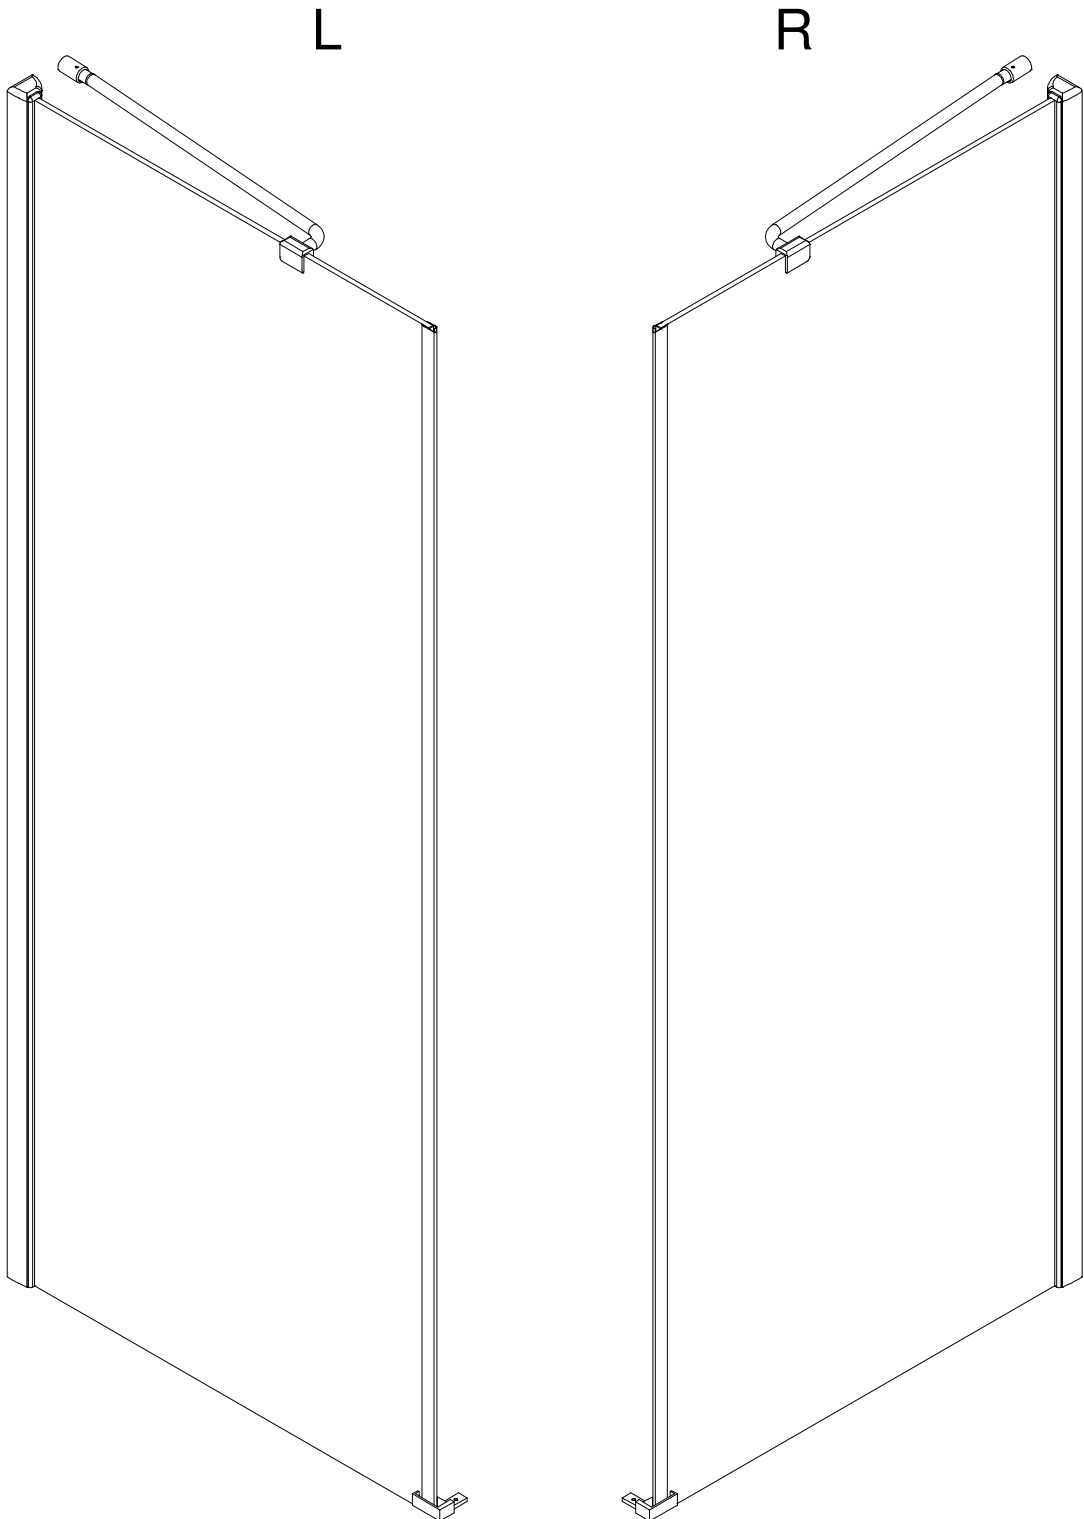

Installation instructions
(For VERONA-Side panel)