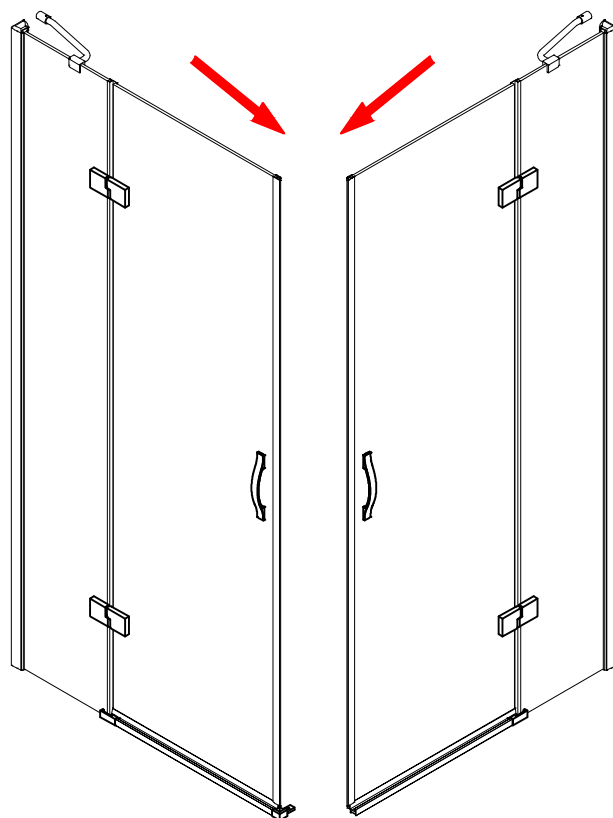

CEZARES®

Hinged door

Installation instructions

(For BERGAMO-60/(30/40/50/60) )

BERGAMO-13

BERGAMO-A-1/BERGAMO-AH-1

BERGAMO-A-2/BERGAMO-AH-2

## ■ Installation

Please read these instructions carefully before start of installation.

The wall post has up to 20mm of adjustment for out of true wall situations.

**Ensure that the shower tray is fitted level and that after assembly of enclosure there is a full and continuous bead of sealant between the top of the shower tray and the tile joint.**

## ■ Shower Tray Installation

The shower tray must be sited against a structural wall.

Water proof walling or tiling should be fitted so that it sits on the top of the tray rim.