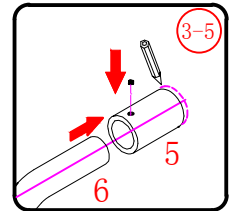

This product is heavy and will require two people to install.