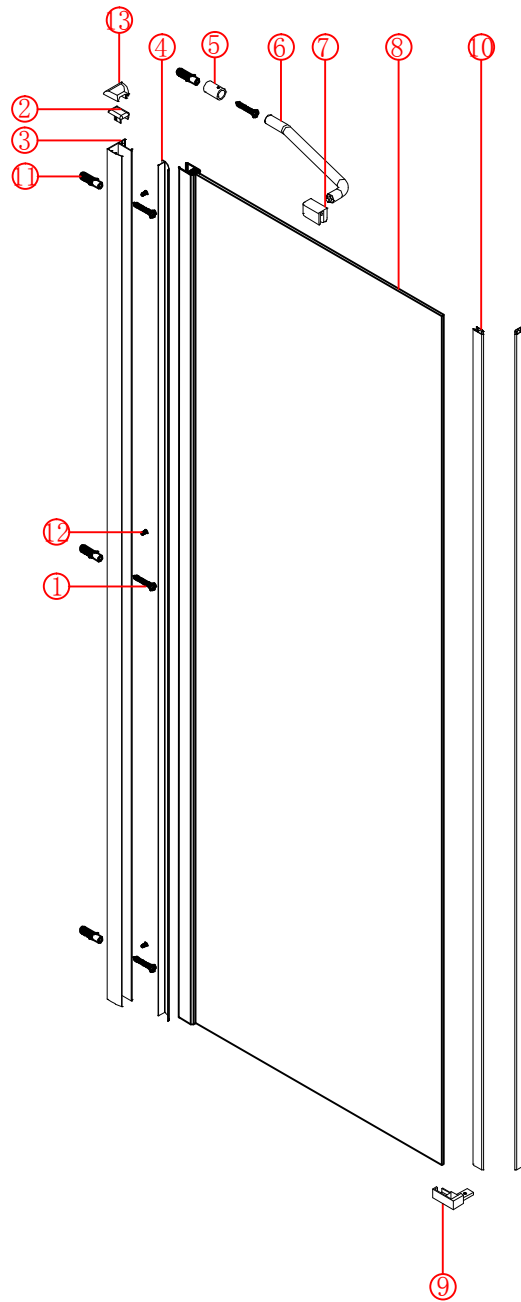

## ■ Installation

Please read these instructions carefully before start of installation.

The wall post has up to 20mm of adjustment for out of true wall situations.

**Ensure that the shower tray is fitted level and that after assembly of enclosure there is a full and continuous bead of sealant between the top of the shower tray and the tile joint.**

## ■ Shower Tray Installation

The shower tray must be sited against a structural wall.

Water proof walling or tiling should be fitted so that it sits on the top of the tray rim.

∅8X30
- ㉔ x 4+4

ST5X30
- ㉕ x 3

ST4X15
- ㉖ x 1

- ㉗ x 1

- ㉘ x 1

This product is heavy and will require two people to install.

Ø8mm  
19 x3  
Ø8X30

20 x3  
ST5X30

Installation instructions  
( For VERONA-Side panel )

This product is heavy and will require two people to install.

This product is heavy and will require two people to install.

This product is heavy and will require two people to install.