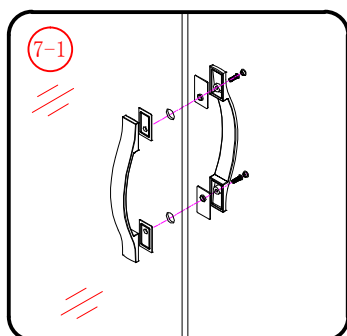

## ■ Installation

Please read these instructions carefully before start of installation.

The wall post has up to 20mm of adjustment for out of true wall situations.

**Ensure that the shower tray is fitted level and that after assembly of enclosure there is a full and continuous bead of sealant between the top of the shower tray and the tile joint.**

∅8X30
- ㉔ x 4+4

ST5X30
- ㉕ x 3

ST4X15
- ㉖ x 1

- ㉗ x 1

- ㉘ x 1

This product is heavy and will require two people to install.

Ø8mm  
19 x3  
Ø8X30

20 x3  
ST5X30

This product is heavy and will require two people to install.

This product is heavy and will require two people to install.

This product is heavy and will require two people to install.

This product is heavy and will require two people to install.