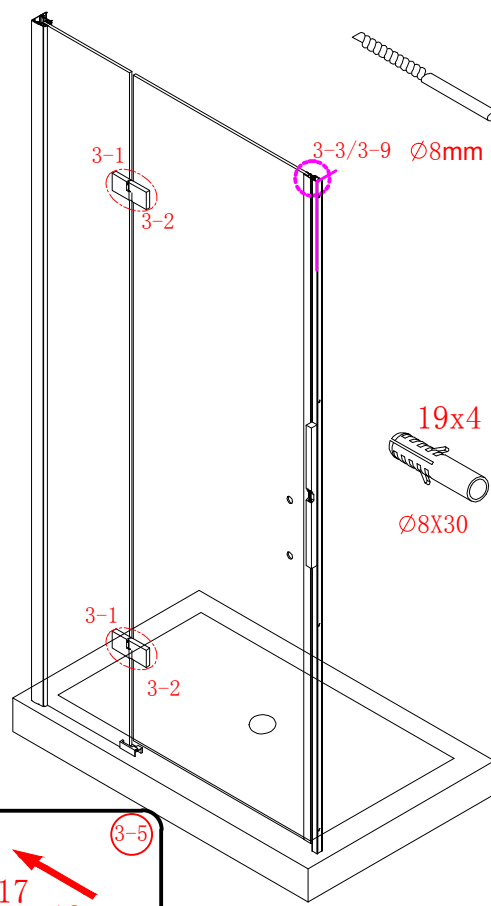

This product is heavy and will require two people to install.