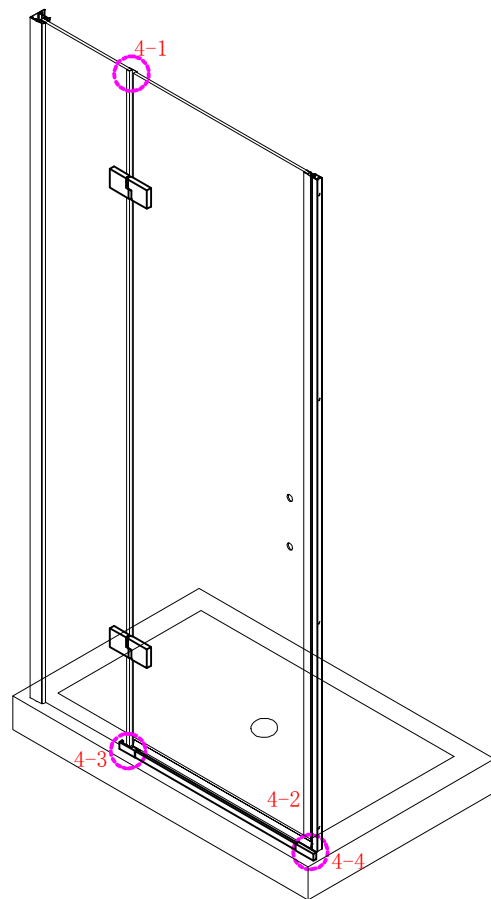

This product is heavy and will require two people to install.