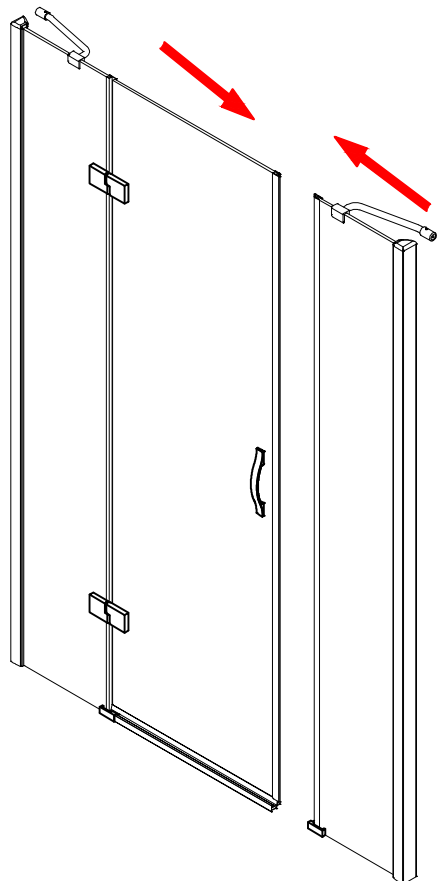

CEZARES®

Hinged door

Installation instructions

(For BERGAMO-60/(30/40/50/60) )

BERGAMO-13

BERGAMO-A-1/BERGAMO-AH-1

BERGAMO-A-2/BERGAMO-AH-2

## ■ Installation

Please read these instructions carefully before start of installation.

The wall post has up to 20mm of adjustment for out of true wall situations.

**Ensure that the shower tray is fitted level and that after assembly of enclosure there is a full and continuous bead of sealant between the top of the shower tray and the tile joint.**

## ■ Shower Tray Installation

The shower tray must be sited against a structural wall.

Water proof walling or tiling should be fitted so that it sits on the top of the tray rim.