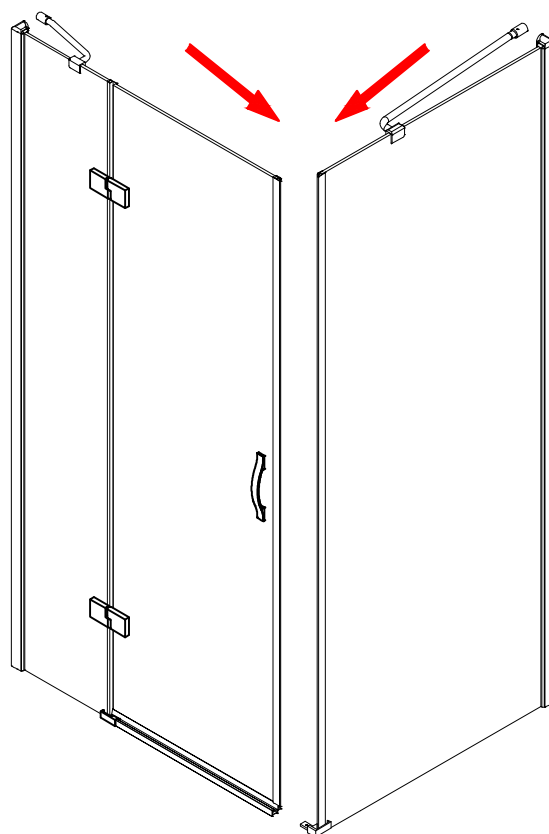

CEZARES®

Hinged door

Installation instructions

(For BERGAMO-60/(30/40/50/60) )

BERGAMO-13

BERGAMO-A-1/BERGAMO-AH-1

BERGAMO-A-2/BERGAMO-AH-2

## ■ Installation

Please read these instructions carefully before start of installation.

The wall post has up to 20mm of adjustment for out of true wall situations.

**Ensure that the shower tray is fitted level and that after assembly of enclosure there is a full and continuous bead of sealant between the top of the shower tray and the tile joint.**

## ■ Shower Tray Installation

The shower tray must be sited against a structural wall.

Water proof walling or tiling should be fitted so that it sits on the top of the tray rim.