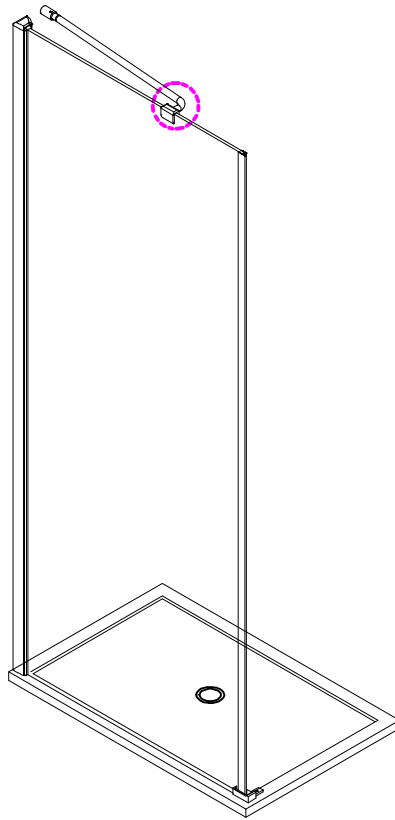

## ■ Installation

Please read these instructions carefully before start of installation.

The wall post has up to 20mm of adjustment for out of true wall situations.

**Ensure that the shower tray is fitted level and that after assembly of enclosure there is a full and continuous bead of sealant between the top of the shower tray and the tile joint.**

## ■ Shower Tray Installation

The shower tray must be sited against a structural wall.

Water proof walling or tiling should be fitted so that it sits on the top of the tray rim.

∅8X30
- ㉔ x 4+4

ST5X30
- ㉕ x 3

ST4X15
- ㉖ x 1

- ㉗ x 1

- ㉘ x 1

This product is heavy and will require two people to install.

Ø8mm  
19 x3  
Ø8X30

20 x3  
ST5X30

Installation instructions  
( For VERONA-Side panel )

This product is heavy and will require two people to install.

This product is heavy and will require two people to install.

This product is heavy and will require two people to install.