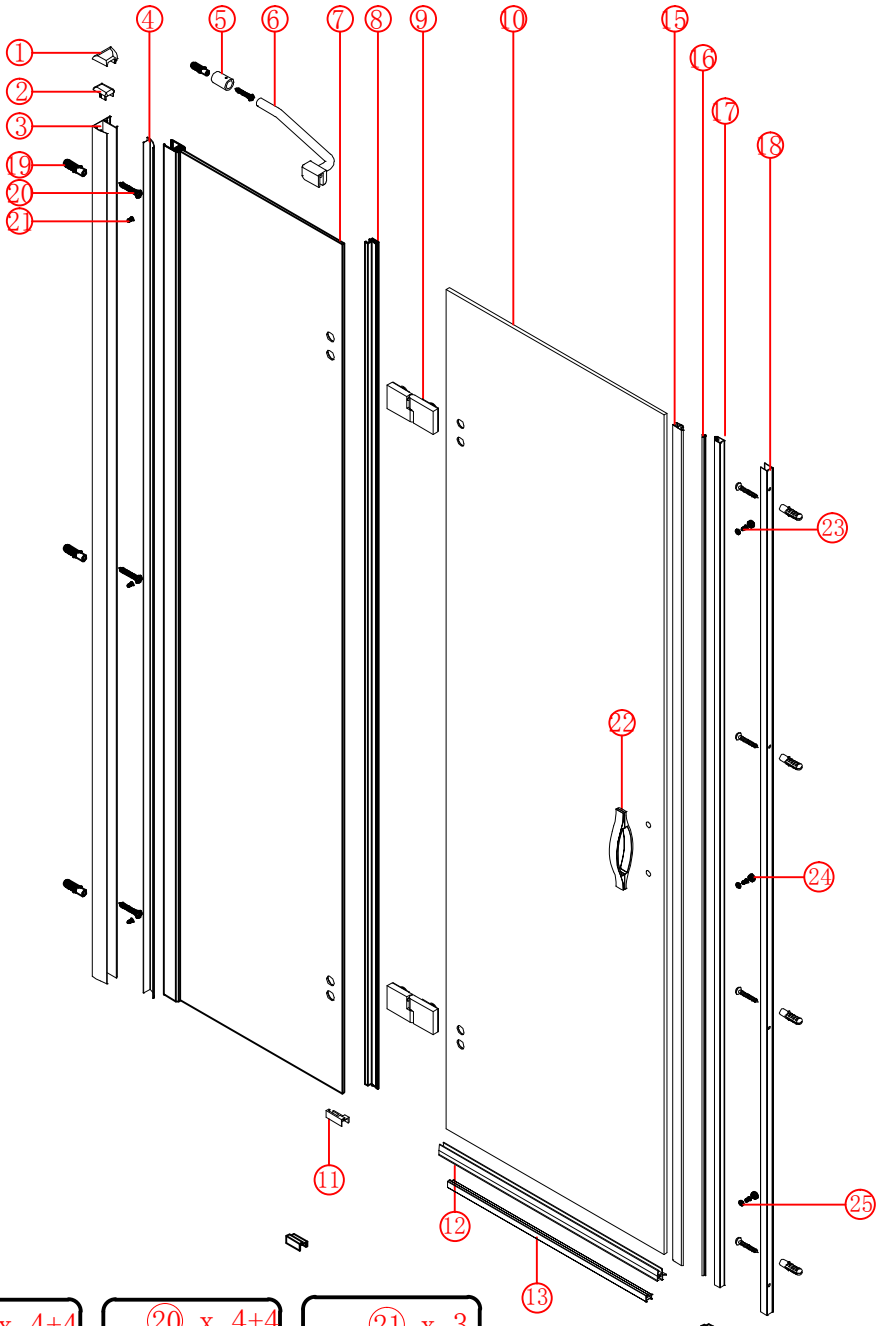

- ① x 2

  L&R
- ② x 1
- ③ x 1
- ④ x 1
- ⑤ x 1
- ⑥ x 1
- ⑦ x 1
- ⑧ x 1
- ⑨ x 2
- ⑩ x 1
- ⑪ x 1

  L&R
- ⑫ x 1
- ⑬ x 1
- ⑭ x 1

  L&R
- ⑮ x 1
- ⑯ x 1
- ⑰ x 1
- ⑱ x 1
- ⑳ x 3

  ST4X12
- ㉑ x 3
- ㉒ x 3
- ㉓ x 4+4

  ∅8X30
- ㉔ x 4+4

  ST5X30
- ㉕ x 3

  ST4X15
- ㉖ x 1
- ㉗ x 1
- ㉘ x 1

This product is heavy and will require two people to install.