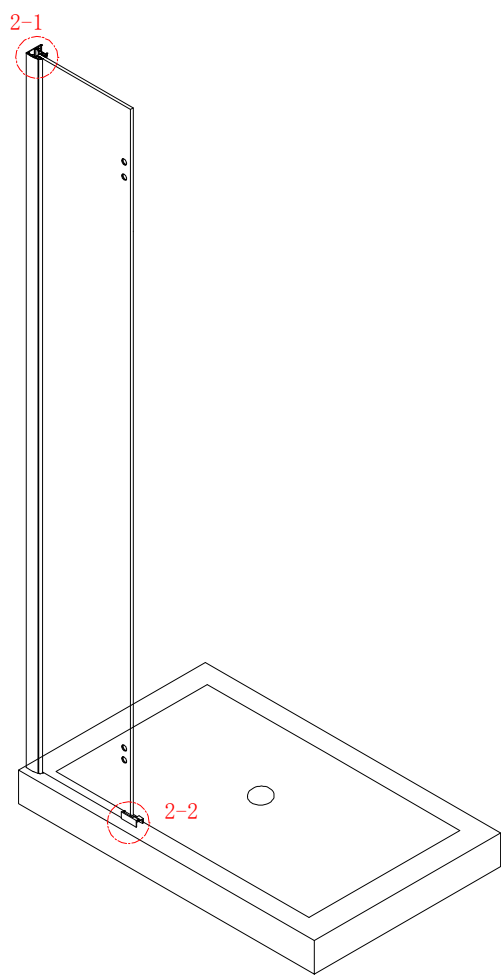

## ■ Installation

Please read these instructions carefully before start of installation.

The wall post has up to 20mm of adjustment for out of true wall situations.

**Ensure that the shower tray is fitted level and that after assembly of enclosure there is a full and continuous bead of sealant between the top of the shower tray and the tile joint.**

## ■ Shower Tray Installation

The shower tray must be sited against a structural wall.

Water proof walling or tiling should be fitted so that it sits on the top of the tray rim.

L&R
- ⑮ x 1

- ⑯ x 1

- ⑰ x 1

- ⑱ x 1

- ⑳ x 3

ST4X12
- ㉑ x 3

- ㉒ x 3

- ㉓ x 4+4

∅8X30
- ㉔ x 4+4

ST5X30
- ㉕ x 3

ST4X15
- ㉖ x 1

- ㉗ x 1

- ㉘ x 1

This product is heavy and will require two people to install.

Ø8mm  
19 x3  
Ø8X30

20 x3  
ST5X30