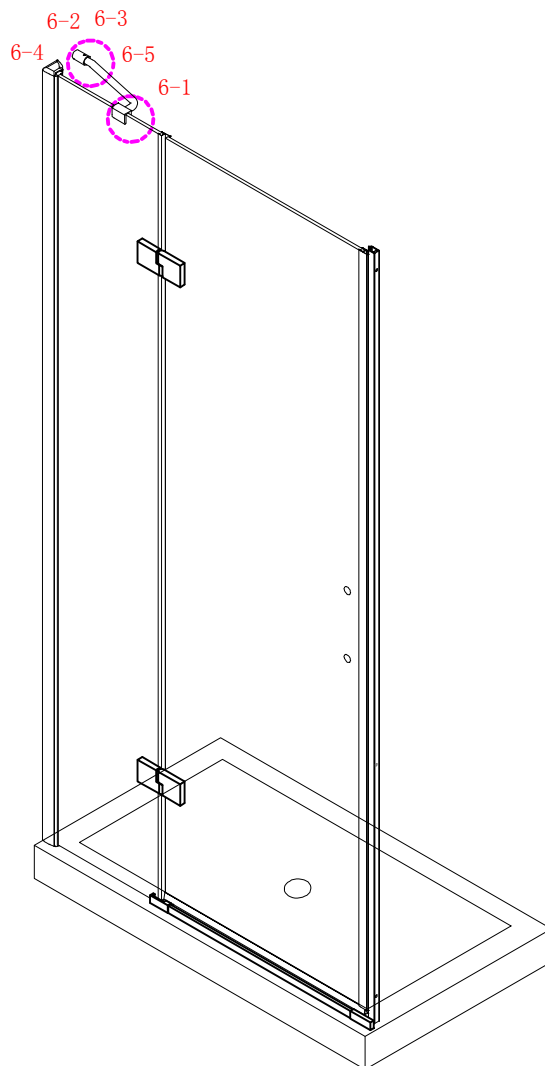

This product is heavy and will require two people to install.