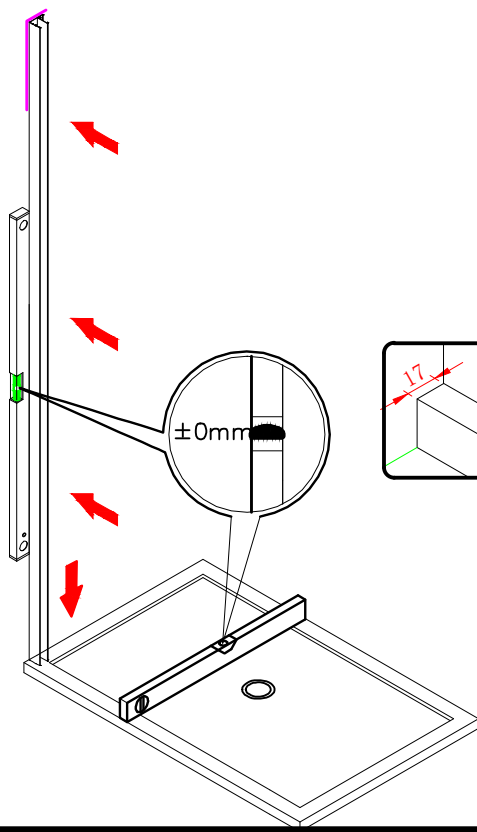

## ■ Installation

Please read these instructions carefully before start of installation.

The wall post has up to 20mm of adjustment for out of true wall situations.

**Ensure that the shower tray is fitted level and that after assembly of enclosure there is a full and continuous bead of sealant between the top of the shower tray and the tile joint.**

## ■ Shower Tray Installation

The shower tray must be sited against a structural wall.

Water proof walling or tiling should be fitted so that it sits on the top of the tray rim.

∅8X30
- ㉔ x 4+4

ST5X30
- ㉕ x 3

ST4X15
- ㉖ x 1

- ㉗ x 1

- ㉘ x 1

This product is heavy and will require two people to install.

Ø8mm  
19 x3  
Ø8X30

20 x3  
ST5X30