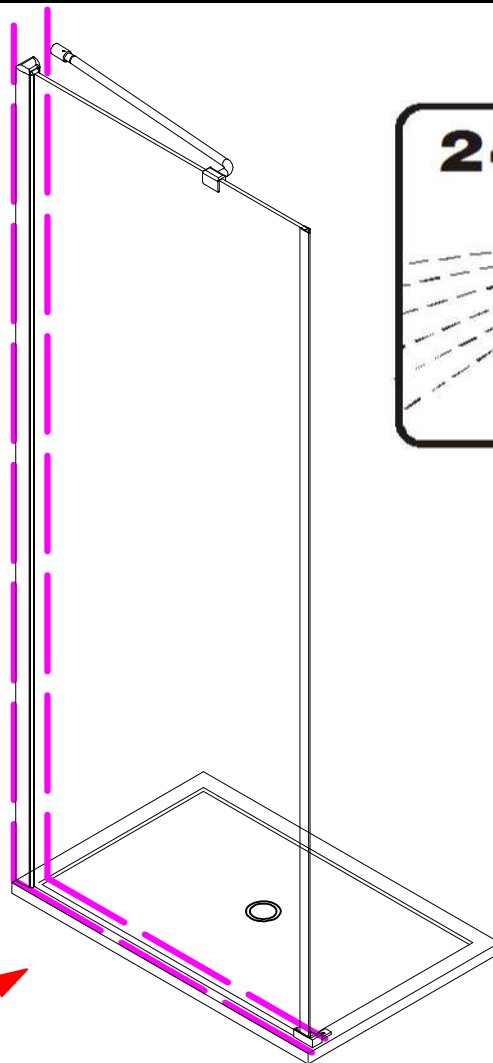

## ■ Installation

Please read these instructions carefully before start of installation.

The wall post has up to 20mm of adjustment for out of true wall situations.

**Ensure that the shower tray is fitted level and that after assembly of enclosure there is a full and continuous bead of sealant between the top of the shower tray and the tile joint.**

## ■ Shower Tray Installation

The shower tray must be sited against a structural wall.

Water proof walling or tiling should be fitted so that it sits on the top of the tray rim.

∅8X30
- ㉔ x 4+4

ST5X30
- ㉕ x 3

ST4X15
- ㉖ x 1

- ㉗ x 1

- ㉘ x 1

This product is heavy and will require two people to install.

Ø8mm  
19 x3  
Ø8X30

20 x3  
ST5X30

Installation instructions  
( For VERONA-Side panel )

This product is heavy and will require two people to install.

This product is heavy and will require two people to install.

This product is heavy and will require two people to install.