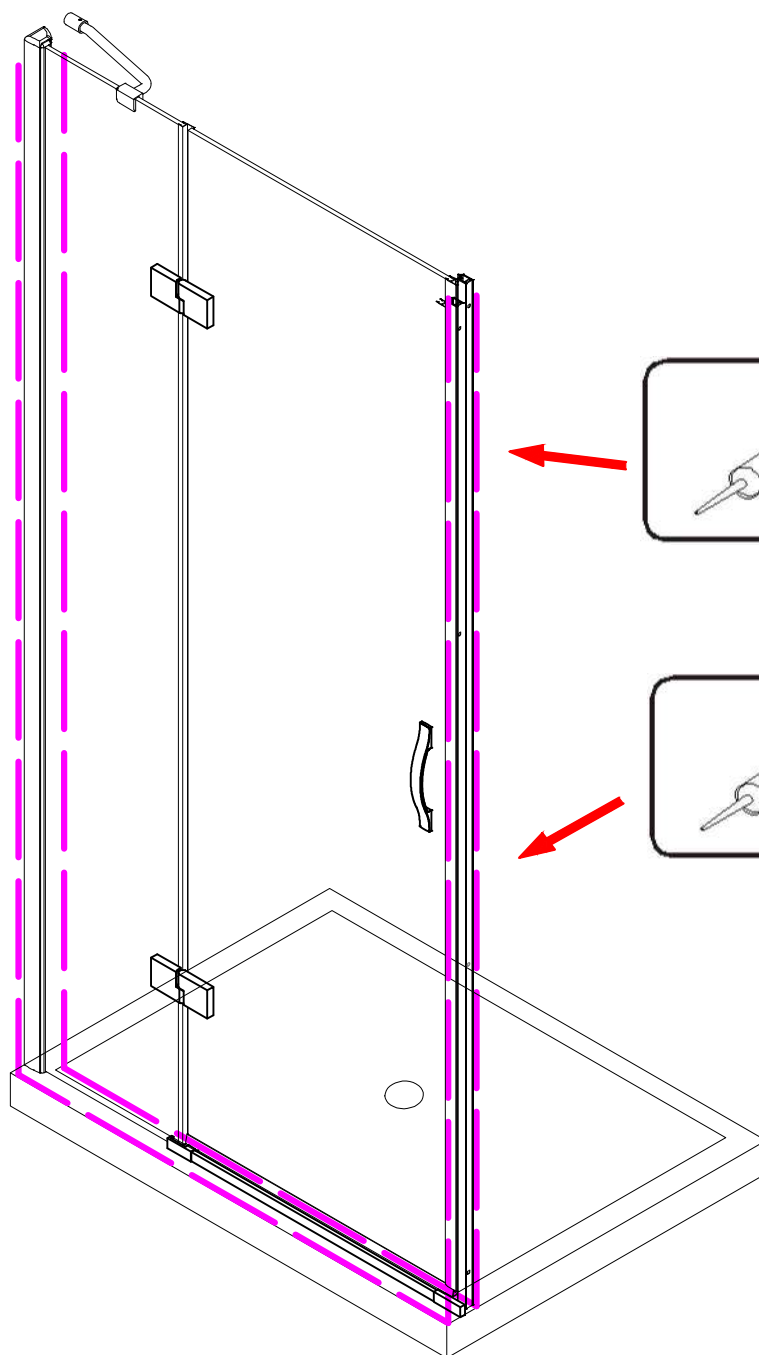

## ■ Installation

Please read these instructions carefully before start of installation.

The wall post has up to 20mm of adjustment for out of true wall situations.

**Ensure that the shower tray is fitted level and that after assembly of enclosure there is a full and continuous bead of sealant between the top of the shower tray and the tile joint.**

## ■ Shower Tray Installation

The shower tray must be sited against a structural wall.

Water proof walling or tiling should be fitted so that it sits on the top of the tray rim.

∅8X30
- ㉔ x 4+4

ST5X30
- ㉕ x 3

ST4X15
- ㉖ x 1

- ㉗ x 1

- ㉘ x 1

This product is heavy and will require two people to install.

Ø8mm  
19 x3  
Ø8X30

20 x3  
ST5X30

This product is heavy and will require two people to install.

This product is heavy and will require two people to install.

This product is heavy and will require two people to install.

This product is heavy and will require two people to install.