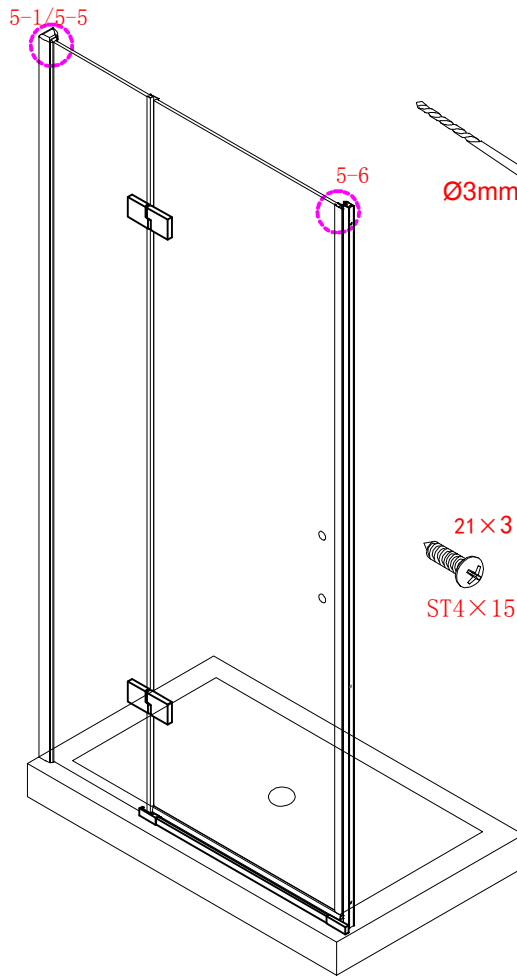

This product is heavy and will require two people to install.