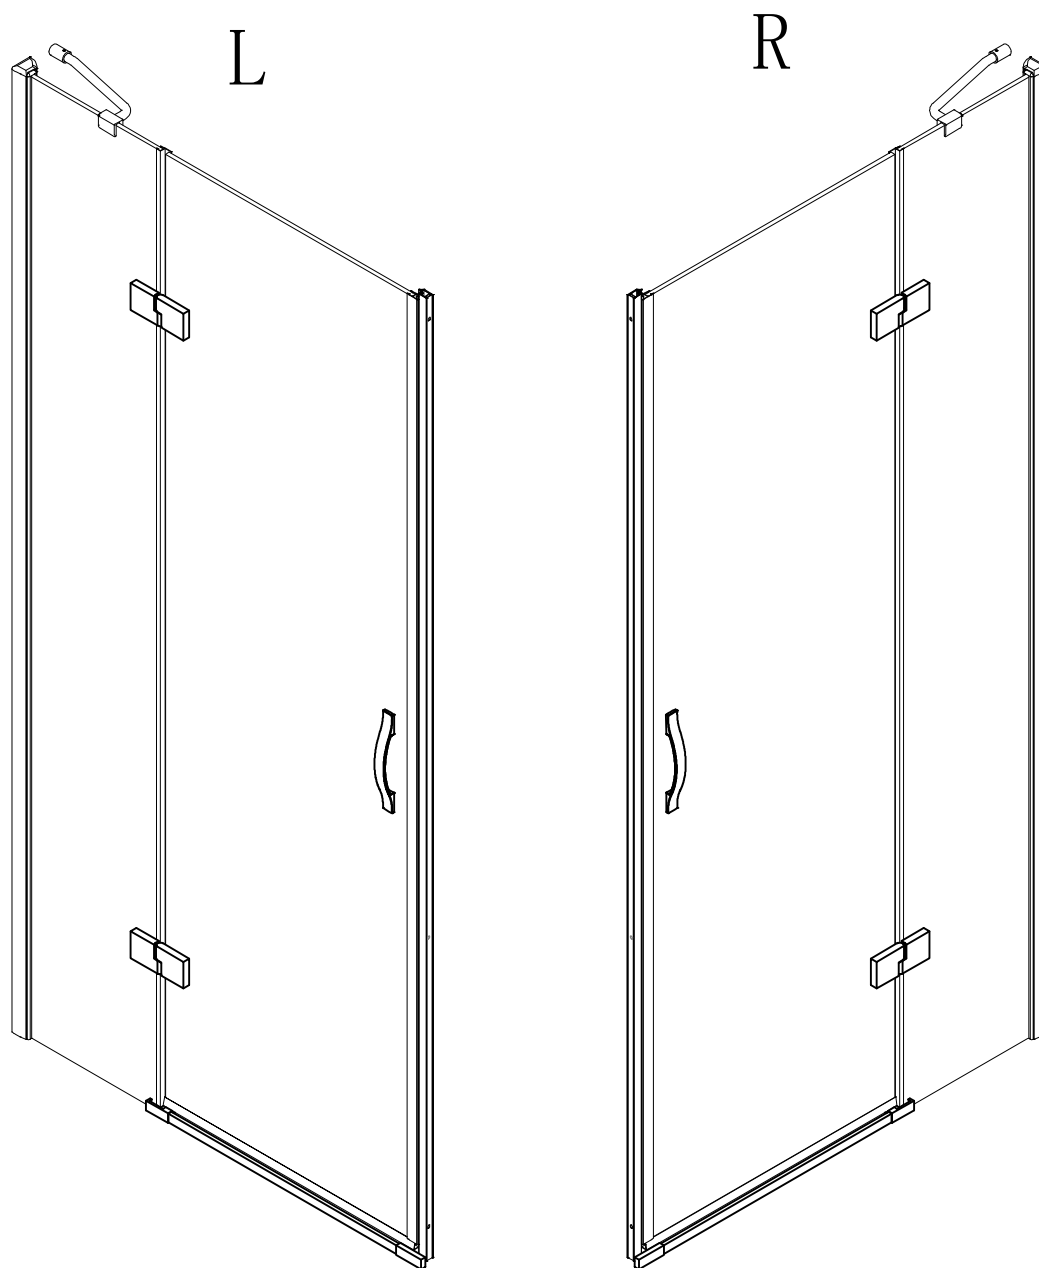

CEZARES®

Hinged door

Installation instructions

(For BERGAMO-60/(30/40/50/60) )

BERGAMO-13

BERGAMO-A-1/BERGAMO-AH-1

BERGAMO-A-2/BERGAMO-AH-2

## ■ Installation

Please read these instructions carefully before start of installation.

The wall post has up to 20mm of adjustment for out of true wall situations.

**Ensure that the shower tray is fitted level and that after assembly of enclosure there is a full and continuous bead of sealant between the top of the shower tray and the tile joint.**

## ■ Shower Tray Installation

The shower tray must be sited against a structural wall.

Water proof walling or tiling should be fitted so that it sits on the top of the tray rim.