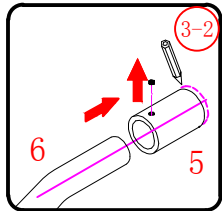

This product is heavy and will require two people to install.