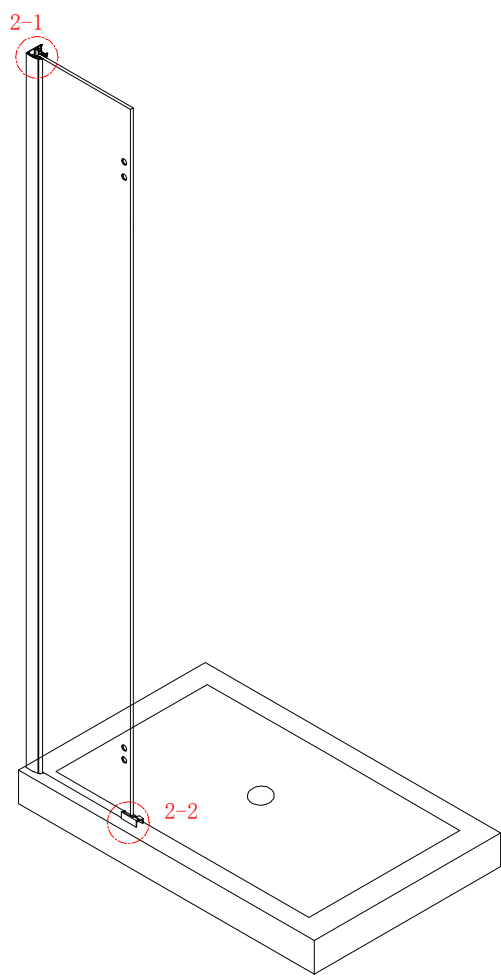

Note: Safety glass can not be re-worked.

■ Installation

Please read these instructions carefully before start of installation.

The wall post has up to 20mm of adjustment for out of true wall situations.

Ensure that the shower tray is fitted level and that after assembly of enclosure there is a full and continuous bead of sealant between the top of the shower tray and the tile joint.

- ㊷ x 1

- ㊸ x 1

- ㊹ x 1

- ㊺ x 1

- ㊻ x 1

- ㊼ x 1

- ㊽ x 1

- ㊾ x 1

- ㊿ x 1

This product is heavy and will require two people to install.

Ø8mm
19 x3

Ø8X30

20 x3
ST5X30

This product is heavy and will require two people to install.

This product is heavy and will require two people to install.