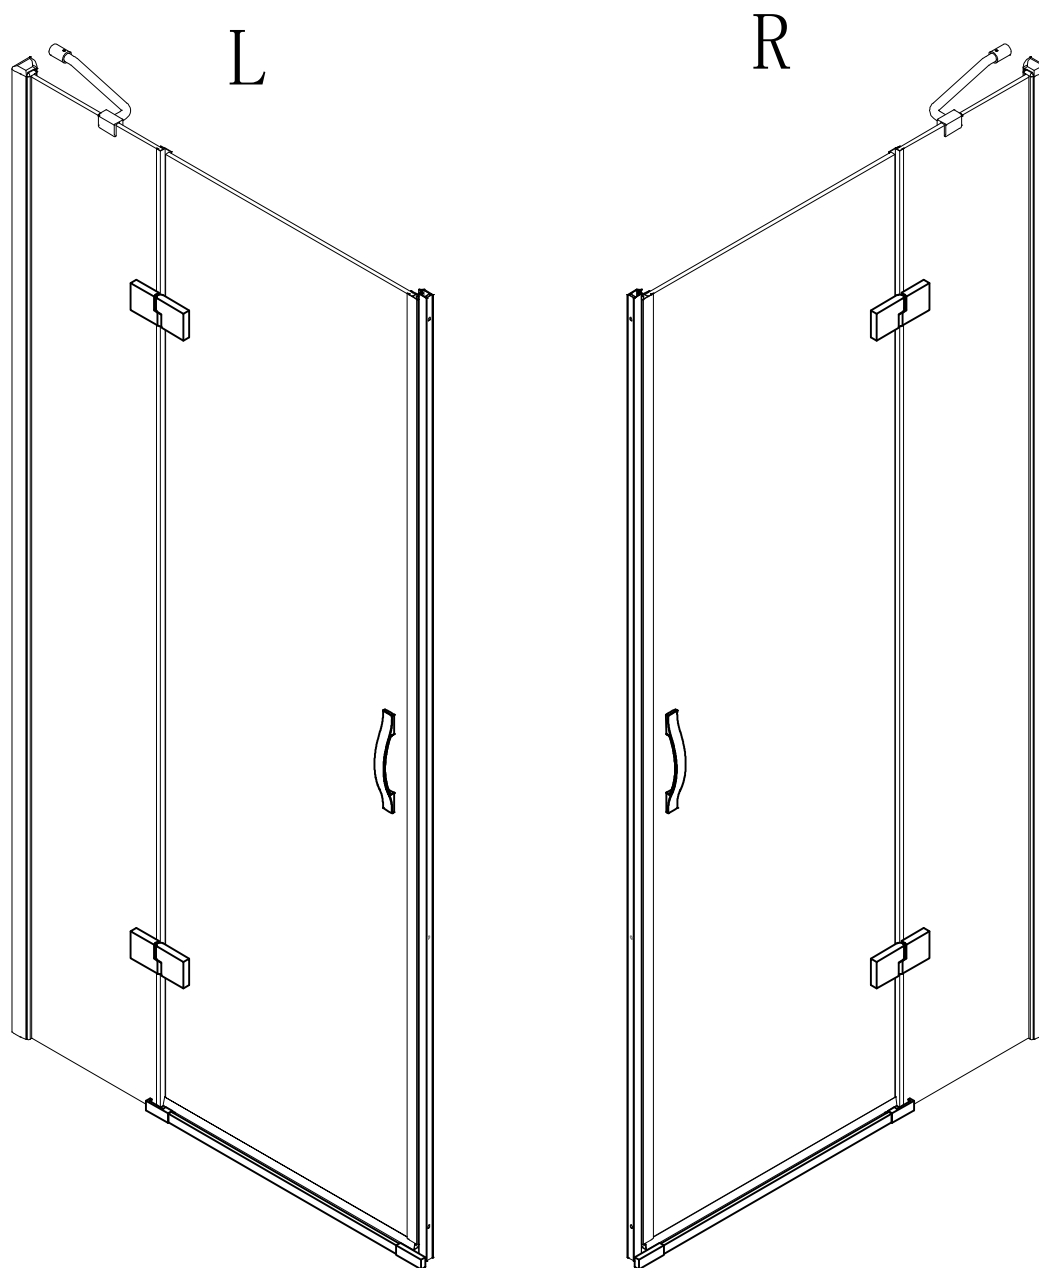

CEZARES®

Hinged door

Installation instructions

(For BERGAMO-60/(30/40/50/60))

BERGAMO-13

BERGAMO-A-1/BERGAMO-AH-1

BERGAMO-A-2/BERGAMO-AH-2

■ General Information

Note: Safety glass can not be re-worked.

■ Installation

Please read these instructions carefully before start of installation.

The wall post has up to 20mm of adjustment for out of true wall situations.

Ensure that the shower tray is fitted level and that after assembly of enclosure there is a full and continuous bead of sealant between the top of the shower tray and the tile joint.