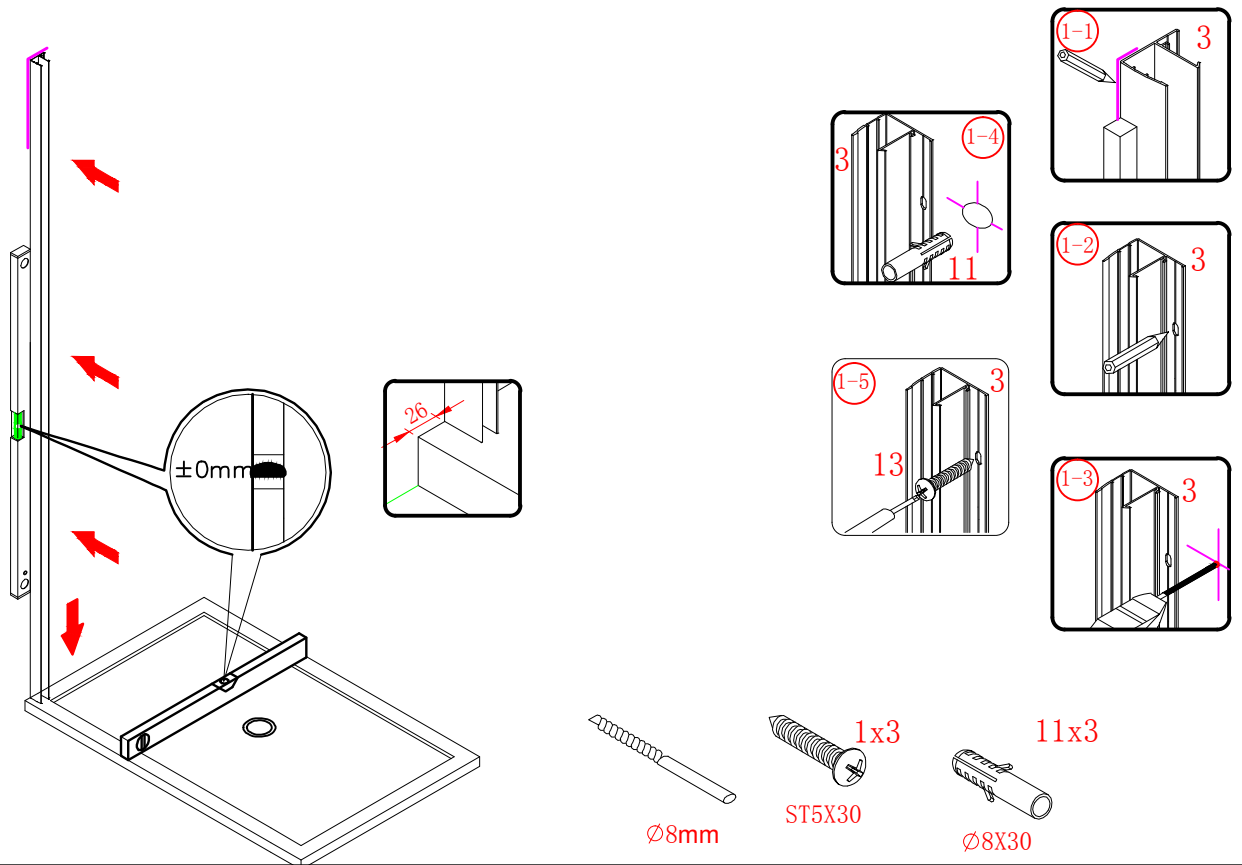

- ㊿ x 1

This product is heavy and will require two people to install.

Ø8mm
19 x3

Ø8X30

20 x3
ST5X30

This product is heavy and will require two people to install.

This product is heavy and will require two people to install.

This product is heavy and will require two people to install.

This product is heavy and will require two people to install.

Installation instructions
(For VERONA-Side panel)

This product is heavy and will require two people to install.