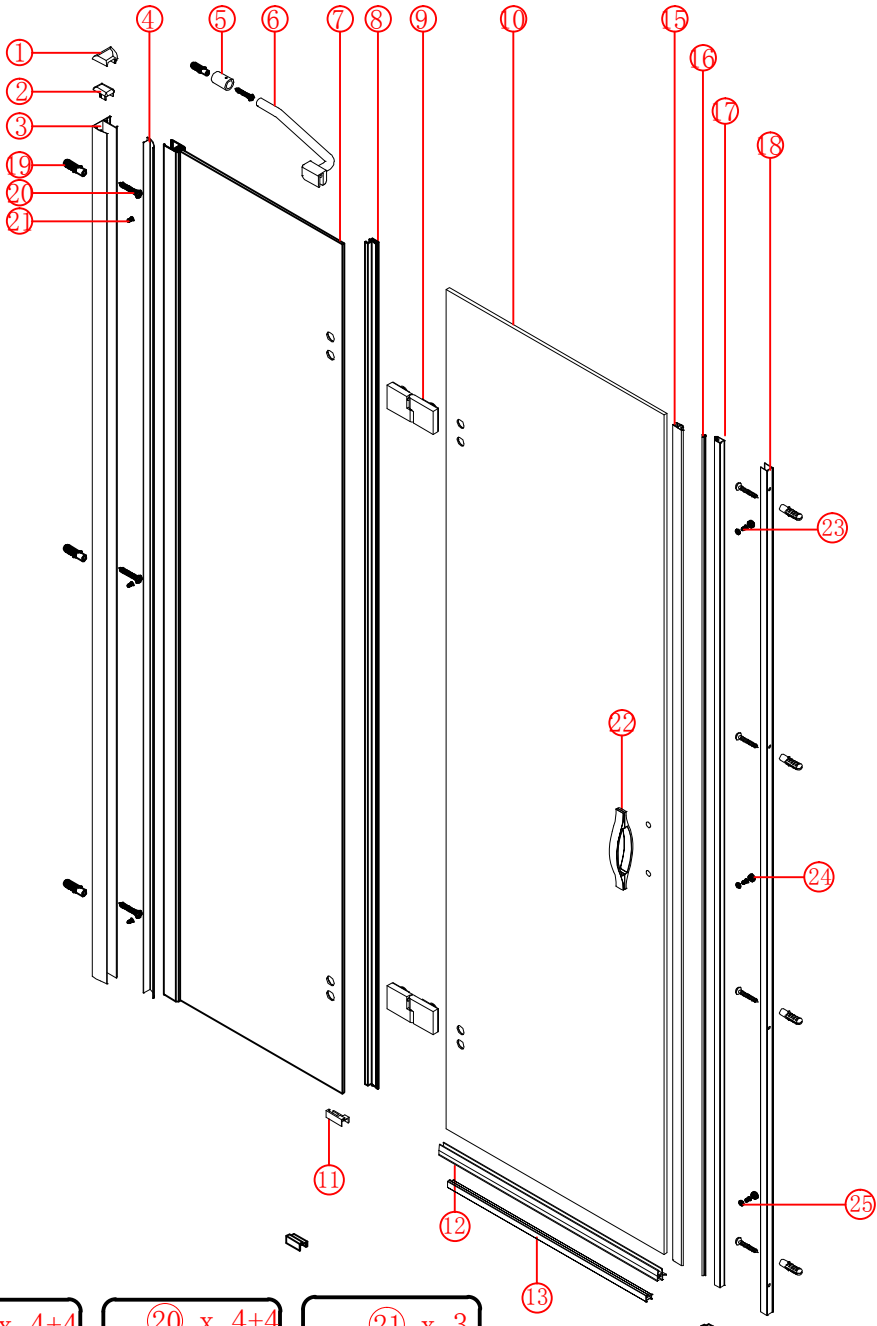

- ① x 2

  L&R
- ② x 1
- ③ x 1
- ④ x 1
- ⑤ x 1
- ⑥ x 1
- ⑦ x 1
- ⑧ x 1
- ⑨ x 2
- ⑩ x 1
- ⑪ x 1

  L/R
- ⑫ x 1
- ⑬ x 1
- ⑭ x 1

  L/R
- ⑮ x 1
- ⑯ x 1
- ⑰ x 1
- ⑱ x 1
- ⑳ x 3

  ST4X12
- ㉑ x 3
- ㉒ x 3
- ㉓ x 4+4

  ∅8X30
- ㉔ x 4+4

  ST5X30
- ㉕ x 3

  ST4X15
- ㉖ x 1
- ㉗ x 1
- ㉘ x 1
- ㉙ x 1
- ㉚ x 1
- ㉛ x 1
- ㉜ x 1
- ㉝ x 1
- ㉞ x 1
- ㉟ x 1
- ㊱ x 1
- ㊲ x 1
- ㊳ x 1
- ㊴ x 1
- ㊵ x 1
- ㊶ x 1
- ㊷ x 1
- ㊸ x 1
- ㊹ x 1
- ㊺ x 1
- ㊻ x 1
- ㊼ x 1
- ㊽ x 1
- ㊾ x 1
- ㊿ x 1

This product is heavy and will require two people to install.