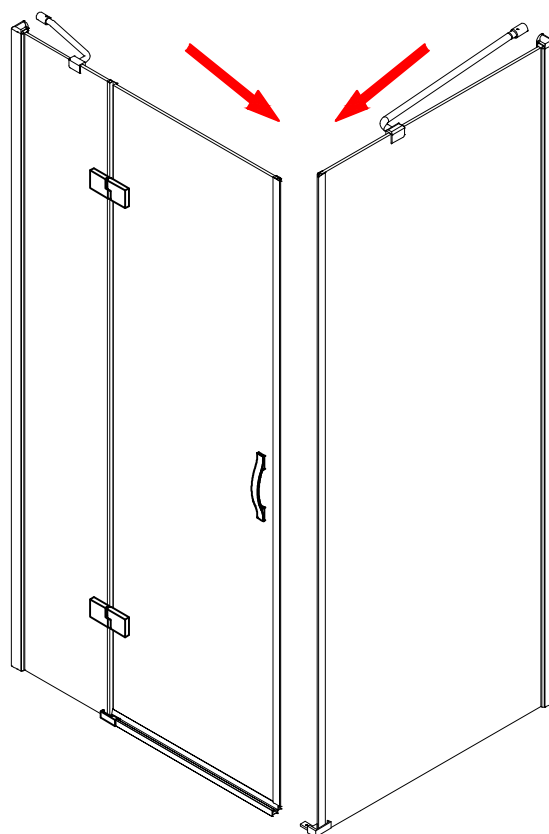

CEZARES®

Hinged door

Installation instructions

(For BERGAMO-60/(30/40/50/60))

BERGAMO-13

BERGAMO-A-1/BERGAMO-AH-1

BERGAMO-A-2/BERGAMO-AH-2

■ General Information

Note: Safety glass can not be re-worked.

■ Installation

Please read these instructions carefully before start of installation.

The wall post has up to 20mm of adjustment for out of true wall situations.

Ensure that the shower tray is fitted level and that after assembly of enclosure there is a full and continuous bead of sealant between the top of the shower tray and the tile joint.