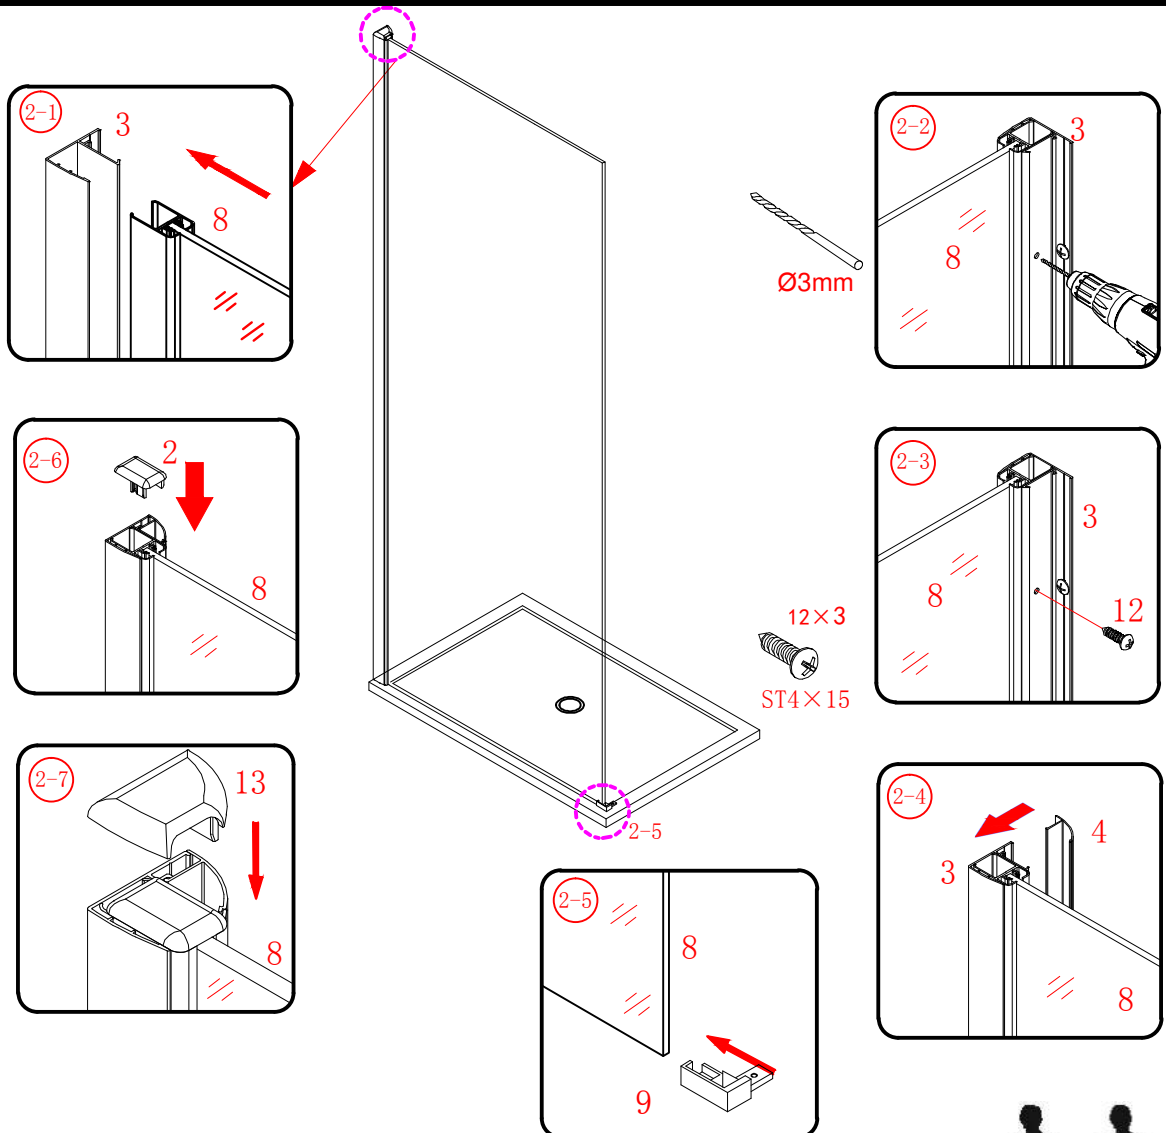

Note: Safety glass can not be re-worked.

■ Installation

Please read these instructions carefully before start of installation.

The wall post has up to 20mm of adjustment for out of true wall situations.

Ensure that the shower tray is fitted level and that after assembly of enclosure there is a full and continuous bead of sealant between the top of the shower tray and the tile joint.

This product is heavy and will require two people to install.

This product is heavy and will require two people to install.

Installation instructions
(For VERONA-Side panel)

This product is heavy and will require two people to install.