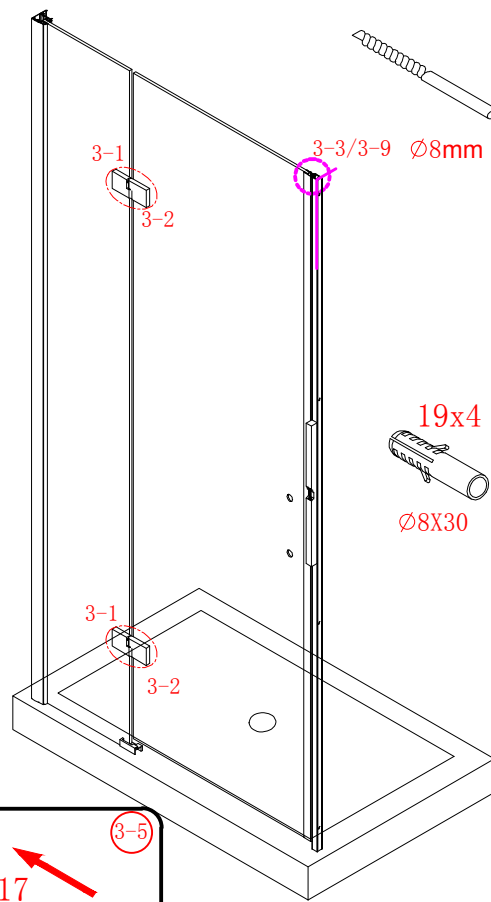

Note: Safety glass can not be re-worked.

■ Installation

Please read these instructions carefully before start of installation.

The wall post has up to 20mm of adjustment for out of true wall situations.

Ensure that the shower tray is fitted level and that after assembly of enclosure there is a full and continuous bead of sealant between the top of the shower tray and the tile joint.

- ㊷ x 1

- ㊸ x 1

- ㊹ x 1

- ㊺ x 1

- ㊻ x 1

- ㊼ x 1

- ㊽ x 1

- ㊾ x 1

- ㊿ x 1

This product is heavy and will require two people to install.

Ø8mm
19 x3

Ø8X30

20 x3
ST5X30

This product is heavy and will require two people to install.

This product is heavy and will require two people to install.