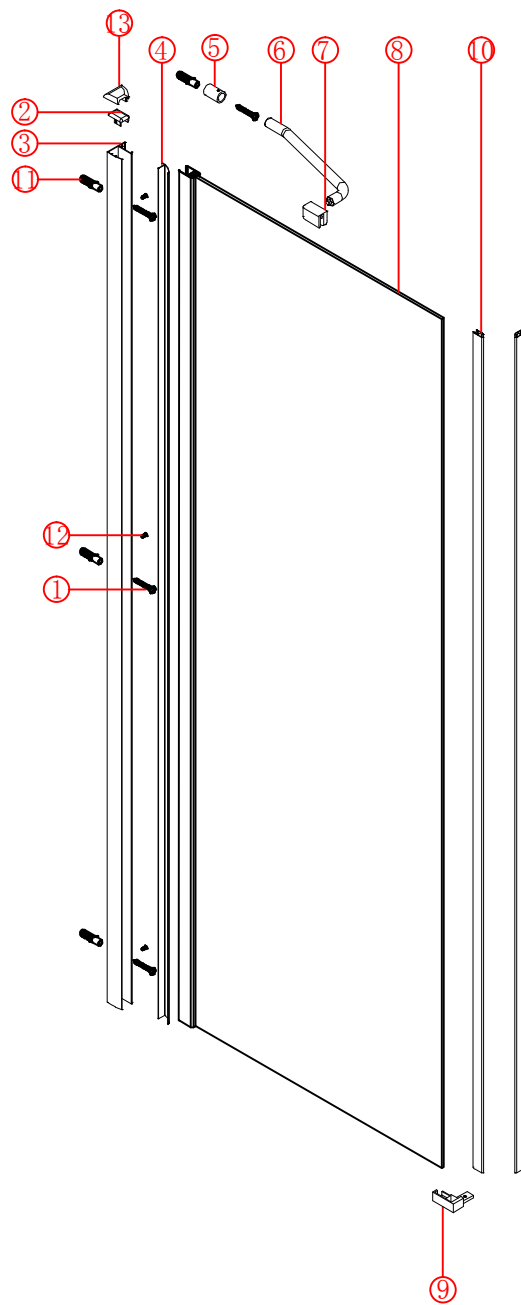

Note: Safety glass can not be re-worked.

■ Installation

Please read these instructions carefully before start of installation.

The wall post has up to 20mm of adjustment for out of true wall situations.

Ensure that the shower tray is fitted level and that after assembly of enclosure there is a full and continuous bead of sealant between the top of the shower tray and the tile joint.

■ Shower Tray Installation

The shower tray must be sited against a structural wall.

Water proof walling or tiling should be fitted so that it sits on the top of the tray rim.

■ Aftercare Instructions

After use, your shower should be cleaned with soap and water. This is particularly important in hard water districts where insoluble lime salts may be deposited and allowed to build up. Cleaners of a gritty or abrasive nature should not be used. Care should be taken to avoid contact with strong chemicals such as organic solvents and strippers.

- ㊿ x 1

This product is heavy and will require two people to install.

Ø8mm
19 x3

Ø8X30

20 x3
ST5X30

This product is heavy and will require two people to install.

This product is heavy and will require two people to install.

This product is heavy and will require two people to install.

This product is heavy and will require two people to install.

Installation instructions
(For VERONA-Side panel)

This product is heavy and will require two people to install.