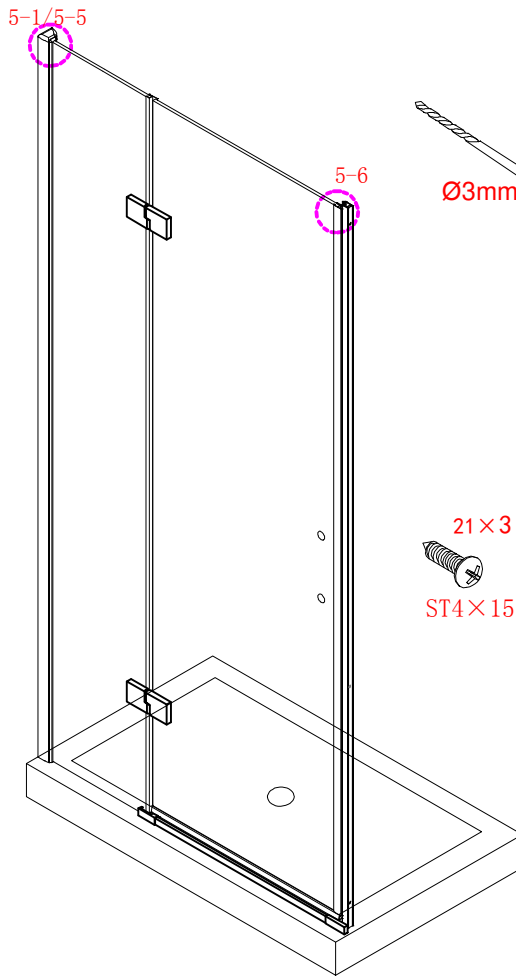

Note: Safety glass can not be re-worked.

■ Installation

Please read these instructions carefully before start of installation.

The wall post has up to 20mm of adjustment for out of true wall situations.

Ensure that the shower tray is fitted level and that after assembly of enclosure there is a full and continuous bead of sealant between the top of the shower tray and the tile joint.

- ㊷ x 1

- ㊸ x 1

- ㊹ x 1

- ㊺ x 1

- ㊻ x 1

- ㊼ x 1

- ㊽ x 1

- ㊾ x 1

- ㊿ x 1

This product is heavy and will require two people to install.

Ø8mm
19 x3

Ø8X30

20 x3
ST5X30

This product is heavy and will require two people to install.

This product is heavy and will require two people to install.