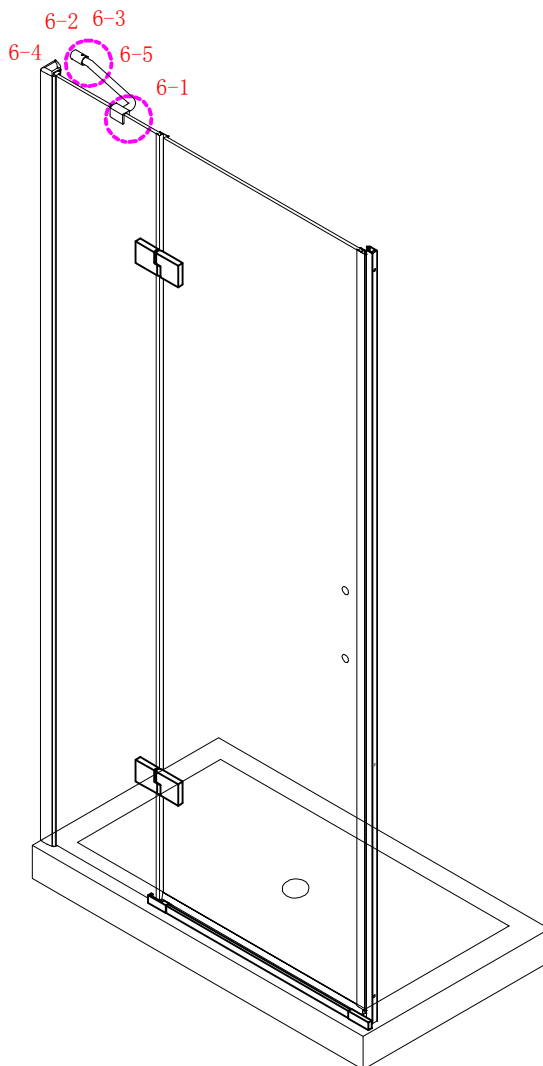

Note: Safety glass can not be re-worked.

■ Installation

Please read these instructions carefully before start of installation.

The wall post has up to 20mm of adjustment for out of true wall situations.

Ensure that the shower tray is fitted level and that after assembly of enclosure there is a full and continuous bead of sealant between the top of the shower tray and the tile joint.

- ㊷ x 1

- ㊸ x 1

- ㊹ x 1

- ㊺ x 1

- ㊻ x 1

- ㊼ x 1

- ㊽ x 1

- ㊾ x 1

- ㊿ x 1

This product is heavy and will require two people to install.

Ø8mm
19 x3

Ø8X30

20 x3
ST5X30

This product is heavy and will require two people to install.

This product is heavy and will require two people to install.