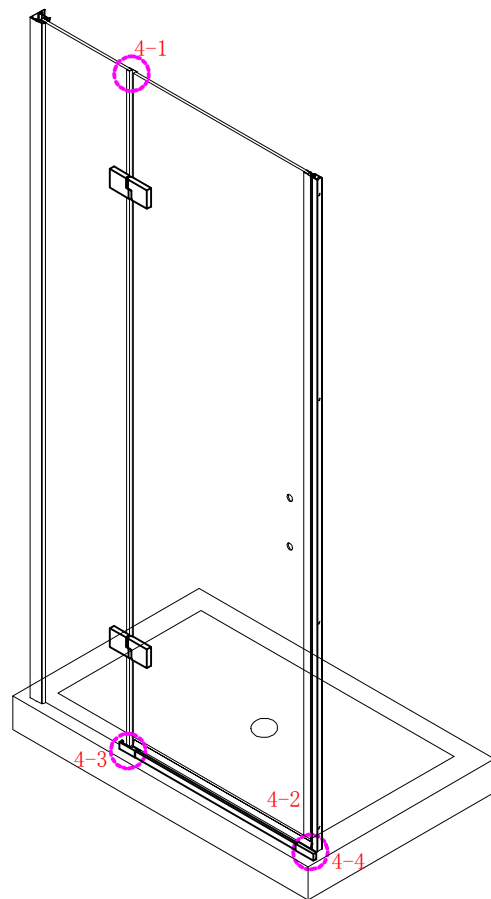

Note: Safety glass can not be re-worked.

■ Installation

Please read these instructions carefully before start of installation.

The wall post has up to 20mm of adjustment for out of true wall situations.

Ensure that the shower tray is fitted level and that after assembly of enclosure there is a full and continuous bead of sealant between the top of the shower tray and the tile joint.

- ㊷ x 1

- ㊸ x 1

- ㊹ x 1

- ㊺ x 1

- ㊻ x 1

- ㊼ x 1

- ㊽ x 1

- ㊾ x 1

- ㊿ x 1

This product is heavy and will require two people to install.

Ø8mm
19 x3

Ø8X30

20 x3
ST5X30

This product is heavy and will require two people to install.

This product is heavy and will require two people to install.