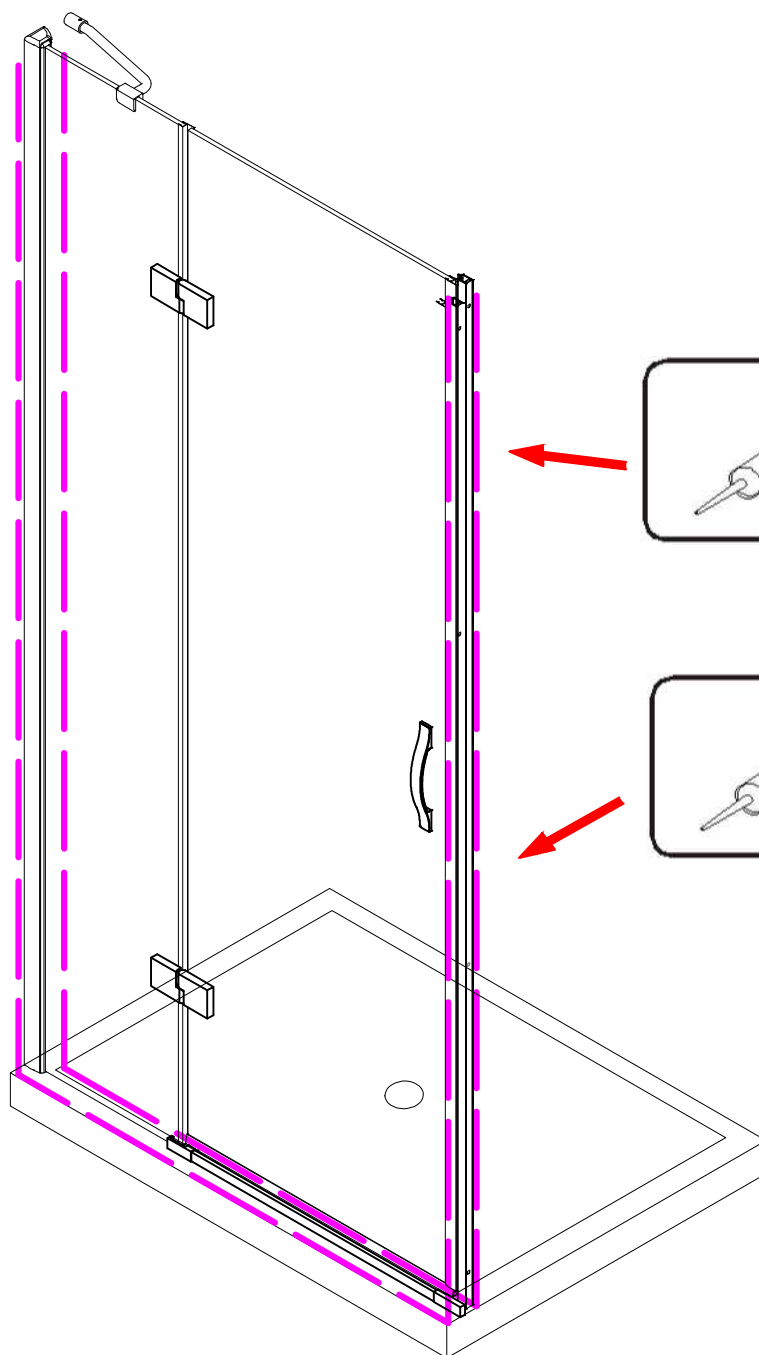

Note: Safety glass can not be re-worked.

■ Installation

Please read these instructions carefully before start of installation.

The wall post has up to 20mm of adjustment for out of true wall situations.

Ensure that the shower tray is fitted level and that after assembly of enclosure there is a full and continuous bead of sealant between the top of the shower tray and the tile joint.

- ㊿ x 1

This product is heavy and will require two people to install.

Ø8mm
19 x3

Ø8X30

20 x3
ST5X30

This product is heavy and will require two people to install.

This product is heavy and will require two people to install.

This product is heavy and will require two people to install.

This product is heavy and will require two people to install.

Installation instructions
(For VERONA-Side panel)

This product is heavy and will require two people to install.