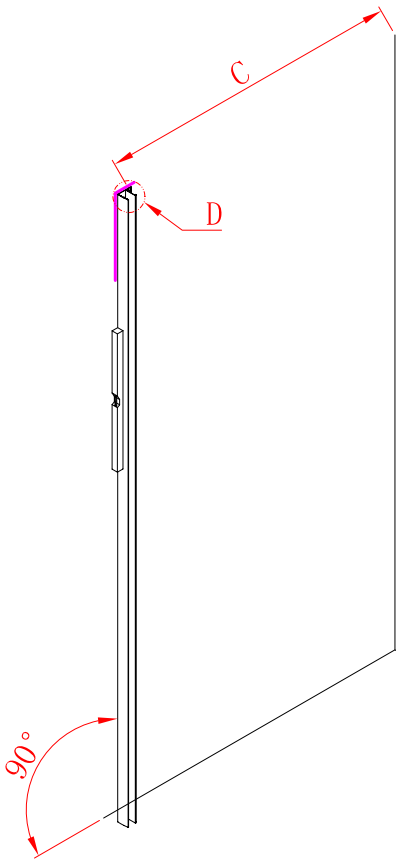

C=838-858 (ELENA-60/30)
C=938-958 (ELENA-60/40)
C=1138-1158 (ELENA-60/60)

This product is heavy and will require two people to install.