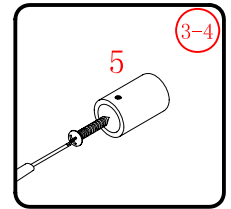

Installation instructions
(For VE)

This product is heavy and will require two people to install.

C=838-858 (ELENA-60/30)
 C=938-958 (ELENA-60/40)
 C=1138-1158 (ELENA-60/60)

This product is heavy and will require two people to install.