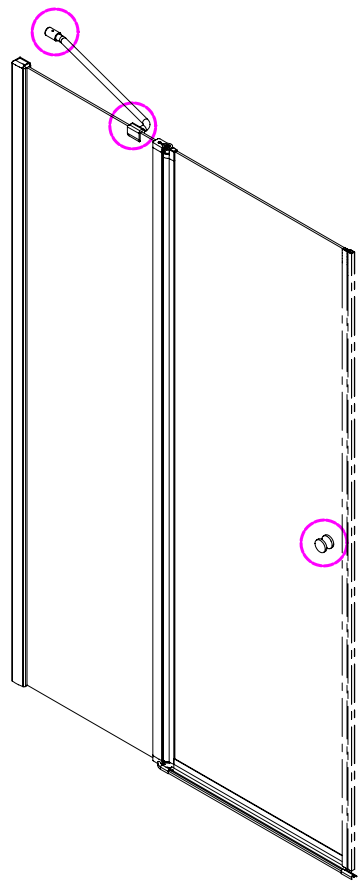

Note: Safety glass can not be re-worked.

■ Installation

Please read these instructions carefully before start of installation.

The wall post has up to 20mm of adjustment for out of true wall situations.

Ensure that the shower tray is fitted level and that after assembly of enclosure there is a full and continuous bead of sealant between the top of the shower tray and the title joint.

 <p>① x 2 L&R</p>	 <p>② x 1</p>	 <p>③ x 1</p>	 <p>④ x 1</p>	 <p>⑤ x 1</p>	 <p>⑥ x 1</p>	 <p>⑦ x 1</p>
 <p>⑧ x 1</p>	 <p>⑨ x 1</p>	 <p>⑩ x 2 L&R</p>	 <p>⑪ x 2 L&R</p>	 <p>⑫ x 1</p>	 <p>⑬ x 1</p>	 <p>⑭ x 3</p>
 <p>⑮ x 3</p>	 <p>⑯ x 1</p>	 <p>x 3 ST4X12</p>	 <p>x 3 ST5X30</p>	 <p>x 4 Ø8X30</p>		

This product is heavy and will require two people to install.

L=858-878(VE-90/VE-80)
 L=758-778(VE-80)
 L=958-978(VE-100/ELENA-60/40)
 L=1158-1178(ELENA-60/60)

- Ø8mm
- ×3 Ø8×30
- ×3 ST5×30

3

- ×4 Ø8×30
- ×4 ST5×30

This product is heavy and will require two people to install.

x 3
ST4X12

This product is heavy and will require two people to install.

This product is heavy and will require two people to install.

Side panel