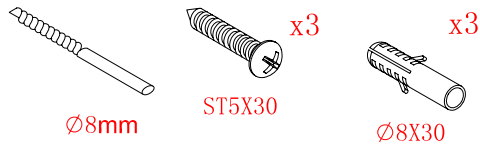

Installation instructions
(For VE)

This product is heavy and will require two people to install.

C=838-858 (ELENA-60/30)
 C=938-958 (ELENA-60/40)
 C=1138-1158 (ELENA-60/60)

This product is heavy and will require two people to install.