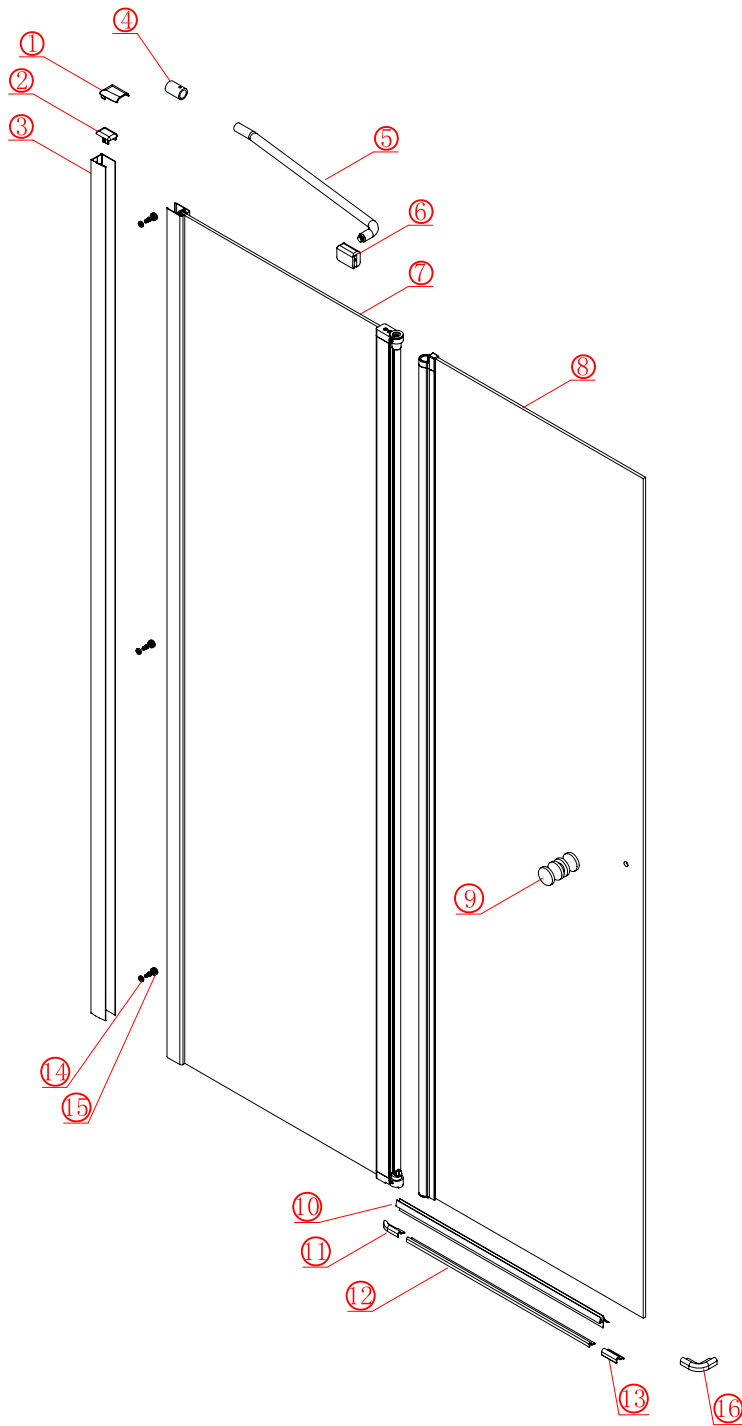

Note: Safety glass can not be re-worked.

■ Installation

Please read these instructions carefully before start of installation.

The wall post has up to 20mm of adjustment for out of true wall situations.

Ensure that the shower tray is fitted level and that after assembly of enclosure there is a full and continuous bead of sealant between the top of the shower tray and the title joint.

■ Shower Tray Installation

The shower tray must be sited against a structural wall.

Water proof walling or tiling should be fitted so that it sits on the top of the tray rim.

■ Aftercare Instructions

After use, your shower should be cleaned with soap and water. This is particularly important in hard water districts where insoluble lime salts may be deposited and allowed to build up. Cleaners of a gritty or abrasive nature should not be used. Care should be taken to avoid contact with strong chemicals such as organic solvents and strippers.

 <p>① x 2 L&R</p>	 <p>② x 1</p>	 <p>③ x 1</p>	 <p>④ x 1</p>	 <p>⑤ x 1</p>	 <p>⑥ x 1</p>	 <p>⑦ x 1</p>
 <p>⑧ x 1</p>	 <p>⑨ x 1</p>	 <p>⑩ x 2 L&R</p>	 <p>⑪ x 2 L&R</p>	 <p>⑫ x 1</p>	 <p>⑬ x 1</p>	 <p>⑭ x 3</p>
 <p>⑮ x 3</p>	 <p>⑯ x 1</p>	 <p>x 3 ST4X12</p>	 <p>x 3 ST5X30</p>	 <p>x 4 Ø8X30</p>		

This product is heavy and will require two people to install.

L=858-878(VE-90/VE-80)
 L=758-778(VE-80)
 L=958-978(VE-100/ELENA-60/40)
 L=1158-1178(ELENA-60/60)

- Ø8mm
- ×3 Ø8×30
- ×3 ST5×30

3

- ×4 Ø8×30
- ×4 ST5×30