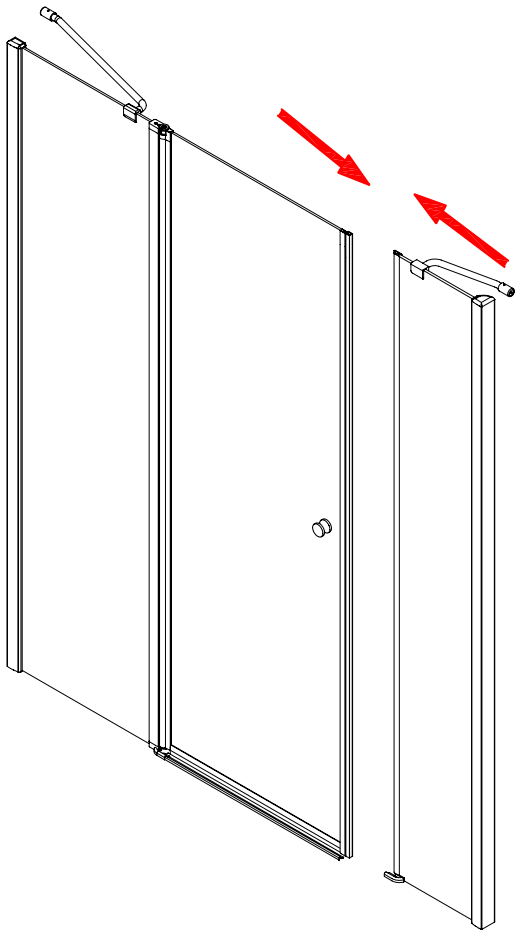

CEZARES®

Pivot door

Installation instructions

(For ELENA-60/(30/40/60))

ELENA-B-13

ELENA-AH-1

ELENA-A-22

■ General Information

Note: Safety glass can not be re-worked.

■ Installation

Please read these instructions carefully before start of installation.

The wall post has up to 20mm of adjustment for out of true wall situations.

Ensure that the shower tray is fitted level and that after assembly of enclosure there is a full and continuous bead of sealant between the top of the shower tray and the title joint.