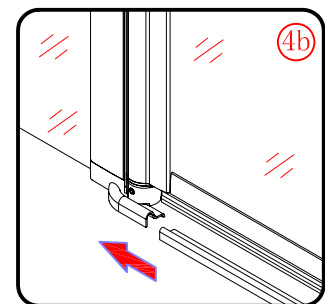

This product is heavy and will require two people to install.

L=858-878(VE-90/VE-80)
 L=758-778(VE-80)
 L=958-978(VE-100/ELENA-60/40)
 L=1158-1178(ELENA-60/60)

- Ø8mm
- ×3 Ø8×30
- ×3 ST5×30

3

- ×4 Ø8×30
- ×4 ST5×30

This product is heavy and will require two people to install.

x 3
ST4X12

This product is heavy and will require two people to install.

This product is heavy and will require two people to install.

Side panel