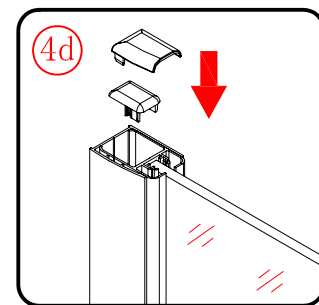

This product is heavy and will require two people to install.

L=858-878(VE-90/VE-80)
 L=758-778(VE-80)
 L=958-978(VE-100/ELENA-60/40)
 L=1158-1178(ELENA-60/60)

- Ø8mm
- ×3 Ø8×30
- ×3 ST5×30

3

- ×4 Ø8×30
- ×4 ST5×30

This product is heavy and will require two people to install.

x 3
ST4X12

This product is heavy and will require two people to install.

This product is heavy and will require two people to install.

Side panel