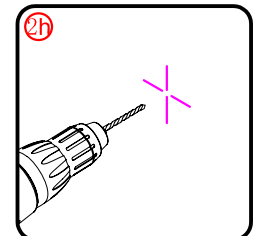

This product is heavy and will require two people to install.

L=858-878(VE-90/VE-80)
 L=758-778(VE-80)
 L=958-978(VE-100/ELENA-60/40)
 L=1158-1178(ELENA-60/60)

- Ø8mm
- ×3 Ø8×30
- ×3 ST5×30

3

- ×4 Ø8×30
- ×4 ST5×30