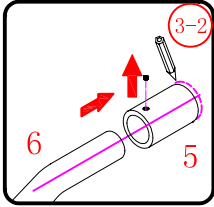

Installation instructions
(For VE)

This product is heavy and will require two people to install.

C=838-858 (ELENA-60/30)
 C=938-958 (ELENA-60/40)
 C=1138-1158 (ELENA-60/60)

This product is heavy and will require two people to install.