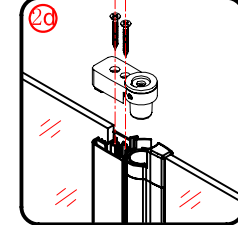

Note: Safety glass can not be re-worked.

■ Installation

Please read these instructions carefully before start of installation.

The wall post has up to 20mm of adjustment for out of true wall situations.

Ensure that the shower tray is fitted level and that after assembly of enclosure there is a full and continuous bead of sealant between the top of the shower tray and the title joint.

 <p>① x 2 L&R</p>	 <p>② x 1</p>	 <p>③ x 1</p>	 <p>④ x 1</p>	 <p>⑤ x 1</p>	 <p>⑥ x 1</p>	 <p>⑦ x 1</p>
 <p>⑧ x 1</p>	 <p>⑨ x 1</p>	 <p>⑩ x 2 L&R</p>	 <p>⑪ x 2 L&R</p>	 <p>⑫ x 1</p>	 <p>⑬ x 1</p>	 <p>⑭ x 3</p>
 <p>⑮ x 3</p>	 <p>⑯ x 1</p>	 <p>x 3 ST4X12</p>	 <p>x 3 ST5X30</p>	 <p>x 4 Ø8X30</p>		

This product is heavy and will require two people to install.

L=858-878(VE-90/VE-80)
 L=758-778(VE-80)
 L=958-978(VE-100/ELENA-60/40)
 L=1158-1178(ELENA-60/60)

- Ø8mm
- ×3 Ø8×30
- ×3 ST5×30

3

- ×4 Ø8×30
- ×4 ST5×30

This product is heavy and will require two people to install.

x 3
ST4X12

This product is heavy and will require two people to install.

This product is heavy and will require two people to install.

Side panel