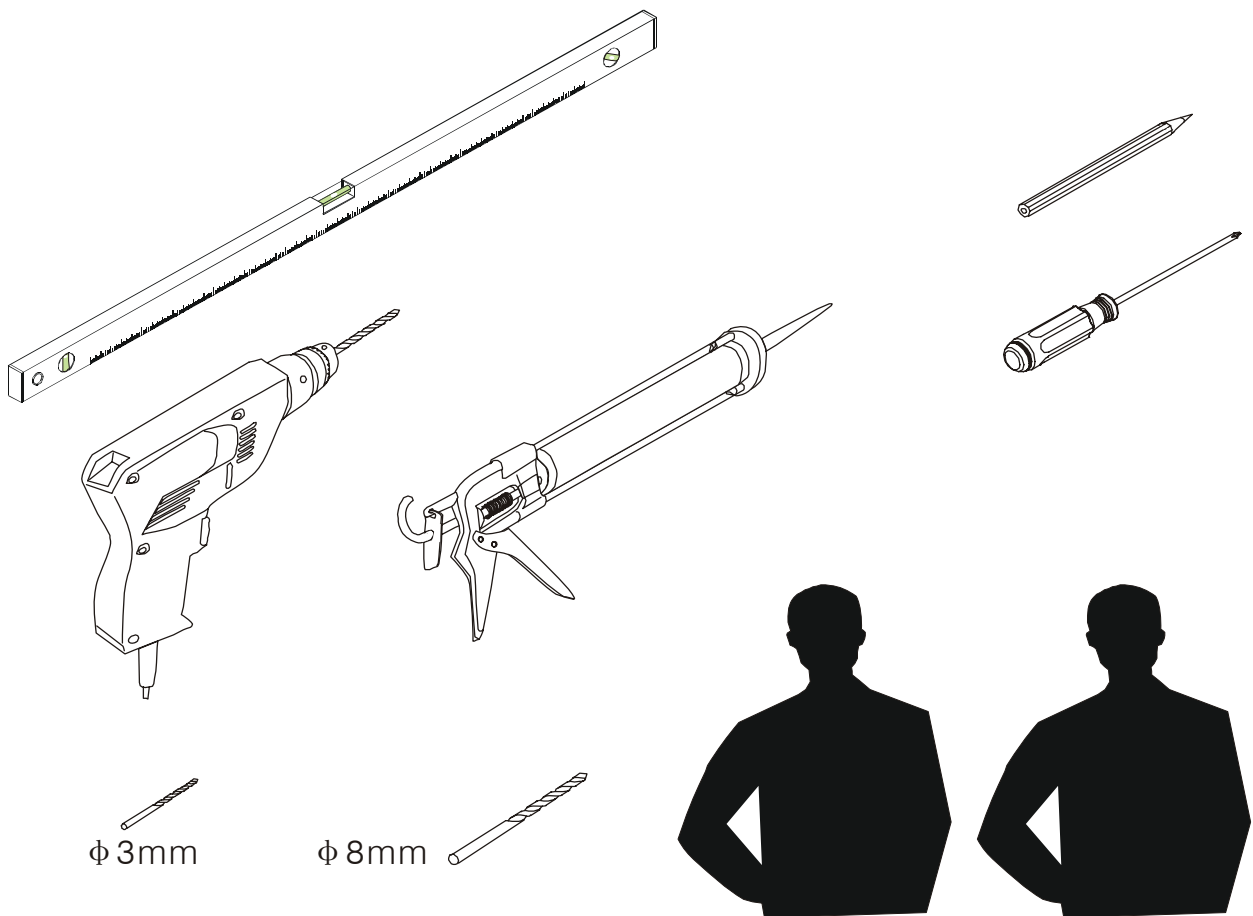

Note: Safety glass can not be re-worked.

■ Installation

Please read these instructions carefully before start of installation.

The wall post has up to 20mm of adjustment for out of true wall situations.

Ensure that the shower tray is fitted level and that after assembly of enclosure there is a full and continuous bead of sealant between the top of the shower tray and the title joint.

Special care should be taken when drilling walls to avoid hidden pipes or electrical cables.

Note: This product is heavy and will require two people to install.

Please remove protective film from aluminium profiles before installation.

■ Shower Tray Installation

The shower tray must be sited against a structural wall.

Water proof walling or tiling should be fitted so that it sits on the top of the tray rim.

■ Aftercare Instructions

After use, your shower should be cleaned with soap and water. This is particularly important in hard water districts where insoluble lime salts may be deposited and allowed to build up. Cleaners of a gritty or abrasive nature should not be used. Care should be taken to avoid contact with strong chemicals such as organic solvents and strippers.

Glass cleaners can be used but with caution, if in doubt contact the supplier of the cleaner in question.

Please keep these instructions for aftercare and customer service details.

Tools required

This product is heavy and will require two people to install.