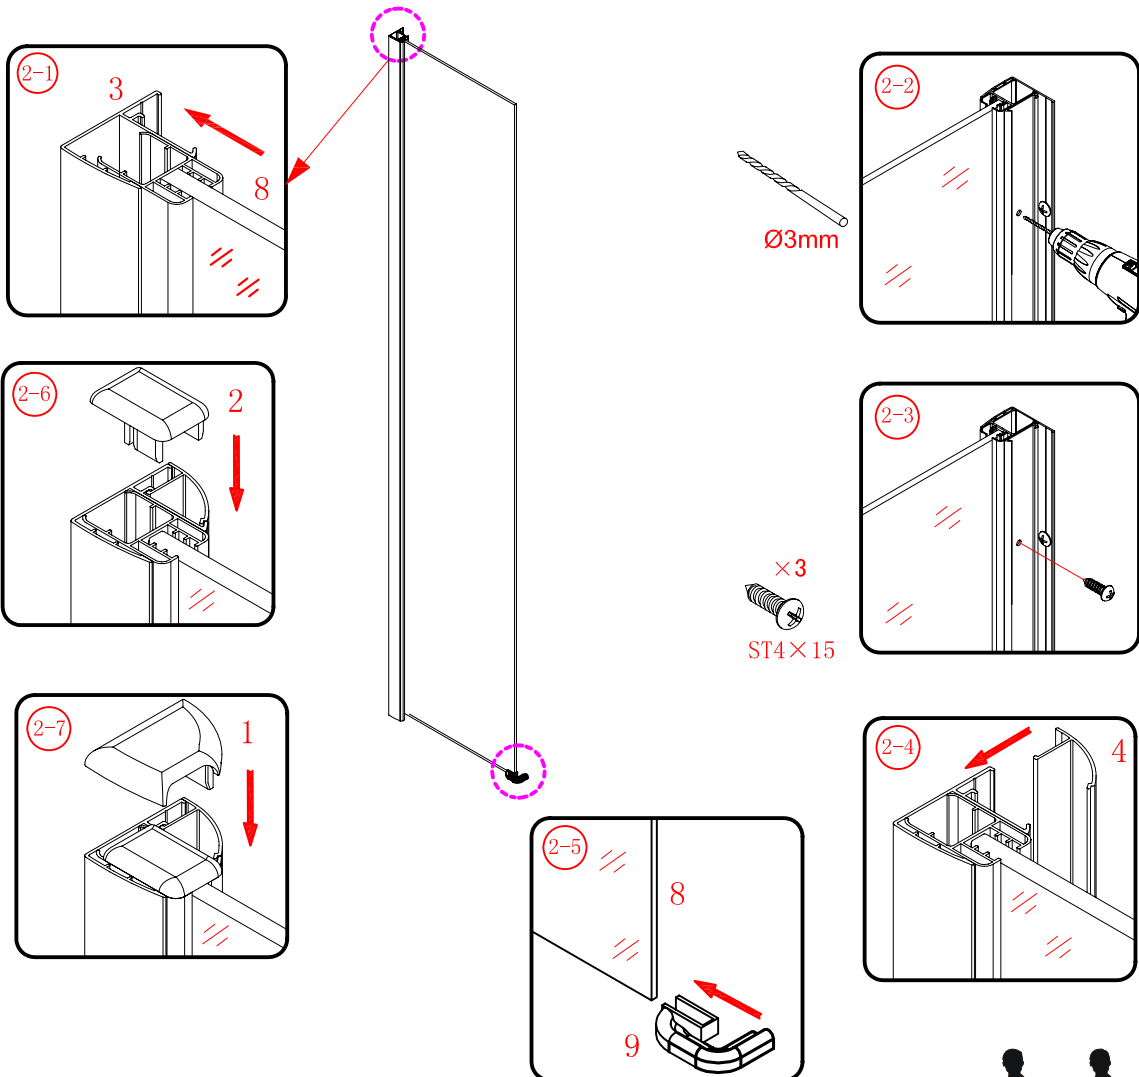

Note: Safety glass can not be re-worked.

■ Installation

Please read these instructions carefully before start of installation.

The wall post has up to 20mm of adjustment for out of true wall situations.

Ensure that the shower tray is fitted level and that after assembly of enclosure there is a full and continuous bead of sealant between the top of the shower tray and the title joint.

This product is heavy and will require two people to install.

L=858-878(VE-90/VE-80)
 L=758-778(VE-80)
 L=958-978(VE-100/ELENA-60/40)
 L=1158-1178(ELENA-60/60)

- Ø8mm
- ×3 Ø8×30
- ×3 ST5×30

3

- ×4 Ø8×30
- ×4 ST5×30

Installation instructions
(For VE)

This product is heavy and will require two people to install.

C=838-858 (ELENA-60/30)
 C=938-958 (ELENA-60/40)
 C=1138-1158 (ELENA-60/60)

This product is heavy and will require two people to install.

This product is heavy and will require two people to install.