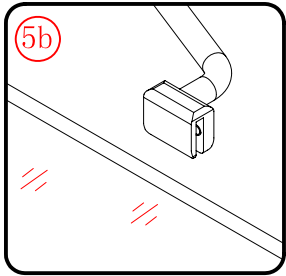

This product is heavy and will require two people to install.

L=858-878(VE-90/VE-80)
 L=758-778(VE-80)
 L=958-978(VE-100/ELENA-60/40)
 L=1158-1178(ELENA-60/60)

- Ø8mm
- ×3 Ø8×30
- ×3 ST5×30

3

- ×4 Ø8×30
- ×4 ST5×30

This product is heavy and will require two people to install.

x 3
ST4X12

This product is heavy and will require two people to install.

This product is heavy and will require two people to install.

Side panel

Installation instructions
(For VE)

This product is heavy and will require two people to install.

C=838-858 (ELENA-60/30)
 C=938-958 (ELENA-60/40)
 C=1138-1158 (ELENA-60/60)

This product is heavy and will require two people to install.