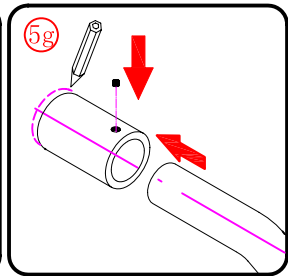

This product is heavy and will require two people to install.

L=858-878(VE-90/VE-80)
 L=758-778(VE-80)
 L=958-978(VE-100/ELENA-60/40)
 L=1158-1178(ELENA-60/60)

- Ø8mm
- ×3 Ø8×30
- ×3 ST5×30

3

- ×4 Ø8×30
- ×4 ST5×30

This product is heavy and will require two people to install.

x 3
ST4X12

This product is heavy and will require two people to install.

This product is heavy and will require two people to install.

Side panel