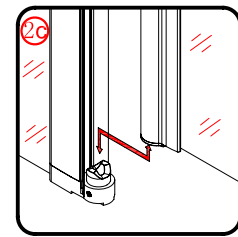

Note: Safety glass can not be re-worked.

■ Installation

Please read these instructions carefully before start of installation.

The wall post has up to 20mm of adjustment for out of true wall situations.

Ensure that the shower tray is fitted level and that after assembly of enclosure there is a full and continuous bead of sealant between the top of the shower tray and the title joint.

This product is heavy and will require two people to install.

L=858-878(VE-90/VE-80)
 L=758-778(VE-80)
 L=958-978(VE-100/ELENA-60/40)
 L=1158-1178(ELENA-60/60)

- Ø8mm
- ×3 Ø8×30
- ×3 ST5×30

3

- ×4 Ø8×30
- ×4 ST5×30

This product is heavy and will require two people to install.

x 3
ST4X12

This product is heavy and will require two people to install.

This product is heavy and will require two people to install.

Side panel