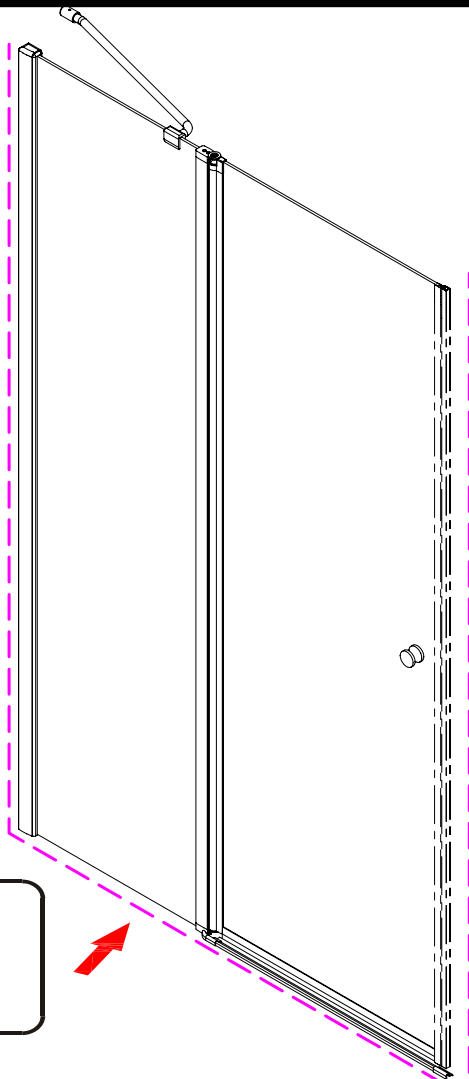

Note: Safety glass can not be re-worked.

■ Installation

Please read these instructions carefully before start of installation.

The wall post has up to 20mm of adjustment for out of true wall situations.

Ensure that the shower tray is fitted level and that after assembly of enclosure there is a full and continuous bead of sealant between the top of the shower tray and the title joint.

 <p>① x 2 L&R</p>	 <p>② x 1</p>	 <p>③ x 1</p>	 <p>④ x 1</p>	 <p>⑤ x 1</p>	 <p>⑥ x 1</p>	 <p>⑦ x 1</p>
 <p>⑧ x 1</p>	 <p>⑨ x 1</p>	 <p>⑩ x 2 L&R</p>	 <p>⑪ x 2 L&R</p>	 <p>⑫ x 1</p>	 <p>⑬ x 1</p>	 <p>⑭ x 3</p>
 <p>⑮ x 3</p>	 <p>⑯ x 1</p>	 <p>x 3 ST4X12</p>	 <p>x 3 ST5X30</p>	 <p>x 4 Ø8X30</p>		

This product is heavy and will require two people to install.

L=858-878(VE-90/VE-80)
 L=758-778(VE-80)
 L=958-978(VE-100/ELENA-60/40)
 L=1158-1178(ELENA-60/60)

- Ø8mm
- ×3 Ø8×30
- ×3 ST5×30

3

- ×4 Ø8×30
- ×4 ST5×30

This product is heavy and will require two people to install.

x 3
ST4X12

This product is heavy and will require two people to install.

This product is heavy and will require two people to install.

Side panel