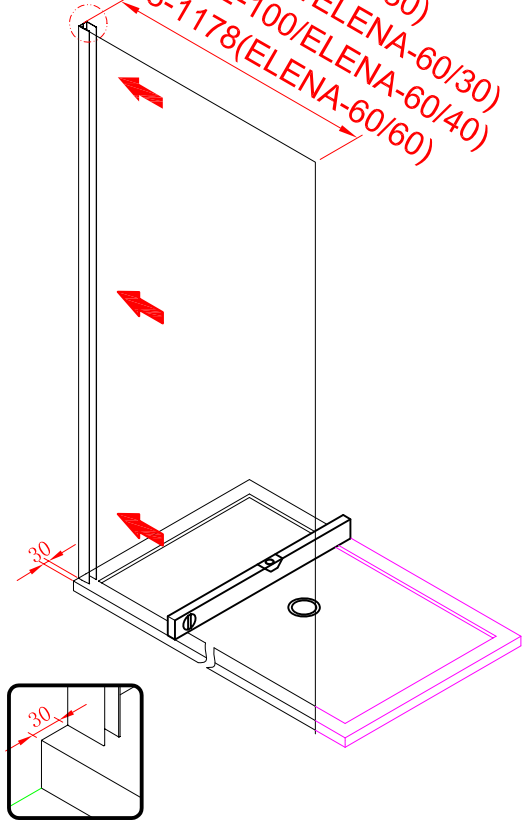

Note: Safety glass can not be re-worked.

■ Installation

Please read these instructions carefully before start of installation.

The wall post has up to 20mm of adjustment for out of true wall situations.

Ensure that the shower tray is fitted level and that after assembly of enclosure there is a full and continuous bead of sealant between the top of the shower tray and the title joint.

■ Shower Tray Installation

The shower tray must be sited against a structural wall.

Water proof walling or tiling should be fitted so that it sits on the top of the tray rim.

■ Aftercare Instructions

After use, your shower should be cleaned with soap and water. This is particularly important in hard water districts where insoluble lime salts may be deposited and allowed to build up. Cleaners of a gritty or abrasive nature should not be used. Care should be taken to avoid contact with strong chemicals such as organic solvents and strippers.

 <p>① x 2 L&R</p>	 <p>② x 1</p>	 <p>③ x 1</p>	 <p>④ x 1</p>	 <p>⑤ x 1</p>	 <p>⑥ x 1</p>	 <p>⑦ x 1</p>
 <p>⑧ x 1</p>	 <p>⑨ x 1</p>	 <p>⑩ x 2 L&R</p>	 <p>⑪ x 2 L&R</p>	 <p>⑫ x 1</p>	 <p>⑬ x 1</p>	 <p>⑭ x 3</p>
 <p>⑮ x 3</p>	 <p>⑯ x 1</p>	 <p>x 3 ST4X12</p>	 <p>x 3 ST5X30</p>	 <p>x 4 Ø8X30</p>		

This product is heavy and will require two people to install.

L=858-878(VE-90/VE-80)
 L=758-778(VE-80)
 L=958-978(VE-100/ELENA-60/40)
 L=1158-1178(ELENA-60/60)

- Ø8mm
- ×3 Ø8×30
- ×3 ST5×30

3

- ×4 Ø8×30
- ×4 ST5×30