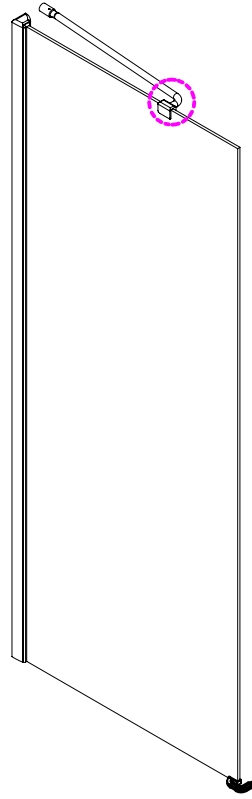

CEZARES®

Pivot door

Installation instructions

(For ELENA-60/(30/40/60))

ELENA-B-13

ELENA-AH-1

ELENA-A-22

■ General Information

Note: Safety glass can not be re-worked.

■ Installation

Please read these instructions carefully before start of installation.

The wall post has up to 20mm of adjustment for out of true wall situations.

Ensure that the shower tray is fitted level and that after assembly of enclosure there is a full and continuous bead of sealant between the top of the shower tray and the title joint.

 <p>① x 2 L&R</p>	 <p>② x 1</p>	 <p>③ x 1</p>	 <p>④ x 1</p>	 <p>⑤ x 1</p>	 <p>⑥ x 1</p>	 <p>⑦ x 1</p>
 <p>⑧ x 1</p>	 <p>⑨ x 1</p>	 <p>⑩ x 2 L&R</p>	 <p>⑪ x 2 L&R</p>	 <p>⑫ x 1</p>	 <p>⑬ x 1</p>	 <p>⑭ x 3</p>
 <p>⑮ x 3</p>	 <p>⑯ x 1</p>	 <p>x 3 ST4X12</p>	 <p>x 3 ST5X30</p>	 <p>x 4 Ø8X30</p>		

Installation instructions
(For VE)

This product is heavy and will require two people to install.

C=838-858 (ELENA-60/30)
 C=938-958 (ELENA-60/40)
 C=1138-1158 (ELENA-60/60)

This product is heavy and will require two people to install.