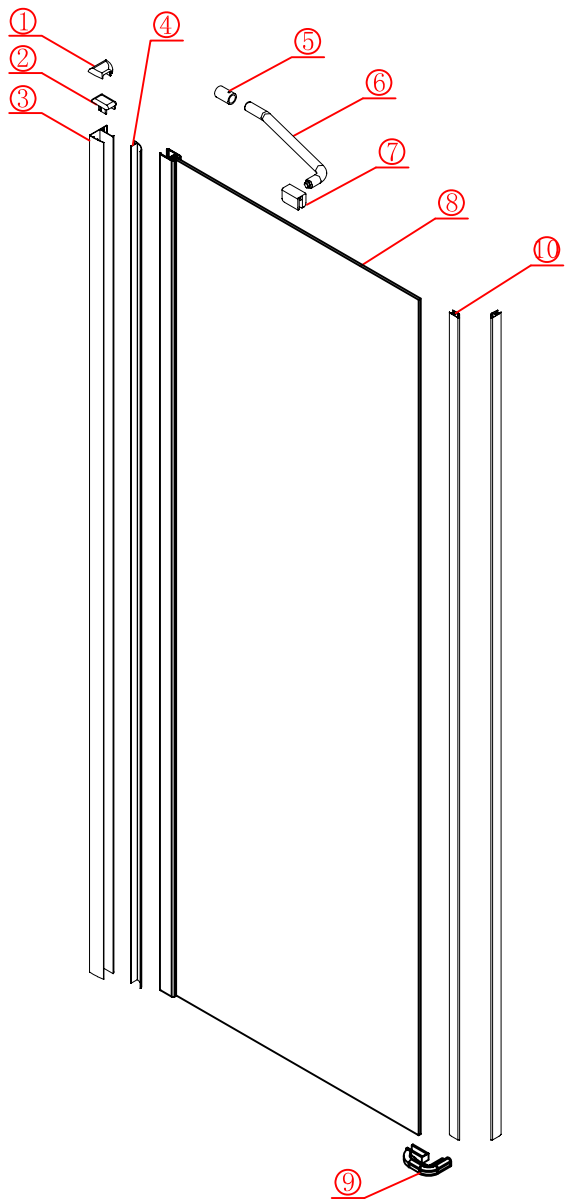

Note: Safety glass can not be re-worked.

■ Installation

Please read these instructions carefully before start of installation.

The wall post has up to 20mm of adjustment for out of true wall situations.

Ensure that the shower tray is fitted level and that after assembly of enclosure there is a full and continuous bead of sealant between the top of the shower tray and the title joint.

This product is heavy and will require two people to install.

L=858-878(VE-90/VE-80)
 L=758-778(VE-80)
 L=958-978(VE-100/ELENA-60/40)
 L=1158-1178(ELENA-60/60)

- Ø8mm
- ×3 Ø8×30
- ×3 ST5×30

3

- ×4 Ø8×30
- ×4 ST5×30

This product is heavy and will require two people to install.

x 3
ST4X12

This product is heavy and will require two people to install.

This product is heavy and will require two people to install.

Side panel

Installation instructions
(For VE)

This product is heavy and will require two people to install.

C=838-858 (ELENA-60/30)
 C=938-958 (ELENA-60/40)
 C=1138-1158 (ELENA-60/60)

This product is heavy and will require two people to install.