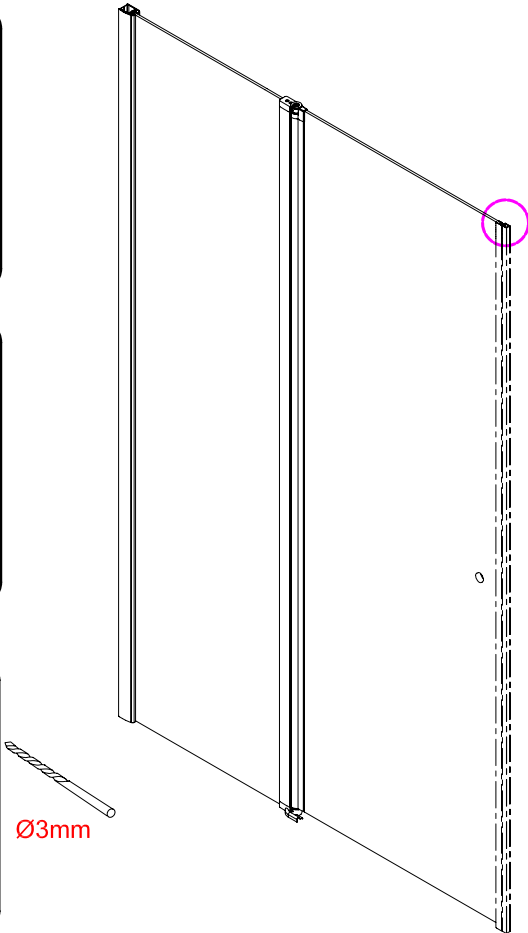

x 3
ST4X12

This product is heavy and will require two people to install.