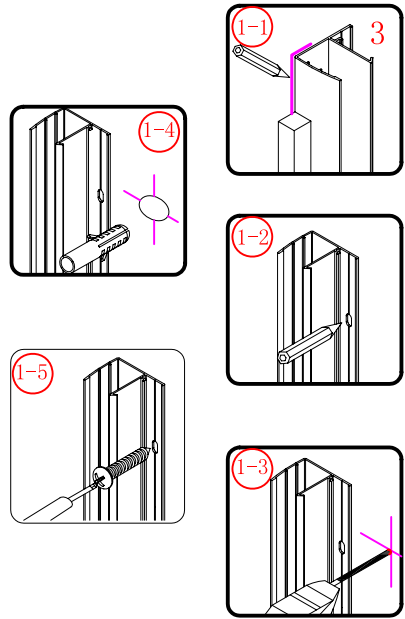

Note: Safety glass can not be re-worked.

■ Installation

Please read these instructions carefully before start of installation.

The wall post has up to 20mm of adjustment for out of true wall situations.

Ensure that the shower tray is fitted level and that after assembly of enclosure there is a full and continuous bead of sealant between the top of the shower tray and the title joint.

This product is heavy and will require two people to install.

x 3
ST4X12

This product is heavy and will require two people to install.

This product is heavy and will require two people to install.

Side panel

Installation instructions
(For VE)

This product is heavy and will require two people to install.

C=838-858 (ELENA-60/30)
 C=938-958 (ELENA-60/40)
 C=1138-1158 (ELENA-60/60)

This product is heavy and will require two people to install.