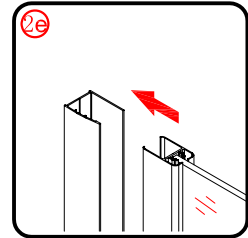

This product is heavy and will require two people to install.

L=858-878(VE-90/VE-80)
 L=758-778(VE-80)
 L=958-978(VE-100/ELENA-60/40)
 L=1158-1178(ELENA-60/60)

- Ø8mm
- ×3 Ø8×30
- ×3 ST5×30

3

- ×4 Ø8×30
- ×4 ST5×30

This product is heavy and will require two people to install.

x 3
ST4X12

This product is heavy and will require two people to install.

This product is heavy and will require two people to install.

Side panel