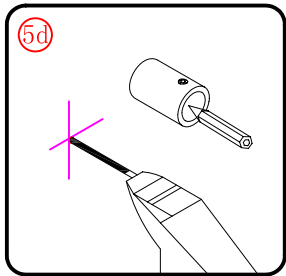

This product is heavy and will require two people to install.

L=858-878(VE-90/VE-80)
 L=758-778(VE-80)
 L=958-978(VE-100/ELENA-60/40)
 L=1158-1178(ELENA-60/60)

- Ø8mm
- ×3 Ø8×30
- ×3 ST5×30

3

- ×4 Ø8×30
- ×4 ST5×30

This product is heavy and will require two people to install.

x 3
ST4X12

This product is heavy and will require two people to install.

This product is heavy and will require two people to install.

Side panel