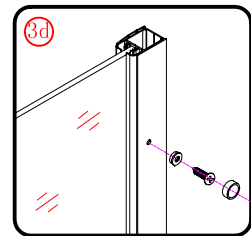

This product is heavy and will require two people to install.

L=858-878(VE-90/VE-80)
 L=758-778(VE-80)
 L=958-978(VE-100/ELENA-60/40)
 L=1158-1178(ELENA-60/60)

- Ø8mm
- ×3 Ø8×30
- ×3 ST5×30

3

- ×4 Ø8×30
- ×4 ST5×30

This product is heavy and will require two people to install.

x 3
ST4X12

This product is heavy and will require two people to install.

This product is heavy and will require two people to install.

Side panel