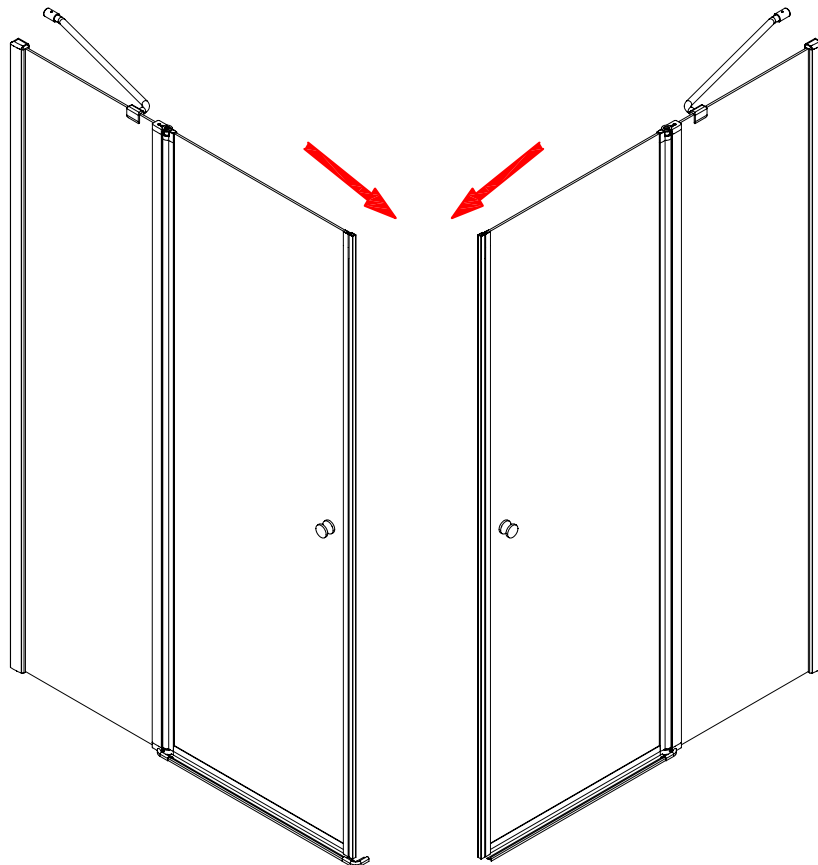

CEZARES®

Pivot door

Installation instructions

(For ELENA-60/(30/40/60))

ELENA-B-13

ELENA-AH-1

ELENA-A-22

■ General Information

Note: Safety glass can not be re-worked.

■ Installation

Please read these instructions carefully before start of installation.

The wall post has up to 20mm of adjustment for out of true wall situations.

Ensure that the shower tray is fitted level and that after assembly of enclosure there is a full and continuous bead of sealant between the top of the shower tray and the title joint.

Special care should be taken when drilling walls to avoid hidden pipes or electrical cables.

Note: This product is heavy and will require two people to install.

Please remove protective film from aluminium profiles before installation.