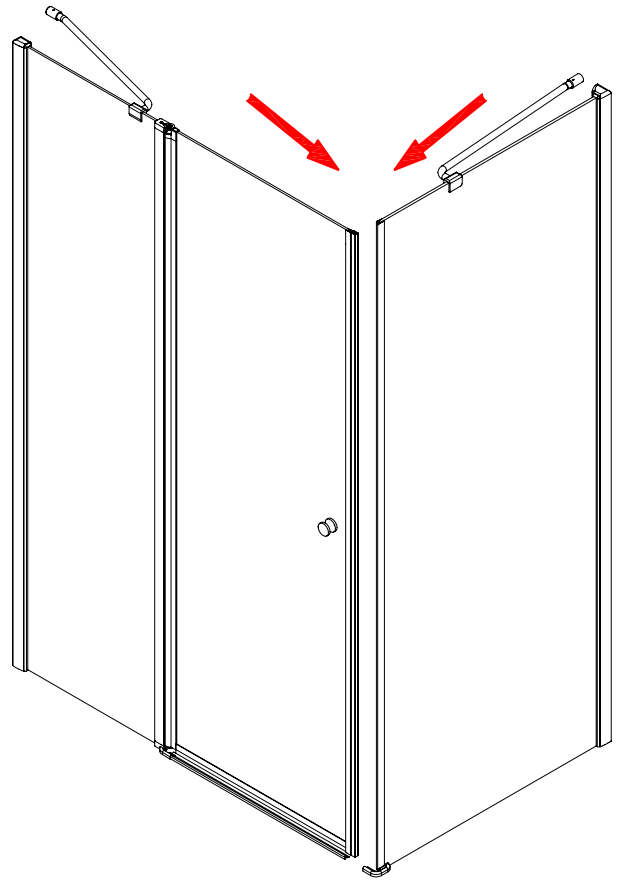

CEZARES®

Pivot door

Installation instructions

(For ELENA-60/(30/40/60))

ELENA-B-13

ELENA-AH-1

ELENA-A-22

■ General Information

Note: Safety glass can not be re-worked.

■ Installation

Please read these instructions carefully before start of installation.

The wall post has up to 20mm of adjustment for out of true wall situations.

Ensure that the shower tray is fitted level and that after assembly of enclosure there is a full and continuous bead of sealant between the top of the shower tray and the title joint.