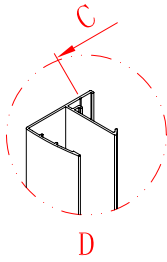

Installation instructions
(For VE)

This product is heavy and will require two people to install.

C=838-858 (ELENA-60/30)
 C=938-958 (ELENA-60/40)
 C=1138-1158 (ELENA-60/60)

This product is heavy and will require two people to install.