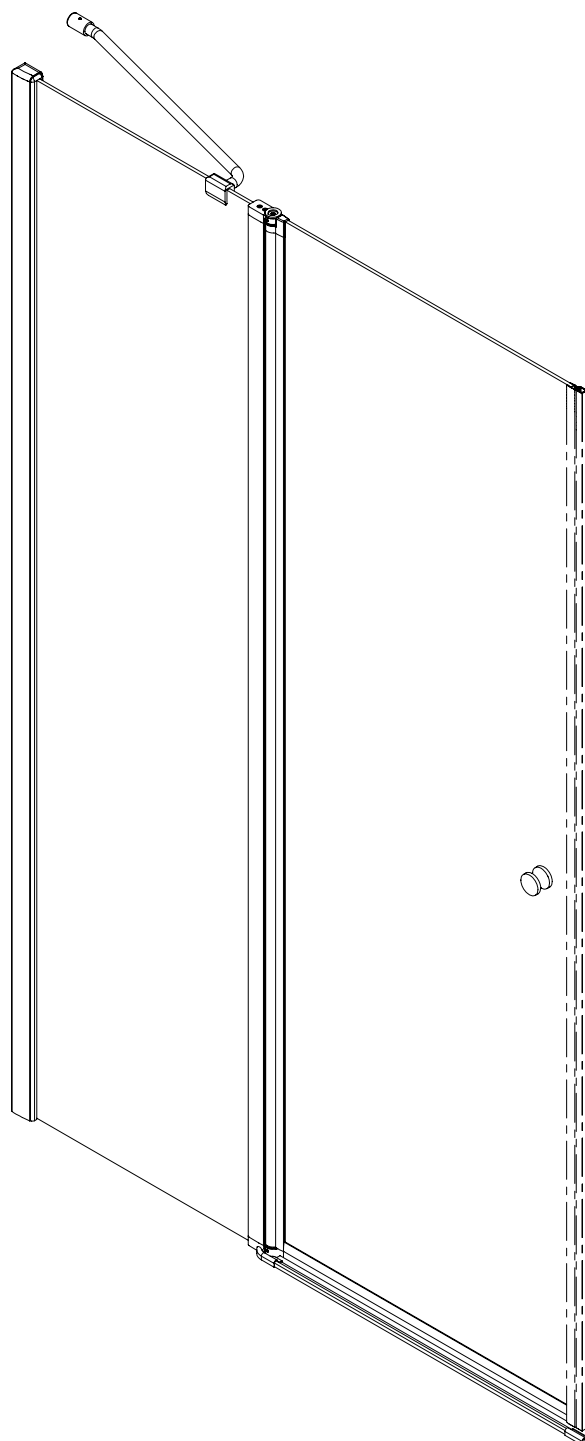

CEZARES®

Pivot door

Installation instructions

(For ELENA-60/(30/40/60))

ELENA-B-13

ELENA-AH-1

ELENA-A-22

■ General Information

Note: Safety glass can not be re-worked.

■ Installation

Please read these instructions carefully before start of installation.

The wall post has up to 20mm of adjustment for out of true wall situations.

Ensure that the shower tray is fitted level and that after assembly of enclosure there is a full and continuous bead of sealant between the top of the shower tray and the title joint.