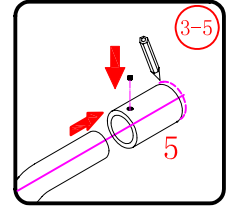

Installation instructions
(For VE)

This product is heavy and will require two people to install.

C=838-858 (ELENA-60/30)
 C=938-958 (ELENA-60/40)
 C=1138-1158 (ELENA-60/60)

This product is heavy and will require two people to install.