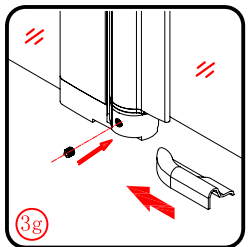

Note: Safety glass can not be re-worked.

■ Installation

Please read these instructions carefully before start of installation.

The wall post has up to 20mm of adjustment for out of true wall situations.

Ensure that the shower tray is fitted level and that after assembly of enclosure there is a full and continuous bead of sealant between the top of the shower tray and the title joint.

This product is heavy and will require two people to install.

L=858-878(VE-90/VE-80)
 L=758-778(VE-80)
 L=958-978(VE-100/ELENA-60/40)
 L=1158-1178(ELENA-60/60)

- Ø8mm
- ×3 Ø8×30
- ×3 ST5×30

3

- ×4 Ø8×30
- ×4 ST5×30

This product is heavy and will require two people to install.

x 3
ST4X12

This product is heavy and will require two people to install.

This product is heavy and will require two people to install.

Side panel