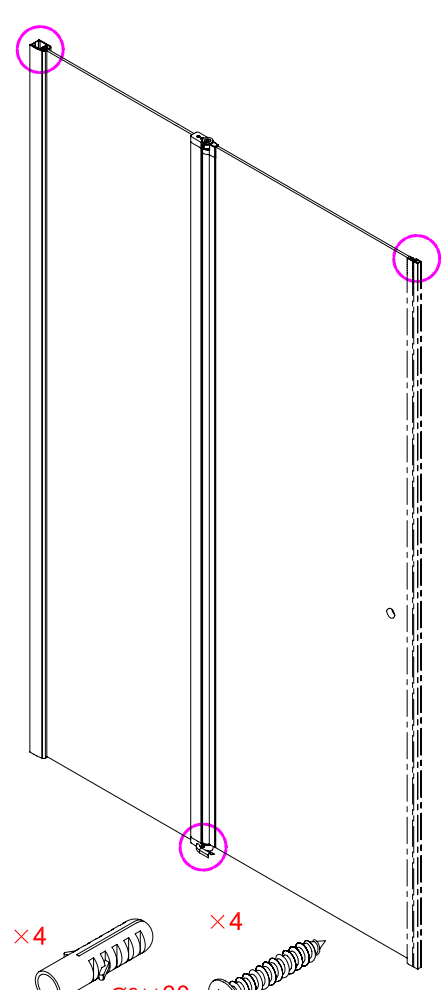

Note: Safety glass can not be re-worked.

■ Installation

Please read these instructions carefully before start of installation.

The wall post has up to 20mm of adjustment for out of true wall situations.

Ensure that the shower tray is fitted level and that after assembly of enclosure there is a full and continuous bead of sealant between the top of the shower tray and the title joint.

 <p>① x 2 L&R</p>	 <p>② x 1</p>	 <p>③ x 1</p>	 <p>④ x 1</p>	 <p>⑤ x 1</p>	 <p>⑥ x 1</p>	 <p>⑦ x 1</p>
 <p>⑧ x 1</p>	 <p>⑨ x 1</p>	 <p>⑩ x 2 L&R</p>	 <p>⑪ x 2 L&R</p>	 <p>⑫ x 1</p>	 <p>⑬ x 1</p>	 <p>⑭ x 3</p>
 <p>⑮ x 3</p>	 <p>⑯ x 1</p>	 <p>x 3 ST4X12</p>	 <p>x 3 ST5X30</p>	 <p>x 4 Ø8X30</p>		

This product is heavy and will require two people to install.

L=858-878(VE-90/VE-80)
 L=758-778(VE-80)
 L=958-978(VE-100/ELENA-60/40)
 L=1158-1178(ELENA-60/60)

- Ø8mm
- ×3 Ø8×30
- ×3 ST5×30

3

- ×4 Ø8×30
- ×4 ST5×30