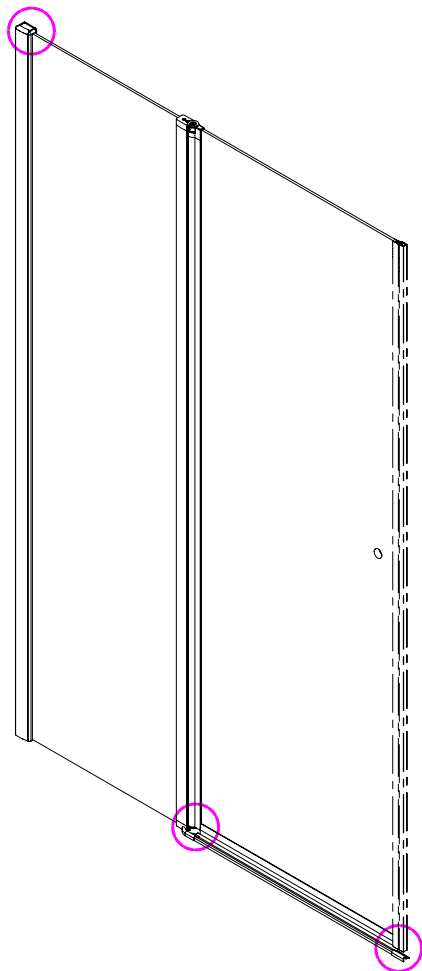

x 3
ST4X12

This product is heavy and will require two people to install.