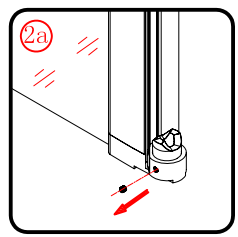

Note: Safety glass can not be re-worked.

■ Installation

Please read these instructions carefully before start of installation.

The wall post has up to 20mm of adjustment for out of true wall situations.

Ensure that the shower tray is fitted level and that after assembly of enclosure there is a full and continuous bead of sealant between the top of the shower tray and the title joint.

This product is heavy and will require two people to install.

L=858-878(VE-90/VE-80)
 L=758-778(VE-80)
 L=958-978(VE-100/ELENA-60/40)
 L=1158-1178(ELENA-60/60)

- Ø8mm
- ×3 Ø8×30
- ×3 ST5×30

3

- ×4 Ø8×30
- ×4 ST5×30

This product is heavy and will require two people to install.

x 3
ST4X12

This product is heavy and will require two people to install.

This product is heavy and will require two people to install.

Side panel