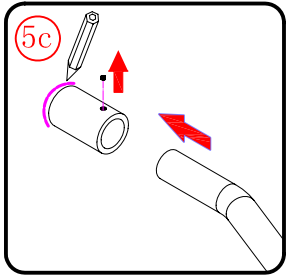

This product is heavy and will require two people to install.

L=858-878(VE-90/VE-80)
 L=758-778(VE-80)
 L=958-978(VE-100/ELENA-60/40)
 L=1158-1178(ELENA-60/60)

- Ø8mm
- ×3 Ø8×30
- ×3 ST5×30

3

- ×4 Ø8×30
- ×4 ST5×30

This product is heavy and will require two people to install.

x 3
ST4X12

This product is heavy and will require two people to install.

This product is heavy and will require two people to install.

Side panel