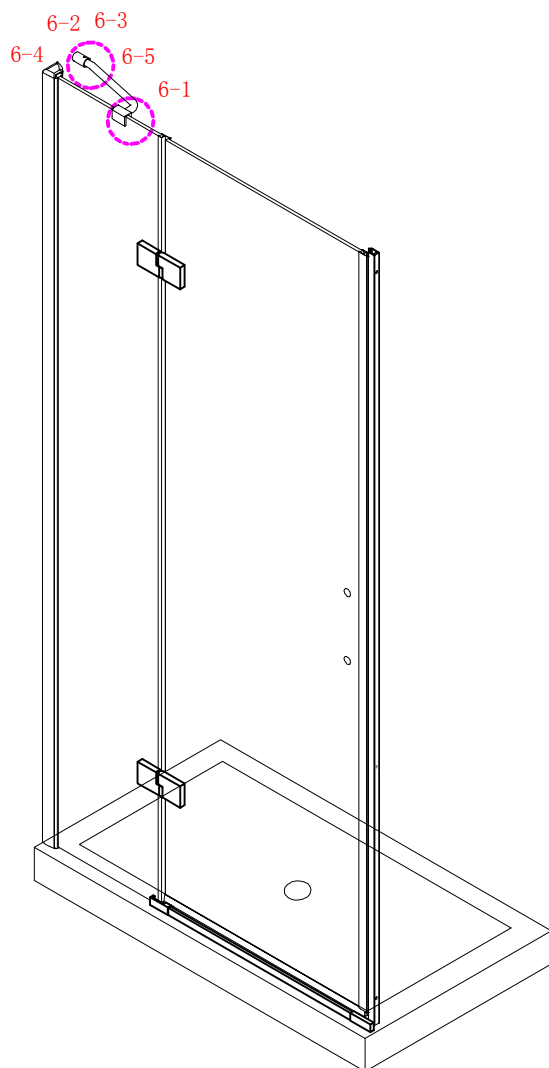

This product is heavy and will require two people to install.