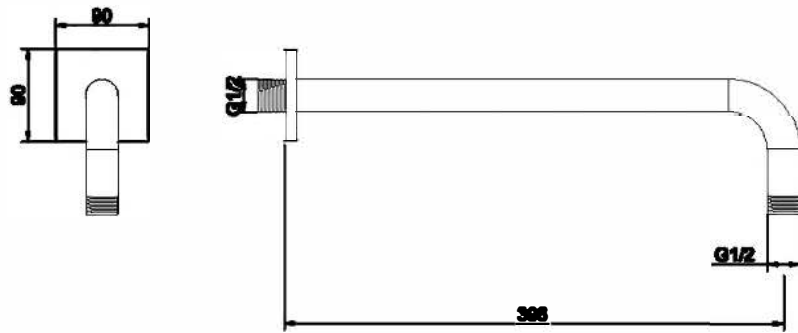

Wall shower arm

Art NO:CAR-DAT-CRM

Installation

Technical drawing

Explosion drawing