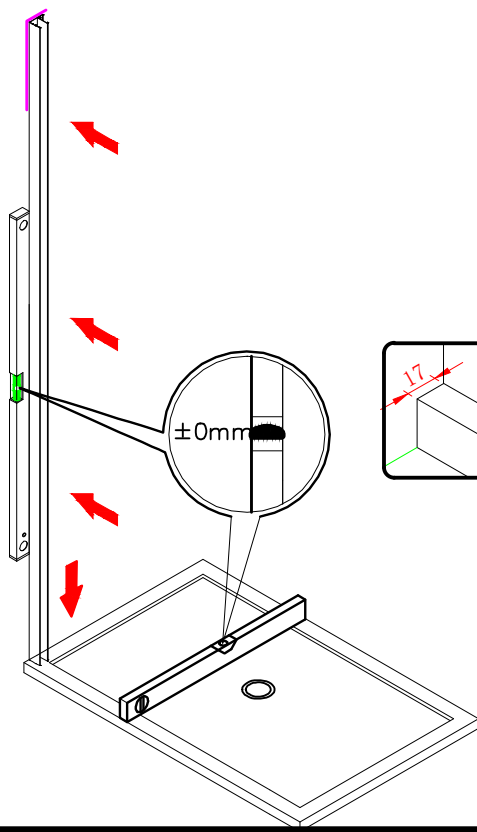

## ■ Installation

Please read these instructions carefully before start of installation.

The wall post has up to 20mm of adjustment for out of true wall situations.

**Ensure that the shower tray is fitted level and that after assembly of enclosure there is a full and continuous bead of sealant between the top of the shower tray and the tile joint.**

## ■ Shower Tray Installation

The shower tray must be sited against a structural wall.

Water proof walling or tiling should be fitted so that it sits on the top of the tray rim.

L/R
- ⑮ x 1

- ⑯ x 1

- ⑰ x 1

- ⑱ x 1

- ⑳ x 3

ST4X12
- ㉑ x 3

- ㉒ x 3

- ㉓ x 4+4

∅8X30
- ㉔ x 4+4

ST5X30
- ㉕ x 3

ST4X15
- ㉖ x 1

- ㉗ x 1

- ㉘ x 1

This product is heavy and will require two people to install.

Ø8mm  
19 x3

Ø8X30