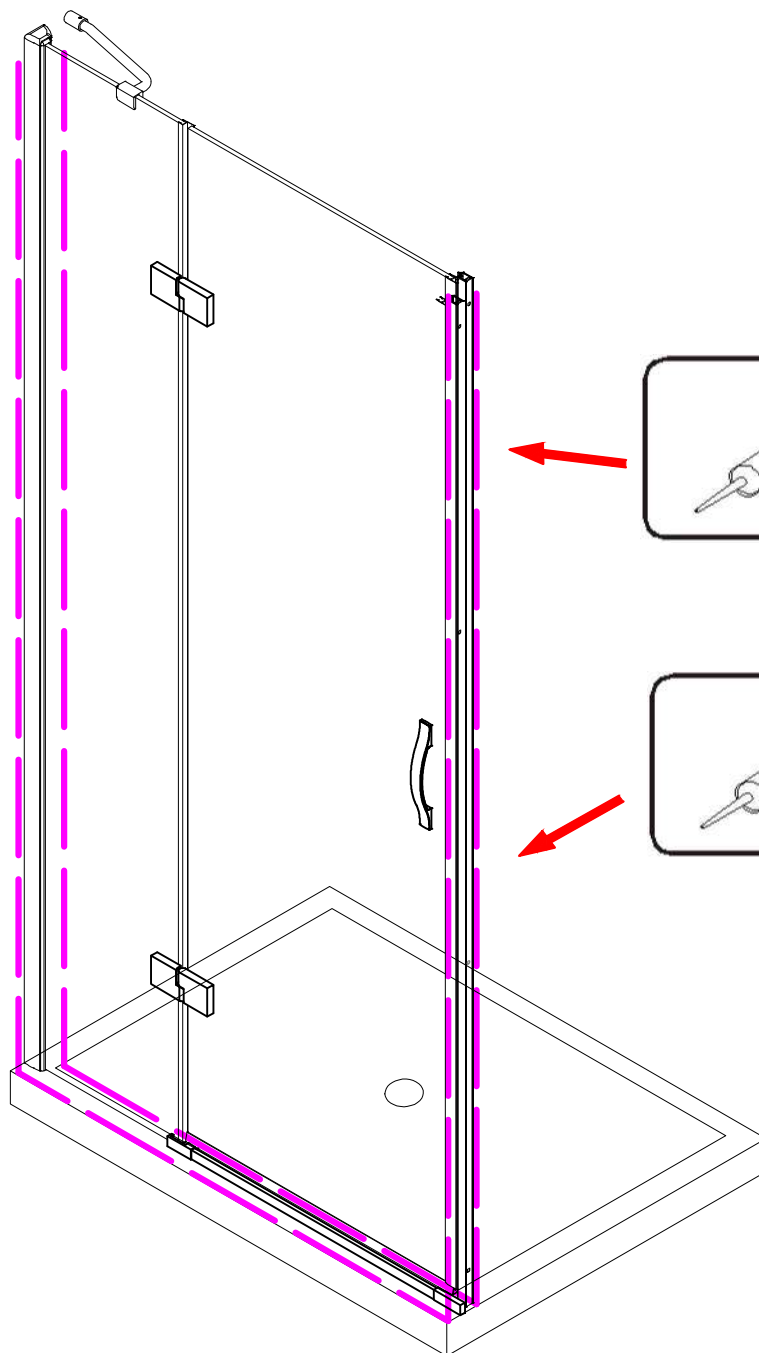

## ■ Installation

Please read these instructions carefully before start of installation.

The wall post has up to 20mm of adjustment for out of true wall situations.

**Ensure that the shower tray is fitted level and that after assembly of enclosure there is a full and continuous bead of sealant between the top of the shower tray and the tile joint.**

## ■ Shower Tray Installation

The shower tray must be sited against a structural wall.

Water proof walling or tiling should be fitted so that it sits on the top of the tray rim.

∅8X30
- ㉔ x 4+4

ST5X30
- ㉕ x 3

ST4X15
- ㉖ x 1

- ㉗ x 1

- ㉘ x 1

This product is heavy and will require two people to install.

Ø8mm  
19 x3

Ø8X30

20 x3

ST5X30

This product is heavy and will require two people to install.

This product is heavy and will require two people to install.

This product is heavy and will require two people to install.

This product is heavy and will require two people to install.