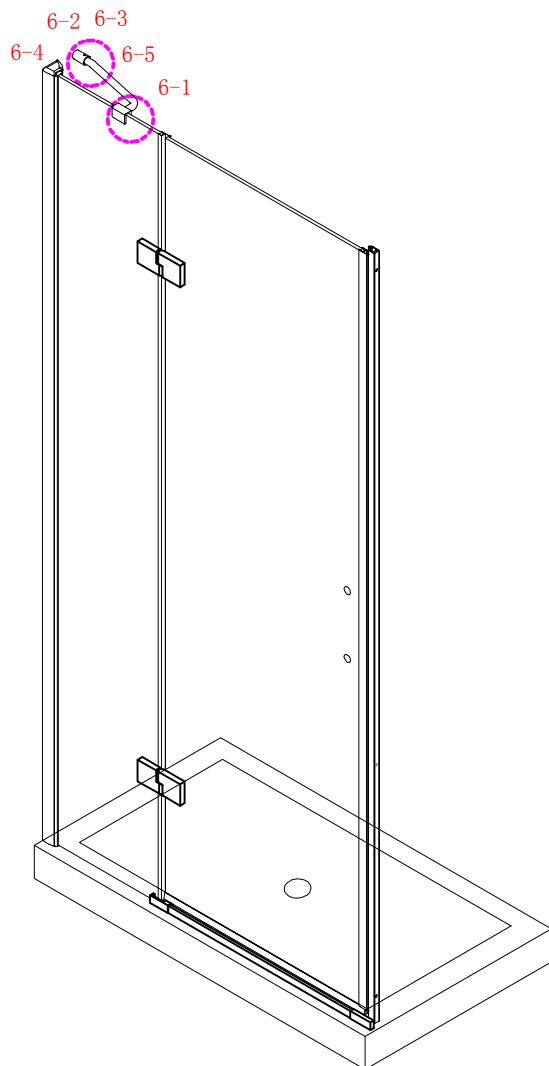

## ■ Installation

Please read these instructions carefully before start of installation.

The wall post has up to 20mm of adjustment for out of true wall situations.

**Ensure that the shower tray is fitted level and that after assembly of enclosure there is a full and continuous bead of sealant between the top of the shower tray and the tile joint.**

## ■ Shower Tray Installation

The shower tray must be sited against a structural wall.

Water proof walling or tiling should be fitted so that it sits on the top of the tray rim.

∅8X30
- ㉔ x 4+4

ST5X30
- ㉕ x 3

ST4X15
- ㉖ x 1

- ㉗ x 1

- ㉘ x 1

This product is heavy and will require two people to install.

Ø8mm  
19 x3

Ø8X30

20 x3

ST5X30

This product is heavy and will require two people to install.

This product is heavy and will require two people to install.

This product is heavy and will require two people to install.

This product is heavy and will require two people to install.