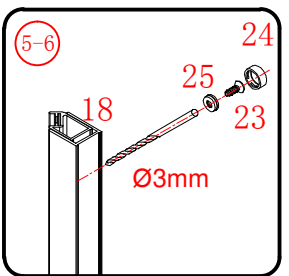

## ■ Installation

Please read these instructions carefully before start of installation.

The wall post has up to 20mm of adjustment for out of true wall situations.

**Ensure that the shower tray is fitted level and that after assembly of enclosure there is a full and continuous bead of sealant between the top of the shower tray and the tile joint.**

∅8X30
- ㉔ x 4+4

ST5X30
- ㉕ x 3

ST4X15
- ㉖ x 1

- ㉗ x 1

- ㉘ x 1

This product is heavy and will require two people to install.

Ø8mm  
19 x3

Ø8X30

20 x3

ST5X30

This product is heavy and will require two people to install.

This product is heavy and will require two people to install.

This product is heavy and will require two people to install.

This product is heavy and will require two people to install.