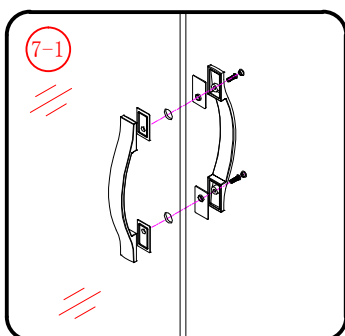

## ■ Installation

Please read these instructions carefully before start of installation.

The wall post has up to 20mm of adjustment for out of true wall situations.

**Ensure that the shower tray is fitted level and that after assembly of enclosure there is a full and continuous bead of sealant between the top of the shower tray and the tile joint.**

∅8X30
- ㉔ x 4+4

ST5X30
- ㉕ x 3

ST4X15
- ㉖ x 1

- ㉗ x 1

- ㉘ x 1

This product is heavy and will require two people to install.

Ø8mm  
19 x3

Ø8X30

20 x3

ST5X30

This product is heavy and will require two people to install.

This product is heavy and will require two people to install.

This product is heavy and will require two people to install.

This product is heavy and will require two people to install.