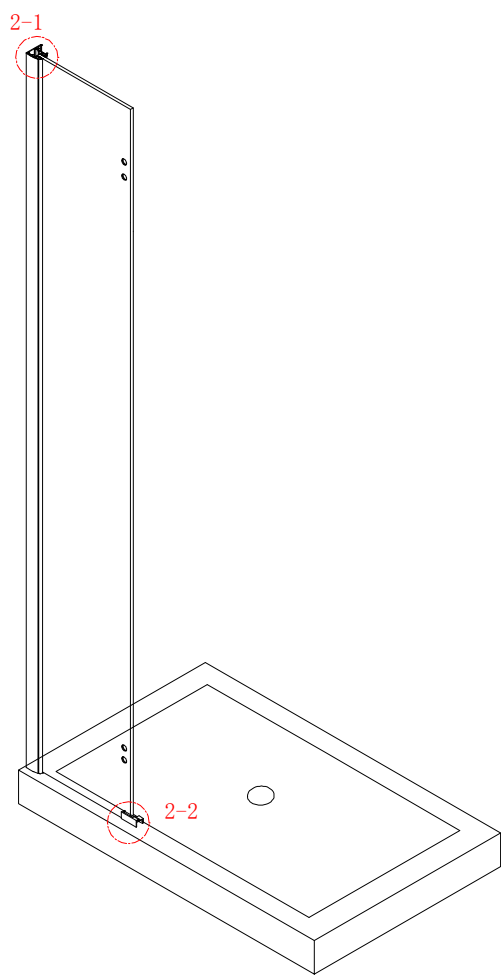

Note: Safety glass can not be re-worked.

■ Installation

Please read these instructions carefully before start of installation.

The wall post has up to 20mm of adjustment for out of true wall situations.

Ensure that the shower tray is fitted level and that after assembly of enclosure there is a full and continuous bead of sealant between the top of the shower tray and the tile joint.

- ⑰ x 1

- ⑱ x 1

- ⑳ x 3

ST4X12
- ㉑ x 3

- ㉒ x 3

- ㉓ x 4+4

∅8X30
- ㉔ x 4+4

ST5X30
- ㉕ x 3

ST4X15
- ㉖ x 1

- ㉗ x 1

- ㉘ x 1

- ㉙ x 3

ST4X12
- ㉚ x 3

- ㉛ x 3

This product is heavy and will require two people to install.

Ø8mm
19 x3

Ø8X30

20 x3

ST5X30

This product is heavy and will require two people to install.

This product is heavy and will require two people to install.

This product is heavy and will require two people to install.

This product is heavy and will require two people to install.