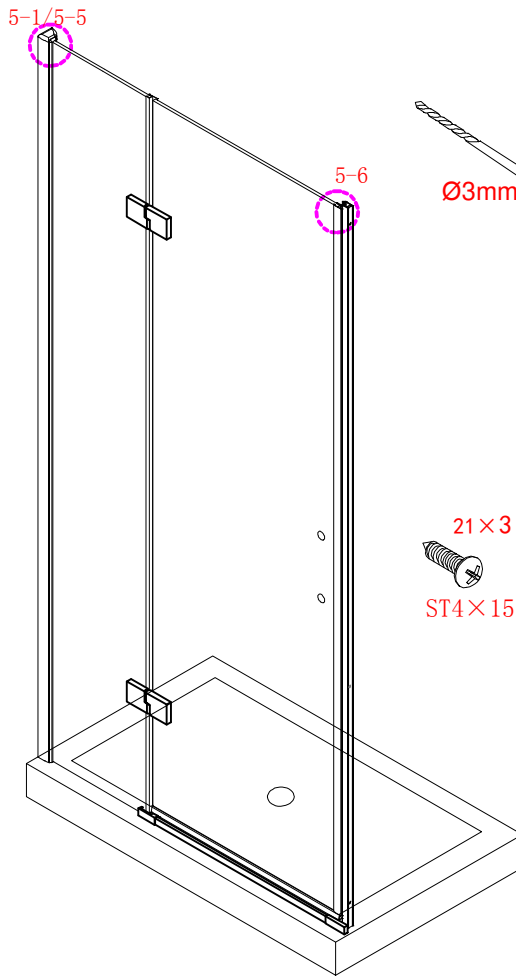

Note: Safety glass can not be re-worked.

■ Installation

Please read these instructions carefully before start of installation.

The wall post has up to 20mm of adjustment for out of true wall situations.

Ensure that the shower tray is fitted level and that after assembly of enclosure there is a full and continuous bead of sealant between the top of the shower tray and the tile joint.

- ⑰ x 1

- ⑱ x 1

- ⑳ x 3

ST4X12
- ㉑ x 3

- ㉒ x 3

- ㉓ x 4+4

∅8X30
- ㉔ x 4+4

ST5X30
- ㉕ x 3

ST4X15
- ㉖ x 1

- ㉗ x 1

- ㉘ x 1

- ㉙ x 3

ST4X12
- ㉚ x 3

- ㉛ x 3

This product is heavy and will require two people to install.

Ø8mm
19 x3

Ø8X30

20 x3

ST5X30

This product is heavy and will require two people to install.

This product is heavy and will require two people to install.

This product is heavy and will require two people to install.

This product is heavy and will require two people to install.