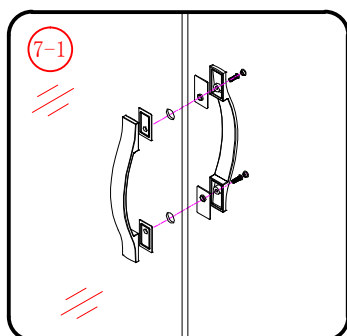

Note: Safety glass can not be re-worked.

■ Installation

Please read these instructions carefully before start of installation.

The wall post has up to 20mm of adjustment for out of true wall situations.

Ensure that the shower tray is fitted level and that after assembly of enclosure there is a full and continuous bead of sealant between the top of the shower tray and the tile joint.

ST4X15
- ㉖ x 1

- ㉗ x 1

- ㉘ x 1

- ㉙ x 3

ST4X12
- ㉚ x 3

- ㉛ x 3

This product is heavy and will require two people to install.

Ø8mm
19 x3

Ø8X30

20 x3

ST5X30

This product is heavy and will require two people to install.

This product is heavy and will require two people to install.

This product is heavy and will require two people to install.

This product is heavy and will require two people to install.