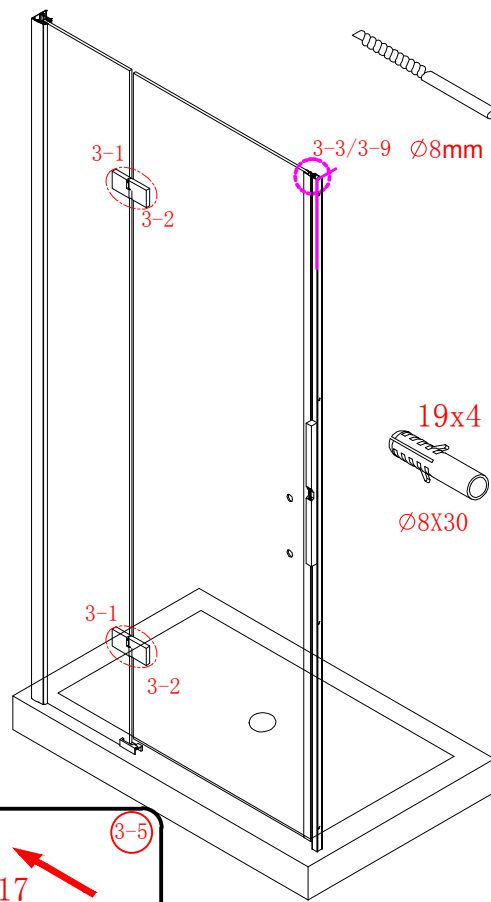

Note: Safety glass can not be re-worked.

■ Installation

Please read these instructions carefully before start of installation.

The wall post has up to 20mm of adjustment for out of true wall situations.

Ensure that the shower tray is fitted level and that after assembly of enclosure there is a full and continuous bead of sealant between the top of the shower tray and the tile joint.

- ⑰ x 1

- ⑱ x 1

- ⑳ x 3

ST4X12
- ㉑ x 3

- ㉒ x 3

- ㉓ x 4+4

∅8X30
- ㉔ x 4+4

ST5X30
- ㉕ x 3

ST4X15
- ㉖ x 1

- ㉗ x 1

- ㉘ x 1

- ㉙ x 3

ST4X12
- ㉚ x 3

- ㉛ x 3

This product is heavy and will require two people to install.

Ø8mm
19 x3

Ø8X30

20 x3

ST5X30

This product is heavy and will require two people to install.

This product is heavy and will require two people to install.

This product is heavy and will require two people to install.

This product is heavy and will require two people to install.