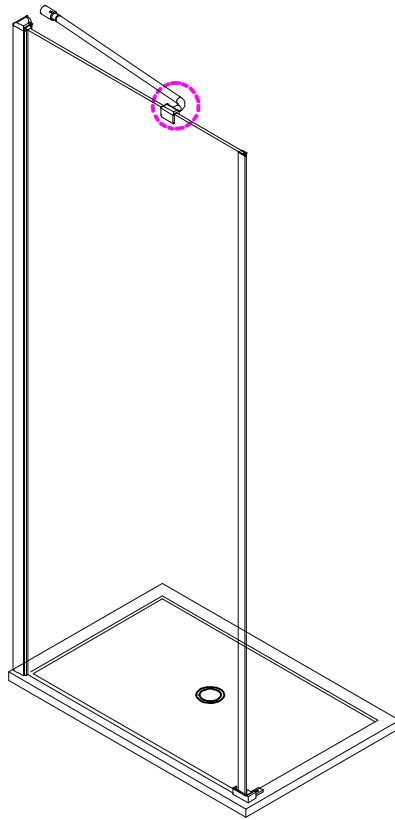

Note: Safety glass can not be re-worked.

■ Installation

Please read these instructions carefully before start of installation.

The wall post has up to 20mm of adjustment for out of true wall situations.

Ensure that the shower tray is fitted level and that after assembly of enclosure there is a full and continuous bead of sealant between the top of the shower tray and the tile joint.

- ⑰ x 1

- ⑱ x 1

- ⑳ x 3

ST4X12
- ㉑ x 3

- ㉒ x 3

- ㉓ x 4+4

∅8X30
- ㉔ x 4+4

ST5X30
- ㉕ x 3

ST4X15
- ㉖ x 1

- ㉗ x 1

- ㉘ x 1

- ㉙ x 3

ST4X12
- ㉚ x 3

- ㉛ x 3

This product is heavy and will require two people to install.

Ø8mm
19 x3

Installation instructions
(For VERONA-Side panel)

This product is heavy and will require two people to install.

This product is heavy and will require two people to install.

This product is heavy and will require two people to install.