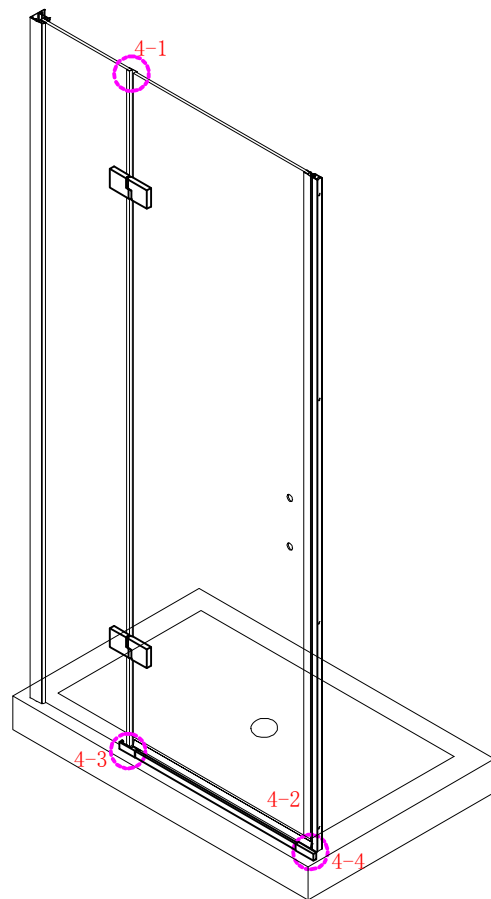

Note: Safety glass can not be re-worked.

■ Installation

Please read these instructions carefully before start of installation.

The wall post has up to 20mm of adjustment for out of true wall situations.

Ensure that the shower tray is fitted level and that after assembly of enclosure there is a full and continuous bead of sealant between the top of the shower tray and the tile joint.

- ⑰ x 1

- ⑱ x 1

- ⑳ x 3

ST4X12
- ㉑ x 3

- ㉒ x 3

- ㉓ x 4+4

∅8X30
- ㉔ x 4+4

ST5X30
- ㉕ x 3

ST4X15
- ㉖ x 1

- ㉗ x 1

- ㉘ x 1

- ㉙ x 3

ST4X12
- ㉚ x 3

- ㉛ x 3

This product is heavy and will require two people to install.

Ø8mm
19 x3

Ø8X30

20 x3

ST5X30

This product is heavy and will require two people to install.

This product is heavy and will require two people to install.

This product is heavy and will require two people to install.

This product is heavy and will require two people to install.