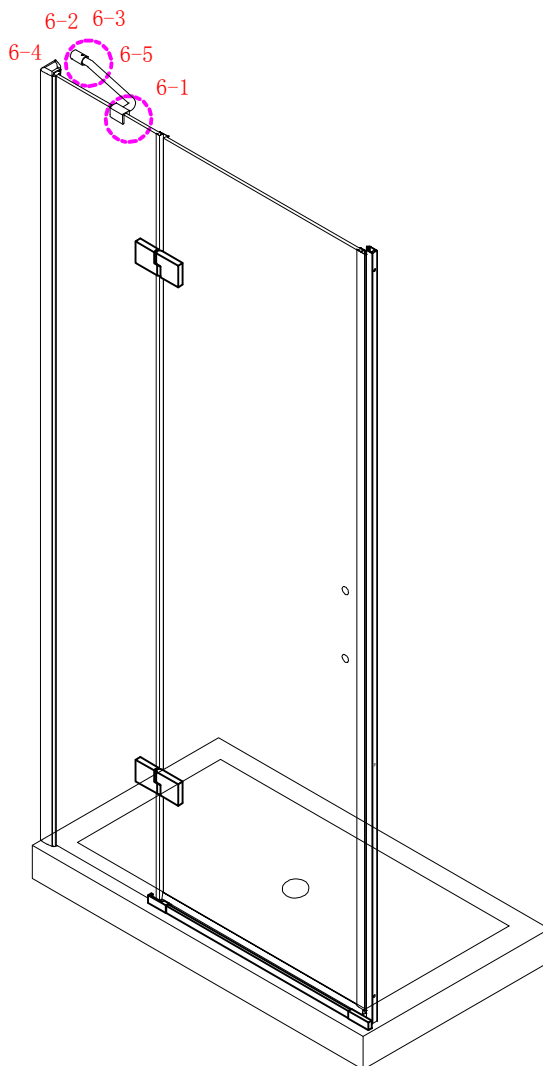

Note: Safety glass can not be re-worked.

■ Installation

Please read these instructions carefully before start of installation.

The wall post has up to 20mm of adjustment for out of true wall situations.

Ensure that the shower tray is fitted level and that after assembly of enclosure there is a full and continuous bead of sealant between the top of the shower tray and the tile joint.

- ⑰ x 1

- ⑱ x 1

- ⑳ x 3

ST4X12
- ㉑ x 3

- ㉒ x 3

- ㉓ x 4+4

∅8X30
- ㉔ x 4+4

ST5X30
- ㉕ x 3

ST4X15
- ㉖ x 1

- ㉗ x 1

- ㉘ x 1

- ㉙ x 3

ST4X12
- ㉚ x 3

- ㉛ x 3

This product is heavy and will require two people to install.

Ø8mm
19 x3

Ø8X30

20 x3

ST5X30

This product is heavy and will require two people to install.

This product is heavy and will require two people to install.

This product is heavy and will require two people to install.

This product is heavy and will require two people to install.