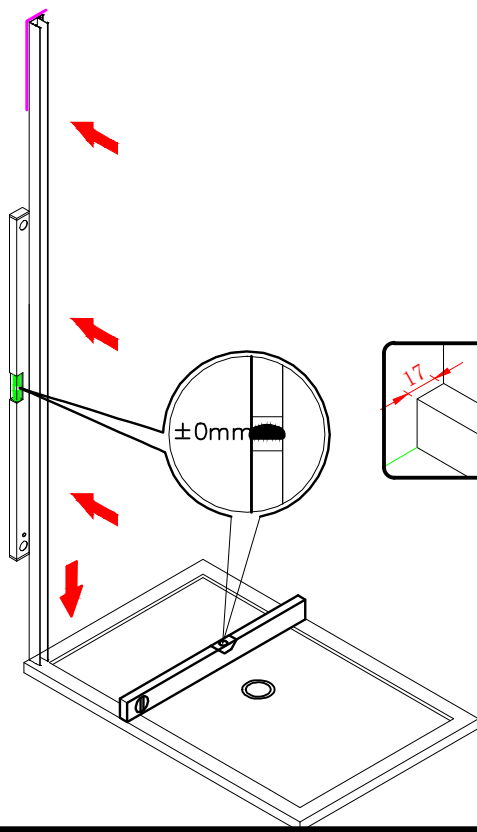

Note: Safety glass can not be re-worked.

■ Installation

Please read these instructions carefully before start of installation.

The wall post has up to 20mm of adjustment for out of true wall situations.

Ensure that the shower tray is fitted level and that after assembly of enclosure there is a full and continuous bead of sealant between the top of the shower tray and the tile joint.

- ⑰ x 1

- ⑱ x 1

- ⑳ x 3

ST4X12
- ㉑ x 3

- ㉒ x 3

- ㉓ x 4+4

∅8X30
- ㉔ x 4+4

ST5X30
- ㉕ x 3

ST4X15
- ㉖ x 1

- ㉗ x 1

- ㉘ x 1

- ㉙ x 3

ST4X12
- ㉚ x 3

- ㉛ x 3

This product is heavy and will require two people to install.

Ø8mm
19 x3