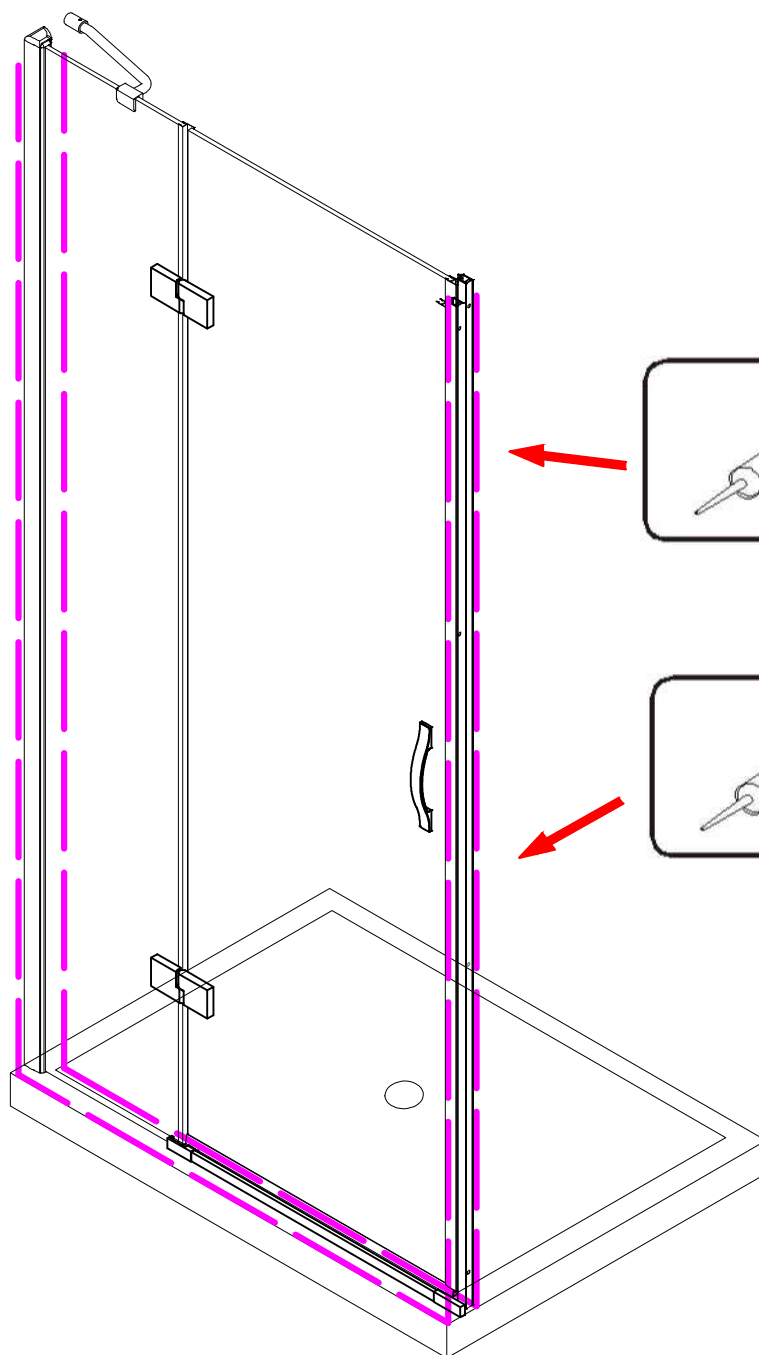

Note: Safety glass can not be re-worked.

■ Installation

Please read these instructions carefully before start of installation.

The wall post has up to 20mm of adjustment for out of true wall situations.

Ensure that the shower tray is fitted level and that after assembly of enclosure there is a full and continuous bead of sealant between the top of the shower tray and the tile joint.

ST4X15
- ㉖ x 1

- ㉗ x 1

- ㉘ x 1

- ㉙ x 3

ST4X12
- ㉚ x 3

- ㉛ x 3

This product is heavy and will require two people to install.

Ø8mm
19 x3

Ø8X30

20 x3

ST5X30

This product is heavy and will require two people to install.

This product is heavy and will require two people to install.

This product is heavy and will require two people to install.

This product is heavy and will require two people to install.

Installation instructions
(For VERONA-Side panel)

This product is heavy and will require two people to install.

This product is heavy and will require two people to install.

This product is heavy and will require two people to install.