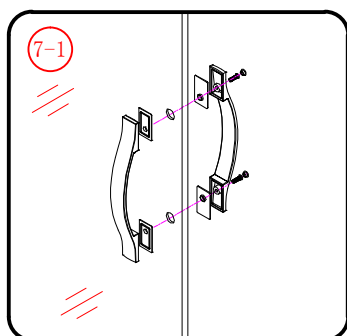

## ■ Installation

Please read these instructions carefully before start of installation.

The wall post has up to 20mm of adjustment for out of true wall situations.

**Ensure that the shower tray is fitted level and that after assembly of enclosure there is a full and continuous bead of sealant between the top of the shower tray and the tile joint.**

Ø8X30

㉘ x 4+4

ST5X30

㉙ x 3

ST4X15

This product is heavy and will require two people to install.

Ø8mm  
19 x3

Ø8X30

20 x3

ST5X30

This product is heavy and will require two people to install.

This product is heavy and will require two people to install.

This product is heavy and will require two people to install.

This product is heavy and will require two people to install.