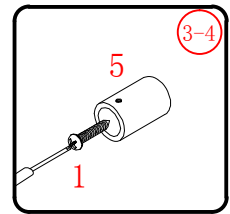

Installation instructions  
( For VERONA-Side panel )

This product is heavy and will require two people to install.

This product is heavy and will require two people to install.

This product is heavy and will require two people to install.