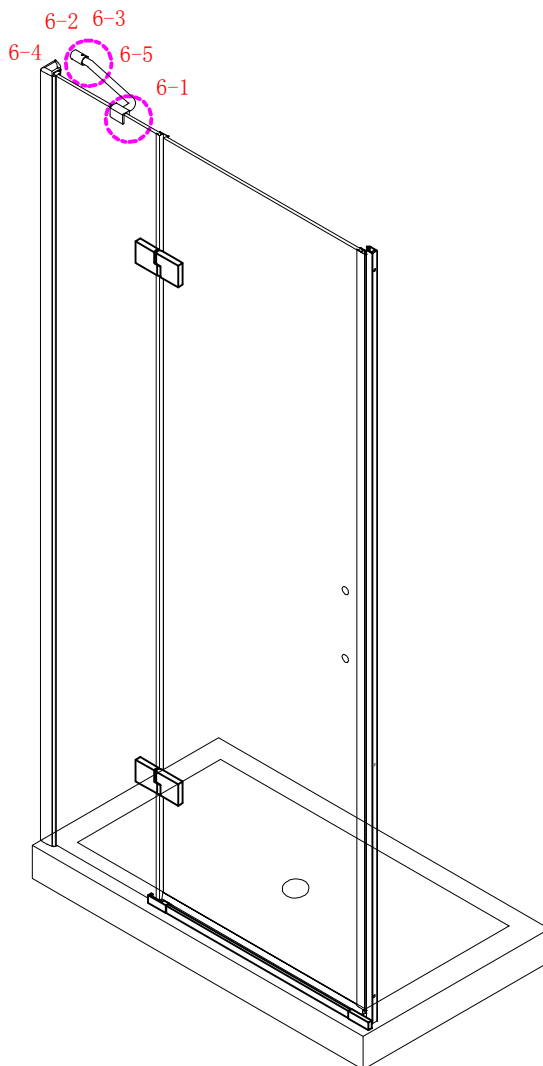

## ■ Installation

Please read these instructions carefully before start of installation.

The wall post has up to 20mm of adjustment for out of true wall situations.

**Ensure that the shower tray is fitted level and that after assembly of enclosure there is a full and continuous bead of sealant between the top of the shower tray and the tile joint.**

## ■ Shower Tray Installation

The shower tray must be sited against a structural wall.

Water proof walling or tiling should be fitted so that it sits on the top of the tray rim.

Ø8X30

㉘ x 4+4

ST5X30

㉙ x 3

ST4X15

This product is heavy and will require two people to install.

Ø8mm  
19 x3

Ø8X30

20 x3

ST5X30

This product is heavy and will require two people to install.

This product is heavy and will require two people to install.

This product is heavy and will require two people to install.

This product is heavy and will require two people to install.