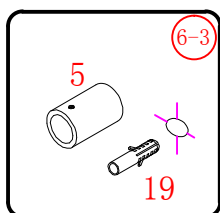

Ø8X30

㉘ x 4+4

ST5X30

㉙ x 3

ST4X15

This product is heavy and will require two people to install.

Ø8mm  
19 x3

Ø8X30

20 x3

ST5X30

This product is heavy and will require two people to install.

This product is heavy and will require two people to install.

This product is heavy and will require two people to install.

This product is heavy and will require two people to install.