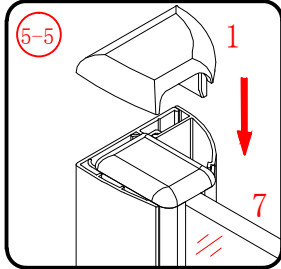

## ■ Installation

Please read these instructions carefully before start of installation.

The wall post has up to 20mm of adjustment for out of true wall situations.

**Ensure that the shower tray is fitted level and that after assembly of enclosure there is a full and continuous bead of sealant between the top of the shower tray and the tile joint.**

Ø8X30

㉘ x 4+4

ST5X30

㉙ x 3

ST4X15

This product is heavy and will require two people to install.

Ø8mm  
19 x3

Ø8X30

20 x3

ST5X30

This product is heavy and will require two people to install.

This product is heavy and will require two people to install.

This product is heavy and will require two people to install.

This product is heavy and will require two people to install.