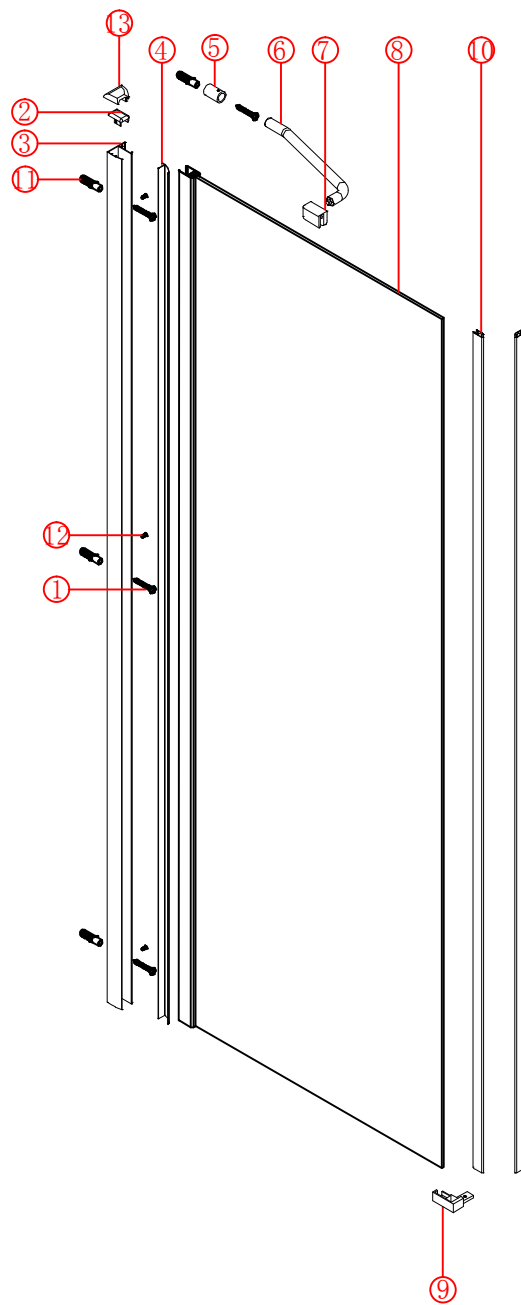

This product is heavy and will require two people to install.