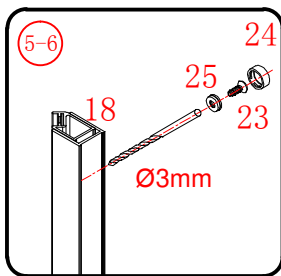

Ø8X30

㉘ x 4+4

ST5X30

㉙ x 3

ST4X15

This product is heavy and will require two people to install.

Ø8mm  
19 x3

Ø8X30

20 x3

ST5X30

This product is heavy and will require two people to install.

This product is heavy and will require two people to install.

This product is heavy and will require two people to install.

This product is heavy and will require two people to install.