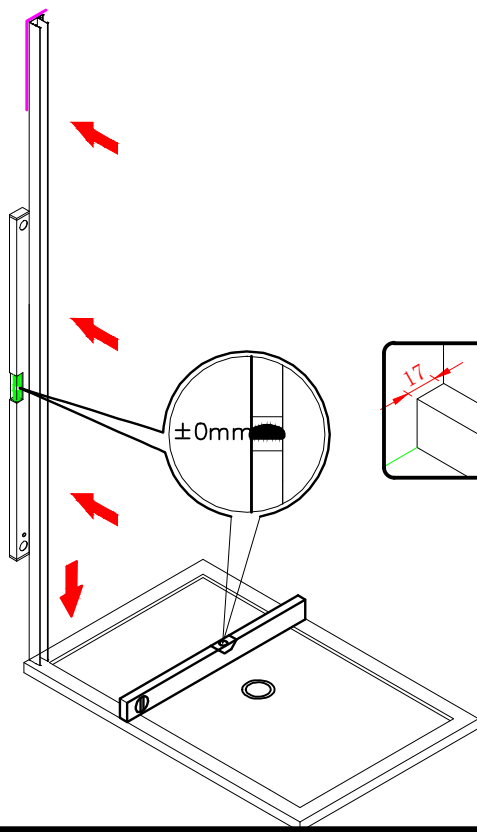

## ■ Installation

Please read these instructions carefully before start of installation.

The wall post has up to 20mm of adjustment for out of true wall situations.

**Ensure that the shower tray is fitted level and that after assembly of enclosure there is a full and continuous bead of sealant between the top of the shower tray and the tile joint.**

## ■ Shower Tray Installation

The shower tray must be sited against a structural wall.

Water proof walling or tiling should be fitted so that it sits on the top of the tray rim.

Ø8X30

㉘ x 4+4

ST5X30

㉙ x 3

ST4X15

This product is heavy and will require two people to install.

Ø8mm  
19 x3

Ø8X30