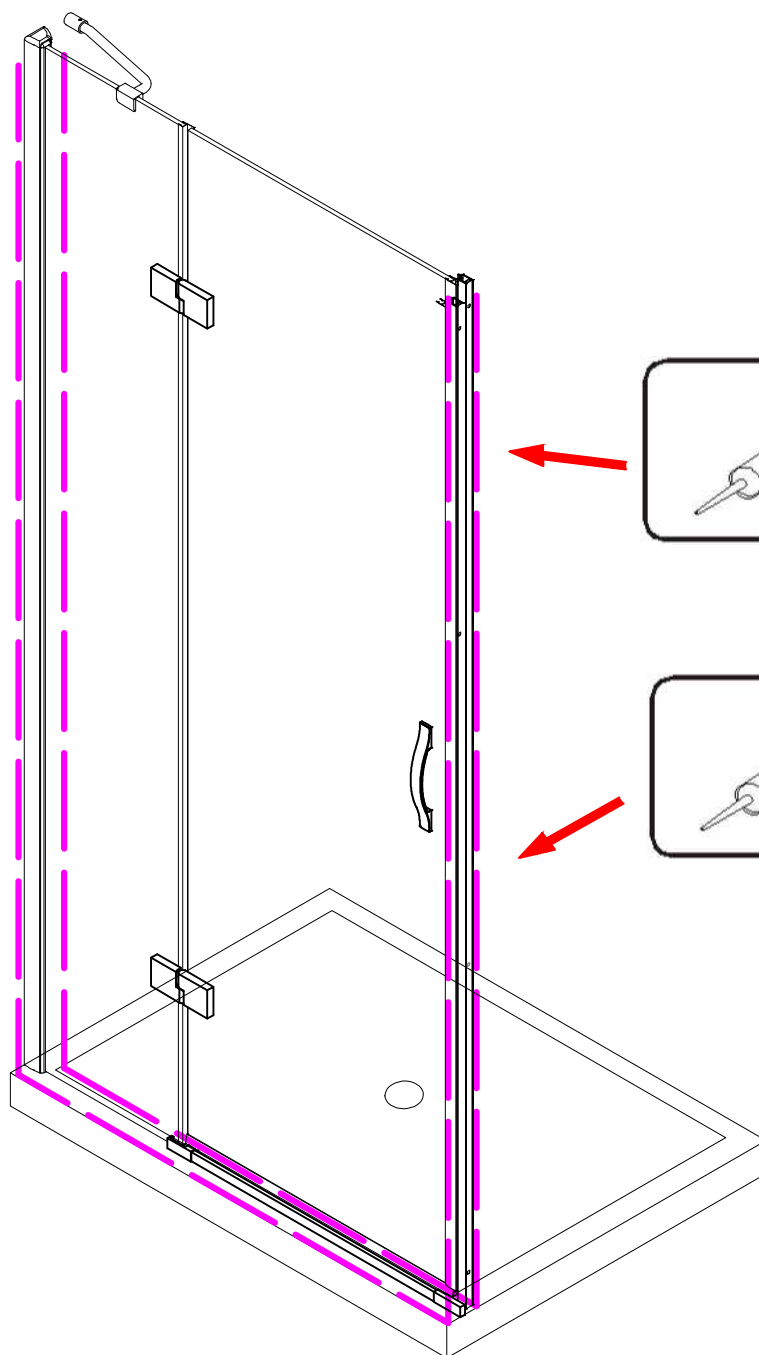

## ■ Installation

Please read these instructions carefully before start of installation.

The wall post has up to 20mm of adjustment for out of true wall situations.

**Ensure that the shower tray is fitted level and that after assembly of enclosure there is a full and continuous bead of sealant between the top of the shower tray and the tile joint.**

## ■ Shower Tray Installation

The shower tray must be sited against a structural wall.

Water proof walling or tiling should be fitted so that it sits on the top of the tray rim.

Ø8X30

㉘ x 4+4

ST5X30

㉙ x 3

ST4X15

This product is heavy and will require two people to install.

Ø8mm  
19 x3

Ø8X30

20 x3

ST5X30

This product is heavy and will require two people to install.

This product is heavy and will require two people to install.

This product is heavy and will require two people to install.

This product is heavy and will require two people to install.