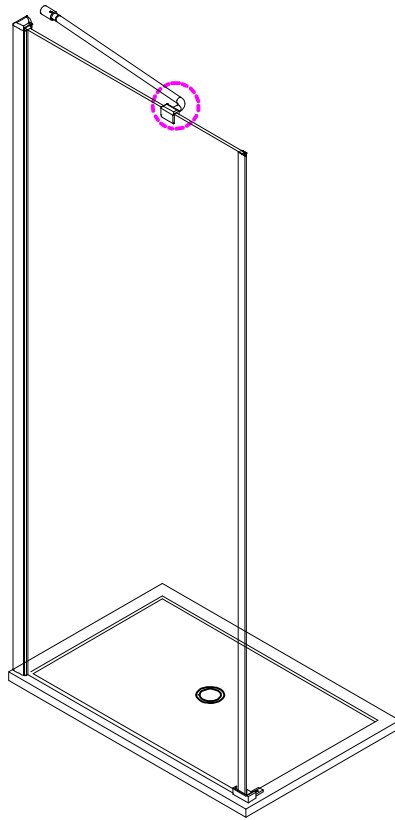

## ■ Installation

Please read these instructions carefully before start of installation.

The wall post has up to 20mm of adjustment for out of true wall situations.

**Ensure that the shower tray is fitted level and that after assembly of enclosure there is a full and continuous bead of sealant between the top of the shower tray and the tile joint.**

## ■ Shower Tray Installation

The shower tray must be sited against a structural wall.

Water proof walling or tiling should be fitted so that it sits on the top of the tray rim.

Ø8X30

㉘ x 4+4

ST5X30

㉙ x 3

ST4X15

This product is heavy and will require two people to install.

Ø8mm  
19 x3

Ø8X30

Installation instructions  
( For VERONA-Side panel )

This product is heavy and will require two people to install.

This product is heavy and will require two people to install.

This product is heavy and will require two people to install.