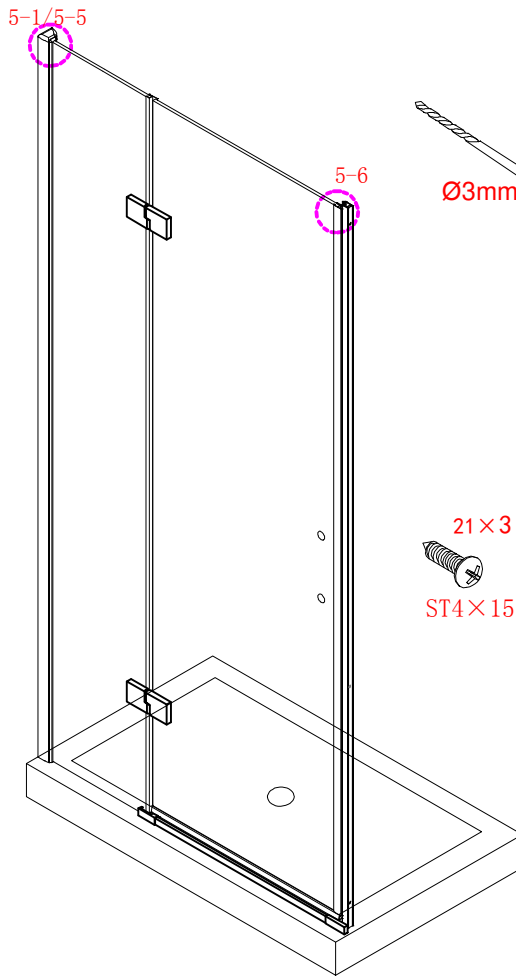

## ■ Installation

Please read these instructions carefully before start of installation.

The wall post has up to 20mm of adjustment for out of true wall situations.

**Ensure that the shower tray is fitted level and that after assembly of enclosure there is a full and continuous bead of sealant between the top of the shower tray and the tile joint.**

## ■ Shower Tray Installation

The shower tray must be sited against a structural wall.

Water proof walling or tiling should be fitted so that it sits on the top of the tray rim.

Ø8X30

㉘ x 4+4

ST5X30

㉙ x 3

ST4X15

This product is heavy and will require two people to install.

Ø8mm  
19 x3

Ø8X30

20 x3

ST5X30

This product is heavy and will require two people to install.

This product is heavy and will require two people to install.

This product is heavy and will require two people to install.

This product is heavy and will require two people to install.