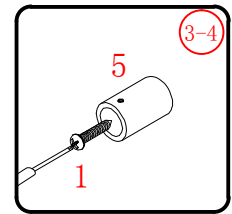

Installation instructions  
( For VERONA-Side panel )

This product is heavy and will require two people to install.

This product is heavy and will require two people to install.

This product is heavy and will require two people to install.