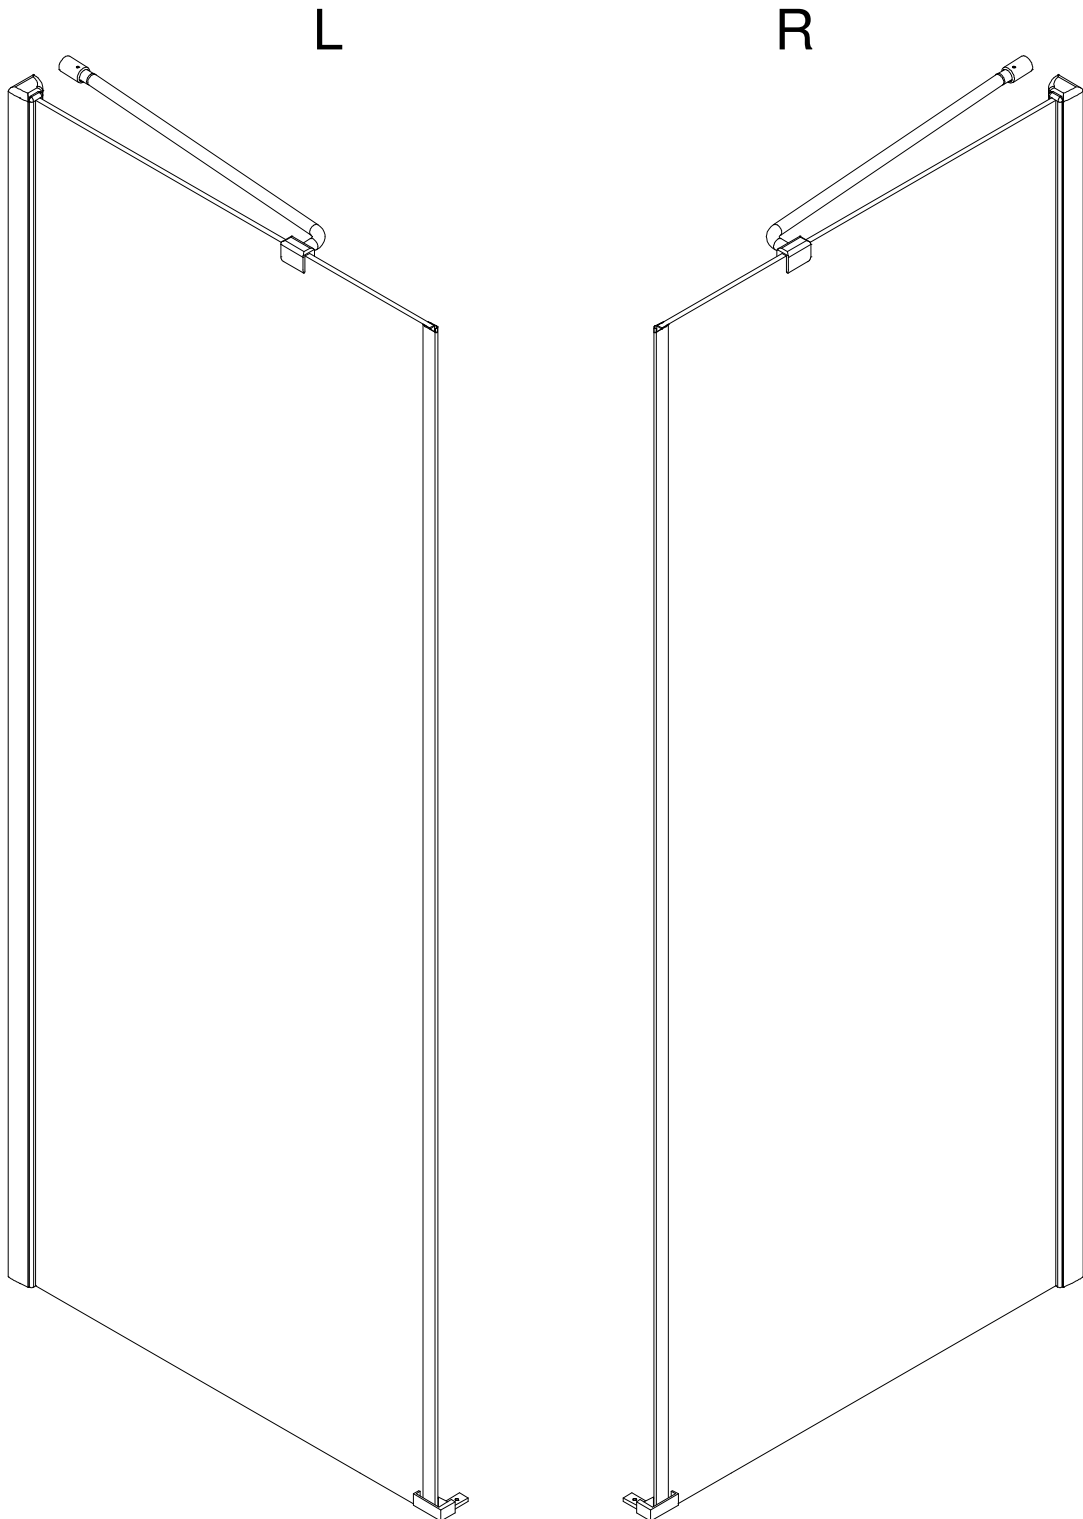

Installation instructions
(For VERONA-Side panel)