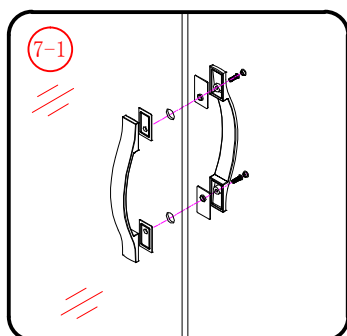

## ■ Installation

Please read these instructions carefully before start of installation.

The wall post has up to 20mm of adjustment for out of true wall situations.

**Ensure that the shower tray is fitted level and that after assembly of enclosure there is a full and continuous bead of sealant between the top of the shower tray and the tile joint.**

∅8X30
- ㉔ x 4+4

ST5X30
- ㉕ x 3

ST4X15
- ㉖ x 1

- ㉗ x 1

- ㉘ x 1

This product is heavy and will require two people to install.

Ø8mm  
19 x3

Ø8X30

20 x3

ST5X30

This product is heavy and will require two people to install.

This product is heavy and will require two people to install.

This product is heavy and will require two people to install.

This product is heavy and will require two people to install.