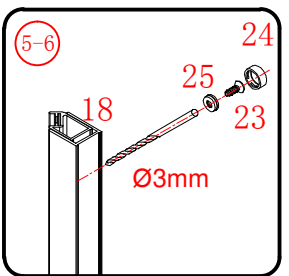

## ■ Installation

Please read these instructions carefully before start of installation.

The wall post has up to 20mm of adjustment for out of true wall situations.

**Ensure that the shower tray is fitted level and that after assembly of enclosure there is a full and continuous bead of sealant between the top of the shower tray and the tile joint.**

**L/R**
- ⑮ x 1

- ⑯ x 1

- ⑰ x 1

- ⑱ x 1

- ⑳ x 3

ST4X12
- ㉑ x 3

- ㉒ x 3

- ㉓ x 4+4

∅8X30
- ㉔ x 4+4

ST5X30
- ㉕ x 3

ST4X15
- ㉖ x 1

- ㉗ x 1

- ㉘ x 1

This product is heavy and will require two people to install.

Ø8mm  
19 x3

Ø8X30

20 x3

ST5X30

This product is heavy and will require two people to install.

This product is heavy and will require two people to install.

This product is heavy and will require two people to install.

This product is heavy and will require two people to install.