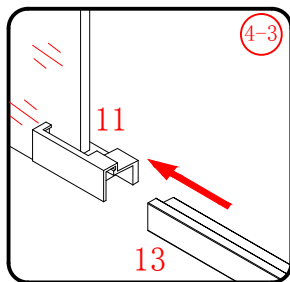

This product is heavy and will require two people to install.