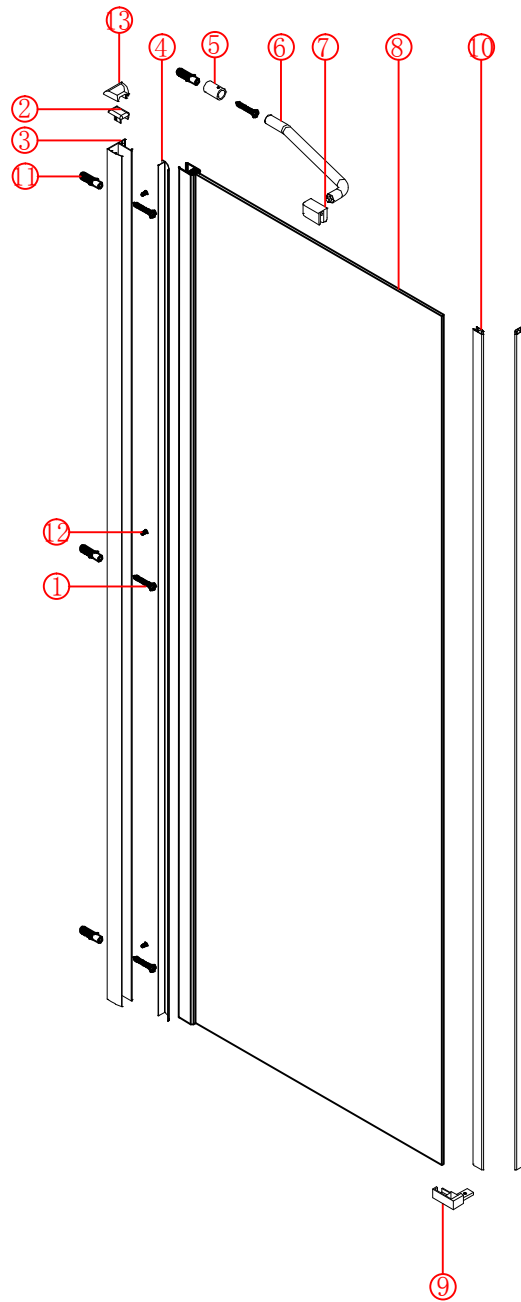

This product is heavy and will require two people to install.