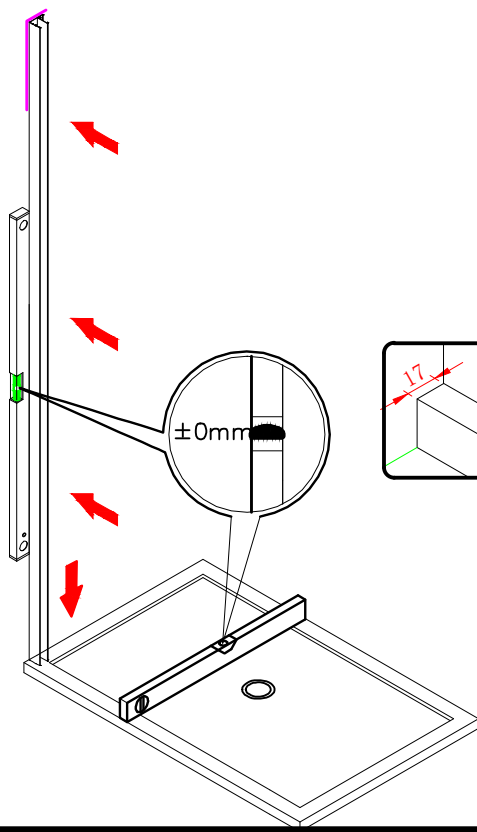

## ■ Installation

Please read these instructions carefully before start of installation.

The wall post has up to 20mm of adjustment for out of true wall situations.

**Ensure that the shower tray is fitted level and that after assembly of enclosure there is a full and continuous bead of sealant between the top of the shower tray and the tile joint.**

## ■ Shower Tray Installation

The shower tray must be sited against a structural wall.

Water proof walling or tiling should be fitted so that it sits on the top of the tray rim.

**L/R**
- ⑮ x 1

- ⑯ x 1

- ⑰ x 1

- ⑱ x 1

- ⑳ x 3

ST4X12
- ㉑ x 3

- ㉒ x 3

- ㉓ x 4+4

∅8X30
- ㉔ x 4+4

ST5X30
- ㉕ x 3

ST4X15
- ㉖ x 1

- ㉗ x 1

- ㉘ x 1

This product is heavy and will require two people to install.

Ø8mm  
19 x3

Ø8X30