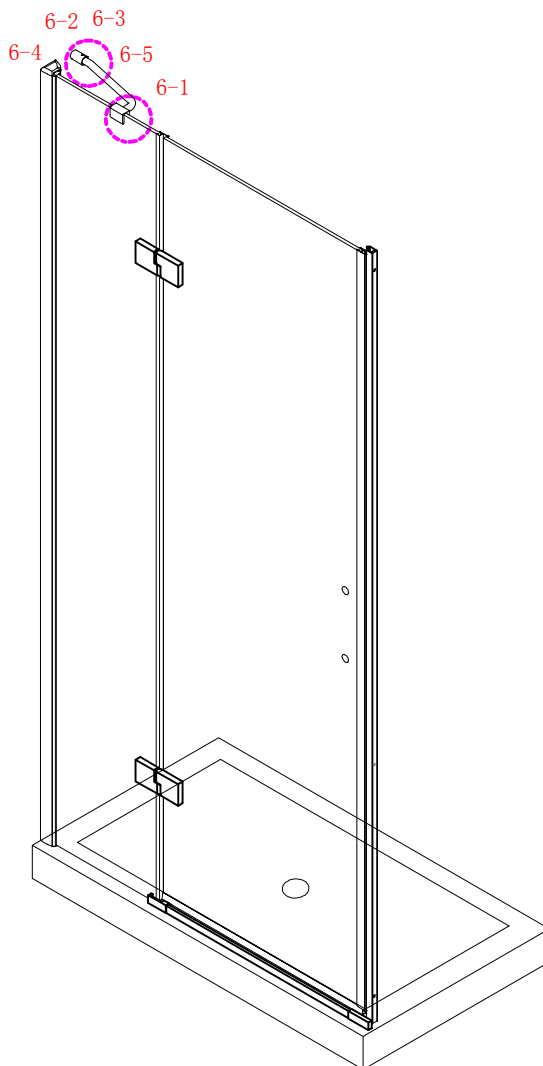

## ■ Installation

Please read these instructions carefully before start of installation.

The wall post has up to 20mm of adjustment for out of true wall situations.

**Ensure that the shower tray is fitted level and that after assembly of enclosure there is a full and continuous bead of sealant between the top of the shower tray and the tile joint.**

## ■ Shower Tray Installation

The shower tray must be sited against a structural wall.

Water proof walling or tiling should be fitted so that it sits on the top of the tray rim.

∅8X30
- ㉔ x 4+4

ST5X30
- ㉕ x 3

ST4X15
- ㉖ x 1

- ㉗ x 1

- ㉘ x 1

This product is heavy and will require two people to install.

Ø8mm  
19 x3

Ø8X30

20 x3

ST5X30

This product is heavy and will require two people to install.

This product is heavy and will require two people to install.

This product is heavy and will require two people to install.

This product is heavy and will require two people to install.