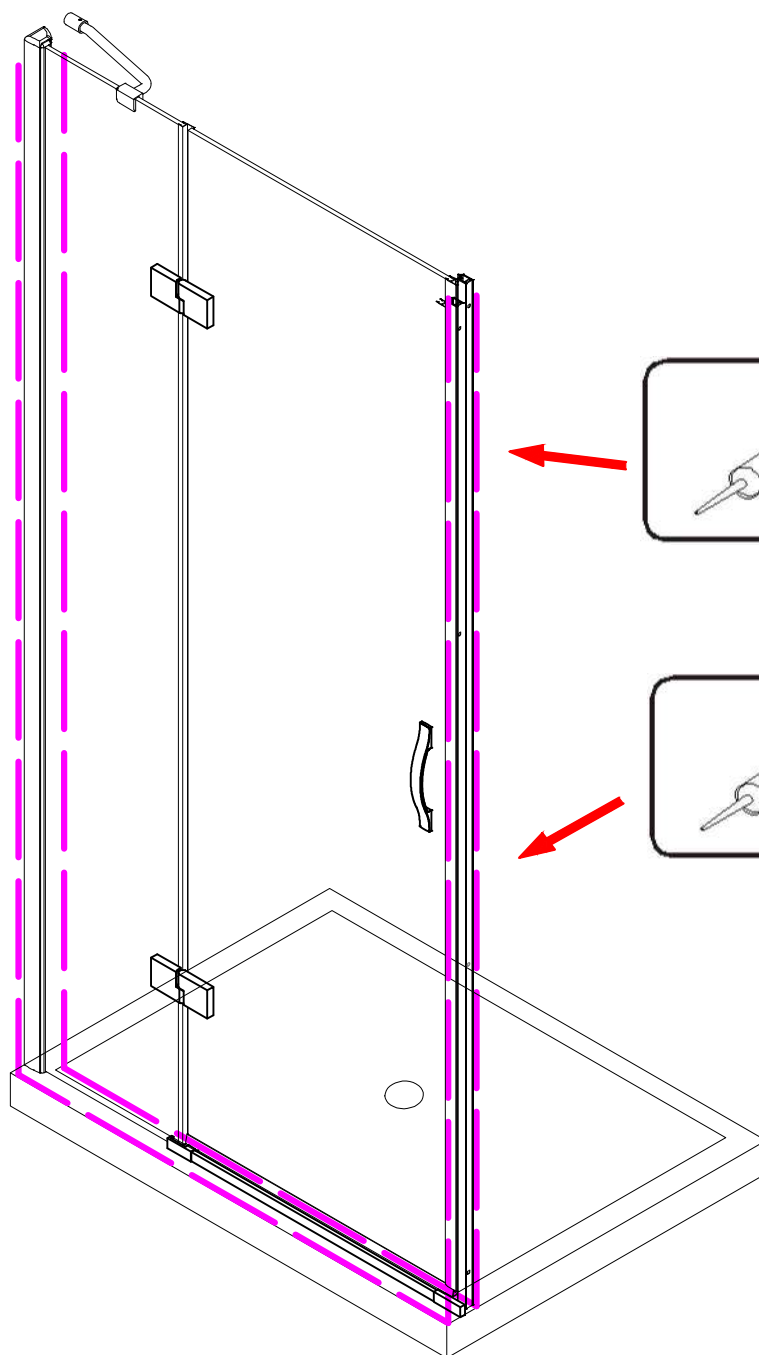

## ■ Installation

Please read these instructions carefully before start of installation.

The wall post has up to 20mm of adjustment for out of true wall situations.

**Ensure that the shower tray is fitted level and that after assembly of enclosure there is a full and continuous bead of sealant between the top of the shower tray and the tile joint.**

## ■ Shower Tray Installation

The shower tray must be sited against a structural wall.

Water proof walling or tiling should be fitted so that it sits on the top of the tray rim.

∅8X30
- ㉔ x 4+4

ST5X30
- ㉕ x 3

ST4X15
- ㉖ x 1

- ㉗ x 1

- ㉘ x 1

This product is heavy and will require two people to install.

Ø8mm  
19 x3

Ø8X30

20 x3

ST5X30

This product is heavy and will require two people to install.

This product is heavy and will require two people to install.

This product is heavy and will require two people to install.

This product is heavy and will require two people to install.