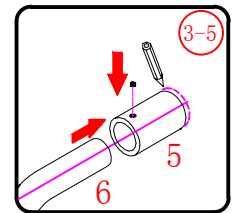

## ■ Installation

Please read these instructions carefully before start of installation.

The wall post has up to 20mm of adjustment for out of true wall situations.

**Ensure that the shower tray is fitted level and that after assembly of enclosure there is a full and continuous bead of sealant between the top of the shower tray and the tile joint.**

Installation instructions  
( For VERONA-Side panel )

This product is heavy and will require two people to install.

This product is heavy and will require two people to install.

This product is heavy and will require two people to install.