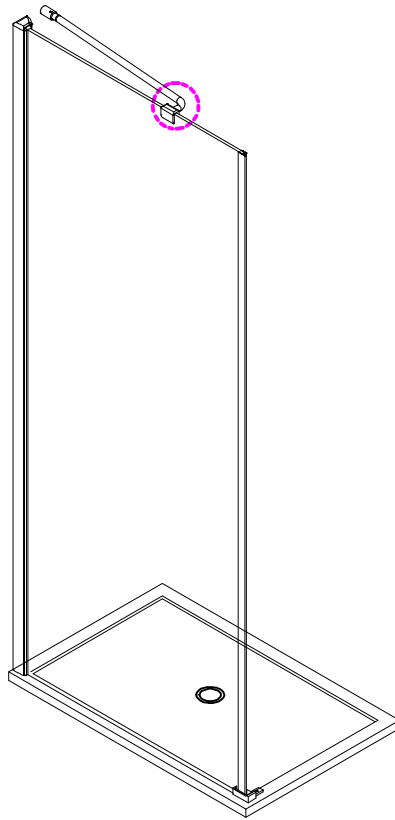

## ■ Installation

Please read these instructions carefully before start of installation.

The wall post has up to 20mm of adjustment for out of true wall situations.

**Ensure that the shower tray is fitted level and that after assembly of enclosure there is a full and continuous bead of sealant between the top of the shower tray and the tile joint.**

## ■ Shower Tray Installation

The shower tray must be sited against a structural wall.

Water proof walling or tiling should be fitted so that it sits on the top of the tray rim.

∅8X30
- ㉔ x 4+4

ST5X30
- ㉕ x 3

ST4X15
- ㉖ x 1

- ㉗ x 1

- ㉘ x 1

This product is heavy and will require two people to install.

Ø8mm  
19 x3

Ø8X30

Installation instructions  
( For VERONA-Side panel )

This product is heavy and will require two people to install.

This product is heavy and will require two people to install.

This product is heavy and will require two people to install.