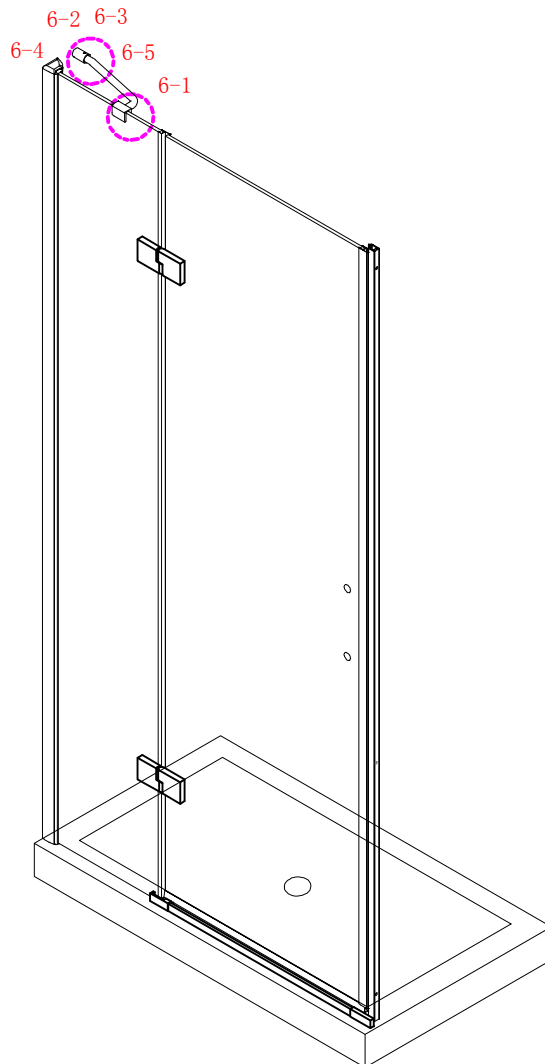

Note: Safety glass can not be re-worked.

■ Installation

Please read these instructions carefully before start of installation.

The wall post has up to 20mm of adjustment for out of true wall situations.

Ensure that the shower tray is fitted level and that after assembly of enclosure there is a full and continuous bead of sealant between the top of the shower tray and the tile joint.

- ⑰ x 1

- ⑱ x 1

- ⑳ x 3

ST4X12
- ㉑ x 3

- ㉒ x 3

- ㉓ x 4+4

∅8X30
- ㉔ x 4+4

ST5X30
- ㉕ x 3

ST4X15
- ㉖ x 1

- ㉗ x 1

- ㉘ x 1

- ㉙ x 1

- ㉚ x 3

This product is heavy and will require two people to install.

Ø8mm
19 x3

Ø8X30

20 x3
ST5X30

This product is heavy and will require two people to install.

This product is heavy and will require two people to install.

This product is heavy and will require two people to install.

This product is heavy and will require two people to install.