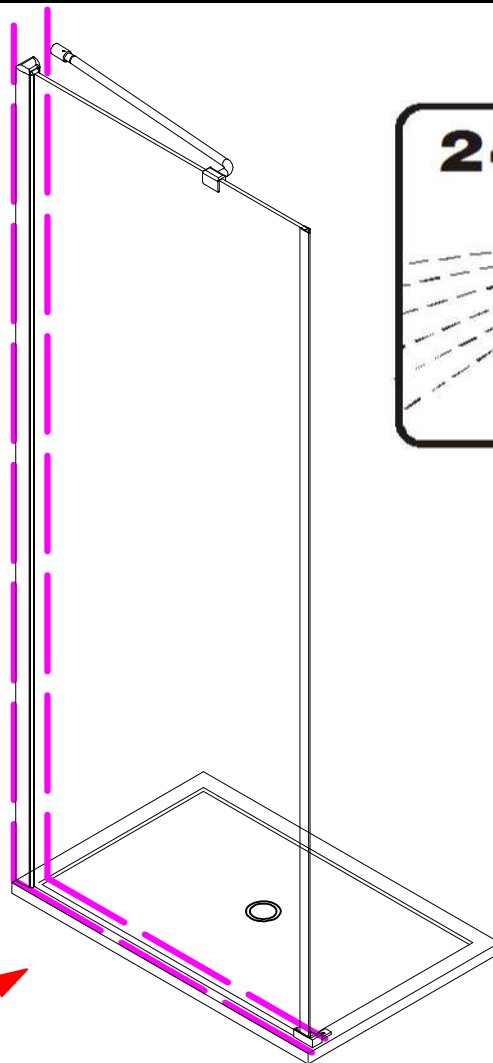

Note: Safety glass can not be re-worked.

■ Installation

Please read these instructions carefully before start of installation.

The wall post has up to 20mm of adjustment for out of true wall situations.

Ensure that the shower tray is fitted level and that after assembly of enclosure there is a full and continuous bead of sealant between the top of the shower tray and the tile joint.

- ⑰ x 1

- ⑱ x 1

- ⑳ x 3

ST4X12
- ㉑ x 3

- ㉒ x 3

- ㉓ x 4+4

∅8X30
- ㉔ x 4+4

ST5X30
- ㉕ x 3

ST4X15
- ㉖ x 1

- ㉗ x 1

- ㉘ x 1

- ㉙ x 1

- ㉚ x 3

This product is heavy and will require two people to install.

Ø8mm
19 x3

Ø8X30

Installation instructions
(For VERONA-Side panel)

This product is heavy and will require two people to install.

This product is heavy and will require two people to install.

This product is heavy and will require two people to install.