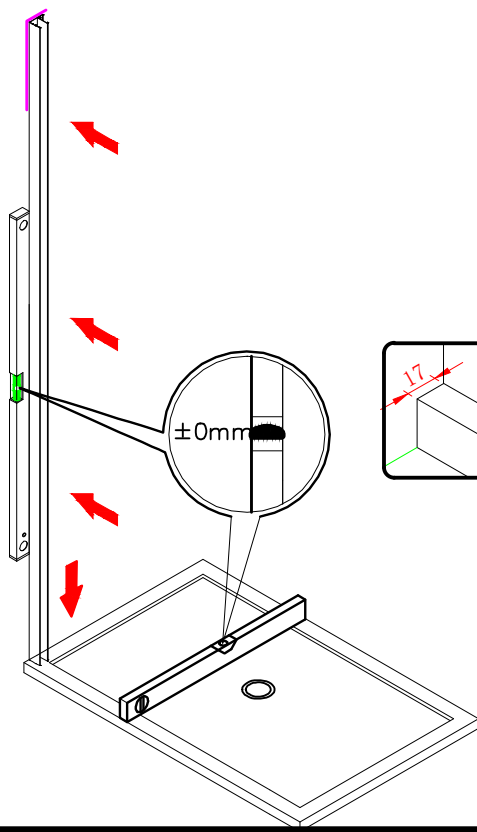

Note: Safety glass can not be re-worked.

■ Installation

Please read these instructions carefully before start of installation.

The wall post has up to 20mm of adjustment for out of true wall situations.

Ensure that the shower tray is fitted level and that after assembly of enclosure there is a full and continuous bead of sealant between the top of the shower tray and the tile joint.

- ⑰ x 1

- ⑱ x 1

- ⑳ x 3

ST4X12
- ㉑ x 3

- ㉒ x 3

- ㉓ x 4+4

∅8X30
- ㉔ x 4+4

ST5X30
- ㉕ x 3

ST4X15
- ㉖ x 1

- ㉗ x 1

- ㉘ x 1

- ㉙ x 1

- ㉚ x 3

This product is heavy and will require two people to install.

Ø8mm
19 x3

Ø8X30