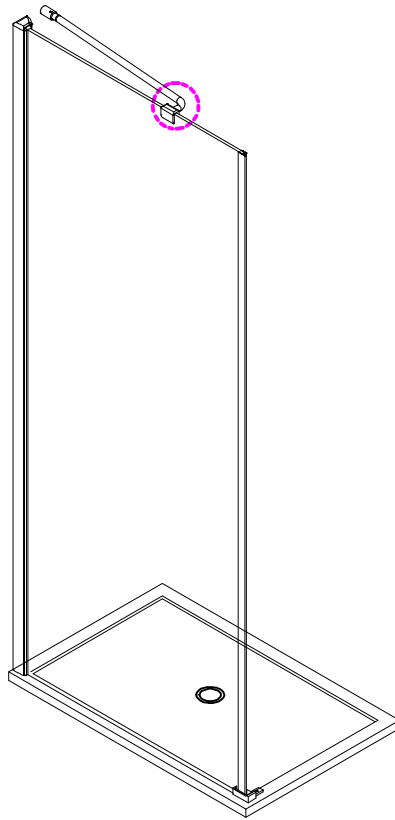

Note: Safety glass can not be re-worked.

■ Installation

Please read these instructions carefully before start of installation.

The wall post has up to 20mm of adjustment for out of true wall situations.

Ensure that the shower tray is fitted level and that after assembly of enclosure there is a full and continuous bead of sealant between the top of the shower tray and the tile joint.

- ⑰ x 1

- ⑱ x 1

- ⑳ x 3

ST4X12
- ㉑ x 3

- ㉒ x 3

- ㉓ x 4+4

∅8X30
- ㉔ x 4+4

ST5X30
- ㉕ x 3

ST4X15
- ㉖ x 1

- ㉗ x 1

- ㉘ x 1

- ㉙ x 1

- ㉚ x 3

This product is heavy and will require two people to install.

Ø8mm
19 x3

Ø8X30

Installation instructions
(For VERONA-Side panel)

This product is heavy and will require two people to install.

This product is heavy and will require two people to install.

This product is heavy and will require two people to install.