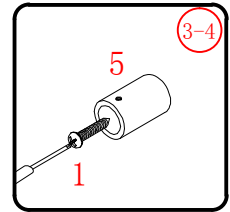

Installation instructions
(For VERONA-Side panel)

This product is heavy and will require two people to install.

This product is heavy and will require two people to install.

This product is heavy and will require two people to install.