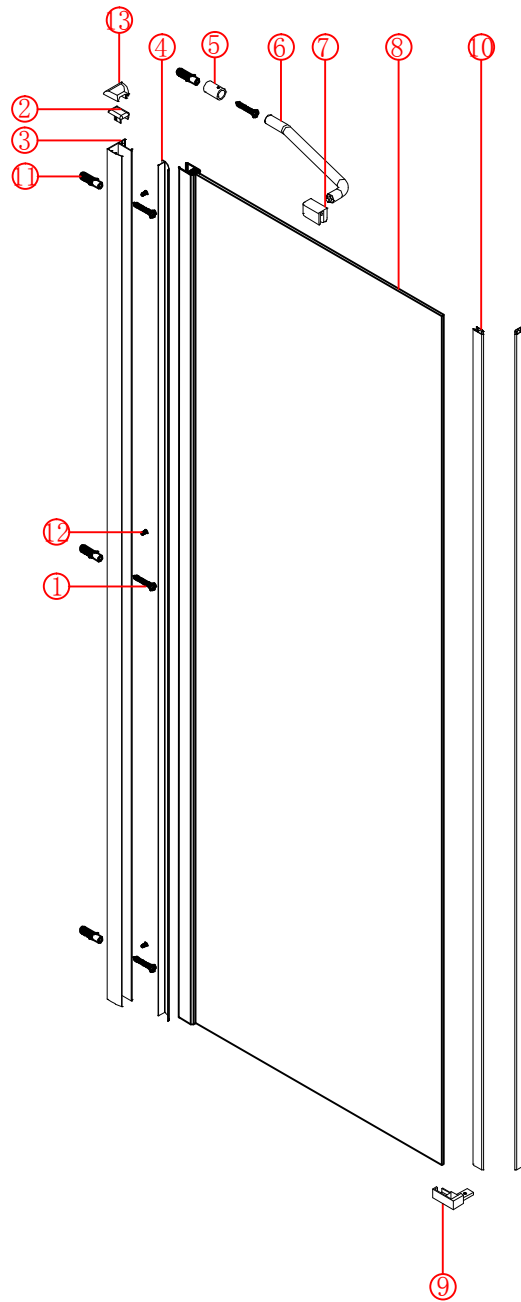

Note: Safety glass can not be re-worked.

■ Installation

Please read these instructions carefully before start of installation.

The wall post has up to 20mm of adjustment for out of true wall situations.

Ensure that the shower tray is fitted level and that after assembly of enclosure there is a full and continuous bead of sealant between the top of the shower tray and the tile joint.

■ Shower Tray Installation

The shower tray must be sited against a structural wall.

Water proof walling or tiling should be fitted so that it sits on the top of the tray rim.

■ Aftercare Instructions

After use, your shower should be cleaned with soap and water. This is particularly important in hard water districts where insoluble lime salts may be deposited and allowed to build up. Cleaners of a gritty or abrasive nature should not be used. Care should be taken to avoid contact with strong chemicals such as organic solvents and strippers.

20 x3
ST5X30

This product is heavy and will require two people to install.

This product is heavy and will require two people to install.

This product is heavy and will require two people to install.

This product is heavy and will require two people to install.

Installation instructions
(For VERONA-Side panel)

This product is heavy and will require two people to install.

This product is heavy and will require two people to install.

This product is heavy and will require two people to install.