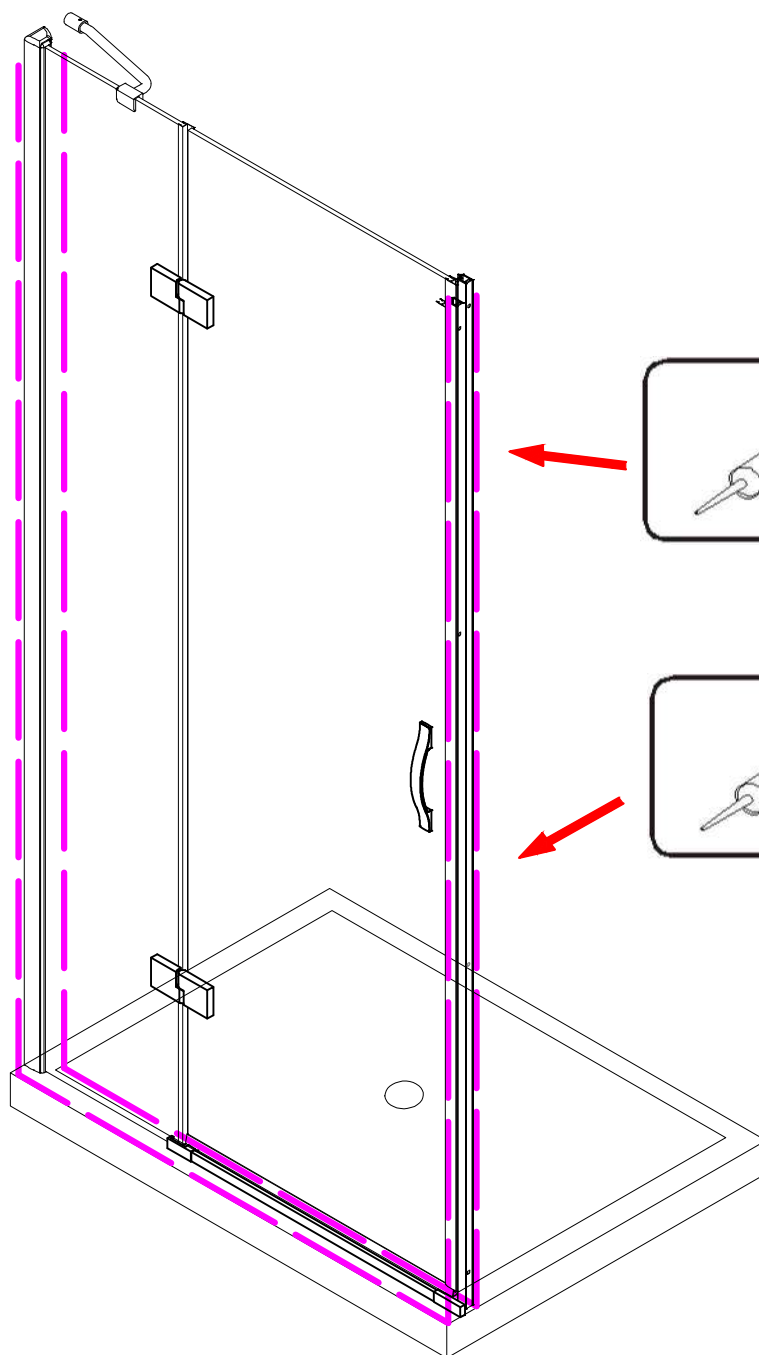

Note: Safety glass can not be re-worked.

■ Installation

Please read these instructions carefully before start of installation.

The wall post has up to 20mm of adjustment for out of true wall situations.

Ensure that the shower tray is fitted level and that after assembly of enclosure there is a full and continuous bead of sealant between the top of the shower tray and the tile joint.

ST4X15
- ㉖ x 1

- ㉗ x 1

- ㉘ x 1

- ㉙ x 1

- ㉚ x 3

This product is heavy and will require two people to install.

Ø8mm
19 x3

Ø8X30

20 x3
ST5X30

This product is heavy and will require two people to install.

This product is heavy and will require two people to install.

This product is heavy and will require two people to install.

This product is heavy and will require two people to install.

Installation instructions
(For VERONA-Side panel)

This product is heavy and will require two people to install.

This product is heavy and will require two people to install.

This product is heavy and will require two people to install.