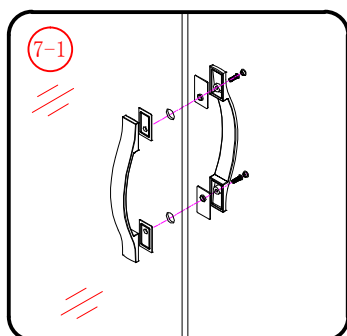

Note: Safety glass can not be re-worked.

■ Installation

Please read these instructions carefully before start of installation.

The wall post has up to 20mm of adjustment for out of true wall situations.

Ensure that the shower tray is fitted level and that after assembly of enclosure there is a full and continuous bead of sealant between the top of the shower tray and the tile joint.

ST4X15
- ㉖ x 1

- ㉗ x 1

- ㉘ x 1

- ㉙ x 1

- ㉚ x 3

This product is heavy and will require two people to install.

Ø8mm
19 x3

Ø8X30

20 x3
ST5X30

This product is heavy and will require two people to install.

This product is heavy and will require two people to install.

This product is heavy and will require two people to install.

This product is heavy and will require two people to install.