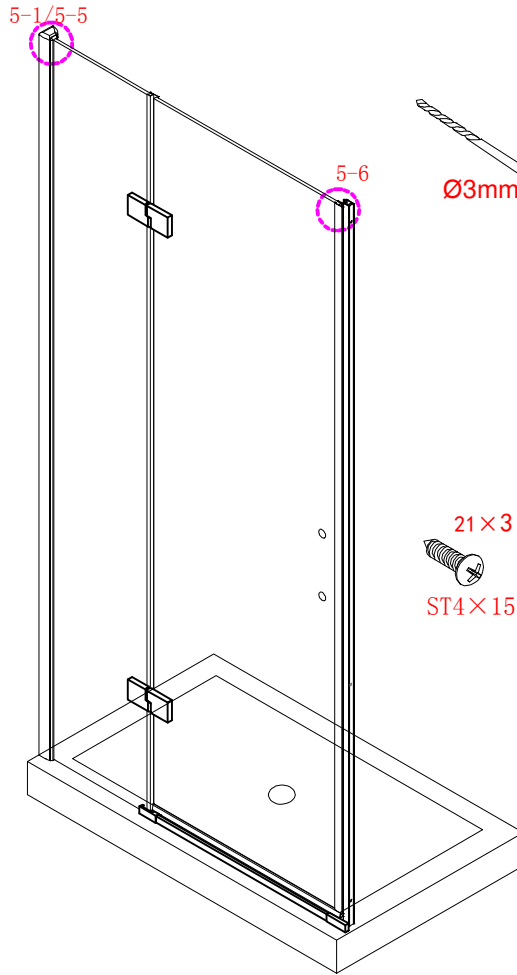

Note: Safety glass can not be re-worked.

■ Installation

Please read these instructions carefully before start of installation.

The wall post has up to 20mm of adjustment for out of true wall situations.

Ensure that the shower tray is fitted level and that after assembly of enclosure there is a full and continuous bead of sealant between the top of the shower tray and the tile joint.

- ⑰ x 1

- ⑱ x 1

- ⑳ x 3

ST4X12
- ㉑ x 3

- ㉒ x 3

- ㉓ x 4+4

∅8X30
- ㉔ x 4+4

ST5X30
- ㉕ x 3

ST4X15
- ㉖ x 1

- ㉗ x 1

- ㉘ x 1

- ㉙ x 1

- ㉚ x 3

This product is heavy and will require two people to install.

Ø8mm
19 x3

Ø8X30

20 x3
ST5X30

This product is heavy and will require two people to install.

This product is heavy and will require two people to install.

This product is heavy and will require two people to install.

This product is heavy and will require two people to install.