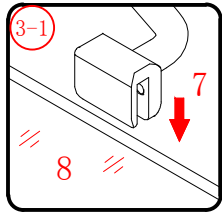

- ㉖ x 1

- ㉗ x 4+4

∅8X30
- ㉘ x 4+4

ST5X30
- ㉙ x 3

ST4X15

 This product is heavy and will require two people to install. 

Ø8mm
19 x3

Ø8X30

Installation instructions
(For VERONA-Side panel)

This product is heavy and will require two people to install.

This product is heavy and will require two people to install.

This product is heavy and will require two people to install.