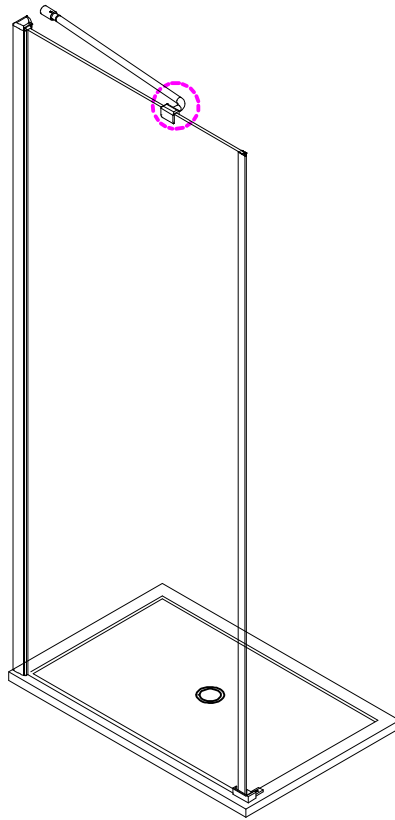

Note: Safety glass can not be re-worked.

■ Installation

Please read these instructions carefully before start of installation.

The wall post has up to 20mm of adjustment for out of true wall situations.

Ensure that the shower tray is fitted level and that after assembly of enclosure there is a full and continuous bead of sealant between the top of the shower tray and the tile joint.

- ㉖ x 1

- ㉗ x 4+4

∅8X30
- ㉘ x 4+4

ST5X30
- ㉙ x 3

ST4X15

 This product is heavy and will require two people to install. 

Ø8mm
19 x3

Ø8X30

Installation instructions
(For VERONA-Side panel)

This product is heavy and will require two people to install.

This product is heavy and will require two people to install.

This product is heavy and will require two people to install.