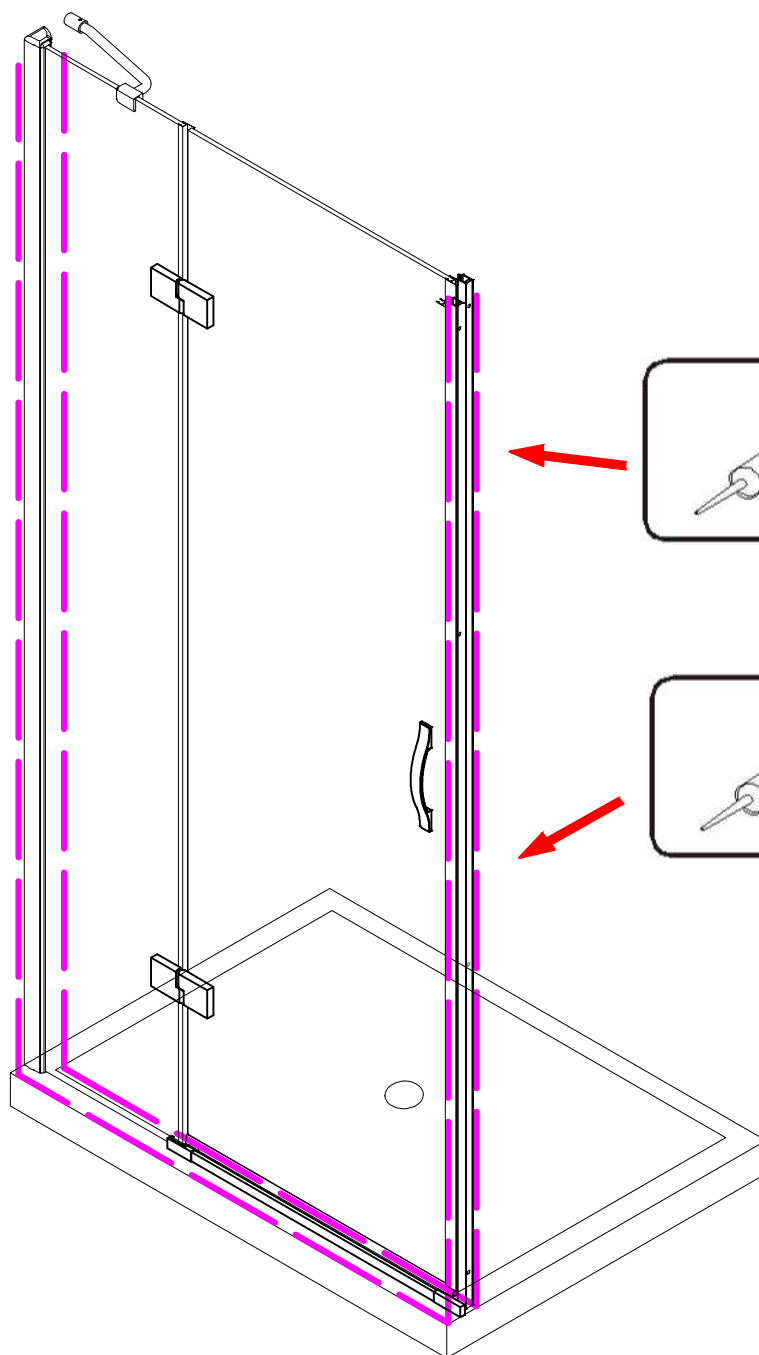

Note: Safety glass can not be re-worked.

■ Installation

Please read these instructions carefully before start of installation.

The wall post has up to 20mm of adjustment for out of true wall situations.

Ensure that the shower tray is fitted level and that after assembly of enclosure there is a full and continuous bead of sealant between the top of the shower tray and the tile joint.

- ㉖ x 1

- ㉗ x 4+4

∅8X30
- ㉘ x 4+4

ST5X30
- ㉙ x 3

ST4X15

 This product is heavy and will require two people to install. 

Ø8mm
19 x3

Ø8X30

20 x3

ST5X30

This product is heavy and will require two people to install.

This product is heavy and will require two people to install.

This product is heavy and will require two people to install.

This product is heavy and will require two people to install.

Installation instructions
(For VERONA-Side panel)

This product is heavy and will require two people to install.

This product is heavy and will require two people to install.

This product is heavy and will require two people to install.