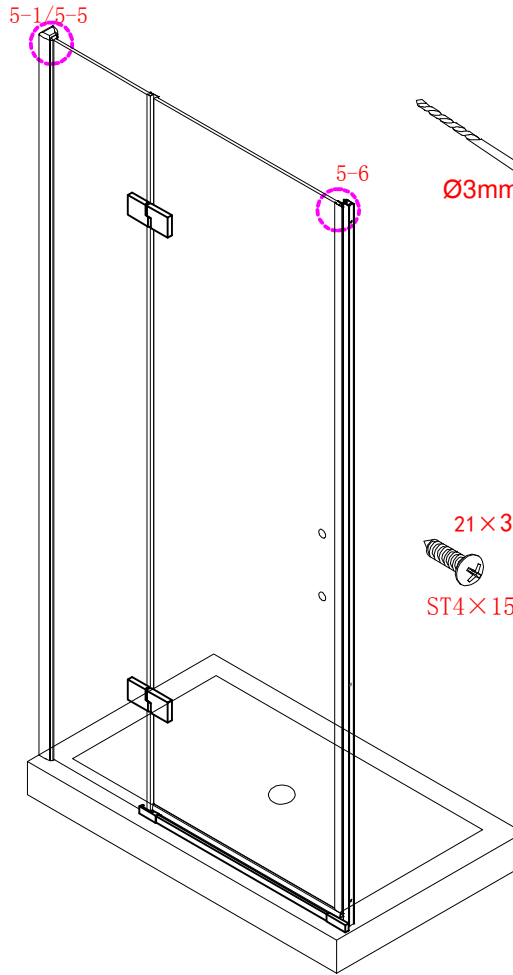

Note: Safety glass can not be re-worked.

■ Installation

Please read these instructions carefully before start of installation.

The wall post has up to 20mm of adjustment for out of true wall situations.

Ensure that the shower tray is fitted level and that after assembly of enclosure there is a full and continuous bead of sealant between the top of the shower tray and the tile joint.

- ㉖ x 1

- ㉗ x 4+4

∅8X30
- ㉘ x 4+4

ST5X30
- ㉙ x 3

ST4X15

 This product is heavy and will require two people to install. 

Ø8mm
19 x3

Ø8X30

20 x3

ST5X30

This product is heavy and will require two people to install.

This product is heavy and will require two people to install.

This product is heavy and will require two people to install.

This product is heavy and will require two people to install.