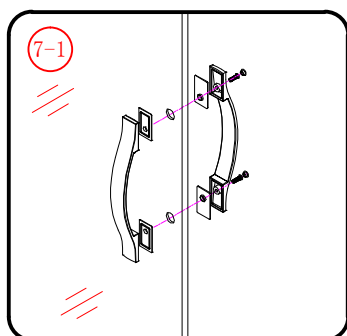

Note: Safety glass can not be re-worked.

■ Installation

Please read these instructions carefully before start of installation.

The wall post has up to 20mm of adjustment for out of true wall situations.

Ensure that the shower tray is fitted level and that after assembly of enclosure there is a full and continuous bead of sealant between the top of the shower tray and the tile joint.

- ㉖ x 1

- ㉗ x 4+4

∅8X30
- ㉘ x 4+4

ST5X30
- ㉙ x 3

ST4X15

 This product is heavy and will require two people to install. 

Ø8mm
19 x3

Ø8X30

20 x3

ST5X30

This product is heavy and will require two people to install.

This product is heavy and will require two people to install.

This product is heavy and will require two people to install.

This product is heavy and will require two people to install.