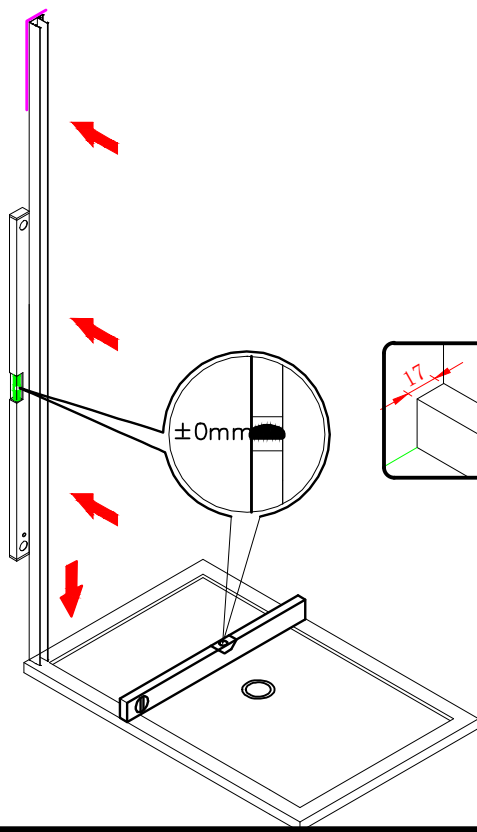

Note: Safety glass can not be re-worked.

■ Installation

Please read these instructions carefully before start of installation.

The wall post has up to 20mm of adjustment for out of true wall situations.

Ensure that the shower tray is fitted level and that after assembly of enclosure there is a full and continuous bead of sealant between the top of the shower tray and the tile joint.

- ㉖ x 1

- ㉗ x 4+4

∅8X30
- ㉘ x 4+4

ST5X30
- ㉙ x 3

ST4X15

 This product is heavy and will require two people to install. 

Ø8mm
19 x3

Ø8X30