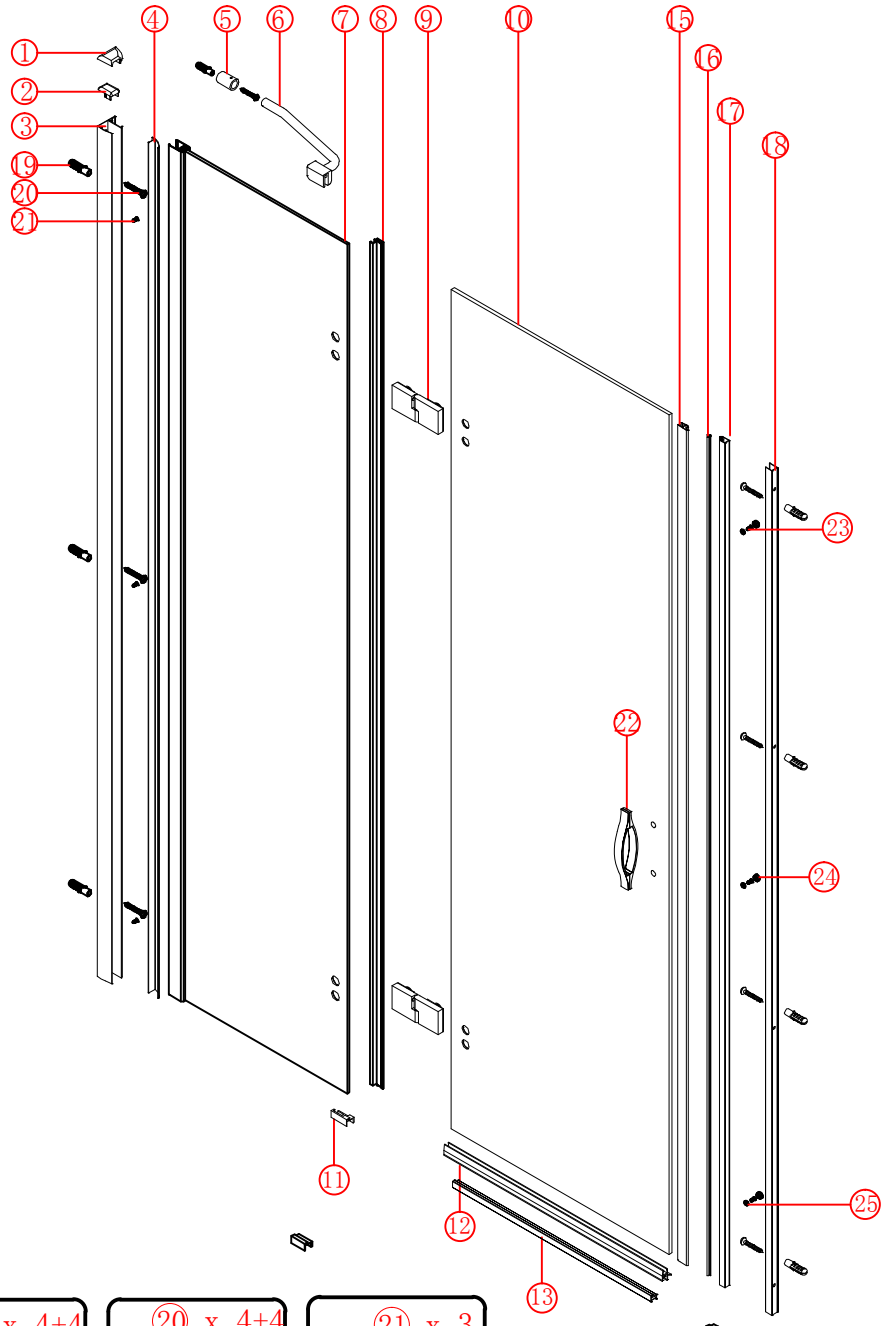

Note: Safety glass can not be re-worked.

■ Installation

Please read these instructions carefully before start of installation.

The wall post has up to 20mm of adjustment for out of true wall situations.

Ensure that the shower tray is fitted level and that after assembly of enclosure there is a full and continuous bead of sealant between the top of the shower tray and the tile joint.

- ① x 2

L&R
- ② x 1

- ③ x 1

- ④ x 1

- ⑤ x 1

- ⑥ x 1

- ⑦ x 1

- ⑧ x 1