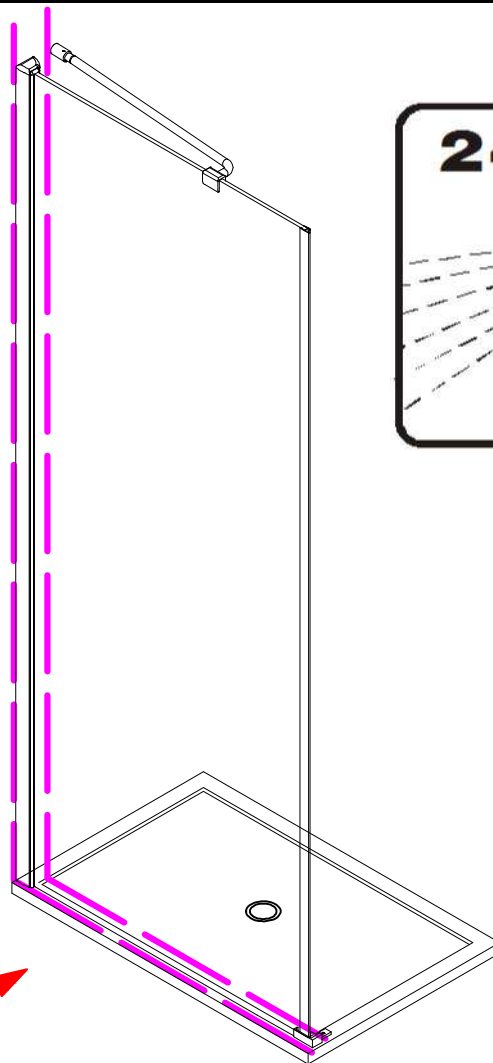

Note: Safety glass can not be re-worked.

■ Installation

Please read these instructions carefully before start of installation.

The wall post has up to 20mm of adjustment for out of true wall situations.

Ensure that the shower tray is fitted level and that after assembly of enclosure there is a full and continuous bead of sealant between the top of the shower tray and the tile joint.

- ㉖ x 1

- ㉗ x 4+4

∅8X30
- ㉘ x 4+4

ST5X30
- ㉙ x 3

ST4X15

 This product is heavy and will require two people to install. 

Ø8mm
19 x3

Ø8X30

Installation instructions
(For VERONA-Side panel)

This product is heavy and will require two people to install.

This product is heavy and will require two people to install.

This product is heavy and will require two people to install.