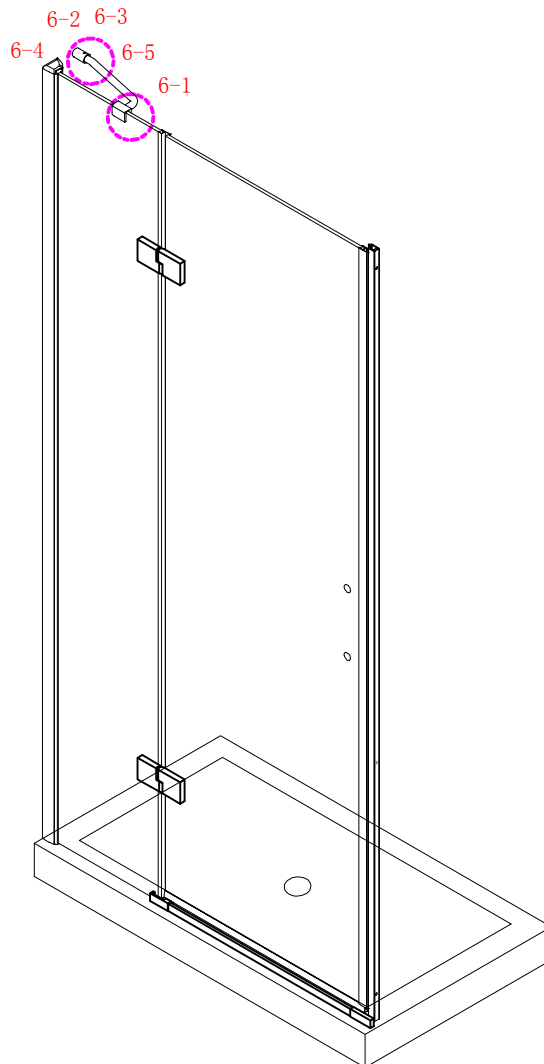

Note: Safety glass can not be re-worked.

■ Installation

Please read these instructions carefully before start of installation.

The wall post has up to 20mm of adjustment for out of true wall situations.

Ensure that the shower tray is fitted level and that after assembly of enclosure there is a full and continuous bead of sealant between the top of the shower tray and the tile joint.

- ㉖ x 1

- ㉗ x 4+4

∅8X30
- ㉘ x 4+4

ST5X30
- ㉙ x 3

ST4X15

 This product is heavy and will require two people to install. 

Ø8mm
19 x3

Ø8X30

20 x3

ST5X30

This product is heavy and will require two people to install.

This product is heavy and will require two people to install.

This product is heavy and will require two people to install.

This product is heavy and will require two people to install.