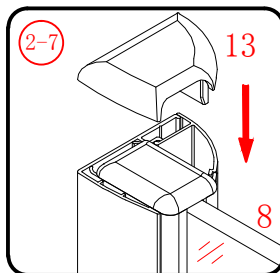

This product is heavy and will require two people to install.