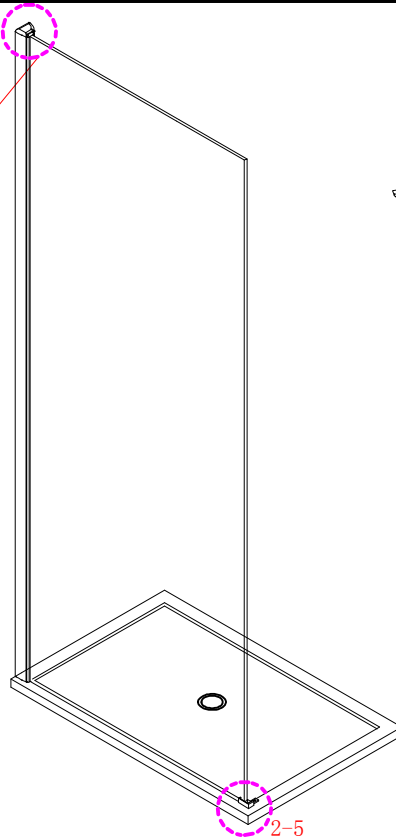

This product is heavy and will require two people to install.