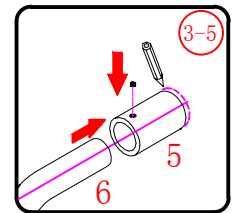

This product is heavy and will require two people to install.