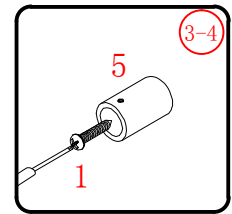

This product is heavy and will require two people to install.