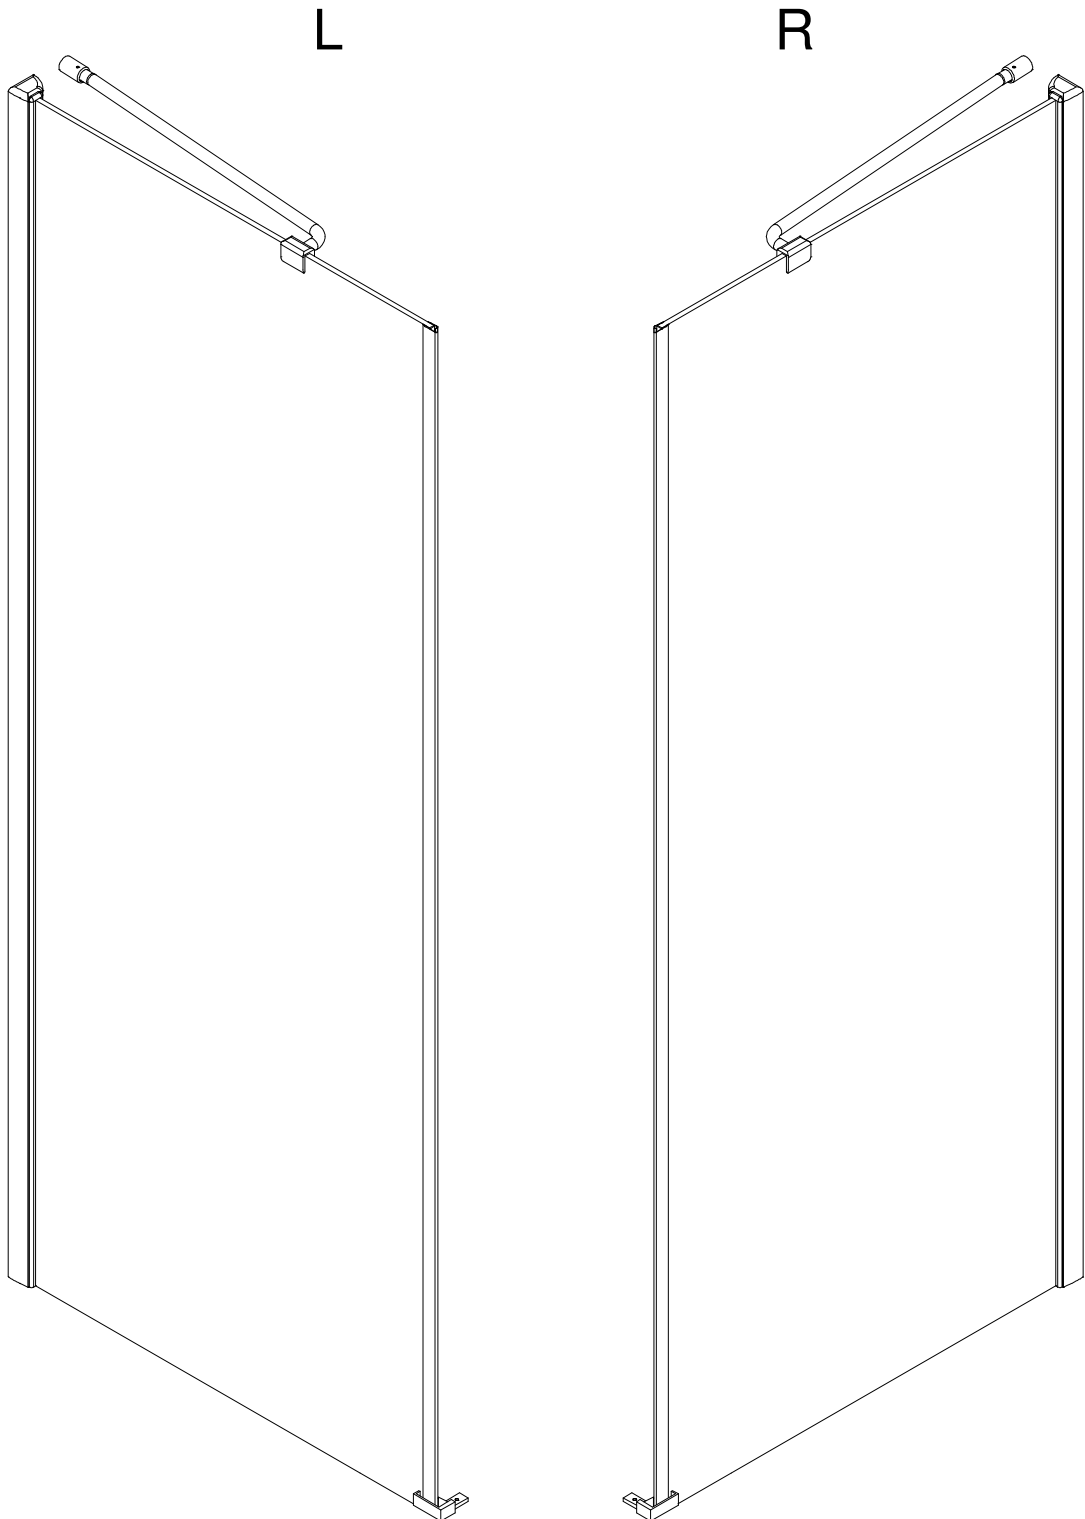

CEZARES®

Hinged door

Installation instructions

(For BERGAMO-60/(30/40/50/60))

BERGAMO-13

BERGAMO-A-1/BERGAMO-AH-1

BERGAMO-A-2/BERGAMO-AH-2

■ General Information

Note: Safety glass can not be re-worked.

■ Installation

Please read these instructions carefully before start of installation.

The wall post has up to 20mm of adjustment for out of true wall situations.

Ensure that the shower tray is fitted level and that after assembly of enclosure there is a full and continuous bead of sealant between the top of the shower tray and the tile joint.

㉒ x 3

- ㉓ x 1

㉔ x 1

This product is heavy and will require two people to install.

Ø8mm
19 x3

Ø8X30

20 x3
ST5X30

This product is heavy and will require two people to install.

This product is heavy and will require two people to install.

This product is heavy and will require two people to install.

This product is heavy and will require two people to install.

Installation instructions
(For VERONA-Side panel)