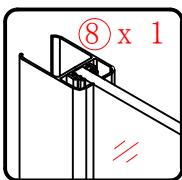

㉒ x 3

- ㉓ x 1

㉔ x 1

This product is heavy and will require two people to install.

Ø8mm
19 x3

Ø8X30

20 x3
ST5X30

This product is heavy and will require two people to install.

This product is heavy and will require two people to install.

This product is heavy and will require two people to install.

This product is heavy and will require two people to install.

Installation instructions
(For VERONA-Side panel)

This product is heavy and will require two people to install.

This product is heavy and will require two people to install.

This product is heavy and will require two people to install.