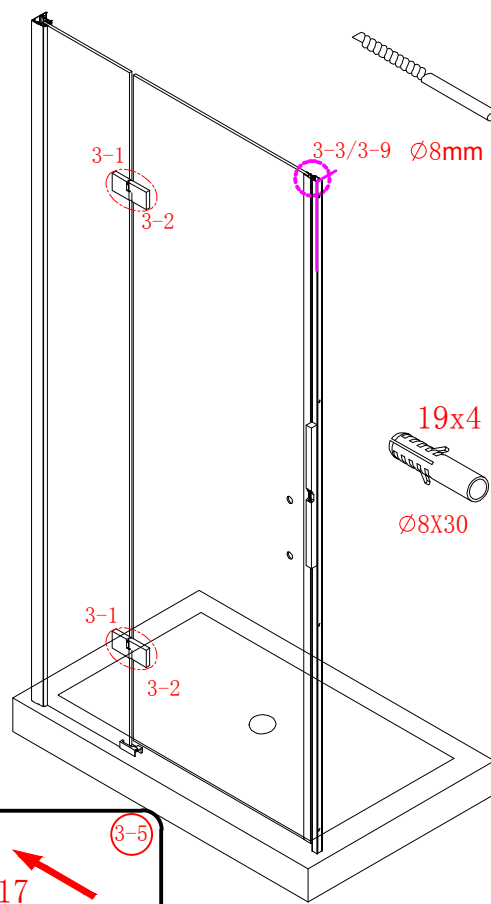

Note: Safety glass can not be re-worked.

■ Installation

Please read these instructions carefully before start of installation.

The wall post has up to 20mm of adjustment for out of true wall situations.

Ensure that the shower tray is fitted level and that after assembly of enclosure there is a full and continuous bead of sealant between the top of the shower tray and the tile joint.

L/R

- ⑮ x 1

⑯ x 1

⑰ x 1

⑱ x 1

⑳ x 3

ST4X12

㉑ x 3

㉒ x 3

- ㉓ x 1

㉔ x 1

This product is heavy and will require two people to install.

Ø8mm
19 x3

Ø8X30

20 x3
ST5X30

This product is heavy and will require two people to install.