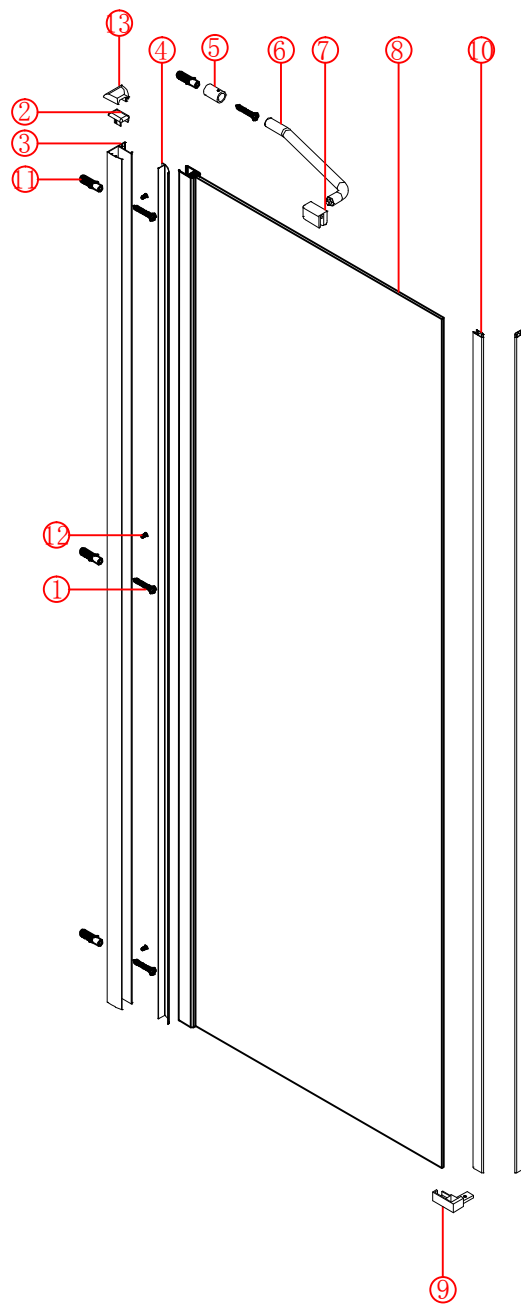

Note: Safety glass can not be re-worked.

■ Installation

Please read these instructions carefully before start of installation.

The wall post has up to 20mm of adjustment for out of true wall situations.

Ensure that the shower tray is fitted level and that after assembly of enclosure there is a full and continuous bead of sealant between the top of the shower tray and the tile joint.

■ Shower Tray Installation

The shower tray must be sited against a structural wall.

Water proof walling or tiling should be fitted so that it sits on the top of the tray rim.

■ Aftercare Instructions

After use, your shower should be cleaned with soap and water. This is particularly important in hard water districts where insoluble lime salts may be deposited and allowed to build up. Cleaners of a gritty or abrasive nature should not be used. Care should be taken to avoid contact with strong chemicals such as organic solvents and strippers.

㉒ x 3

- ㉓ x 1

㉔ x 1

This product is heavy and will require two people to install.

Ø8mm
19 x3

Ø8X30

20 x3
ST5X30

This product is heavy and will require two people to install.

This product is heavy and will require two people to install.

This product is heavy and will require two people to install.

This product is heavy and will require two people to install.

Installation instructions
(For VERONA-Side panel)