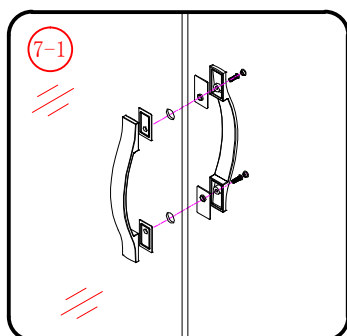

## ■ Installation

Please read these instructions carefully before start of installation.

The wall post has up to 20mm of adjustment for out of true wall situations.

**Ensure that the shower tray is fitted level and that after assembly of enclosure there is a full and continuous bead of sealant between the top of the shower tray and the tile joint.**

ST4X12

㉑ x 3

㉒ x 3

- ㉓ x 1

㉔ x 1

This product is heavy and will require two people to install.

Ø8mm  
19 x3

Ø8X30

20 x3  
ST5X30

This product is heavy and will require two people to install.

This product is heavy and will require two people to install.

This product is heavy and will require two people to install.

This product is heavy and will require two people to install.