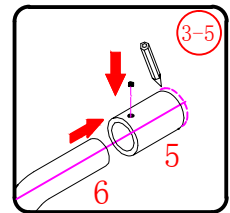

## ■ Installation

Please read these instructions carefully before start of installation.

The wall post has up to 20mm of adjustment for out of true wall situations.

**Ensure that the shower tray is fitted level and that after assembly of enclosure there is a full and continuous bead of sealant between the top of the shower tray and the tile joint.**

Installation instructions  
( For VERONA-Side panel )

This product is heavy and will require two people to install.

This product is heavy and will require two people to install.

This product is heavy and will require two people to install.