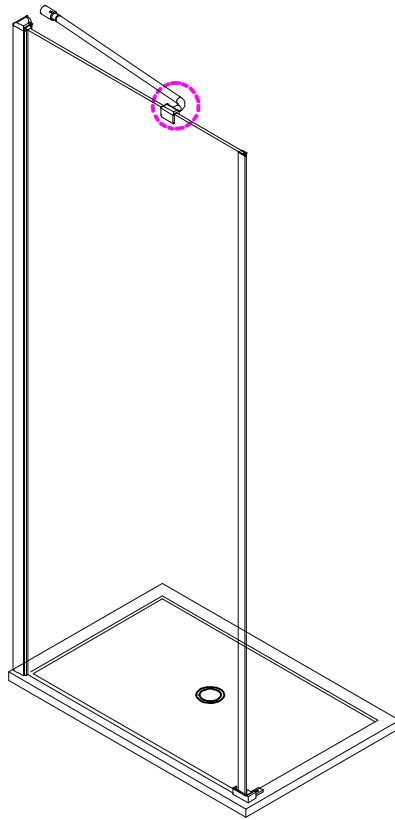

## ■ Installation

Please read these instructions carefully before start of installation.

The wall post has up to 20mm of adjustment for out of true wall situations.

**Ensure that the shower tray is fitted level and that after assembly of enclosure there is a full and continuous bead of sealant between the top of the shower tray and the tile joint.**

## ■ Shower Tray Installation

The shower tray must be sited against a structural wall.

Water proof walling or tiling should be fitted so that it sits on the top of the tray rim.

Installation instructions  
( For VERONA-Side panel )

This product is heavy and will require two people to install.

This product is heavy and will require two people to install.

This product is heavy and will require two people to install.