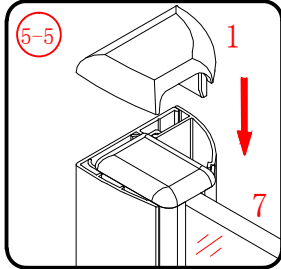

## ■ Installation

Please read these instructions carefully before start of installation.

The wall post has up to 20mm of adjustment for out of true wall situations.

**Ensure that the shower tray is fitted level and that after assembly of enclosure there is a full and continuous bead of sealant between the top of the shower tray and the tile joint.**

ST4X12

㉑ x 3

㉒ x 3

- ㉓ x 1

㉔ x 1

This product is heavy and will require two people to install.

Ø8mm  
19 x3

Ø8X30

20 x3  
ST5X30

This product is heavy and will require two people to install.

This product is heavy and will require two people to install.

This product is heavy and will require two people to install.

This product is heavy and will require two people to install.