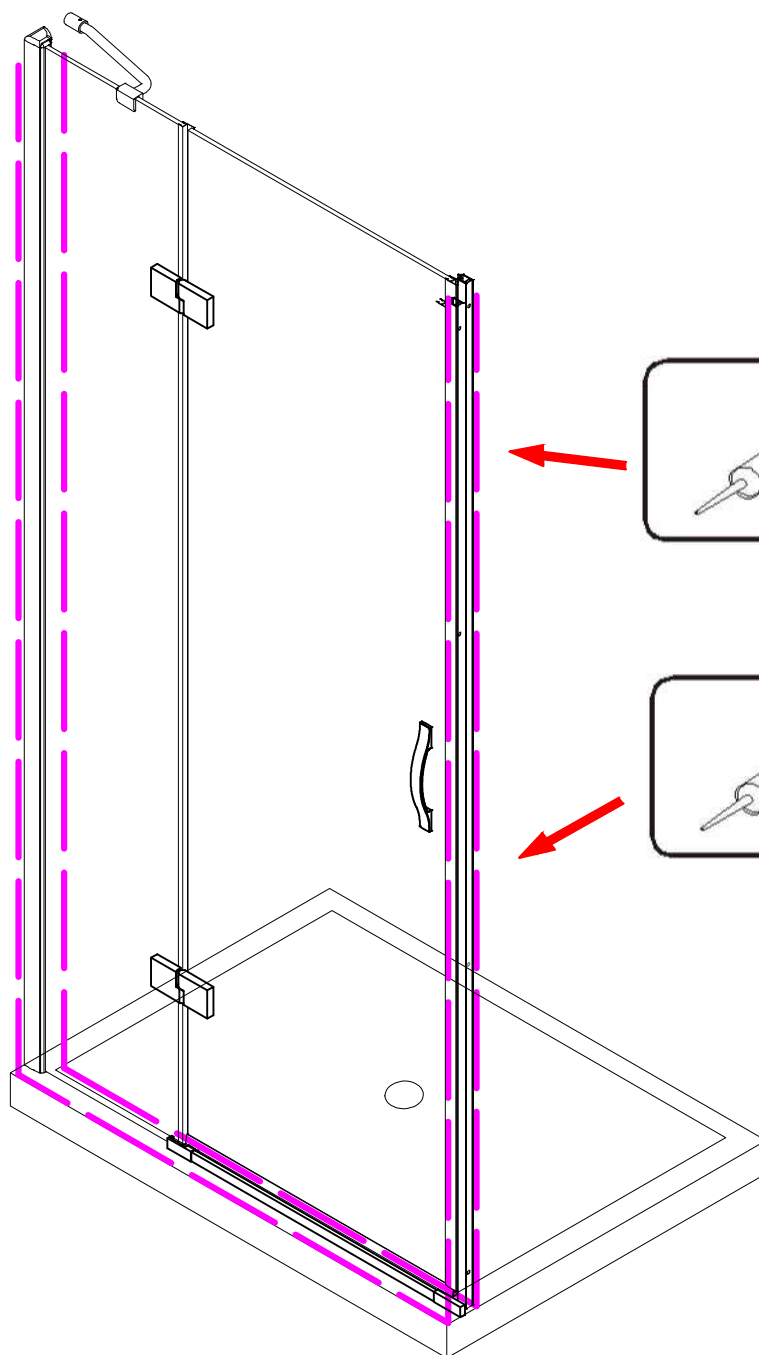

## ■ Installation

Please read these instructions carefully before start of installation.

The wall post has up to 20mm of adjustment for out of true wall situations.

**Ensure that the shower tray is fitted level and that after assembly of enclosure there is a full and continuous bead of sealant between the top of the shower tray and the tile joint.**

## ■ Shower Tray Installation

The shower tray must be sited against a structural wall.

Water proof walling or tiling should be fitted so that it sits on the top of the tray rim.

20 x3  
ST5X30

This product is heavy and will require two people to install.

This product is heavy and will require two people to install.

This product is heavy and will require two people to install.

This product is heavy and will require two people to install.

Installation instructions  
( For VERONA-Side panel )

This product is heavy and will require two people to install.

This product is heavy and will require two people to install.

This product is heavy and will require two people to install.