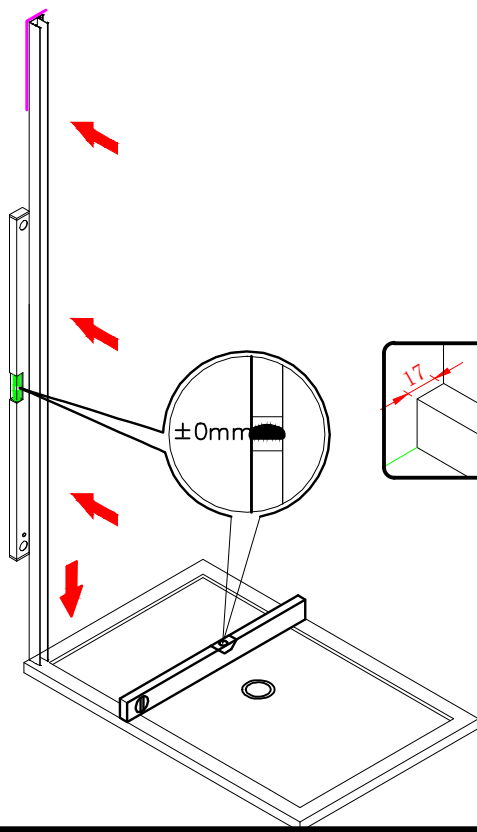

## ■ Installation

Please read these instructions carefully before start of installation.

The wall post has up to 20mm of adjustment for out of true wall situations.

**Ensure that the shower tray is fitted level and that after assembly of enclosure there is a full and continuous bead of sealant between the top of the shower tray and the tile joint.**

## ■ Shower Tray Installation

The shower tray must be sited against a structural wall.

Water proof walling or tiling should be fitted so that it sits on the top of the tray rim.

ST4X12

㉑ x 3

㉒ x 3

- ㉓ x 1

㉔ x 1

This product is heavy and will require two people to install.

Ø8mm  
19 x3

Ø8X30