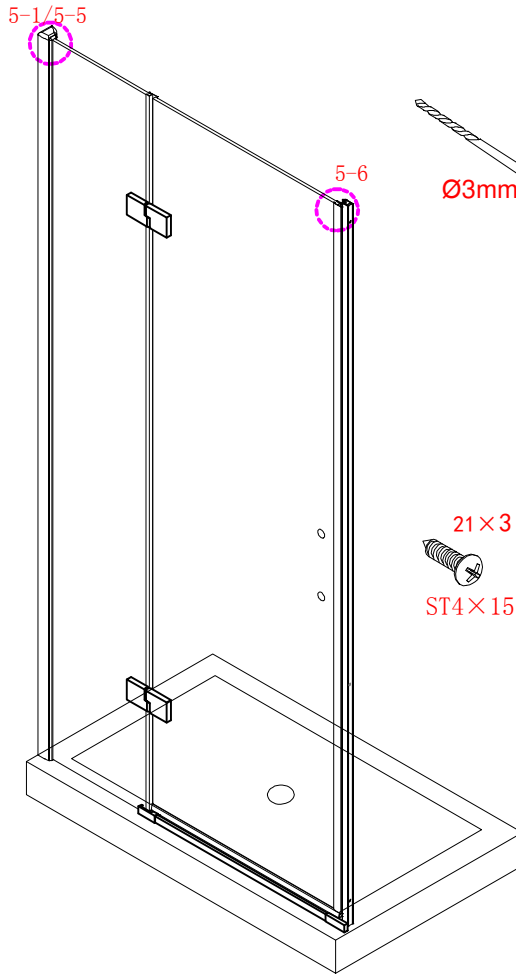

## ■ Installation

Please read these instructions carefully before start of installation.

The wall post has up to 20mm of adjustment for out of true wall situations.

**Ensure that the shower tray is fitted level and that after assembly of enclosure there is a full and continuous bead of sealant between the top of the shower tray and the tile joint.**

## ■ Shower Tray Installation

The shower tray must be sited against a structural wall.

Water proof walling or tiling should be fitted so that it sits on the top of the tray rim.

⑬ x 1

⑭ x 1

L/R

- ⑮ x 1

⑯ x 1

⑰ x 1

⑱ x 1

⑳ x 3

20 x3  
ST5X30

This product is heavy and will require two people to install.

This product is heavy and will require two people to install.

This product is heavy and will require two people to install.

This product is heavy and will require two people to install.