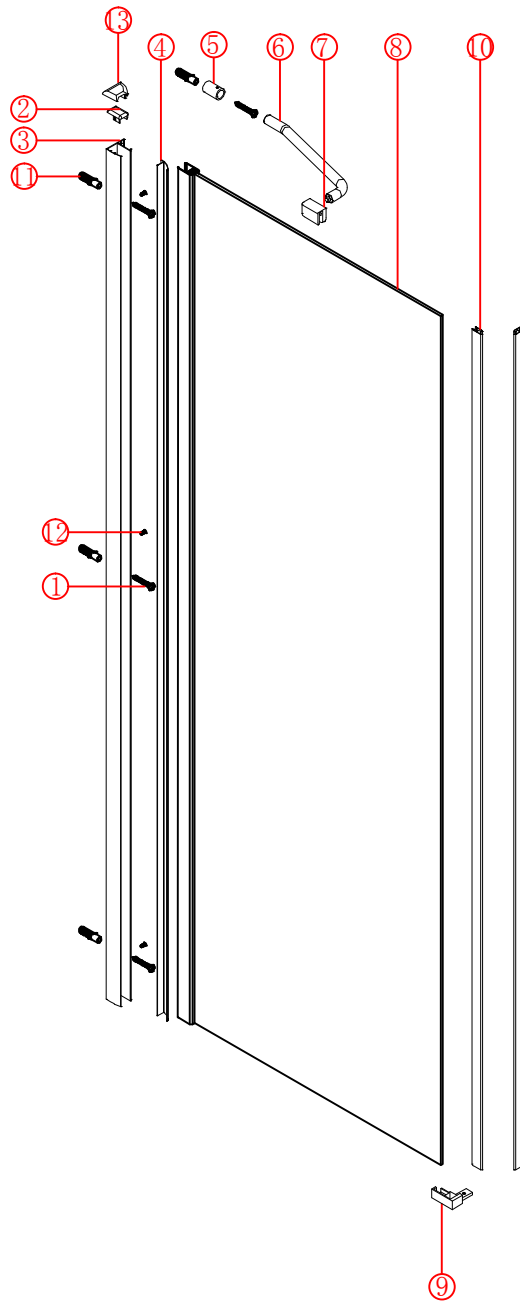

## ■ Installation

Please read these instructions carefully before start of installation.

The wall post has up to 20mm of adjustment for out of true wall situations.

**Ensure that the shower tray is fitted level and that after assembly of enclosure there is a full and continuous bead of sealant between the top of the shower tray and the tile joint.**

## ■ Shower Tray Installation

The shower tray must be sited against a structural wall.

Water proof walling or tiling should be fitted so that it sits on the top of the tray rim.

20 x3  
ST5X30

This product is heavy and will require two people to install.

This product is heavy and will require two people to install.

This product is heavy and will require two people to install.

This product is heavy and will require two people to install.

Installation instructions  
( For VERONA-Side panel )

This product is heavy and will require two people to install.

This product is heavy and will require two people to install.

This product is heavy and will require two people to install.