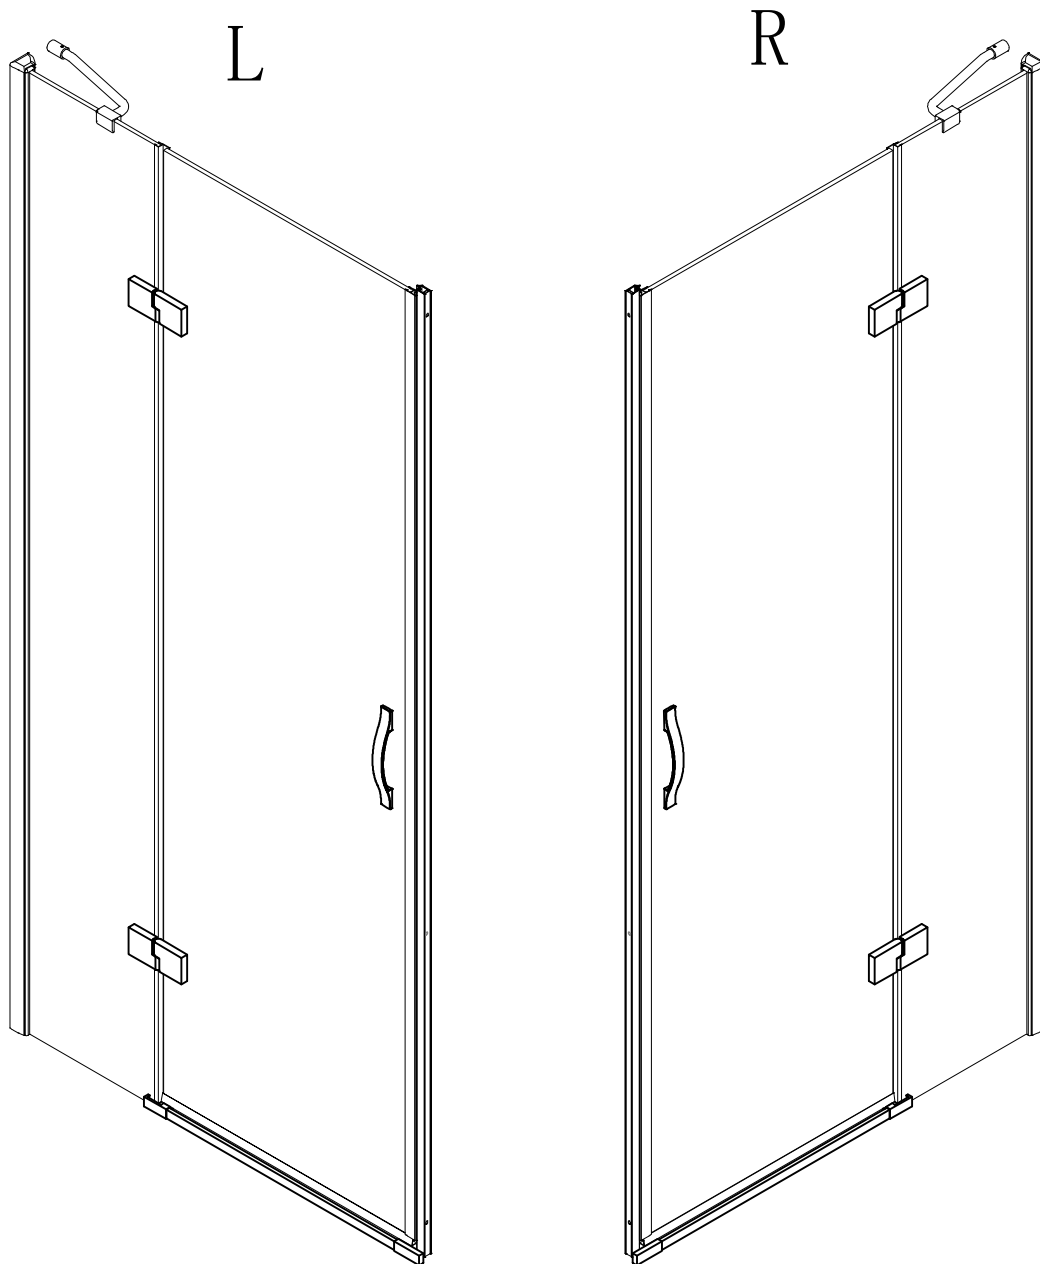

CEZARES®

Hinged door

Installation instructions

(For BERGAMO-60/(30/40/50/60) )

BERGAMO-13

BERGAMO-A-1/BERGAMO-AH-1

BERGAMO-A-2/BERGAMO-AH-2

## ■ Installation

Please read these instructions carefully before start of installation.

The wall post has up to 20mm of adjustment for out of true wall situations.

**Ensure that the shower tray is fitted level and that after assembly of enclosure there is a full and continuous bead of sealant between the top of the shower tray and the tile joint.**

## ■ Shower Tray Installation

The shower tray must be sited against a structural wall.

Water proof walling or tiling should be fitted so that it sits on the top of the tray rim.