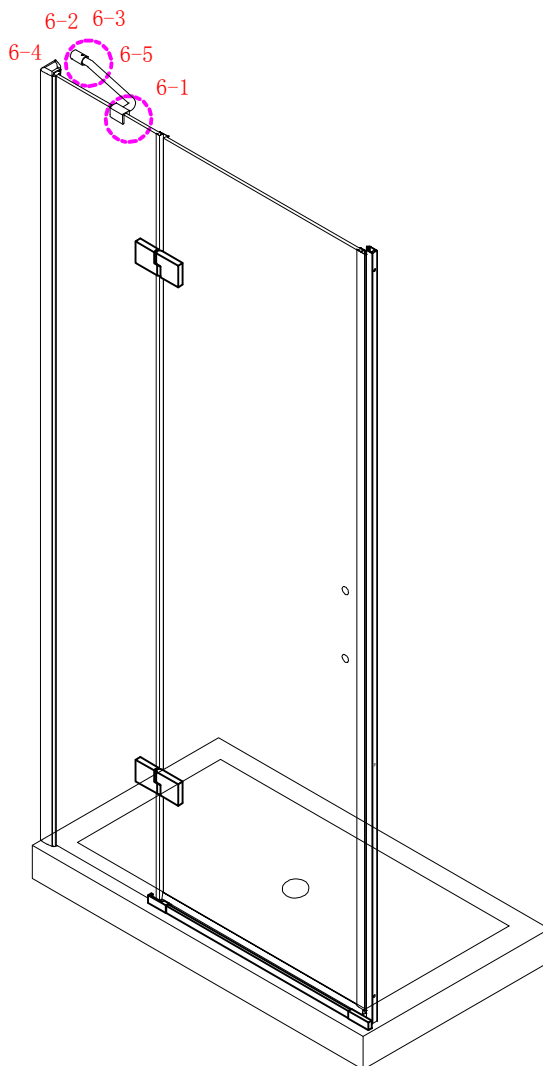

## ■ Installation

Please read these instructions carefully before start of installation.

The wall post has up to 20mm of adjustment for out of true wall situations.

**Ensure that the shower tray is fitted level and that after assembly of enclosure there is a full and continuous bead of sealant between the top of the shower tray and the tile joint.**

## ■ Shower Tray Installation

The shower tray must be sited against a structural wall.

Water proof walling or tiling should be fitted so that it sits on the top of the tray rim.

⑬ x 1

⑭ x 1

L/R

- ⑮ x 1

⑯ x 1

⑰ x 1

⑱ x 1

⑳ x 3

20 x3  
ST5X30

This product is heavy and will require two people to install.

This product is heavy and will require two people to install.

This product is heavy and will require two people to install.

This product is heavy and will require two people to install.