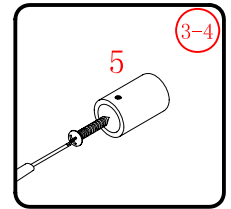

**Installation instructions**  
**( For VE )**

This product is heavy and will require two people to install.

C=838-858 (ELENA-60/30)  
 C=938-958 (ELENA-60/40)  
 C=1138-1158 (ELENA-60/60)

 This product is heavy and will require two people to install. 