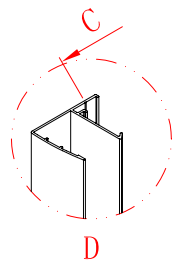

**Installation instructions**  
**( For VE )**

This product is heavy and will require two people to install.

C=838-858 (ELENA-60/30)  
 C=938-958 (ELENA-60/40)  
 C=1138-1158 (ELENA-60/60)

 This product is heavy and will require two people to install. 