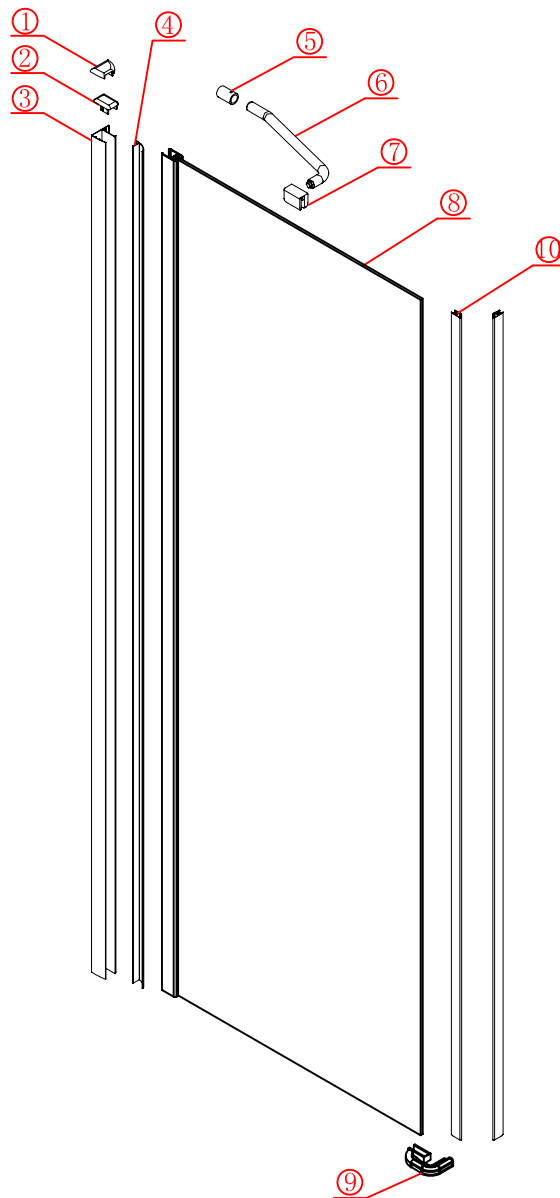

## ■ Installation

Please read these instructions carefully before start of installation.

The wall post has up to 20mm of adjustment for out of true wall situations.

**Ensure that the shower tray is fitted level and that after assembly of enclosure there is a full and continuous bead of sealant between the top of the shower tray and the title joint.**

## ■ Shower Tray Installation

The shower tray must be sited against a structural wall.

Water proof walling or tiling should be fitted so that it sits on the top of the tray rim.

3

This product is heavy and will require two people to install.

x 3  
ST4X12

This product is heavy and will require two people to install.

This product is heavy and will require two people to install.

**Side panel**

**Installation instructions**  
**( For VE )**

This product is heavy and will require two people to install.

C=838-858 (ELENA-60/30)  
 C=938-958 (ELENA-60/40)  
 C=1138-1158 (ELENA-60/60)

 This product is heavy and will require two people to install. 