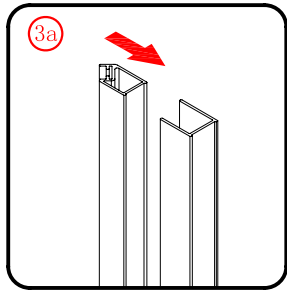

## Tools required

This product is heavy and will require two people to install.

This product is heavy and will require two people to install.

L=858-878(VE-90/VE-80)  
 L=758-778(VE-80)  
 L=958-978(VE-100/ELENA-60/40)  
 L=1158-1178(ELENA-60/60)

3

This product is heavy and will require two people to install.

x 3  
ST4X12

This product is heavy and will require two people to install.

This product is heavy and will require two people to install.

**Side panel**