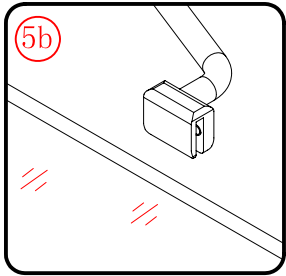

## ■ Installation

Please read these instructions carefully before start of installation.

The wall post has up to 20mm of adjustment for out of true wall situations.

**Ensure that the shower tray is fitted level and that after assembly of enclosure there is a full and continuous bead of sealant between the top of the shower tray and the title joint.**

3

This product is heavy and will require two people to install.

x 3  
ST4X12

This product is heavy and will require two people to install.

This product is heavy and will require two people to install.

**Side panel**

**Installation instructions**  
**( For VE )**

This product is heavy and will require two people to install.

C=838-858 (ELENA-60/30)  
 C=938-958 (ELENA-60/40)  
 C=1138-1158 (ELENA-60/60)

 This product is heavy and will require two people to install. 