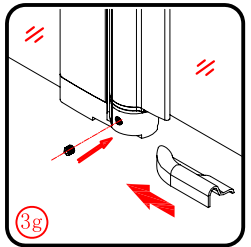

## ■ Installation

Please read these instructions carefully before start of installation.

The wall post has up to 20mm of adjustment for out of true wall situations.

**Ensure that the shower tray is fitted level and that after assembly of enclosure there is a full and continuous bead of sealant between the top of the shower tray and the title joint.**

## Tools required

This product is heavy and will require two people to install.

This product is heavy and will require two people to install.

L=858-878(VE-90/VE-80)  
 L=758-778(VE-80)  
 L=958-978(VE-100/ELENA-60/40)  
 L=1158-1178(ELENA-60/60)

3

This product is heavy and will require two people to install.

x 3  
ST4X12

This product is heavy and will require two people to install.

This product is heavy and will require two people to install.

**Side panel**

**Installation instructions**  
**( For VE )**

This product is heavy and will require two people to install.

C=838-858 (ELENA-60/30)  
 C=938-958 (ELENA-60/40)  
 C=1138-1158 (ELENA-60/60)

 This product is heavy and will require two people to install. 