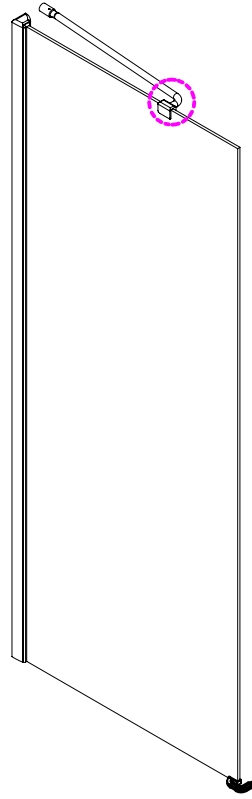

## Pivot door

## ■ Installation

Please read these instructions carefully before start of installation.

The wall post has up to 20mm of adjustment for out of true wall situations.

**Ensure that the shower tray is fitted level and that after assembly of enclosure there is a full and continuous bead of sealant between the top of the shower tray and the title joint.**

## ■ Shower Tray Installation

The shower tray must be sited against a structural wall.

Water proof walling or tiling should be fitted so that it sits on the top of the tray rim.

**Installation instructions**  
**( For VE )**

This product is heavy and will require two people to install.

C=838-858 (ELENA-60/30)  
 C=938-958 (ELENA-60/40)  
 C=1138-1158 (ELENA-60/60)

 This product is heavy and will require two people to install. 