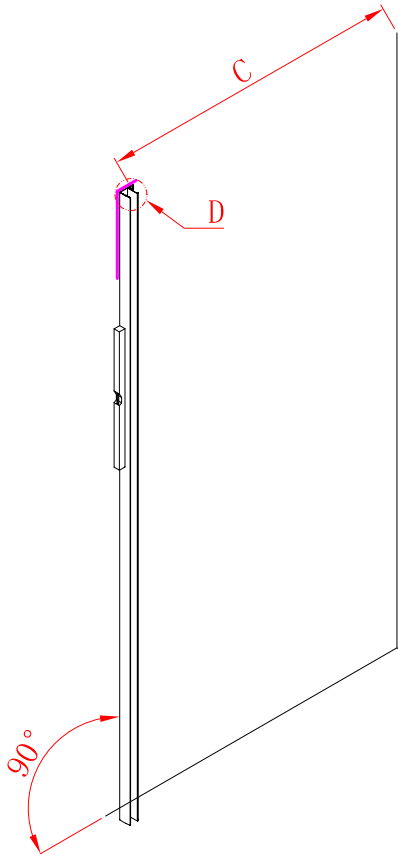

## ■ Installation

Please read these instructions carefully before start of installation.

The wall post has up to 20mm of adjustment for out of true wall situations.

**Ensure that the shower tray is fitted level and that after assembly of enclosure there is a full and continuous bead of sealant between the top of the shower tray and the title joint.**

## ■ Shower Tray Installation

The shower tray must be sited against a structural wall.

Water proof walling or tiling should be fitted so that it sits on the top of the tray rim.

**Installation instructions**  
**( For VE )**

This product is heavy and will require two people to install.

C=838-858 (ELENA-60/30)  
 C=938-958 (ELENA-60/40)  
 C=1138-1158 (ELENA-60/60)

 This product is heavy and will require two people to install. 