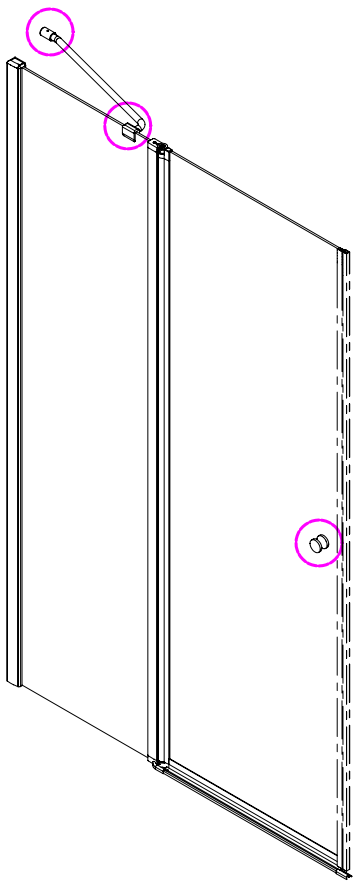

## ■ Installation

Please read these instructions carefully before start of installation.

The wall post has up to 20mm of adjustment for out of true wall situations.

**Ensure that the shower tray is fitted level and that after assembly of enclosure there is a full and continuous bead of sealant between the top of the shower tray and the title joint.**

## ■ Shower Tray Installation

The shower tray must be sited against a structural wall.

Water proof walling or tiling should be fitted so that it sits on the top of the tray rim.

3

This product is heavy and will require two people to install.

x 3  
ST4X12

This product is heavy and will require two people to install.

This product is heavy and will require two people to install.

**Side panel**