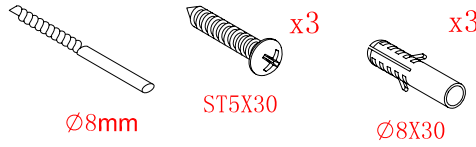

**Installation instructions**  
**( For VE )**

This product is heavy and will require two people to install.

C=838-858 (ELENA-60/30)  
 C=938-958 (ELENA-60/40)  
 C=1138-1158 (ELENA-60/60)

 This product is heavy and will require two people to install. 