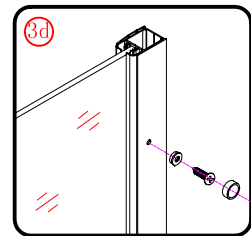

## Tools required

This product is heavy and will require two people to install.

This product is heavy and will require two people to install.

L=858-878(VE-90/VE-80)  
 L=758-778(VE-80)  
 L=958-978(VE-100/ELENA-60/40)  
 L=1158-1178(ELENA-60/60)

3

This product is heavy and will require two people to install.

x 3  
ST4X12

This product is heavy and will require two people to install.

This product is heavy and will require two people to install.

**Side panel**

**Installation instructions**  
**( For VE )**

This product is heavy and will require two people to install.

C=838-858 (ELENA-60/30)  
 C=938-958 (ELENA-60/40)  
 C=1138-1158 (ELENA-60/60)

 This product is heavy and will require two people to install. 