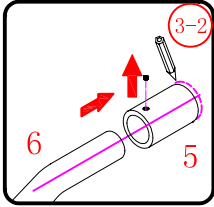

## ■ Installation

Please read these instructions carefully before start of installation.

The wall post has up to 20mm of adjustment for out of true wall situations.

**Ensure that the shower tray is fitted level and that after assembly of enclosure there is a full and continuous bead of sealant between the top of the shower tray and the title joint.**

**Installation instructions**  
**( For VE )**

This product is heavy and will require two people to install.

C=838-858 (ELENA-60/30)  
 C=938-958 (ELENA-60/40)  
 C=1138-1158 (ELENA-60/60)

 This product is heavy and will require two people to install. 