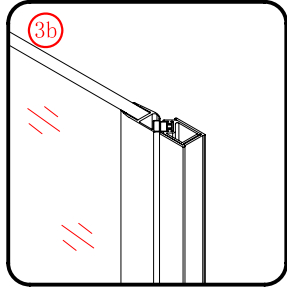

## Tools required

This product is heavy and will require two people to install.

This product is heavy and will require two people to install.

L=858-878(VE-90/VE-80)  
 L=758-778(VE-80)  
 L=958-978(VE-100/ELENA-60/40)  
 L=1158-1178(ELENA-60/60)

3

This product is heavy and will require two people to install.

x 3  
ST4X12

This product is heavy and will require two people to install.

This product is heavy and will require two people to install.

**Side panel**