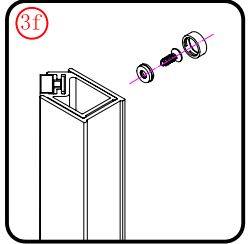

## Tools required

This product is heavy and will require two people to install.

This product is heavy and will require two people to install.

L=858-878(VE-90/VE-80)  
 L=758-778(VE-80)  
 L=958-978(VE-100/ELENA-60/40)  
 L=1158-1178(ELENA-60/60)

3

This product is heavy and will require two people to install.

x 3  
ST4X12

This product is heavy and will require two people to install.

This product is heavy and will require two people to install.

**Side panel**

**Installation instructions**  
**( For VE )**

This product is heavy and will require two people to install.

C=838-858 (ELENA-60/30)  
 C=938-958 (ELENA-60/40)  
 C=1138-1158 (ELENA-60/60)

 This product is heavy and will require two people to install. 