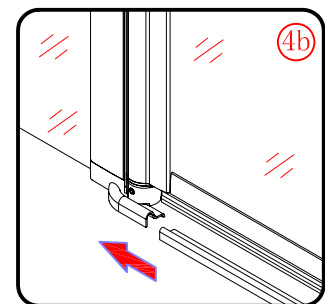

## ■ Installation

Please read these instructions carefully before start of installation.

The wall post has up to 20mm of adjustment for out of true wall situations.

**Ensure that the shower tray is fitted level and that after assembly of enclosure there is a full and continuous bead of sealant between the top of the shower tray and the title joint.**

3

This product is heavy and will require two people to install.

x 3  
ST4X12

This product is heavy and will require two people to install.

This product is heavy and will require two people to install.

**Side panel**