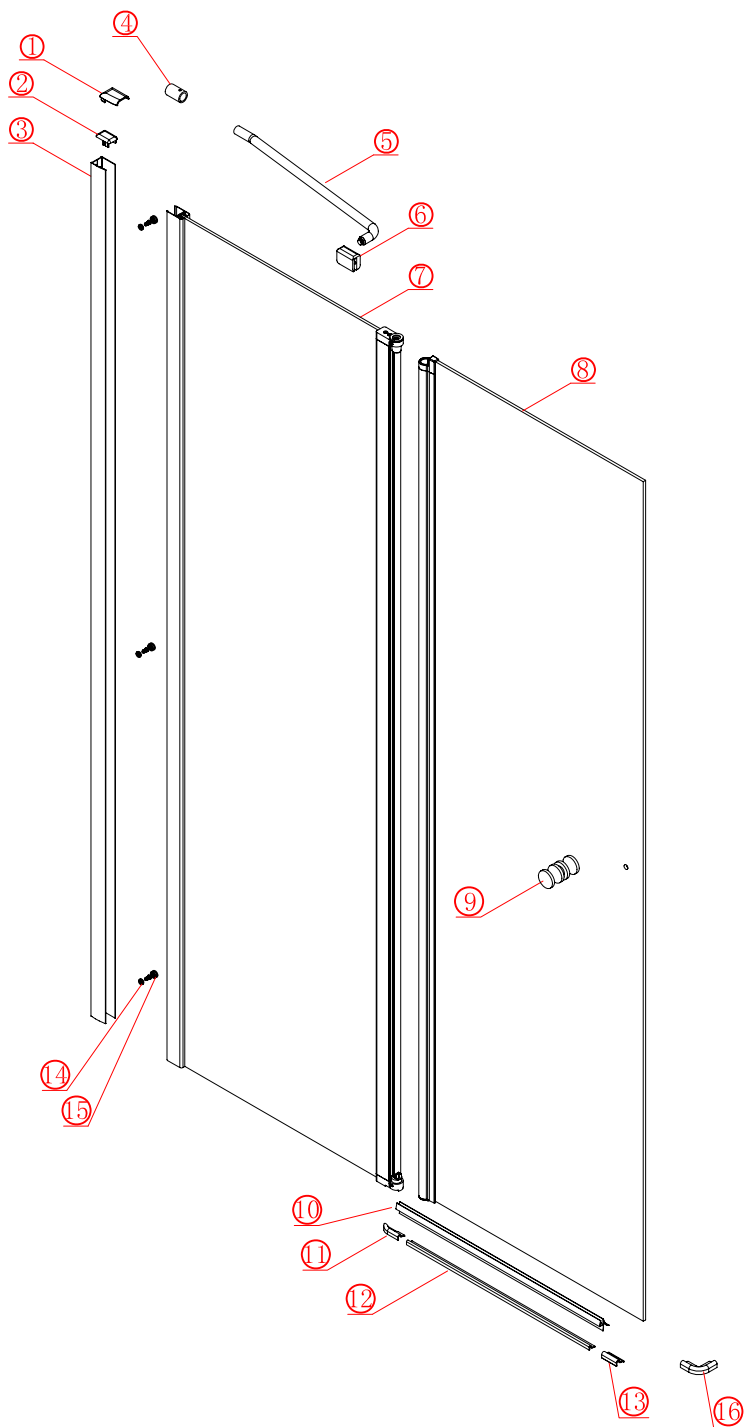

## ■ Installation

Please read these instructions carefully before start of installation.

The wall post has up to 20mm of adjustment for out of true wall situations.

**Ensure that the shower tray is fitted level and that after assembly of enclosure there is a full and continuous bead of sealant between the top of the shower tray and the title joint.**

## ■ Shower Tray Installation

The shower tray must be sited against a structural wall.

Water proof walling or tiling should be fitted so that it sits on the top of the tray rim.

## Tools required

This product is heavy and will require two people to install.

This product is heavy and will require two people to install.

L=858-878(VE-90/VE-80)  
 L=758-778(VE-80)  
 L=958-978(VE-100/ELENA-60/40)  
 L=1158-1178(ELENA-60/60)