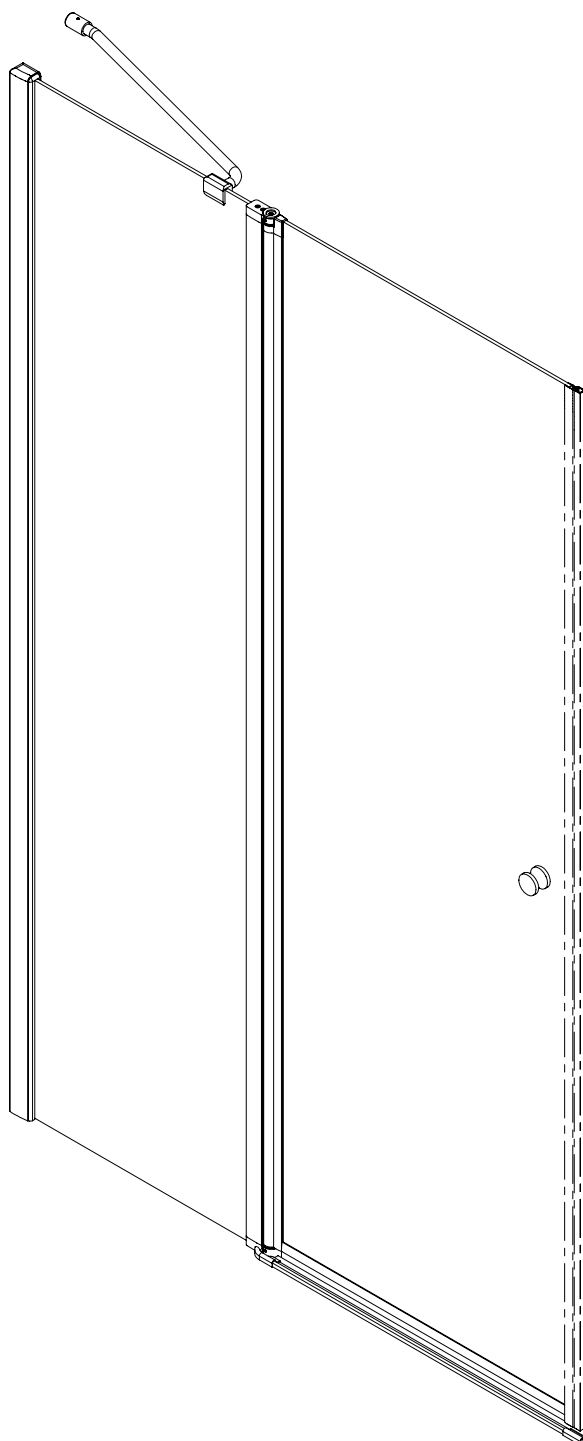

## Pivot door

### Installation instructions

(For ELENA-60/(30/40/60) )

ELENA-B-13

ELENA-AH-1

ELENA-A-22

## ■ Shower Tray Installation

The shower tray must be sited against a structural wall.

Water proof walling or tiling should be fitted so that it sits on the top of the tray rim.