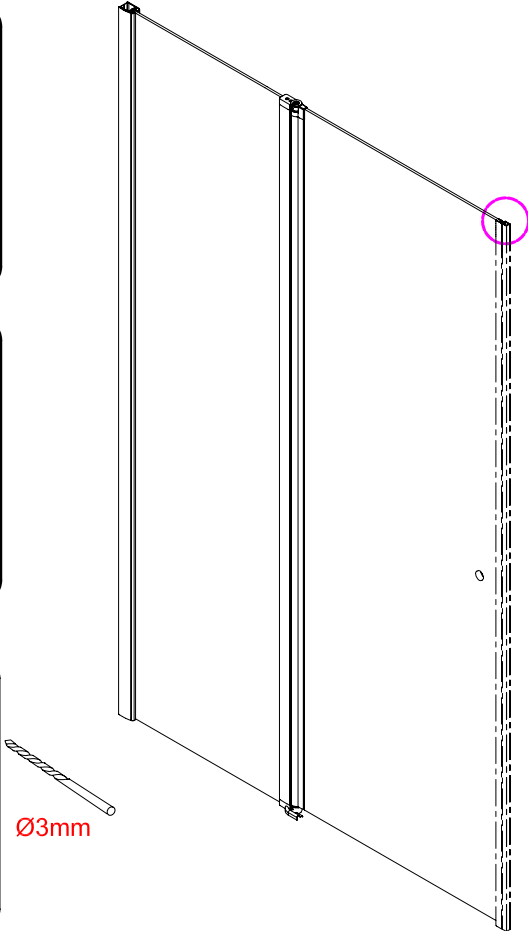

x 3
ST4X12

This product is heavy and will require two people to install.