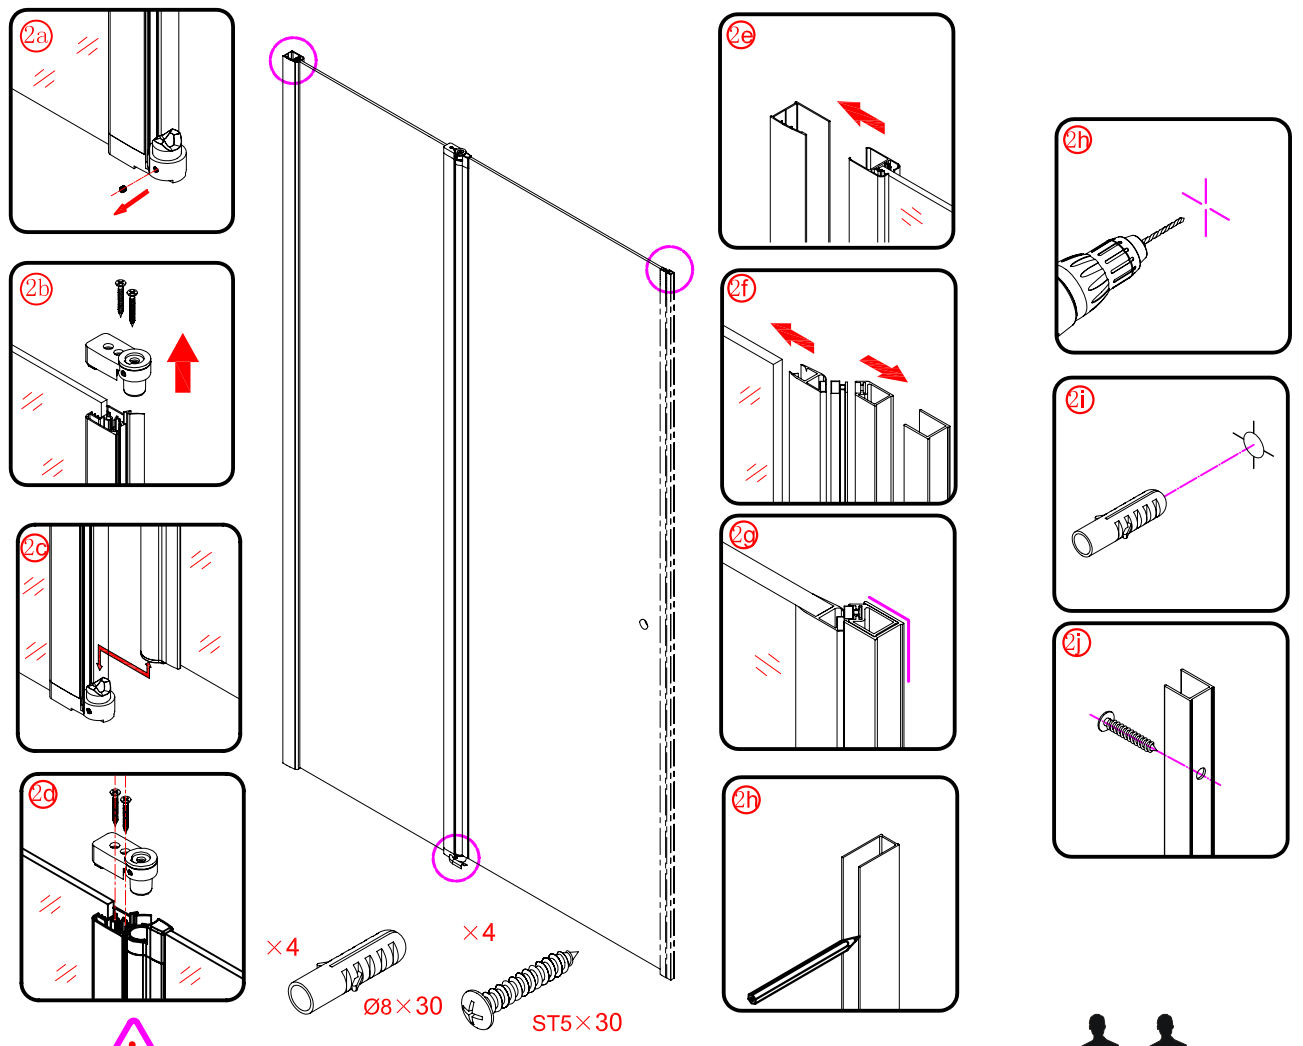

L=858-878(VE-90/VE-80)
L=758-778(VE-80)
L=958-978(VE-100/ELENA-60/40)
L=1158-1178(ELENA-60/60)

3

This product is heavy and will require two people to install.