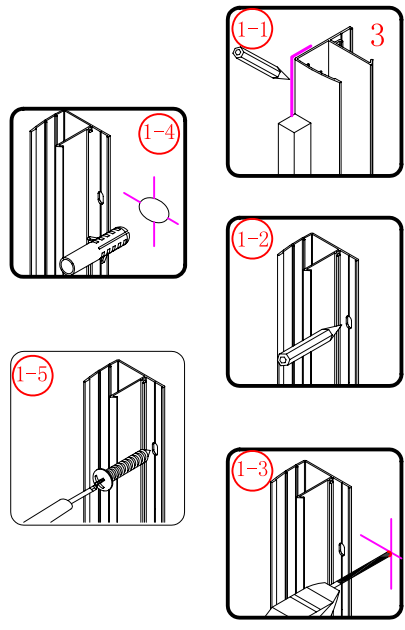

## ■ Installation

Please read these instructions carefully before start of installation.

The wall post has up to 20mm of adjustment for out of true wall situations.

**Ensure that the shower tray is fitted level and that after assembly of enclosure there is a full and continuous bead of sealant between the top of the shower tray and the title joint.**

## ■ Shower Tray Installation

The shower tray must be sited against a structural wall.

Water proof walling or tiling should be fitted so that it sits on the top of the tray rim.

**Installation instructions**  
**( For VE )**

This product is heavy and will require two people to install.

C=838-858 (ELENA-60/30)  
 C=938-958 (ELENA-60/40)  
 C=1138-1158 (ELENA-60/60)

 This product is heavy and will require two people to install. 