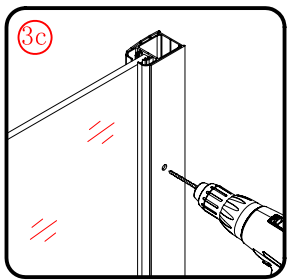

## Tools required

This product is heavy and will require two people to install.

This product is heavy and will require two people to install.

L=858-878(VE-90/VE-80)  
 L=758-778(VE-80)  
 L=958-978(VE-100/ELENA-60/40)  
 L=1158-1178(ELENA-60/60)

3

This product is heavy and will require two people to install.

x 3  
ST4X12

This product is heavy and will require two people to install.

This product is heavy and will require two people to install.

**Side panel**