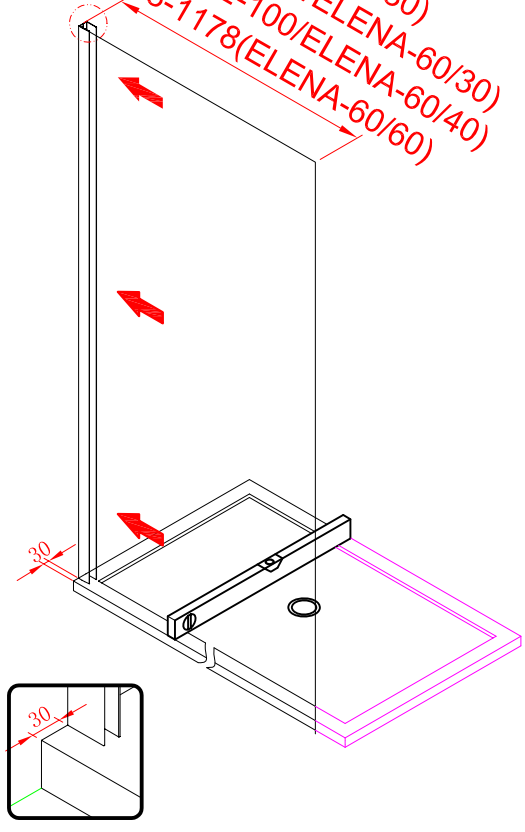

## ■ Installation

Please read these instructions carefully before start of installation.

The wall post has up to 20mm of adjustment for out of true wall situations.

**Ensure that the shower tray is fitted level and that after assembly of enclosure there is a full and continuous bead of sealant between the top of the shower tray and the title joint.**

## ■ Shower Tray Installation

The shower tray must be sited against a structural wall.

Water proof walling or tiling should be fitted so that it sits on the top of the tray rim.

## Tools required

This product is heavy and will require two people to install.

This product is heavy and will require two people to install.

L=858-878(VE-90/VE-80)  
 L=758-778(VE-80)  
 L=958-978(VE-100/ELENA-60/40)  
 L=1158-1178(ELENA-60/60)