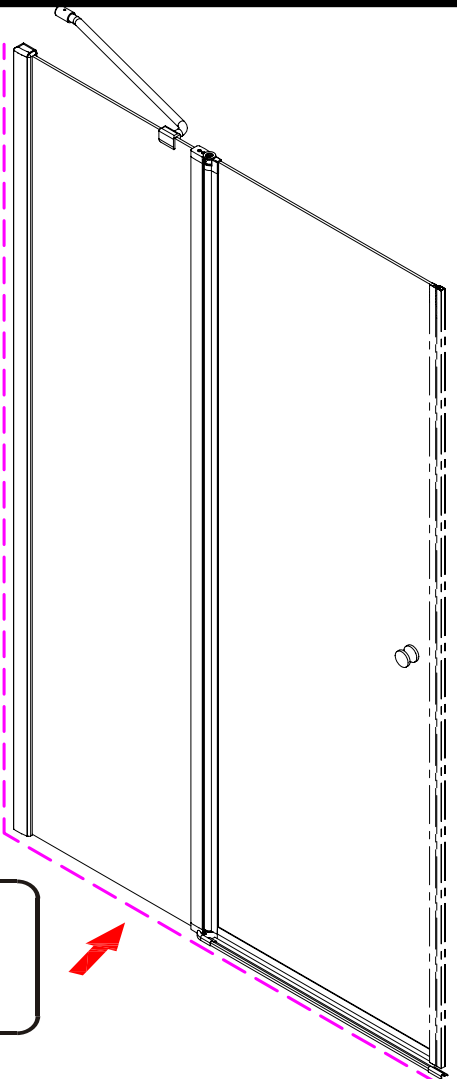

## ■ Installation

Please read these instructions carefully before start of installation.

The wall post has up to 20mm of adjustment for out of true wall situations.

**Ensure that the shower tray is fitted level and that after assembly of enclosure there is a full and continuous bead of sealant between the top of the shower tray and the title joint.**

## ■ Shower Tray Installation

The shower tray must be sited against a structural wall.

Water proof walling or tiling should be fitted so that it sits on the top of the tray rim.

3

This product is heavy and will require two people to install.

x 3  
ST4X12

This product is heavy and will require two people to install.

This product is heavy and will require two people to install.

**Side panel**