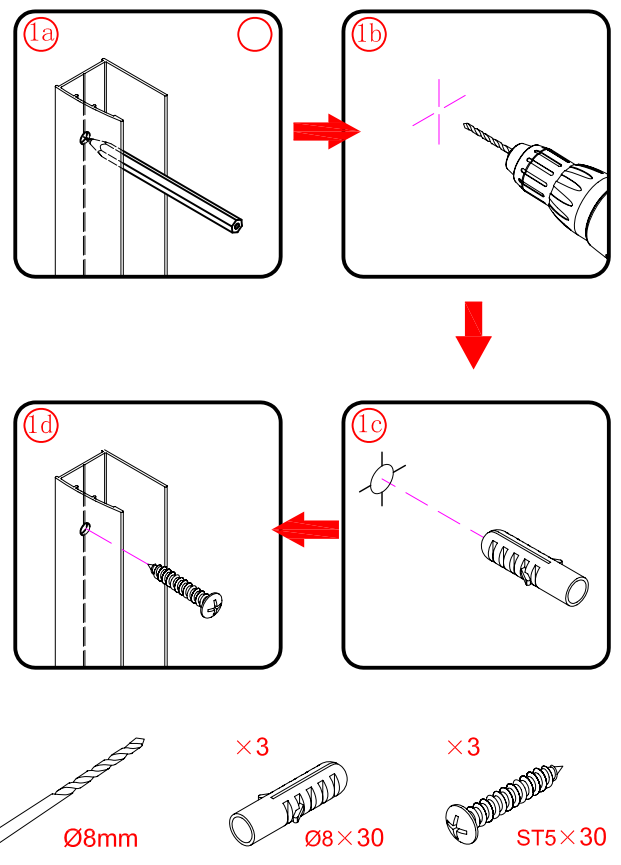

## ■ Installation

Please read these instructions carefully before start of installation.

The wall post has up to 20mm of adjustment for out of true wall situations.

**Ensure that the shower tray is fitted level and that after assembly of enclosure there is a full and continuous bead of sealant between the top of the shower tray and the title joint.**

## ■ Shower Tray Installation

The shower tray must be sited against a structural wall.

Water proof walling or tiling should be fitted so that it sits on the top of the tray rim.

## Tools required

This product is heavy and will require two people to install.

This product is heavy and will require two people to install.

L=858-878(VE-90/VE-80)  
 L=758-778(VE-80)  
 L=958-978(VE-100/ELENA-60/40)  
 L=1158-1178(ELENA-60/60)