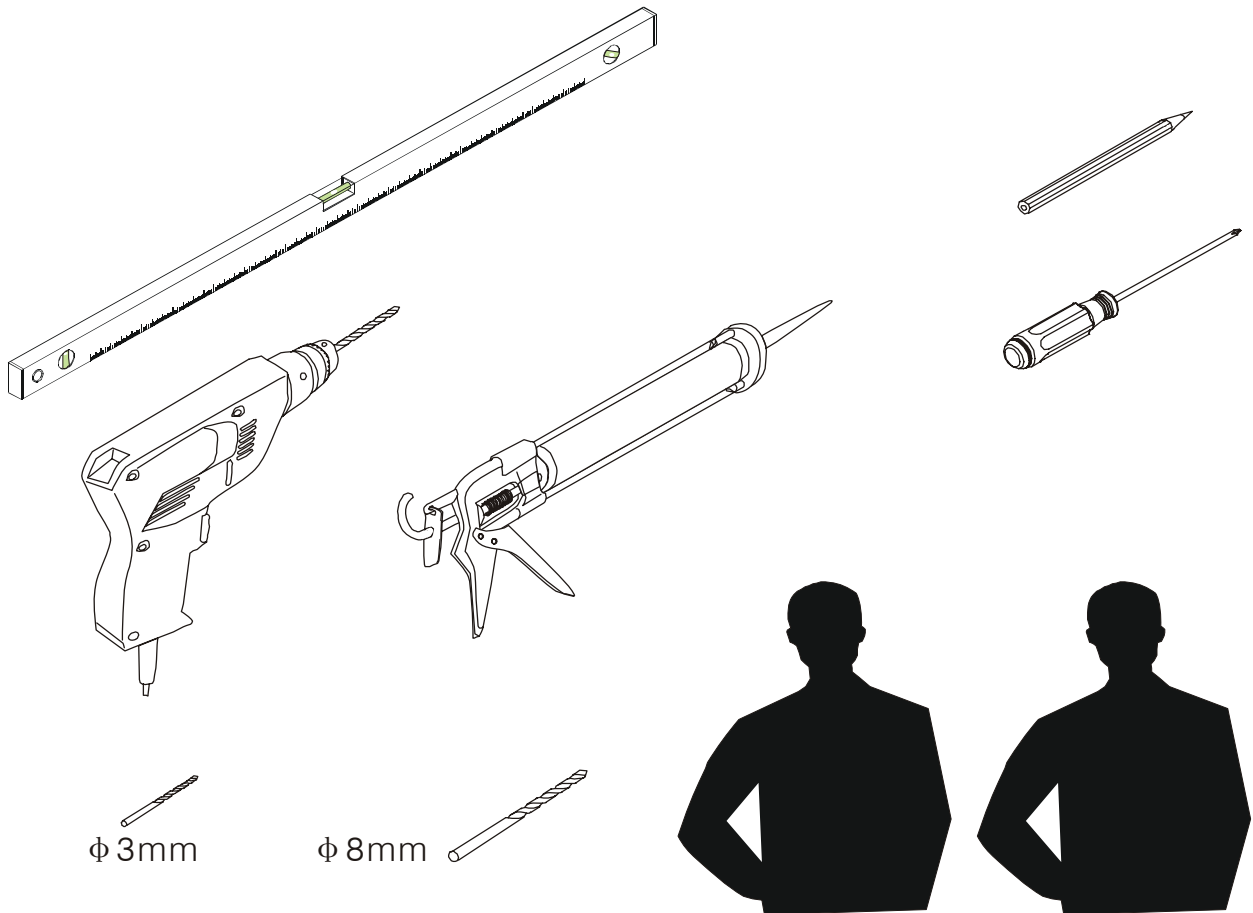

Note: Safety glass can not be re-worked.

■ Installation

Please read these instructions carefully before start of installation.

The wall post has up to 20mm of adjustment for out of true wall situations.

Ensure that the shower tray is fitted level and that after assembly of enclosure there is a full and continuous bead of sealant between the top of the shower tray and the title joint.

Special care should be taken when drilling walls to avoid hidden pipes or electrical cables.

Note: This product is heavy and will require two people to install.

Please remove protective film from aluminium profiles before installation.

■ Shower Tray Installation

The shower tray must be sited against a structural wall.

Water proof walling or tiling should be fitted so that it sits on the top of the tray rim.

■ Aftercare Instructions

After use, your shower should be cleaned with soap and water. This is particularly important in hard water districts where insoluble lime salts may be deposited and allowed to build up. Cleaners of a gritty or abrasive nature should not be used. Care should be taken to avoid contact with strong chemicals such as organic solvents and strippers.

Glass cleaners can be used but with caution, if in doubt contact the supplier of the cleaner in question.

Please keep these instructions for aftercare and customer service details.

Tools required

This product is heavy and will require two people to install.