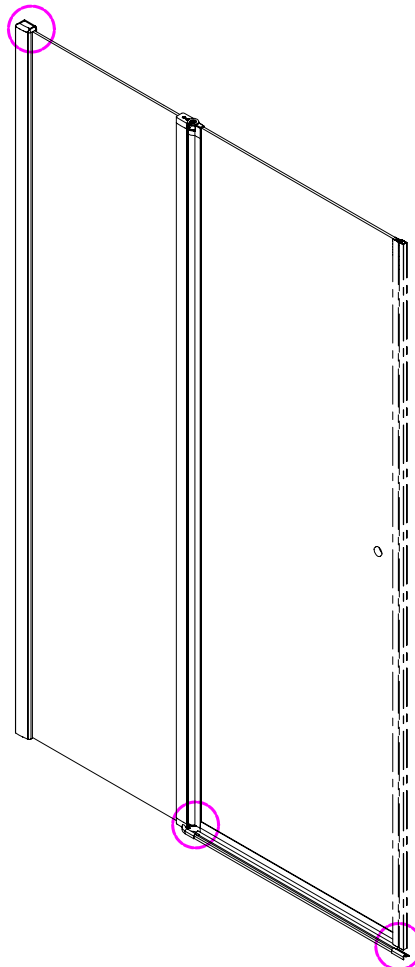

## ■ Installation

Please read these instructions carefully before start of installation.

The wall post has up to 20mm of adjustment for out of true wall situations.

**Ensure that the shower tray is fitted level and that after assembly of enclosure there is a full and continuous bead of sealant between the top of the shower tray and the title joint.**

## ■ Shower Tray Installation

The shower tray must be sited against a structural wall.

Water proof walling or tiling should be fitted so that it sits on the top of the tray rim.

3

This product is heavy and will require two people to install.

x 3  
ST4X12

This product is heavy and will require two people to install.

This product is heavy and will require two people to install.

**Side panel**