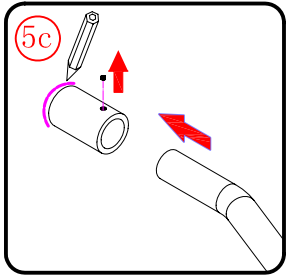

## ■ Installation

Please read these instructions carefully before start of installation.

The wall post has up to 20mm of adjustment for out of true wall situations.

**Ensure that the shower tray is fitted level and that after assembly of enclosure there is a full and continuous bead of sealant between the top of the shower tray and the title joint.**

## Tools required

This product is heavy and will require two people to install.

This product is heavy and will require two people to install.

L=858-878(VE-90/VE-80)  
 L=758-778(VE-80)  
 L=958-978(VE-100/ELENA-60/40)  
 L=1158-1178(ELENA-60/60)

3

This product is heavy and will require two people to install.

x 3  
ST4X12

This product is heavy and will require two people to install.

This product is heavy and will require two people to install.

**Side panel**