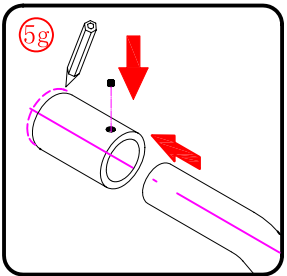

## Tools required

This product is heavy and will require two people to install.

This product is heavy and will require two people to install.

L=858-878(VE-90/VE-80)  
 L=758-778(VE-80)  
 L=958-978(VE-100/ELENA-60/40)  
 L=1158-1178(ELENA-60/60)

3

This product is heavy and will require two people to install.

x 3  
ST4X12

This product is heavy and will require two people to install.

This product is heavy and will require two people to install.

**Side panel**