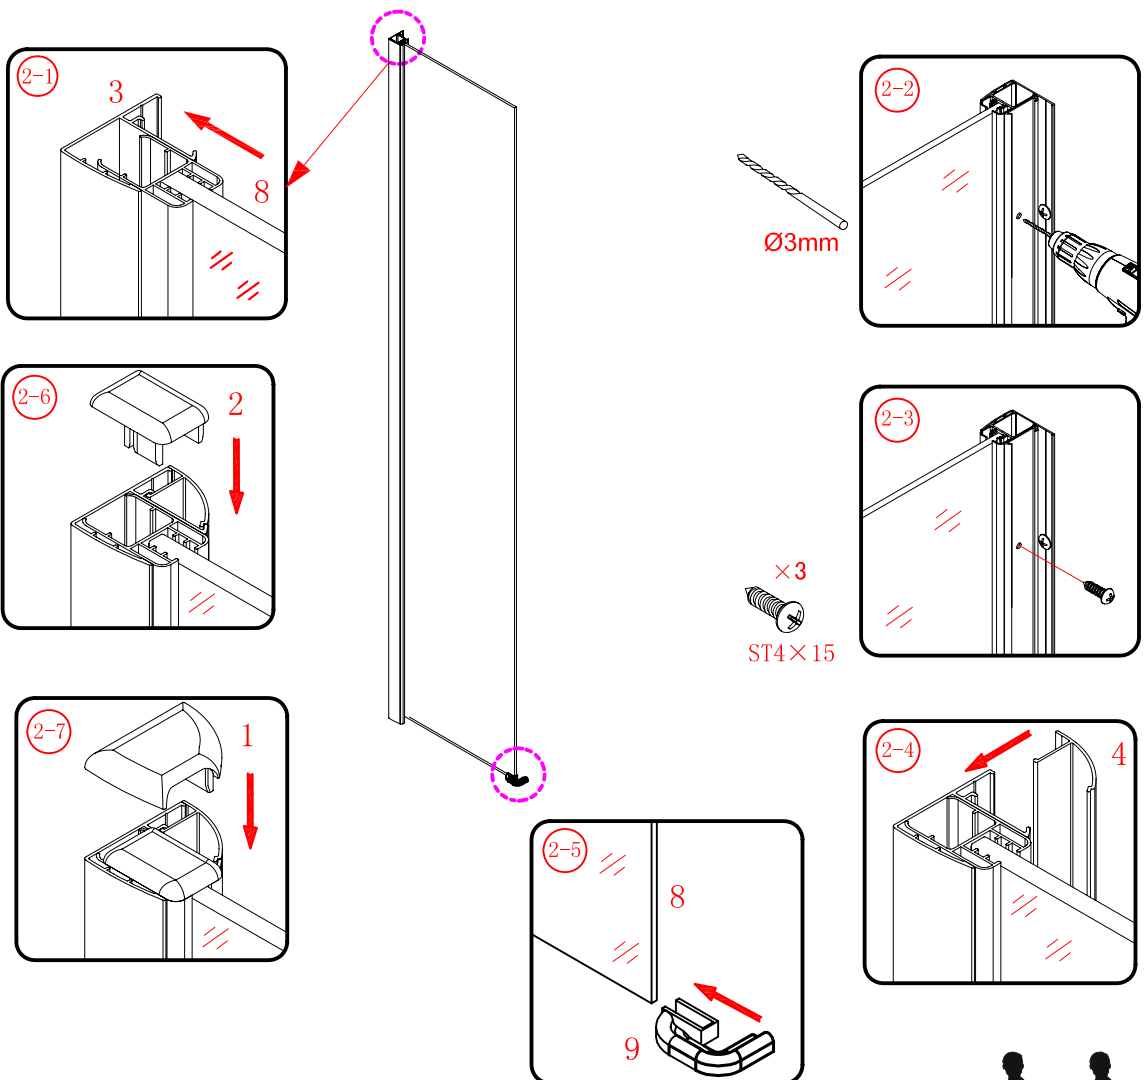

## ■ Installation

Please read these instructions carefully before start of installation.

The wall post has up to 20mm of adjustment for out of true wall situations.

**Ensure that the shower tray is fitted level and that after assembly of enclosure there is a full and continuous bead of sealant between the top of the shower tray and the title joint.**

## ■ Shower Tray Installation

The shower tray must be sited against a structural wall.

Water proof walling or tiling should be fitted so that it sits on the top of the tray rim.

**Installation instructions**  
**( For VE )**

This product is heavy and will require two people to install.

C=838-858 (ELENA-60/30)  
 C=938-958 (ELENA-60/40)  
 C=1138-1158 (ELENA-60/60)

 This product is heavy and will require two people to install. 