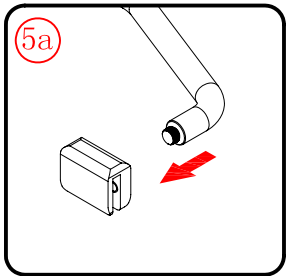

## ■ Installation

Please read these instructions carefully before start of installation.

The wall post has up to 20mm of adjustment for out of true wall situations.

**Ensure that the shower tray is fitted level and that after assembly of enclosure there is a full and continuous bead of sealant between the top of the shower tray and the title joint.**

3

This product is heavy and will require two people to install.

x 3  
ST4X12

This product is heavy and will require two people to install.

This product is heavy and will require two people to install.

**Side panel**

**Installation instructions**  
**( For VE )**

This product is heavy and will require two people to install.

C=838-858 (ELENA-60/30)  
 C=938-958 (ELENA-60/40)  
 C=1138-1158 (ELENA-60/60)

 This product is heavy and will require two people to install. 