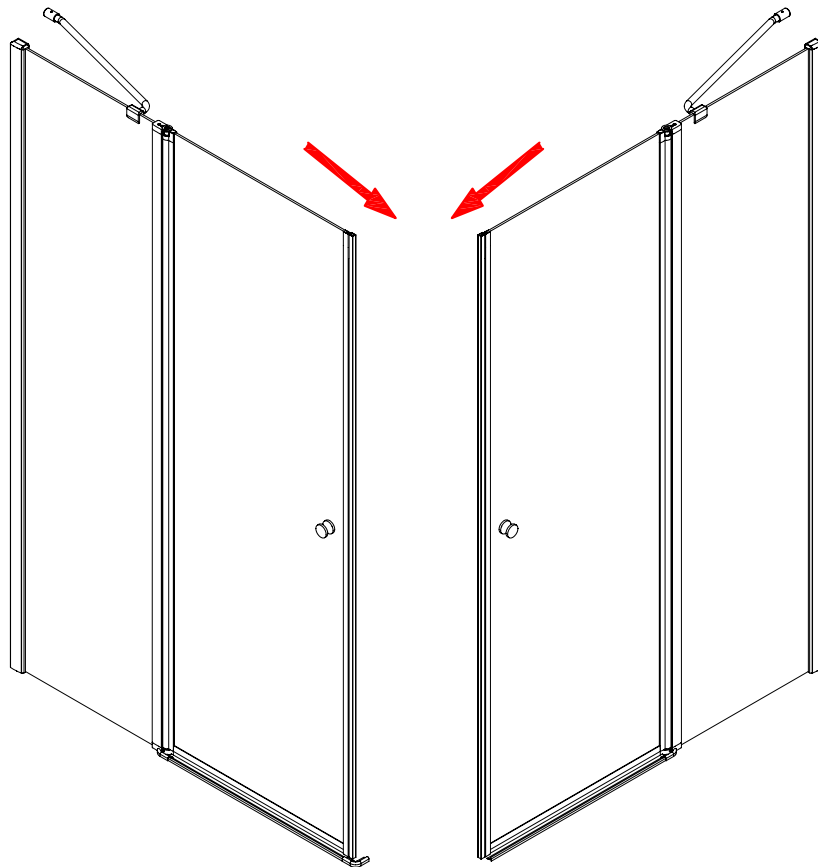

## Pivot door

### Installation instructions

(For ELENA-60/(30/40/60) )

ELENA-B-13

ELENA-AH-1

ELENA-A-22

## ■ Installation

Please read these instructions carefully before start of installation.

The wall post has up to 20mm of adjustment for out of true wall situations.

**Ensure that the shower tray is fitted level and that after assembly of enclosure there is a full and continuous bead of sealant between the top of the shower tray and the title joint.**

## ■ Shower Tray Installation

The shower tray must be sited against a structural wall.

Water proof walling or tiling should be fitted so that it sits on the top of the tray rim.