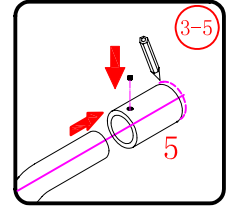

## ■ Installation

Please read these instructions carefully before start of installation.

The wall post has up to 20mm of adjustment for out of true wall situations.

**Ensure that the shower tray is fitted level and that after assembly of enclosure there is a full and continuous bead of sealant between the top of the shower tray and the title joint.**

**Installation instructions**  
**( For VE )**

This product is heavy and will require two people to install.

C=838-858 (ELENA-60/30)  
 C=938-958 (ELENA-60/40)  
 C=1138-1158 (ELENA-60/60)

 This product is heavy and will require two people to install. 