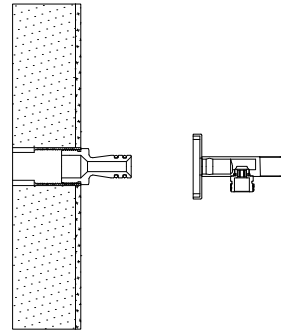

Shower holder

Art NO:ARL-PHD-CRM

Installation

1

2

3

4

5

Explosion drawing