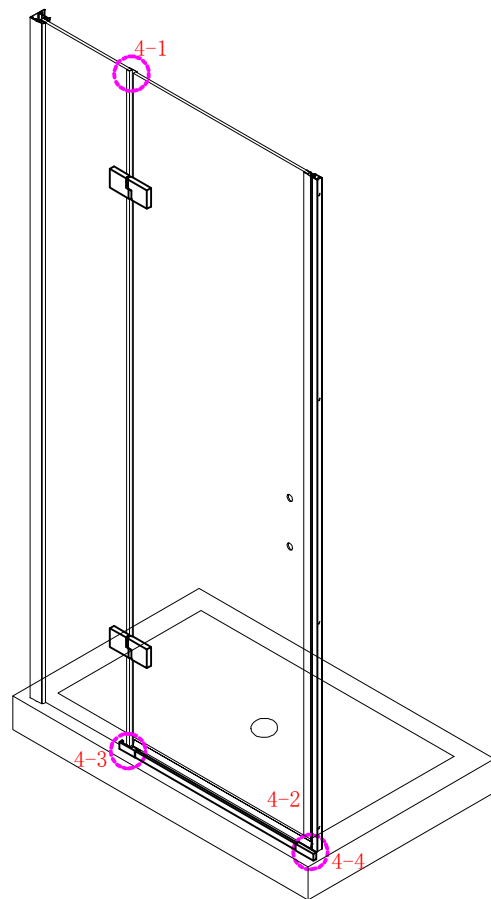

Note: Safety glass can not be re-worked.

■ Installation

Please read these instructions carefully before start of installation.

The wall post has up to 20mm of adjustment for out of true wall situations.

Ensure that the shower tray is fitted level and that after assembly of enclosure there is a full and continuous bead of sealant between the top of the shower tray and the tile joint.

ST4X15
- ㉖ x 1

- ㉗ x 1

- ㉘ x 1

- ㉙ x 1

- ㉚ x 3

- ㉛ x 3

- ㉜ x 3

- ㉝ x 3

This product is heavy and will require two people to install.

Ø8mm
19 x3

Ø8X30

20 x3
ST5X30

This product is heavy and will require two people to install.

This product is heavy and will require two people to install.