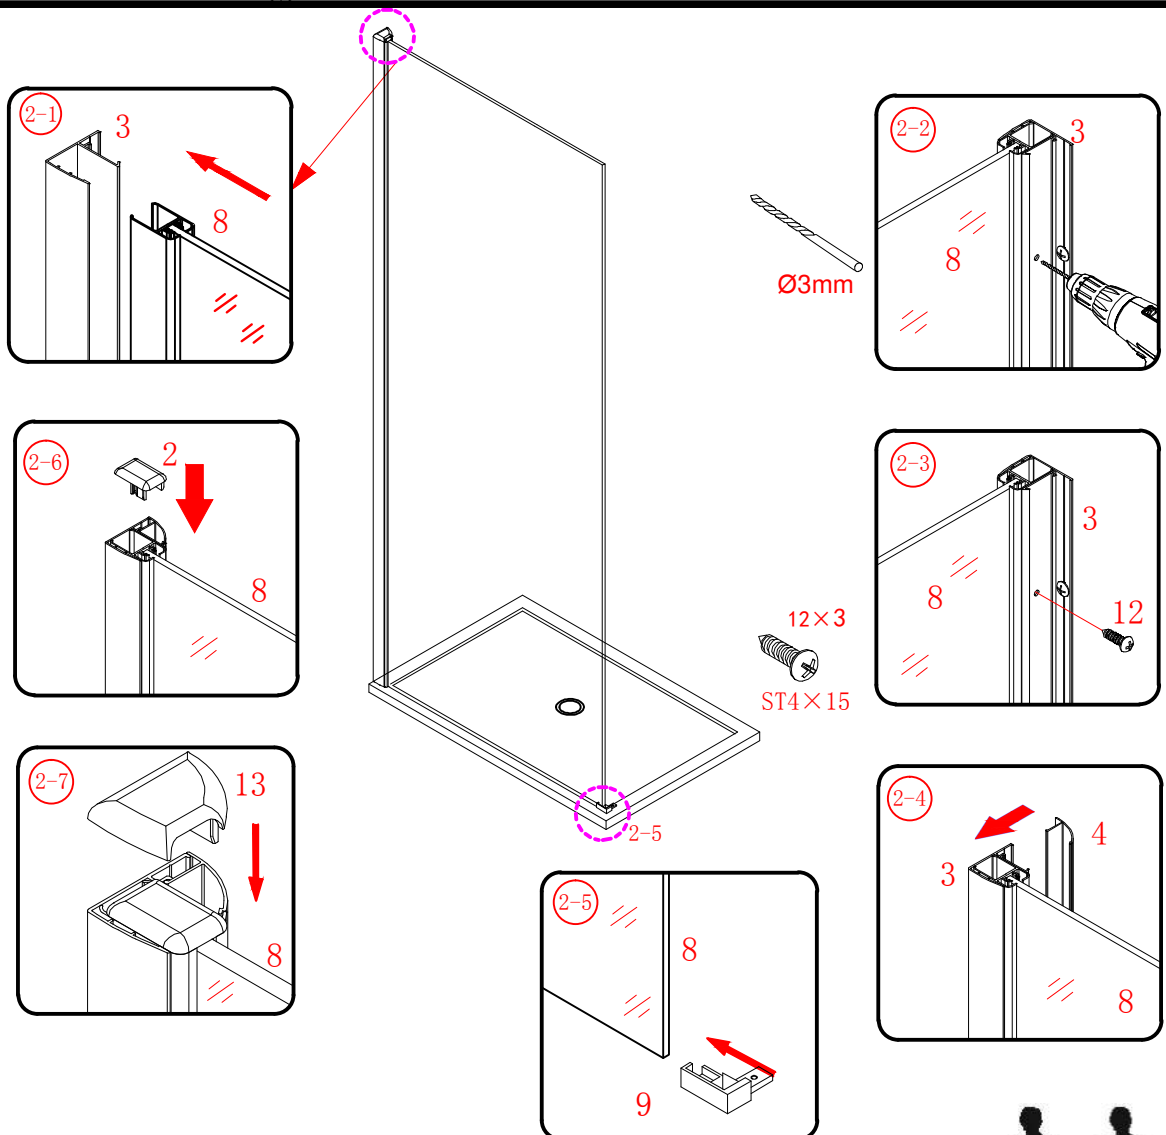

Note: Safety glass can not be re-worked.

■ Installation

Please read these instructions carefully before start of installation.

The wall post has up to 20mm of adjustment for out of true wall situations.

Ensure that the shower tray is fitted level and that after assembly of enclosure there is a full and continuous bead of sealant between the top of the shower tray and the tile joint.

This product is heavy and will require two people to install.

This product is heavy and will require two people to install.

Installation instructions
(For VERONA-Side panel)

This product is heavy and will require two people to install.