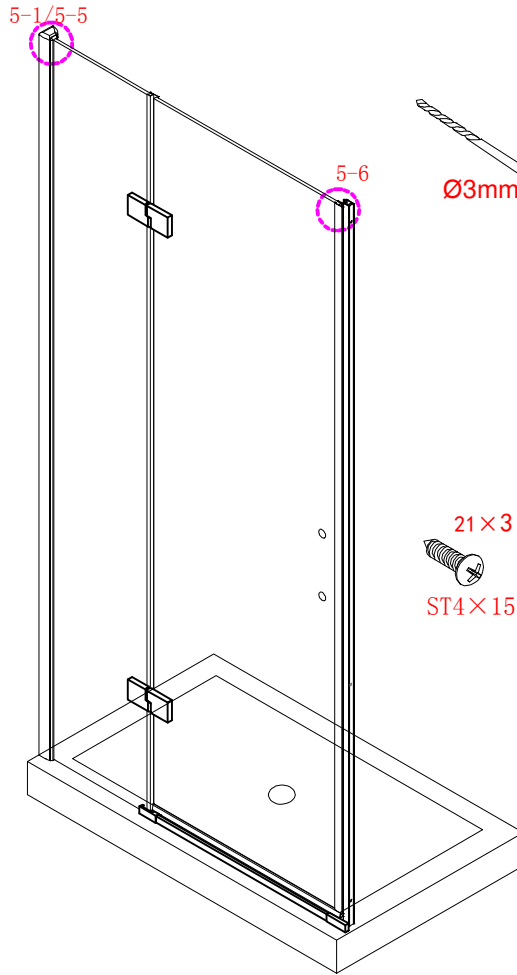

Note: Safety glass can not be re-worked.

■ Installation

Please read these instructions carefully before start of installation.

The wall post has up to 20mm of adjustment for out of true wall situations.

Ensure that the shower tray is fitted level and that after assembly of enclosure there is a full and continuous bead of sealant between the top of the shower tray and the tile joint.

- ⑰ x 1

- ⑱ x 1

- ⑳ x 3

ST4X12
- ㉑ x 3

- ㉒ x 3

- ㉓ x 4+4

∅8X30
- ㉔ x 4+4

ST5X30
- ㉕ x 3

ST4X15
- ㉖ x 1

- ㉗ x 1

- ㉘ x 1

- ㉙ x 1

- ㉚ x 3

- ㉛ x 3

- ㉜ x 3

- ㉝ x 3

This product is heavy and will require two people to install.

Ø8mm
19 x3

Ø8X30

20 x3
ST5X30

This product is heavy and will require two people to install.

This product is heavy and will require two people to install.