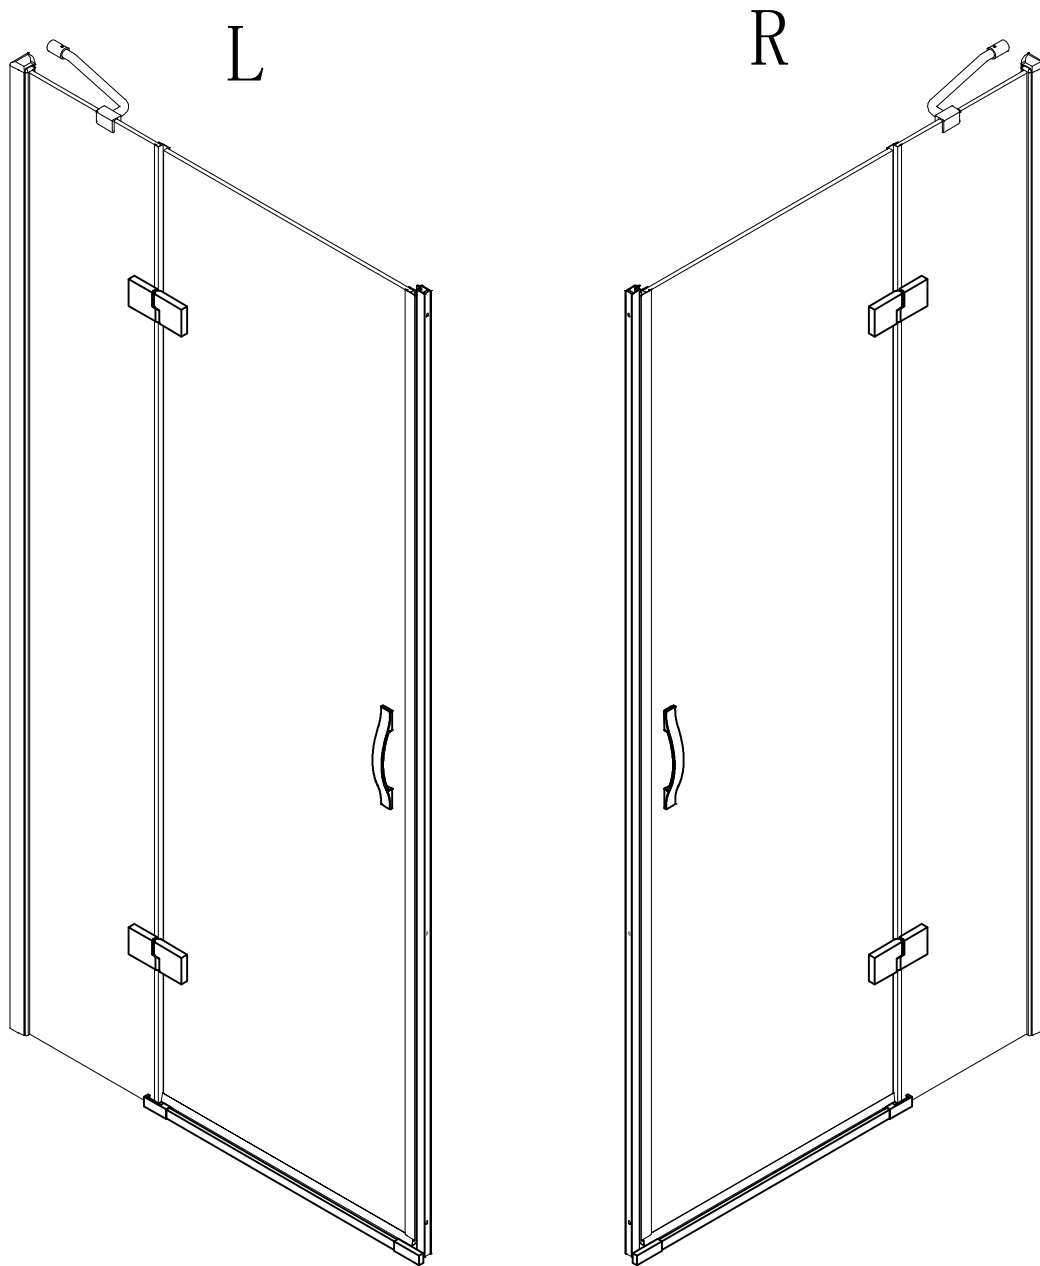

CEZARES®

Hinged door

Installation instructions

(For BERGAMO-60/(30/40/50/60))

BERGAMO-13

BERGAMO-A-1/BERGAMO-AH-1

BERGAMO-A-2/BERGAMO-AH-2

■ General Information

Note: Safety glass can not be re-worked.

■ Installation

Please read these instructions carefully before start of installation.

The wall post has up to 20mm of adjustment for out of true wall situations.

Ensure that the shower tray is fitted level and that after assembly of enclosure there is a full and continuous bead of sealant between the top of the shower tray and the tile joint.

Special care should be taken when drilling walls to avoid hidden pipes or electrical cables.

Note: This product is heavy and will require two people to install.

Please remove protective film from aluminium profiles before installation.