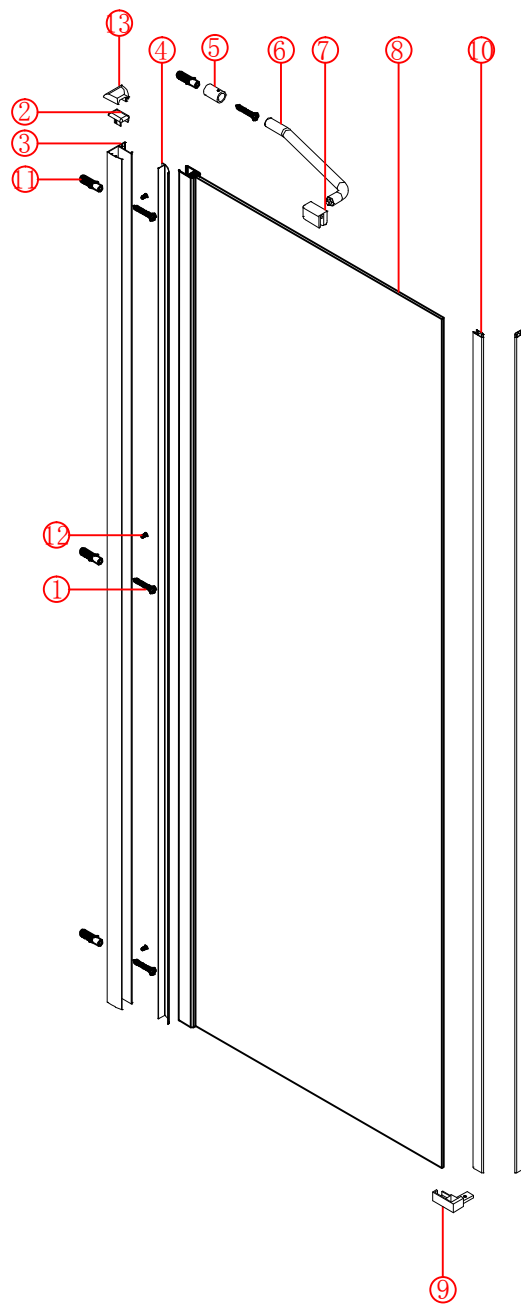

Note: Safety glass can not be re-worked.

■ Installation

Please read these instructions carefully before start of installation.

The wall post has up to 20mm of adjustment for out of true wall situations.

Ensure that the shower tray is fitted level and that after assembly of enclosure there is a full and continuous bead of sealant between the top of the shower tray and the tile joint.

■ Shower Tray Installation

The shower tray must be sited against a structural wall.

Water proof walling or tiling should be fitted so that it sits on the top of the tray rim.

■ Aftercare Instructions

After use, your shower should be cleaned with soap and water. This is particularly important in hard water districts where insoluble lime salts may be deposited and allowed to build up. Cleaners of a gritty or abrasive nature should not be used. Care should be taken to avoid contact with strong chemicals such as organic solvents and strippers.

- ⑰ x 1

- ⑱ x 1

- ⑳ x 3

ST4X12
- ㉑ x 3

- ㉒ x 3

- ㉓ x 4+4

∅8X30
- ㉔ x 4+4

ST5X30
- ㉕ x 3

This product is heavy and will require two people to install.

This product is heavy and will require two people to install.

Installation instructions
(For VERONA-Side panel)

This product is heavy and will require two people to install.