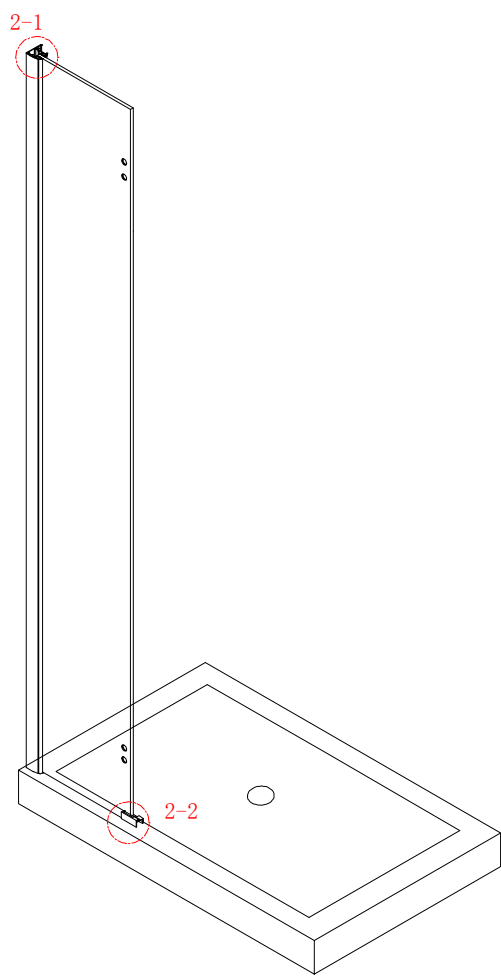

Note: Safety glass can not be re-worked.

■ Installation

Please read these instructions carefully before start of installation.

The wall post has up to 20mm of adjustment for out of true wall situations.

Ensure that the shower tray is fitted level and that after assembly of enclosure there is a full and continuous bead of sealant between the top of the shower tray and the tile joint.

- ⑰ x 1

- ⑱ x 1

- ⑳ x 3

ST4X12
- ㉑ x 3

- ㉒ x 3

- ㉓ x 4+4

∅8X30
- ㉔ x 4+4

ST5X30
- ㉕ x 3

ST4X15
- ㉖ x 1

- ㉗ x 1

- ㉘ x 1

- ㉙ x 1

- ㉚ x 3

- ㉛ x 3

- ㉜ x 3

- ㉝ x 3

This product is heavy and will require two people to install.

Ø8mm
19 x3

Ø8X30

20 x3
ST5X30

This product is heavy and will require two people to install.

This product is heavy and will require two people to install.