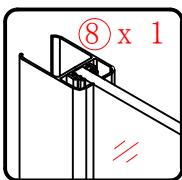

This product is heavy and will require two people to install.

Ø8mm
19 x3

Ø8X30

20 x3
ST5X30

This product is heavy and will require two people to install.

This product is heavy and will require two people to install.

This product is heavy and will require two people to install.

This product is heavy and will require two people to install.

Installation instructions
(For VERONA-Side panel)

This product is heavy and will require two people to install.