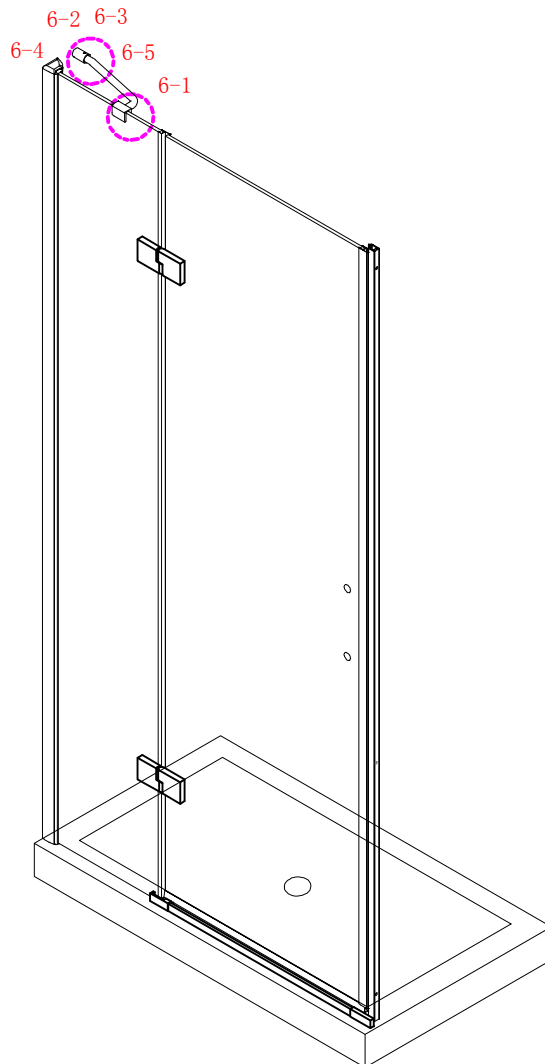

Note: Safety glass can not be re-worked.

■ Installation

Please read these instructions carefully before start of installation.

The wall post has up to 20mm of adjustment for out of true wall situations.

Ensure that the shower tray is fitted level and that after assembly of enclosure there is a full and continuous bead of sealant between the top of the shower tray and the tile joint.

- ⑰ x 1

- ⑱ x 1

- ⑳ x 3

ST4X12
- ㉑ x 3

- ㉒ x 3

- ㉓ x 4+4

∅8X30
- ㉔ x 4+4

ST5X30
- ㉕ x 3

ST4X15
- ㉖ x 1

- ㉗ x 1

- ㉘ x 1

- ㉙ x 1

- ㉚ x 3

- ㉛ x 3

- ㉜ x 3

- ㉝ x 3

This product is heavy and will require two people to install.

Ø8mm
19 x3

Ø8X30

20 x3
ST5X30

This product is heavy and will require two people to install.

This product is heavy and will require two people to install.