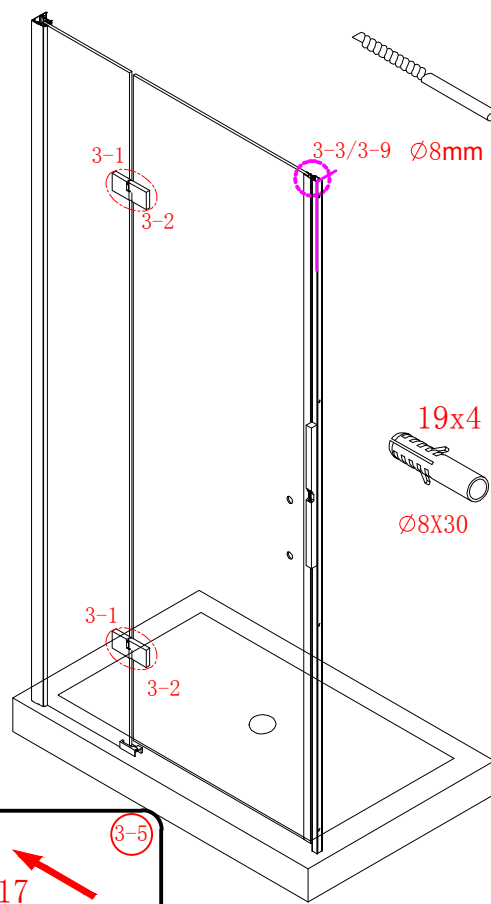

Note: Safety glass can not be re-worked.

■ Installation

Please read these instructions carefully before start of installation.

The wall post has up to 20mm of adjustment for out of true wall situations.

Ensure that the shower tray is fitted level and that after assembly of enclosure there is a full and continuous bead of sealant between the top of the shower tray and the tile joint.

- ⑰ x 1

- ⑱ x 1

- ⑳ x 3

ST4X12
- ㉑ x 3

- ㉒ x 3

- ㉓ x 4+4

∅8X30
- ㉔ x 4+4

ST5X30
- ㉕ x 3

ST4X15
- ㉖ x 1

- ㉗ x 1

- ㉘ x 1

- ㉙ x 1

- ㉚ x 3

- ㉛ x 3

- ㉜ x 3

- ㉝ x 3

This product is heavy and will require two people to install.

Ø8mm
19 x3

Ø8X30

20 x3
ST5X30

This product is heavy and will require two people to install.

This product is heavy and will require two people to install.