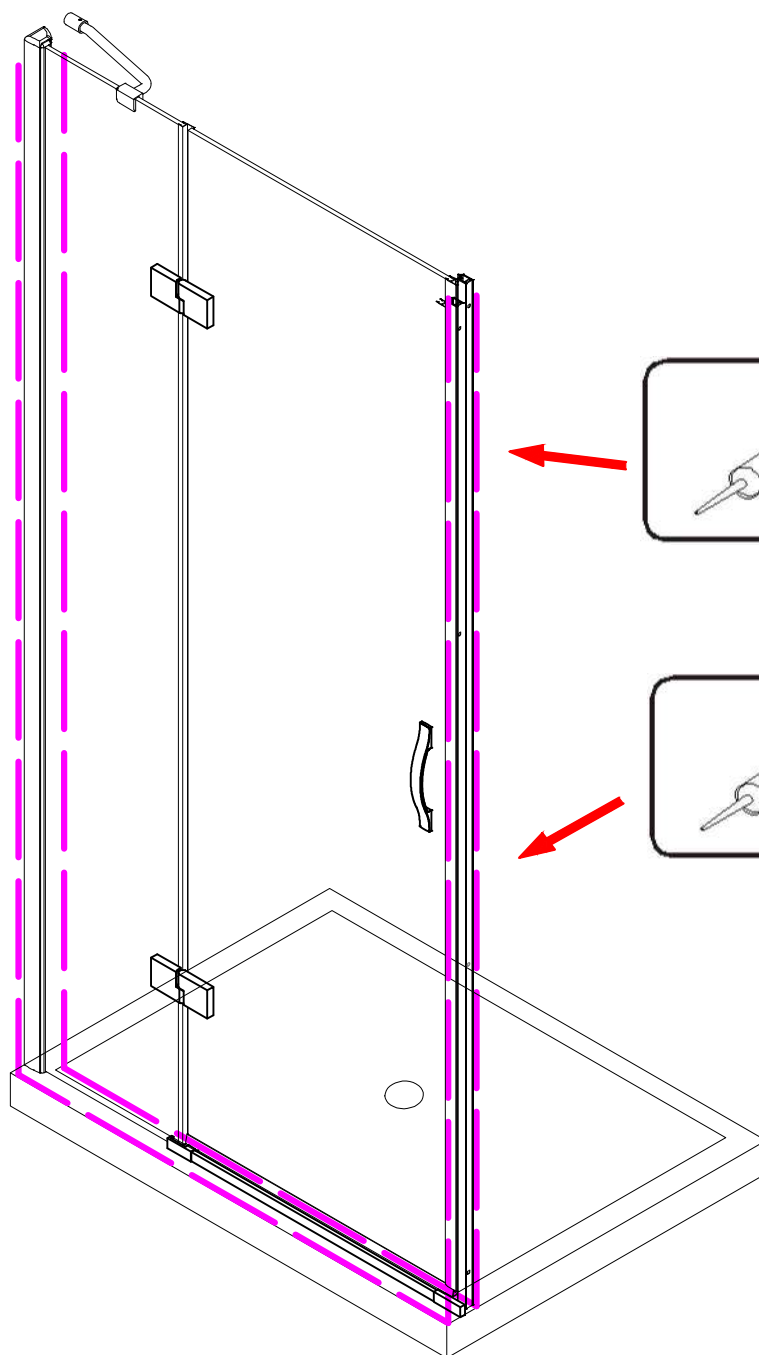

Note: Safety glass can not be re-worked.

■ Installation

Please read these instructions carefully before start of installation.

The wall post has up to 20mm of adjustment for out of true wall situations.

Ensure that the shower tray is fitted level and that after assembly of enclosure there is a full and continuous bead of sealant between the top of the shower tray and the tile joint.

ST4X15
- ㉖ x 1

- ㉗ x 1

- ㉘ x 1

- ㉙ x 1

- ㉚ x 3

- ㉛ x 3

- ㉜ x 3

- ㉝ x 3

This product is heavy and will require two people to install.

Ø8mm
19 x3

Ø8X30

20 x3
ST5X30

This product is heavy and will require two people to install.

This product is heavy and will require two people to install.

This product is heavy and will require two people to install.

This product is heavy and will require two people to install.

Installation instructions
(For VERONA-Side panel)

This product is heavy and will require two people to install.