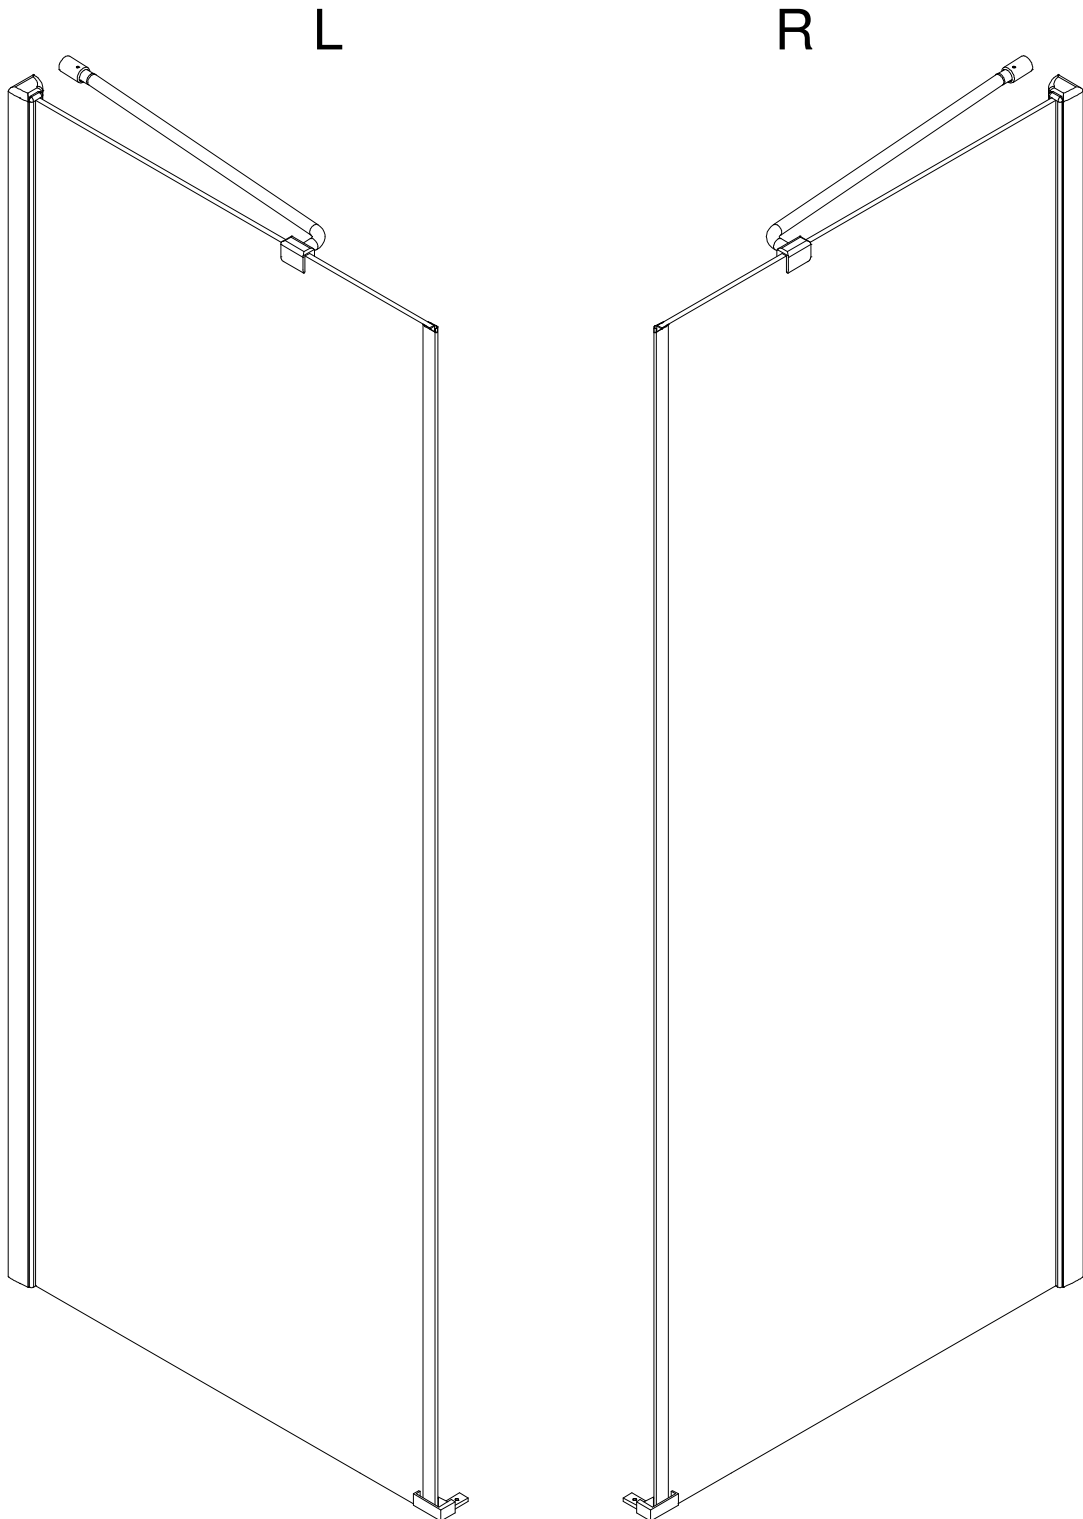

CEZARES®

Hinged door

Installation instructions

(For BERGAMO-60/(30/40/50/60))

BERGAMO-13

BERGAMO-A-1/BERGAMO-AH-1

BERGAMO-A-2/BERGAMO-AH-2

■ General Information

Note: Safety glass can not be re-worked.

■ Installation

Please read these instructions carefully before start of installation.

The wall post has up to 20mm of adjustment for out of true wall situations.

Ensure that the shower tray is fitted level and that after assembly of enclosure there is a full and continuous bead of sealant between the top of the shower tray and the tile joint.

- ⑰ x 1

- ⑱ x 1

- ⑳ x 3

ST4X12
- ㉑ x 3

- ㉒ x 3

- ㉓ x 4+4

∅8X30
- ㉔ x 4+4

ST5X30
- ㉕ x 3

This product is heavy and will require two people to install.

This product is heavy and will require two people to install.

Installation instructions
(For VERONA-Side panel)

This product is heavy and will require two people to install.