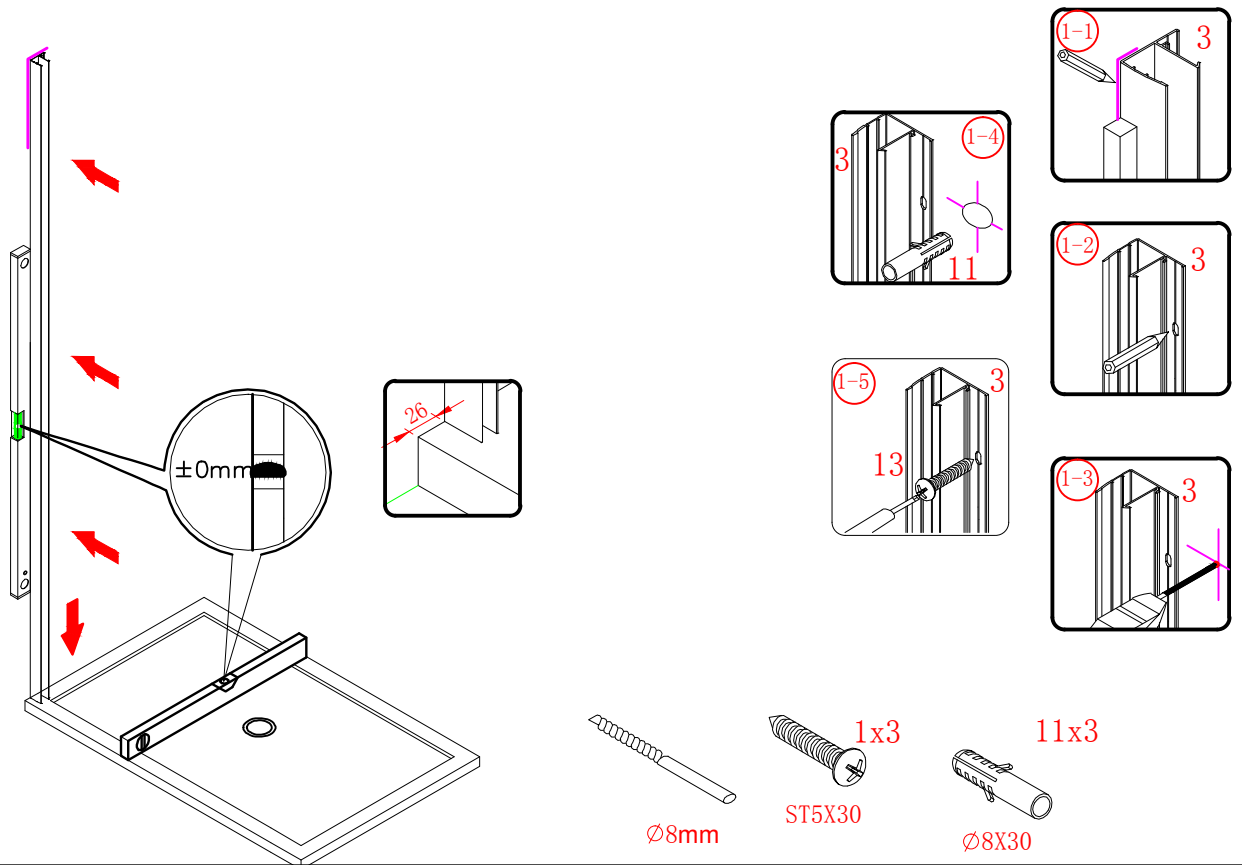

This product is heavy and will require two people to install.

Ø8mm
19 x3

Ø8X30

20 x3
ST5X30

This product is heavy and will require two people to install.

This product is heavy and will require two people to install.

This product is heavy and will require two people to install.

This product is heavy and will require two people to install.

Installation instructions
(For VERONA-Side panel)

This product is heavy and will require two people to install.