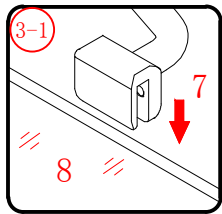

Ø8X30

20 x3

ST5X30

This product is heavy and will require two people to install.

This product is heavy and will require two people to install.

This product is heavy and will require two people to install.

This product is heavy and will require two people to install.

Installation instructions
(For VERONA-Side panel)

This product is heavy and will require two people to install.

This product is heavy and will require two people to install.

This product is heavy and will require two people to install.