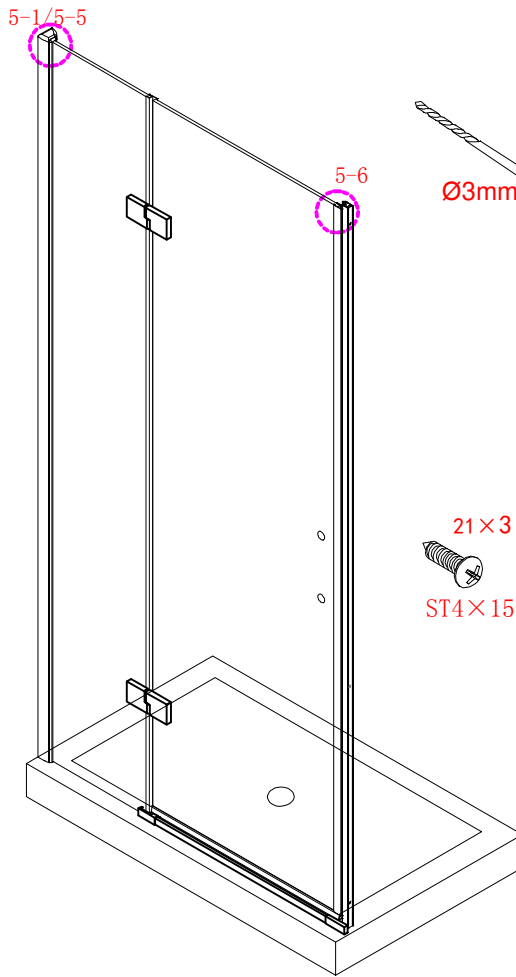

Note: Safety glass can not be re-worked.

■ Installation

Please read these instructions carefully before start of installation.

The wall post has up to 20mm of adjustment for out of true wall situations.

Ensure that the shower tray is fitted level and that after assembly of enclosure there is a full and continuous bead of sealant between the top of the shower tray and the tile joint.

- ⑰ x 1

- ⑱ x 1

- ⑳ x 3

ST4X12
- ㉑ x 3

- ㉒ x 3

- ㉓ x 4+4

∅8X30
- ㉔ x 4+4

ST5X30
- ㉕ x 3

ST4X15
- ㉖ x 1

- ㉗ x 1

- ㉘ x 1

- ㉙ x 1

- ㉚ x 3

- ㉛ x 3

This product is heavy and will require two people to install.

Ø8mm
19 x3

Ø8X30

20 x3

ST5X30

This product is heavy and will require two people to install.

This product is heavy and will require two people to install.

This product is heavy and will require two people to install.

This product is heavy and will require two people to install.