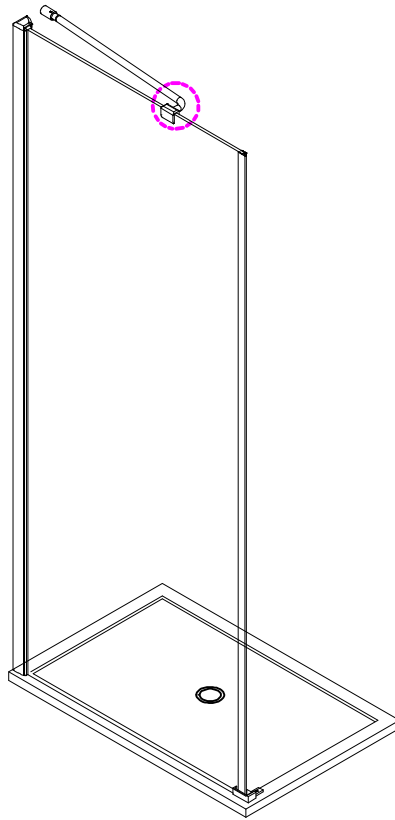

Note: Safety glass can not be re-worked.

■ Installation

Please read these instructions carefully before start of installation.

The wall post has up to 20mm of adjustment for out of true wall situations.

Ensure that the shower tray is fitted level and that after assembly of enclosure there is a full and continuous bead of sealant between the top of the shower tray and the tile joint.

- ⑰ x 1

- ⑱ x 1

- ⑳ x 3

ST4X12
- ㉑ x 3

- ㉒ x 3

- ㉓ x 4+4

∅8X30
- ㉔ x 4+4

ST5X30
- ㉕ x 3

Ø8X30

20 x3

ST5X30

This product is heavy and will require two people to install.

This product is heavy and will require two people to install.

This product is heavy and will require two people to install.

This product is heavy and will require two people to install.

Installation instructions
(For VERONA-Side panel)

This product is heavy and will require two people to install.

This product is heavy and will require two people to install.

This product is heavy and will require two people to install.