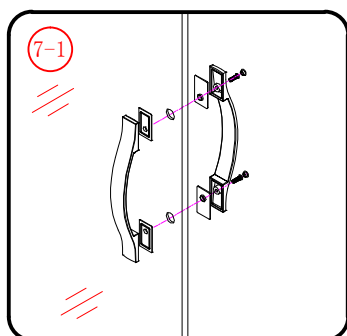

Note: Safety glass can not be re-worked.

■ Installation

Please read these instructions carefully before start of installation.

The wall post has up to 20mm of adjustment for out of true wall situations.

Ensure that the shower tray is fitted level and that after assembly of enclosure there is a full and continuous bead of sealant between the top of the shower tray and the tile joint.

ST4X15
- ㉖ x 1

- ㉗ x 1

- ㉘ x 1

- ㉙ x 1

- ㉚ x 3

- ㉛ x 3

This product is heavy and will require two people to install.

Ø8mm
19 x3

Ø8X30

20 x3

ST5X30

This product is heavy and will require two people to install.

This product is heavy and will require two people to install.

This product is heavy and will require two people to install.

This product is heavy and will require two people to install.