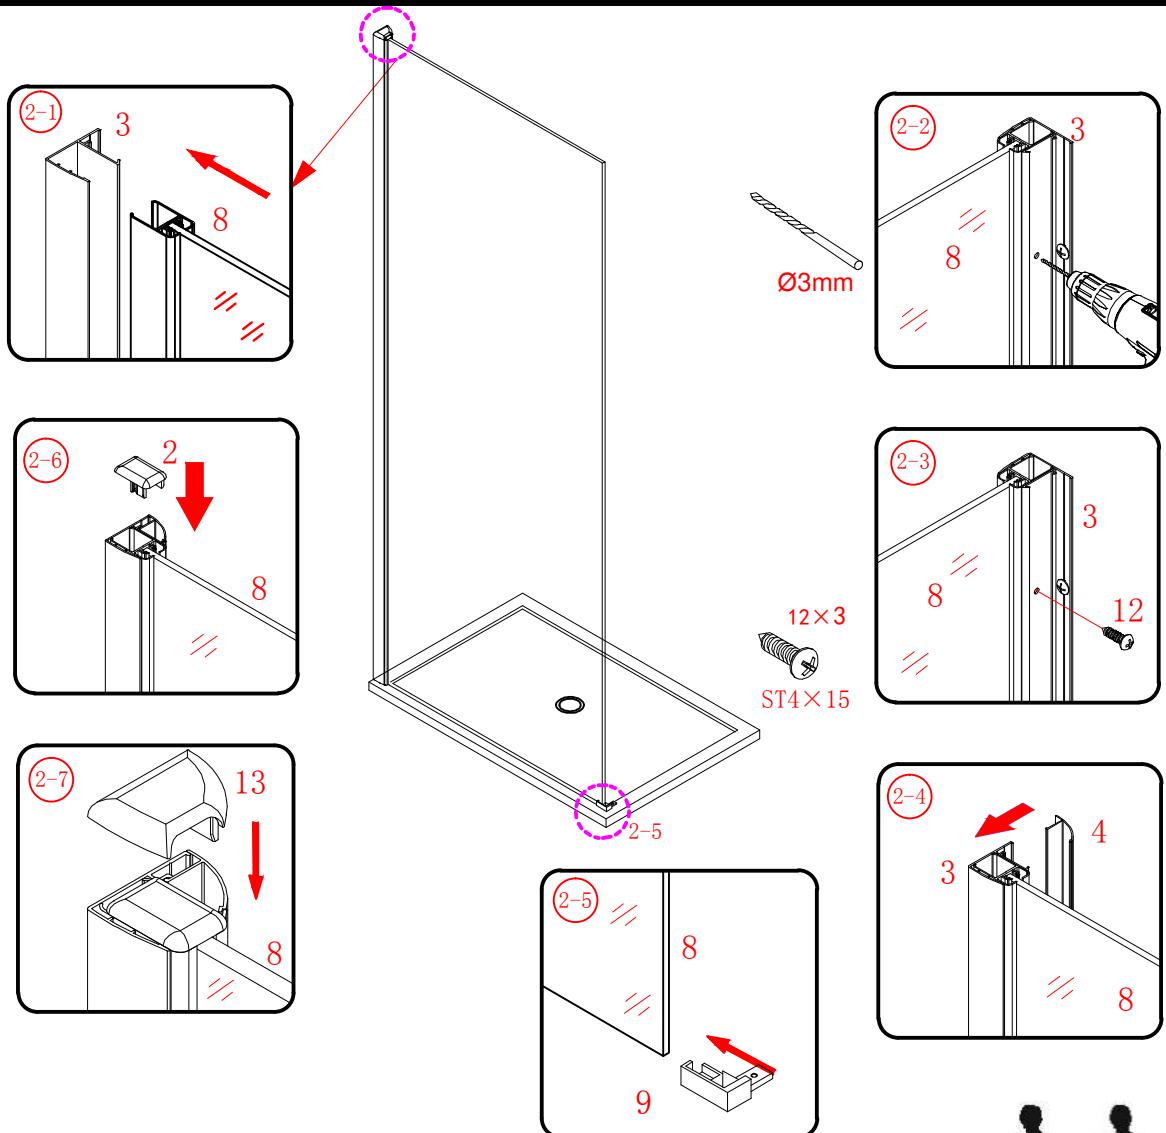

This product is heavy and will require two people to install.