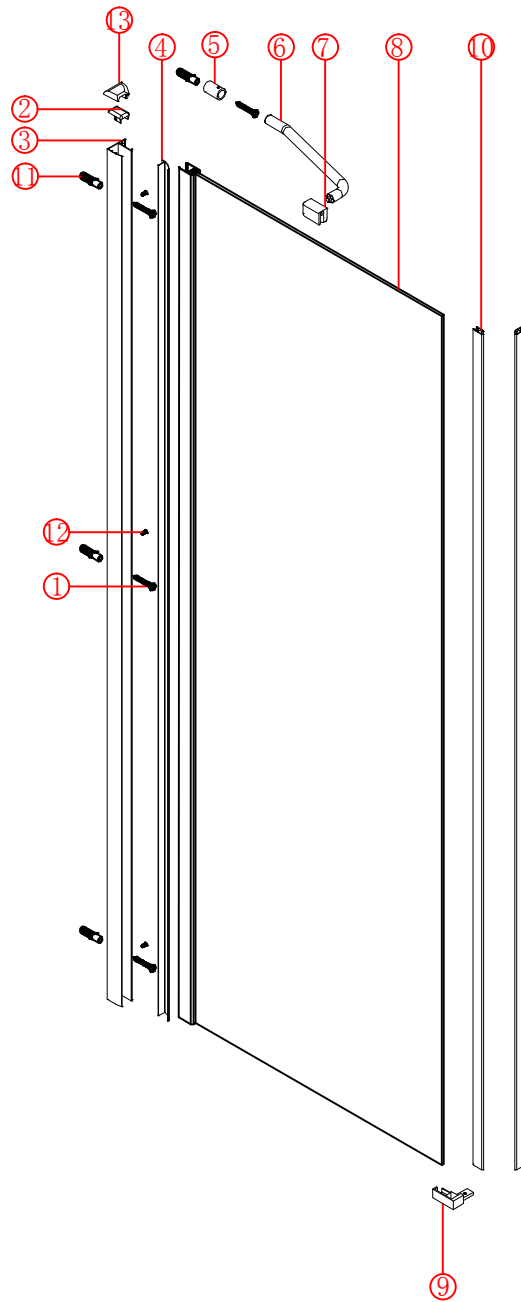

Note: Safety glass can not be re-worked.

■ Installation

Please read these instructions carefully before start of installation.

The wall post has up to 20mm of adjustment for out of true wall situations.

Ensure that the shower tray is fitted level and that after assembly of enclosure there is a full and continuous bead of sealant between the top of the shower tray and the tile joint.

■ Shower Tray Installation

The shower tray must be sited against a structural wall.

Water proof walling or tiling should be fitted so that it sits on the top of the tray rim.

■ Aftercare Instructions

After use, your shower should be cleaned with soap and water. This is particularly important in hard water districts where insoluble lime salts may be deposited and allowed to build up. Cleaners of a gritty or abrasive nature should not be used. Care should be taken to avoid contact with strong chemicals such as organic solvents and strippers.

Ø8X30

20 x3

ST5X30

This product is heavy and will require two people to install.

This product is heavy and will require two people to install.

This product is heavy and will require two people to install.

This product is heavy and will require two people to install.

Installation instructions
(For VERONA-Side panel)

This product is heavy and will require two people to install.

This product is heavy and will require two people to install.

This product is heavy and will require two people to install.