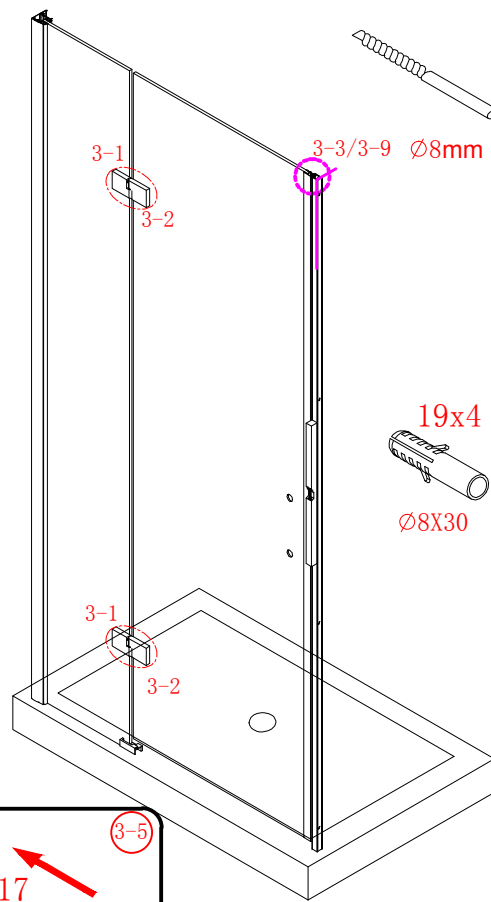

Note: Safety glass can not be re-worked.

■ Installation

Please read these instructions carefully before start of installation.

The wall post has up to 20mm of adjustment for out of true wall situations.

Ensure that the shower tray is fitted level and that after assembly of enclosure there is a full and continuous bead of sealant between the top of the shower tray and the tile joint.

- ⑰ x 1

- ⑱ x 1

- ⑳ x 3

ST4X12
- ㉑ x 3

- ㉒ x 3

- ㉓ x 4+4

∅8X30
- ㉔ x 4+4

ST5X30
- ㉕ x 3

ST4X15
- ㉖ x 1

- ㉗ x 1

- ㉘ x 1

- ㉙ x 1

- ㉚ x 3

- ㉛ x 3

This product is heavy and will require two people to install.

Ø8mm
19 x3

Ø8X30

20 x3

ST5X30

This product is heavy and will require two people to install.

This product is heavy and will require two people to install.

This product is heavy and will require two people to install.

This product is heavy and will require two people to install.