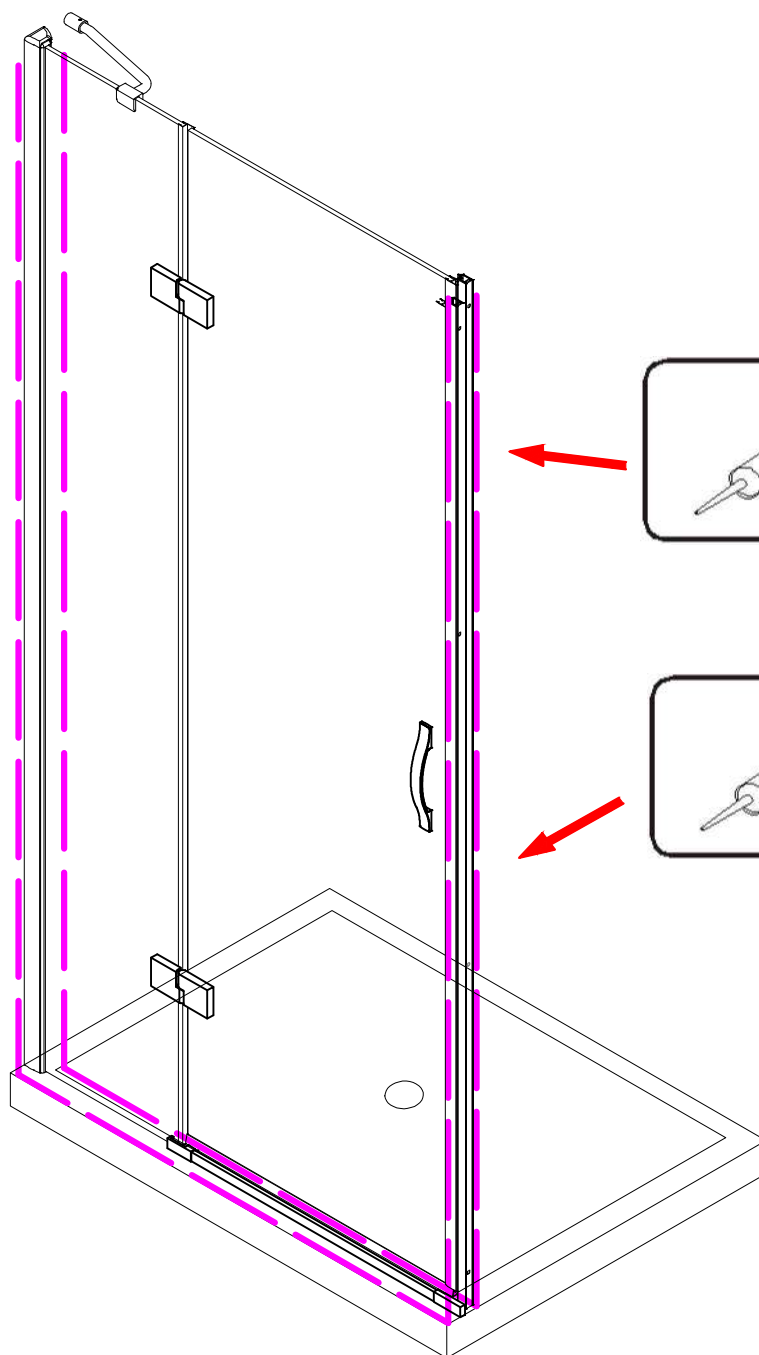

Note: Safety glass can not be re-worked.

■ Installation

Please read these instructions carefully before start of installation.

The wall post has up to 20mm of adjustment for out of true wall situations.

Ensure that the shower tray is fitted level and that after assembly of enclosure there is a full and continuous bead of sealant between the top of the shower tray and the tile joint.

ST4X15
- ㉖ x 1

- ㉗ x 1

- ㉘ x 1

- ㉙ x 1

- ㉚ x 3

- ㉛ x 3

This product is heavy and will require two people to install.

Ø8mm
19 x3

Ø8X30

20 x3

ST5X30

This product is heavy and will require two people to install.

This product is heavy and will require two people to install.

This product is heavy and will require two people to install.

This product is heavy and will require two people to install.

Installation instructions
(For VERONA-Side panel)

This product is heavy and will require two people to install.

This product is heavy and will require two people to install.

This product is heavy and will require two people to install.