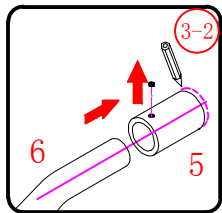

Ø8X30

20 x3

ST5X30

This product is heavy and will require two people to install.

This product is heavy and will require two people to install.

This product is heavy and will require two people to install.

This product is heavy and will require two people to install.

Installation instructions
(For VERONA-Side panel)

This product is heavy and will require two people to install.

This product is heavy and will require two people to install.

This product is heavy and will require two people to install.