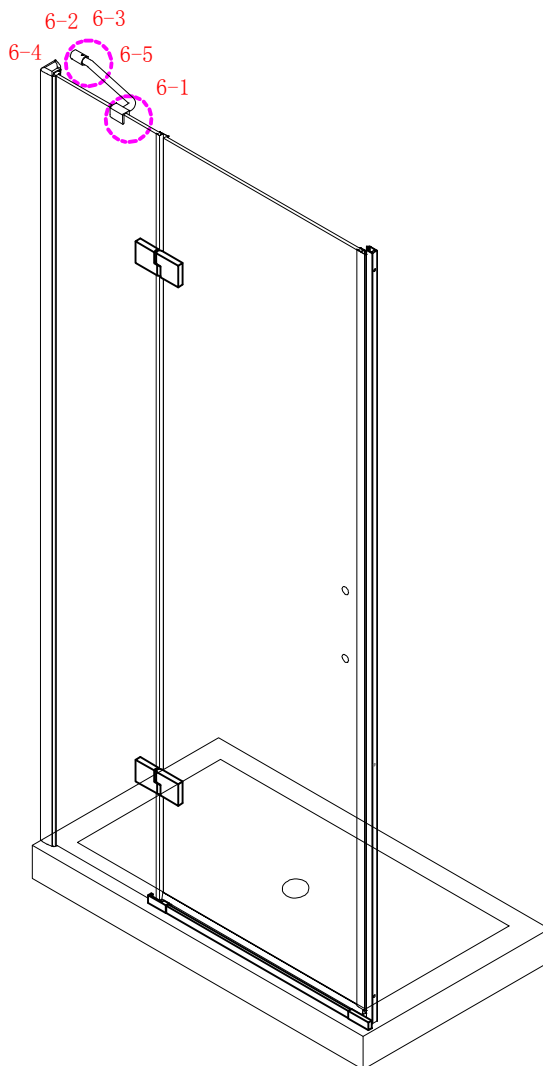

Note: Safety glass can not be re-worked.

■ Installation

Please read these instructions carefully before start of installation.

The wall post has up to 20mm of adjustment for out of true wall situations.

Ensure that the shower tray is fitted level and that after assembly of enclosure there is a full and continuous bead of sealant between the top of the shower tray and the tile joint.

- ⑰ x 1

- ⑱ x 1

- ⑳ x 3

ST4X12
- ㉑ x 3

- ㉒ x 3

- ㉓ x 4+4

∅8X30
- ㉔ x 4+4

ST5X30
- ㉕ x 3

ST4X15
- ㉖ x 1

- ㉗ x 1

- ㉘ x 1

- ㉙ x 1

- ㉚ x 3

- ㉛ x 3

This product is heavy and will require two people to install.

Ø8mm
19 x3

Ø8X30

20 x3

ST5X30

This product is heavy and will require two people to install.

This product is heavy and will require two people to install.

This product is heavy and will require two people to install.

This product is heavy and will require two people to install.