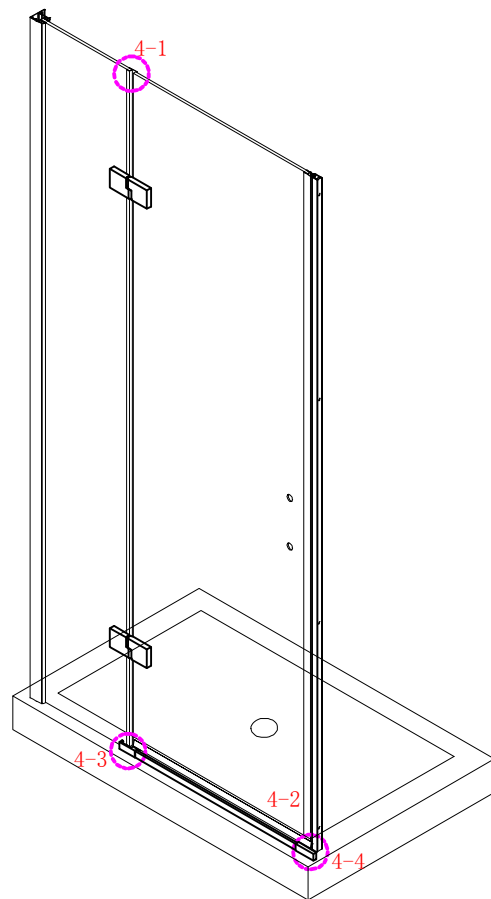

Note: Safety glass can not be re-worked.

■ Installation

Please read these instructions carefully before start of installation.

The wall post has up to 20mm of adjustment for out of true wall situations.

Ensure that the shower tray is fitted level and that after assembly of enclosure there is a full and continuous bead of sealant between the top of the shower tray and the tile joint.

- ⑰ x 1

- ⑱ x 1

- ⑳ x 3

ST4X12
- ㉑ x 3

- ㉒ x 3

- ㉓ x 4+4

∅8X30
- ㉔ x 4+4

ST5X30
- ㉕ x 3

ST4X15
- ㉖ x 1

- ㉗ x 1

- ㉘ x 1

- ㉙ x 1

- ㉚ x 3

- ㉛ x 3

This product is heavy and will require two people to install.

Ø8mm
19 x3

Ø8X30

20 x3

ST5X30

This product is heavy and will require two people to install.

This product is heavy and will require two people to install.

This product is heavy and will require two people to install.

This product is heavy and will require two people to install.