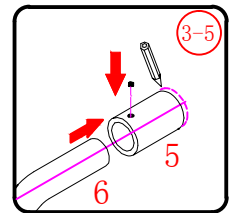

Ø8X30

20 x3

ST5X30

This product is heavy and will require two people to install.

This product is heavy and will require two people to install.

This product is heavy and will require two people to install.

This product is heavy and will require two people to install.

Installation instructions
(For VERONA-Side panel)

This product is heavy and will require two people to install.

This product is heavy and will require two people to install.

This product is heavy and will require two people to install.