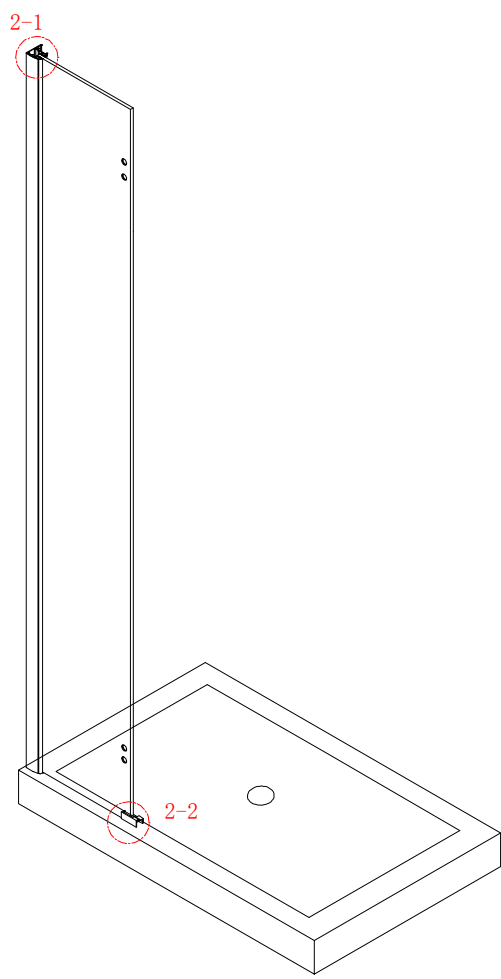

Note: Safety glass can not be re-worked.

■ Installation

Please read these instructions carefully before start of installation.

The wall post has up to 20mm of adjustment for out of true wall situations.

Ensure that the shower tray is fitted level and that after assembly of enclosure there is a full and continuous bead of sealant between the top of the shower tray and the tile joint.

- ⑰ x 1

- ⑱ x 1

- ⑳ x 3

ST4X12
- ㉑ x 3

- ㉒ x 3

- ㉓ x 4+4

∅8X30
- ㉔ x 4+4

ST5X30
- ㉕ x 3

ST4X15
- ㉖ x 1

- ㉗ x 1

- ㉘ x 1

- ㉙ x 1

- ㉚ x 3

- ㉛ x 3

This product is heavy and will require two people to install.

Ø8mm
19 x3

Ø8X30

20 x3

ST5X30

This product is heavy and will require two people to install.

This product is heavy and will require two people to install.

This product is heavy and will require two people to install.

This product is heavy and will require two people to install.