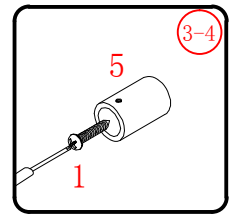

Ø8X30

20 x3

ST5X30

This product is heavy and will require two people to install.

This product is heavy and will require two people to install.

This product is heavy and will require two people to install.

This product is heavy and will require two people to install.

Installation instructions
(For VERONA-Side panel)

This product is heavy and will require two people to install.

This product is heavy and will require two people to install.

This product is heavy and will require two people to install.