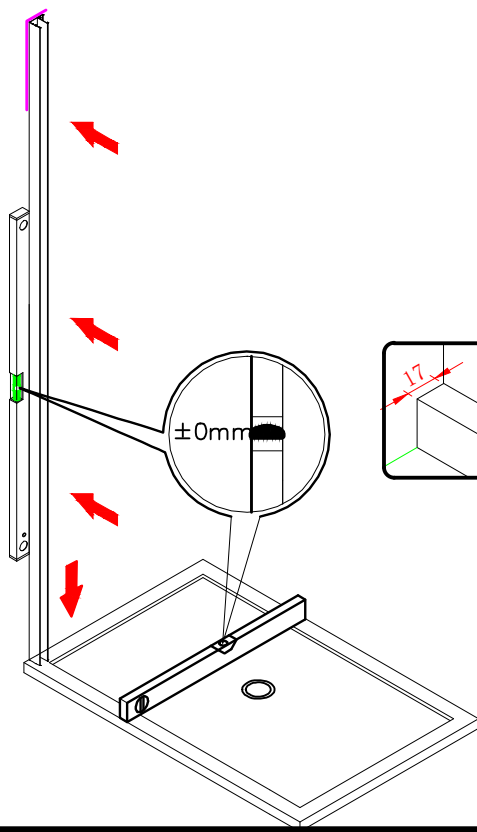

Note: Safety glass can not be re-worked.

■ Installation

Please read these instructions carefully before start of installation.

The wall post has up to 20mm of adjustment for out of true wall situations.

Ensure that the shower tray is fitted level and that after assembly of enclosure there is a full and continuous bead of sealant between the top of the shower tray and the tile joint.

- ⑰ x 1

- ⑱ x 1

- ⑳ x 3

ST4X12
- ㉑ x 3

- ㉒ x 3

- ㉓ x 4+4

∅8X30
- ㉔ x 4+4

ST5X30
- ㉕ x 3

ST4X15
- ㉖ x 1

- ㉗ x 1

- ㉘ x 1

- ㉙ x 1

- ㉚ x 3

- ㉛ x 3

This product is heavy and will require two people to install.

Ø8mm
19 x3