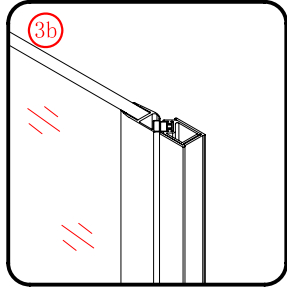

 ① x 2 L&R	 ② x 1	 ③ x 1	 ④ x 1	 ⑤ x 1	 ⑥ x 1	 ⑦ x 1
 ⑧ x 1	 ⑨ x 1	 ⑩ x 2 L&R	 ⑪ x 2 L&R	 ⑫ x 1	 ⑬ x 1	 ⑭ x 3
 ⑮ x 3	 ⑯ x 1	 x 3 ST4X12	 x 3 ST5X30	 x 4 Ø8X30		

This product is heavy and will require two people to install.

L=858-878(VE-90/VE-80)
 L=758-778(VE-80)
 L=958-978(VE-100/ELENA-60/40)
 L=1158-1178(ELENA-60/60)

3

This product is heavy and will require two people to install.

x 3
ST4X12

This product is heavy and will require two people to install.

This product is heavy and will require two people to install.

Side panel

Installation instructions
(For VE)

This product is heavy and will require two people to install.

C=838-858 (ELENA-60/30)
 C=938-958 (ELENA-60/40)
 C=1138-1158 (ELENA-60/60)