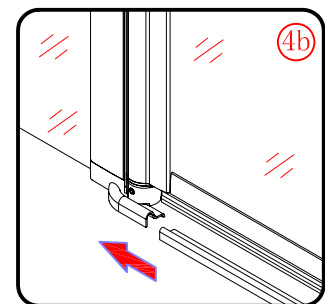

Note: Safety glass can not be re-worked.

■ Installation

Please read these instructions carefully before start of installation.

The wall post has up to 20mm of adjustment for out of true wall situations.

Ensure that the shower tray is fitted level and that after assembly of enclosure there is a full and continuous bead of sealant between the top of the shower tray and the title joint.

 ① x 2 L&R	 ② x 1	 ③ x 1	 ④ x 1	 ⑤ x 1	 ⑥ x 1	 ⑦ x 1
 ⑧ x 1	 ⑨ x 1	 ⑩ x 2 L&R	 ⑪ x 2 L&R	 ⑫ x 1	 ⑬ x 1	 ⑭ x 3
 ⑮ x 3	 ⑯ x 1	 x 3 ST4X12	 x 3 ST5X30	 x 4 Ø8X30		

This product is heavy and will require two people to install.

L=858-878(VE-90/VE-80)
 L=758-778(VE-80)
 L=958-978(VE-100/ELENA-60/40)
 L=1158-1178(ELENA-60/60)

3

This product is heavy and will require two people to install.

x 3
ST4X12

This product is heavy and will require two people to install.

This product is heavy and will require two people to install.

Side panel

Installation instructions
(For VE)

This product is heavy and will require two people to install.

C=838-858 (ELENA-60/30)
 C=938-958 (ELENA-60/40)
 C=1138-1158 (ELENA-60/60)