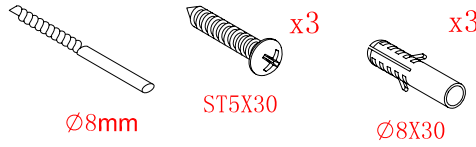

L=858-878(VE-90/VE-80)
 L=758-778(VE-80)
 L=958-978(VE-100/ELENA-60/40)
 L=1158-1178(ELENA-60/60)

3

This product is heavy and will require two people to install.

x 3
ST4X12

This product is heavy and will require two people to install.

This product is heavy and will require two people to install.

Side panel

Installation instructions
(For VE)

This product is heavy and will require two people to install.

C=838-858 (ELENA-60/30)
 C=938-958 (ELENA-60/40)
 C=1138-1158 (ELENA-60/60)