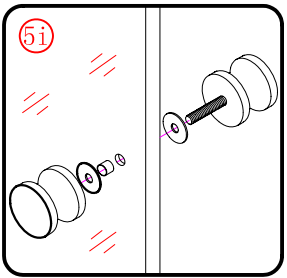

 ① x 2 L&R	 ② x 1	 ③ x 1	 ④ x 1	 ⑤ x 1	 ⑥ x 1	 ⑦ x 1
 ⑧ x 1	 ⑨ x 1	 ⑩ x 2 L&R	 ⑪ x 2 L&R	 ⑫ x 1	 ⑬ x 1	 ⑭ x 3
 ⑮ x 3	 ⑯ x 1	 x 3 ST4X12	 x 3 ST5X30	 x 4 Ø8X30		

This product is heavy and will require two people to install.

L=858-878(VE-90/VE-80)
 L=758-778(VE-80)
 L=958-978(VE-100/ELENA-60/40)
 L=1158-1178(ELENA-60/60)

3

This product is heavy and will require two people to install.

x 3
ST4X12

This product is heavy and will require two people to install.

This product is heavy and will require two people to install.

Side panel

Installation instructions
(For VE)

This product is heavy and will require two people to install.

C=838-858 (ELENA-60/30)
 C=938-958 (ELENA-60/40)
 C=1138-1158 (ELENA-60/60)