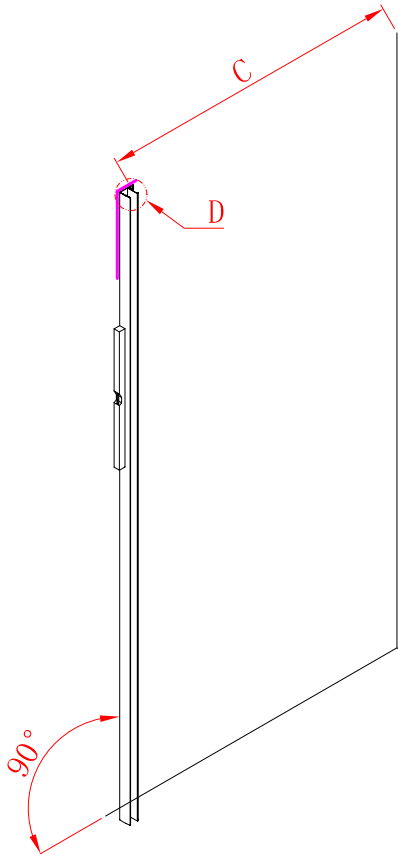

Note: Safety glass can not be re-worked.

■ Installation

Please read these instructions carefully before start of installation.

The wall post has up to 20mm of adjustment for out of true wall situations.

Ensure that the shower tray is fitted level and that after assembly of enclosure there is a full and continuous bead of sealant between the top of the shower tray and the title joint.

L=858-878(VE-90/VE-80)
 L=758-778(VE-80)
 L=958-978(VE-100/ELENA-60/40)
 L=1158-1178(ELENA-60/60)

3

This product is heavy and will require two people to install.

x 3
ST4X12

This product is heavy and will require two people to install.

This product is heavy and will require two people to install.

Side panel

Installation instructions
(For VE)

This product is heavy and will require two people to install.

C=838-858 (ELENA-60/30)
 C=938-958 (ELENA-60/40)
 C=1138-1158 (ELENA-60/60)