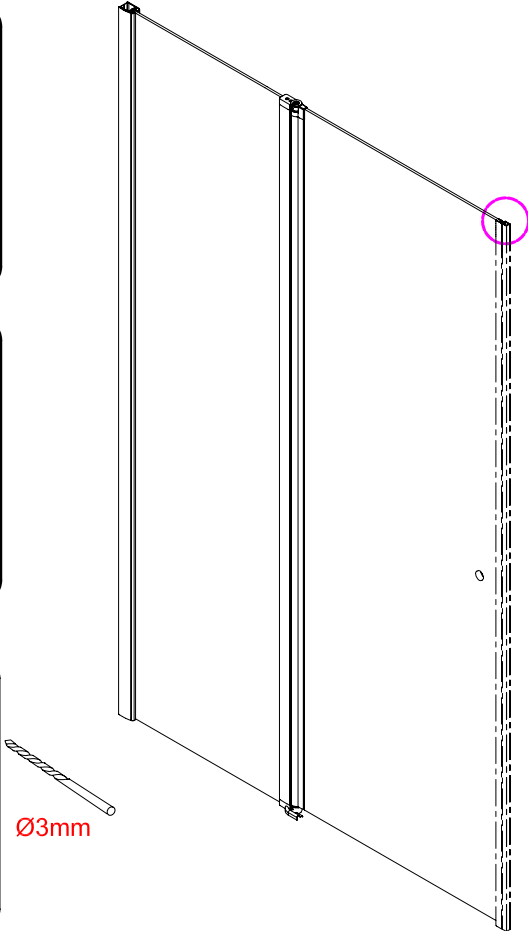

Note: Safety glass can not be re-worked.

■ Installation

Please read these instructions carefully before start of installation.

The wall post has up to 20mm of adjustment for out of true wall situations.

Ensure that the shower tray is fitted level and that after assembly of enclosure there is a full and continuous bead of sealant between the top of the shower tray and the title joint.

 ① x 2 L&R	 ② x 1	 ③ x 1	 ④ x 1	 ⑤ x 1	 ⑥ x 1	 ⑦ x 1
 ⑧ x 1	 ⑨ x 1	 ⑩ x 2 L&R	 ⑪ x 2 L&R	 ⑫ x 1	 ⑬ x 1	 ⑭ x 3
 ⑮ x 3	 ⑯ x 1	 x 3 ST4X12	 x 3 ST5X30	 x 4 Ø8X30		

This product is heavy and will require two people to install.

L=858-878(VE-90/VE-80)
 L=758-778(VE-80)
 L=958-978(VE-100/ELENA-60/40)
 L=1158-1178(ELENA-60/60)

3

This product is heavy and will require two people to install.

x 3
ST4X12

This product is heavy and will require two people to install.

This product is heavy and will require two people to install.

Side panel

Installation instructions
(For VE)

This product is heavy and will require two people to install.

C=838-858 (ELENA-60/30)
 C=938-958 (ELENA-60/40)
 C=1138-1158 (ELENA-60/60)