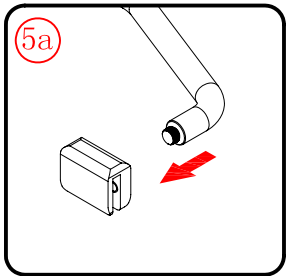

 ① x 2 L&R	 ② x 1	 ③ x 1	 ④ x 1	 ⑤ x 1	 ⑥ x 1	 ⑦ x 1
 ⑧ x 1	 ⑨ x 1	 ⑩ x 2 L&R	 ⑪ x 2 L&R	 ⑫ x 1	 ⑬ x 1	 ⑭ x 3
 ⑮ x 3	 ⑯ x 1	 x 3 ST4X12	 x 3 ST5X30	 x 4 Ø8X30		

This product is heavy and will require two people to install.

L=858-878(VE-90/VE-80)
 L=758-778(VE-80)
 L=958-978(VE-100/ELENA-60/40)
 L=1158-1178(ELENA-60/60)

3

This product is heavy and will require two people to install.

x 3
ST4X12

This product is heavy and will require two people to install.

This product is heavy and will require two people to install.

Side panel

Installation instructions
(For VE)

This product is heavy and will require two people to install.

C=838-858 (ELENA-60/30)
 C=938-958 (ELENA-60/40)
 C=1138-1158 (ELENA-60/60)