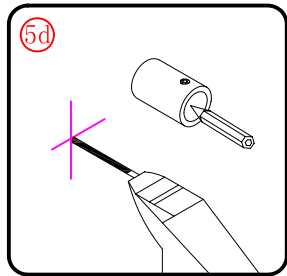

L=858-878(VE-90/VE-80)
 L=758-778(VE-80)
 L=958-978(VE-100/ELENA-60/40)
 L=1158-1178(ELENA-60/60)

3

This product is heavy and will require two people to install.

x 3
ST4X12

This product is heavy and will require two people to install.