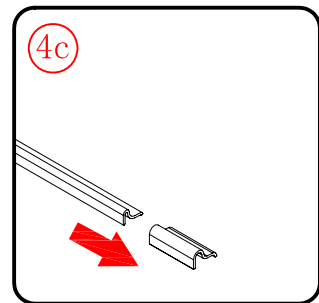

 ① x 2 L&R	 ② x 1	 ③ x 1	 ④ x 1	 ⑤ x 1	 ⑥ x 1	 ⑦ x 1
 ⑧ x 1	 ⑨ x 1	 ⑩ x 2 L&R	 ⑪ x 2 L&R	 ⑫ x 1	 ⑬ x 1	 ⑭ x 3
 ⑮ x 3	 ⑯ x 1	 x 3 ST4X12	 x 3 ST5X30	 x 4 Ø8X30		

This product is heavy and will require two people to install.

L=858-878(VE-90/VE-80)
 L=758-778(VE-80)
 L=958-978(VE-100/ELENA-60/40)
 L=1158-1178(ELENA-60/60)

3

This product is heavy and will require two people to install.

x 3
ST4X12

This product is heavy and will require two people to install.

This product is heavy and will require two people to install.

Side panel

Installation instructions
(For VE)

This product is heavy and will require two people to install.

C=838-858 (ELENA-60/30)
 C=938-958 (ELENA-60/40)
 C=1138-1158 (ELENA-60/60)