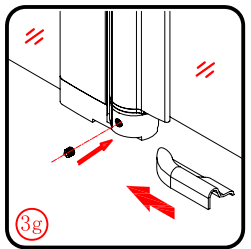

Note: Safety glass can not be re-worked.

■ Installation

Please read these instructions carefully before start of installation.

The wall post has up to 20mm of adjustment for out of true wall situations.

Ensure that the shower tray is fitted level and that after assembly of enclosure there is a full and continuous bead of sealant between the top of the shower tray and the title joint.

 ① x 2 L&R	 ② x 1	 ③ x 1	 ④ x 1	 ⑤ x 1	 ⑥ x 1	 ⑦ x 1
 ⑧ x 1	 ⑨ x 1	 ⑩ x 2 L&R	 ⑪ x 2 L&R	 ⑫ x 1	 ⑬ x 1	 ⑭ x 3
 ⑮ x 3	 ⑯ x 1	 x 3 ST4X12	 x 3 ST5X30	 x 4 Ø8X30		

This product is heavy and will require two people to install.

L=858-878(VE-90/VE-80)
 L=758-778(VE-80)
 L=958-978(VE-100/ELENA-60/40)
 L=1158-1178(ELENA-60/60)

3

This product is heavy and will require two people to install.

x 3
ST4X12

This product is heavy and will require two people to install.

This product is heavy and will require two people to install.

Side panel

Installation instructions
(For VE)

This product is heavy and will require two people to install.

C=838-858 (ELENA-60/30)
 C=938-958 (ELENA-60/40)
 C=1138-1158 (ELENA-60/60)