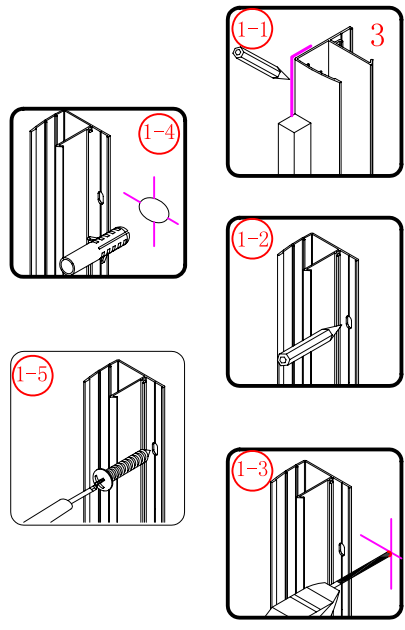

Note: Safety glass can not be re-worked.

■ Installation

Please read these instructions carefully before start of installation.

The wall post has up to 20mm of adjustment for out of true wall situations.

Ensure that the shower tray is fitted level and that after assembly of enclosure there is a full and continuous bead of sealant between the top of the shower tray and the title joint.

This product is heavy and will require two people to install.

Side panel

Installation instructions
(For VE)

This product is heavy and will require two people to install.

C=838-858 (ELENA-60/30)
 C=938-958 (ELENA-60/40)
 C=1138-1158 (ELENA-60/60)