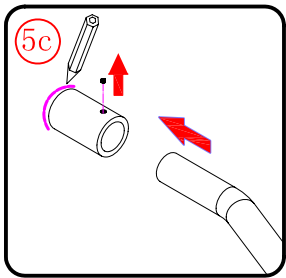

Note: Safety glass can not be re-worked.

■ Installation

Please read these instructions carefully before start of installation.

The wall post has up to 20mm of adjustment for out of true wall situations.

Ensure that the shower tray is fitted level and that after assembly of enclosure there is a full and continuous bead of sealant between the top of the shower tray and the title joint.

 ① x 2 L&R	 ② x 1	 ③ x 1	 ④ x 1	 ⑤ x 1	 ⑥ x 1	 ⑦ x 1
 ⑧ x 1	 ⑨ x 1	 ⑩ x 2 L&R	 ⑪ x 2 L&R	 ⑫ x 1	 ⑬ x 1	 ⑭ x 3
 ⑮ x 3	 ⑯ x 1	 x 3 ST4X12	 x 3 ST5X30	 x 4 Ø8X30		

This product is heavy and will require two people to install.

L=858-878(VE-90/VE-80)
 L=758-778(VE-80)
 L=958-978(VE-100/ELENA-60/40)
 L=1158-1178(ELENA-60/60)

3

This product is heavy and will require two people to install.

x 3
ST4X12

This product is heavy and will require two people to install.

This product is heavy and will require two people to install.

Side panel

Installation instructions
(For VE)

This product is heavy and will require two people to install.

C=838-858 (ELENA-60/30)
 C=938-958 (ELENA-60/40)
 C=1138-1158 (ELENA-60/60)