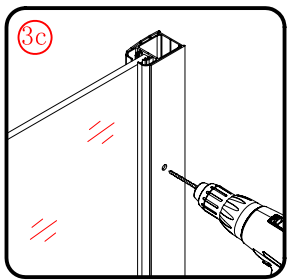

 ① x 2 L&R	 ② x 1	 ③ x 1	 ④ x 1	 ⑤ x 1	 ⑥ x 1	 ⑦ x 1
 ⑧ x 1	 ⑨ x 1	 ⑩ x 2 L&R	 ⑪ x 2 L&R	 ⑫ x 1	 ⑬ x 1	 ⑭ x 3
 ⑮ x 3	 ⑯ x 1	 x 3 ST4X12	 x 3 ST5X30	 x 4 Ø8X30		

This product is heavy and will require two people to install.

L=858-878(VE-90/VE-80)
 L=758-778(VE-80)
 L=958-978(VE-100/ELENA-60/40)
 L=1158-1178(ELENA-60/60)

3

This product is heavy and will require two people to install.

x 3
ST4X12

This product is heavy and will require two people to install.

This product is heavy and will require two people to install.

Side panel

Installation instructions
(For VE)

This product is heavy and will require two people to install.

C=838-858 (ELENA-60/30)
 C=938-958 (ELENA-60/40)
 C=1138-1158 (ELENA-60/60)