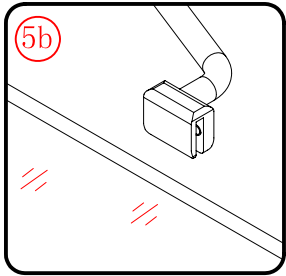

 ① x 2 L&R	 ② x 1	 ③ x 1	 ④ x 1	 ⑤ x 1	 ⑥ x 1	 ⑦ x 1
 ⑧ x 1	 ⑨ x 1	 ⑩ x 2 L&R	 ⑪ x 2 L&R	 ⑫ x 1	 ⑬ x 1	 ⑭ x 3
 ⑮ x 3	 ⑯ x 1	 x 3 ST4X12	 x 3 ST5X30	 x 4 Ø8X30		

This product is heavy and will require two people to install.

L=858-878(VE-90/VE-80)
 L=758-778(VE-80)
 L=958-978(VE-100/ELENA-60/40)
 L=1158-1178(ELENA-60/60)

3

This product is heavy and will require two people to install.

x 3
ST4X12

This product is heavy and will require two people to install.

This product is heavy and will require two people to install.

Side panel

Installation instructions
(For VE)

This product is heavy and will require two people to install.

C=838-858 (ELENA-60/30)
 C=938-958 (ELENA-60/40)
 C=1138-1158 (ELENA-60/60)