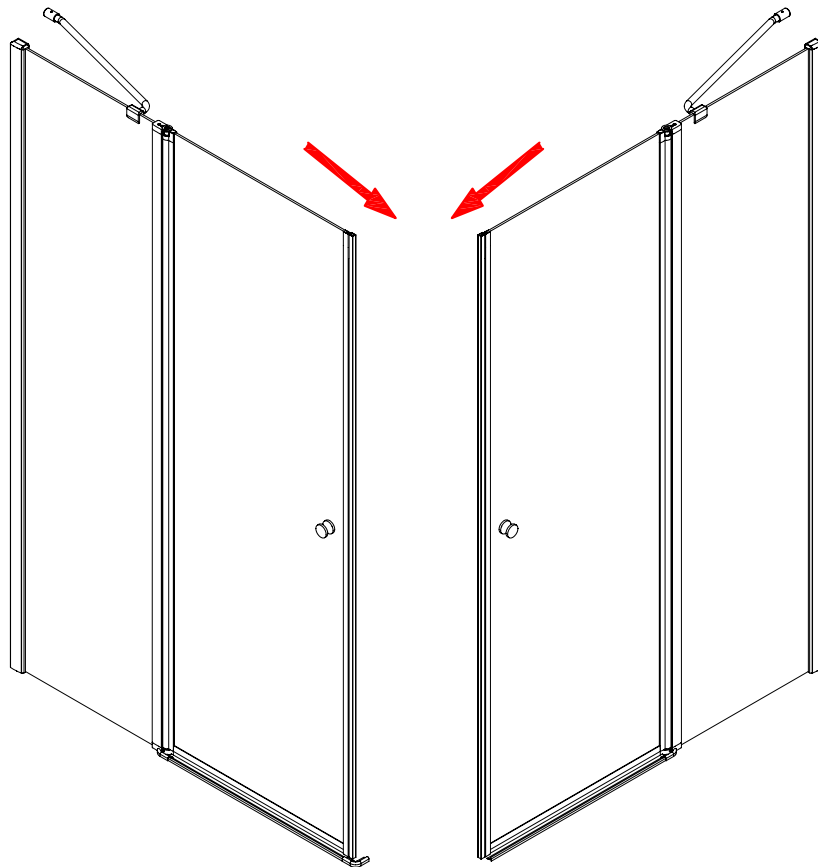

CEZARES®

Pivot door

Installation instructions

(For ELENA-60/(30/40/60))

ELENA-B-13

ELENA-AH-1

ELENA-A-22

■ General Information

Note: Safety glass can not be re-worked.

■ Installation

Please read these instructions carefully before start of installation.

The wall post has up to 20mm of adjustment for out of true wall situations.

Ensure that the shower tray is fitted level and that after assembly of enclosure there is a full and continuous bead of sealant between the top of the shower tray and the title joint.

Special care should be taken when drilling walls to avoid hidden pipes or electrical cables.

Note: This product is heavy and will require two people to install.

Please remove protective film from aluminium profiles before installation.