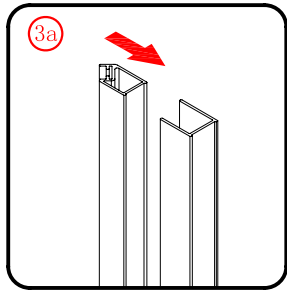

 ① x 2 L&R	 ② x 1	 ③ x 1	 ④ x 1	 ⑤ x 1	 ⑥ x 1	 ⑦ x 1
 ⑧ x 1	 ⑨ x 1	 ⑩ x 2 L&R	 ⑪ x 2 L&R	 ⑫ x 1	 ⑬ x 1	 ⑭ x 3
 ⑮ x 3	 ⑯ x 1	 x 3 ST4X12	 x 3 ST5X30	 x 4 Ø8X30		

This product is heavy and will require two people to install.

L=858-878(VE-90/VE-80)
 L=758-778(VE-80)
 L=958-978(VE-100/ELENA-60/40)
 L=1158-1178(ELENA-60/60)

3

This product is heavy and will require two people to install.

x 3
ST4X12

This product is heavy and will require two people to install.

This product is heavy and will require two people to install.

Side panel

Installation instructions
(For VE)

This product is heavy and will require two people to install.

C=838-858 (ELENA-60/30)
 C=938-958 (ELENA-60/40)
 C=1138-1158 (ELENA-60/60)