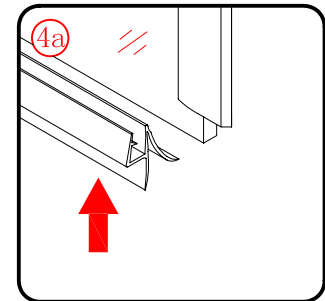

 ① x 2 L&R	 ② x 1	 ③ x 1	 ④ x 1	 ⑤ x 1	 ⑥ x 1	 ⑦ x 1
 ⑧ x 1	 ⑨ x 1	 ⑩ x 2 L&R	 ⑪ x 2 L&R	 ⑫ x 1	 ⑬ x 1	 ⑭ x 3
 ⑮ x 3	 ⑯ x 1	 x 3 ST4X12	 x 3 ST5X30	 x 4 Ø8X30		

This product is heavy and will require two people to install.

L=858-878(VE-90/VE-80)
 L=758-778(VE-80)
 L=958-978(VE-100/ELENA-60/40)
 L=1158-1178(ELENA-60/60)

3

This product is heavy and will require two people to install.

x 3
ST4X12

This product is heavy and will require two people to install.

This product is heavy and will require two people to install.

Side panel

Installation instructions
(For VE)

This product is heavy and will require two people to install.

C=838-858 (ELENA-60/30)
 C=938-958 (ELENA-60/40)
 C=1138-1158 (ELENA-60/60)