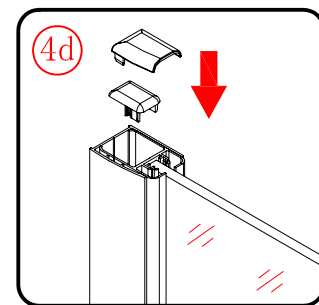

 ① x 2 L&R	 ② x 1	 ③ x 1	 ④ x 1	 ⑤ x 1	 ⑥ x 1	 ⑦ x 1
 ⑧ x 1	 ⑨ x 1	 ⑩ x 2 L&R	 ⑪ x 2 L&R	 ⑫ x 1	 ⑬ x 1	 ⑭ x 3
 ⑮ x 3	 ⑯ x 1	 x 3 ST4X12	 x 3 ST5X30	 x 4 Ø8X30		

This product is heavy and will require two people to install.

L=858-878(VE-90/VE-80)
 L=758-778(VE-80)
 L=958-978(VE-100/ELENA-60/40)
 L=1158-1178(ELENA-60/60)

3

This product is heavy and will require two people to install.

x 3
ST4X12

This product is heavy and will require two people to install.

This product is heavy and will require two people to install.

Side panel

Installation instructions
(For VE)

This product is heavy and will require two people to install.

C=838-858 (ELENA-60/30)
 C=938-958 (ELENA-60/40)
 C=1138-1158 (ELENA-60/60)