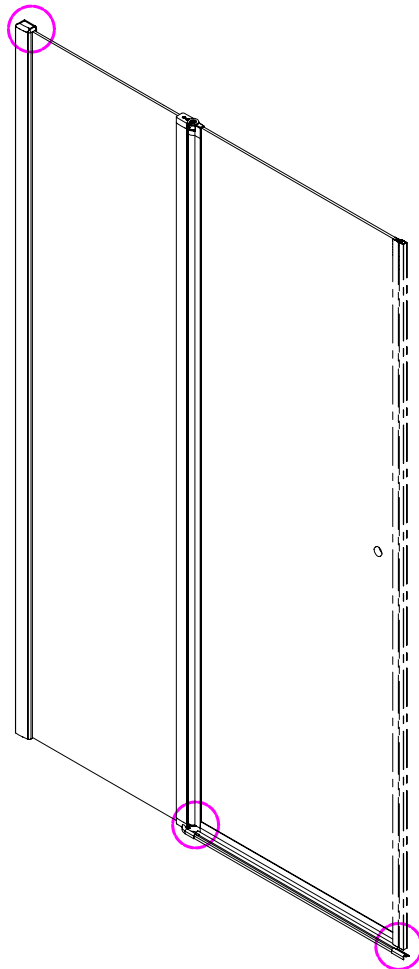

Note: Safety glass can not be re-worked.

■ Installation

Please read these instructions carefully before start of installation.

The wall post has up to 20mm of adjustment for out of true wall situations.

Ensure that the shower tray is fitted level and that after assembly of enclosure there is a full and continuous bead of sealant between the top of the shower tray and the title joint.

 ① x 2 L&R	 ② x 1	 ③ x 1	 ④ x 1	 ⑤ x 1	 ⑥ x 1	 ⑦ x 1
 ⑧ x 1	 ⑨ x 1	 ⑩ x 2 L&R	 ⑪ x 2 L&R	 ⑫ x 1	 ⑬ x 1	 ⑭ x 3
 ⑮ x 3	 ⑯ x 1	 x 3 ST4X12	 x 3 ST5X30	 x 4 Ø8X30		

This product is heavy and will require two people to install.

L=858-878(VE-90/VE-80)
 L=758-778(VE-80)
 L=958-978(VE-100/ELENA-60/40)
 L=1158-1178(ELENA-60/60)

3

This product is heavy and will require two people to install.

x 3
ST4X12

This product is heavy and will require two people to install.

This product is heavy and will require two people to install.

Side panel

Installation instructions
(For VE)

This product is heavy and will require two people to install.

C=838-858 (ELENA-60/30)
 C=938-958 (ELENA-60/40)
 C=1138-1158 (ELENA-60/60)