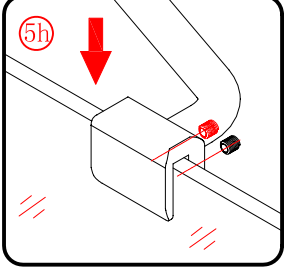

 ① x 2 L&R	 ② x 1	 ③ x 1	 ④ x 1	 ⑤ x 1	 ⑥ x 1	 ⑦ x 1
 ⑧ x 1	 ⑨ x 1	 ⑩ x 2 L&R	 ⑪ x 2 L&R	 ⑫ x 1	 ⑬ x 1	 ⑭ x 3
 ⑮ x 3	 ⑯ x 1	 x 3 ST4X12	 x 3 ST5X30	 x 4 Ø8X30		

This product is heavy and will require two people to install.

L=858-878(VE-90/VE-80)
 L=758-778(VE-80)
 L=958-978(VE-100/ELENA-60/40)
 L=1158-1178(ELENA-60/60)

3

This product is heavy and will require two people to install.

x 3
ST4X12

This product is heavy and will require two people to install.

This product is heavy and will require two people to install.

Side panel

Installation instructions
(For VE)

This product is heavy and will require two people to install.

C=838-858 (ELENA-60/30)
 C=938-958 (ELENA-60/40)
 C=1138-1158 (ELENA-60/60)