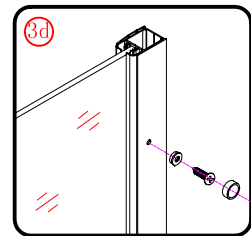

 ① x 2 L&R	 ② x 1	 ③ x 1	 ④ x 1	 ⑤ x 1	 ⑥ x 1	 ⑦ x 1
 ⑧ x 1	 ⑨ x 1	 ⑩ x 2 L&R	 ⑪ x 2 L&R	 ⑫ x 1	 ⑬ x 1	 ⑭ x 3
 ⑮ x 3	 ⑯ x 1	 x 3 ST4X12	 x 3 ST5X30	 x 4 Ø8X30		

This product is heavy and will require two people to install.

L=858-878(VE-90/VE-80)
 L=758-778(VE-80)
 L=958-978(VE-100/ELENA-60/40)
 L=1158-1178(ELENA-60/60)

3

This product is heavy and will require two people to install.

x 3
ST4X12

This product is heavy and will require two people to install.

This product is heavy and will require two people to install.

Side panel

Installation instructions
(For VE)

This product is heavy and will require two people to install.

C=838-858 (ELENA-60/30)
 C=938-958 (ELENA-60/40)
 C=1138-1158 (ELENA-60/60)