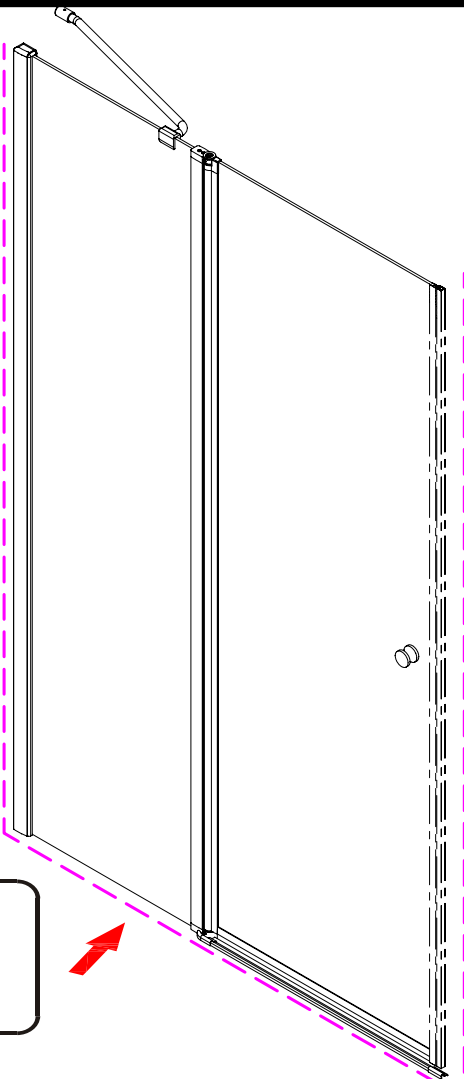

Note: Safety glass can not be re-worked.

■ Installation

Please read these instructions carefully before start of installation.

The wall post has up to 20mm of adjustment for out of true wall situations.

Ensure that the shower tray is fitted level and that after assembly of enclosure there is a full and continuous bead of sealant between the top of the shower tray and the title joint.

 ① x 2 L&R	 ② x 1	 ③ x 1	 ④ x 1	 ⑤ x 1	 ⑥ x 1	 ⑦ x 1
 ⑧ x 1	 ⑨ x 1	 ⑩ x 2 L&R	 ⑪ x 2 L&R	 ⑫ x 1	 ⑬ x 1	 ⑭ x 3
 ⑮ x 3	 ⑯ x 1	 x 3 ST4X12	 x 3 ST5X30	 x 4 Ø8X30		

This product is heavy and will require two people to install.

L=858-878(VE-90/VE-80)
 L=758-778(VE-80)
 L=958-978(VE-100/ELENA-60/40)
 L=1158-1178(ELENA-60/60)

3

This product is heavy and will require two people to install.

x 3
ST4X12

This product is heavy and will require two people to install.

This product is heavy and will require two people to install.

Side panel

Installation instructions
(For VE)

This product is heavy and will require two people to install.

C=838-858 (ELENA-60/30)
 C=938-958 (ELENA-60/40)
 C=1138-1158 (ELENA-60/60)