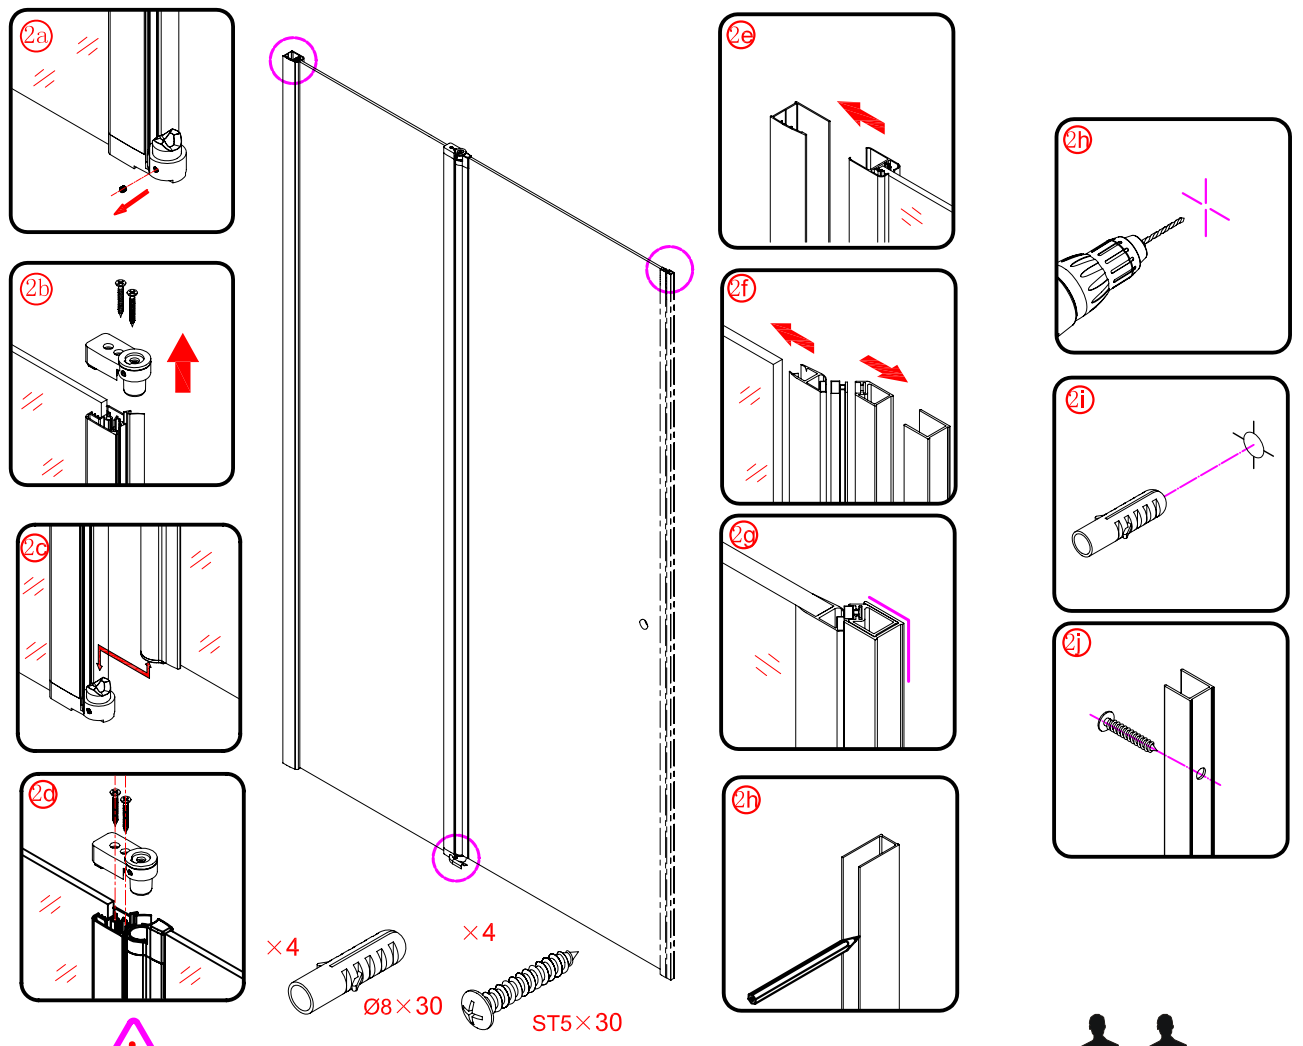

Note: Safety glass can not be re-worked.

■ Installation

Please read these instructions carefully before start of installation.

The wall post has up to 20mm of adjustment for out of true wall situations.

Ensure that the shower tray is fitted level and that after assembly of enclosure there is a full and continuous bead of sealant between the top of the shower tray and the title joint.

 ① x 2 L&R	 ② x 1	 ③ x 1	 ④ x 1	 ⑤ x 1	 ⑥ x 1	 ⑦ x 1
 ⑧ x 1	 ⑨ x 1	 ⑩ x 2 L&R	 ⑪ x 2 L&R	 ⑫ x 1	 ⑬ x 1	 ⑭ x 3
 ⑮ x 3	 ⑯ x 1	 x 3 ST4X12	 x 3 ST5X30	 x 4 Ø8X30		

This product is heavy and will require two people to install.

L=858-878(VE-90/VE-80)
 L=758-778(VE-80)
 L=958-978(VE-100/ELENA-60/40)
 L=1158-1178(ELENA-60/60)

3

This product is heavy and will require two people to install.

x 3
ST4X12

This product is heavy and will require two people to install.