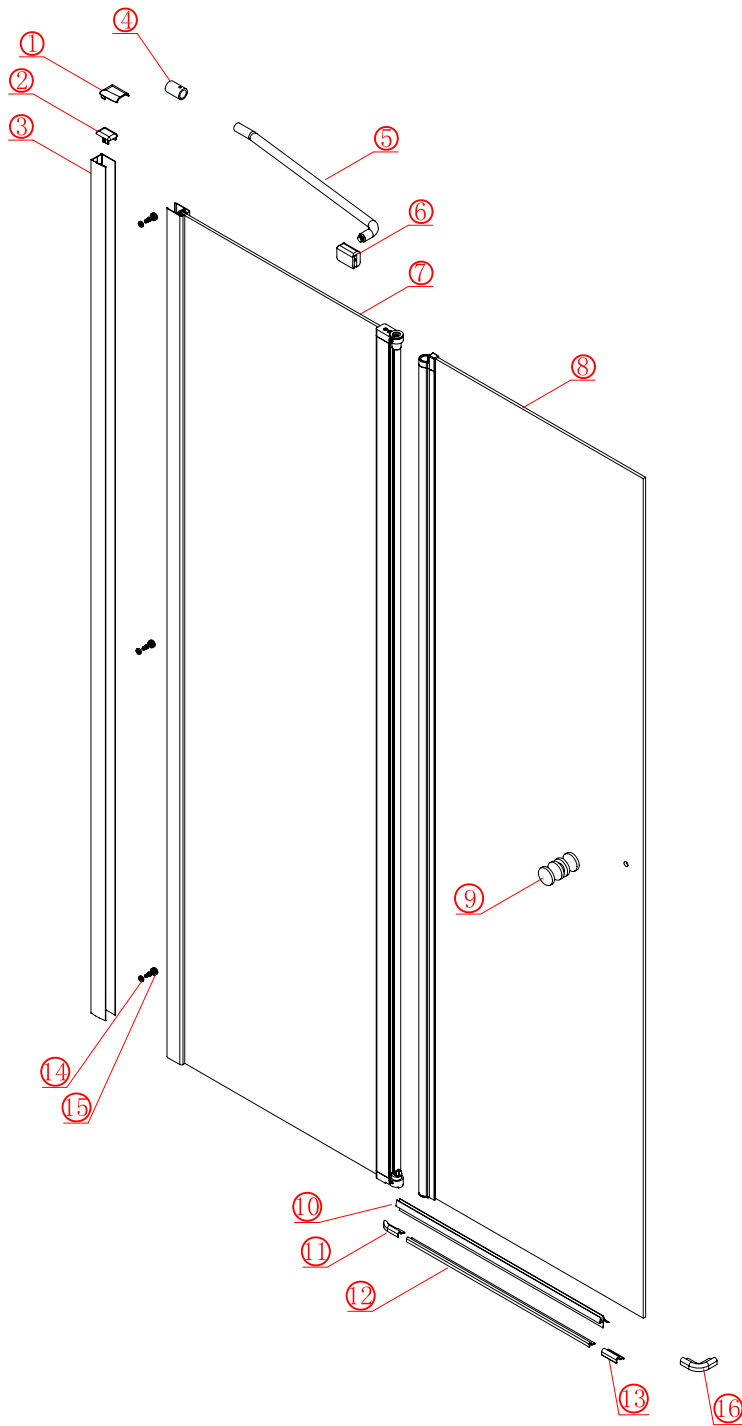

Note: Safety glass can not be re-worked.

■ Installation

Please read these instructions carefully before start of installation.

The wall post has up to 20mm of adjustment for out of true wall situations.

Ensure that the shower tray is fitted level and that after assembly of enclosure there is a full and continuous bead of sealant between the top of the shower tray and the title joint.

■ Shower Tray Installation

The shower tray must be sited against a structural wall.

Water proof walling or tiling should be fitted so that it sits on the top of the tray rim.

■ Aftercare Instructions

After use, your shower should be cleaned with soap and water. This is particularly important in hard water districts where insoluble lime salts may be deposited and allowed to build up. Cleaners of a gritty or abrasive nature should not be used. Care should be taken to avoid contact with strong chemicals such as organic solvents and strippers.

 ① x 2 L&R	 ② x 1	 ③ x 1	 ④ x 1	 ⑤ x 1	 ⑥ x 1	 ⑦ x 1
 ⑧ x 1	 ⑨ x 1	 ⑩ x 2 L&R	 ⑪ x 2 L&R	 ⑫ x 1	 ⑬ x 1	 ⑭ x 3
 ⑮ x 3	 ⑯ x 1	 x 3 ST4X12	 x 3 ST5X30	 x 4 Ø8X30		

This product is heavy and will require two people to install.

L=858-878(VE-90/VE-80)
 L=758-778(VE-80)
 L=958-978(VE-100/ELENA-60/40)
 L=1158-1178(ELENA-60/60)

3

This product is heavy and will require two people to install.

x 3
ST4X12

This product is heavy and will require two people to install.