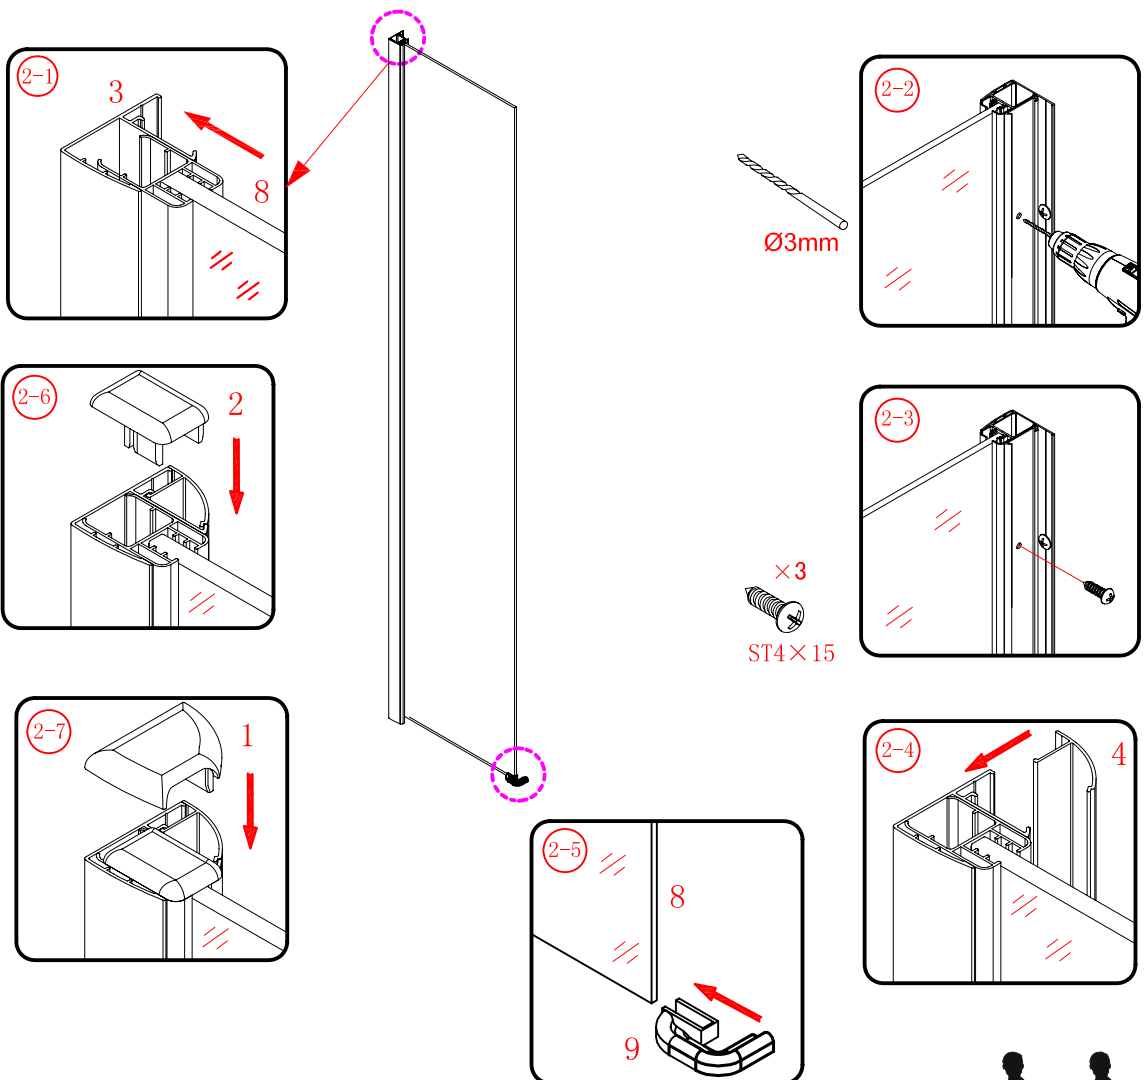

Note: Safety glass can not be re-worked.

■ Installation

Please read these instructions carefully before start of installation.

The wall post has up to 20mm of adjustment for out of true wall situations.

Ensure that the shower tray is fitted level and that after assembly of enclosure there is a full and continuous bead of sealant between the top of the shower tray and the title joint.

L=858-878(VE-90/VE-80)
 L=758-778(VE-80)
 L=958-978(VE-100/ELENA-60/40)
 L=1158-1178(ELENA-60/60)

3

This product is heavy and will require two people to install.

x 3
ST4X12

This product is heavy and will require two people to install.

This product is heavy and will require two people to install.

Side panel

Installation instructions
(For VE)

This product is heavy and will require two people to install.

C=838-858 (ELENA-60/30)
 C=938-958 (ELENA-60/40)
 C=1138-1158 (ELENA-60/60)