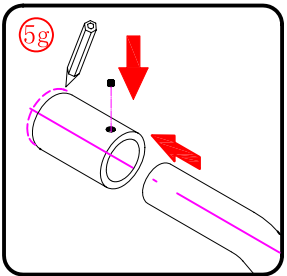

L=858-878(VE-90/VE-80)
 L=758-778(VE-80)
 L=958-978(VE-100/ELENA-60/40)
 L=1158-1178(ELENA-60/60)

3

This product is heavy and will require two people to install.

x 3
ST4X12

This product is heavy and will require two people to install.

This product is heavy and will require two people to install.

Side panel

Installation instructions
(For VE)

This product is heavy and will require two people to install.

C=838-858 (ELENA-60/30)
 C=938-958 (ELENA-60/40)
 C=1138-1158 (ELENA-60/60)