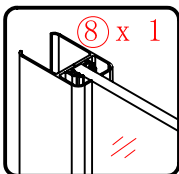

 ① x 2 L&R	 ② x 1	 ③ x 1	 ④ x 1	 ⑤ x 1	 ⑥ x 1	 ⑦ x 1
 ⑧ x 1	 ⑨ x 1	 ⑩ x 2 L&R	 ⑪ x 2 L&R	 ⑫ x 1	 ⑬ x 1	 ⑭ x 3
 ⑮ x 3	 ⑯ x 1	 x 3 ST4X12	 x 3 ST5X30	 x 4 Ø8X30		

This product is heavy and will require two people to install.

L=858-878(VE-90/VE-80)
 L=758-778(VE-80)
 L=958-978(VE-100/ELENA-60/40)
 L=1158-1178(ELENA-60/60)

3

This product is heavy and will require two people to install.

x 3
ST4X12

This product is heavy and will require two people to install.

This product is heavy and will require two people to install.

Side panel

Installation instructions
(For VE)

This product is heavy and will require two people to install.

C=838-858 (ELENA-60/30)
 C=938-958 (ELENA-60/40)
 C=1138-1158 (ELENA-60/60)