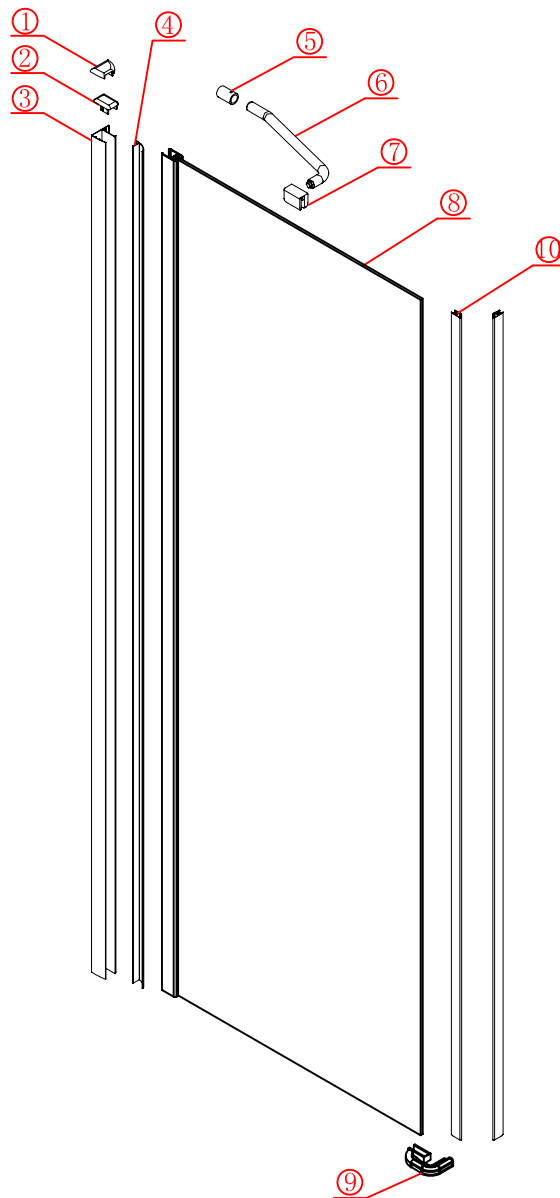

Note: Safety glass can not be re-worked.

■ Installation

Please read these instructions carefully before start of installation.

The wall post has up to 20mm of adjustment for out of true wall situations.

Ensure that the shower tray is fitted level and that after assembly of enclosure there is a full and continuous bead of sealant between the top of the shower tray and the title joint.

 ① x 2 L&R	 ② x 1	 ③ x 1	 ④ x 1	 ⑤ x 1	 ⑥ x 1	 ⑦ x 1
 ⑧ x 1	 ⑨ x 1	 ⑩ x 2 L&R	 ⑪ x 2 L&R	 ⑫ x 1	 ⑬ x 1	 ⑭ x 3
 ⑮ x 3	 ⑯ x 1	 x 3 ST4X12	 x 3 ST5X30	 x 4 Ø8X30		

This product is heavy and will require two people to install.

L=858-878(VE-90/VE-80)
 L=758-778(VE-80)
 L=958-978(VE-100/ELENA-60/40)
 L=1158-1178(ELENA-60/60)

3

This product is heavy and will require two people to install.

x 3
ST4X12

This product is heavy and will require two people to install.

This product is heavy and will require two people to install.

Side panel

Installation instructions
(For VE)

This product is heavy and will require two people to install.

C=838-858 (ELENA-60/30)
 C=938-958 (ELENA-60/40)
 C=1138-1158 (ELENA-60/60)