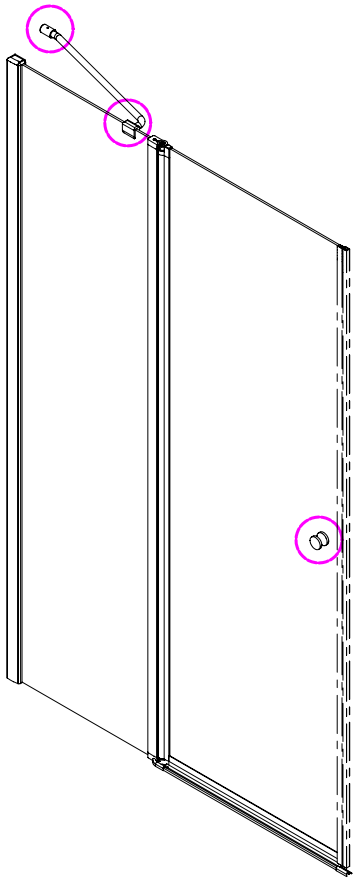

Note: Safety glass can not be re-worked.

■ Installation

Please read these instructions carefully before start of installation.

The wall post has up to 20mm of adjustment for out of true wall situations.

Ensure that the shower tray is fitted level and that after assembly of enclosure there is a full and continuous bead of sealant between the top of the shower tray and the title joint.

 ① x 2 L&R	 ② x 1	 ③ x 1	 ④ x 1	 ⑤ x 1	 ⑥ x 1	 ⑦ x 1
 ⑧ x 1	 ⑨ x 1	 ⑩ x 2 L&R	 ⑪ x 2 L&R	 ⑫ x 1	 ⑬ x 1	 ⑭ x 3
 ⑮ x 3	 ⑯ x 1	 x 3 ST4X12	 x 3 ST5X30	 x 4 Ø8X30		

This product is heavy and will require two people to install.

L=858-878(VE-90/VE-80)
 L=758-778(VE-80)
 L=958-978(VE-100/ELENA-60/40)
 L=1158-1178(ELENA-60/60)

3

This product is heavy and will require two people to install.

x 3
ST4X12

This product is heavy and will require two people to install.

This product is heavy and will require two people to install.

Side panel

Installation instructions
(For VE)

This product is heavy and will require two people to install.

C=838-858 (ELENA-60/30)
 C=938-958 (ELENA-60/40)
 C=1138-1158 (ELENA-60/60)