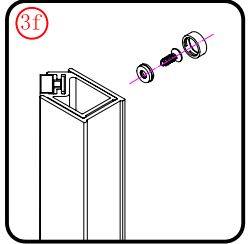

 ① x 2 L&R	 ② x 1	 ③ x 1	 ④ x 1	 ⑤ x 1	 ⑥ x 1	 ⑦ x 1
 ⑧ x 1	 ⑨ x 1	 ⑩ x 2 L&R	 ⑪ x 2 L&R	 ⑫ x 1	 ⑬ x 1	 ⑭ x 3
 ⑮ x 3	 ⑯ x 1	 x 3 ST4X12	 x 3 ST5X30	 x 4 Ø8X30		

This product is heavy and will require two people to install.

L=858-878(VE-90/VE-80)
 L=758-778(VE-80)
 L=958-978(VE-100/ELENA-60/40)
 L=1158-1178(ELENA-60/60)

3

This product is heavy and will require two people to install.

x 3
ST4X12

This product is heavy and will require two people to install.

This product is heavy and will require two people to install.

Side panel

Installation instructions
(For VE)

This product is heavy and will require two people to install.

C=838-858 (ELENA-60/30)
 C=938-958 (ELENA-60/40)
 C=1138-1158 (ELENA-60/60)