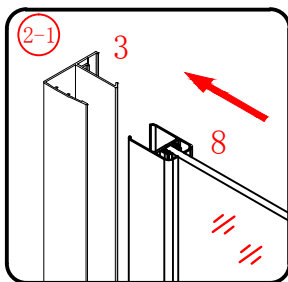

This product is heavy and will require two people to install.

Ø8mm
19 x3

Ø8X30

20 x3

ST5X30

This product is heavy and will require two people to install.

This product is heavy and will require two people to install.

This product is heavy and will require two people to install.

This product is heavy and will require two people to install.

Installation instructions
(For VERONA-Side panel)

This product is heavy and will require two people to install.