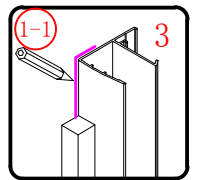

This product is heavy and will require two people to install.

Ø8mm
19 x3

Ø8X30

20 x3

ST5X30

This product is heavy and will require two people to install.

This product is heavy and will require two people to install.

This product is heavy and will require two people to install.

This product is heavy and will require two people to install.

Installation instructions
(For VERONA-Side panel)

This product is heavy and will require two people to install.