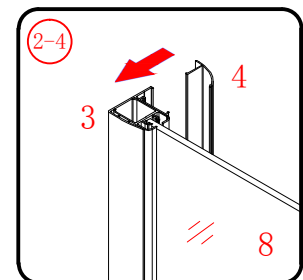

This product is heavy and will require two people to install.

Ø8mm
19 x3

Ø8X30

20 x3

ST5X30

This product is heavy and will require two people to install.

This product is heavy and will require two people to install.

This product is heavy and will require two people to install.

This product is heavy and will require two people to install.

Installation instructions
(For VERONA-Side panel)

This product is heavy and will require two people to install.