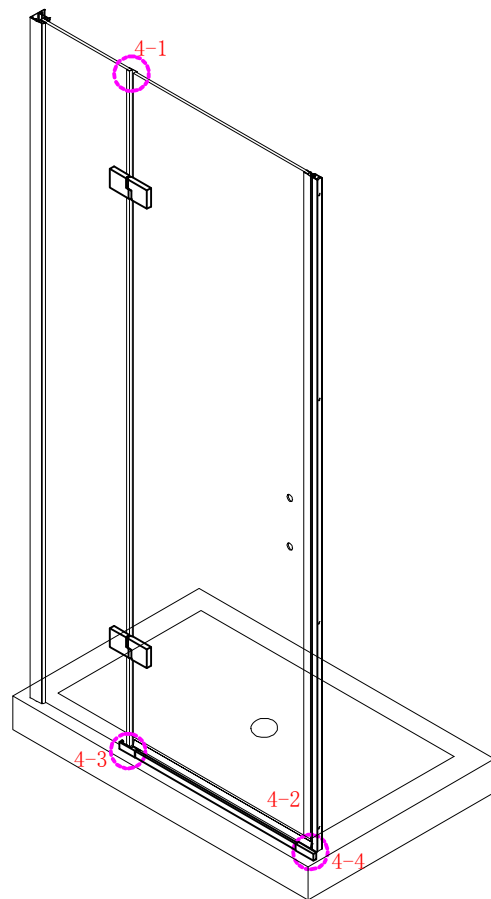

Note: Safety glass can not be re-worked.

■ Installation

Please read these instructions carefully before start of installation.

The wall post has up to 20mm of adjustment for out of true wall situations.

Ensure that the shower tray is fitted level and that after assembly of enclosure there is a full and continuous bead of sealant between the top of the shower tray and the tile joint.

ST4X15
- ㉖ x 1

- ㉗ x 1

- ㉘ x 1

- ㉙ x 1

- ㉚ x 1

- ㉛ x 3

- ㉜ x 3

- ㉝ x 3

This product is heavy and will require two people to install.

Ø8mm
19 x3

Ø8X30

20 x3

ST5X30

This product is heavy and will require two people to install.

This product is heavy and will require two people to install.