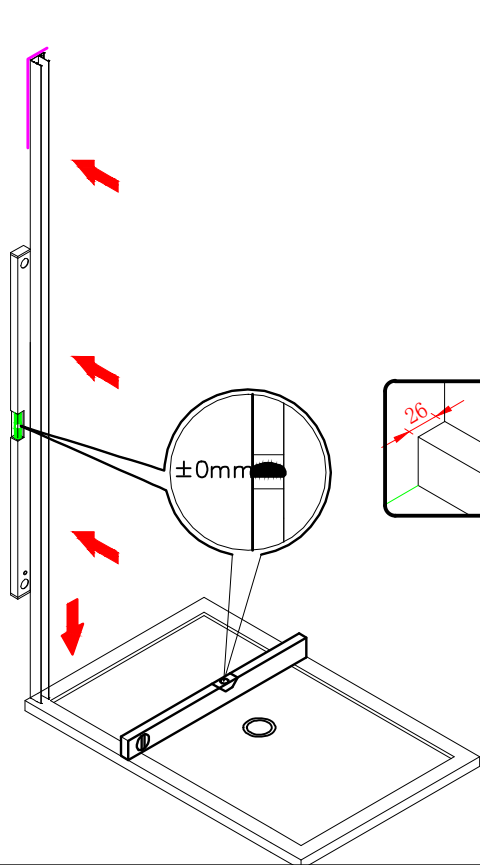

Note: Safety glass can not be re-worked.

■ Installation

Please read these instructions carefully before start of installation.

The wall post has up to 20mm of adjustment for out of true wall situations.

Ensure that the shower tray is fitted level and that after assembly of enclosure there is a full and continuous bead of sealant between the top of the shower tray and the tile joint.

This product is heavy and will require two people to install.

Ø8mm
19 x3

Ø8X30

20 x3

ST5X30

This product is heavy and will require two people to install.

This product is heavy and will require two people to install.

This product is heavy and will require two people to install.

This product is heavy and will require two people to install.

Installation instructions
(For VERONA-Side panel)

This product is heavy and will require two people to install.