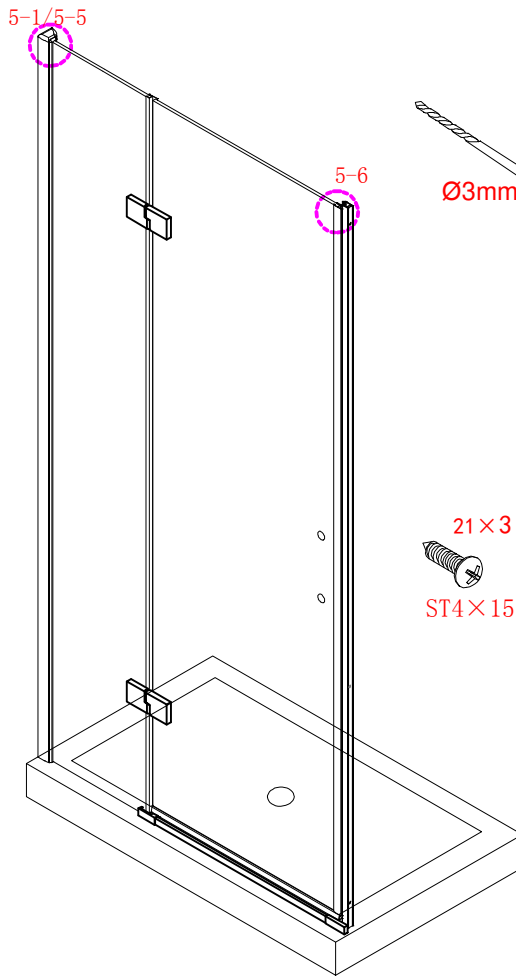

Note: Safety glass can not be re-worked.

■ Installation

Please read these instructions carefully before start of installation.

The wall post has up to 20mm of adjustment for out of true wall situations.

Ensure that the shower tray is fitted level and that after assembly of enclosure there is a full and continuous bead of sealant between the top of the shower tray and the tile joint.

- ⑰ x 1

- ⑱ x 1

- ⑳ x 3

ST4X12
- ㉑ x 3

- ㉒ x 3

- ㉓ x 4+4

∅8X30
- ㉔ x 4+4

ST5X30
- ㉕ x 3

ST4X15
- ㉖ x 1

- ㉗ x 1

- ㉘ x 1

- ㉙ x 1

- ㉚ x 1

- ㉛ x 3

- ㉜ x 3

- ㉝ x 3

This product is heavy and will require two people to install.

Ø8mm
19 x3

Ø8X30

20 x3

ST5X30

This product is heavy and will require two people to install.

This product is heavy and will require two people to install.