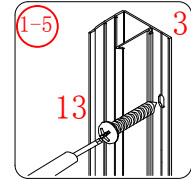

This product is heavy and will require two people to install.

Ø8mm
19 x3

Ø8X30

20 x3

ST5X30

This product is heavy and will require two people to install.

This product is heavy and will require two people to install.

This product is heavy and will require two people to install.

This product is heavy and will require two people to install.

Installation instructions
(For VERONA-Side panel)

This product is heavy and will require two people to install.