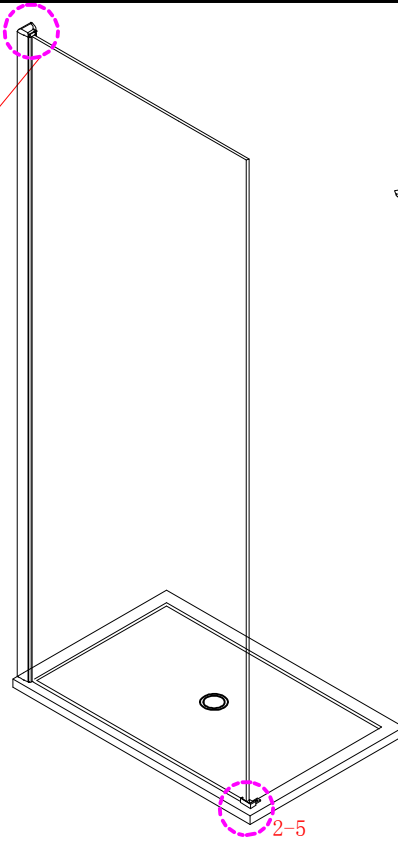

Note: Safety glass can not be re-worked.

■ Installation

Please read these instructions carefully before start of installation.

The wall post has up to 20mm of adjustment for out of true wall situations.

Ensure that the shower tray is fitted level and that after assembly of enclosure there is a full and continuous bead of sealant between the top of the shower tray and the tile joint.

This product is heavy and will require two people to install.

This product is heavy and will require two people to install.

Installation instructions
(For VERONA-Side panel)

This product is heavy and will require two people to install.