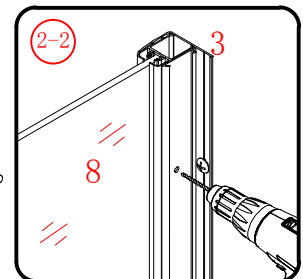

This product is heavy and will require two people to install.

Ø8mm
19 x3

Ø8X30

20 x3

ST5X30

This product is heavy and will require two people to install.

This product is heavy and will require two people to install.

This product is heavy and will require two people to install.

This product is heavy and will require two people to install.

Installation instructions
(For VERONA-Side panel)

This product is heavy and will require two people to install.