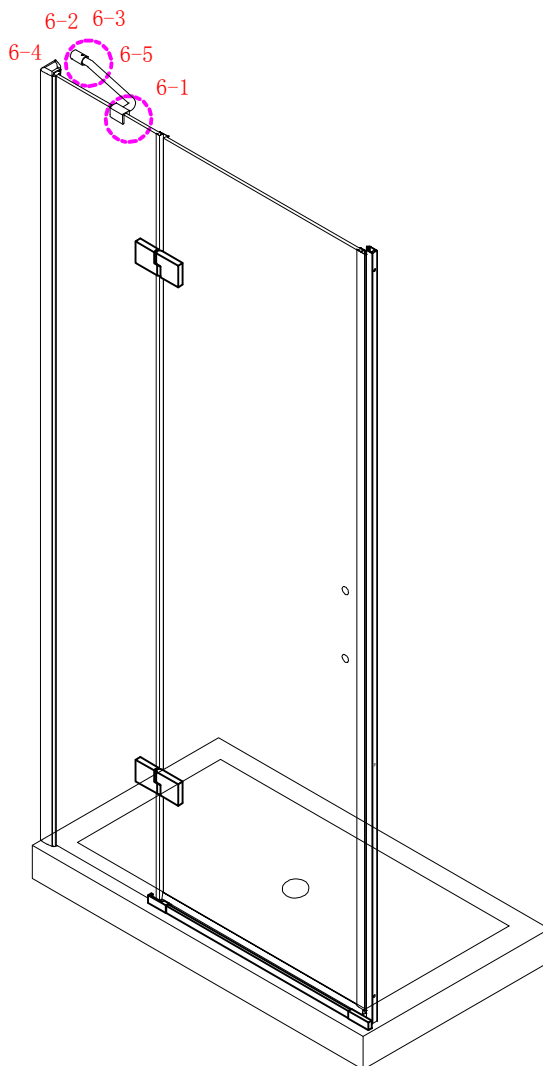

Note: Safety glass can not be re-worked.

■ Installation

Please read these instructions carefully before start of installation.

The wall post has up to 20mm of adjustment for out of true wall situations.

Ensure that the shower tray is fitted level and that after assembly of enclosure there is a full and continuous bead of sealant between the top of the shower tray and the tile joint.

- ⑰ x 1

- ⑱ x 1

- ⑳ x 3

ST4X12
- ㉑ x 3

- ㉒ x 3

- ㉓ x 4+4

∅8X30
- ㉔ x 4+4

ST5X30
- ㉕ x 3

ST4X15
- ㉖ x 1

- ㉗ x 1

- ㉘ x 1

- ㉙ x 1

- ㉚ x 1

- ㉛ x 3

- ㉜ x 3

- ㉝ x 3

This product is heavy and will require two people to install.

Ø8mm
19 x3

Ø8X30

20 x3

ST5X30

This product is heavy and will require two people to install.

This product is heavy and will require two people to install.