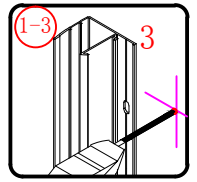

This product is heavy and will require two people to install.

Ø8mm
19 x3

Ø8X30

20 x3

ST5X30

This product is heavy and will require two people to install.

This product is heavy and will require two people to install.

This product is heavy and will require two people to install.

This product is heavy and will require two people to install.

Installation instructions
(For VERONA-Side panel)

This product is heavy and will require two people to install.