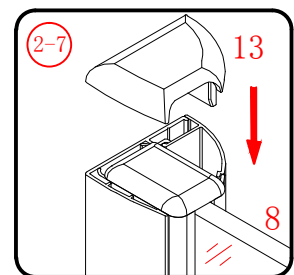

This product is heavy and will require two people to install.

Ø8mm
19 x3

Ø8X30

20 x3

ST5X30

This product is heavy and will require two people to install.

This product is heavy and will require two people to install.

This product is heavy and will require two people to install.

This product is heavy and will require two people to install.

Installation instructions
(For VERONA-Side panel)

This product is heavy and will require two people to install.