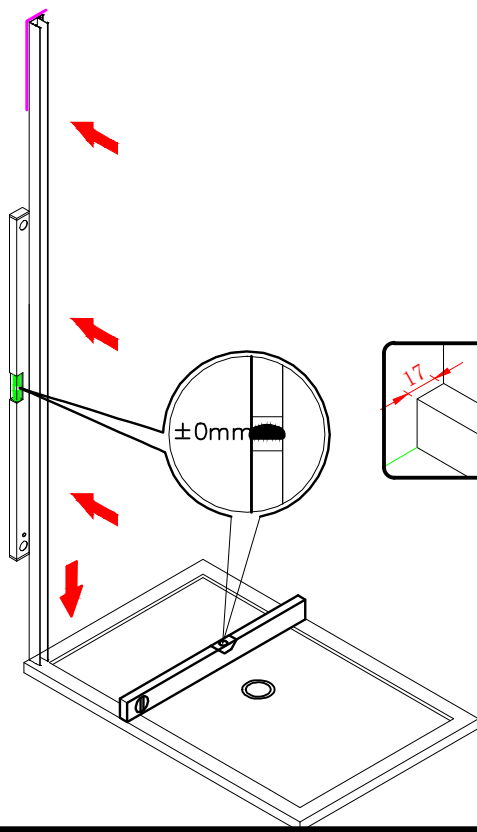

Ø8mm
19 x3

Ø8X30

20 x3

ST5X30