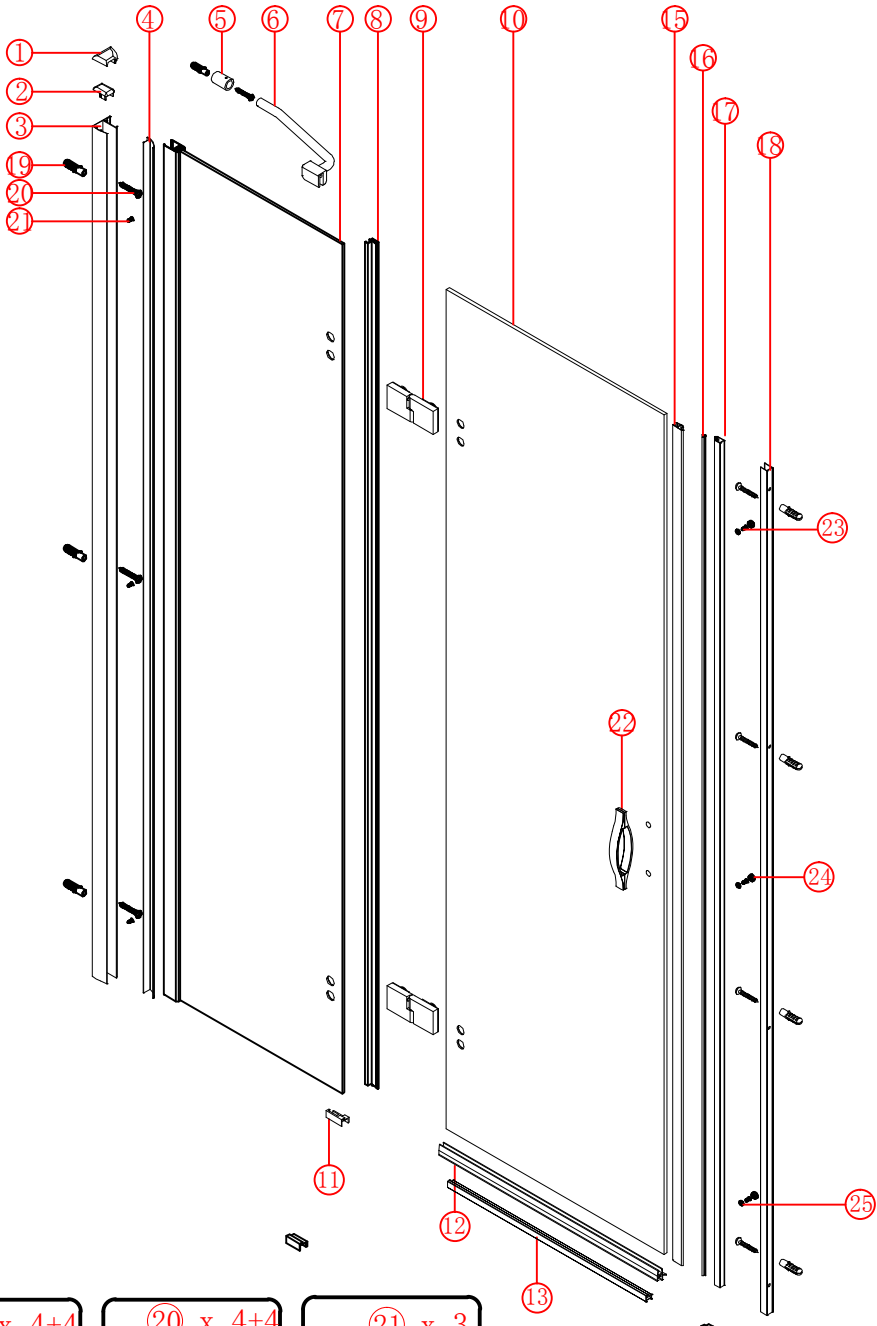

Note: Safety glass can not be re-worked.

■ Installation

Please read these instructions carefully before start of installation.

The wall post has up to 20mm of adjustment for out of true wall situations.

Ensure that the shower tray is fitted level and that after assembly of enclosure there is a full and continuous bead of sealant between the top of the shower tray and the tile joint.

- ① x 2

L&R
- ② x 1

- ③ x 1

- ④ x 1

- ⑤ x 1

- ⑥ x 1

- ⑦ x 1

- ⑧ x 1