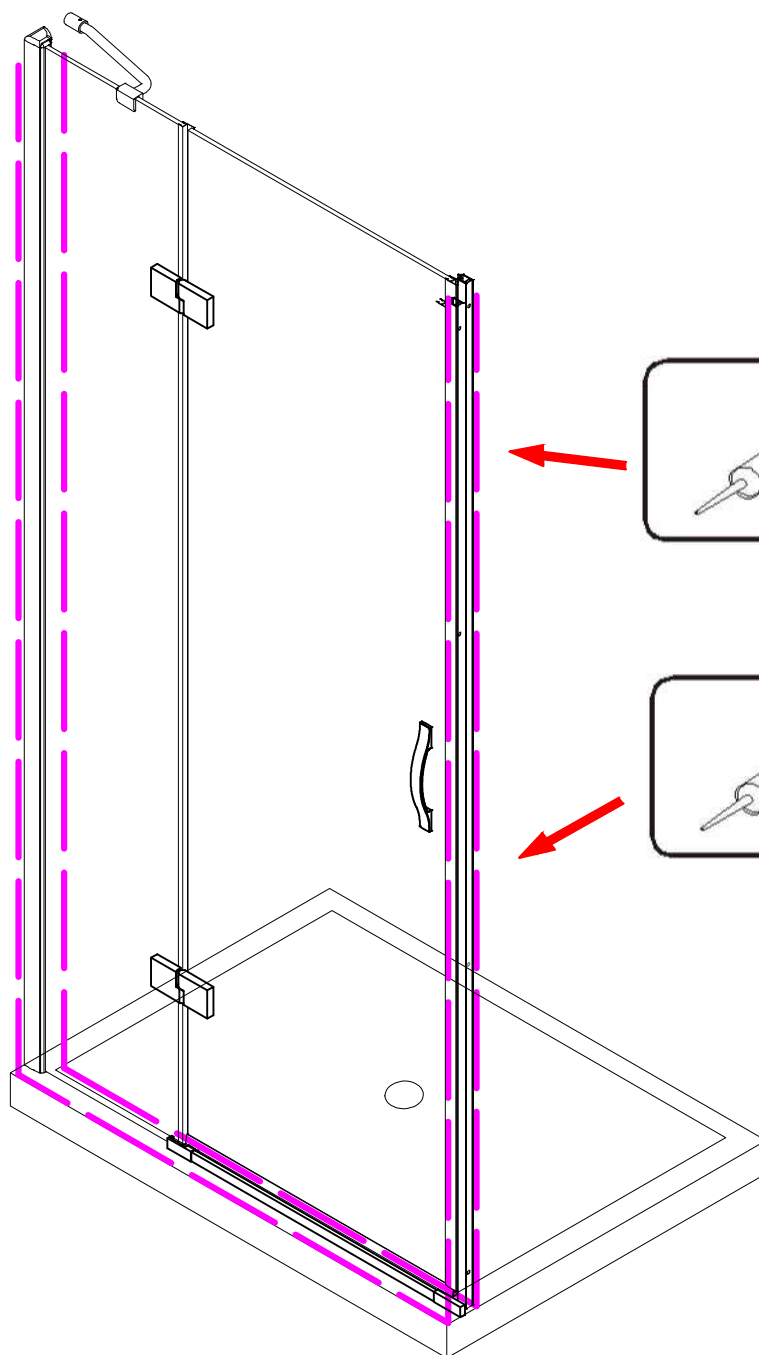

Note: Safety glass can not be re-worked.

■ Installation

Please read these instructions carefully before start of installation.

The wall post has up to 20mm of adjustment for out of true wall situations.

Ensure that the shower tray is fitted level and that after assembly of enclosure there is a full and continuous bead of sealant between the top of the shower tray and the tile joint.

ST4X15
- ㉖ x 1

- ㉗ x 1

- ㉘ x 1

- ㉙ x 1

- ㉚ x 1

- ㉛ x 3

- ㉜ x 3

- ㉝ x 3

This product is heavy and will require two people to install.

Ø8mm
19 x3

Ø8X30

20 x3

ST5X30

This product is heavy and will require two people to install.

This product is heavy and will require two people to install.

This product is heavy and will require two people to install.

This product is heavy and will require two people to install.

Installation instructions
(For VERONA-Side panel)

This product is heavy and will require two people to install.