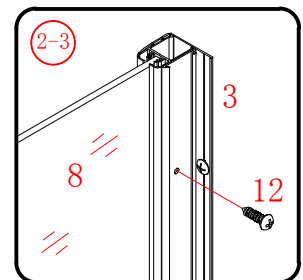

This product is heavy and will require two people to install.

Ø8mm
19 x3

Ø8X30

20 x3

ST5X30

This product is heavy and will require two people to install.

This product is heavy and will require two people to install.

This product is heavy and will require two people to install.

This product is heavy and will require two people to install.

Installation instructions
(For VERONA-Side panel)

This product is heavy and will require two people to install.