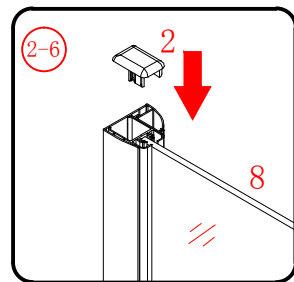

This product is heavy and will require two people to install.

Ø8mm
19 x3

Ø8X30

20 x3

ST5X30

This product is heavy and will require two people to install.

This product is heavy and will require two people to install.

This product is heavy and will require two people to install.

This product is heavy and will require two people to install.

Installation instructions
(For VERONA-Side panel)

This product is heavy and will require two people to install.