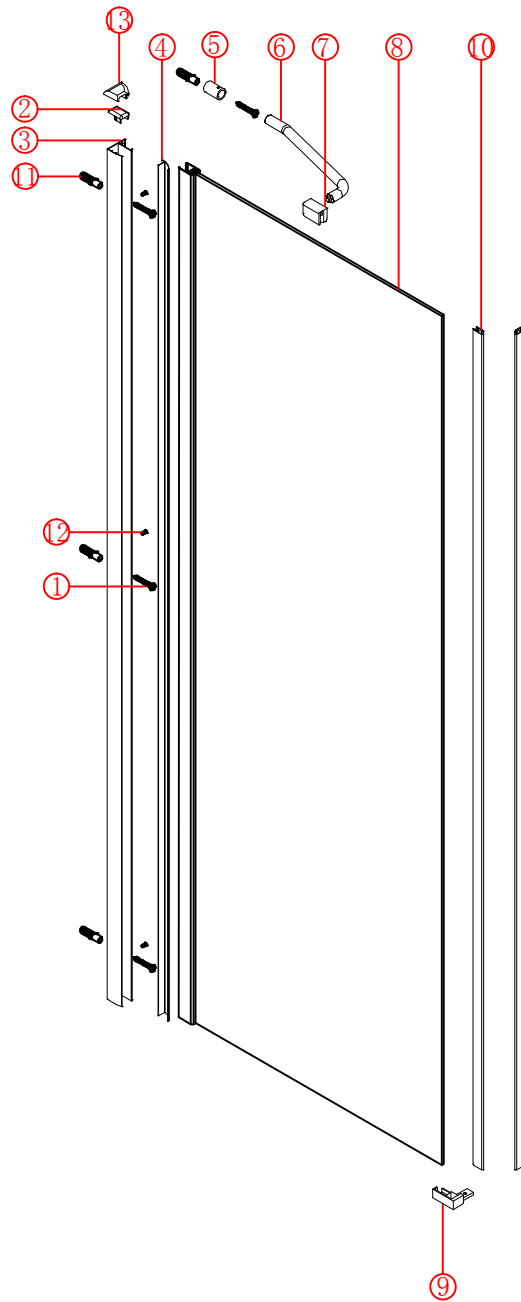

Note: Safety glass can not be re-worked.

■ Installation

Please read these instructions carefully before start of installation.

The wall post has up to 20mm of adjustment for out of true wall situations.

Ensure that the shower tray is fitted level and that after assembly of enclosure there is a full and continuous bead of sealant between the top of the shower tray and the tile joint.

■ Shower Tray Installation

The shower tray must be sited against a structural wall.

Water proof walling or tiling should be fitted so that it sits on the top of the tray rim.

■ Aftercare Instructions

After use, your shower should be cleaned with soap and water. This is particularly important in hard water districts where insoluble lime salts may be deposited and allowed to build up. Cleaners of a gritty or abrasive nature should not be used. Care should be taken to avoid contact with strong chemicals such as organic solvents and strippers.

- ⑰ x 1

- ⑱ x 1

- ⑳ x 3

ST4X12
- ㉑ x 3

- ㉒ x 3

- ㉓ x 4+4

∅8X30
- ㉔ x 4+4

ST5X30
- ㉕ x 3

This product is heavy and will require two people to install.

This product is heavy and will require two people to install.

Installation instructions
(For VERONA-Side panel)

This product is heavy and will require two people to install.