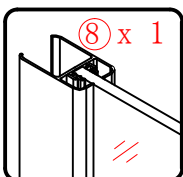

This product is heavy and will require two people to install.

Ø8mm
19 x3

Ø8X30

20 x3

ST5X30

This product is heavy and will require two people to install.

This product is heavy and will require two people to install.

This product is heavy and will require two people to install.

This product is heavy and will require two people to install.

Installation instructions
(For VERONA-Side panel)

This product is heavy and will require two people to install.