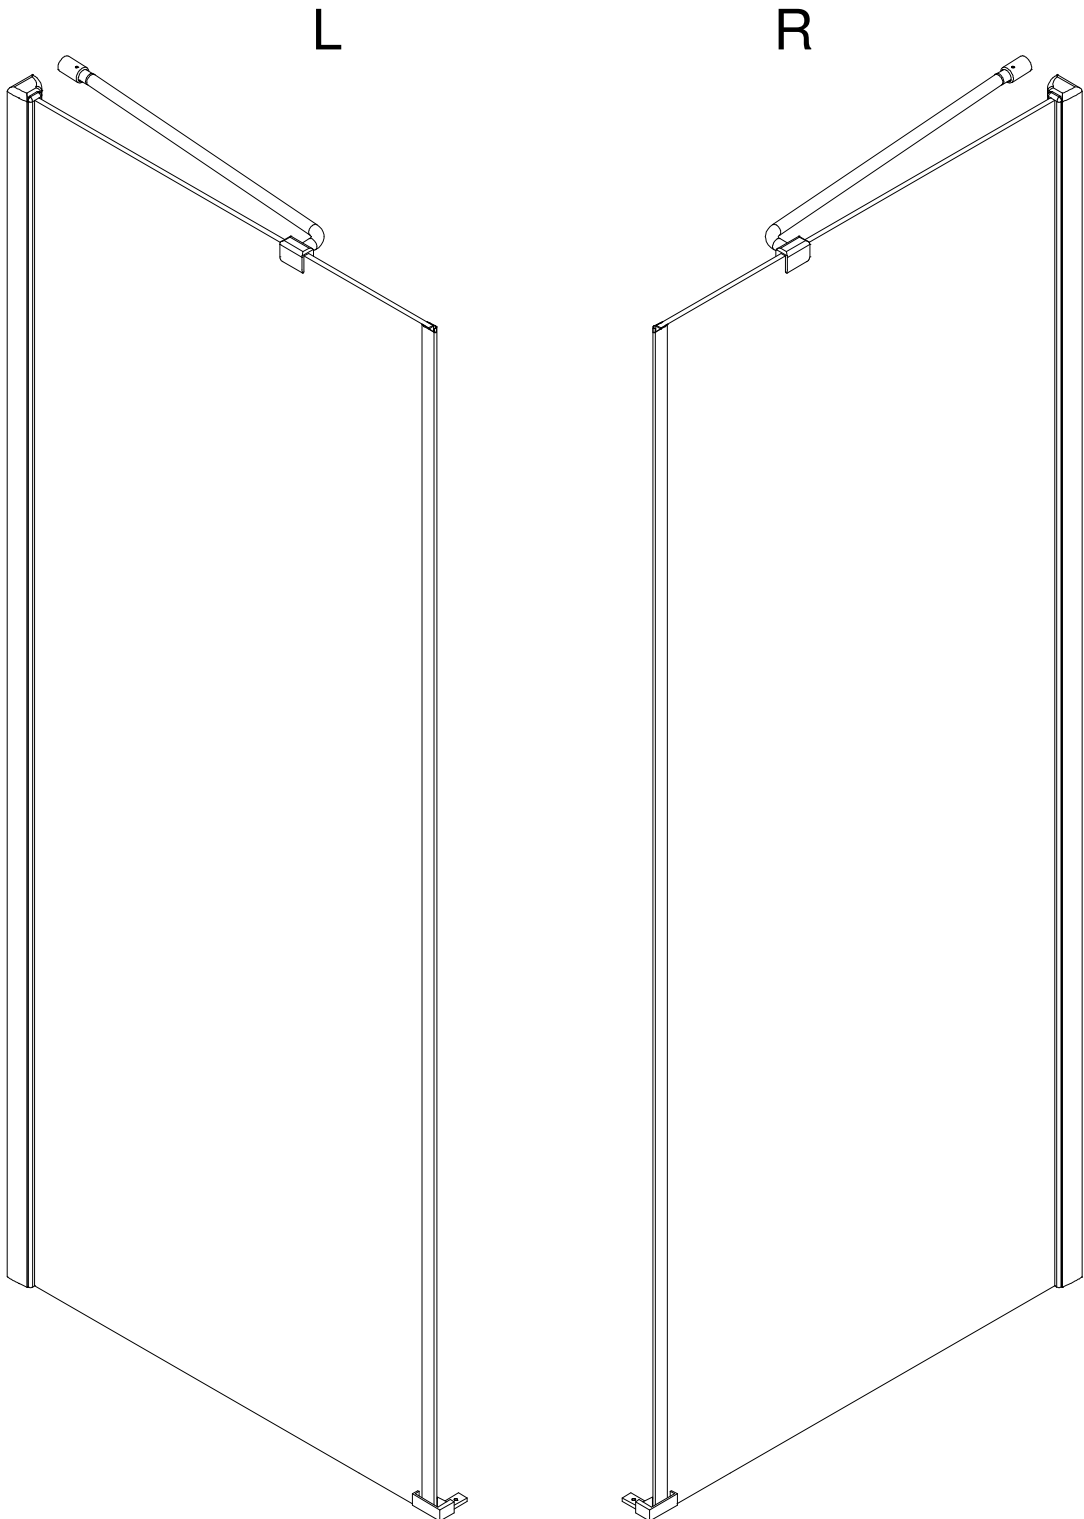

CEZARES®

Hinged door

Installation instructions

(For BERGAMO-60/(30/40/50/60))

BERGAMO-13

BERGAMO-A-1/BERGAMO-AH-1

BERGAMO-A-2/BERGAMO-AH-2

■ General Information

Note: Safety glass can not be re-worked.

■ Installation

Please read these instructions carefully before start of installation.

The wall post has up to 20mm of adjustment for out of true wall situations.

Ensure that the shower tray is fitted level and that after assembly of enclosure there is a full and continuous bead of sealant between the top of the shower tray and the tile joint.

- ⑰ x 1

- ⑱ x 1

- ⑳ x 3

ST4X12
- ㉑ x 3

- ㉒ x 3

- ㉓ x 4+4

∅8X30
- ㉔ x 4+4

ST5X30
- ㉕ x 3

This product is heavy and will require two people to install.

This product is heavy and will require two people to install.

Installation instructions
(For VERONA-Side panel)

This product is heavy and will require two people to install.