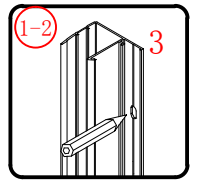

This product is heavy and will require two people to install.

Ø8mm
19 x3

Ø8X30

20 x3

ST5X30

This product is heavy and will require two people to install.

This product is heavy and will require two people to install.

This product is heavy and will require two people to install.

This product is heavy and will require two people to install.

Installation instructions
(For VERONA-Side panel)

This product is heavy and will require two people to install.