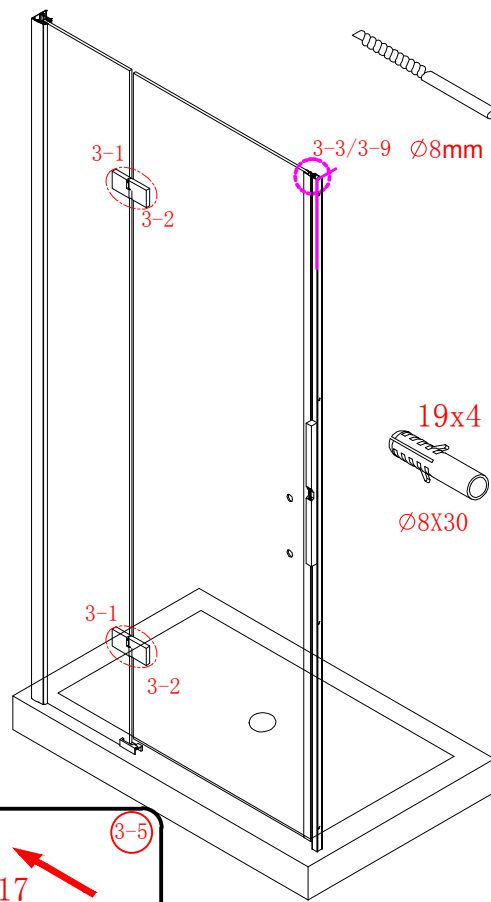

Note: Safety glass can not be re-worked.

■ Installation

Please read these instructions carefully before start of installation.

The wall post has up to 20mm of adjustment for out of true wall situations.

Ensure that the shower tray is fitted level and that after assembly of enclosure there is a full and continuous bead of sealant between the top of the shower tray and the tile joint.

- ⑰ x 1

- ⑱ x 1

- ⑳ x 3

ST4X12
- ㉑ x 3

- ㉒ x 3

- ㉓ x 4+4

∅8X30
- ㉔ x 4+4

ST5X30
- ㉕ x 3

ST4X15
- ㉖ x 1

- ㉗ x 1

- ㉘ x 1

- ㉙ x 1

- ㉚ x 1

- ㉛ x 3

- ㉜ x 3

- ㉝ x 3

This product is heavy and will require two people to install.

Ø8mm
19 x3

Ø8X30

20 x3

ST5X30

This product is heavy and will require two people to install.

This product is heavy and will require two people to install.