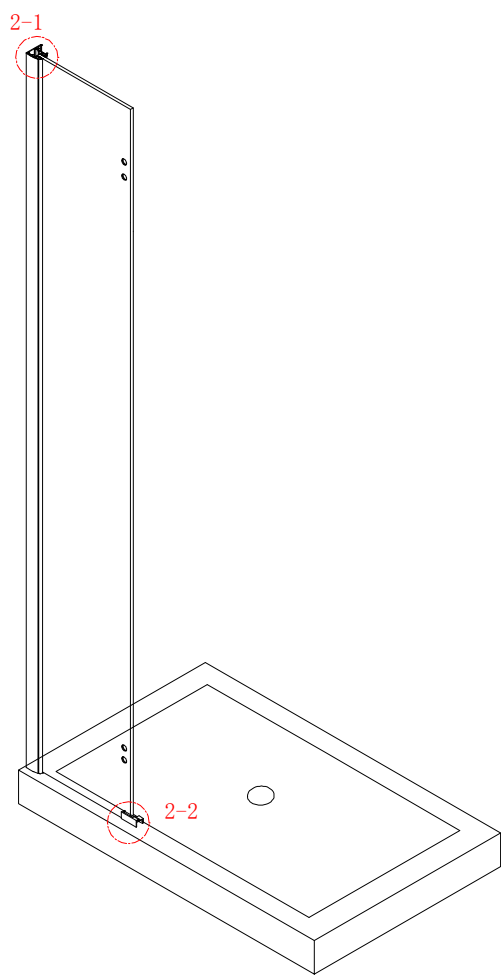

Note: Safety glass can not be re-worked.

■ Installation

Please read these instructions carefully before start of installation.

The wall post has up to 20mm of adjustment for out of true wall situations.

Ensure that the shower tray is fitted level and that after assembly of enclosure there is a full and continuous bead of sealant between the top of the shower tray and the tile joint.

- ⑰ x 1

- ⑱ x 1

- ⑳ x 3

ST4X12
- ㉑ x 3

- ㉒ x 3

- ㉓ x 4+4

∅8X30
- ㉔ x 4+4

ST5X30
- ㉕ x 3

ST4X15
- ㉖ x 1

- ㉗ x 1

- ㉘ x 1

- ㉙ x 1

- ㉚ x 1

- ㉛ x 3

- ㉜ x 3

- ㉝ x 3

This product is heavy and will require two people to install.

Ø8mm
19 x3

Ø8X30

20 x3

ST5X30

This product is heavy and will require two people to install.

This product is heavy and will require two people to install.