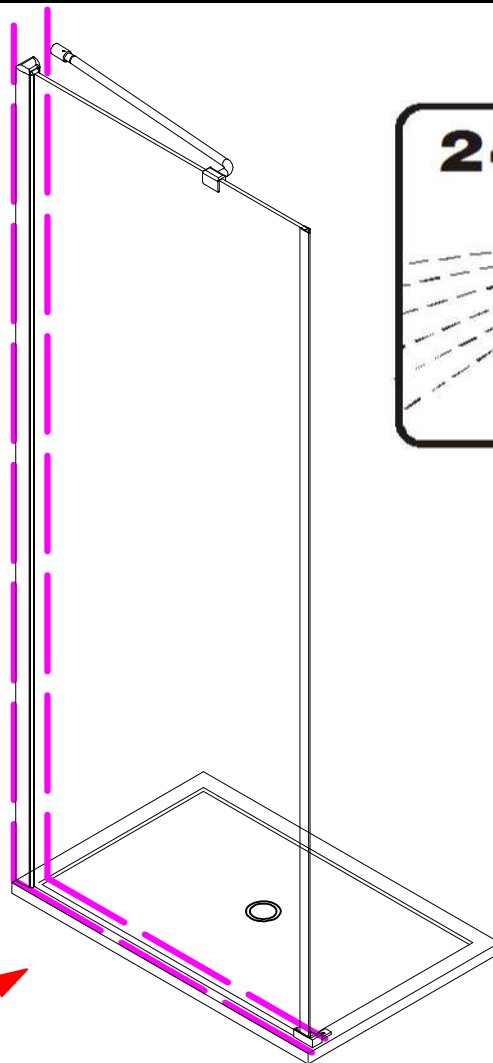

This product is heavy and will require two people to install.