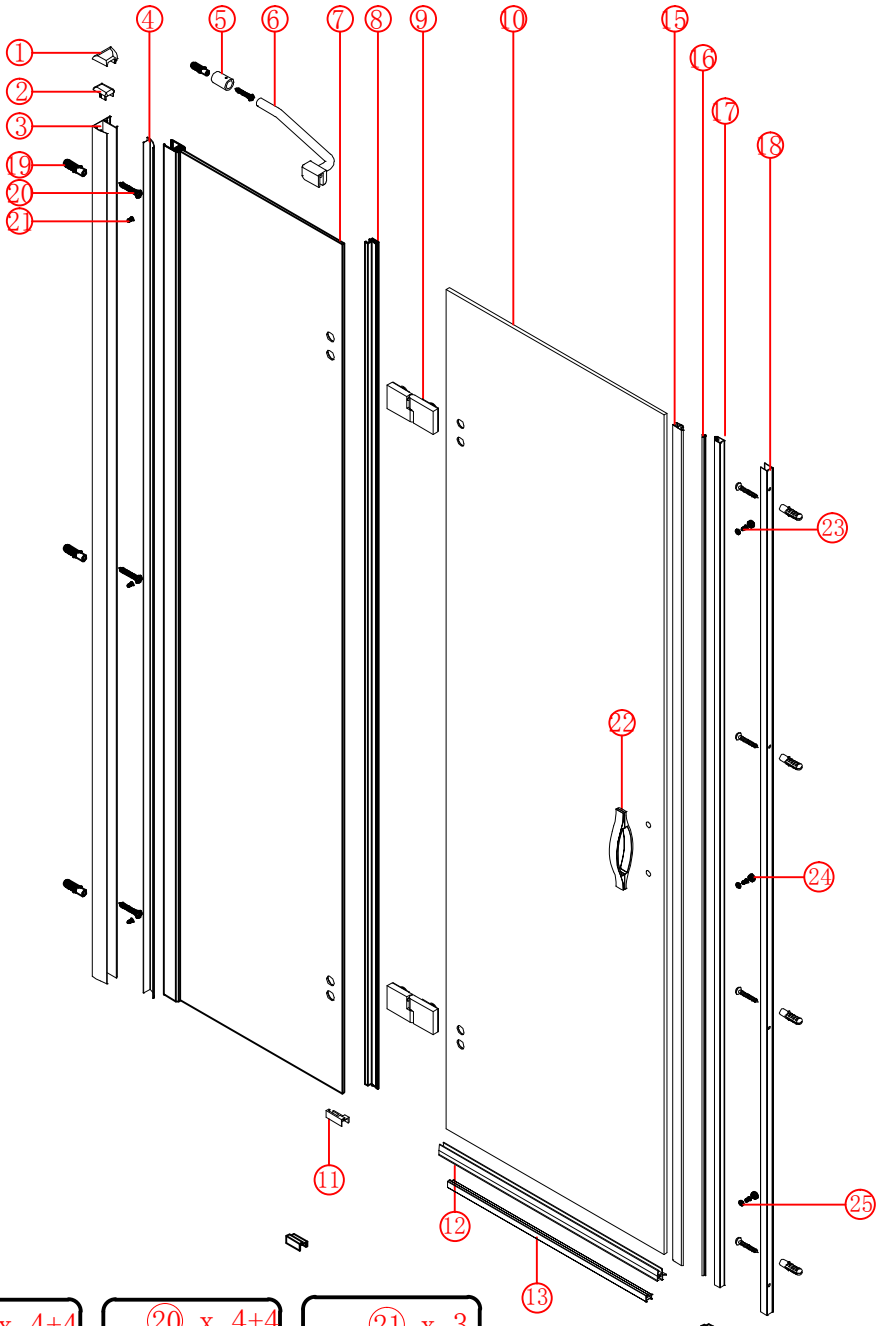

Note: Safety glass can not be re-worked.

■ Installation

Please read these instructions carefully before start of installation.

The wall post has up to 20mm of adjustment for out of true wall situations.

Ensure that the shower tray is fitted level and that after assembly of enclosure there is a full and continuous bead of sealant between the top of the shower tray and the tile joint.

■ Shower Tray Installation

The shower tray must be sited against a structural wall.

Water proof walling or tiling should be fitted so that it sits on the top of the tray rim.

■ Aftercare Instructions

After use, your shower should be cleaned with soap and water. This is particularly important in hard water districts where insoluble lime salts may be deposited and allowed to build up. Cleaners of a gritty or abrasive nature should not be used. Care should be taken to avoid contact with strong chemicals such as organic solvents and strippers.

- | | | | | | | |
|---|---|---|---|--|---|---|
|  ①9 x 4+4 Ø8X30 |  ②0 x 4+4 ST5X30 |  ②1 x 3 ST4X15 |  ②2 x 1 | | | |
|  ① x 2 L&R |  ② x 1 |  ③ x 1 |  ④ x 1 |  ⑤ x 1 |  ⑥ x 1 |  ⑦ x 1 |
|  ⑧ x 1 |  ⑨ x 2 |  ⑩ x 1 |  ⑪ x 1 L/R |  ⑫ x 1 |  ⑬ x 1 |  ⑭ x 1 L/R |
|  ⑮ x 1 |  ⑯ x 1 |  ⑰ x 1 |  ⑱ x 1 |  ⑲3 x 3 ST4X12 |  ⑳4 x 3 |  ㉑5 x 3 |

This product is heavy and will require two people to install.

Ø8mm
19 x3

Ø8X30

20 x3
ST5X30

This product is heavy and will require two people to install.

This product is heavy and will require two people to install.