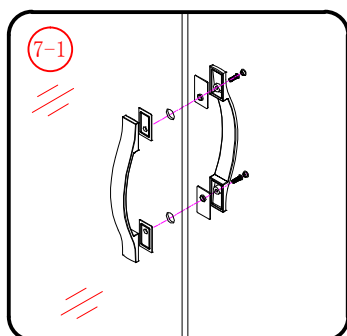

This product is heavy and will require two people to install.