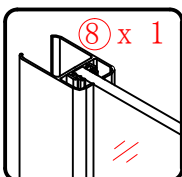

This product is heavy and will require two people to install.

Ø8mm
19 x3

Ø8X30

20 x3
ST5X30

This product is heavy and will require two people to install.

This product is heavy and will require two people to install.

This product is heavy and will require two people to install.

This product is heavy and will require two people to install.

Installation instructions
(For VERONA-Side panel)

This product is heavy and will require two people to install.