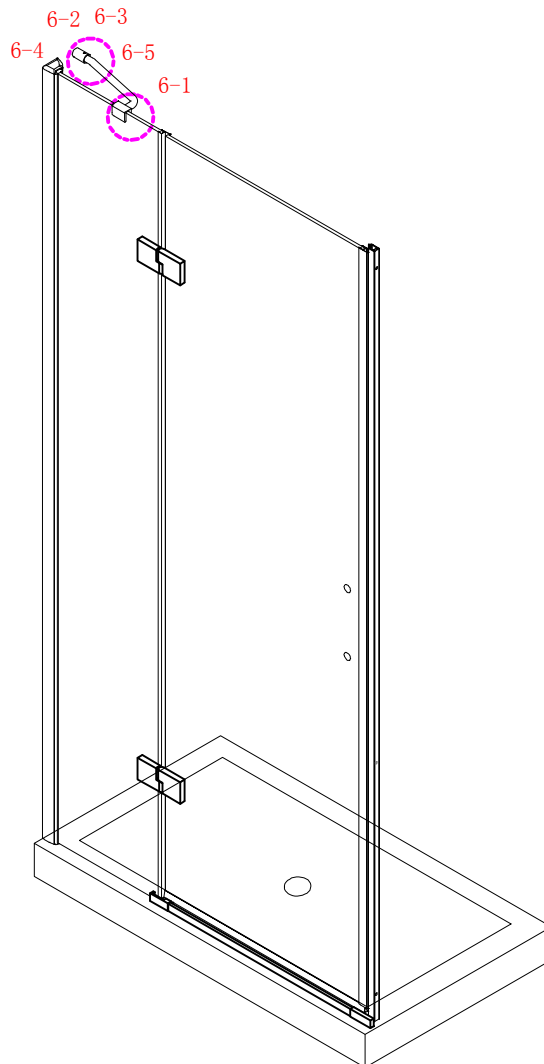

Note: Safety glass can not be re-worked.

■ Installation

Please read these instructions carefully before start of installation.

The wall post has up to 20mm of adjustment for out of true wall situations.

Ensure that the shower tray is fitted level and that after assembly of enclosure there is a full and continuous bead of sealant between the top of the shower tray and the tile joint.

- | | | | | | | |
|---|---|---|---|--|---|---|
|  ①9 x 4+4 Ø8X30 |  ②0 x 4+4 ST5X30 |  ②1 x 3 ST4X15 |  ②2 x 1 | | | |
|  ① x 2 L&R |  ② x 1 |  ③ x 1 |  ④ x 1 |  ⑤ x 1 |  ⑥ x 1 |  ⑦ x 1 |
|  ⑧ x 1 |  ⑨ x 2 |  ⑩ x 1 |  ⑪ x 1 L/R |  ⑫ x 1 |  ⑬ x 1 |  ⑭ x 1 L/R |
|  ⑮ x 1 |  ⑯ x 1 |  ⑰ x 1 |  ⑱ x 1 |  ⑲3 x 3 ST4X12 |  ⑳4 x 3 |  ㉑5 x 3 |

This product is heavy and will require two people to install.

Ø8mm
19 x3

Ø8X30

20 x3
ST5X30

This product is heavy and will require two people to install.

This product is heavy and will require two people to install.