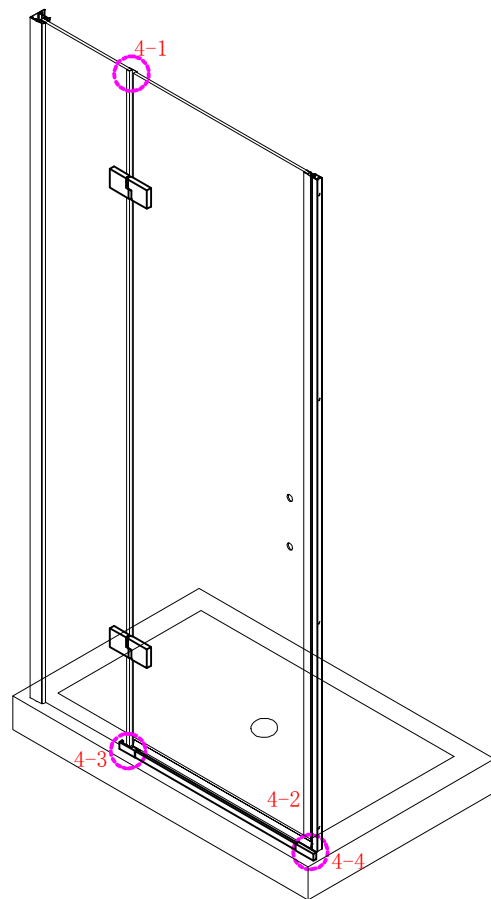

Note: Safety glass can not be re-worked.

■ Installation

Please read these instructions carefully before start of installation.

The wall post has up to 20mm of adjustment for out of true wall situations.

Ensure that the shower tray is fitted level and that after assembly of enclosure there is a full and continuous bead of sealant between the top of the shower tray and the tile joint.

- | | | | | | | |
|---|---|---|---|--|---|---|
|  ①9 x 4+4 Ø8X30 |  ②0 x 4+4 ST5X30 |  ②1 x 3 ST4X15 |  ②2 x 1 | | | |
|  ① x 2 L&R |  ② x 1 |  ③ x 1 |  ④ x 1 |  ⑤ x 1 |  ⑥ x 1 |  ⑦ x 1 |
|  ⑧ x 1 |  ⑨ x 2 |  ⑩ x 1 |  ⑪ x 1 L/R |  ⑫ x 1 |  ⑬ x 1 |  ⑭ x 1 L/R |
|  ⑮ x 1 |  ⑯ x 1 |  ⑰ x 1 |  ⑱ x 1 |  ⑲3 x 3 ST4X12 |  ⑳4 x 3 |  ㉑5 x 3 |

This product is heavy and will require two people to install.

Ø8mm
19 x3

Ø8X30

20 x3
ST5X30

This product is heavy and will require two people to install.

This product is heavy and will require two people to install.