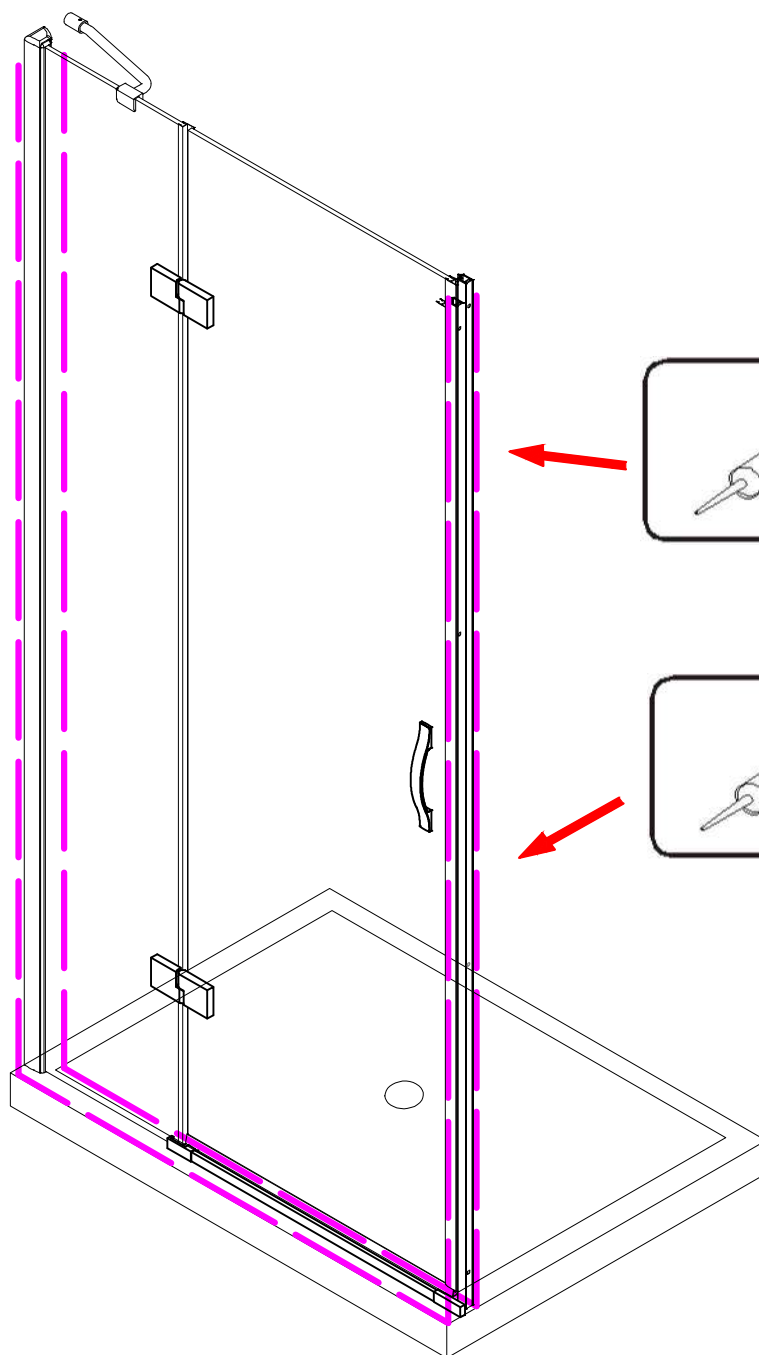

Note: Safety glass can not be re-worked.

■ Installation

Please read these instructions carefully before start of installation.

The wall post has up to 20mm of adjustment for out of true wall situations.

Ensure that the shower tray is fitted level and that after assembly of enclosure there is a full and continuous bead of sealant between the top of the shower tray and the tile joint.

- | | | | | | | |
|---|---|---|---|--|---|---|
|  ①9 x 4+4 Ø8X30 |  ②0 x 4+4 ST5X30 |  ②1 x 3 ST4X15 |  ②2 x 1 | | | |
|  ① x 2 L&R |  ② x 1 |  ③ x 1 |  ④ x 1 |  ⑤ x 1 |  ⑥ x 1 |  ⑦ x 1 |
|  ⑧ x 1 |  ⑨ x 2 |  ⑩ x 1 |  ⑪ x 1 L/R |  ⑫ x 1 |  ⑬ x 1 |  ⑭ x 1 L/R |
|  ⑮ x 1 |  ⑯ x 1 |  ⑰ x 1 |  ⑱ x 1 |  ⑲3 x 3 ST4X12 |  ⑳4 x 3 |  ㉑5 x 3 |

This product is heavy and will require two people to install.

Ø8mm
19 x3

Ø8X30

20 x3
ST5X30

This product is heavy and will require two people to install.

This product is heavy and will require two people to install.

This product is heavy and will require two people to install.

This product is heavy and will require two people to install.

Installation instructions
(For VERONA-Side panel)

This product is heavy and will require two people to install.