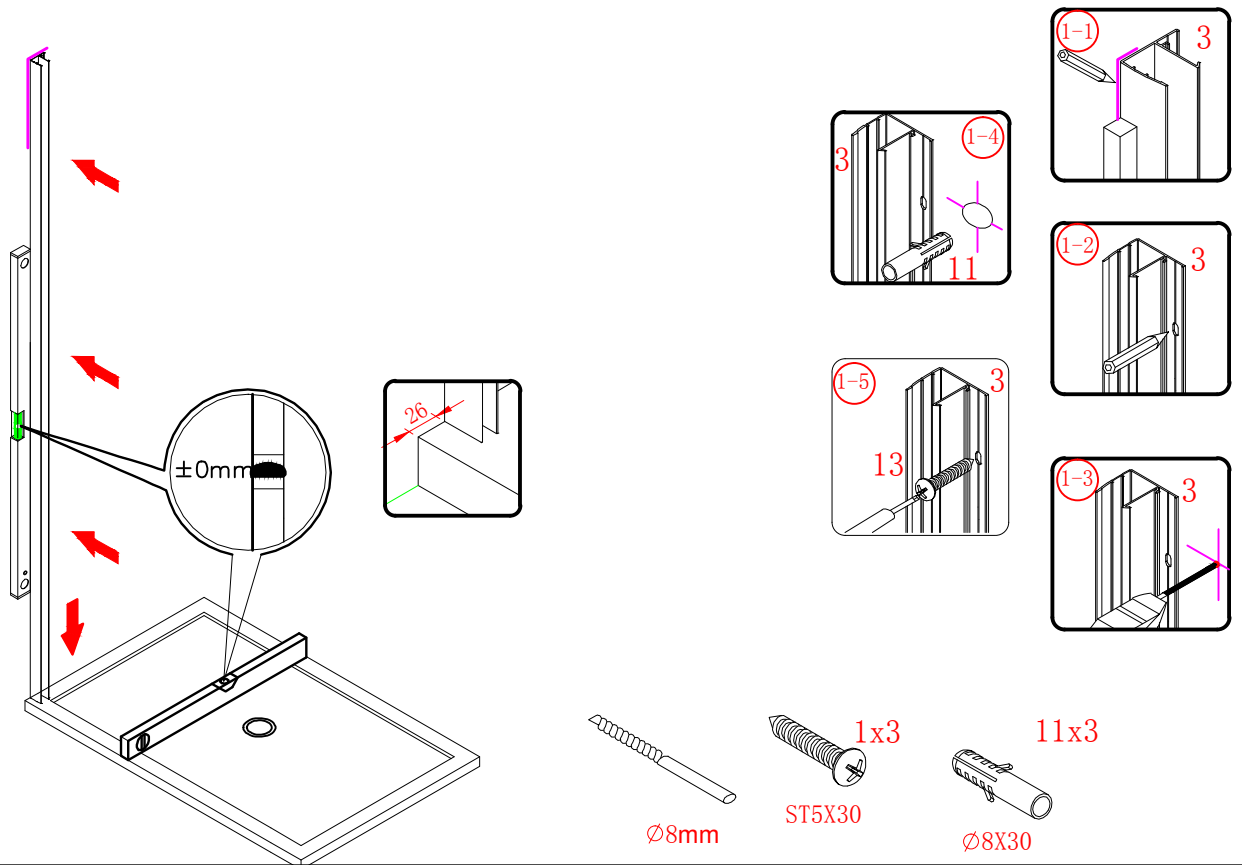

Note: Safety glass can not be re-worked.

■ Installation

Please read these instructions carefully before start of installation.

The wall post has up to 20mm of adjustment for out of true wall situations.

Ensure that the shower tray is fitted level and that after assembly of enclosure there is a full and continuous bead of sealant between the top of the shower tray and the tile joint.

This product is heavy and will require two people to install.

Ø8mm
19 x3

Ø8X30

20 x3
ST5X30

This product is heavy and will require two people to install.

This product is heavy and will require two people to install.

This product is heavy and will require two people to install.

This product is heavy and will require two people to install.

Installation instructions
(For VERONA-Side panel)

This product is heavy and will require two people to install.