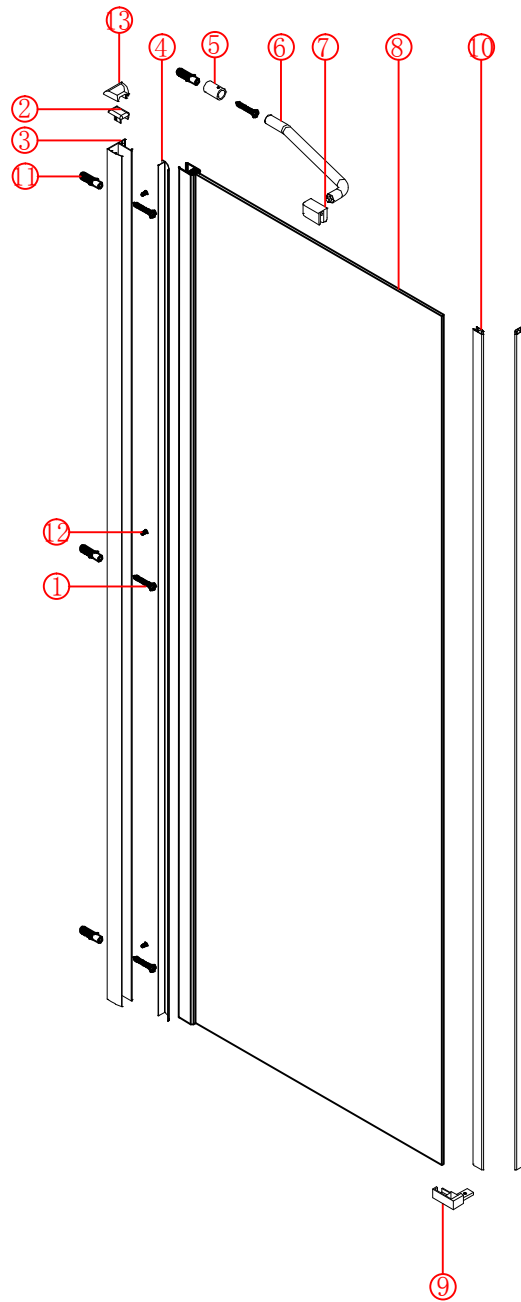

Note: Safety glass can not be re-worked.

■ Installation

Please read these instructions carefully before start of installation.

The wall post has up to 20mm of adjustment for out of true wall situations.

Ensure that the shower tray is fitted level and that after assembly of enclosure there is a full and continuous bead of sealant between the top of the shower tray and the tile joint.

■ Shower Tray Installation

The shower tray must be sited against a structural wall.

Water proof walling or tiling should be fitted so that it sits on the top of the tray rim.

■ Aftercare Instructions

After use, your shower should be cleaned with soap and water. This is particularly important in hard water districts where insoluble lime salts may be deposited and allowed to build up. Cleaners of a gritty or abrasive nature should not be used. Care should be taken to avoid contact with strong chemicals such as organic solvents and strippers.

- | | | | | | | |
|---|---|---|---|--|---|---|
|  ①9 x 4+4 Ø8X30 |  ②0 x 4+4 ST5X30 |  ②1 x 3 ST4X15 |  ②2 x 1 | | | |
|  ① x 2 L&R |  ② x 1 |  ③ x 1 |  ④ x 1 |  ⑤ x 1 |  ⑥ x 1 |  ⑦ x 1 |
|  ⑧ x 1 |  ⑨ x 2 |  ⑩ x 1 |  ⑪ x 1 L/R |  ⑫ x 1 |  ⑬ x 1 |  ⑭ x 1 L/R |
|  ⑮ x 1 |  ⑯ x 1 |  ⑰ x 1 |  ⑱ x 1 |  ⑲3 x 3 ST4X12 |  ⑳4 x 3 |  ㉑5 x 3 |

This product is heavy and will require two people to install.

This product is heavy and will require two people to install.

Installation instructions
(For VERONA-Side panel)

This product is heavy and will require two people to install.