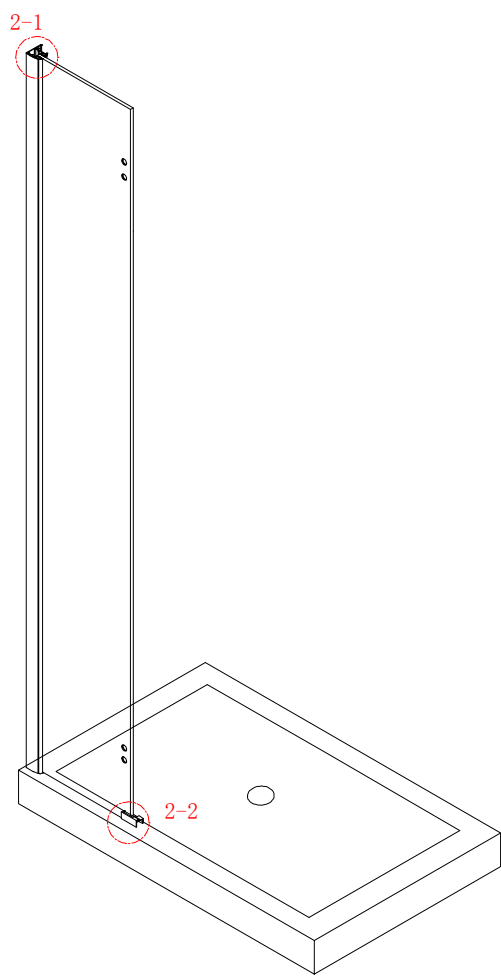

Note: Safety glass can not be re-worked.

■ Installation

Please read these instructions carefully before start of installation.

The wall post has up to 20mm of adjustment for out of true wall situations.

Ensure that the shower tray is fitted level and that after assembly of enclosure there is a full and continuous bead of sealant between the top of the shower tray and the tile joint.

- | | | | | | | |
|---|---|---|---|--|---|---|
|  ①9 x 4+4 Ø8X30 |  ②0 x 4+4 ST5X30 |  ②1 x 3 ST4X15 |  ②2 x 1 | | | |
|  ① x 2 L&R |  ② x 1 |  ③ x 1 |  ④ x 1 |  ⑤ x 1 |  ⑥ x 1 |  ⑦ x 1 |
|  ⑧ x 1 |  ⑨ x 2 |  ⑩ x 1 |  ⑪ x 1 L/R |  ⑫ x 1 |  ⑬ x 1 |  ⑭ x 1 L/R |
|  ⑮ x 1 |  ⑯ x 1 |  ⑰ x 1 |  ⑱ x 1 |  ⑲3 x 3 ST4X12 |  ⑳4 x 3 |  ㉑5 x 3 |

This product is heavy and will require two people to install.

Ø8mm
19 x3

Ø8X30

20 x3
ST5X30

This product is heavy and will require two people to install.

This product is heavy and will require two people to install.