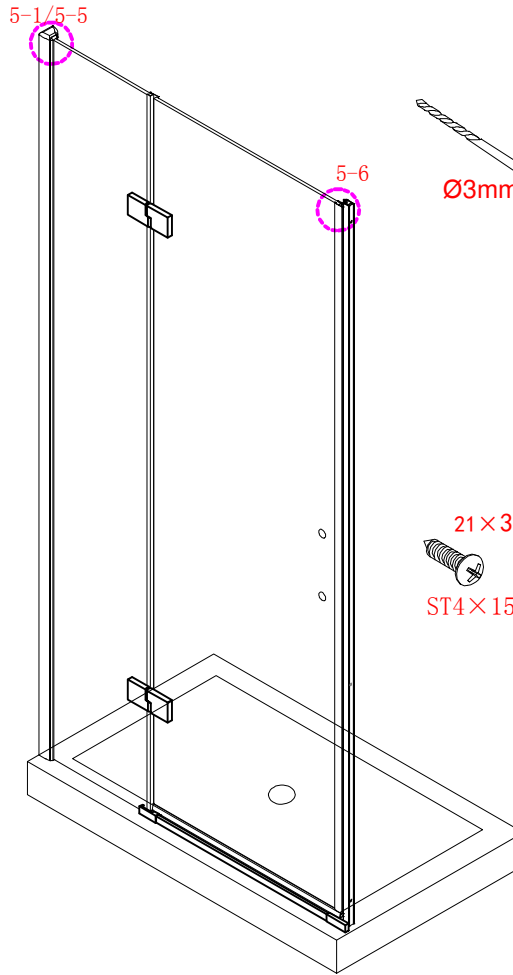

Note: Safety glass can not be re-worked.

■ Installation

Please read these instructions carefully before start of installation.

The wall post has up to 20mm of adjustment for out of true wall situations.

Ensure that the shower tray is fitted level and that after assembly of enclosure there is a full and continuous bead of sealant between the top of the shower tray and the tile joint.

- | | | | | | | |
|---|---|---|---|--|---|---|
|  ①9 x 4+4 Ø8X30 |  ②0 x 4+4 ST5X30 |  ②1 x 3 ST4X15 |  ②2 x 1 | | | |
|  ① x 2 L&R |  ② x 1 |  ③ x 1 |  ④ x 1 |  ⑤ x 1 |  ⑥ x 1 |  ⑦ x 1 |
|  ⑧ x 1 |  ⑨ x 2 |  ⑩ x 1 |  ⑪ x 1 L/R |  ⑫ x 1 |  ⑬ x 1 |  ⑭ x 1 L/R |
|  ⑮ x 1 |  ⑯ x 1 |  ⑰ x 1 |  ⑱ x 1 |  ⑲3 x 3 ST4X12 |  ⑳4 x 3 |  ㉑5 x 3 |

This product is heavy and will require two people to install.

Ø8mm
19 x3

Ø8X30

20 x3
ST5X30

This product is heavy and will require two people to install.

This product is heavy and will require two people to install.