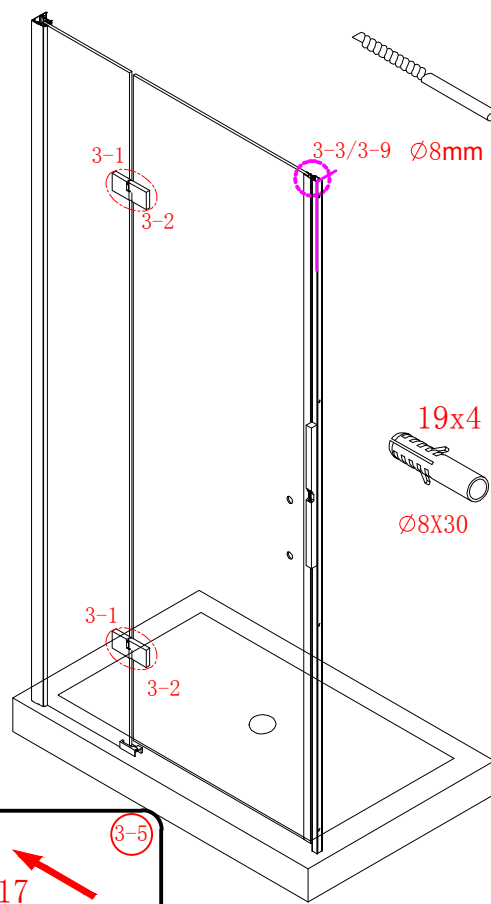

Note: Safety glass can not be re-worked.

■ Installation

Please read these instructions carefully before start of installation.

The wall post has up to 20mm of adjustment for out of true wall situations.

Ensure that the shower tray is fitted level and that after assembly of enclosure there is a full and continuous bead of sealant between the top of the shower tray and the tile joint.

- | | | | | | | |
|---|---|---|---|--|---|---|
|  ①9 x 4+4 Ø8X30 |  ②0 x 4+4 ST5X30 |  ②1 x 3 ST4X15 |  ②2 x 1 | | | |
|  ① x 2 L&R |  ② x 1 |  ③ x 1 |  ④ x 1 |  ⑤ x 1 |  ⑥ x 1 |  ⑦ x 1 |
|  ⑧ x 1 |  ⑨ x 2 |  ⑩ x 1 |  ⑪ x 1 L/R |  ⑫ x 1 |  ⑬ x 1 |  ⑭ x 1 L/R |
|  ⑮ x 1 |  ⑯ x 1 |  ⑰ x 1 |  ⑱ x 1 |  ⑲3 x 3 ST4X12 |  ⑳4 x 3 |  ㉑5 x 3 |

This product is heavy and will require two people to install.

Ø8mm
19 x3

Ø8X30

20 x3
ST5X30

This product is heavy and will require two people to install.

This product is heavy and will require two people to install.