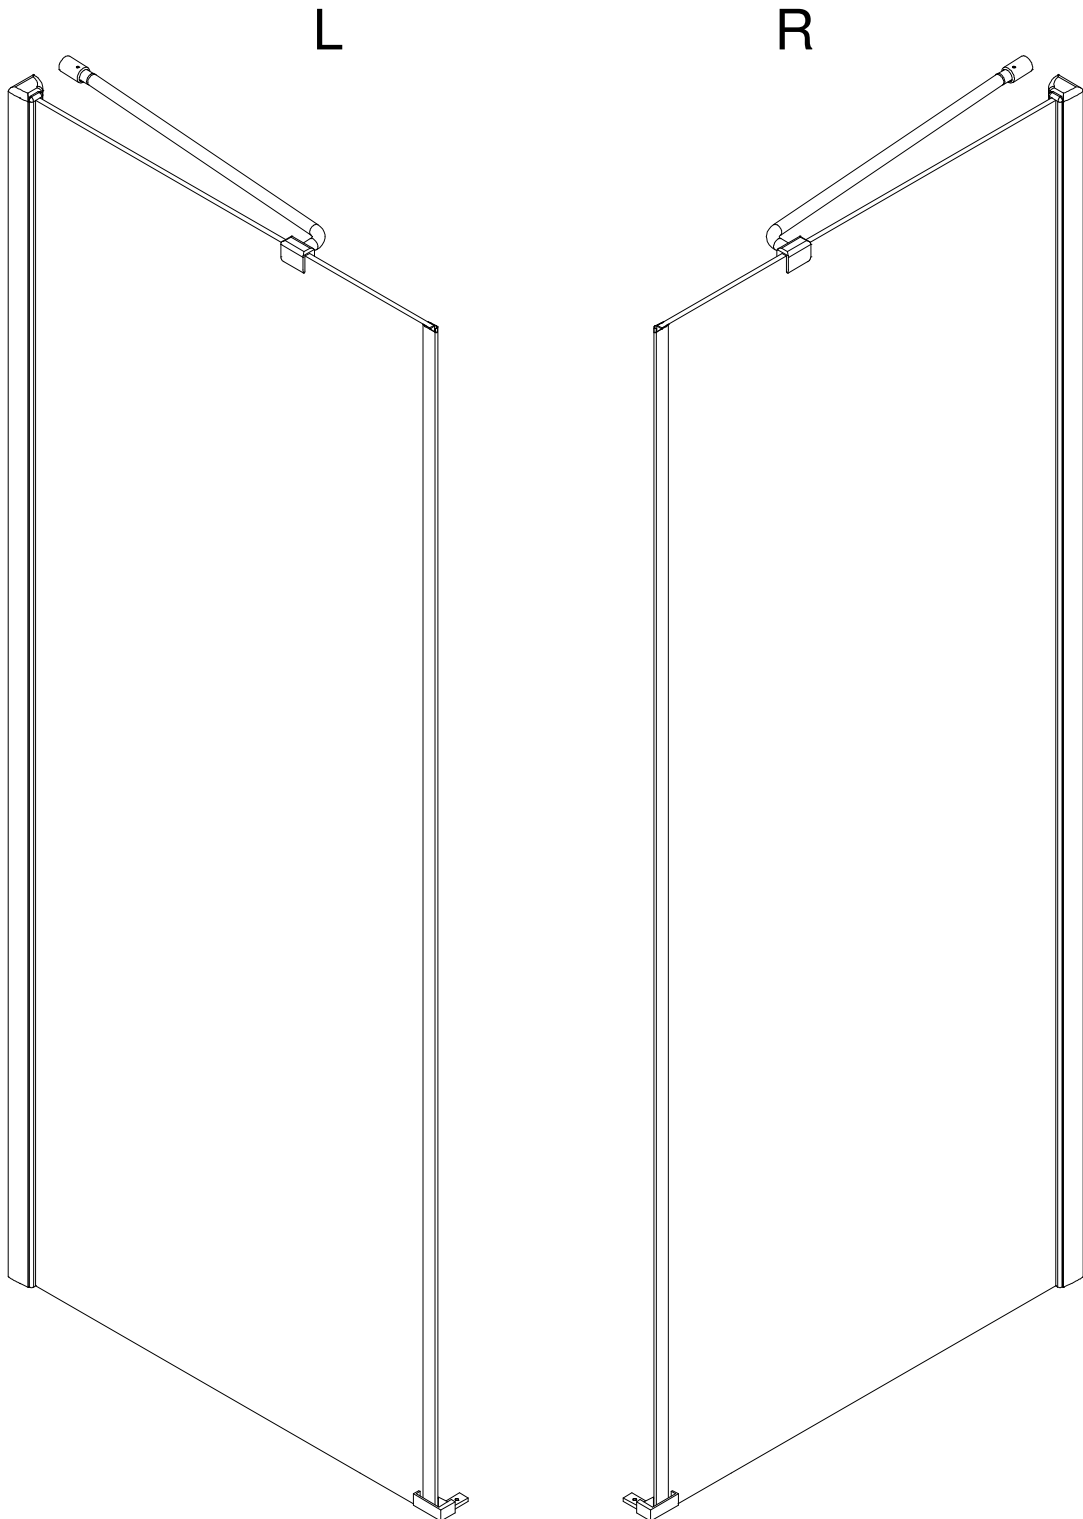

CEZARES®

Hinged door

Installation instructions

(For BERGAMO-60/(30/40/50/60))

BERGAMO-13

BERGAMO-A-1/BERGAMO-AH-1

BERGAMO-A-2/BERGAMO-AH-2

■ General Information

Note: Safety glass can not be re-worked.

■ Installation

Please read these instructions carefully before start of installation.

The wall post has up to 20mm of adjustment for out of true wall situations.

Ensure that the shower tray is fitted level and that after assembly of enclosure there is a full and continuous bead of sealant between the top of the shower tray and the tile joint.

This product is heavy and will require two people to install.

Ø8mm
19 x3

Ø8X30

20 x3
ST5X30

This product is heavy and will require two people to install.

This product is heavy and will require two people to install.

This product is heavy and will require two people to install.

This product is heavy and will require two people to install.

Installation instructions
(For VERONA-Side panel)

This product is heavy and will require two people to install.