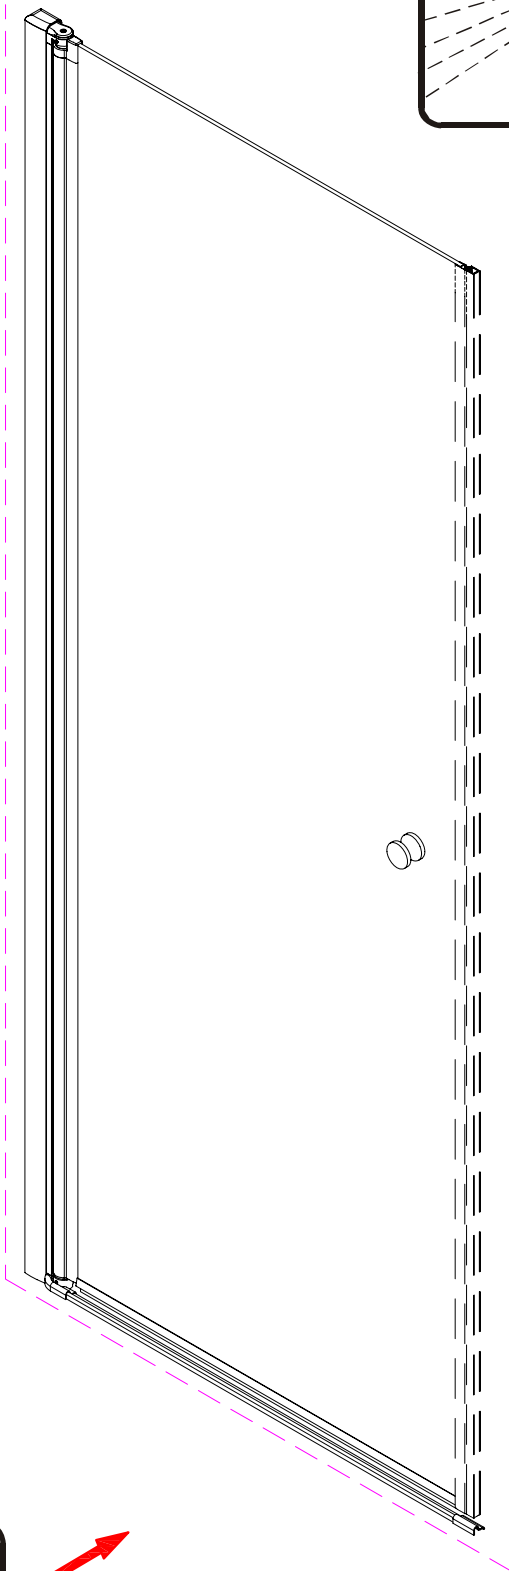

## ■ Installation

Please read these instructions carefully before start of installation.

The wall post has up to 20mm of adjustment for out of true wall situations.

**Ensure that the shower tray is fitted level and that after assembly of enclosure there is a full and continuous bead of sealant between the top of the shower tray and the title joint.**

## ■ Shower Tray Installation

The shower tray must be sited against a structural wall.

Water proof walling or tiling should be fitted so that it sits on the top of the tray rim.

## Tools required

This product is heavy and will require two people to install.

This product is heavy and will require two people to install.

L=558-578(ELENA-60)  
 L=658-678(ELENA-70)  
 L=758-778(VE-80/ELENA-80)  
 L=858-878(VE-90/ELENA-90)  
 L=958-978(VE-100)

- Ø8mm
- ×3 Ø8×30
- ×3 ST5×30

3

- ×4 Ø8×30
- ×4 ST5×30

This product is heavy and will require two people to install.

Ø3mm

x 3  
ST4X12

x 3  
ST4X12

This product is heavy and will require two people to install.