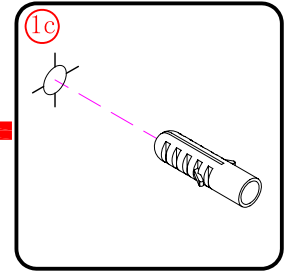

## Tools required

This product is heavy and will require two people to install.

This product is heavy and will require two people to install.

L=558-578(ELENA-60)  
 L=658-678(ELENA-70)  
 L=758-778(VE-80/ELENA-80)  
 L=858-878(VE-90/ELENA-90)  
 L=958-978(VE-100)

- Ø8mm
- ×3 Ø8×30
- ×3 ST5×30

3

- ×4 Ø8×30
- ×4 ST5×30

This product is heavy and will require two people to install.

Ø3mm

x 3  
ST4X12

x 3  
ST4X12

This product is heavy and will require two people to install.