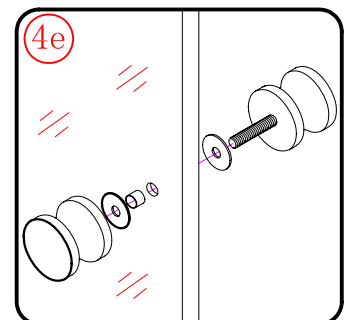

## ■ Installation

Please read these instructions carefully before start of installation.

The wall post has up to 20mm of adjustment for out of true wall situations.

**Ensure that the shower tray is fitted level and that after assembly of enclosure there is a full and continuous bead of sealant between the top of the shower tray and the title joint.**

## Tools required

This product is heavy and will require two people to install.

This product is heavy and will require two people to install.

L=558-578(ELENA-60)  
 L=658-678(ELENA-70)  
 L=758-778(VE-80/ELENA-80)  
 L=858-878(VE-90/ELENA-90)  
 L=958-978(VE-100)

- Ø8mm
- ×3 Ø8×30
- ×3 ST5×30

3

- ×4 Ø8×30
- ×4 ST5×30

This product is heavy and will require two people to install.

Ø3mm

x 3  
ST4X12

x 3  
ST4X12

This product is heavy and will require two people to install.

This product is heavy and will require two people to install.

**CEZARES®**

**Side panel**

**Installation instructions**  
**( For VE )**

This product is heavy and will require two people to install.

C=538-558 (ELENA-60)  
 C=638-658 (ELENA-70)  
 C=738-758 (ELENA-80)  
 C=838-858 (ELENA-90)