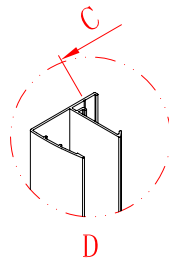

- Ø8mm
- ×3 Ø8×30
- ×3 ST5×30

3

- ×4 Ø8×30
- ×4 ST5×30

This product is heavy and will require two people to install.

Ø3mm

x 3  
ST4X12

x 3  
ST4X12

This product is heavy and will require two people to install.

This product is heavy and will require two people to install.

**CEZARES®**

**Side panel**

**Installation instructions**  
**( For VE )**

This product is heavy and will require two people to install.

C=538-558 (ELENA-60)  
 C=638-658 (ELENA-70)  
 C=738-758 (ELENA-80)  
 C=838-858 (ELENA-90)