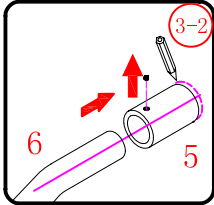

This product is heavy and will require two people to install.