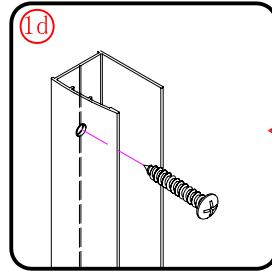

## ■ Installation

Please read these instructions carefully before start of installation.

The wall post has up to 20mm of adjustment for out of true wall situations.

**Ensure that the shower tray is fitted level and that after assembly of enclosure there is a full and continuous bead of sealant between the top of the shower tray and the title joint.**

## Tools required

This product is heavy and will require two people to install.

This product is heavy and will require two people to install.

L=558-578(ELENA-60)  
 L=658-678(ELENA-70)  
 L=758-778(VE-80/ELENA-80)  
 L=858-878(VE-90/ELENA-90)  
 L=958-978(VE-100)

- Ø8mm
- ×3 Ø8×30
- ×3 ST5×30

3

- ×4 Ø8×30
- ×4 ST5×30

This product is heavy and will require two people to install.

Ø3mm

x 3  
ST4X12

x 3  
ST4X12

This product is heavy and will require two people to install.