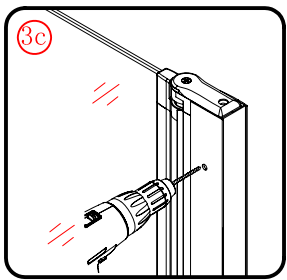

## Tools required

This product is heavy and will require two people to install.

This product is heavy and will require two people to install.

L=558-578(ELENA-60)  
 L=658-678(ELENA-70)  
 L=758-778(VE-80/ELENA-80)  
 L=858-878(VE-90/ELENA-90)  
 L=958-978(VE-100)

- Ø8mm
- ×3 Ø8×30
- ×3 ST5×30

3

- ×4 Ø8×30
- ×4 ST5×30

This product is heavy and will require two people to install.

Ø3mm

x 3  
ST4X12

x 3  
ST4X12

This product is heavy and will require two people to install.