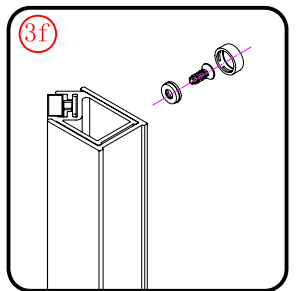

## ■ Installation

Please read these instructions carefully before start of installation.

The wall post has up to 20mm of adjustment for out of true wall situations.

**Ensure that the shower tray is fitted level and that after assembly of enclosure there is a full and continuous bead of sealant between the top of the shower tray and the title joint.**

## Tools required

This product is heavy and will require two people to install.

This product is heavy and will require two people to install.

L=558-578(ELENA-60)  
 L=658-678(ELENA-70)  
 L=758-778(VE-80/ELENA-80)  
 L=858-878(VE-90/ELENA-90)  
 L=958-978(VE-100)

- Ø8mm
- ×3 Ø8×30
- ×3 ST5×30

3

- ×4 Ø8×30
- ×4 ST5×30

This product is heavy and will require two people to install.

Ø3mm

x 3  
ST4X12

x 3  
ST4X12

This product is heavy and will require two people to install.