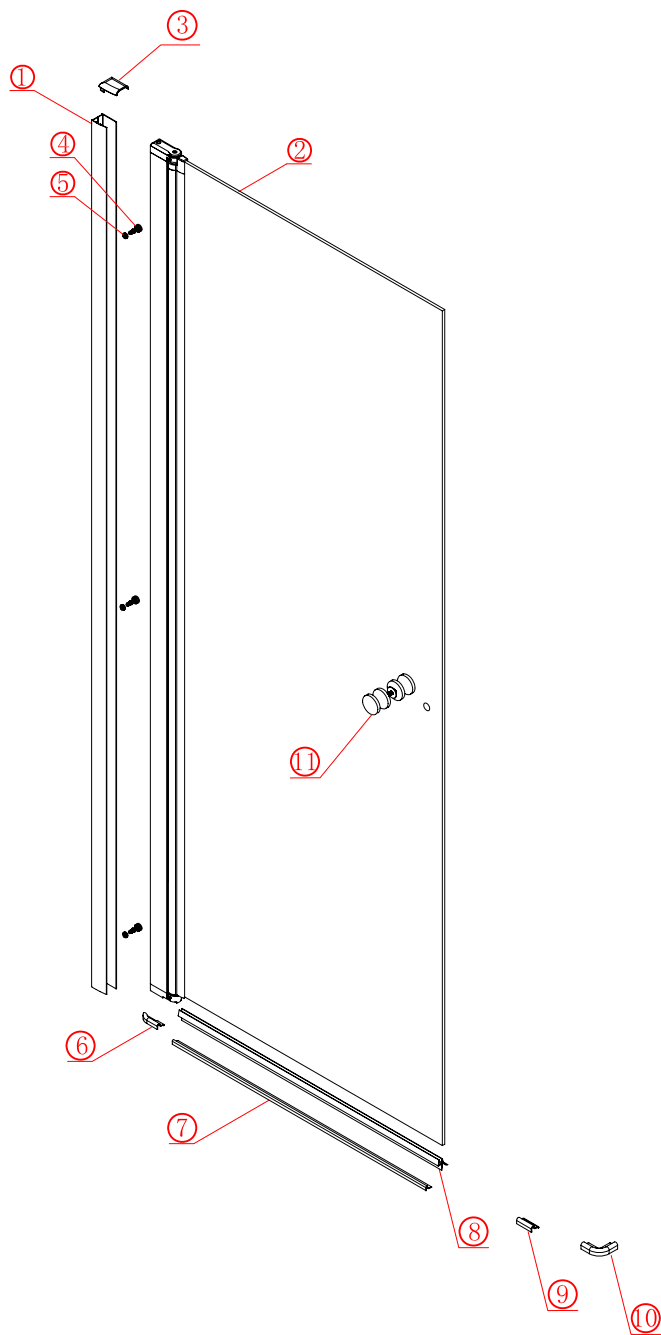

## ■ Installation

Please read these instructions carefully before start of installation.

The wall post has up to 20mm of adjustment for out of true wall situations.

**Ensure that the shower tray is fitted level and that after assembly of enclosure there is a full and continuous bead of sealant between the top of the shower tray and the title joint.**

## ■ Shower Tray Installation

The shower tray must be sited against a structural wall.

Water proof walling or tiling should be fitted so that it sits on the top of the tray rim.

## Tools required

This product is heavy and will require two people to install.

This product is heavy and will require two people to install.

L=558-578(ELENA-60)  
 L=658-678(ELENA-70)  
 L=758-778(VE-80/ELENA-80)  
 L=858-878(VE-90/ELENA-90)  
 L=958-978(VE-100)

- Ø8mm
- ×3 Ø8×30
- ×3 ST5×30

3

- ×4 Ø8×30
- ×4 ST5×30

This product is heavy and will require two people to install.

Ø3mm

x 3  
ST4X12

x 3  
ST4X12

This product is heavy and will require two people to install.