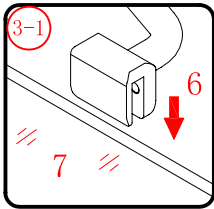

This product is heavy and will require two people to install.