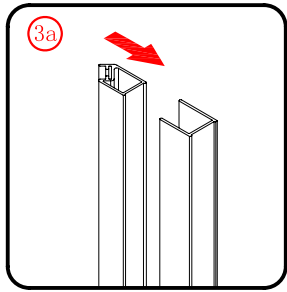

## Tools required

This product is heavy and will require two people to install.

This product is heavy and will require two people to install.

L=558-578(ELENA-60)  
 L=658-678(ELENA-70)  
 L=758-778(VE-80/ELENA-80)  
 L=858-878(VE-90/ELENA-90)  
 L=958-978(VE-100)

- Ø8mm
- ×3 Ø8×30
- ×3 ST5×30

3

- ×4 Ø8×30
- ×4 ST5×30

This product is heavy and will require two people to install.

Ø3mm

x 3  
ST4X12

x 3  
ST4X12

This product is heavy and will require two people to install.

This product is heavy and will require two people to install.

**CEZARES®**

**Side panel**

**Installation instructions**  
**( For VE )**

This product is heavy and will require two people to install.

C=538-558 (ELENA-60)  
 C=638-658 (ELENA-70)  
 C=738-758 (ELENA-80)  
 C=838-858 (ELENA-90)