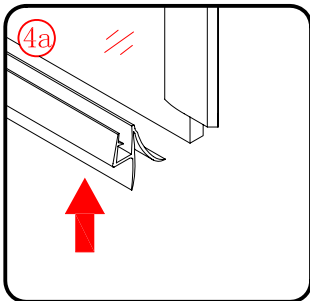

## ■ Installation

Please read these instructions carefully before start of installation.

The wall post has up to 20mm of adjustment for out of true wall situations.

**Ensure that the shower tray is fitted level and that after assembly of enclosure there is a full and continuous bead of sealant between the top of the shower tray and the title joint.**

- Ø8mm
- ×3 Ø8×30
- ×3 ST5×30

3

- ×4 Ø8×30
- ×4 ST5×30

This product is heavy and will require two people to install.

Ø3mm

x 3  
ST4X12

x 3  
ST4X12

This product is heavy and will require two people to install.