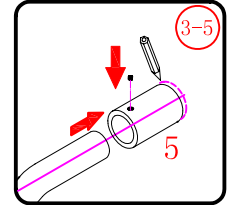

This product is heavy and will require two people to install.