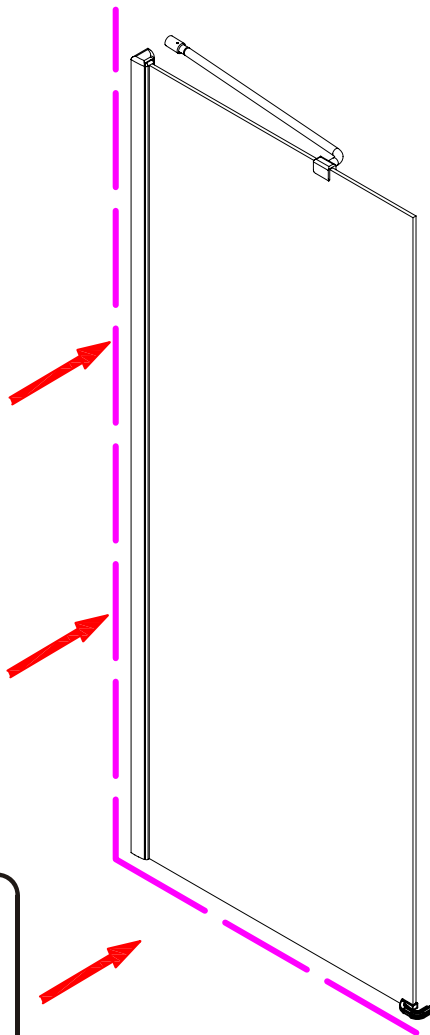

This product is heavy and will require two people to install.