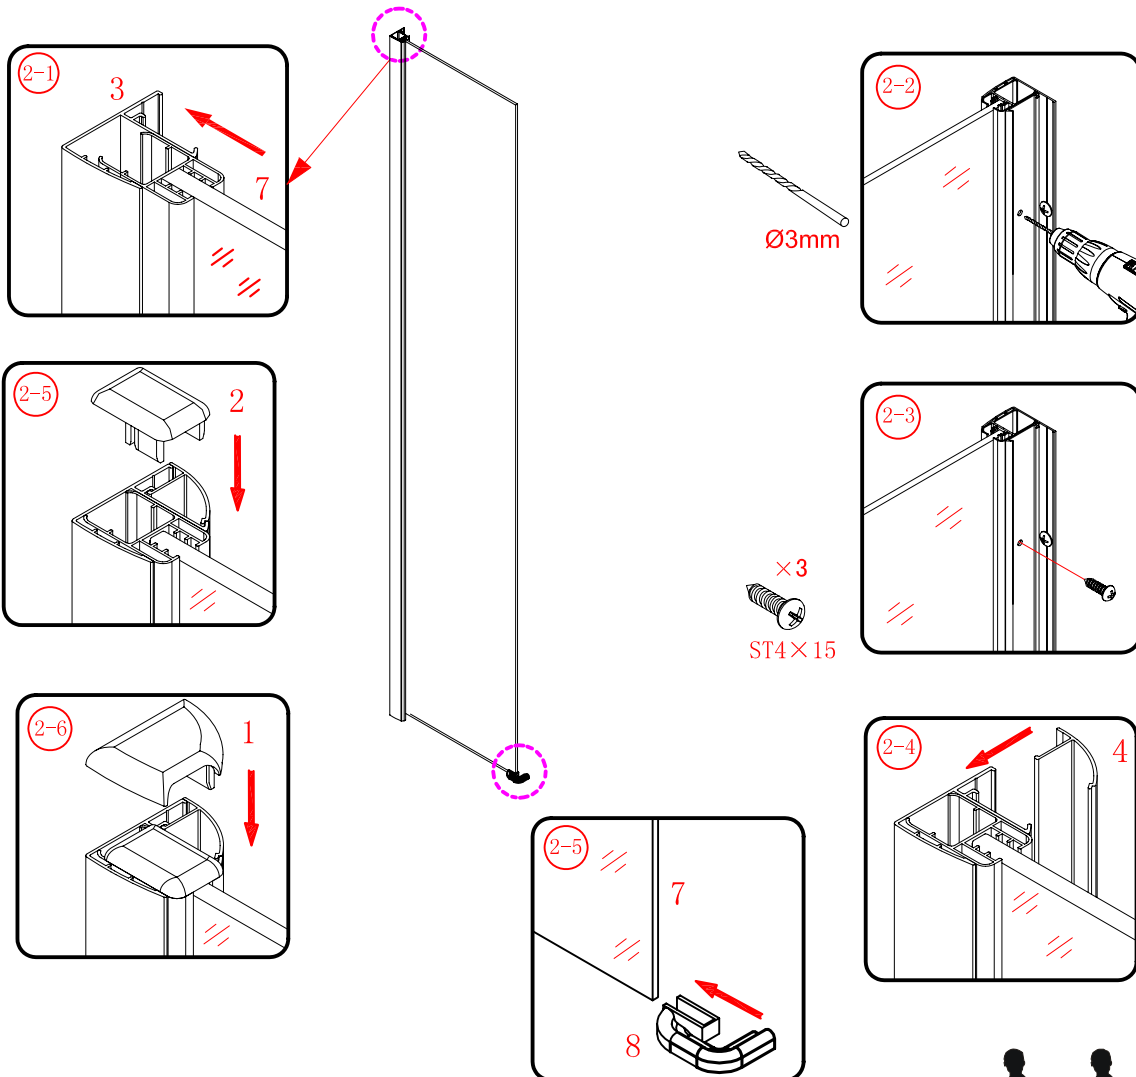

## ■ Installation

Please read these instructions carefully before start of installation.

The wall post has up to 20mm of adjustment for out of true wall situations.

**Ensure that the shower tray is fitted level and that after assembly of enclosure there is a full and continuous bead of sealant between the top of the shower tray and the title joint.**

## ■ Shower Tray Installation

The shower tray must be sited against a structural wall.

Water proof walling or tiling should be fitted so that it sits on the top of the tray rim.

- Ø8mm
- ×3 Ø8×30
- ×3 ST5×30

3

- ×4 Ø8×30
- ×4 ST5×30

This product is heavy and will require two people to install.

Ø3mm

x 3  
ST4X12

x 3  
ST4X12

This product is heavy and will require two people to install.

This product is heavy and will require two people to install.

**CEZARES®**

**Side panel**

**Installation instructions**  
**( For VE )**

This product is heavy and will require two people to install.

C=538-558 (ELENA-60)  
 C=638-658 (ELENA-70)  
 C=738-758 (ELENA-80)  
 C=838-858 (ELENA-90)