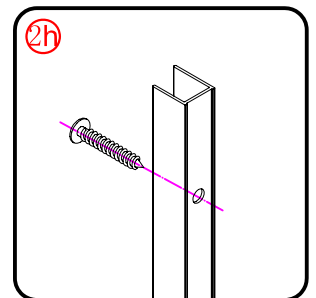

## ■ Installation

Please read these instructions carefully before start of installation.

The wall post has up to 20mm of adjustment for out of true wall situations.

**Ensure that the shower tray is fitted level and that after assembly of enclosure there is a full and continuous bead of sealant between the top of the shower tray and the title joint.**

## Tools required

This product is heavy and will require two people to install.

This product is heavy and will require two people to install.

L=558-578(ELENA-60)  
 L=658-678(ELENA-70)  
 L=758-778(VE-80/ELENA-80)  
 L=858-878(VE-90/ELENA-90)  
 L=958-978(VE-100)

- Ø8mm
- ×3 Ø8×30
- ×3 ST5×30

3

- ×4 Ø8×30
- ×4 ST5×30

This product is heavy and will require two people to install.

Ø3mm

x 3  
ST4X12

x 3  
ST4X12

This product is heavy and will require two people to install.