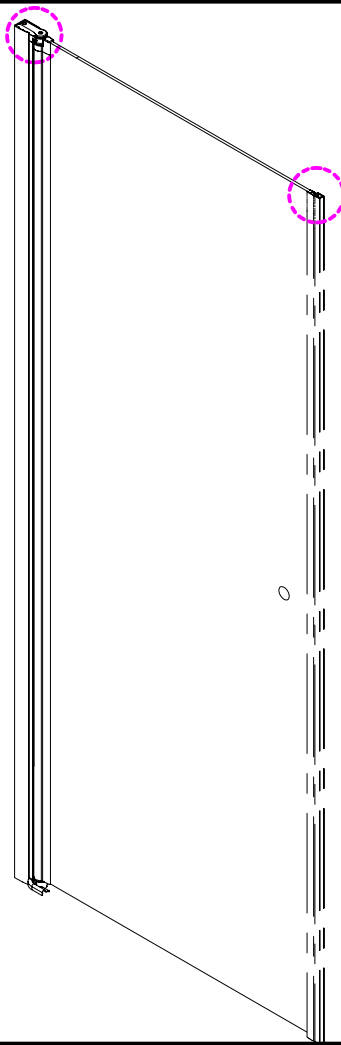

## ■ Installation

Please read these instructions carefully before start of installation.

The wall post has up to 20mm of adjustment for out of true wall situations.

**Ensure that the shower tray is fitted level and that after assembly of enclosure there is a full and continuous bead of sealant between the top of the shower tray and the title joint.**

## ■ Shower Tray Installation

The shower tray must be sited against a structural wall.

Water proof walling or tiling should be fitted so that it sits on the top of the tray rim.

- Ø8mm
- ×3 Ø8×30
- ×3 ST5×30

3

- ×4 Ø8×30
- ×4 ST5×30

This product is heavy and will require two people to install.

Ø3mm

x 3  
ST4X12

x 3  
ST4X12

This product is heavy and will require two people to install.