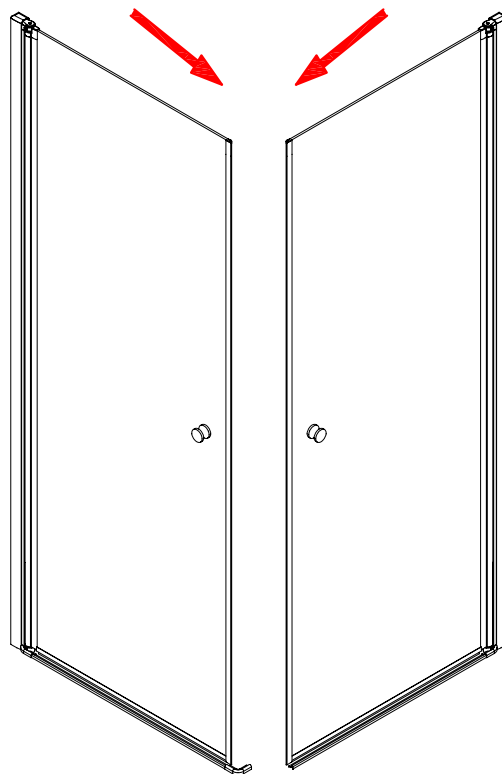

CEZARES®

**pivot door**

Installation instructions

(For ELENA-60/70/80/90)

ELENA-B-11

ELENA-A-1

ELENA-A-2

## ■ Installation

Please read these instructions carefully before start of installation.

The wall post has up to 20mm of adjustment for out of true wall situations.

**Ensure that the shower tray is fitted level and that after assembly of enclosure there is a full and continuous bead of sealant between the top of the shower tray and the title joint.**

## ■ Shower Tray Installation

The shower tray must be sited against a structural wall.

Water proof walling or tiling should be fitted so that it sits on the top of the tray rim.