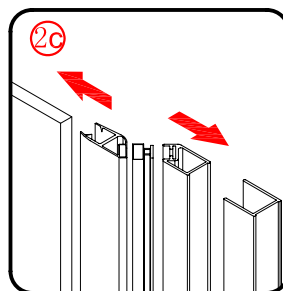

## ■ Installation

Please read these instructions carefully before start of installation.

The wall post has up to 20mm of adjustment for out of true wall situations.

**Ensure that the shower tray is fitted level and that after assembly of enclosure there is a full and continuous bead of sealant between the top of the shower tray and the title joint.**

## Tools required

This product is heavy and will require two people to install.

This product is heavy and will require two people to install.

L=558-578(ELENA-60)  
 L=658-678(ELENA-70)  
 L=758-778(VE-80/ELENA-80)  
 L=858-878(VE-90/ELENA-90)  
 L=958-978(VE-100)

- Ø8mm
- ×3 Ø8×30
- ×3 ST5×30

3

- ×4 Ø8×30
- ×4 ST5×30

This product is heavy and will require two people to install.

Ø3mm

x 3  
ST4X12

x 3  
ST4X12

This product is heavy and will require two people to install.