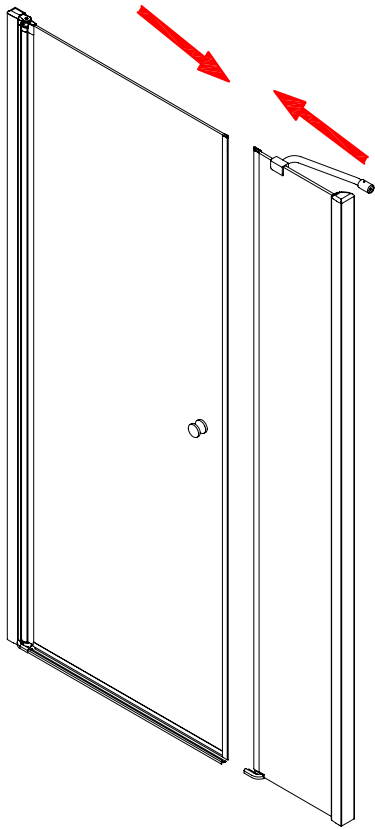

CEZARES®

**pivot door**

Installation instructions

(For ELENA-60/70/80/90)

ELENA-B-11

ELENA-A-1

ELENA-A-2

## ■ Installation

Please read these instructions carefully before start of installation.

The wall post has up to 20mm of adjustment for out of true wall situations.

**Ensure that the shower tray is fitted level and that after assembly of enclosure there is a full and continuous bead of sealant between the top of the shower tray and the title joint.**

## ■ Shower Tray Installation

The shower tray must be sited against a structural wall.

Water proof walling or tiling should be fitted so that it sits on the top of the tray rim.