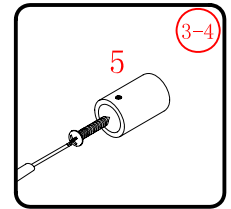

This product is heavy and will require two people to install.