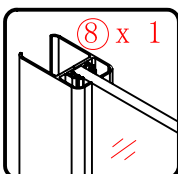

- Ø8mm
- ×3 Ø8×30
- ×3 ST5×30

3

- ×4 Ø8×30
- ×4 ST5×30

This product is heavy and will require two people to install.

Ø3mm

x 3  
ST4X12

x 3  
ST4X12

This product is heavy and will require two people to install.

This product is heavy and will require two people to install.

**CEZARES®**

**Side panel**

**Installation instructions**  
**( For VE )**

This product is heavy and will require two people to install.

C=538-558 (ELENA-60)  
 C=638-658 (ELENA-70)  
 C=738-758 (ELENA-80)  
 C=838-858 (ELENA-90)