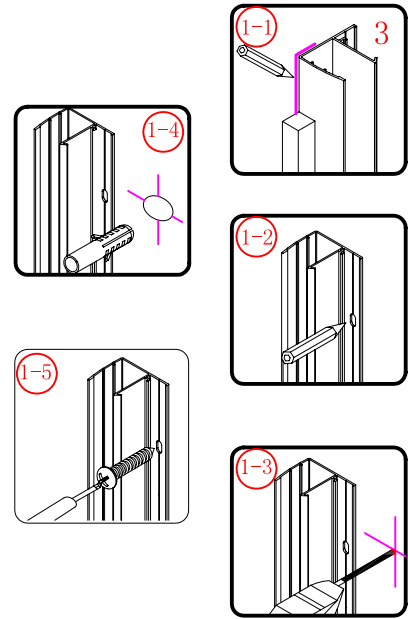

## ■ Installation

Please read these instructions carefully before start of installation.

The wall post has up to 20mm of adjustment for out of true wall situations.

**Ensure that the shower tray is fitted level and that after assembly of enclosure there is a full and continuous bead of sealant between the top of the shower tray and the title joint.**

## ■ Shower Tray Installation

The shower tray must be sited against a structural wall.

Water proof walling or tiling should be fitted so that it sits on the top of the tray rim.

- Ø8mm
- ×3 Ø8×30
- ×3 ST5×30

3

- ×4 Ø8×30
- ×4 ST5×30

This product is heavy and will require two people to install.

Ø3mm

x 3  
ST4X12

x 3  
ST4X12

This product is heavy and will require two people to install.

This product is heavy and will require two people to install.

**CEZARES®**

**Side panel**

**Installation instructions**  
**( For VE )**

This product is heavy and will require two people to install.

C=538-558 (ELENA-60)  
 C=638-658 (ELENA-70)  
 C=738-758 (ELENA-80)  
 C=838-858 (ELENA-90)