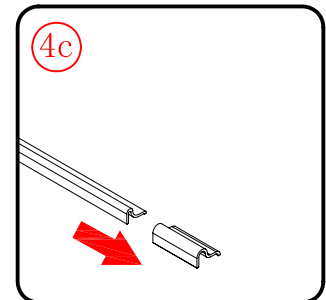

## Tools required

This product is heavy and will require two people to install.

This product is heavy and will require two people to install.

L=558-578(ELENA-60)  
 L=658-678(ELENA-70)  
 L=758-778(VE-80/ELENA-80)  
 L=858-878(VE-90/ELENA-90)  
 L=958-978(VE-100)

- Ø8mm
- ×3 Ø8×30
- ×3 ST5×30

3

- ×4 Ø8×30
- ×4 ST5×30

This product is heavy and will require two people to install.

Ø3mm

x 3  
ST4X12

x 3  
ST4X12

This product is heavy and will require two people to install.