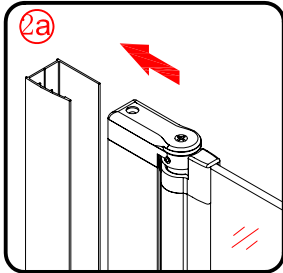

## Tools required

This product is heavy and will require two people to install.

This product is heavy and will require two people to install.

L=558-578(ELENA-60)  
 L=658-678(ELENA-70)  
 L=758-778(VE-80/ELENA-80)  
 L=858-878(VE-90/ELENA-90)  
 L=958-978(VE-100)

- Ø8mm
- ×3 Ø8×30
- ×3 ST5×30

3

- ×4 Ø8×30
- ×4 ST5×30

This product is heavy and will require two people to install.

Ø3mm

x 3  
ST4X12

x 3  
ST4X12

This product is heavy and will require two people to install.