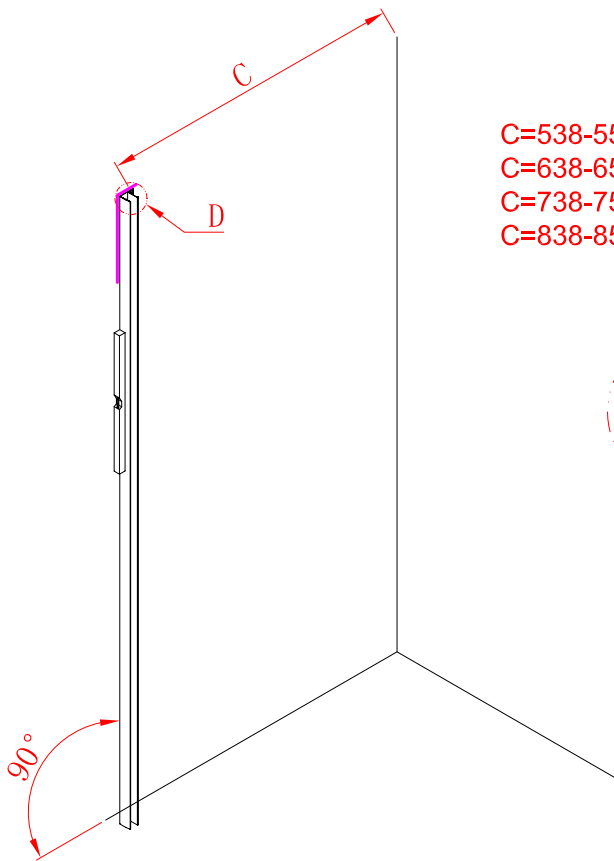

## ■ Installation

Please read these instructions carefully before start of installation.

The wall post has up to 20mm of adjustment for out of true wall situations.

**Ensure that the shower tray is fitted level and that after assembly of enclosure there is a full and continuous bead of sealant between the top of the shower tray and the title joint.**

## ■ Shower Tray Installation

The shower tray must be sited against a structural wall.

Water proof walling or tiling should be fitted so that it sits on the top of the tray rim.

- Ø8mm
- ×3 Ø8×30
- ×3 ST5×30

3

- ×4 Ø8×30
- ×4 ST5×30

This product is heavy and will require two people to install.

Ø3mm

x 3  
ST4X12

x 3  
ST4X12

This product is heavy and will require two people to install.

This product is heavy and will require two people to install.

**CEZARES®**

**Side panel**

**Installation instructions**  
**( For VE )**

This product is heavy and will require two people to install.

C=538-558 (ELENA-60)  
 C=638-658 (ELENA-70)  
 C=738-758 (ELENA-80)  
 C=838-858 (ELENA-90)