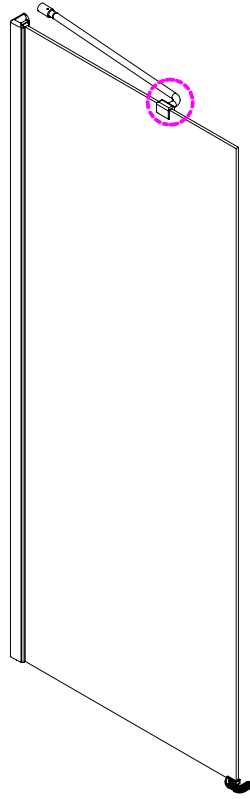

This product is heavy and will require two people to install.