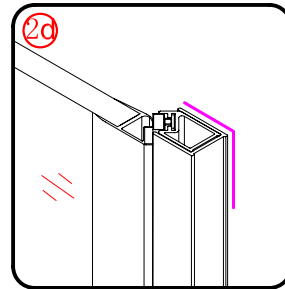

## Tools required

This product is heavy and will require two people to install.

This product is heavy and will require two people to install.

L=558-578(ELENA-60)  
 L=658-678(ELENA-70)  
 L=758-778(VE-80/ELENA-80)  
 L=858-878(VE-90/ELENA-90)  
 L=958-978(VE-100)

- Ø8mm
- ×3 Ø8×30
- ×3 ST5×30

3

- ×4 Ø8×30
- ×4 ST5×30

This product is heavy and will require two people to install.

Ø3mm

x 3  
ST4X12

x 3  
ST4X12

This product is heavy and will require two people to install.