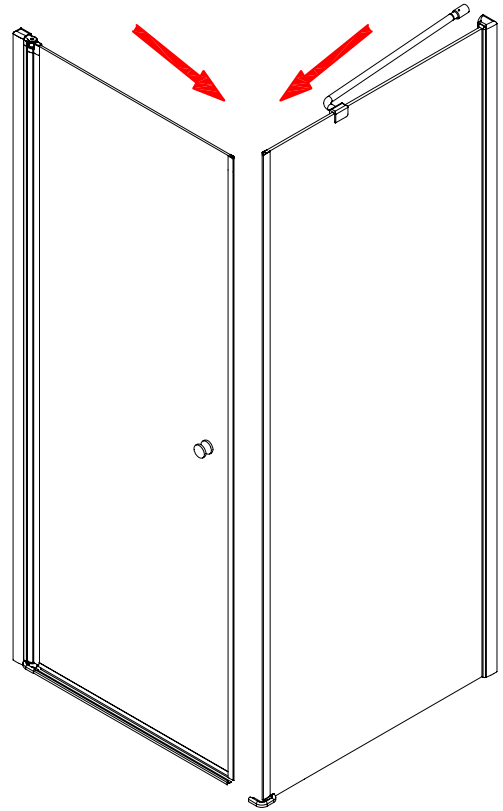

CEZARES®

**pivot door**

Installation instructions

(For ELENA-60/70/80/90)

ELENA-B-11

ELENA-A-1

ELENA-A-2

## ■ Installation

Please read these instructions carefully before start of installation.

The wall post has up to 20mm of adjustment for out of true wall situations.

**Ensure that the shower tray is fitted level and that after assembly of enclosure there is a full and continuous bead of sealant between the top of the shower tray and the title joint.**

## ■ Shower Tray Installation

The shower tray must be sited against a structural wall.

Water proof walling or tiling should be fitted so that it sits on the top of the tray rim.