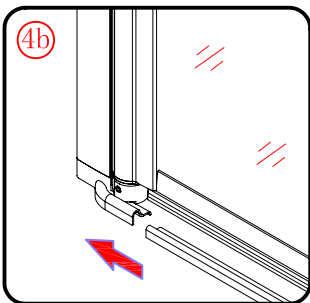

## ■ Installation

Please read these instructions carefully before start of installation.

The wall post has up to 20mm of adjustment for out of true wall situations.

**Ensure that the shower tray is fitted level and that after assembly of enclosure there is a full and continuous bead of sealant between the top of the shower tray and the title joint.**

- Ø8mm
- ×3 Ø8×30
- ×3 ST5×30

3

- ×4 Ø8×30
- ×4 ST5×30

This product is heavy and will require two people to install.

Ø3mm

x 3  
ST4X12

x 3  
ST4X12

This product is heavy and will require two people to install.

This product is heavy and will require two people to install.

**CEZARES®**

**Side panel**

**Installation instructions**  
**( For VE )**

This product is heavy and will require two people to install.

C=538-558 (ELENA-60)  
 C=638-658 (ELENA-70)  
 C=738-758 (ELENA-80)  
 C=838-858 (ELENA-90)