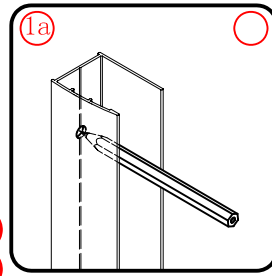

## ■ Installation

Please read these instructions carefully before start of installation.

The wall post has up to 20mm of adjustment for out of true wall situations.

**Ensure that the shower tray is fitted level and that after assembly of enclosure there is a full and continuous bead of sealant between the top of the shower tray and the title joint.**

## Tools required

This product is heavy and will require two people to install.

This product is heavy and will require two people to install.

L=558-578(ELENA-60)  
 L=658-678(ELENA-70)  
 L=758-778(VE-80/ELENA-80)  
 L=858-878(VE-90/ELENA-90)  
 L=958-978(VE-100)

- Ø8mm
- ×3 Ø8×30
- ×3 ST5×30

3

- ×4 Ø8×30
- ×4 ST5×30

This product is heavy and will require two people to install.

Ø3mm

x 3  
ST4X12

x 3  
ST4X12

This product is heavy and will require two people to install.