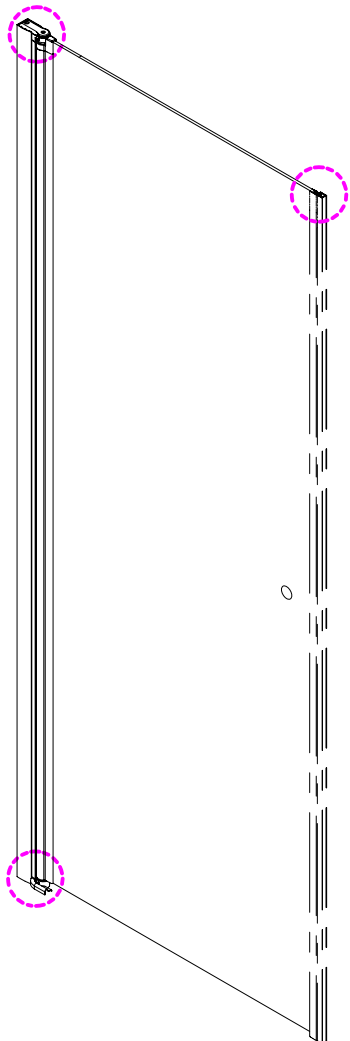

## ■ Installation

Please read these instructions carefully before start of installation.

The wall post has up to 20mm of adjustment for out of true wall situations.

**Ensure that the shower tray is fitted level and that after assembly of enclosure there is a full and continuous bead of sealant between the top of the shower tray and the title joint.**

## ■ Shower Tray Installation

The shower tray must be sited against a structural wall.

Water proof walling or tiling should be fitted so that it sits on the top of the tray rim.

## Tools required

This product is heavy and will require two people to install.

This product is heavy and will require two people to install.

L=558-578(ELENA-60)  
 L=658-678(ELENA-70)  
 L=758-778(VE-80/ELENA-80)  
 L=858-878(VE-90/ELENA-90)  
 L=958-978(VE-100)

- Ø8mm
- ×3 Ø8×30
- ×3 ST5×30

3

- ×4 Ø8×30
- ×4 ST5×30

This product is heavy and will require two people to install.

Ø3mm

x 3  
ST4X12

x 3  
ST4X12

This product is heavy and will require two people to install.