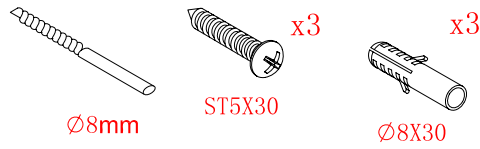

- Ø8mm
- ×3 Ø8×30
- ×3 ST5×30

3

- ×4 Ø8×30
- ×4 ST5×30

This product is heavy and will require two people to install.

Ø3mm

x 3  
ST4X12

x 3  
ST4X12

This product is heavy and will require two people to install.

This product is heavy and will require two people to install.

**CEZARES®**

**Side panel**

**Installation instructions**  
**( For VE )**

This product is heavy and will require two people to install.

C=538-558 (ELENA-60)  
 C=638-658 (ELENA-70)  
 C=738-758 (ELENA-80)  
 C=838-858 (ELENA-90)