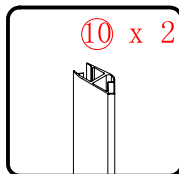

- Ø8mm
- ×3 Ø8×30
- ×3 ST5×30

3

- ×4 Ø8×30
- ×4 ST5×30

This product is heavy and will require two people to install.

Ø3mm

x 3  
ST4X12

x 3  
ST4X12

This product is heavy and will require two people to install.

This product is heavy and will require two people to install.

**CEZARES®**

**Side panel**

**Installation instructions**  
**( For VE )**

This product is heavy and will require two people to install.

C=538-558 (ELENA-60)  
 C=638-658 (ELENA-70)  
 C=738-758 (ELENA-80)  
 C=838-858 (ELENA-90)