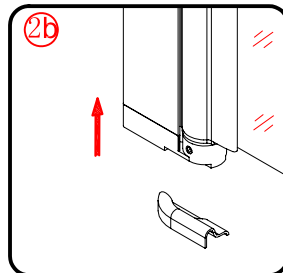

## ■ Installation

Please read these instructions carefully before start of installation.

The wall post has up to 20mm of adjustment for out of true wall situations.

**Ensure that the shower tray is fitted level and that after assembly of enclosure there is a full and continuous bead of sealant between the top of the shower tray and the title joint.**

## Tools required

This product is heavy and will require two people to install.

This product is heavy and will require two people to install.

L=558-578(ELENA-60)  
 L=658-678(ELENA-70)  
 L=758-778(VE-80/ELENA-80)  
 L=858-878(VE-90/ELENA-90)  
 L=958-978(VE-100)

- Ø8mm
- ×3 Ø8×30
- ×3 ST5×30

3

- ×4 Ø8×30
- ×4 ST5×30

This product is heavy and will require two people to install.

Ø3mm

x 3  
ST4X12

x 3  
ST4X12

This product is heavy and will require two people to install.