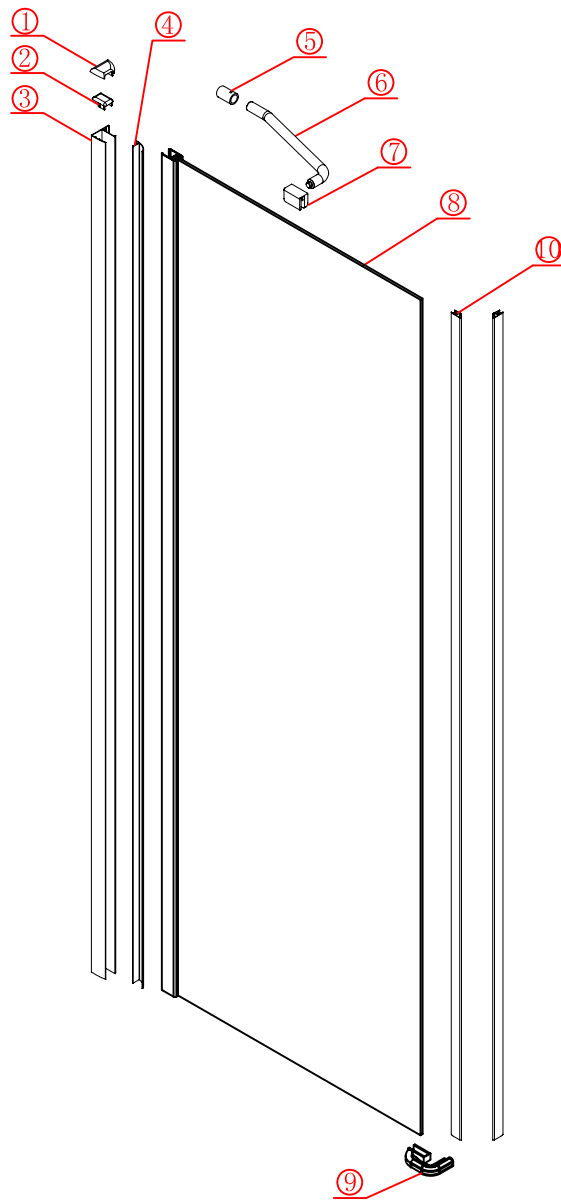

## ■ Installation

Please read these instructions carefully before start of installation.

The wall post has up to 20mm of adjustment for out of true wall situations.

**Ensure that the shower tray is fitted level and that after assembly of enclosure there is a full and continuous bead of sealant between the top of the shower tray and the title joint.**

## ■ Shower Tray Installation

The shower tray must be sited against a structural wall.

Water proof walling or tiling should be fitted so that it sits on the top of the tray rim.

- Ø8mm
- ×3 Ø8×30
- ×3 ST5×30

3

- ×4 Ø8×30
- ×4 ST5×30

This product is heavy and will require two people to install.

Ø3mm

x 3  
ST4X12

x 3  
ST4X12

This product is heavy and will require two people to install.

This product is heavy and will require two people to install.

**CEZARES®**

**Side panel**

**Installation instructions**  
**( For VE )**

This product is heavy and will require two people to install.

C=538-558 (ELENA-60)  
 C=638-658 (ELENA-70)  
 C=738-758 (ELENA-80)  
 C=838-858 (ELENA-90)