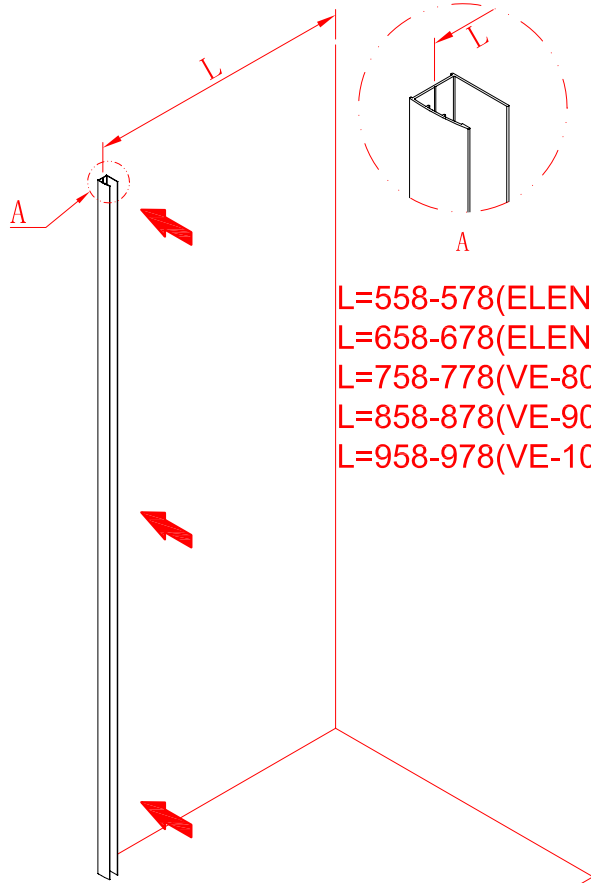

## ■ Shower Tray Installation

The shower tray must be sited against a structural wall.

Water proof walling or tiling should be fitted so that it sits on the top of the tray rim.

## Tools required

This product is heavy and will require two people to install.

This product is heavy and will require two people to install.

L=558-578(ELENA-60)  
 L=658-678(ELENA-70)  
 L=758-778(VE-80/ELENA-80)  
 L=858-878(VE-90/ELENA-90)  
 L=958-978(VE-100)

- Ø8mm
- ×3 Ø8×30
- ×3 ST5×30

3

- ×4 Ø8×30
- ×4 ST5×30

This product is heavy and will require two people to install.

Ø3mm

x 3  
ST4X12

x 3  
ST4X12

This product is heavy and will require two people to install.