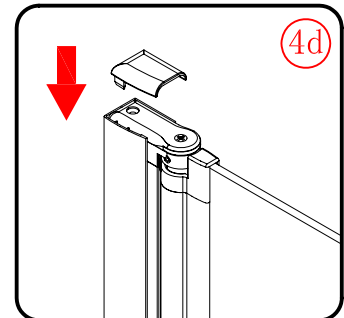

## ■ Installation

Please read these instructions carefully before start of installation.

The wall post has up to 20mm of adjustment for out of true wall situations.

**Ensure that the shower tray is fitted level and that after assembly of enclosure there is a full and continuous bead of sealant between the top of the shower tray and the title joint.**

- Ø8mm
- ×3 Ø8×30
- ×3 ST5×30

3

- ×4 Ø8×30
- ×4 ST5×30

This product is heavy and will require two people to install.

Ø3mm

x 3  
ST4X12

x 3  
ST4X12

This product is heavy and will require two people to install.