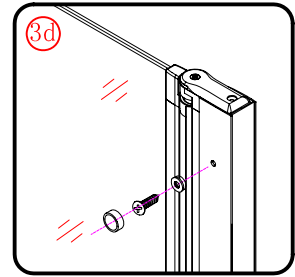

## Tools required

This product is heavy and will require two people to install.

This product is heavy and will require two people to install.

L=558-578(ELENA-60)  
 L=658-678(ELENA-70)  
 L=758-778(VE-80/ELENA-80)  
 L=858-878(VE-90/ELENA-90)  
 L=958-978(VE-100)

- Ø8mm
- ×3 Ø8×30
- ×3 ST5×30

3

- ×4 Ø8×30
- ×4 ST5×30

This product is heavy and will require two people to install.

Ø3mm

x 3  
ST4X12

x 3  
ST4X12

This product is heavy and will require two people to install.