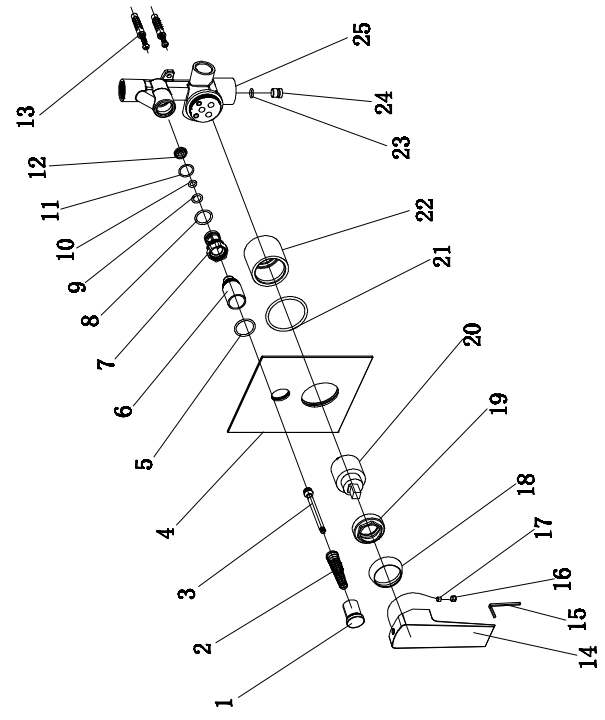

**Single lever shower mixer
Art NO:ARL-BASM-CRM
Installation**

Explosion drawing

Technical drawing