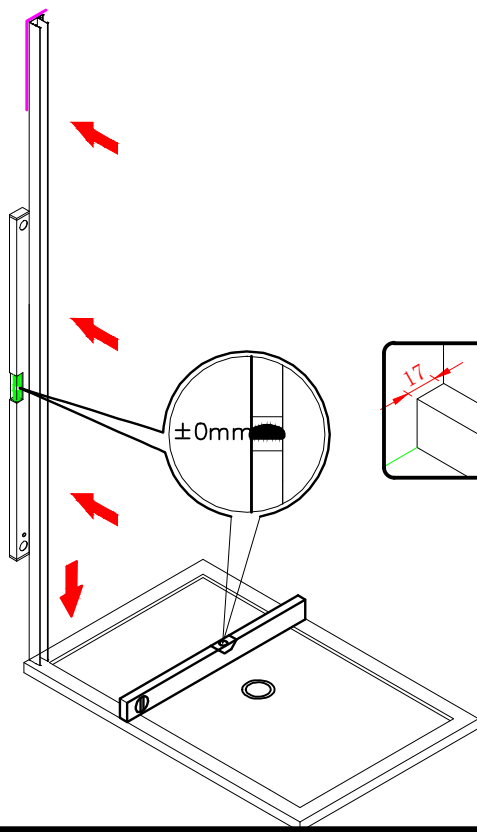

Note: Safety glass can not be re-worked.

■ Installation

Please read these instructions carefully before start of installation.

The wall post has up to 20mm of adjustment for out of true wall situations.

Ensure that the shower tray is fitted level and that after assembly of enclosure there is a full and continuous bead of sealant between the top of the shower tray and the tile joint.

㉒ x 3

- ㉓ x 1

㉔ x 1

This product is heavy and will require two people to install.

Ø8mm
19 x3

Ø8X30

20 x3

ST5X30