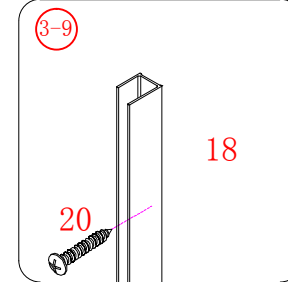

L/R

- ⑮ x 1

⑯ x 1

⑰ x 1

⑱ x 1

⑳ x 3

ST4X12

㉑ x 3

㉒ x 3

- ㉓ x 1

㉔ x 1

This product is heavy and will require two people to install.

Ø8mm
19 x3

Ø8X30

20 x3

ST5X30

This product is heavy and will require two people to install.

19x4
Ø8X30

20x4
ST5X30

This product is heavy and will require two people to install.

This product is heavy and will require two people to install.