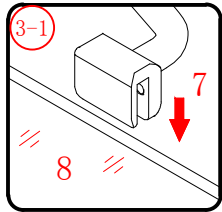

This product is heavy and will require two people to install.

19x4
Ø8X30

20x4
ST5X30

This product is heavy and will require two people to install.

This product is heavy and will require two people to install.

This product is heavy and will require two people to install.

Installation instructions
(For VERONA-Side panel)

This product is heavy and will require two people to install.

This product is heavy and will require two people to install.