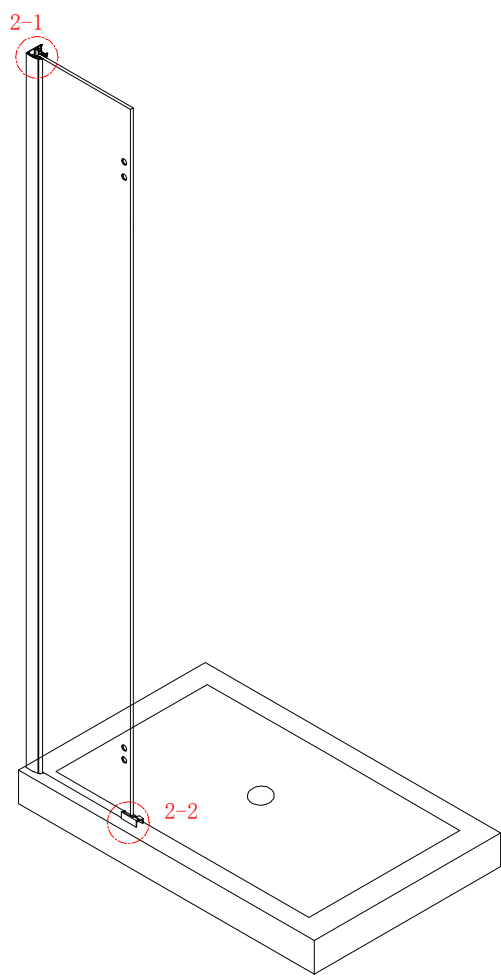

Note: Safety glass can not be re-worked.

■ Installation

Please read these instructions carefully before start of installation.

The wall post has up to 20mm of adjustment for out of true wall situations.

Ensure that the shower tray is fitted level and that after assembly of enclosure there is a full and continuous bead of sealant between the top of the shower tray and the tile joint.

L/R

- ⑮ x 1

⑯ x 1

⑰ x 1

⑱ x 1

⑳ x 3

ST4X12

㉑ x 3

㉒ x 3

- ㉓ x 1

㉔ x 1

This product is heavy and will require two people to install.

Ø8mm
19 x3

Ø8X30

20 x3

ST5X30

This product is heavy and will require two people to install.

19x4
Ø8X30

20x4
ST5X30

This product is heavy and will require two people to install.

This product is heavy and will require two people to install.