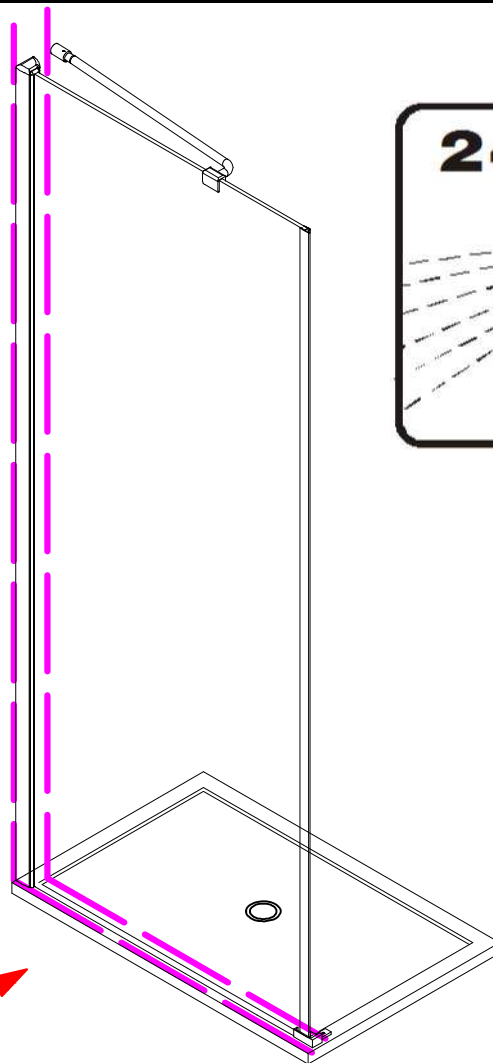

Note: Safety glass can not be re-worked.

■ Installation

Please read these instructions carefully before start of installation.

The wall post has up to 20mm of adjustment for out of true wall situations.

Ensure that the shower tray is fitted level and that after assembly of enclosure there is a full and continuous bead of sealant between the top of the shower tray and the tile joint.

㉒ x 3

- ㉓ x 1

㉔ x 1

This product is heavy and will require two people to install.

Ø8mm
19 x3

Ø8X30

20 x3

ST5X30

This product is heavy and will require two people to install.

19x4
Ø8X30

20x4
ST5X30

This product is heavy and will require two people to install.

This product is heavy and will require two people to install.

This product is heavy and will require two people to install.

Installation instructions
(For VERONA-Side panel)

This product is heavy and will require two people to install.

This product is heavy and will require two people to install.