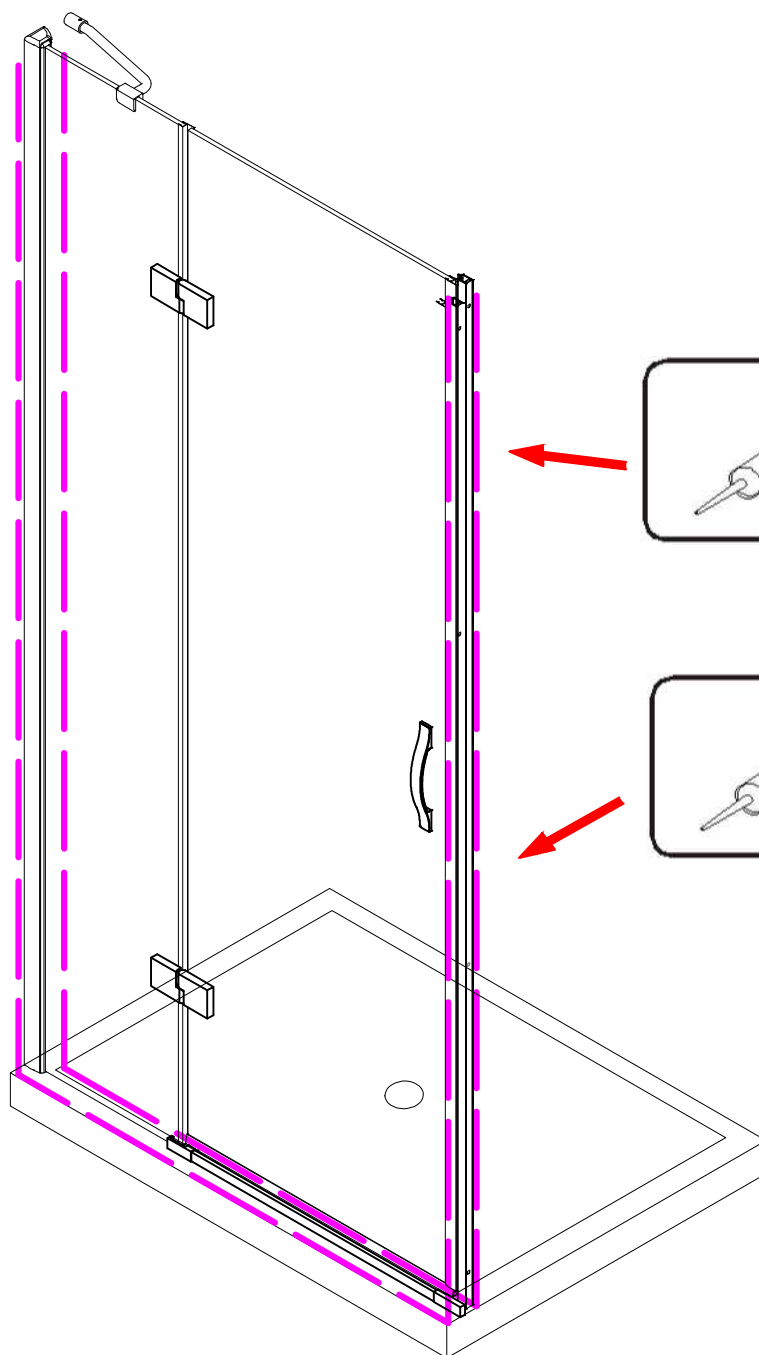

Note: Safety glass can not be re-worked.

■ Installation

Please read these instructions carefully before start of installation.

The wall post has up to 20mm of adjustment for out of true wall situations.

Ensure that the shower tray is fitted level and that after assembly of enclosure there is a full and continuous bead of sealant between the top of the shower tray and the tile joint.

㉒ x 3

- ㉓ x 1

㉔ x 1

This product is heavy and will require two people to install.

Ø8mm
19 x3

Ø8X30

20 x3

ST5X30

This product is heavy and will require two people to install.

19x4
Ø8X30

20x4
ST5X30

This product is heavy and will require two people to install.

This product is heavy and will require two people to install.

This product is heavy and will require two people to install.

Installation instructions
(For VERONA-Side panel)

This product is heavy and will require two people to install.

This product is heavy and will require two people to install.