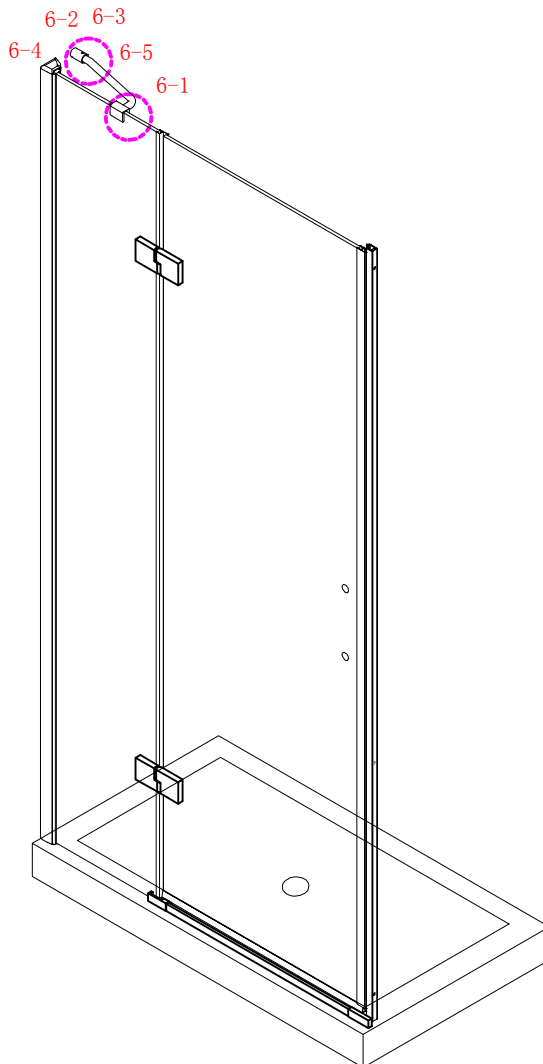

Note: Safety glass can not be re-worked.

■ Installation

Please read these instructions carefully before start of installation.

The wall post has up to 20mm of adjustment for out of true wall situations.

Ensure that the shower tray is fitted level and that after assembly of enclosure there is a full and continuous bead of sealant between the top of the shower tray and the tile joint.

㉒ x 3

- ㉓ x 1

㉔ x 1

This product is heavy and will require two people to install.

Ø8mm
19 x3

Ø8X30

20 x3

ST5X30

This product is heavy and will require two people to install.

19x4
Ø8X30

20x4
ST5X30

This product is heavy and will require two people to install.

This product is heavy and will require two people to install.