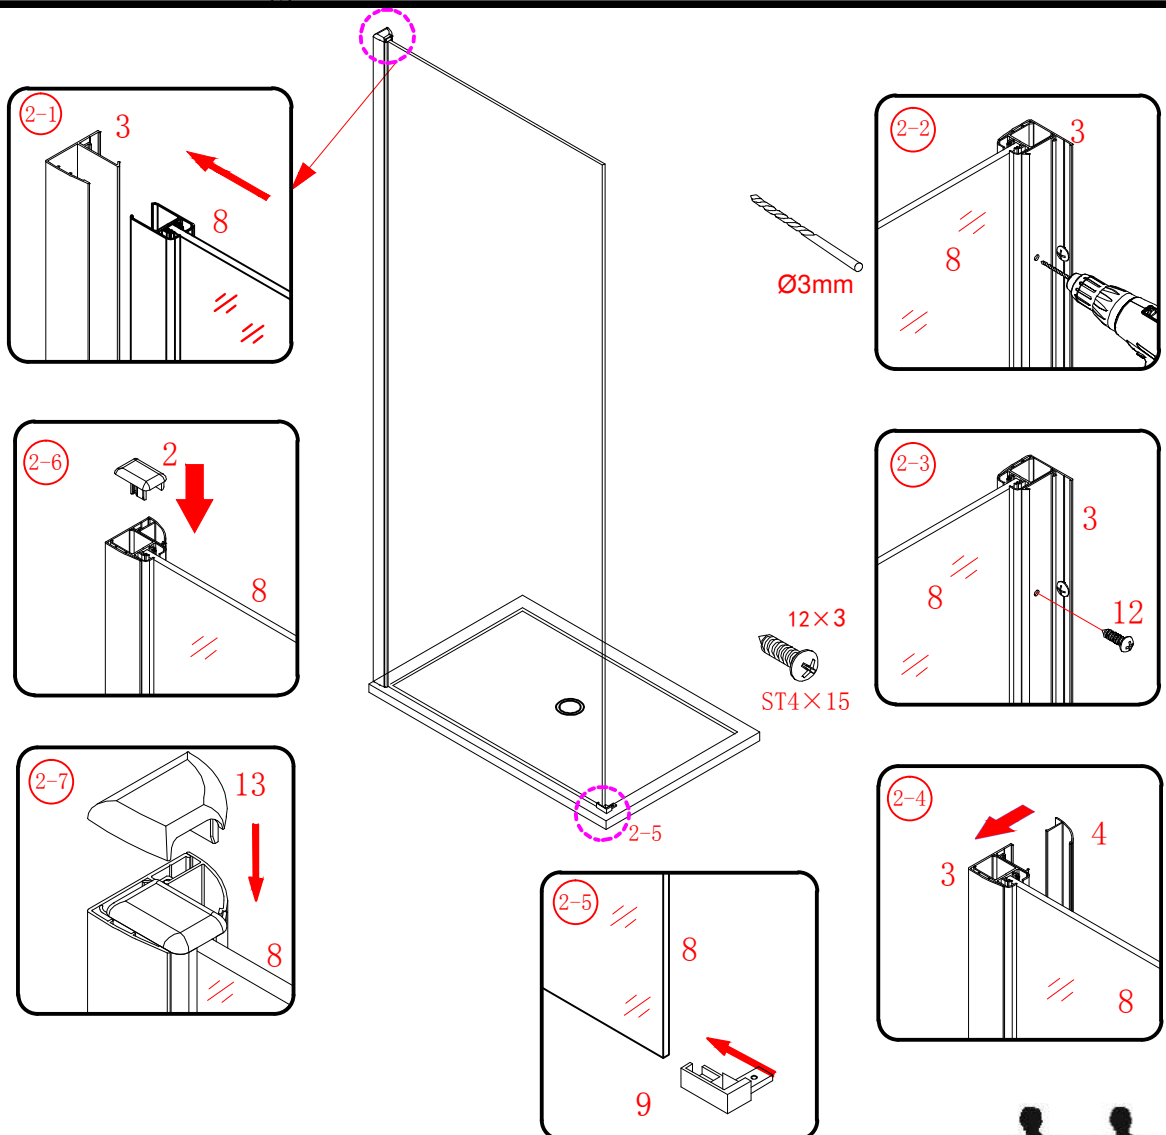

Note: Safety glass can not be re-worked.

■ Installation

Please read these instructions carefully before start of installation.

The wall post has up to 20mm of adjustment for out of true wall situations.

Ensure that the shower tray is fitted level and that after assembly of enclosure there is a full and continuous bead of sealant between the top of the shower tray and the tile joint.

This product is heavy and will require two people to install.

Installation instructions
(For VERONA-Side panel)

This product is heavy and will require two people to install.

This product is heavy and will require two people to install.