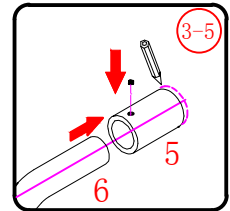

This product is heavy and will require two people to install.

19x4
Ø8X30

20x4
ST5X30

This product is heavy and will require two people to install.

This product is heavy and will require two people to install.

This product is heavy and will require two people to install.

Installation instructions
(For VERONA-Side panel)

This product is heavy and will require two people to install.

This product is heavy and will require two people to install.