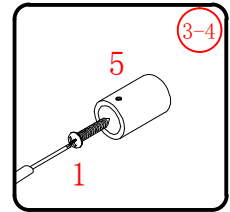

This product is heavy and will require two people to install.

Installation instructions
(For VERONA-Side panel)

This product is heavy and will require two people to install.

This product is heavy and will require two people to install.