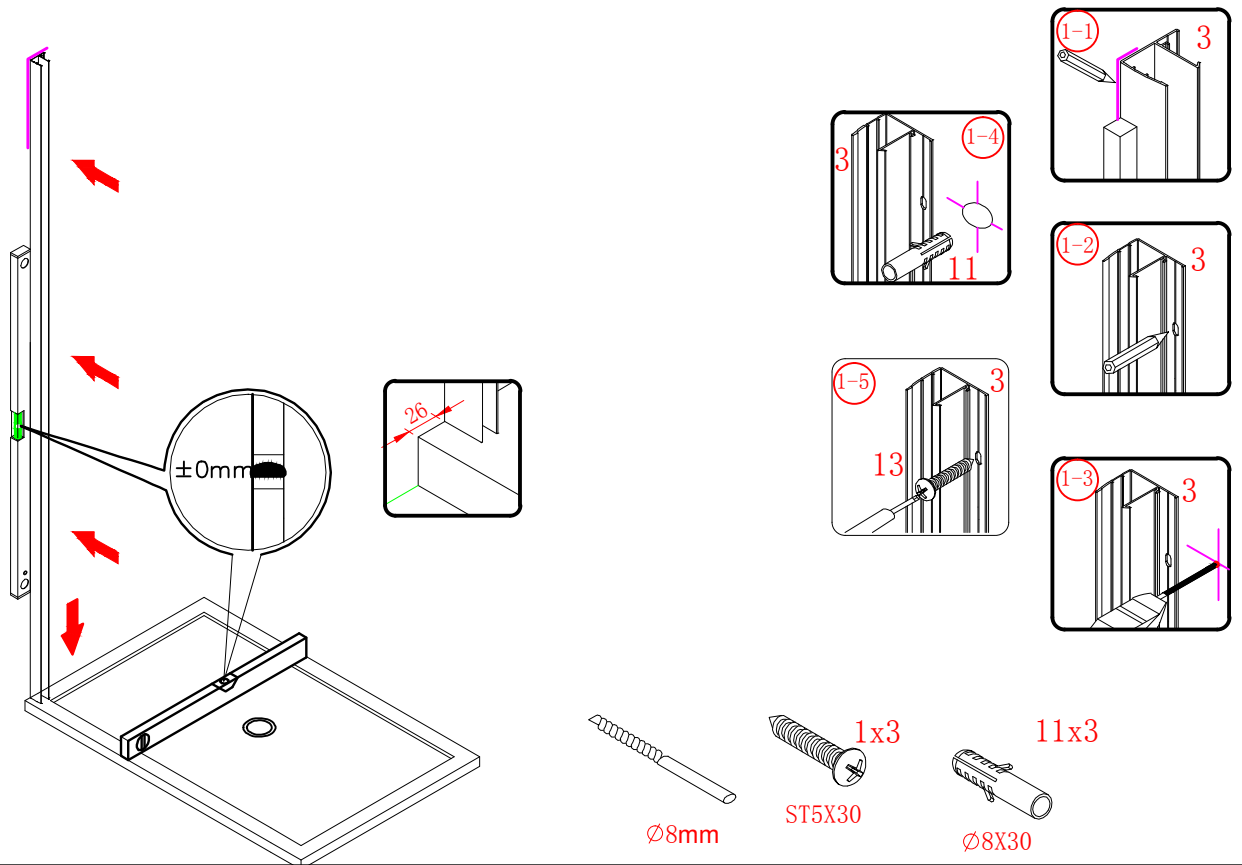

This product is heavy and will require two people to install.

19x4
Ø8X30

20x4
ST5X30

This product is heavy and will require two people to install.

This product is heavy and will require two people to install.

This product is heavy and will require two people to install.

Installation instructions
(For VERONA-Side panel)

This product is heavy and will require two people to install.

This product is heavy and will require two people to install.

This product is heavy and will require two people to install.