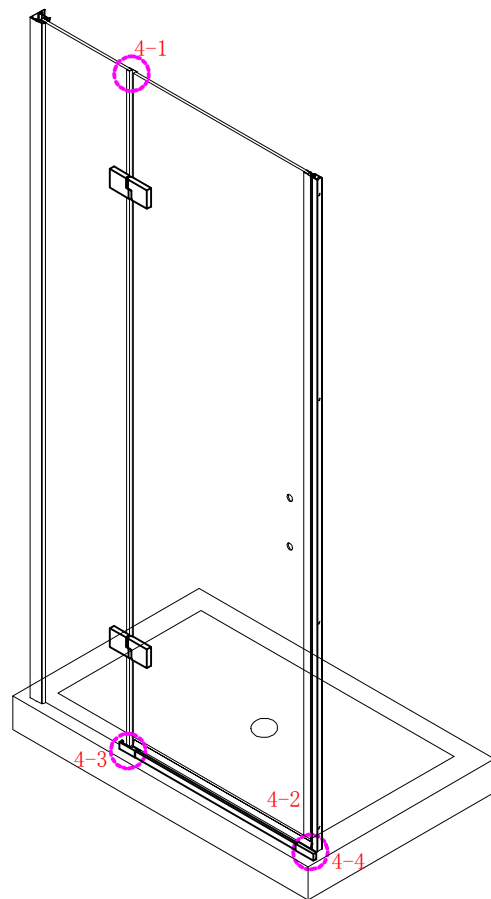

Note: Safety glass can not be re-worked.

■ Installation

Please read these instructions carefully before start of installation.

The wall post has up to 20mm of adjustment for out of true wall situations.

Ensure that the shower tray is fitted level and that after assembly of enclosure there is a full and continuous bead of sealant between the top of the shower tray and the tile joint.

L/R

- ⑮ x 1

⑯ x 1

⑰ x 1

⑱ x 1

⑳ x 3

ST4X12

㉑ x 3

㉒ x 3

- ㉓ x 1

㉔ x 1

This product is heavy and will require two people to install.

Ø8mm
19 x3

Ø8X30

20 x3

ST5X30

This product is heavy and will require two people to install.

19x4
Ø8X30

20x4
ST5X30

This product is heavy and will require two people to install.

This product is heavy and will require two people to install.