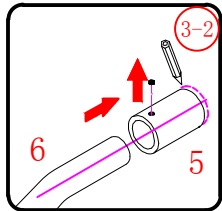

This product is heavy and will require two people to install.

19x4
Ø8X30

20x4
ST5X30

This product is heavy and will require two people to install.

This product is heavy and will require two people to install.

This product is heavy and will require two people to install.

Installation instructions
(For VERONA-Side panel)

This product is heavy and will require two people to install.

This product is heavy and will require two people to install.