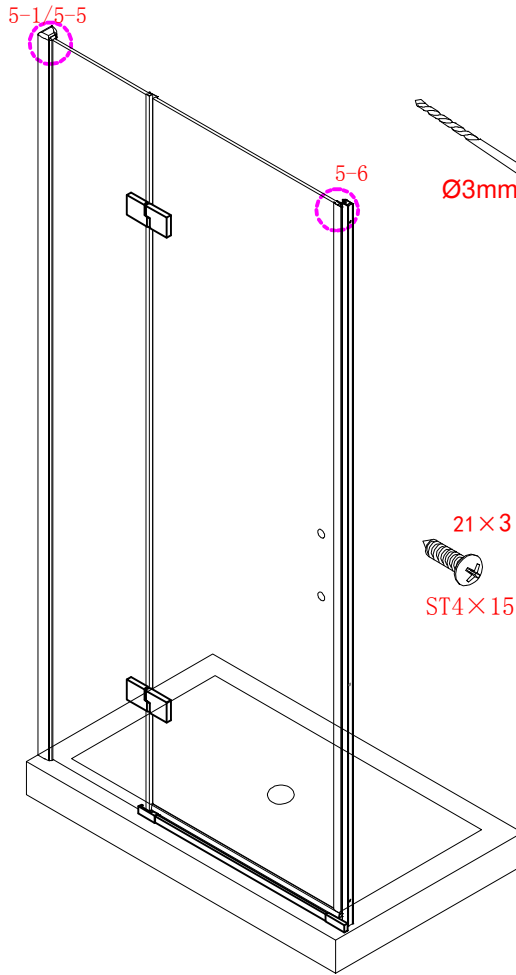

Note: Safety glass can not be re-worked.

■ Installation

Please read these instructions carefully before start of installation.

The wall post has up to 20mm of adjustment for out of true wall situations.

Ensure that the shower tray is fitted level and that after assembly of enclosure there is a full and continuous bead of sealant between the top of the shower tray and the tile joint.

㉒ x 3

- ㉓ x 1

㉔ x 1

This product is heavy and will require two people to install.

Ø8mm
19 x3

Ø8X30

20 x3

ST5X30

This product is heavy and will require two people to install.

19x4
Ø8X30

20x4
ST5X30

This product is heavy and will require two people to install.

This product is heavy and will require two people to install.