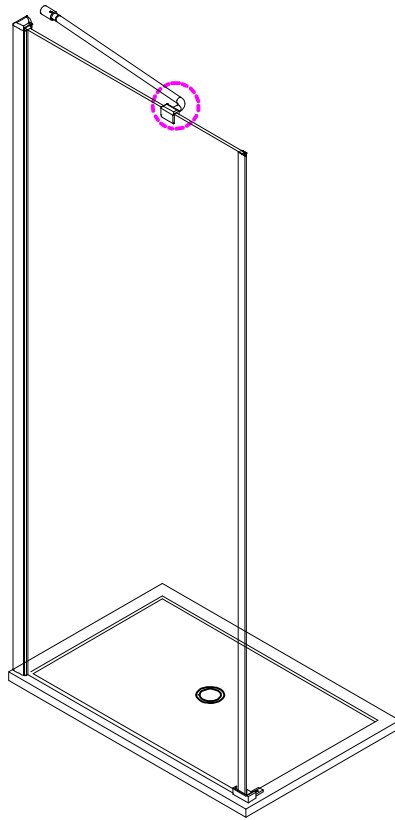

Note: Safety glass can not be re-worked.

■ Installation

Please read these instructions carefully before start of installation.

The wall post has up to 20mm of adjustment for out of true wall situations.

Ensure that the shower tray is fitted level and that after assembly of enclosure there is a full and continuous bead of sealant between the top of the shower tray and the tile joint.

㉒ x 3

- ㉓ x 1

㉔ x 1

This product is heavy and will require two people to install.

Ø8mm
19 x3

Ø8X30

20 x3

ST5X30

This product is heavy and will require two people to install.

19x4
Ø8X30

20x4
ST5X30

This product is heavy and will require two people to install.

This product is heavy and will require two people to install.

This product is heavy and will require two people to install.

Installation instructions
(For VERONA-Side panel)

This product is heavy and will require two people to install.

This product is heavy and will require two people to install.