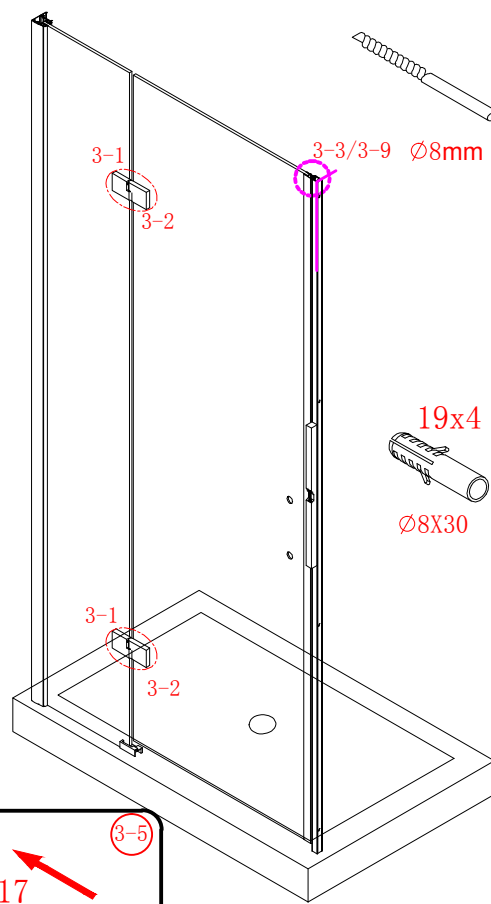

Note: Safety glass can not be re-worked.

■ Installation

Please read these instructions carefully before start of installation.

The wall post has up to 20mm of adjustment for out of true wall situations.

Ensure that the shower tray is fitted level and that after assembly of enclosure there is a full and continuous bead of sealant between the top of the shower tray and the tile joint.

L/R

- ⑮ x 1

⑯ x 1

⑰ x 1

⑱ x 1

⑳ x 3

ST4X12

㉑ x 3

㉒ x 3

- ㉓ x 1

㉔ x 1

This product is heavy and will require two people to install.

Ø8mm
19 x3

Ø8X30

20 x3

ST5X30

This product is heavy and will require two people to install.

19x4
Ø8X30

20x4
ST5X30

This product is heavy and will require two people to install.

This product is heavy and will require two people to install.