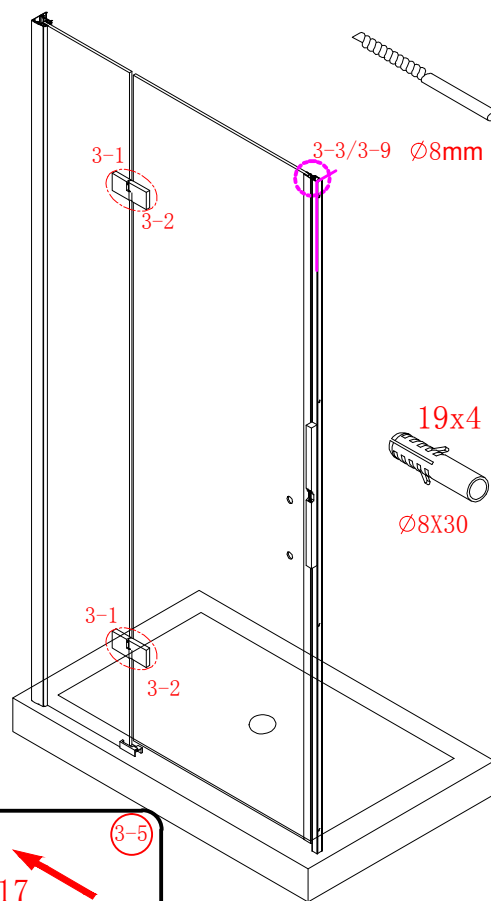

This product is heavy and will require two people to install.