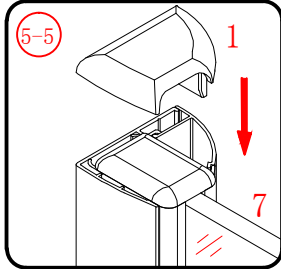

## ■ Installation

Please read these instructions carefully before start of installation.

The wall post has up to 20mm of adjustment for out of true wall situations.

**Ensure that the shower tray is fitted level and that after assembly of enclosure there is a full and continuous bead of sealant between the top of the shower tray and the tile joint.**

∅8X30
- ㉔ x 4+4

ST5X30
- ㉕ x 3

ST4X15
- ㉖ x 1

- ㉗ x 1

- ㉘ x 1

This product is heavy and will require two people to install.

Ø8mm  
19 x3

Ø8X30

20 x3  
ST5X30

This product is heavy and will require two people to install.

This product is heavy and will require two people to install.

This product is heavy and will require two people to install.

This product is heavy and will require two people to install.