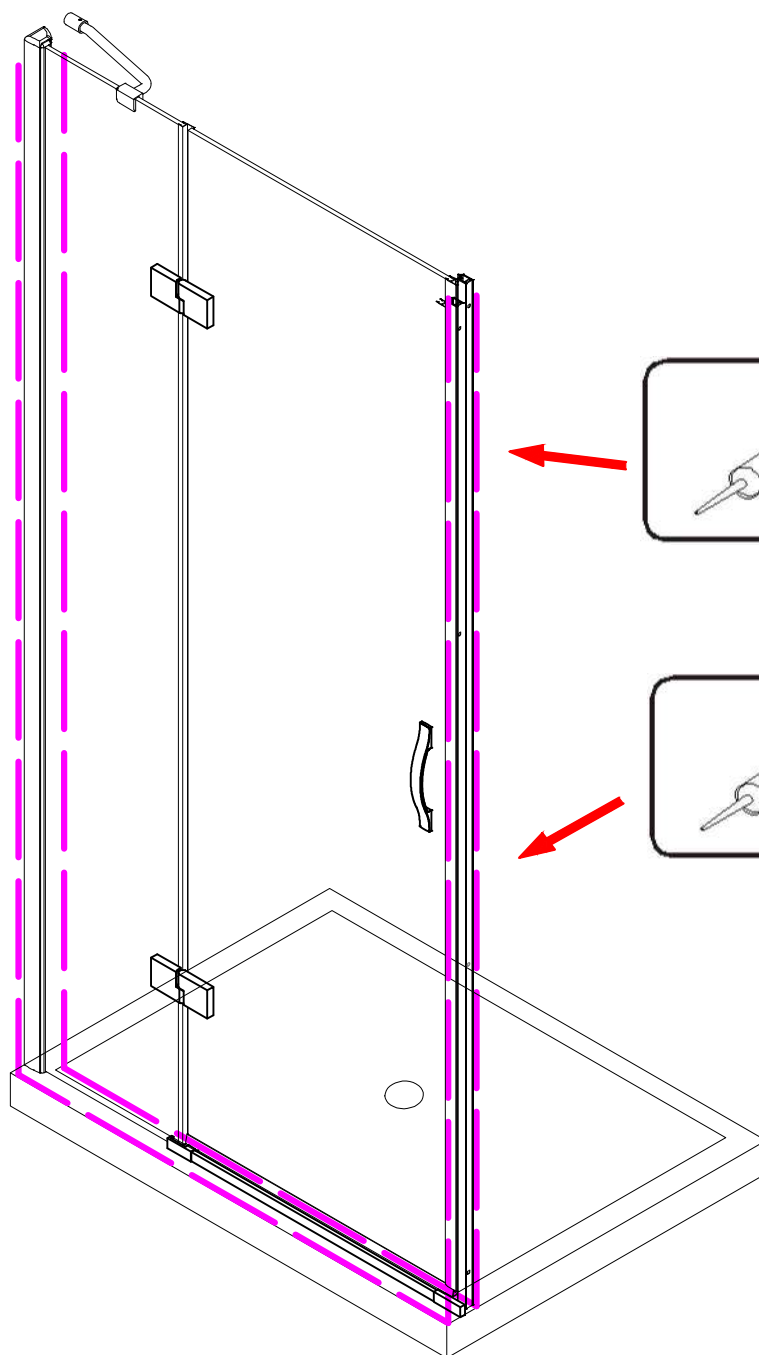

## ■ Installation

Please read these instructions carefully before start of installation.

The wall post has up to 20mm of adjustment for out of true wall situations.

**Ensure that the shower tray is fitted level and that after assembly of enclosure there is a full and continuous bead of sealant between the top of the shower tray and the tile joint.**

## ■ Shower Tray Installation

The shower tray must be sited against a structural wall.

Water proof walling or tiling should be fitted so that it sits on the top of the tray rim.

∅8X30
- ㉔ x 4+4

ST5X30
- ㉕ x 3

ST4X15
- ㉖ x 1

- ㉗ x 1

- ㉘ x 1

This product is heavy and will require two people to install.

Ø8mm  
19 x3

Ø8X30

20 x3  
ST5X30

This product is heavy and will require two people to install.

This product is heavy and will require two people to install.

This product is heavy and will require two people to install.

This product is heavy and will require two people to install.