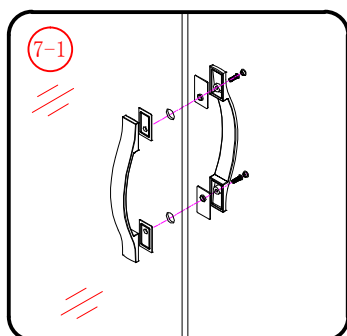

## ■ Installation

Please read these instructions carefully before start of installation.

The wall post has up to 20mm of adjustment for out of true wall situations.

**Ensure that the shower tray is fitted level and that after assembly of enclosure there is a full and continuous bead of sealant between the top of the shower tray and the tile joint.**

∅8X30
- ㉔ x 4+4

ST5X30
- ㉕ x 3

ST4X15
- ㉖ x 1

- ㉗ x 1

- ㉘ x 1

This product is heavy and will require two people to install.

Ø8mm  
19 x3

Ø8X30

20 x3  
ST5X30

This product is heavy and will require two people to install.

This product is heavy and will require two people to install.

This product is heavy and will require two people to install.

This product is heavy and will require two people to install.