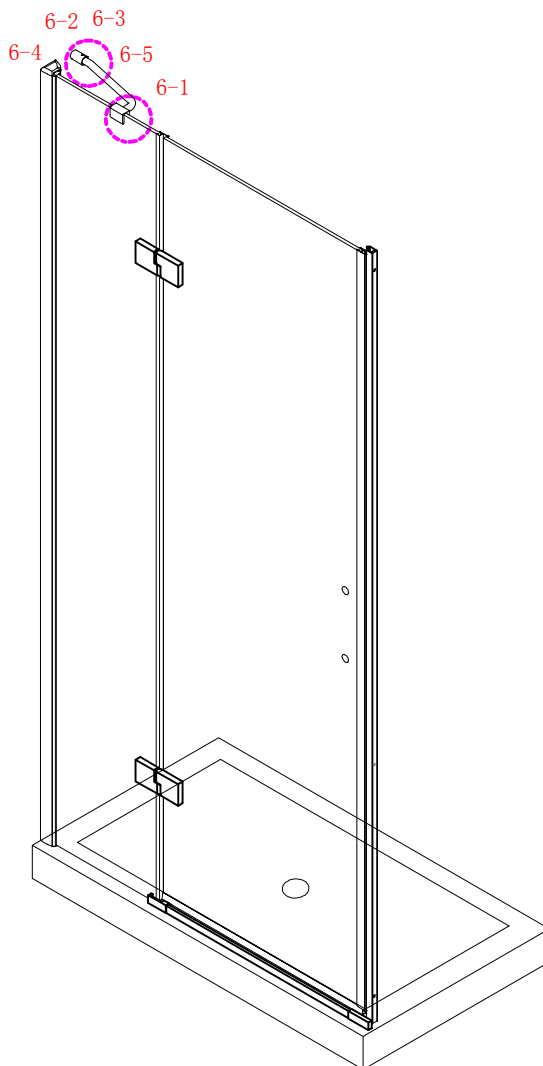

## ■ Installation

Please read these instructions carefully before start of installation.

The wall post has up to 20mm of adjustment for out of true wall situations.

**Ensure that the shower tray is fitted level and that after assembly of enclosure there is a full and continuous bead of sealant between the top of the shower tray and the tile joint.**

## ■ Shower Tray Installation

The shower tray must be sited against a structural wall.

Water proof walling or tiling should be fitted so that it sits on the top of the tray rim.

∅8X30
- ㉔ x 4+4

ST5X30
- ㉕ x 3

ST4X15
- ㉖ x 1

- ㉗ x 1

- ㉘ x 1

This product is heavy and will require two people to install.

Ø8mm  
19 x3

Ø8X30

20 x3  
ST5X30

This product is heavy and will require two people to install.

This product is heavy and will require two people to install.

This product is heavy and will require two people to install.

This product is heavy and will require two people to install.