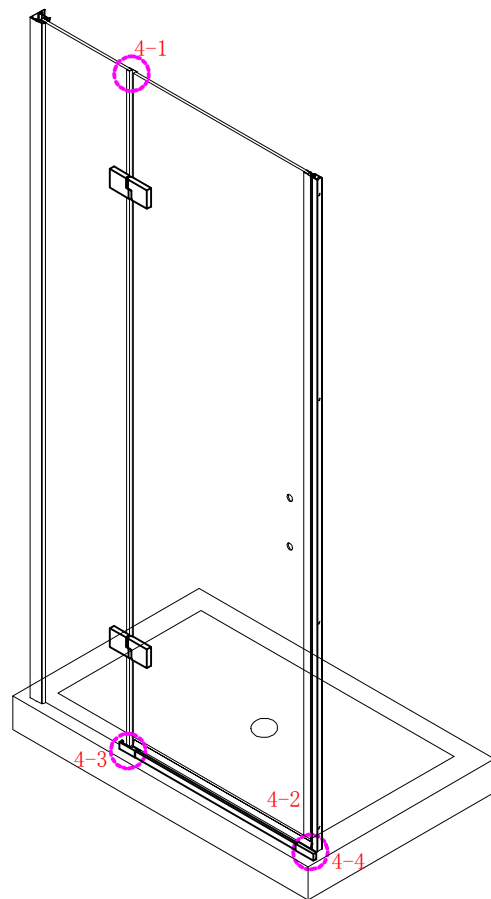

## ■ Installation

Please read these instructions carefully before start of installation.

The wall post has up to 20mm of adjustment for out of true wall situations.

**Ensure that the shower tray is fitted level and that after assembly of enclosure there is a full and continuous bead of sealant between the top of the shower tray and the tile joint.**

## ■ Shower Tray Installation

The shower tray must be sited against a structural wall.

Water proof walling or tiling should be fitted so that it sits on the top of the tray rim.

- ㉔ x 1

- ㉕ x 1

- ㉖ x 4+4

Ø8X30
- ㉗ x 4+4

ST5X30
- ㉘ x 3

ST4X15

This product is heavy and will require two people to install.

Ø8mm  
19 x3

Ø8X30

20 x3  
ST5X30

This product is heavy and will require two people to install.

This product is heavy and will require two people to install.

This product is heavy and will require two people to install.