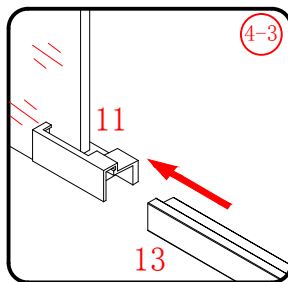

## ■ Installation

Please read these instructions carefully before start of installation.

The wall post has up to 20mm of adjustment for out of true wall situations.

**Ensure that the shower tray is fitted level and that after assembly of enclosure there is a full and continuous bead of sealant between the top of the shower tray and the tile joint.**

- ㉔ x 1

- ㉕ x 1

- ㉖ x 4+4

Ø8X30
- ㉗ x 4+4

ST5X30
- ㉘ x 3

ST4X15

This product is heavy and will require two people to install.

Ø8mm  
19 x3

Ø8X30

20 x3  
ST5X30

This product is heavy and will require two people to install.

This product is heavy and will require two people to install.

This product is heavy and will require two people to install.