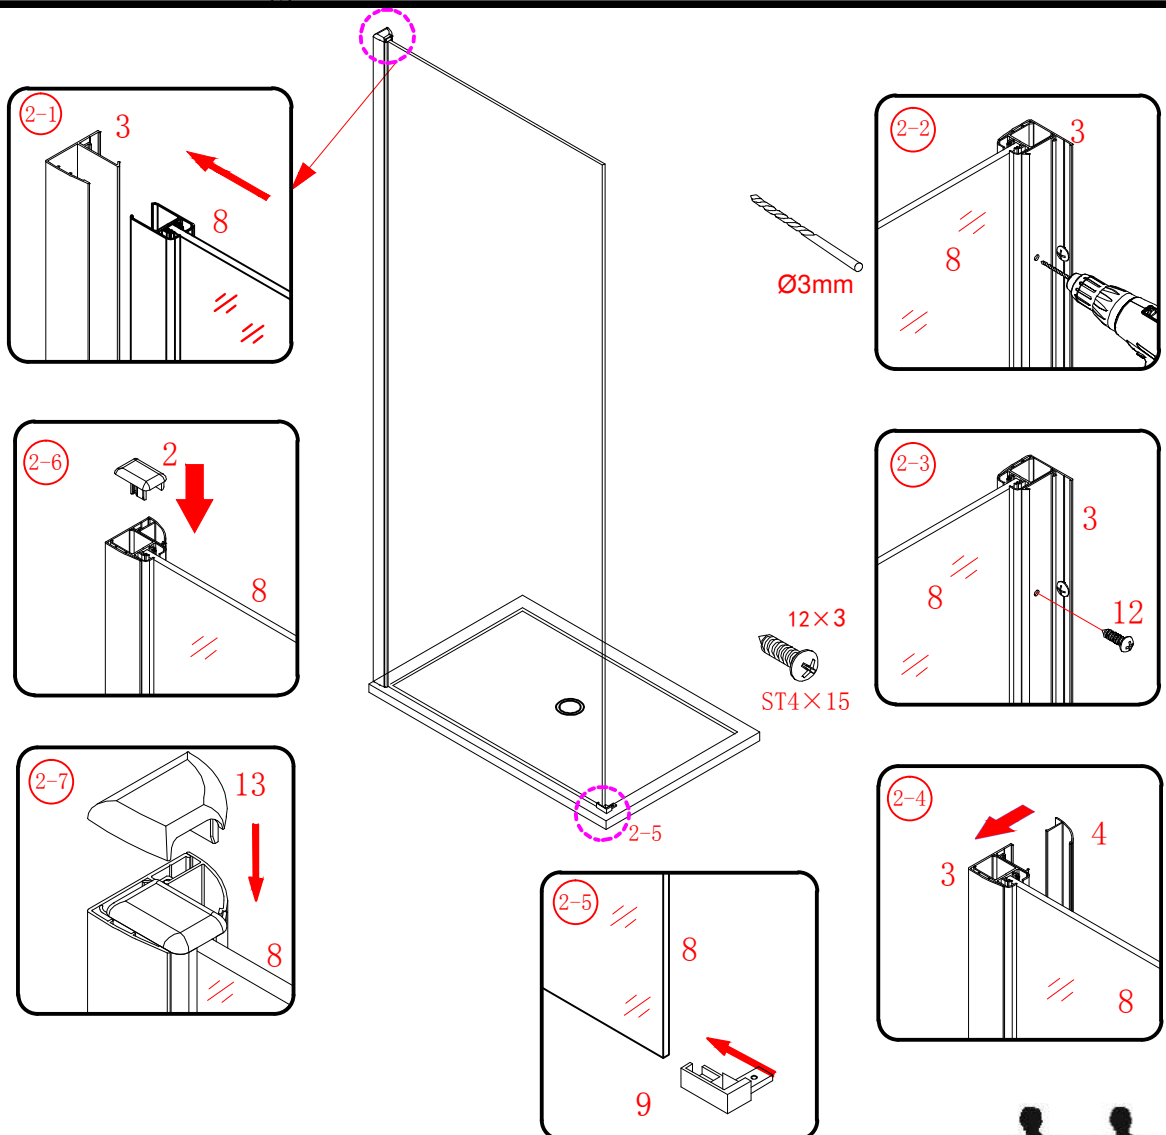

## ■ Installation

Please read these instructions carefully before start of installation.

The wall post has up to 20mm of adjustment for out of true wall situations.

**Ensure that the shower tray is fitted level and that after assembly of enclosure there is a full and continuous bead of sealant between the top of the shower tray and the tile joint.**

## ■ Shower Tray Installation

The shower tray must be sited against a structural wall.

Water proof walling or tiling should be fitted so that it sits on the top of the tray rim.

This product is heavy and will require two people to install.

Installation instructions  
( For VERONA-Side panel )

This product is heavy and will require two people to install.

This product is heavy and will require two people to install.