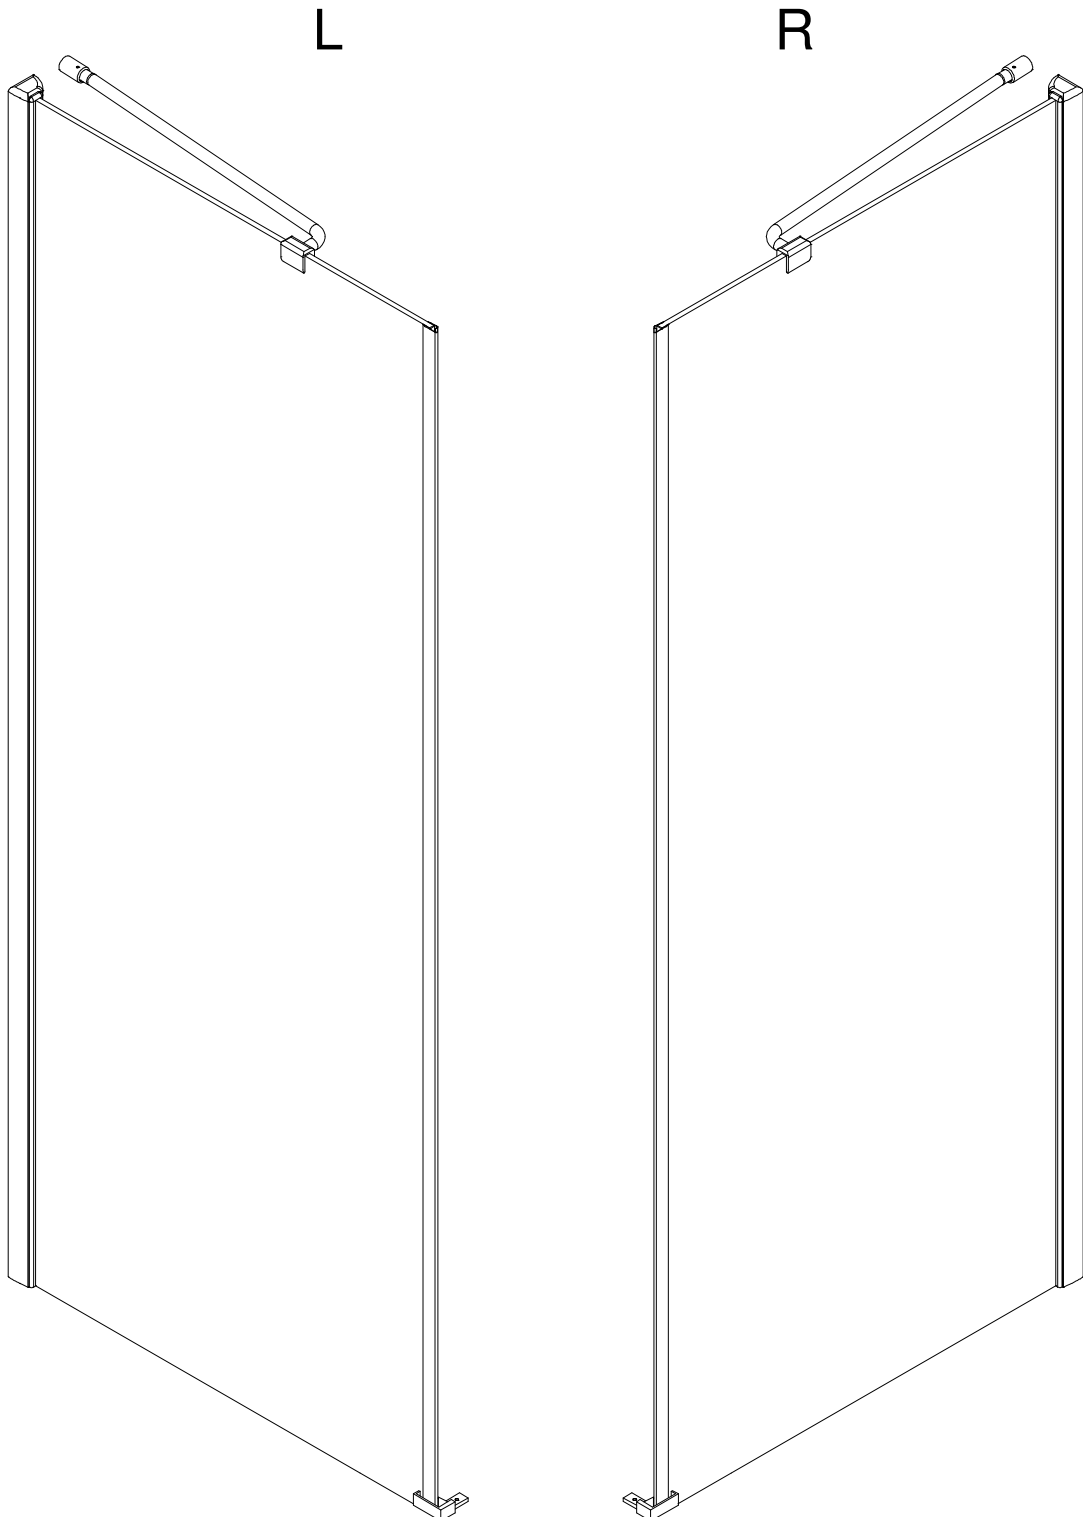

Installation instructions
(For VERONA-Side panel)