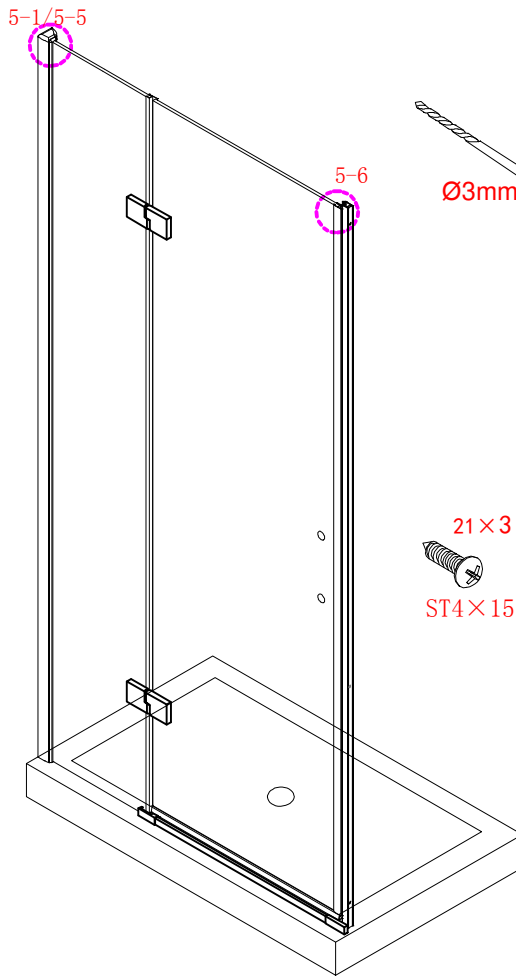

## ■ Installation

Please read these instructions carefully before start of installation.

The wall post has up to 20mm of adjustment for out of true wall situations.

**Ensure that the shower tray is fitted level and that after assembly of enclosure there is a full and continuous bead of sealant between the top of the shower tray and the tile joint.**

## ■ Shower Tray Installation

The shower tray must be sited against a structural wall.

Water proof walling or tiling should be fitted so that it sits on the top of the tray rim.

- ㉔ x 1

- ㉕ x 1

- ㉖ x 4+4

Ø8X30
- ㉗ x 4+4

ST5X30
- ㉘ x 3

ST4X15

This product is heavy and will require two people to install.

Ø8mm  
19 x3

Ø8X30

20 x3  
ST5X30

This product is heavy and will require two people to install.

This product is heavy and will require two people to install.

This product is heavy and will require two people to install.