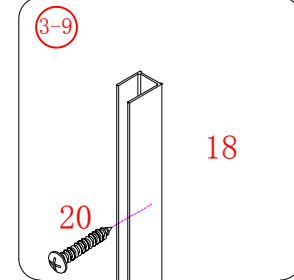

L&R
- ⑮ x 1

- ⑯ x 1

- ⑰ x 1

- ⑱ x 1

- ⑳ x 3

ST4X12
- ㉑ x 3

- ㉒ x 3

- ㉓ x 1

- ㉔ x 1

- ㉕ x 1

- ㉖ x 4+4

Ø8X30
- ㉗ x 4+4

ST5X30
- ㉘ x 3

ST4X15

This product is heavy and will require two people to install.

Ø8mm  
19 x3

Ø8X30

20 x3  
ST5X30

This product is heavy and will require two people to install.

This product is heavy and will require two people to install.

This product is heavy and will require two people to install.