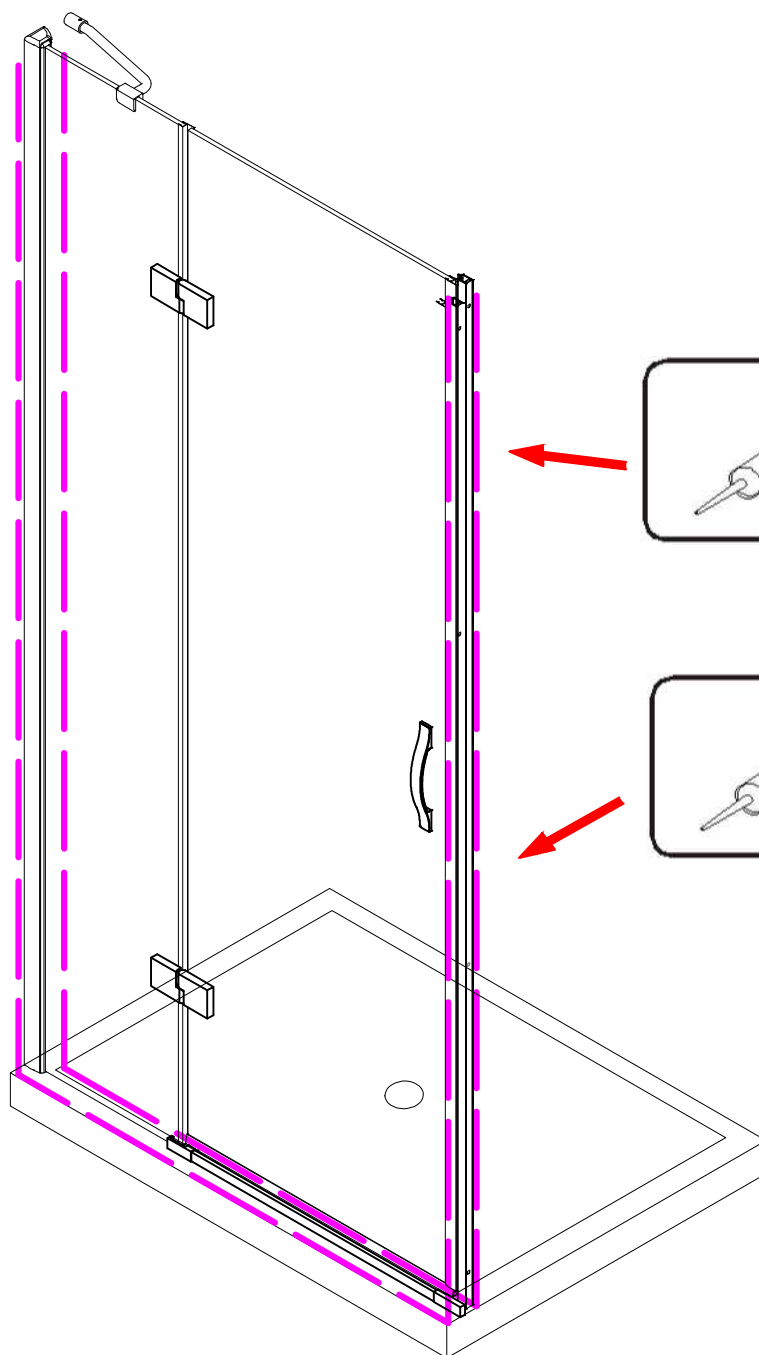

## ■ Installation

Please read these instructions carefully before start of installation.

The wall post has up to 20mm of adjustment for out of true wall situations.

**Ensure that the shower tray is fitted level and that after assembly of enclosure there is a full and continuous bead of sealant between the top of the shower tray and the tile joint.**

## ■ Shower Tray Installation

The shower tray must be sited against a structural wall.

Water proof walling or tiling should be fitted so that it sits on the top of the tray rim.

- ㉔ x 1

- ㉕ x 1

- ㉖ x 4+4

Ø8X30
- ㉗ x 4+4

ST5X30
- ㉘ x 3

ST4X15

This product is heavy and will require two people to install.

Ø8mm  
19 x3

Ø8X30

20 x3  
ST5X30

This product is heavy and will require two people to install.

This product is heavy and will require two people to install.

This product is heavy and will require two people to install.