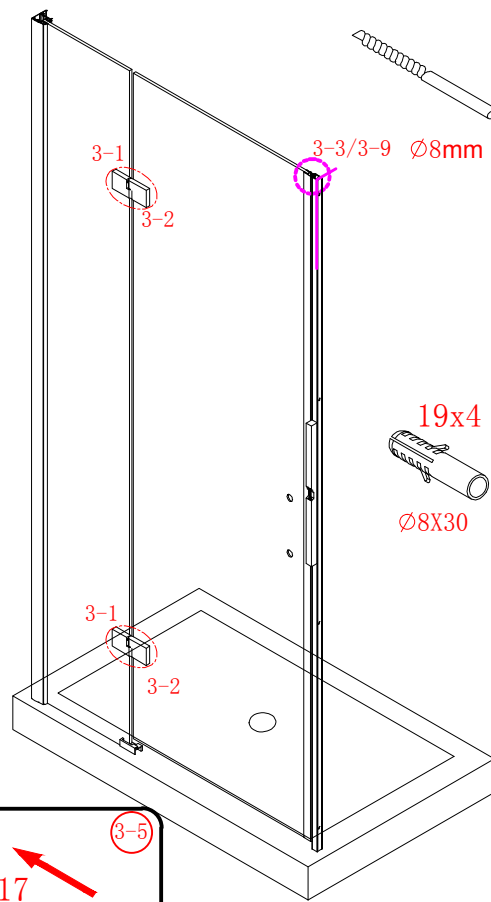

## ■ Installation

Please read these instructions carefully before start of installation.

The wall post has up to 20mm of adjustment for out of true wall situations.

**Ensure that the shower tray is fitted level and that after assembly of enclosure there is a full and continuous bead of sealant between the top of the shower tray and the tile joint.**

## ■ Shower Tray Installation

The shower tray must be sited against a structural wall.

Water proof walling or tiling should be fitted so that it sits on the top of the tray rim.

- ㉔ x 1

- ㉕ x 1

- ㉖ x 4+4

Ø8X30
- ㉗ x 4+4

ST5X30
- ㉘ x 3

ST4X15

This product is heavy and will require two people to install.

Ø8mm  
19 x3

Ø8X30

20 x3  
ST5X30

This product is heavy and will require two people to install.

This product is heavy and will require two people to install.

This product is heavy and will require two people to install.