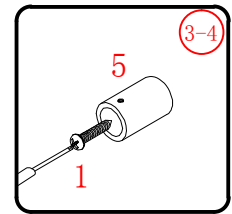

This product is heavy and will require two people to install.

Installation instructions  
( For VERONA-Side panel )

This product is heavy and will require two people to install.

This product is heavy and will require two people to install.