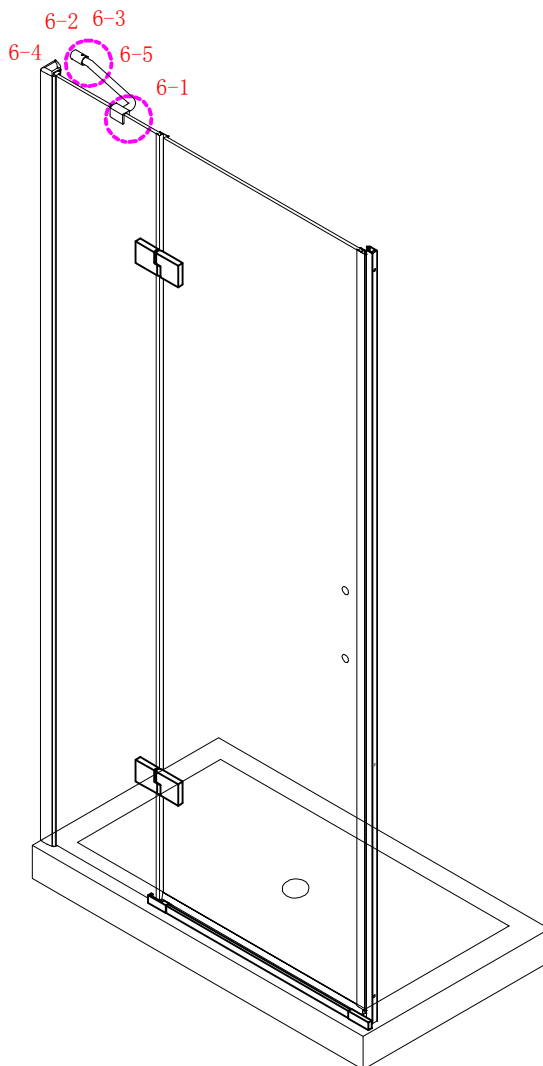

## ■ Installation

Please read these instructions carefully before start of installation.

The wall post has up to 20mm of adjustment for out of true wall situations.

**Ensure that the shower tray is fitted level and that after assembly of enclosure there is a full and continuous bead of sealant between the top of the shower tray and the tile joint.**

## ■ Shower Tray Installation

The shower tray must be sited against a structural wall.

Water proof walling or tiling should be fitted so that it sits on the top of the tray rim.

- ㉔ x 1

- ㉕ x 1

- ㉖ x 4+4

Ø8X30
- ㉗ x 4+4

ST5X30
- ㉘ x 3

ST4X15

This product is heavy and will require two people to install.

Ø8mm  
19 x3

Ø8X30

20 x3  
ST5X30

This product is heavy and will require two people to install.

This product is heavy and will require two people to install.

This product is heavy and will require two people to install.