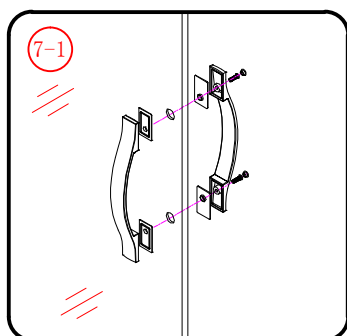

## ■ Installation

Please read these instructions carefully before start of installation.

The wall post has up to 20mm of adjustment for out of true wall situations.

**Ensure that the shower tray is fitted level and that after assembly of enclosure there is a full and continuous bead of sealant between the top of the shower tray and the tile joint.**

- ㉔ x 1

- ㉕ x 1

- ㉖ x 4+4

Ø8X30
- ㉗ x 4+4

ST5X30
- ㉘ x 3

ST4X15

This product is heavy and will require two people to install.

Ø8mm  
19 x3

Ø8X30

20 x3  
ST5X30

This product is heavy and will require two people to install.

This product is heavy and will require two people to install.

This product is heavy and will require two people to install.