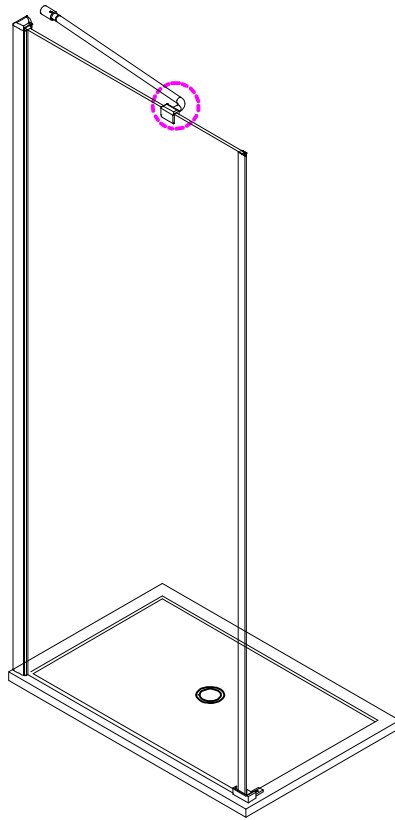

## ■ Installation

Please read these instructions carefully before start of installation.

The wall post has up to 20mm of adjustment for out of true wall situations.

**Ensure that the shower tray is fitted level and that after assembly of enclosure there is a full and continuous bead of sealant between the top of the shower tray and the tile joint.**

## ■ Shower Tray Installation

The shower tray must be sited against a structural wall.

Water proof walling or tiling should be fitted so that it sits on the top of the tray rim.

- ㉔ x 1

- ㉕ x 1

- ㉖ x 4+4

Ø8X30
- ㉗ x 4+4

ST5X30
- ㉘ x 3

ST4X15

This product is heavy and will require two people to install.

Ø8mm  
19 x3

This product is heavy and will require two people to install.

Installation instructions  
( For VERONA-Side panel )

This product is heavy and will require two people to install.

This product is heavy and will require two people to install.