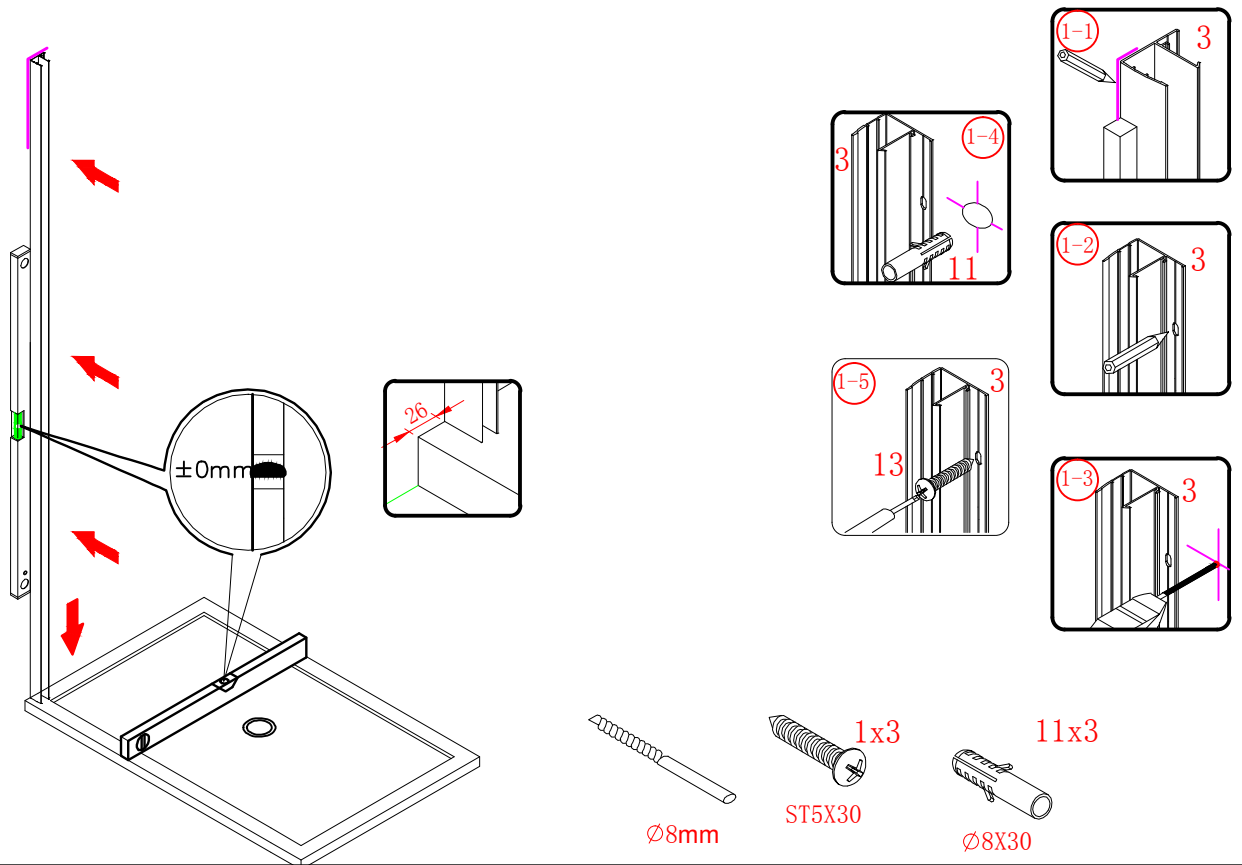

## ■ Installation

Please read these instructions carefully before start of installation.

The wall post has up to 20mm of adjustment for out of true wall situations.

**Ensure that the shower tray is fitted level and that after assembly of enclosure there is a full and continuous bead of sealant between the top of the shower tray and the tile joint.**

- ㉔ x 1

- ㉕ x 1

- ㉖ x 4+4

Ø8X30
- ㉗ x 4+4

ST5X30
- ㉘ x 3

ST4X15

This product is heavy and will require two people to install.

Ø8mm  
19 x3

Ø8X30

20 x3  
ST5X30

This product is heavy and will require two people to install.

This product is heavy and will require two people to install.

This product is heavy and will require two people to install.

This product is heavy and will require two people to install.

Installation instructions  
( For VERONA-Side panel )

This product is heavy and will require two people to install.

This product is heavy and will require two people to install.