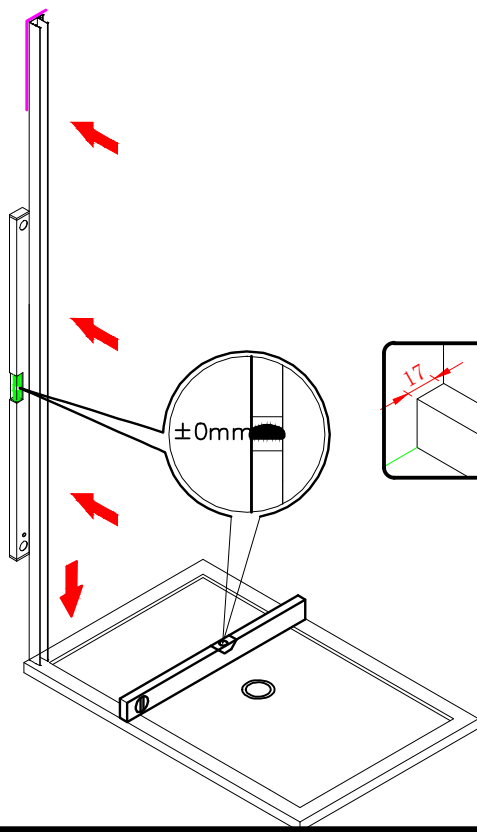

## ■ Installation

Please read these instructions carefully before start of installation.

The wall post has up to 20mm of adjustment for out of true wall situations.

**Ensure that the shower tray is fitted level and that after assembly of enclosure there is a full and continuous bead of sealant between the top of the shower tray and the tile joint.**

## ■ Shower Tray Installation

The shower tray must be sited against a structural wall.

Water proof walling or tiling should be fitted so that it sits on the top of the tray rim.

- ㉔ x 1

- ㉕ x 1

- ㉖ x 4+4

Ø8X30
- ㉗ x 4+4

ST5X30
- ㉘ x 3

ST4X15

This product is heavy and will require two people to install.

Ø8mm  
19 x3