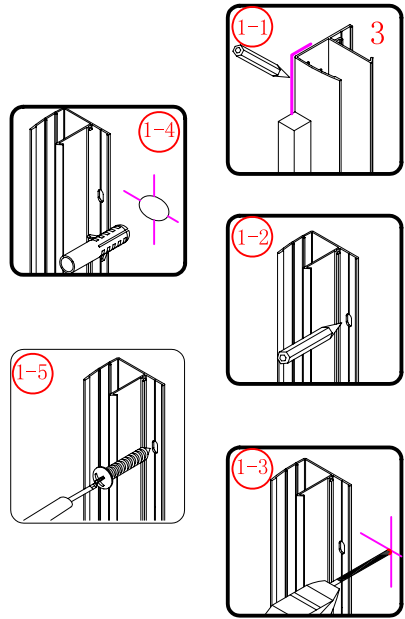

Note: Safety glass can not be re-worked.

■ Installation

Please read these instructions carefully before start of installation.

The wall post has up to 20mm of adjustment for out of true wall situations.

Ensure that the shower tray is fitted level and that after assembly of enclosure there is a full and continuous bead of sealant between the top of the shower tray and the title joint.

This product is heavy and will require two people to install.

L=858-878(VE-90/VE-80)
 L=758-778(VE-80)
 L=958-978(VE-100/ELENA-60/40)
 L=1158-1178(ELENA-60/60)

3

This product is heavy and will require two people to install.

x 3
ST4X12

This product is heavy and will require two people to install.

This product is heavy and will require two people to install.

CEZARES®

Side panel

Installation instructions
(For VE)

This product is heavy and will require two people to install.

C=838-858 (ELENA-60/30)
 C=938-958 (ELENA-60/40)
 C=1138-1158 (ELENA-60/60)

This product is heavy and will require two people to install.

This product is heavy and will require two people to install.