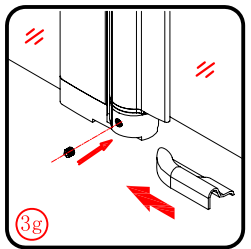

Note: Safety glass can not be re-worked.

■ Installation

Please read these instructions carefully before start of installation.

The wall post has up to 20mm of adjustment for out of true wall situations.

Ensure that the shower tray is fitted level and that after assembly of enclosure there is a full and continuous bead of sealant between the top of the shower tray and the title joint.

This product is heavy and will require two people to install.

L=858-878(VE-90/VE-80)
 L=758-778(VE-80)
 L=958-978(VE-100/ELENA-60/40)
 L=1158-1178(ELENA-60/60)

3

This product is heavy and will require two people to install.

x 3
ST4X12

This product is heavy and will require two people to install.

This product is heavy and will require two people to install.

CEZARES®

Side panel

Installation instructions
(For VE)

This product is heavy and will require two people to install.