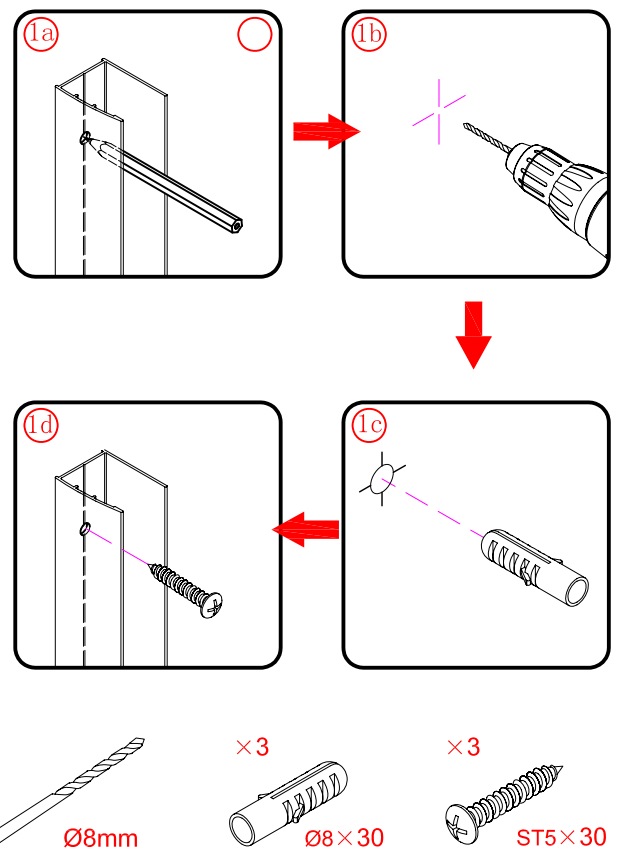

Note: Safety glass can not be re-worked.

■ Installation

Please read these instructions carefully before start of installation.

The wall post has up to 20mm of adjustment for out of true wall situations.

Ensure that the shower tray is fitted level and that after assembly of enclosure there is a full and continuous bead of sealant between the top of the shower tray and the title joint.

Special care should be taken when drilling walls to avoid hidden pipes or electrical cables.

Note: This product is heavy and will require two people to install.

Please remove protective film from aluminium profiles before installation.

■ Shower Tray Installation

The shower tray must be sited against a structural wall.

Water proof walling or tiling should be fitted so that it sits on the top of the tray rim.

■ Aftercare Instructions

After use, your shower should be cleaned with soap and water. This is particularly important in hard water districts where insoluble lime salts may be deposited and allowed to build up. Cleaners of a gritty or abrasive nature should not be used. Care should be taken to avoid contact with strong chemicals such as organic solvents and strippers.

This product is heavy and will require two people to install.

L=858-878(VE-90/VE-80)
 L=758-778(VE-80)
 L=958-978(VE-100/ELENA-60/40)
 L=1158-1178(ELENA-60/60)

3

This product is heavy and will require two people to install.