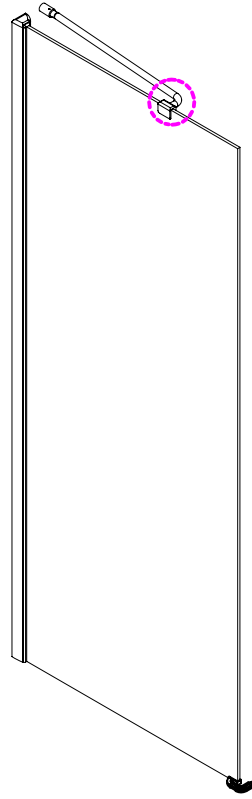

CEZARES®

Pivot door

Installation instructions

(For ELENA-60/(30/40/60))

ELENA-B-13

ELENA-AH-1

ELENA-A-22

■ General Information

Note: Safety glass can not be re-worked.

■ Installation

Please read these instructions carefully before start of installation.

The wall post has up to 20mm of adjustment for out of true wall situations.

Ensure that the shower tray is fitted level and that after assembly of enclosure there is a full and continuous bead of sealant between the top of the shower tray and the title joint.

x 3
ST4X12

This product is heavy and will require two people to install.

This product is heavy and will require two people to install.

CEZARES®

Side panel

Installation instructions
(For VE)

This product is heavy and will require two people to install.

C=838-858 (ELENA-60/30)
 C=938-958 (ELENA-60/40)
 C=1138-1158 (ELENA-60/60)

This product is heavy and will require two people to install.

This product is heavy and will require two people to install.