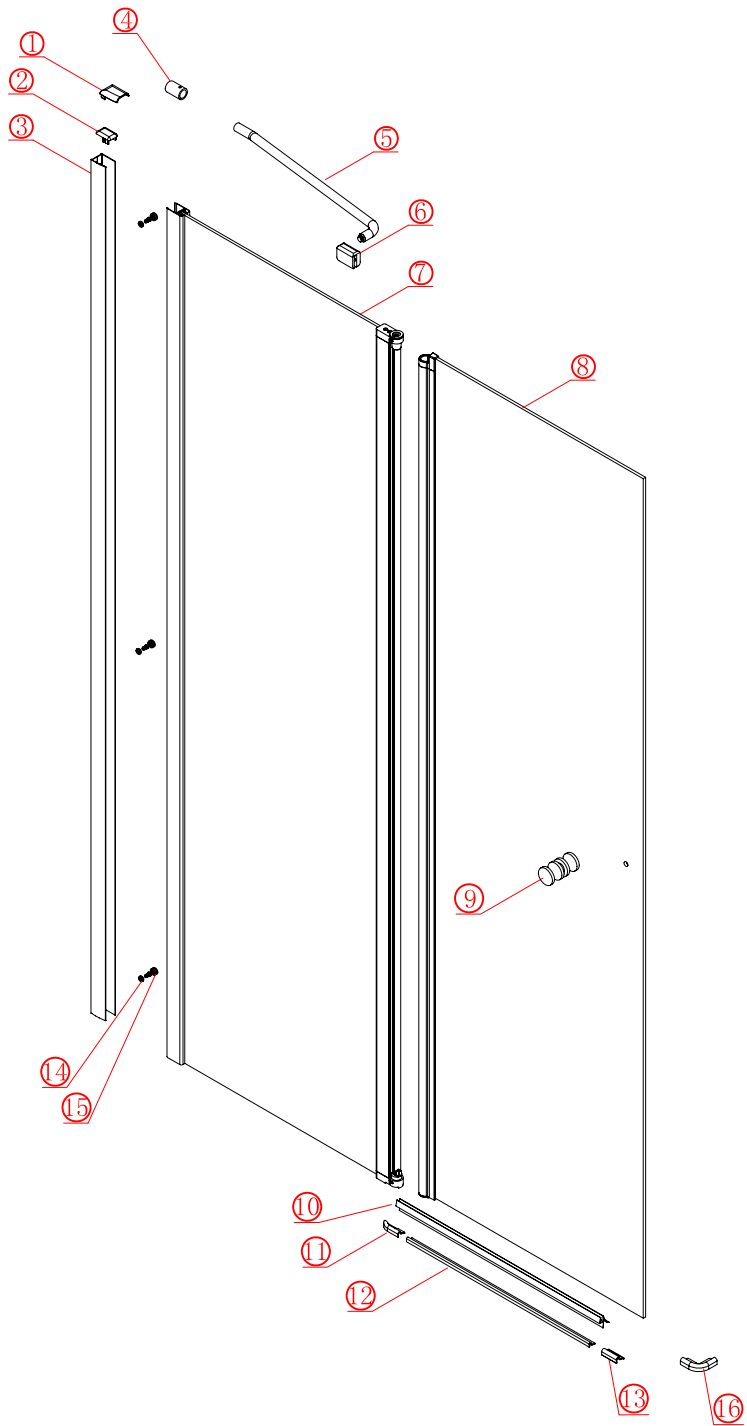

Note: Safety glass can not be re-worked.

■ Installation

Please read these instructions carefully before start of installation.

The wall post has up to 20mm of adjustment for out of true wall situations.

Ensure that the shower tray is fitted level and that after assembly of enclosure there is a full and continuous bead of sealant between the top of the shower tray and the title joint.

■ Shower Tray Installation

The shower tray must be sited against a structural wall.

Water proof walling or tiling should be fitted so that it sits on the top of the tray rim.

■ Aftercare Instructions

After use, your shower should be cleaned with soap and water. This is particularly important in hard water districts where insoluble lime salts may be deposited and allowed to build up. Cleaners of a gritty or abrasive nature should not be used. Care should be taken to avoid contact with strong chemicals such as organic solvents and strippers.

This product is heavy and will require two people to install.

L=858-878(VE-90/VE-80)
 L=758-778(VE-80)
 L=958-978(VE-100/ELENA-60/40)
 L=1158-1178(ELENA-60/60)

3

This product is heavy and will require two people to install.