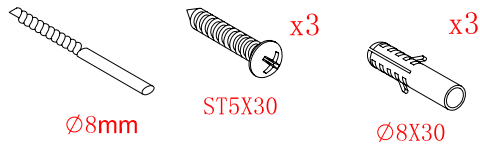

This product is heavy and will require two people to install.

L=858-878(VE-90/VE-80)
 L=758-778(VE-80)
 L=958-978(VE-100/ELENA-60/40)
 L=1158-1178(ELENA-60/60)

3

This product is heavy and will require two people to install.

x 3
ST4X12

This product is heavy and will require two people to install.

This product is heavy and will require two people to install.

CEZARES®

Side panel

Installation instructions
(For VE)

This product is heavy and will require two people to install.

C=838-858 (ELENA-60/30)
 C=938-958 (ELENA-60/40)
 C=1138-1158 (ELENA-60/60)

This product is heavy and will require two people to install.

This product is heavy and will require two people to install.