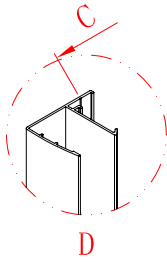

x 3
ST4X12

This product is heavy and will require two people to install.

This product is heavy and will require two people to install.

CEZARES®

Side panel

Installation instructions
(For VE)

This product is heavy and will require two people to install.

C=838-858 (ELENA-60/30)
 C=938-958 (ELENA-60/40)
 C=1138-1158 (ELENA-60/60)

This product is heavy and will require two people to install.

This product is heavy and will require two people to install.