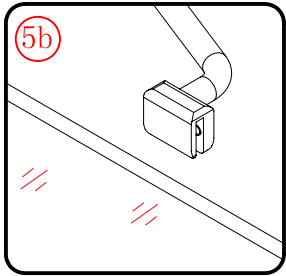

This product is heavy and will require two people to install.

L=858-878(VE-90/VE-80)
 L=758-778(VE-80)
 L=958-978(VE-100/ELENA-60/40)
 L=1158-1178(ELENA-60/60)

3

This product is heavy and will require two people to install.

x 3
ST4X12

This product is heavy and will require two people to install.

This product is heavy and will require two people to install.

CEZARES®

Side panel

Installation instructions
(For VE)

This product is heavy and will require two people to install.