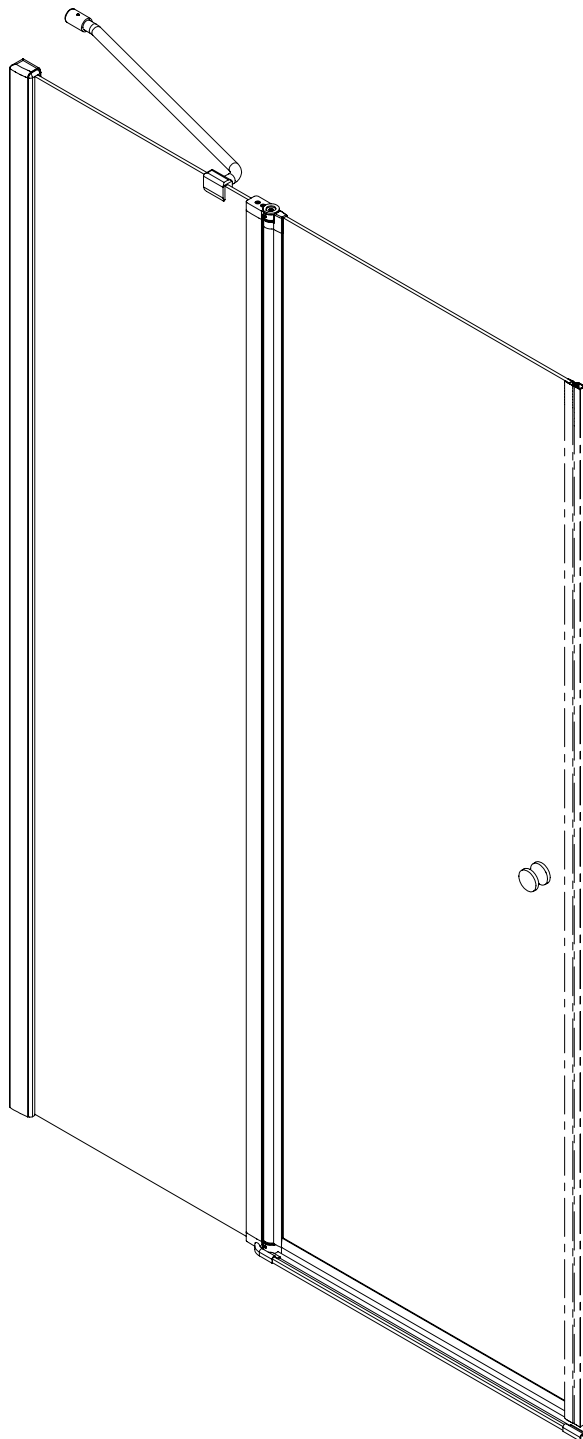

CEZARES®

Pivot door

Installation instructions

(For ELENA-60/(30/40/60))

ELENA-B-13

ELENA-AH-1

ELENA-A-22

■ General Information

Note: Safety glass can not be re-worked.

■ Installation

Please read these instructions carefully before start of installation.

The wall post has up to 20mm of adjustment for out of true wall situations.

Ensure that the shower tray is fitted level and that after assembly of enclosure there is a full and continuous bead of sealant between the top of the shower tray and the title joint.