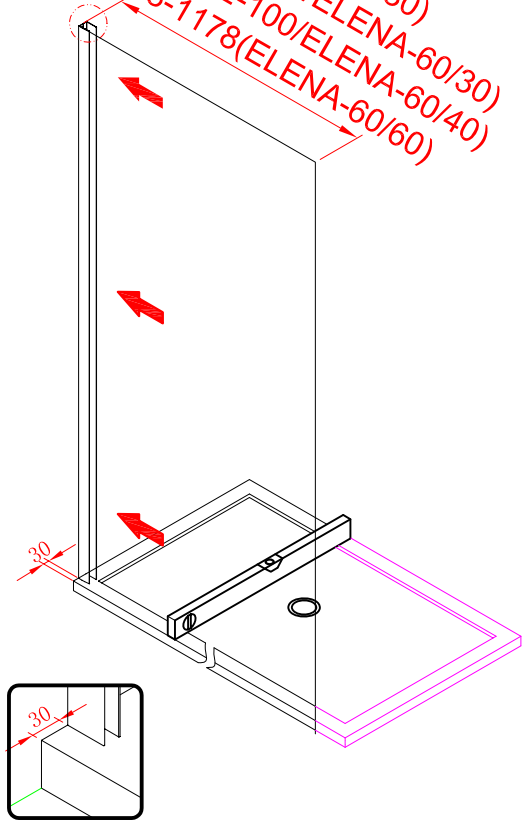

Note: Safety glass can not be re-worked.

■ Installation

Please read these instructions carefully before start of installation.

The wall post has up to 20mm of adjustment for out of true wall situations.

Ensure that the shower tray is fitted level and that after assembly of enclosure there is a full and continuous bead of sealant between the top of the shower tray and the title joint.

■ Shower Tray Installation

The shower tray must be sited against a structural wall.

Water proof walling or tiling should be fitted so that it sits on the top of the tray rim.

■ Aftercare Instructions

After use, your shower should be cleaned with soap and water. This is particularly important in hard water districts where insoluble lime salts may be deposited and allowed to build up. Cleaners of a gritty or abrasive nature should not be used. Care should be taken to avoid contact with strong chemicals such as organic solvents and strippers.

This product is heavy and will require two people to install.

L=858-878(VE-90/VE-80)
 L=758-778(VE-80)
 L=958-978(VE-100/ELENA-60/40)
 L=1158-1178(ELENA-60/60)

3

This product is heavy and will require two people to install.