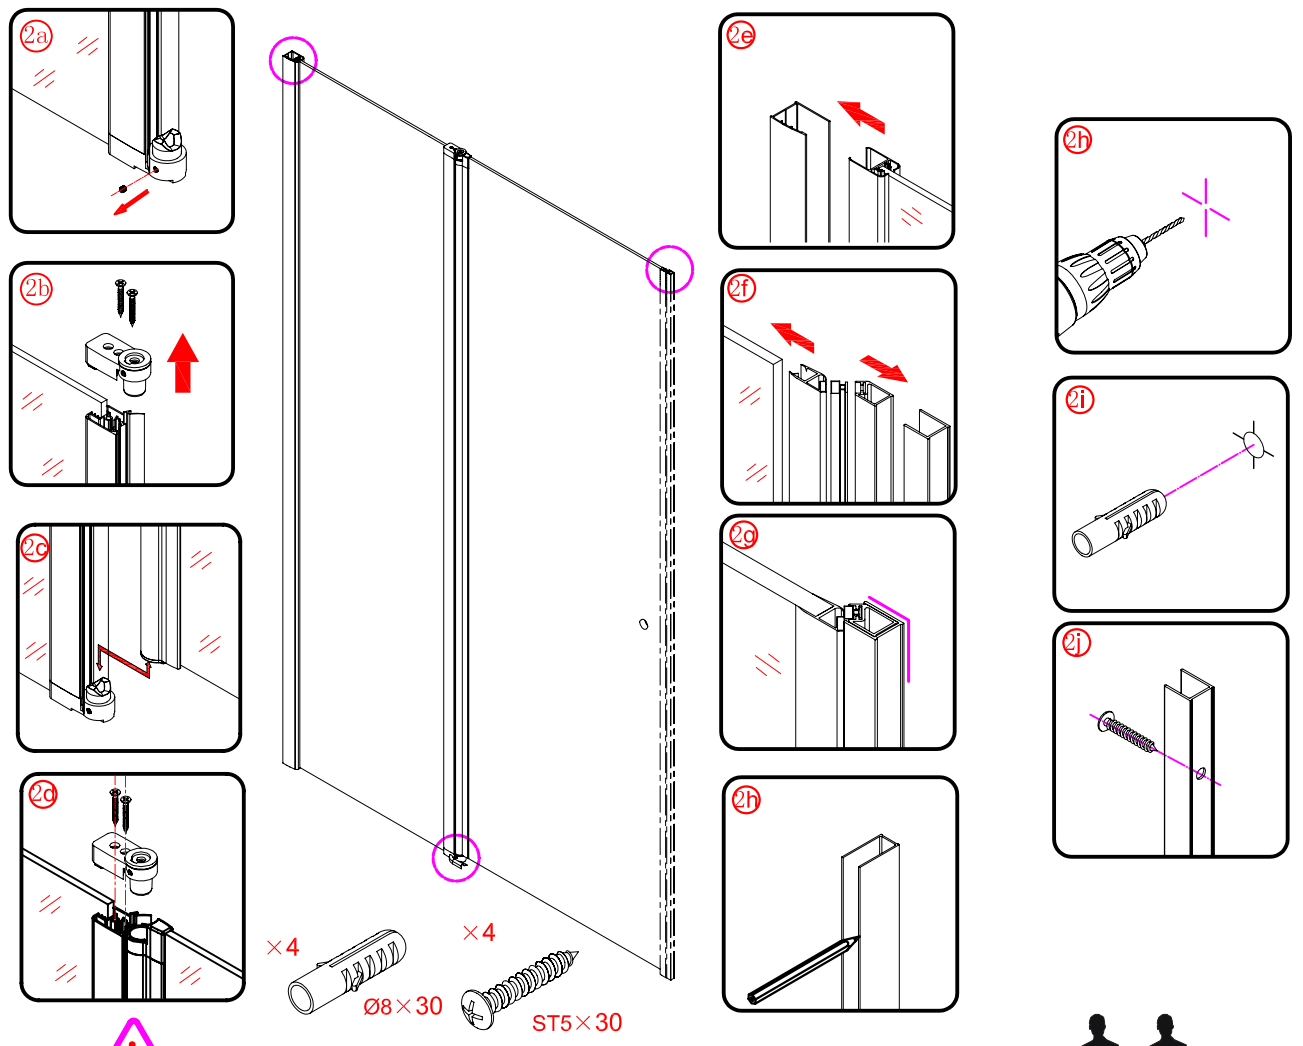

Note: Safety glass can not be re-worked.

■ Installation

Please read these instructions carefully before start of installation.

The wall post has up to 20mm of adjustment for out of true wall situations.

Ensure that the shower tray is fitted level and that after assembly of enclosure there is a full and continuous bead of sealant between the top of the shower tray and the title joint.

This product is heavy and will require two people to install.

L=858-878(VE-90/VE-80)
 L=758-778(VE-80)
 L=958-978(VE-100/ELENA-60/40)
 L=1158-1178(ELENA-60/60)

3

This product is heavy and will require two people to install.