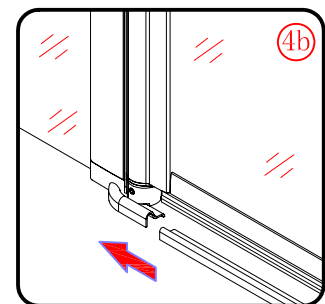

x 3
ST4X12

This product is heavy and will require two people to install.