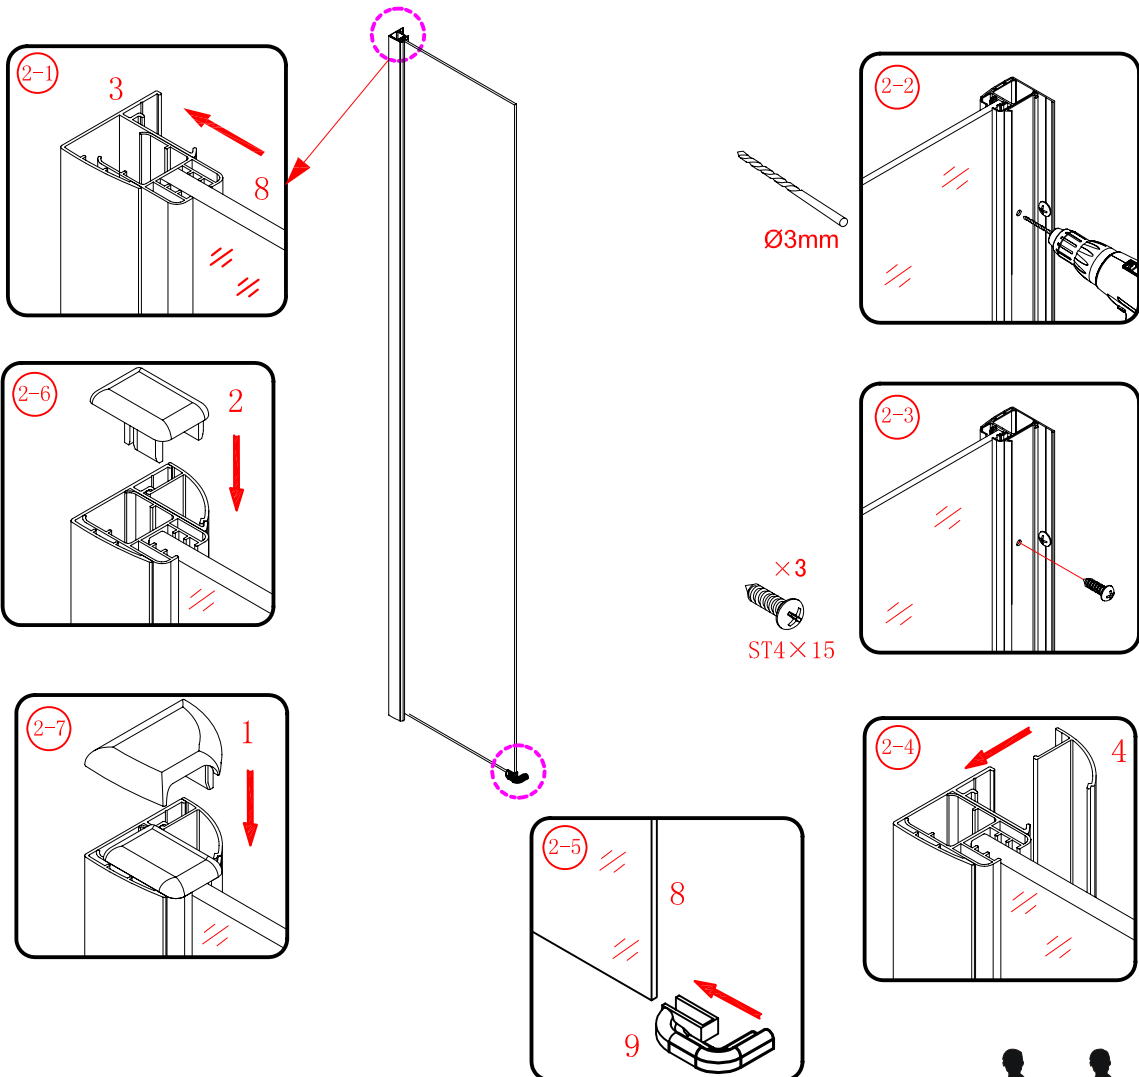

Note: Safety glass can not be re-worked.

■ Installation

Please read these instructions carefully before start of installation.

The wall post has up to 20mm of adjustment for out of true wall situations.

Ensure that the shower tray is fitted level and that after assembly of enclosure there is a full and continuous bead of sealant between the top of the shower tray and the title joint.

This product is heavy and will require two people to install.

L=858-878(VE-90/VE-80)
 L=758-778(VE-80)
 L=958-978(VE-100/ELENA-60/40)
 L=1158-1178(ELENA-60/60)

3

This product is heavy and will require two people to install.

x 3
ST4X12

This product is heavy and will require two people to install.

This product is heavy and will require two people to install.

CEZARES®

Side panel

Installation instructions
(For VE)

This product is heavy and will require two people to install.

C=838-858 (ELENA-60/30)
 C=938-958 (ELENA-60/40)
 C=1138-1158 (ELENA-60/60)

This product is heavy and will require two people to install.

This product is heavy and will require two people to install.