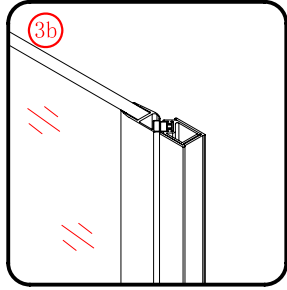

This product is heavy and will require two people to install.

L=858-878(VE-90/VE-80)
 L=758-778(VE-80)
 L=958-978(VE-100/ELENA-60/40)
 L=1158-1178(ELENA-60/60)

3

This product is heavy and will require two people to install.