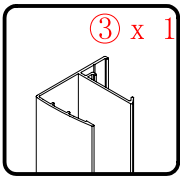

x 3
ST4X12

This product is heavy and will require two people to install.

This product is heavy and will require two people to install.

CEZARES®

Side panel

Installation instructions
(For VE)

This product is heavy and will require two people to install.

C=838-858 (ELENA-60/30)
 C=938-958 (ELENA-60/40)
 C=1138-1158 (ELENA-60/60)

This product is heavy and will require two people to install.

This product is heavy and will require two people to install.