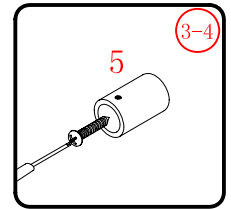

x 3
ST4X12

This product is heavy and will require two people to install.

This product is heavy and will require two people to install.

CEZARES®

Side panel

Installation instructions
(For VE)

This product is heavy and will require two people to install.

C=838-858 (ELENA-60/30)
 C=938-958 (ELENA-60/40)
 C=1138-1158 (ELENA-60/60)

This product is heavy and will require two people to install.

This product is heavy and will require two people to install.