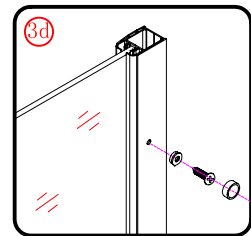

This product is heavy and will require two people to install.

L=858-878(VE-90/VE-80)
 L=758-778(VE-80)
 L=958-978(VE-100/ELENA-60/40)
 L=1158-1178(ELENA-60/60)

3

This product is heavy and will require two people to install.

x 3
ST4X12

This product is heavy and will require two people to install.

This product is heavy and will require two people to install.

CEZARES®

Side panel

Installation instructions
(For VE)

This product is heavy and will require two people to install.