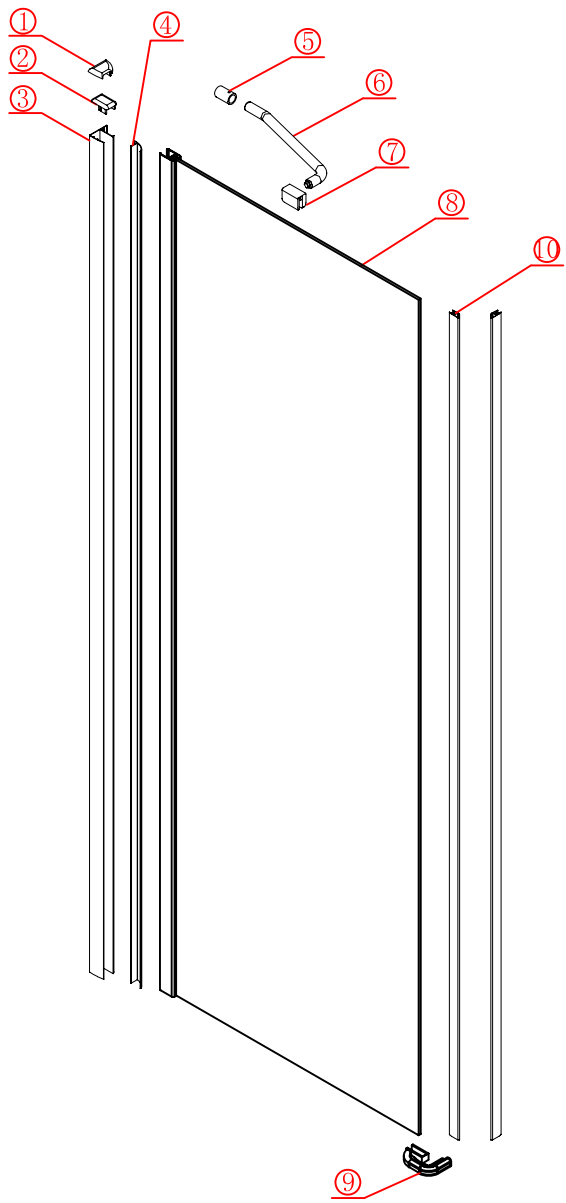

Note: Safety glass can not be re-worked.

■ Installation

Please read these instructions carefully before start of installation.

The wall post has up to 20mm of adjustment for out of true wall situations.

Ensure that the shower tray is fitted level and that after assembly of enclosure there is a full and continuous bead of sealant between the top of the shower tray and the title joint.

This product is heavy and will require two people to install.

L=858-878(VE-90/VE-80)
 L=758-778(VE-80)
 L=958-978(VE-100/ELENA-60/40)
 L=1158-1178(ELENA-60/60)

3

This product is heavy and will require two people to install.

x 3
ST4X12

This product is heavy and will require two people to install.

This product is heavy and will require two people to install.

CEZARES®

Side panel

Installation instructions
(For VE)

This product is heavy and will require two people to install.

C=838-858 (ELENA-60/30)
 C=938-958 (ELENA-60/40)
 C=1138-1158 (ELENA-60/60)

This product is heavy and will require two people to install.

This product is heavy and will require two people to install.