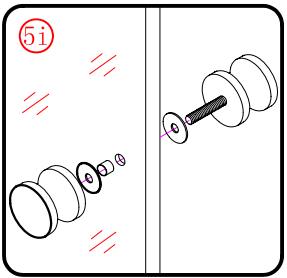

This product is heavy and will require two people to install.

L=858-878(VE-90/VE-80)
 L=758-778(VE-80)
 L=958-978(VE-100/ELENA-60/40)
 L=1158-1178(ELENA-60/60)

3

This product is heavy and will require two people to install.

x 3
ST4X12

This product is heavy and will require two people to install.

This product is heavy and will require two people to install.

CEZARES®

Side panel

Installation instructions
(For VE)

This product is heavy and will require two people to install.