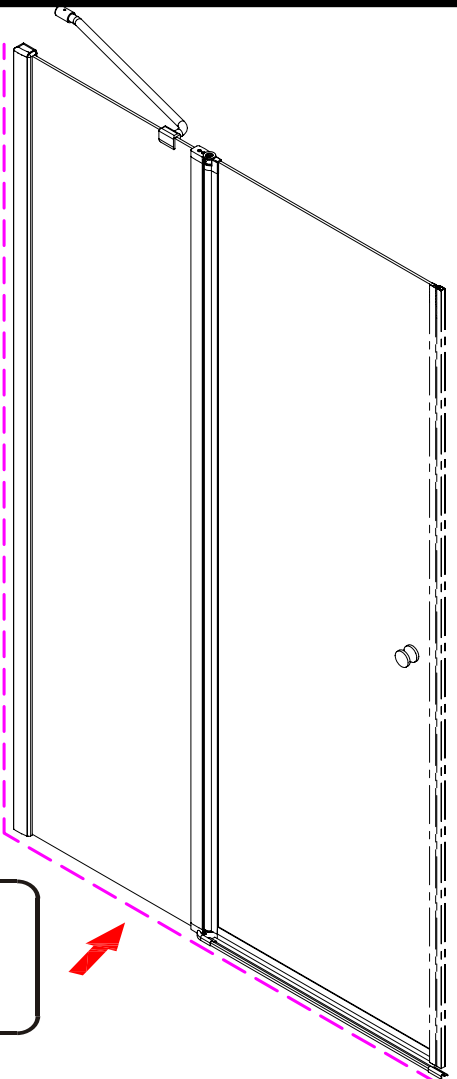

This product is heavy and will require two people to install.