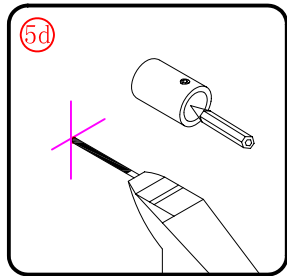

This product is heavy and will require two people to install.