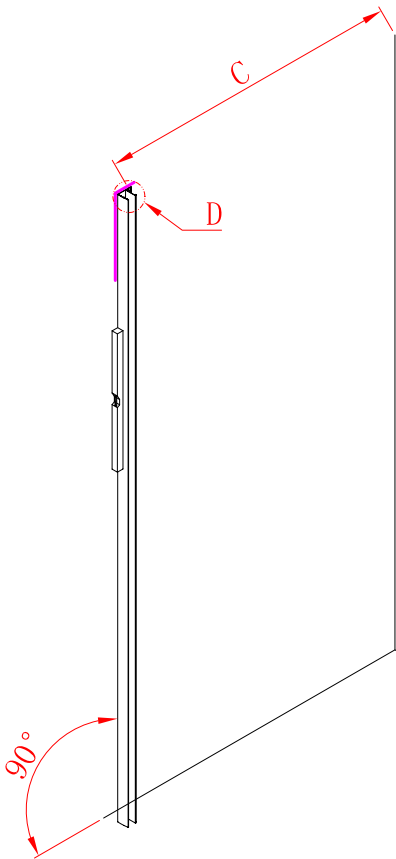

Note: Safety glass can not be re-worked.

■ Installation

Please read these instructions carefully before start of installation.

The wall post has up to 20mm of adjustment for out of true wall situations.

Ensure that the shower tray is fitted level and that after assembly of enclosure there is a full and continuous bead of sealant between the top of the shower tray and the title joint.

This product is heavy and will require two people to install.

L=858-878(VE-90/VE-80)
 L=758-778(VE-80)
 L=958-978(VE-100/ELENA-60/40)
 L=1158-1178(ELENA-60/60)

3

This product is heavy and will require two people to install.

x 3
ST4X12

This product is heavy and will require two people to install.

This product is heavy and will require two people to install.

CEZARES®

Side panel

Installation instructions
(For VE)

This product is heavy and will require two people to install.

C=838-858 (ELENA-60/30)
 C=938-958 (ELENA-60/40)
 C=1138-1158 (ELENA-60/60)

This product is heavy and will require two people to install.

This product is heavy and will require two people to install.