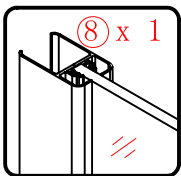

This product is heavy and will require two people to install.

L=858-878(VE-90/VE-80)
 L=758-778(VE-80)
 L=958-978(VE-100/ELENA-60/40)
 L=1158-1178(ELENA-60/60)

3

This product is heavy and will require two people to install.

x 3
ST4X12

This product is heavy and will require two people to install.

This product is heavy and will require two people to install.

CEZARES®

Side panel

Installation instructions
(For VE)

This product is heavy and will require two people to install.

C=838-858 (ELENA-60/30)
 C=938-958 (ELENA-60/40)
 C=1138-1158 (ELENA-60/60)

This product is heavy and will require two people to install.

This product is heavy and will require two people to install.