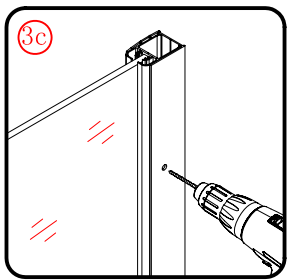

This product is heavy and will require two people to install.

L=858-878(VE-90/VE-80)
 L=758-778(VE-80)
 L=958-978(VE-100/ELENA-60/40)
 L=1158-1178(ELENA-60/60)

3

This product is heavy and will require two people to install.

x 3
ST4X12

This product is heavy and will require two people to install.

This product is heavy and will require two people to install.

CEZARES®

Side panel

Installation instructions
(For VE)

This product is heavy and will require two people to install.