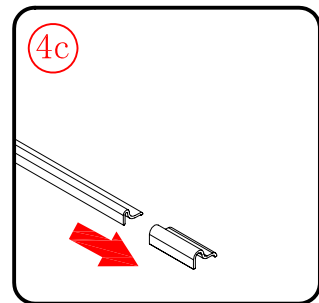

x 3
ST4X12

This product is heavy and will require two people to install.