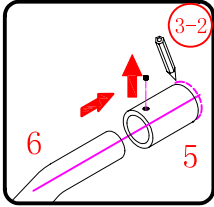

This product is heavy and will require two people to install.

L=858-878(VE-90/VE-80)
 L=758-778(VE-80)
 L=958-978(VE-100/ELENA-60/40)
 L=1158-1178(ELENA-60/60)

3

This product is heavy and will require two people to install.

x 3
ST4X12

This product is heavy and will require two people to install.

This product is heavy and will require two people to install.

CEZARES®

Side panel

Installation instructions
(For VE)

This product is heavy and will require two people to install.

C=838-858 (ELENA-60/30)
 C=938-958 (ELENA-60/40)
 C=1138-1158 (ELENA-60/60)

This product is heavy and will require two people to install.

This product is heavy and will require two people to install.