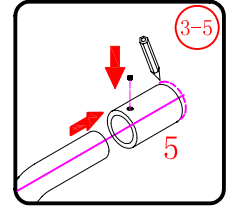

This product is heavy and will require two people to install.

L=858-878(VE-90/VE-80)
 L=758-778(VE-80)
 L=958-978(VE-100/ELENA-60/40)
 L=1158-1178(ELENA-60/60)

3

This product is heavy and will require two people to install.

x 3
ST4X12

This product is heavy and will require two people to install.

This product is heavy and will require two people to install.

CEZARES®

Side panel

Installation instructions
(For VE)

This product is heavy and will require two people to install.

C=838-858 (ELENA-60/30)
 C=938-958 (ELENA-60/40)
 C=1138-1158 (ELENA-60/60)

This product is heavy and will require two people to install.

This product is heavy and will require two people to install.