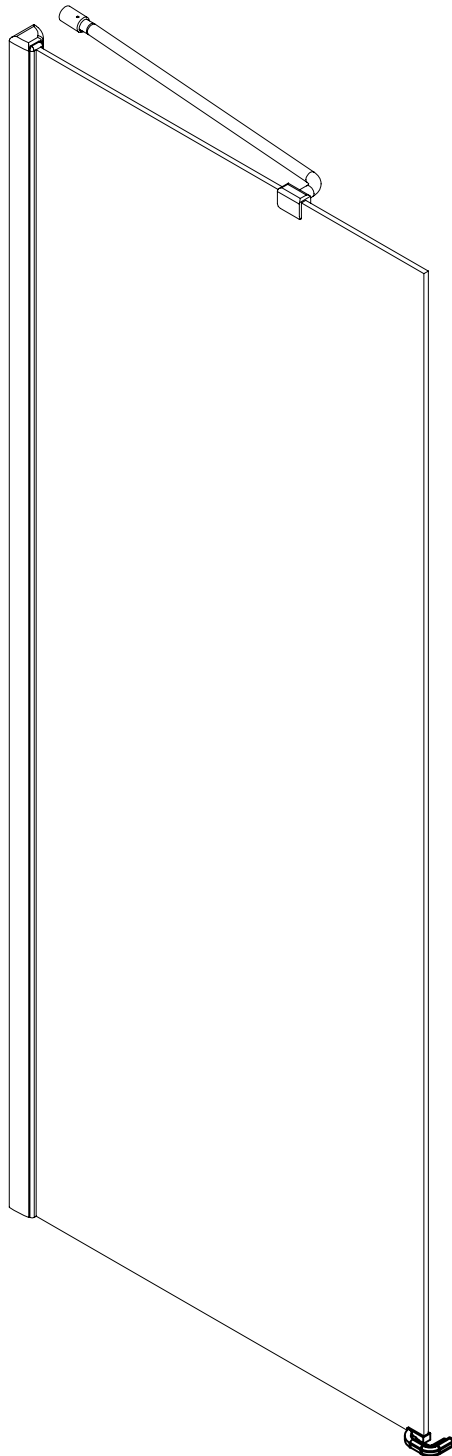

CEZARES®

Pivot door

Installation instructions

(For ELENA-60/(30/40/60))

ELENA-B-13

ELENA-AH-1

ELENA-A-22

■ General Information

Note: Safety glass can not be re-worked.

■ Installation

Please read these instructions carefully before start of installation.

The wall post has up to 20mm of adjustment for out of true wall situations.

Ensure that the shower tray is fitted level and that after assembly of enclosure there is a full and continuous bead of sealant between the top of the shower tray and the title joint.

This product is heavy and will require two people to install.

L=858-878(VE-90/VE-80)
 L=758-778(VE-80)
 L=958-978(VE-100/ELENA-60/40)
 L=1158-1178(ELENA-60/60)

3

This product is heavy and will require two people to install.

x 3
ST4X12

This product is heavy and will require two people to install.

This product is heavy and will require two people to install.

CEZARES®

Side panel

Installation instructions
(For VE)

This product is heavy and will require two people to install.