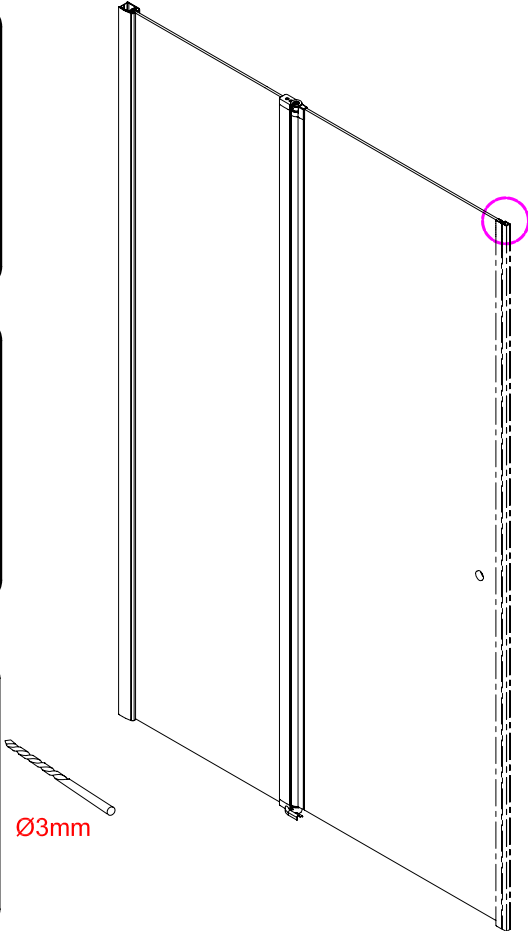

Note: Safety glass can not be re-worked.

■ Installation

Please read these instructions carefully before start of installation.

The wall post has up to 20mm of adjustment for out of true wall situations.

Ensure that the shower tray is fitted level and that after assembly of enclosure there is a full and continuous bead of sealant between the top of the shower tray and the title joint.

This product is heavy and will require two people to install.

L=858-878(VE-90/VE-80)
 L=758-778(VE-80)
 L=958-978(VE-100/ELENA-60/40)
 L=1158-1178(ELENA-60/60)

3

This product is heavy and will require two people to install.