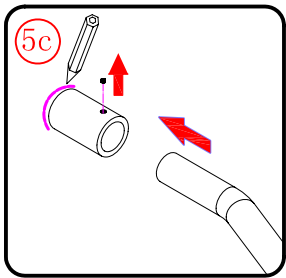

This product is heavy and will require two people to install.