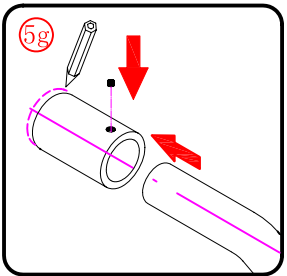

This product is heavy and will require two people to install.