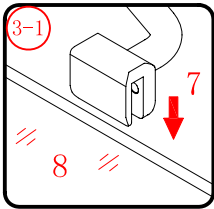

This product is heavy and will require two people to install.

L=858-878(VE-90/VE-80)
 L=758-778(VE-80)
 L=958-978(VE-100/ELENA-60/40)
 L=1158-1178(ELENA-60/60)

3

This product is heavy and will require two people to install.

x 3
ST4X12

This product is heavy and will require two people to install.

This product is heavy and will require two people to install.

CEZARES®

Side panel

Installation instructions
(For VE)

This product is heavy and will require two people to install.

C=838-858 (ELENA-60/30)
 C=938-958 (ELENA-60/40)
 C=1138-1158 (ELENA-60/60)

This product is heavy and will require two people to install.

This product is heavy and will require two people to install.