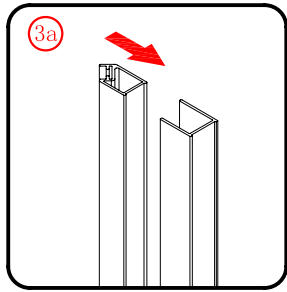

This product is heavy and will require two people to install.

L=858-878(VE-90/VE-80)
 L=758-778(VE-80)
 L=958-978(VE-100/ELENA-60/40)
 L=1158-1178(ELENA-60/60)

3

This product is heavy and will require two people to install.