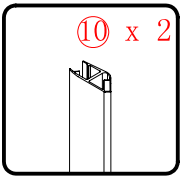

This product is heavy and will require two people to install.

L=858-878(VE-90/VE-80)
 L=758-778(VE-80)
 L=958-978(VE-100/ELENA-60/40)
 L=1158-1178(ELENA-60/60)

3

This product is heavy and will require two people to install.

x 3
ST4X12

This product is heavy and will require two people to install.

This product is heavy and will require two people to install.

CEZARES®

Side panel

Installation instructions
(For VE)

This product is heavy and will require two people to install.

C=838-858 (ELENA-60/30)
 C=938-958 (ELENA-60/40)
 C=1138-1158 (ELENA-60/60)

This product is heavy and will require two people to install.

This product is heavy and will require two people to install.