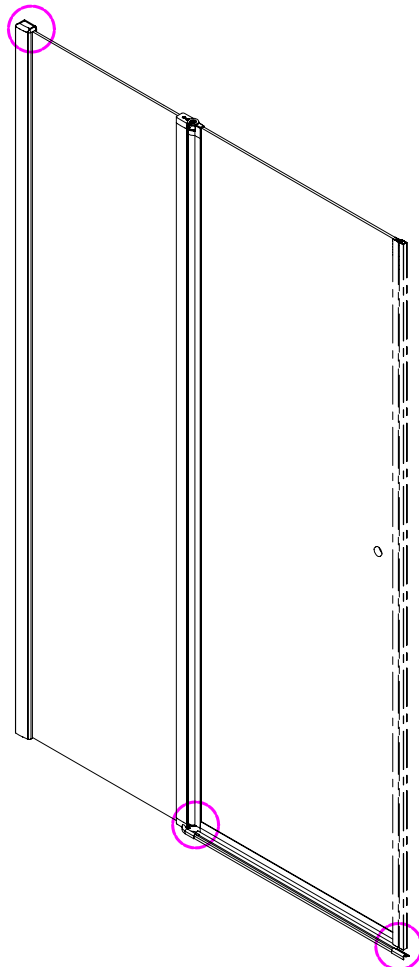

x 3
ST4X12

This product is heavy and will require two people to install.