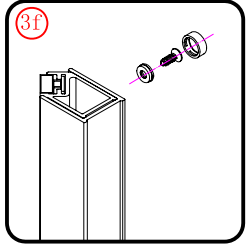

x 3
ST4X12

This product is heavy and will require two people to install.