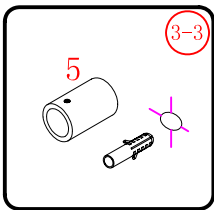

This product is heavy and will require two people to install.

L=858-878(VE-90/VE-80)
 L=758-778(VE-80)
 L=958-978(VE-100/ELENA-60/40)
 L=1158-1178(ELENA-60/60)

3

This product is heavy and will require two people to install.

x 3
ST4X12

This product is heavy and will require two people to install.

This product is heavy and will require two people to install.

CEZARES®

Side panel

Installation instructions
(For VE)

This product is heavy and will require two people to install.

C=838-858 (ELENA-60/30)
 C=938-958 (ELENA-60/40)
 C=1138-1158 (ELENA-60/60)

This product is heavy and will require two people to install.

This product is heavy and will require two people to install.