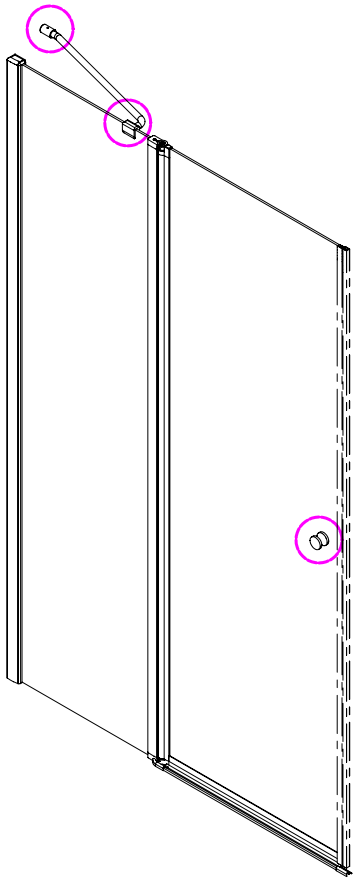

Note: Safety glass can not be re-worked.

■ Installation

Please read these instructions carefully before start of installation.

The wall post has up to 20mm of adjustment for out of true wall situations.

Ensure that the shower tray is fitted level and that after assembly of enclosure there is a full and continuous bead of sealant between the top of the shower tray and the title joint.

This product is heavy and will require two people to install.

L=858-878(VE-90/VE-80)
 L=758-778(VE-80)
 L=958-978(VE-100/ELENA-60/40)
 L=1158-1178(ELENA-60/60)

3

This product is heavy and will require two people to install.

x 3
ST4X12

This product is heavy and will require two people to install.

This product is heavy and will require two people to install.

CEZARES®

Side panel

Installation instructions
(For VE)

This product is heavy and will require two people to install.