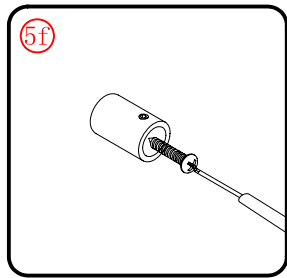

This product is heavy and will require two people to install.