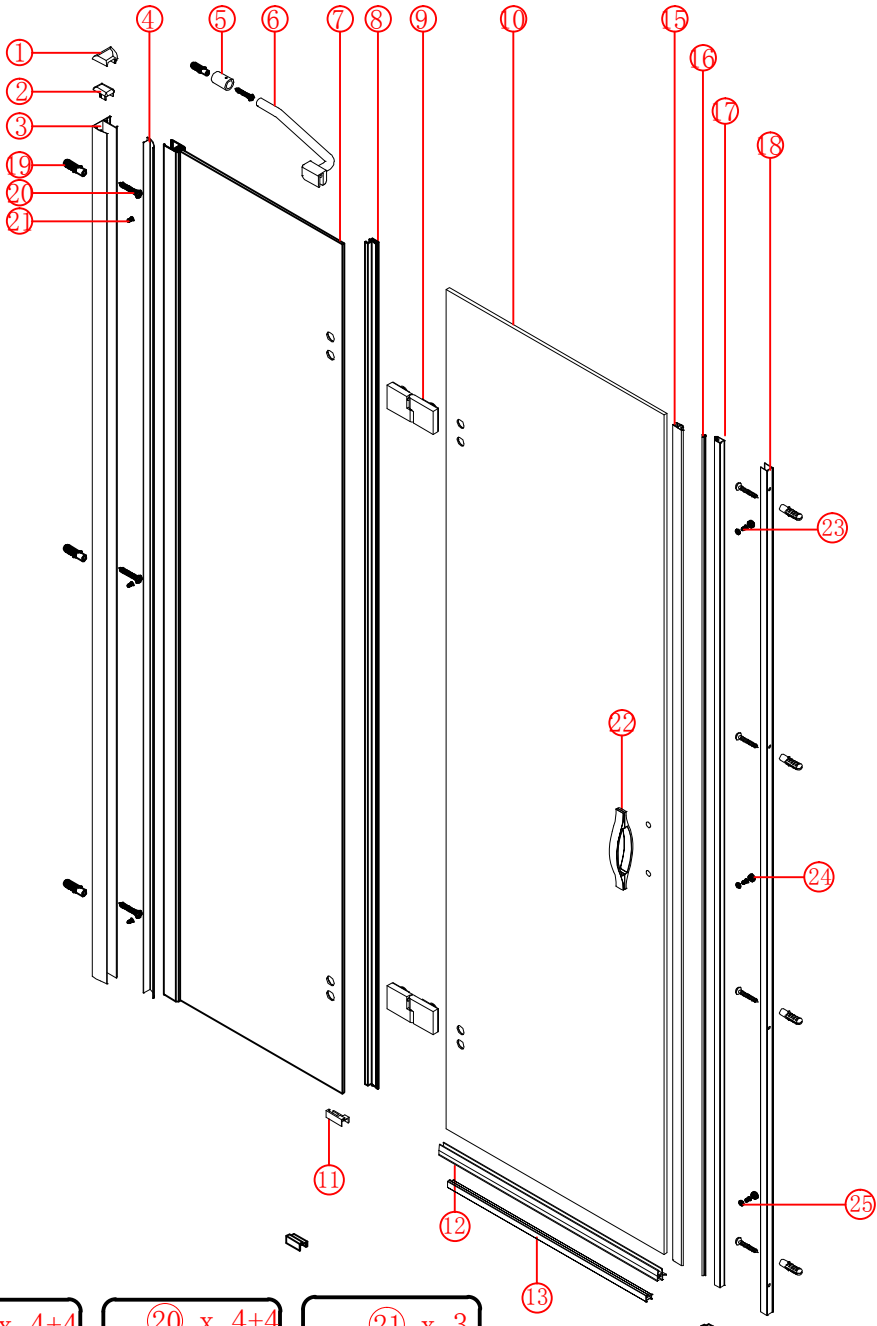

Note: Safety glass can not be re-worked.

■ Installation

Please read these instructions carefully before start of installation.

The wall post has up to 20mm of adjustment for out of true wall situations.

Ensure that the shower tray is fitted level and that after assembly of enclosure there is a full and continuous bead of sealant between the top of the shower tray and the tile joint.

- ① x 2

L&R
- ② x 1

- ③ x 1

- ④ x 1

- ⑤ x 1

- ⑥ x 1

- ⑦ x 1

- ⑧ x 1

- ㉖ x 4+4

Ø8X30
- ㉗ x 4+4

ST5X30
- ㉘ x 3

ST4X15
- ㉙ x 1

- ㉚ x 1

This product is heavy and will require two people to install.

Ø8mm
19 x3

Ø8X30