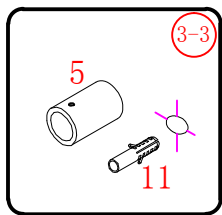

Installation instructions
(For VERONA-Side panel)

This product is heavy and will require two people to install.

This product is heavy and will require two people to install.

This product is heavy and will require two people to install.