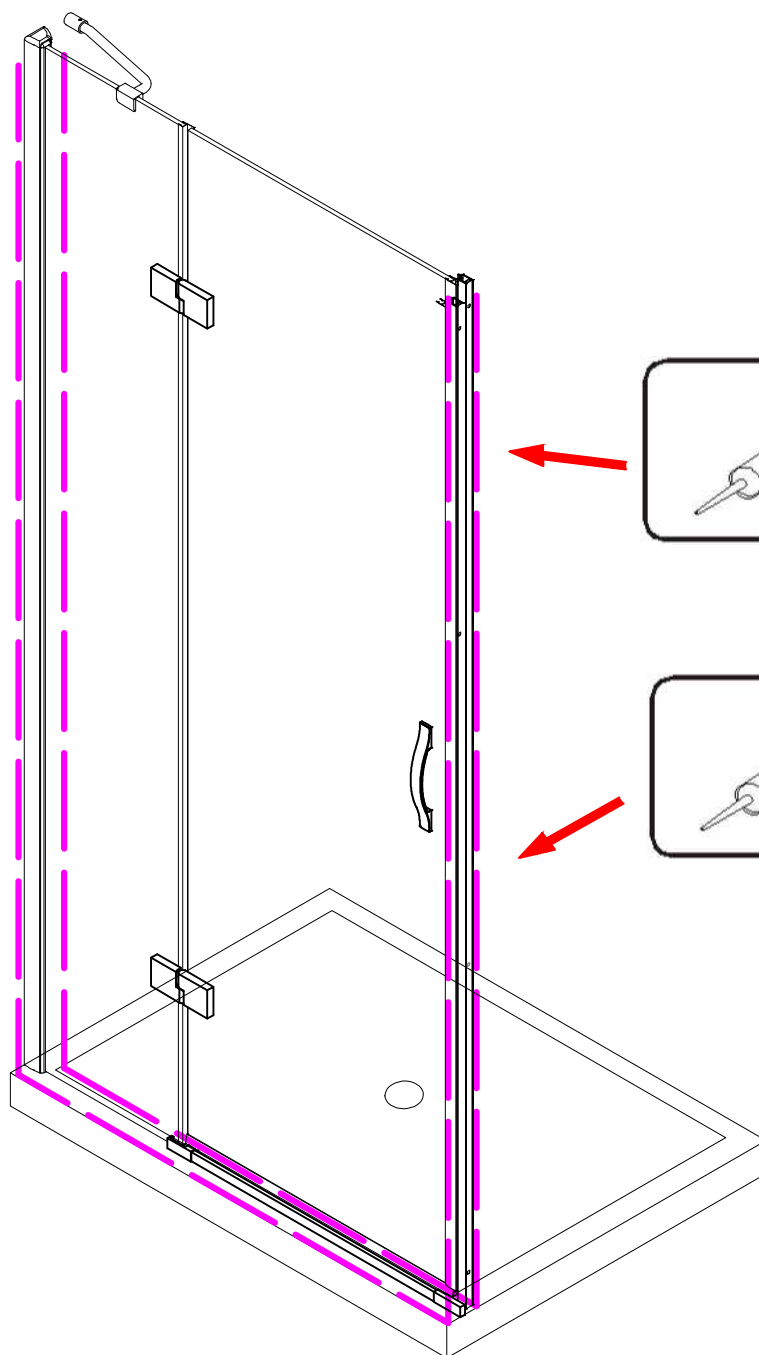

Note: Safety glass can not be re-worked.

■ Installation

Please read these instructions carefully before start of installation.

The wall post has up to 20mm of adjustment for out of true wall situations.

Ensure that the shower tray is fitted level and that after assembly of enclosure there is a full and continuous bead of sealant between the top of the shower tray and the tile joint.

- ㉖ x 4+4

Ø8X30
- ㉗ x 4+4

ST5X30
- ㉘ x 3

ST4X15
- ㉙ x 1

- ㉚ x 1

This product is heavy and will require two people to install.

Ø8mm
19 x3

Ø8X30

20 x3

ST5X30

This product is heavy and will require two people to install.

This product is heavy and will require two people to install.

This product is heavy and will require two people to install.

This product is heavy and will require two people to install.

Installation instructions
(For VERONA-Side panel)

This product is heavy and will require two people to install.

This product is heavy and will require two people to install.

This product is heavy and will require two people to install.