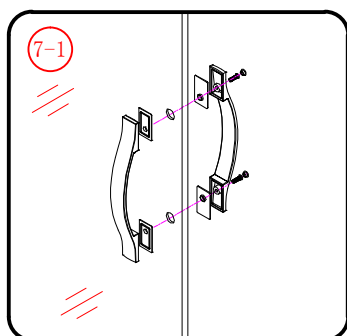

Note: Safety glass can not be re-worked.

■ Installation

Please read these instructions carefully before start of installation.

The wall post has up to 20mm of adjustment for out of true wall situations.

Ensure that the shower tray is fitted level and that after assembly of enclosure there is a full and continuous bead of sealant between the top of the shower tray and the tile joint.

- ㉖ x 4+4

Ø8X30
- ㉗ x 4+4

ST5X30
- ㉘ x 3

ST4X15
- ㉙ x 1

- ㉚ x 1

This product is heavy and will require two people to install.

Ø8mm
19 x3

Ø8X30

20 x3

ST5X30

This product is heavy and will require two people to install.

This product is heavy and will require two people to install.

This product is heavy and will require two people to install.

This product is heavy and will require two people to install.