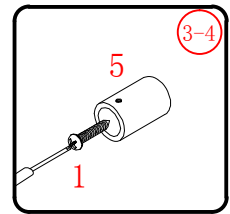

Installation instructions
(For VERONA-Side panel)

This product is heavy and will require two people to install.

This product is heavy and will require two people to install.

This product is heavy and will require two people to install.