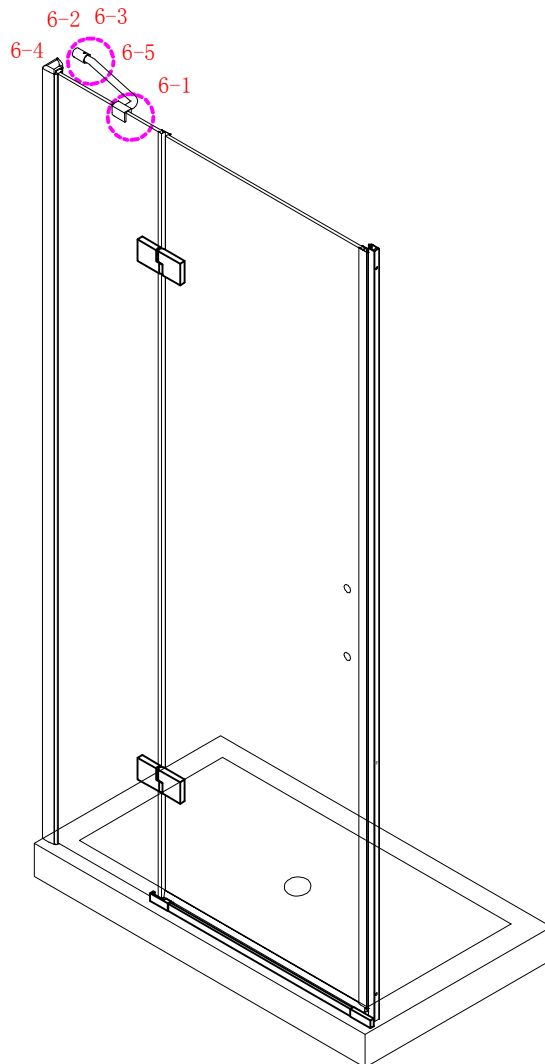

Note: Safety glass can not be re-worked.

■ Installation

Please read these instructions carefully before start of installation.

The wall post has up to 20mm of adjustment for out of true wall situations.

Ensure that the shower tray is fitted level and that after assembly of enclosure there is a full and continuous bead of sealant between the top of the shower tray and the tile joint.

- ㉖ x 4+4

Ø8X30
- ㉗ x 4+4

ST5X30
- ㉘ x 3

ST4X15
- ㉙ x 1

- ㉚ x 1

This product is heavy and will require two people to install.

Ø8mm
19 x3

Ø8X30

20 x3

ST5X30

This product is heavy and will require two people to install.

This product is heavy and will require two people to install.

This product is heavy and will require two people to install.

This product is heavy and will require two people to install.