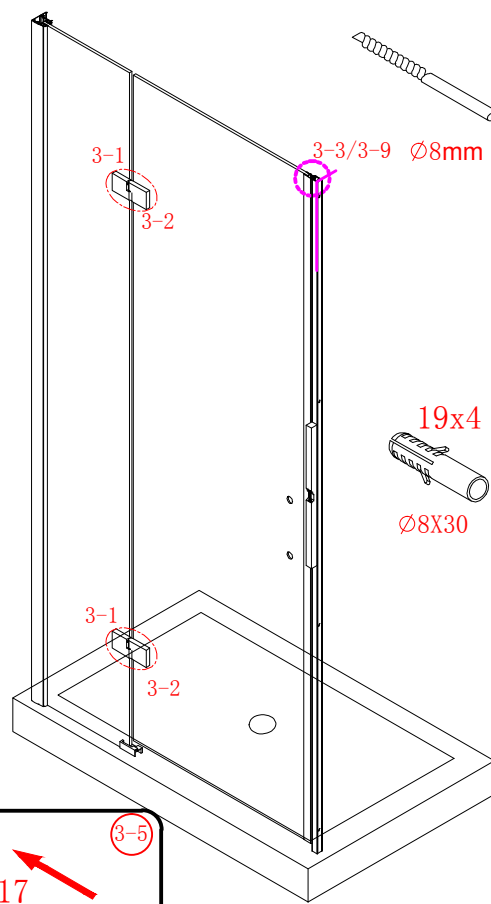

This product is heavy and will require two people to install.