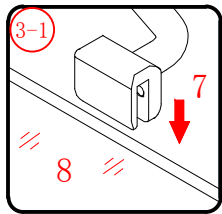

- ㉖ x 4+4

Ø8X30
- ㉗ x 4+4

ST5X30
- ㉘ x 3

ST4X15
- ㉙ x 1

- ㉚ x 1

This product is heavy and will require two people to install.

Ø8mm
19 x3

Ø8X30

Installation instructions
(For VERONA-Side panel)

This product is heavy and will require two people to install.

This product is heavy and will require two people to install.

This product is heavy and will require two people to install.