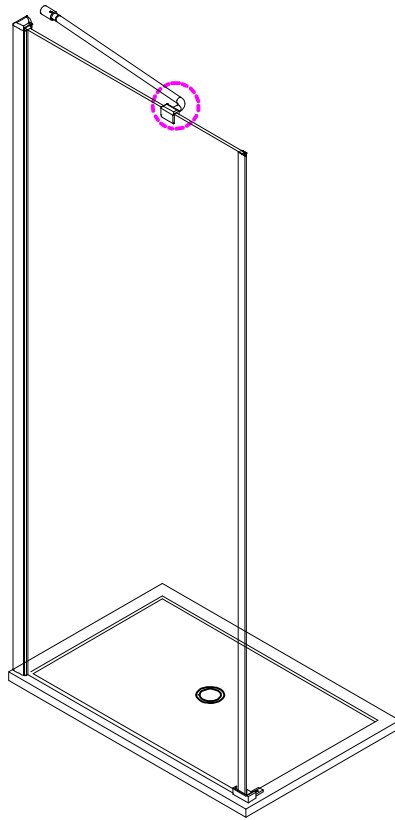

Note: Safety glass can not be re-worked.

■ Installation

Please read these instructions carefully before start of installation.

The wall post has up to 20mm of adjustment for out of true wall situations.

Ensure that the shower tray is fitted level and that after assembly of enclosure there is a full and continuous bead of sealant between the top of the shower tray and the tile joint.

- ㉖ x 4+4

Ø8X30
- ㉗ x 4+4

ST5X30
- ㉘ x 3

ST4X15
- ㉙ x 1

- ㉚ x 1

This product is heavy and will require two people to install.

Ø8mm
19 x3

Ø8X30

Installation instructions
(For VERONA-Side panel)

This product is heavy and will require two people to install.

This product is heavy and will require two people to install.

This product is heavy and will require two people to install.