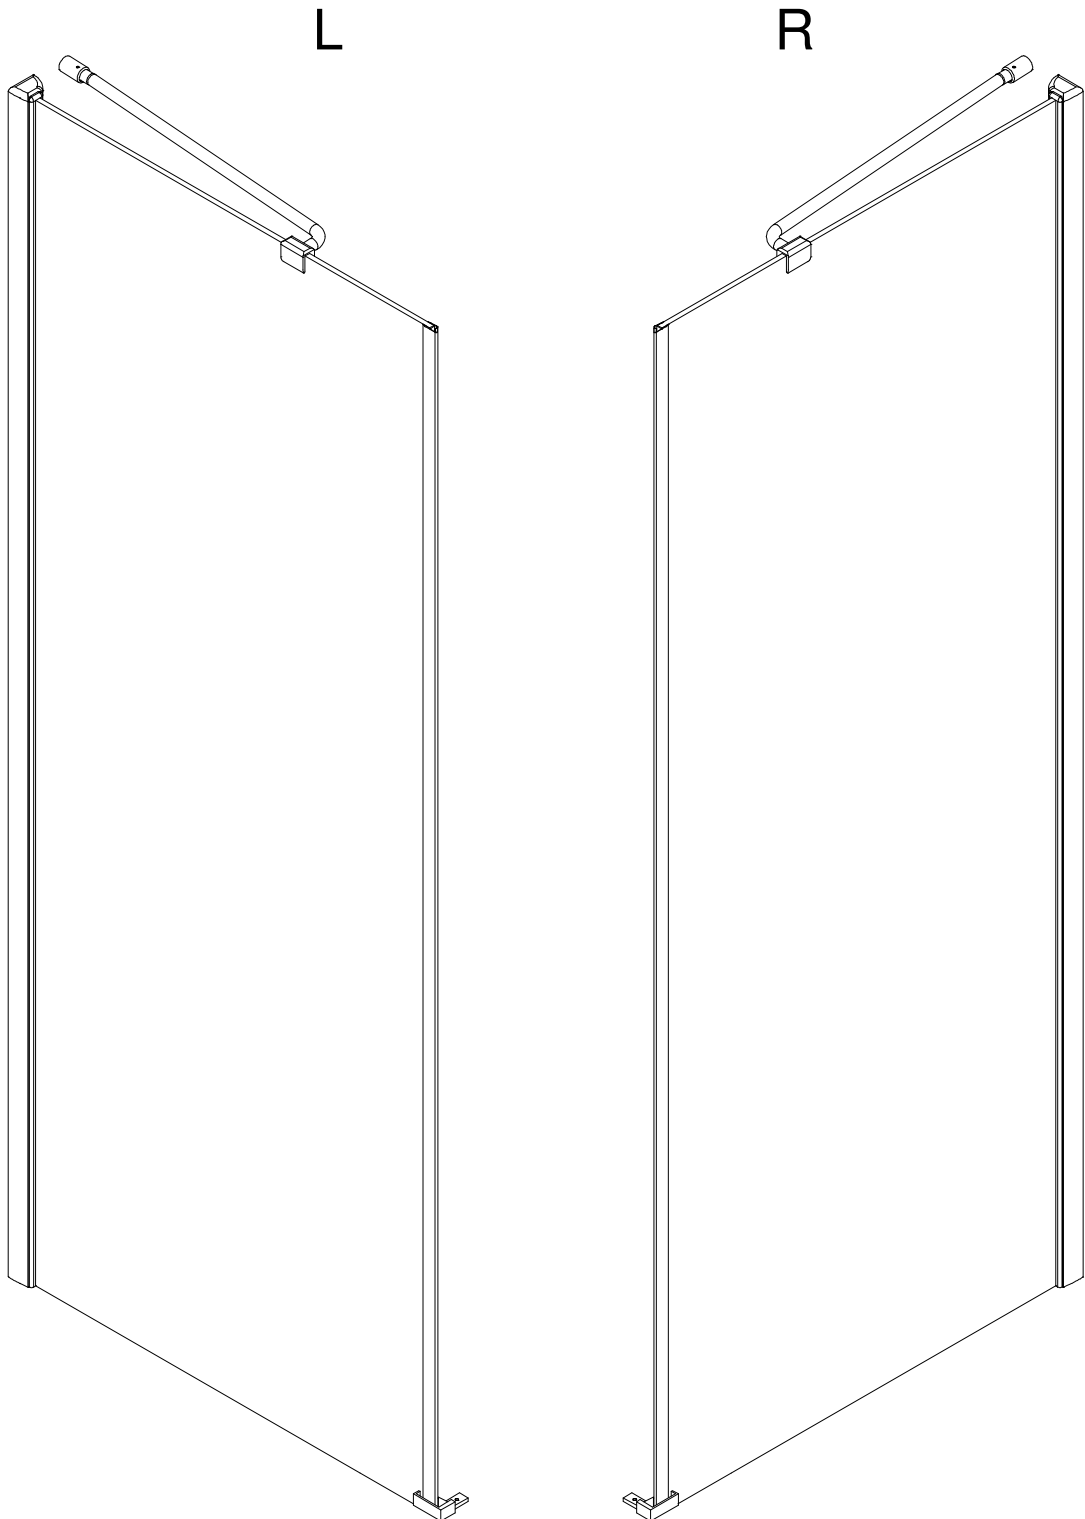

Installation instructions
(For VERONA-Side panel)