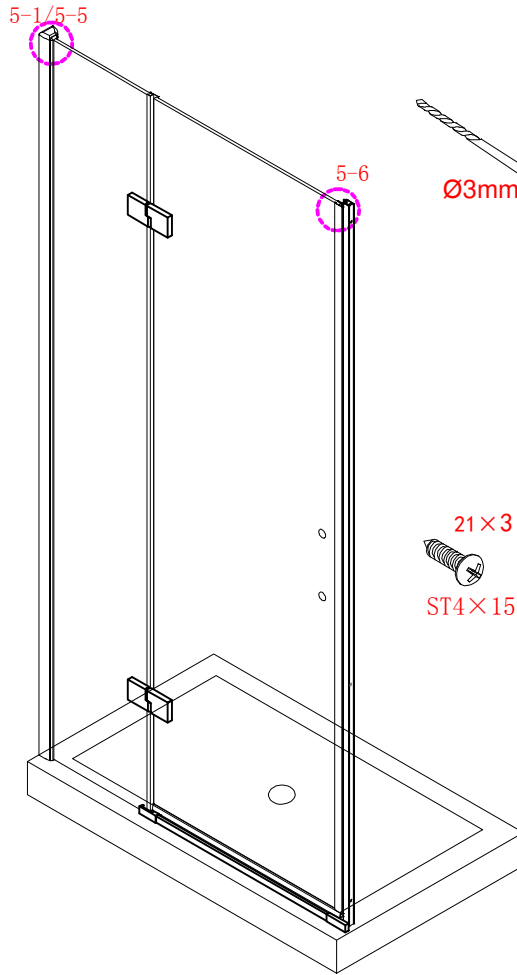

Note: Safety glass can not be re-worked.

■ Installation

Please read these instructions carefully before start of installation.

The wall post has up to 20mm of adjustment for out of true wall situations.

Ensure that the shower tray is fitted level and that after assembly of enclosure there is a full and continuous bead of sealant between the top of the shower tray and the tile joint.

- ㉖ x 4+4

Ø8X30
- ㉗ x 4+4

ST5X30
- ㉘ x 3

ST4X15
- ㉙ x 1

- ㉚ x 1

This product is heavy and will require two people to install.

Ø8mm
19 x3

Ø8X30

20 x3

ST5X30

This product is heavy and will require two people to install.

This product is heavy and will require two people to install.

This product is heavy and will require two people to install.

This product is heavy and will require two people to install.