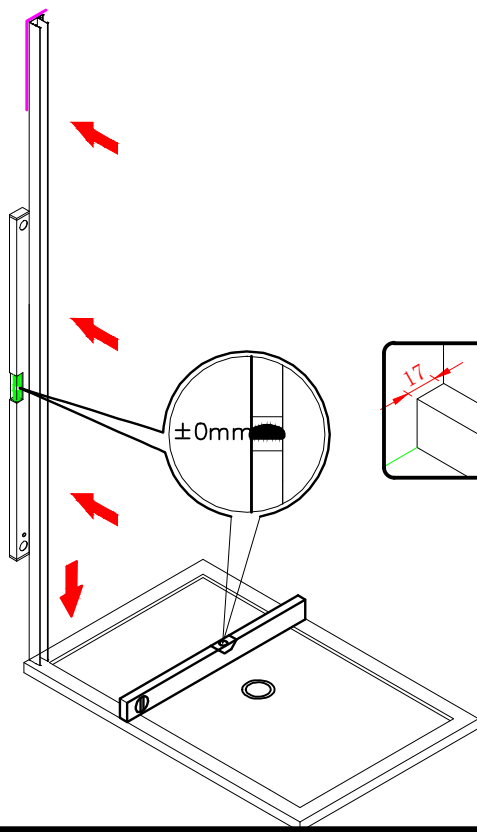

Note: Safety glass can not be re-worked.

■ Installation

Please read these instructions carefully before start of installation.

The wall post has up to 20mm of adjustment for out of true wall situations.

Ensure that the shower tray is fitted level and that after assembly of enclosure there is a full and continuous bead of sealant between the top of the shower tray and the tile joint.

- ㉖ x 4+4

Ø8X30
- ㉗ x 4+4

ST5X30
- ㉘ x 3

ST4X15
- ㉙ x 1

- ㉚ x 1

This product is heavy and will require two people to install.

Ø8mm
19 x3

Ø8X30