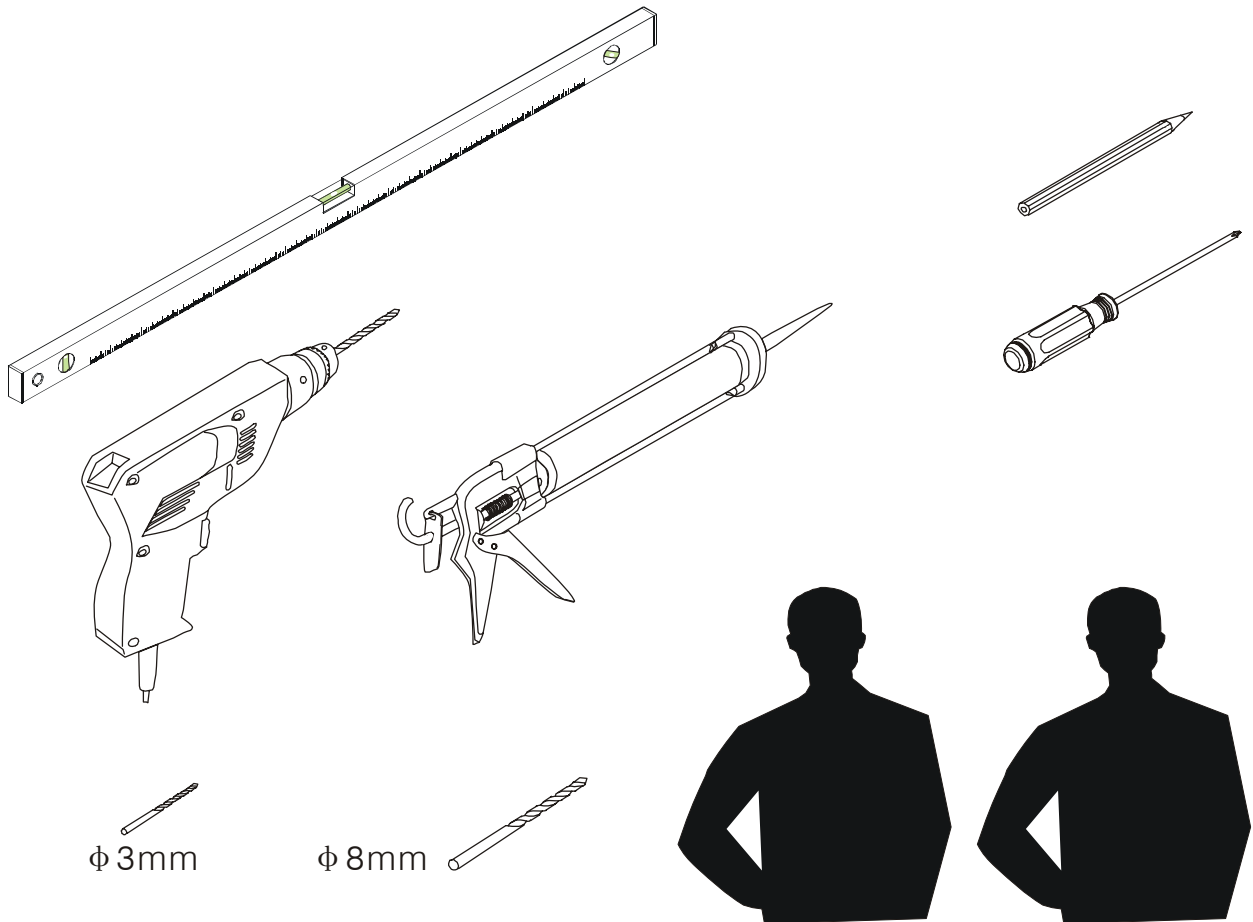

Note: Safety glass can not be re-worked.

■ Installation

Please read these instructions carefully before start of installation.

The wall post has up to 20mm of adjustment for out of true wall situations.

Ensure that the shower tray is fitted level and that after assembly of enclosure there is a full and continuous bead of sealant between the top of the shower tray and the tile joint.

Special care should be taken when drilling walls to avoid hidden pipes or electrical cables.

Note: This product is heavy and will require two people to install.

Please remove protective film from aluminium profiles before installation.

■ Shower Tray Installation

The shower tray must be sited against a structural wall.

Water proof walling or tiling should be fitted so that it sits on the top of the tray rim.

■ Aftercare Instructions

After use, your shower should be cleaned with soap and water. This is particularly important in hard water districts where insoluble lime salts may be deposited and allowed to build up. Cleaners of a gritty or abrasive nature should not be used. Care should be taken to avoid contact with strong chemicals such as organic solvents and strippers.

Glass cleaners can be used but with caution, if in doubt contact the supplier of the cleaner in question.

Please keep these instructions for aftercare and customer service details.

Tools required

This product is heavy and will require two people to install.