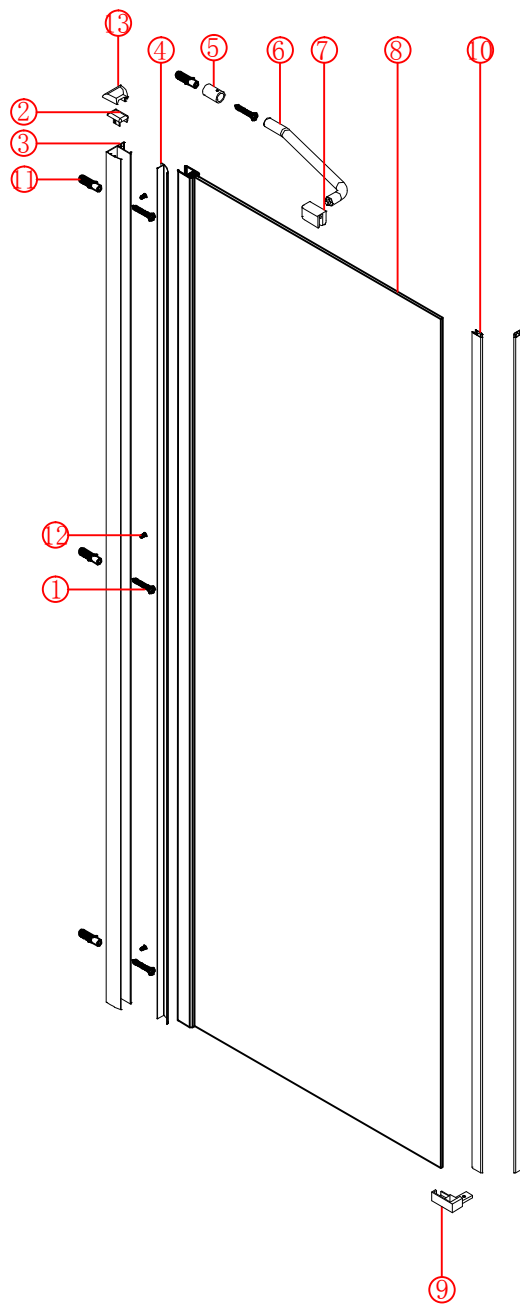

This product is heavy and will require two people to install.