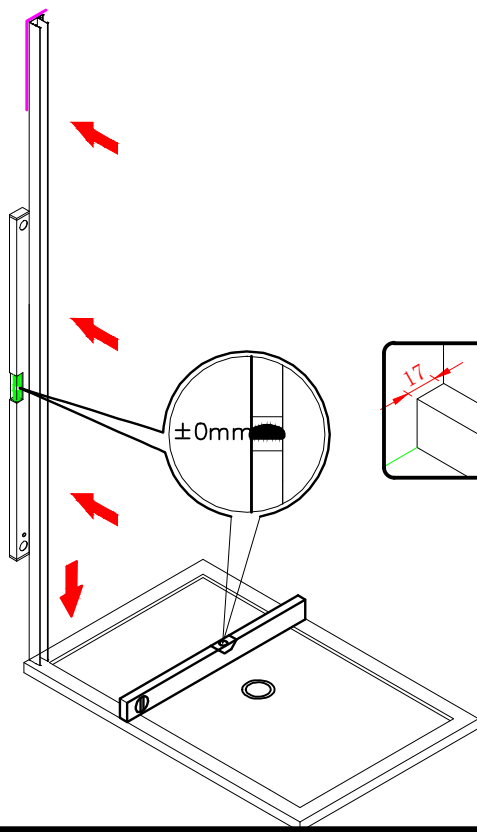

Note: Safety glass can not be re-worked.

■ Installation

Please read these instructions carefully before start of installation.

The wall post has up to 20mm of adjustment for out of true wall situations.

Ensure that the shower tray is fitted level and that after assembly of enclosure there is a full and continuous bead of sealant between the top of the shower tray and the tile joint.

- ⑰ x 1

- ⑱ x 1

- ⑳ x 3

ST4X12
- ㉑ x 3

- ㉒ x 3

- ㉓ x 4+4

∅8X30
- ㉔ x 4+4

ST5X30
- ㉕ x 3

ST4X15
- ㉖ x 1

- ㉗ x 1

- ㉘ x 1

- ㉙ x 3

This product is heavy and will require two people to install.

Ø8mm
19 x3

Ø8X30

20 x3
ST5X30