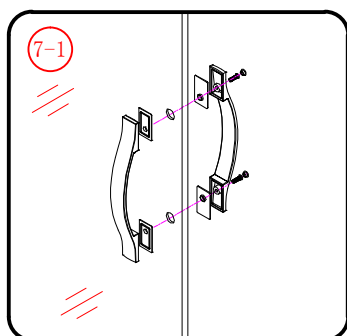

Note: Safety glass can not be re-worked.

■ Installation

Please read these instructions carefully before start of installation.

The wall post has up to 20mm of adjustment for out of true wall situations.

Ensure that the shower tray is fitted level and that after assembly of enclosure there is a full and continuous bead of sealant between the top of the shower tray and the tile joint.

ST4X15
- ㉖ x 1

- ㉗ x 1

- ㉘ x 1

- ㉙ x 3

This product is heavy and will require two people to install.

Ø8mm
19 x3

Ø8X30

20 x3
ST5X30

This product is heavy and will require two people to install.

This product is heavy and will require two people to install.

This product is heavy and will require two people to install.

This product is heavy and will require two people to install.