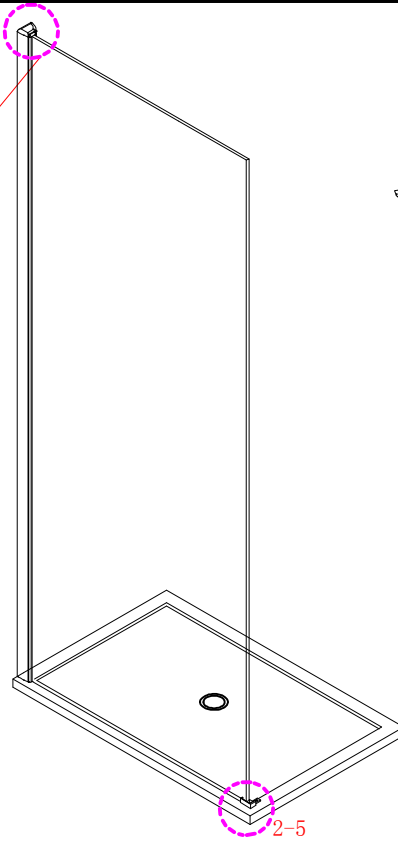

This product is heavy and will require two people to install.