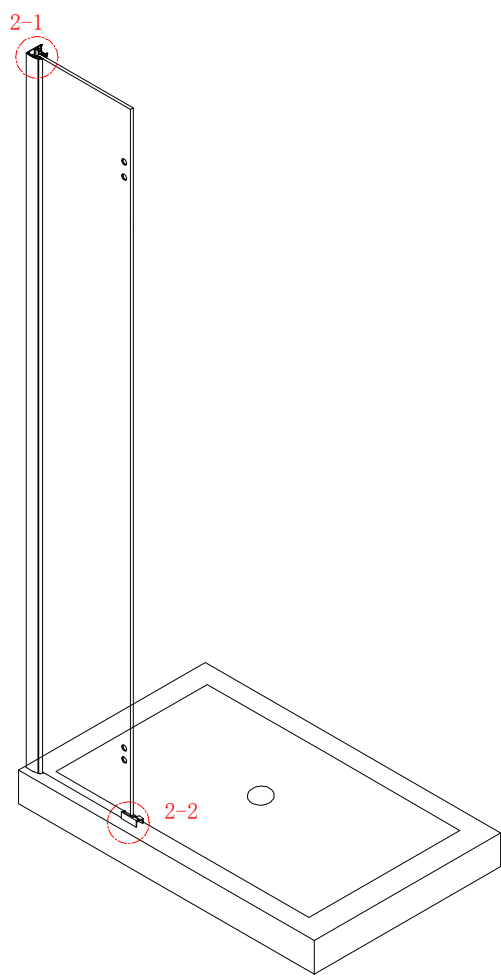

Note: Safety glass can not be re-worked.

■ Installation

Please read these instructions carefully before start of installation.

The wall post has up to 20mm of adjustment for out of true wall situations.

Ensure that the shower tray is fitted level and that after assembly of enclosure there is a full and continuous bead of sealant between the top of the shower tray and the tile joint.

- ⑰ x 1

- ⑱ x 1

- ⑳ x 3

ST4X12
- ㉑ x 3

- ㉒ x 3

- ㉓ x 4+4

∅8X30
- ㉔ x 4+4

ST5X30
- ㉕ x 3

ST4X15
- ㉖ x 1

- ㉗ x 1

- ㉘ x 1

- ㉙ x 3

This product is heavy and will require two people to install.

Ø8mm
19 x3

Ø8X30

20 x3
ST5X30