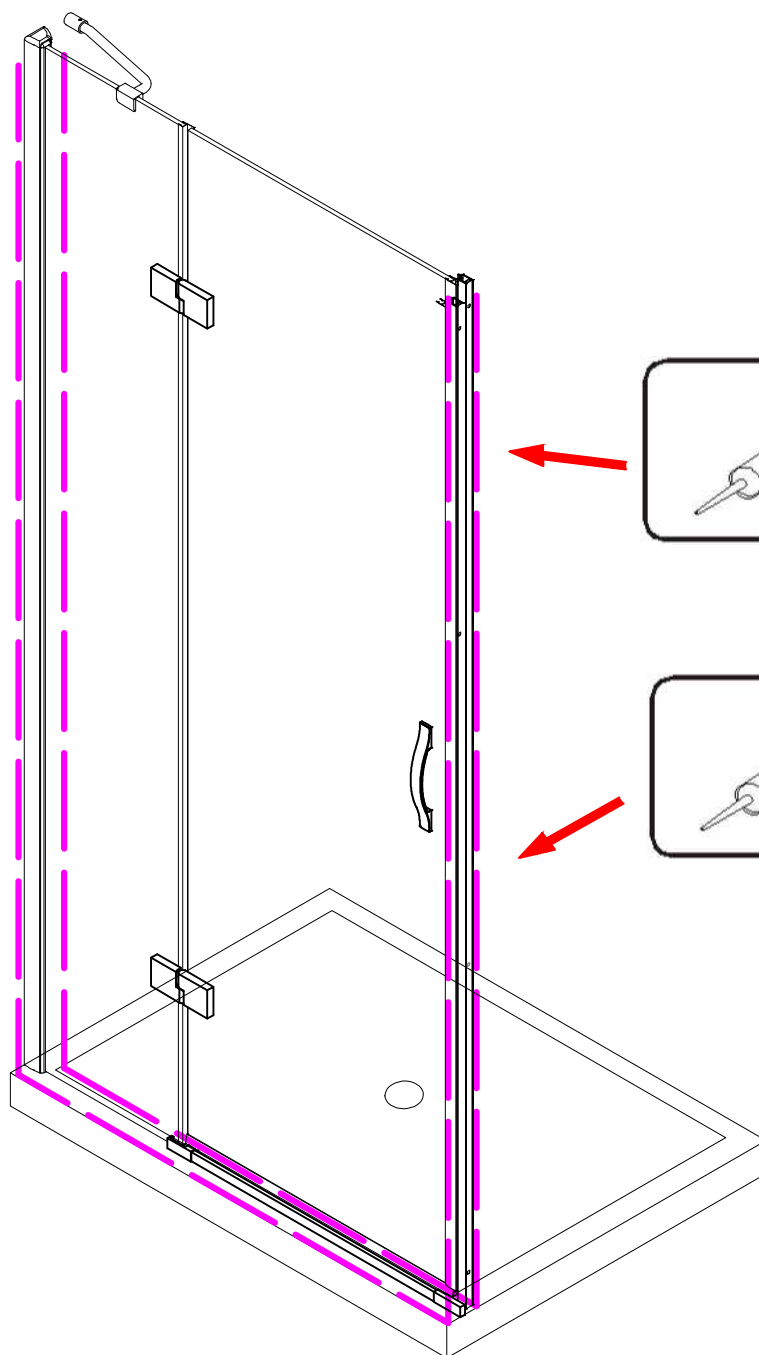

Note: Safety glass can not be re-worked.

■ Installation

Please read these instructions carefully before start of installation.

The wall post has up to 20mm of adjustment for out of true wall situations.

Ensure that the shower tray is fitted level and that after assembly of enclosure there is a full and continuous bead of sealant between the top of the shower tray and the tile joint.

ST4X15
- ㉖ x 1

- ㉗ x 1

- ㉘ x 1

- ㉙ x 3

This product is heavy and will require two people to install.

Ø8mm
19 x3

Ø8X30

20 x3
ST5X30

This product is heavy and will require two people to install.

This product is heavy and will require two people to install.

This product is heavy and will require two people to install.

This product is heavy and will require two people to install.

Installation instructions
(For VERONA-Side panel)

This product is heavy and will require two people to install.

This product is heavy and will require two people to install.

This product is heavy and will require two people to install.