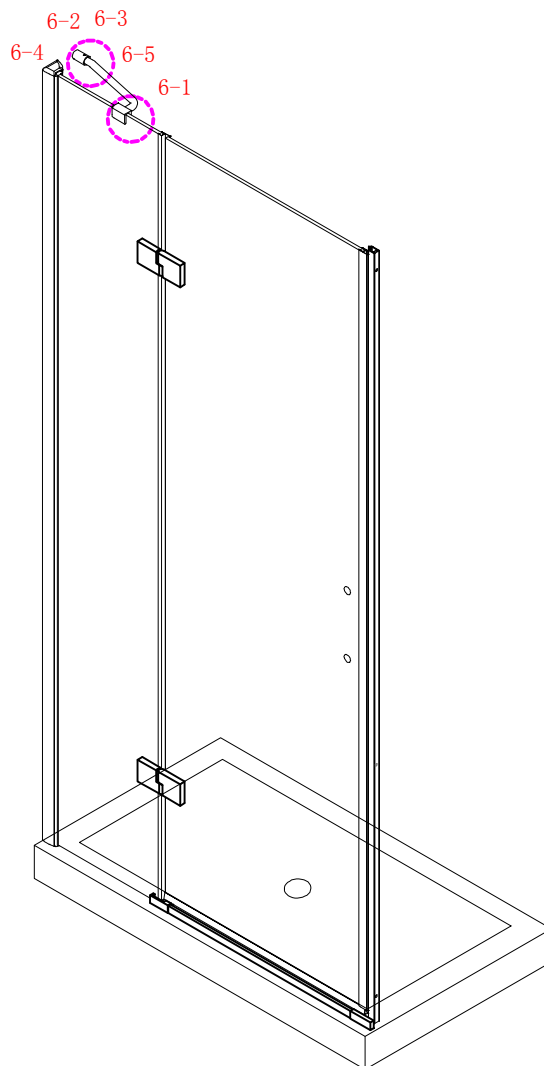

This product is heavy and will require two people to install.