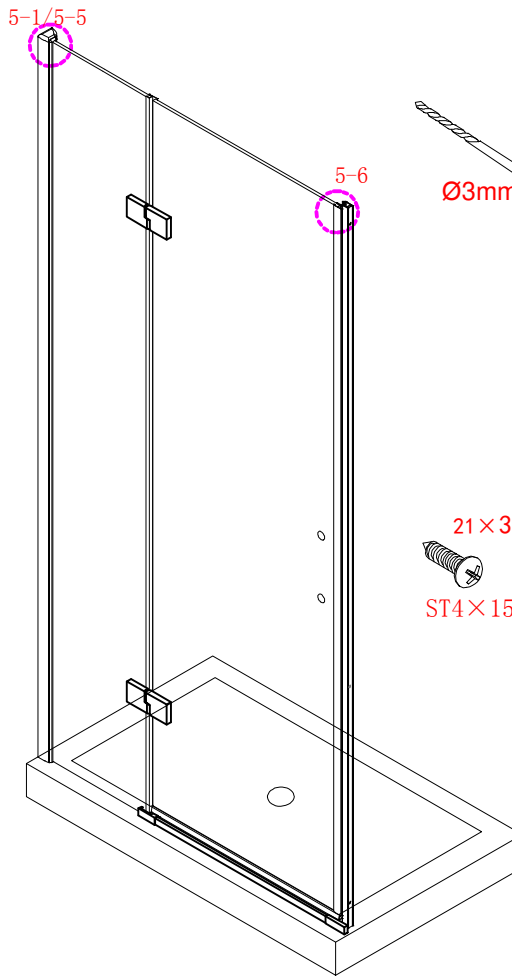

This product is heavy and will require two people to install.