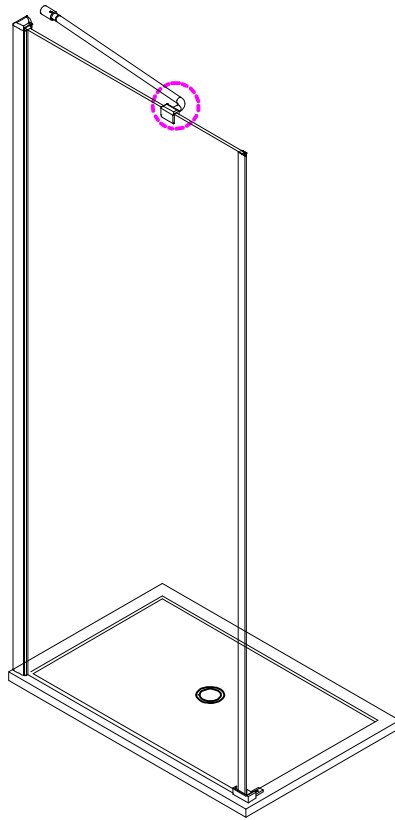

Note: Safety glass can not be re-worked.

■ Installation

Please read these instructions carefully before start of installation.

The wall post has up to 20mm of adjustment for out of true wall situations.

Ensure that the shower tray is fitted level and that after assembly of enclosure there is a full and continuous bead of sealant between the top of the shower tray and the tile joint.

- ⑰ x 1

- ⑱ x 1

- ⑳ x 3

ST4X12
- ㉑ x 3

- ㉒ x 3

- ㉓ x 4+4

∅8X30
- ㉔ x 4+4

ST5X30
- ㉕ x 3

ST4X15
- ㉖ x 1

- ㉗ x 1

- ㉘ x 1

- ㉙ x 3

This product is heavy and will require two people to install.

Ø8mm
19 x3

Ø8X30

20 x3
ST5X30

Installation instructions
(For VERONA-Side panel)

This product is heavy and will require two people to install.

This product is heavy and will require two people to install.

This product is heavy and will require two people to install.