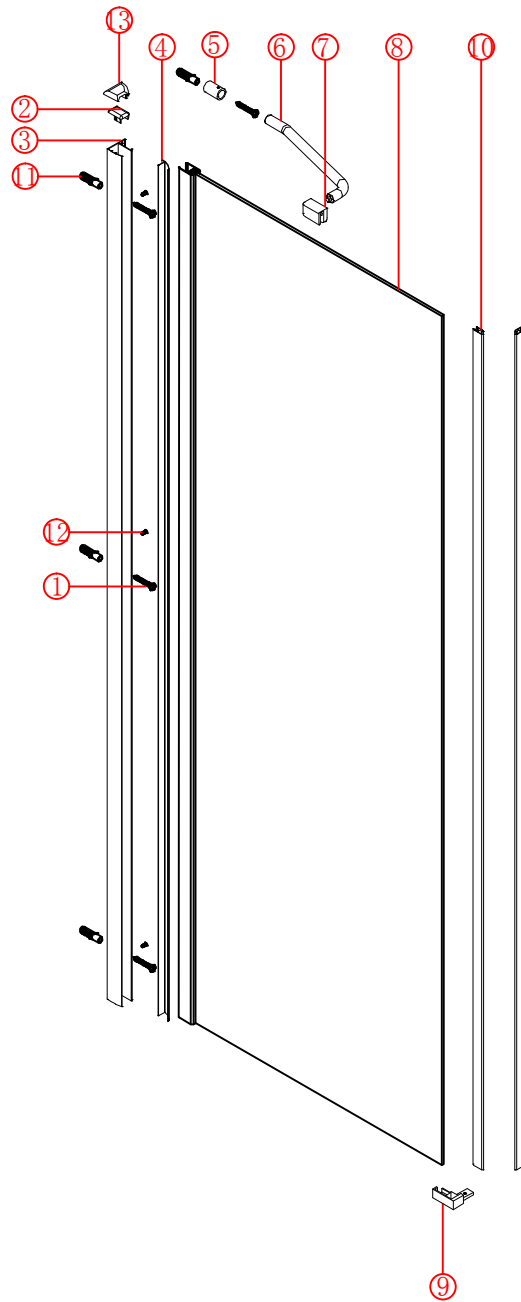

Note: Safety glass can not be re-worked.

■ Installation

Please read these instructions carefully before start of installation.

The wall post has up to 20mm of adjustment for out of true wall situations.

Ensure that the shower tray is fitted level and that after assembly of enclosure there is a full and continuous bead of sealant between the top of the shower tray and the tile joint.

■ Shower Tray Installation

The shower tray must be sited against a structural wall.

Water proof walling or tiling should be fitted so that it sits on the top of the tray rim.

■ Aftercare Instructions

After use, your shower should be cleaned with soap and water. This is particularly important in hard water districts where insoluble lime salts may be deposited and allowed to build up. Cleaners of a gritty or abrasive nature should not be used. Care should be taken to avoid contact with strong chemicals such as organic solvents and strippers.

Ø8mm
19 x3

Ø8X30

20 x3
ST5X30

This product is heavy and will require two people to install.

This product is heavy and will require two people to install.

This product is heavy and will require two people to install.

This product is heavy and will require two people to install.

Installation instructions
(For VERONA-Side panel)

This product is heavy and will require two people to install.

- Ø8mm
- 1x3 ST5X30
- 11x3 Ø8X30