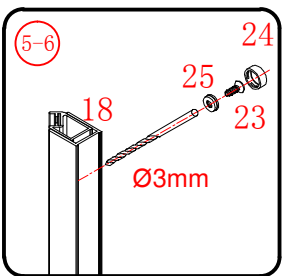

Ø8mm
19 x3

Ø8X30

20 x3
ST5X30

This product is heavy and will require two people to install.

This product is heavy and will require two people to install.

This product is heavy and will require two people to install.

This product is heavy and will require two people to install.

Installation instructions
(For VERONA-Side panel)

This product is heavy and will require two people to install.

- Ø8mm
- 1x3 ST5X30
- 11x3 Ø8X30