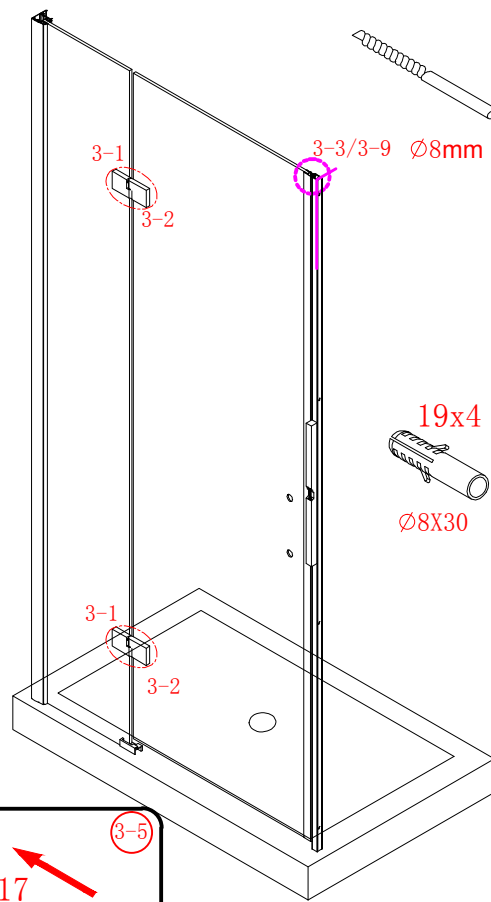

Note: Safety glass can not be re-worked.

■ Installation

Please read these instructions carefully before start of installation.

The wall post has up to 20mm of adjustment for out of true wall situations.

Ensure that the shower tray is fitted level and that after assembly of enclosure there is a full and continuous bead of sealant between the top of the shower tray and the tile joint.

Ø8mm
19 x3

Ø8X30

20 x3
ST5X30

This product is heavy and will require two people to install.

This product is heavy and will require two people to install.

This product is heavy and will require two people to install.

This product is heavy and will require two people to install.

Installation instructions
(For VERONA-Side panel)

This product is heavy and will require two people to install.

- Ø8mm
- 1x3 ST5X30
- 11x3 Ø8X30