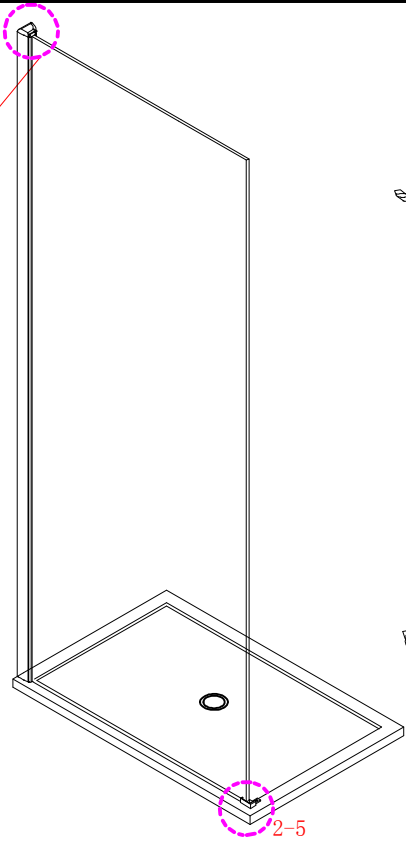

Note: Safety glass can not be re-worked.

■ Installation

Please read these instructions carefully before start of installation.

The wall post has up to 20mm of adjustment for out of true wall situations.

Ensure that the shower tray is fitted level and that after assembly of enclosure there is a full and continuous bead of sealant between the top of the shower tray and the tile joint.

Ø8mm
19 x3

Ø8X30

20 x3
ST5X30

This product is heavy and will require two people to install.

This product is heavy and will require two people to install.

This product is heavy and will require two people to install.

This product is heavy and will require two people to install.

Installation instructions
(For VERONA-Side panel)

This product is heavy and will require two people to install.

- Ø8mm
- 1x3 ST5X30
- 11x3 Ø8X30