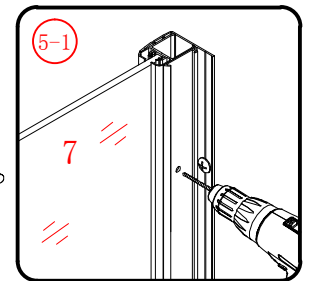

Ø8mm
19 x3

Ø8X30

20 x3
ST5X30

This product is heavy and will require two people to install.

This product is heavy and will require two people to install.

This product is heavy and will require two people to install.

This product is heavy and will require two people to install.

Installation instructions
(For VERONA-Side panel)

This product is heavy and will require two people to install.

- Ø8mm
- 1x3 ST5X30
- 11x3 Ø8X30