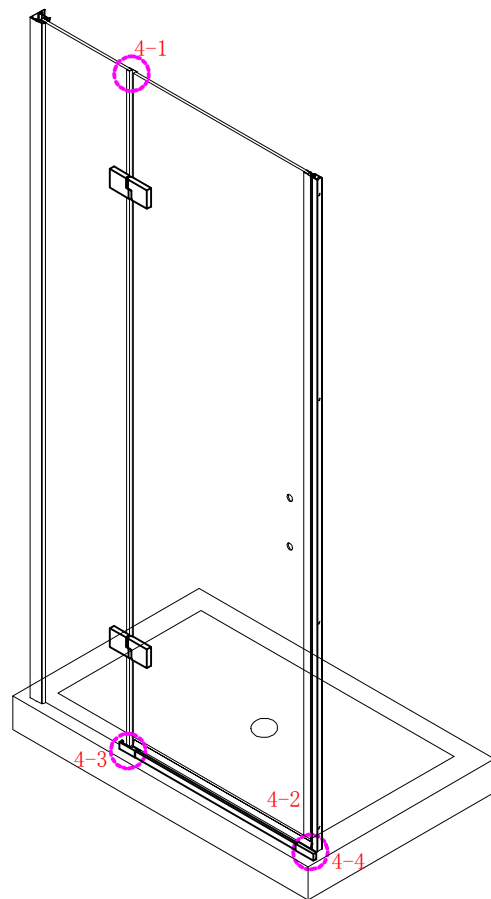

Note: Safety glass can not be re-worked.

■ Installation

Please read these instructions carefully before start of installation.

The wall post has up to 20mm of adjustment for out of true wall situations.

Ensure that the shower tray is fitted level and that after assembly of enclosure there is a full and continuous bead of sealant between the top of the shower tray and the tile joint.

Ø8mm
19 x3

Ø8X30

20 x3
ST5X30

This product is heavy and will require two people to install.

This product is heavy and will require two people to install.

This product is heavy and will require two people to install.

This product is heavy and will require two people to install.

Installation instructions
(For VERONA-Side panel)

This product is heavy and will require two people to install.

- Ø8mm
- 1x3 ST5X30
- 11x3 Ø8X30