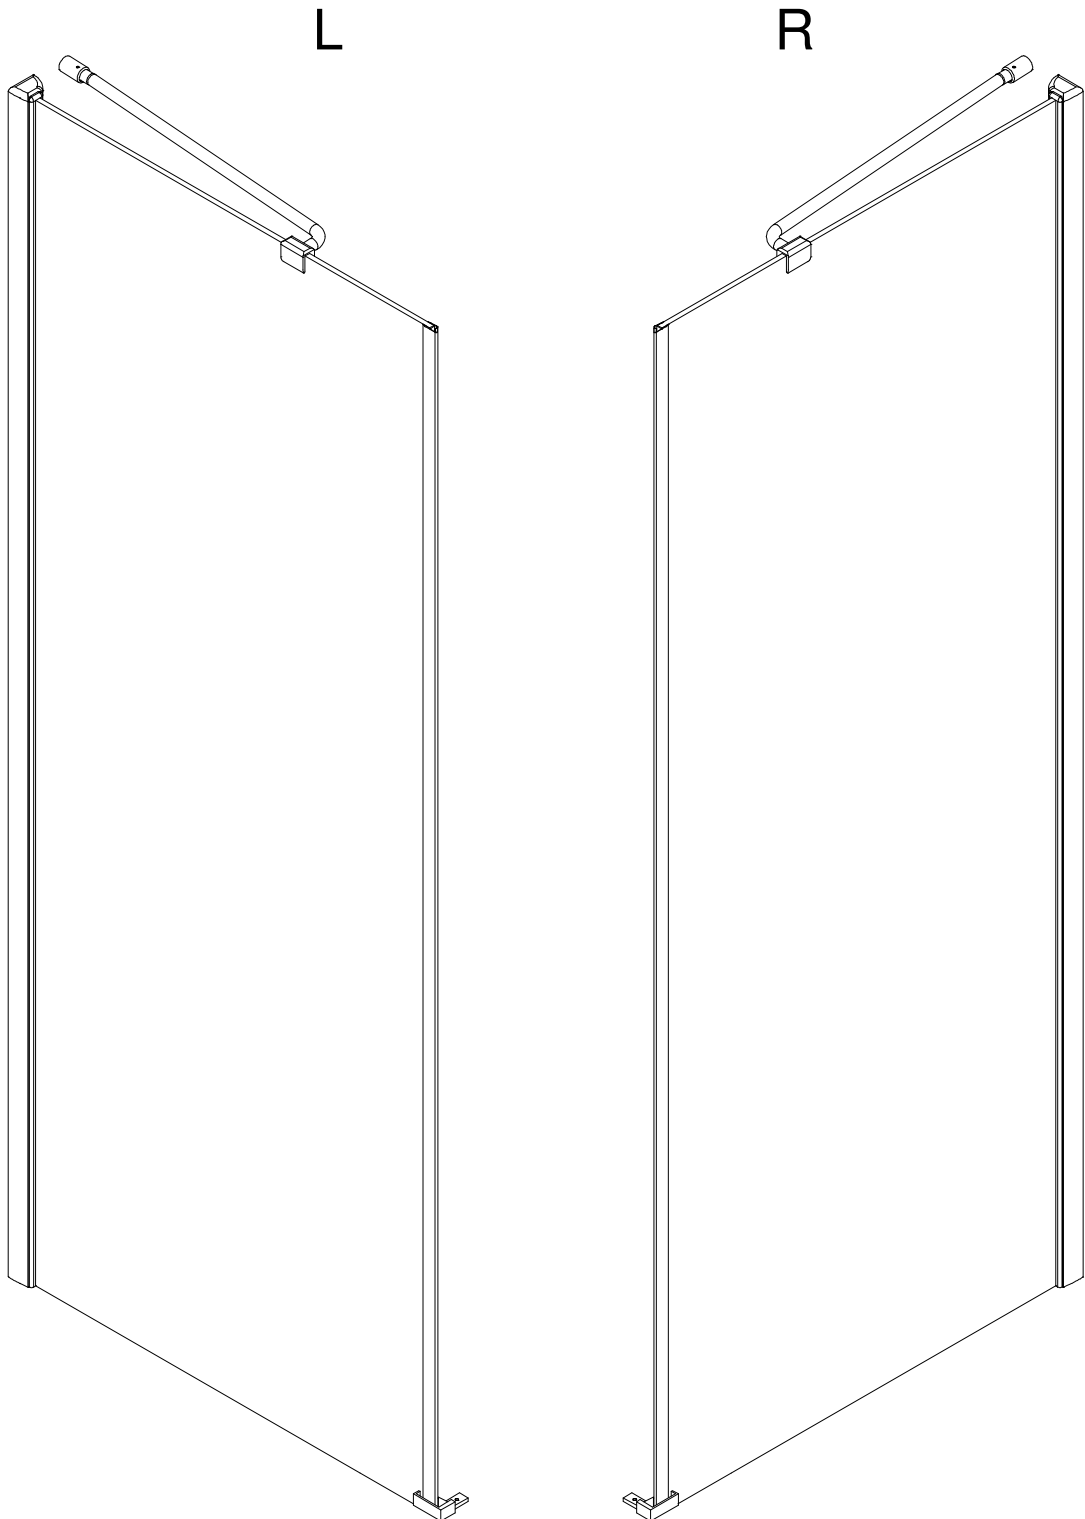

CEZARES®

Hinged door

Installation instructions

(For BERGAMO-60/(30/40/50/60))

BERGAMO-13

BERGAMO-A-1/BERGAMO-AH-1

BERGAMO-A-2/BERGAMO-AH-2

■ General Information

Note: Safety glass can not be re-worked.

■ Installation

Please read these instructions carefully before start of installation.

The wall post has up to 20mm of adjustment for out of true wall situations.

Ensure that the shower tray is fitted level and that after assembly of enclosure there is a full and continuous bead of sealant between the top of the shower tray and the tile joint.

Ø8mm
19 x3

Ø8X30

20 x3
ST5X30

This product is heavy and will require two people to install.

This product is heavy and will require two people to install.

This product is heavy and will require two people to install.

This product is heavy and will require two people to install.

Installation instructions
(For VERONA-Side panel)

This product is heavy and will require two people to install.

- Ø8mm
- 1x3 ST5X30
- 11x3 Ø8X30