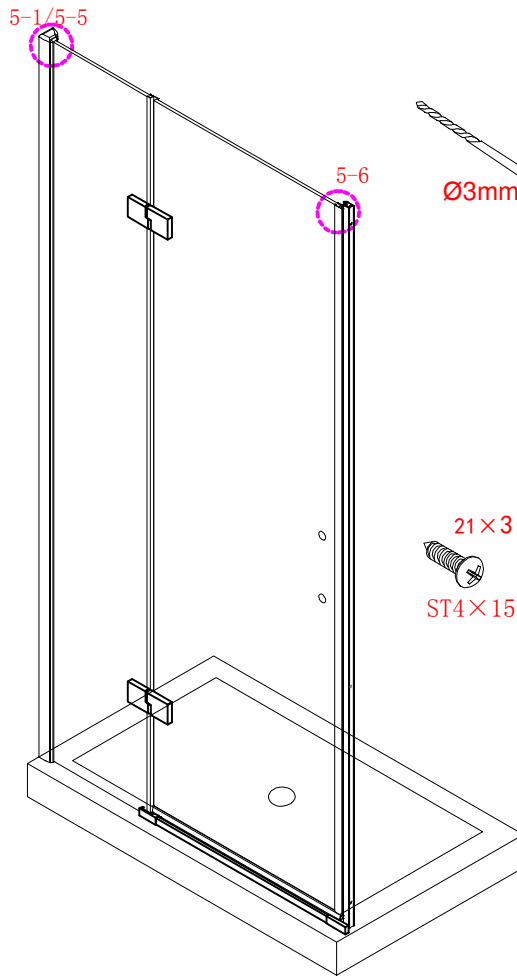

Note: Safety glass can not be re-worked.

■ Installation

Please read these instructions carefully before start of installation.

The wall post has up to 20mm of adjustment for out of true wall situations.

Ensure that the shower tray is fitted level and that after assembly of enclosure there is a full and continuous bead of sealant between the top of the shower tray and the tile joint.

⑨ x 2

⑩ x 1

⑪ x 1

L/R

⑫ x 1

⑬ x 1

⑭ x 1

L/R
- ⑮ x 1

Ø8mm
19 x3

Ø8X30

20 x3
ST5X30

This product is heavy and will require two people to install.

This product is heavy and will require two people to install.

This product is heavy and will require two people to install.

This product is heavy and will require two people to install.

Installation instructions
(For VERONA-Side panel)

This product is heavy and will require two people to install.

- Ø8mm
- 1x3 ST5X30
- 11x3 Ø8X30