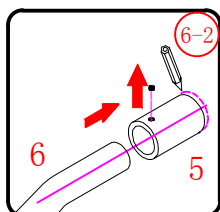

Ø8mm
19 x3

Ø8X30

20 x3
ST5X30

This product is heavy and will require two people to install.

This product is heavy and will require two people to install.

This product is heavy and will require two people to install.

This product is heavy and will require two people to install.

Installation instructions
(For VERONA-Side panel)

This product is heavy and will require two people to install.

- Ø8mm
- 1x3 ST5X30
- 11x3 Ø8X30