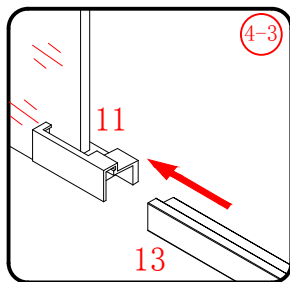

Ø8mm
19 x3

Ø8X30

20 x3
ST5X30

This product is heavy and will require two people to install.

This product is heavy and will require two people to install.

This product is heavy and will require two people to install.

This product is heavy and will require two people to install.

Installation instructions
(For VERONA-Side panel)

This product is heavy and will require two people to install.

- Ø8mm
- 1x3 ST5X30
- 11x3 Ø8X30