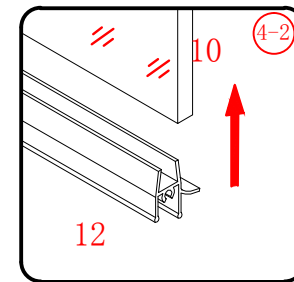

Ø8mm
19 x3

Ø8X30

20 x3
ST5X30

This product is heavy and will require two people to install.

This product is heavy and will require two people to install.

This product is heavy and will require two people to install.

This product is heavy and will require two people to install.

Installation instructions
(For VERONA-Side panel)

This product is heavy and will require two people to install.

- Ø8mm
- 1x3 ST5X30
- 11x3 Ø8X30