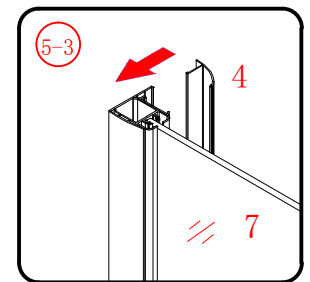

Ø8mm
19 x3

Ø8X30

20 x3
ST5X30

This product is heavy and will require two people to install.

This product is heavy and will require two people to install.

This product is heavy and will require two people to install.

This product is heavy and will require two people to install.

Installation instructions
(For VERONA-Side panel)

This product is heavy and will require two people to install.

- Ø8mm
- 1x3 ST5X30
- 11x3 Ø8X30