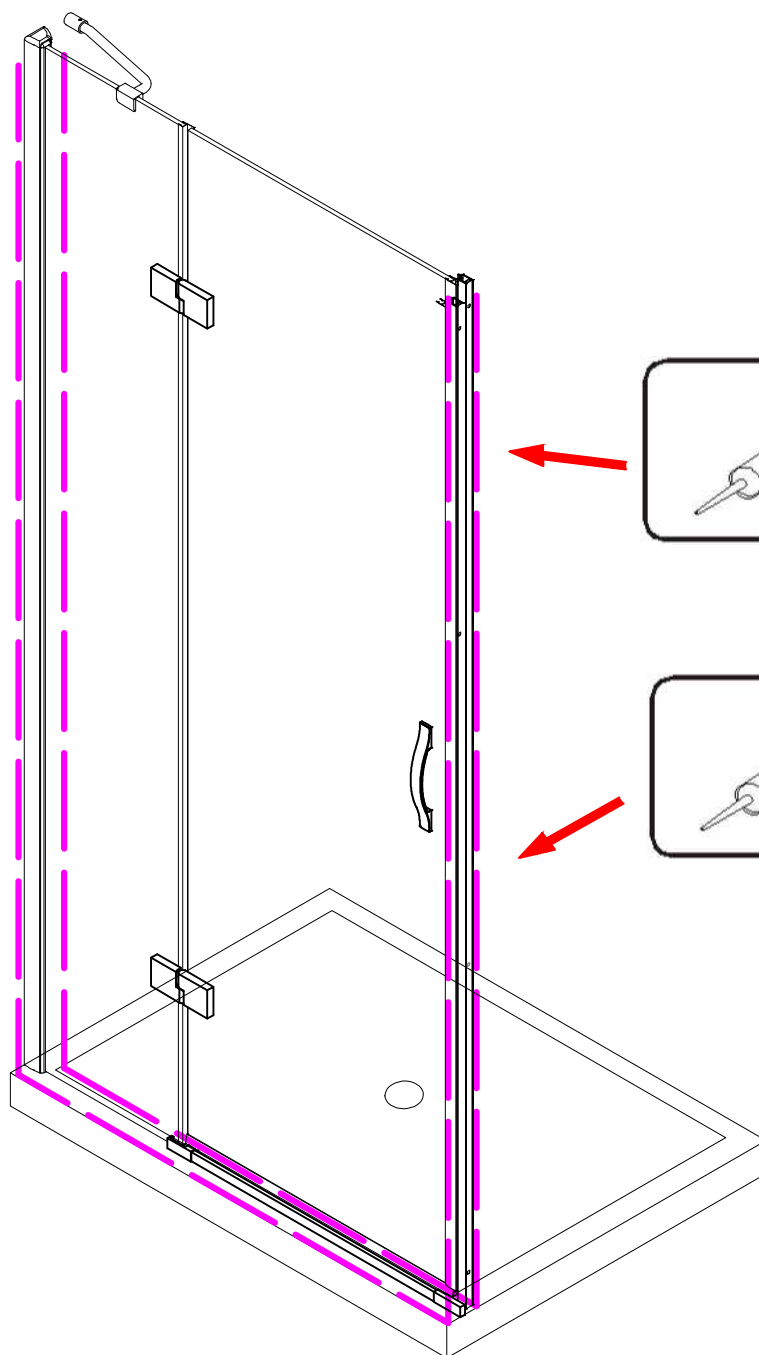

Note: Safety glass can not be re-worked.

■ Installation

Please read these instructions carefully before start of installation.

The wall post has up to 20mm of adjustment for out of true wall situations.

Ensure that the shower tray is fitted level and that after assembly of enclosure there is a full and continuous bead of sealant between the top of the shower tray and the tile joint.

Ø8mm
19 x3

Ø8X30

20 x3
ST5X30

This product is heavy and will require two people to install.

This product is heavy and will require two people to install.

This product is heavy and will require two people to install.

This product is heavy and will require two people to install.

Installation instructions
(For VERONA-Side panel)

This product is heavy and will require two people to install.

- Ø8mm
- 1x3 ST5X30
- 11x3 Ø8X30