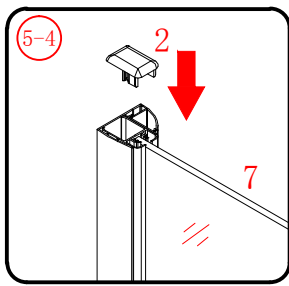

Ø8mm
19 x3

Ø8X30

20 x3
ST5X30

This product is heavy and will require two people to install.

This product is heavy and will require two people to install.

This product is heavy and will require two people to install.

This product is heavy and will require two people to install.

Installation instructions
(For VERONA-Side panel)

This product is heavy and will require two people to install.

- Ø8mm
- 1x3 ST5X30
- 11x3 Ø8X30