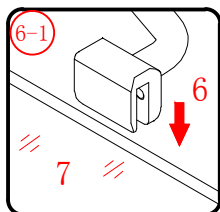

Ø8mm
19 x3

Ø8X30

20 x3
ST5X30

This product is heavy and will require two people to install.

This product is heavy and will require two people to install.

This product is heavy and will require two people to install.

This product is heavy and will require two people to install.

Installation instructions
(For VERONA-Side panel)

This product is heavy and will require two people to install.

- Ø8mm
- 1x3 ST5X30
- 11x3 Ø8X30