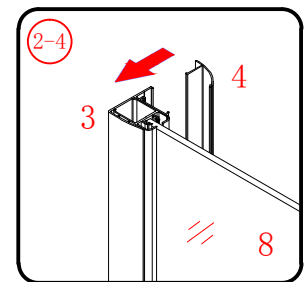

Ø8mm
19 x3

Ø8X30

20 x3
ST5X30

This product is heavy and will require two people to install.

This product is heavy and will require two people to install.

This product is heavy and will require two people to install.

This product is heavy and will require two people to install.

Installation instructions
(For VERONA-Side panel)

This product is heavy and will require two people to install.

- Ø8mm
- 1x3 ST5X30
- 11x3 Ø8X30

- 12x3 ST4x15

This product is heavy and will require two people to install.

This product is heavy and will require two people to install.