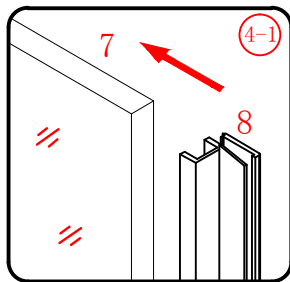

Ø8mm
19 x3

Ø8X30

20 x3
ST5X30

This product is heavy and will require two people to install.

This product is heavy and will require two people to install.

This product is heavy and will require two people to install.

This product is heavy and will require two people to install.

Installation instructions
(For VERONA-Side panel)

This product is heavy and will require two people to install.

- Ø8mm
- 1x3 ST5X30
- 11x3 Ø8X30