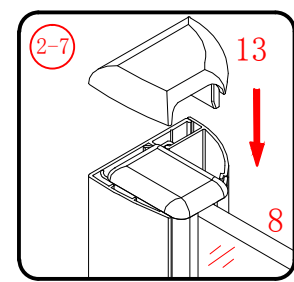

Ø8mm
19 x3

Ø8X30

20 x3
ST5X30

This product is heavy and will require two people to install.

This product is heavy and will require two people to install.

This product is heavy and will require two people to install.

This product is heavy and will require two people to install.

Installation instructions
(For VERONA-Side panel)

This product is heavy and will require two people to install.

- Ø8mm
- 1x3 ST5X30
- 11x3 Ø8X30

- 12x3 ST4x15

This product is heavy and will require two people to install.

This product is heavy and will require two people to install.