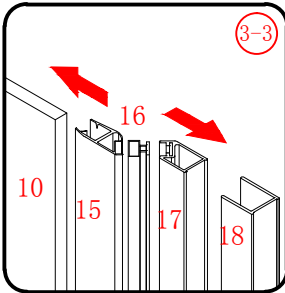

⑯ x 1

⑰ x 1

⑱ x 1

㉓ x 3

ST4X12

㉔ x 3

㉕ x 3

This product is heavy and will require two people to install.

Ø8mm
19 x3

Ø8X30

20 x3
ST5X30

This product is heavy and will require two people to install.

This product is heavy and will require two people to install.

This product is heavy and will require two people to install.

This product is heavy and will require two people to install.

Installation instructions
(For VERONA-Side panel)

This product is heavy and will require two people to install.

- Ø8mm
- 1x3 ST5X30
- 11x3 Ø8X30