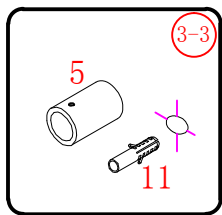

This product is heavy and will require two people to install.