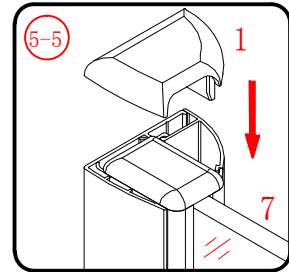

Ø8mm
19 x3

Ø8X30

20 x3
ST5X30

This product is heavy and will require two people to install.

This product is heavy and will require two people to install.

This product is heavy and will require two people to install.

This product is heavy and will require two people to install.

Installation instructions
(For VERONA-Side panel)

This product is heavy and will require two people to install.

- Ø8mm
- 1x3 ST5X30
- 11x3 Ø8X30