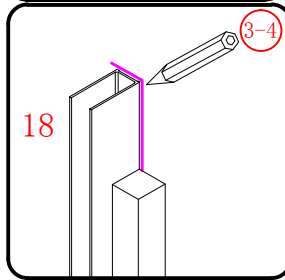

Ø8mm
19 x3

Ø8X30

20 x3
ST5X30

This product is heavy and will require two people to install.

This product is heavy and will require two people to install.

This product is heavy and will require two people to install.

This product is heavy and will require two people to install.

Installation instructions
(For VERONA-Side panel)

This product is heavy and will require two people to install.

- Ø8mm
- 1x3 ST5X30
- 11x3 Ø8X30