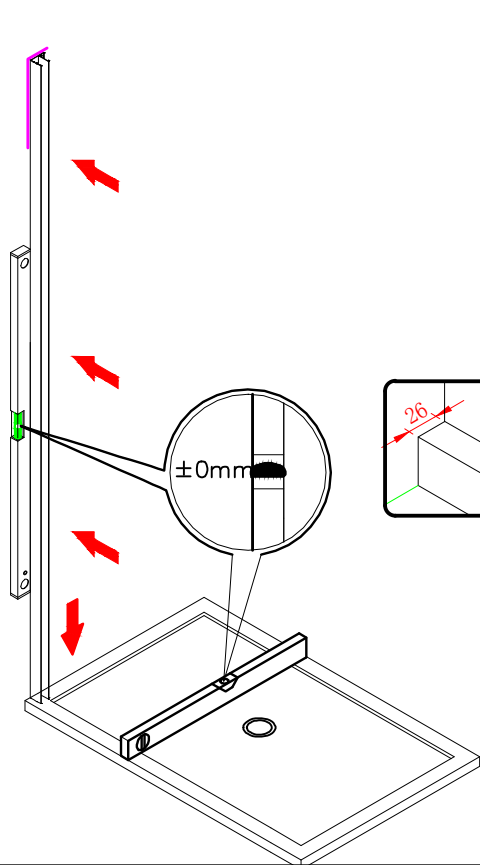

Note: Safety glass can not be re-worked.

■ Installation

Please read these instructions carefully before start of installation.

The wall post has up to 20mm of adjustment for out of true wall situations.

Ensure that the shower tray is fitted level and that after assembly of enclosure there is a full and continuous bead of sealant between the top of the shower tray and the tile joint.

Ø8mm
19 x3

Ø8X30

20 x3
ST5X30

This product is heavy and will require two people to install.

This product is heavy and will require two people to install.

This product is heavy and will require two people to install.

This product is heavy and will require two people to install.

Installation instructions
(For VERONA-Side panel)

This product is heavy and will require two people to install.

- Ø8mm
- 1x3 ST5X30
- 11x3 Ø8X30