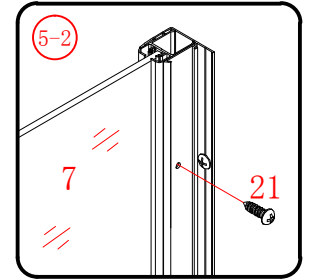

Ø8mm
19 x3

Ø8X30

20 x3
ST5X30

This product is heavy and will require two people to install.

This product is heavy and will require two people to install.

This product is heavy and will require two people to install.

This product is heavy and will require two people to install.

Installation instructions
(For VERONA-Side panel)

This product is heavy and will require two people to install.

- Ø8mm
- 1x3 ST5X30
- 11x3 Ø8X30