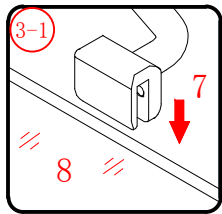

Ø8mm
19 x3

Ø8X30

20 x3
ST5X30

This product is heavy and will require two people to install.

This product is heavy and will require two people to install.

This product is heavy and will require two people to install.

This product is heavy and will require two people to install.

Installation instructions
(For VERONA-Side panel)

This product is heavy and will require two people to install.

- Ø8mm
- 1x3 ST5X30
- 11x3 Ø8X30

- 12x3 ST4x15

This product is heavy and will require two people to install.

This product is heavy and will require two people to install.