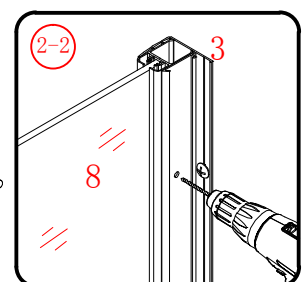

Ø8mm
19 x3

Ø8X30

20 x3
ST5X30

This product is heavy and will require two people to install.

This product is heavy and will require two people to install.

This product is heavy and will require two people to install.

This product is heavy and will require two people to install.

Installation instructions
(For VERONA-Side panel)

This product is heavy and will require two people to install.

- Ø8mm
- 1x3 ST5X30
- 11x3 Ø8X30

- 12x3 ST4x15

This product is heavy and will require two people to install.

This product is heavy and will require two people to install.