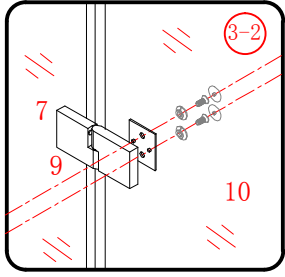

Ø8mm
19 x3

Ø8X30

20 x3
ST5X30

This product is heavy and will require two people to install.

This product is heavy and will require two people to install.

This product is heavy and will require two people to install.

This product is heavy and will require two people to install.

Installation instructions
(For VERONA-Side panel)

This product is heavy and will require two people to install.

- Ø8mm
- 1x3 ST5X30
- 11x3 Ø8X30