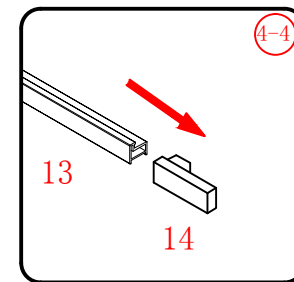

Ø8mm
19 x3

Ø8X30

20 x3
ST5X30

This product is heavy and will require two people to install.

This product is heavy and will require two people to install.

This product is heavy and will require two people to install.

This product is heavy and will require two people to install.

Installation instructions
(For VERONA-Side panel)

This product is heavy and will require two people to install.

- Ø8mm
- 1x3 ST5X30
- 11x3 Ø8X30