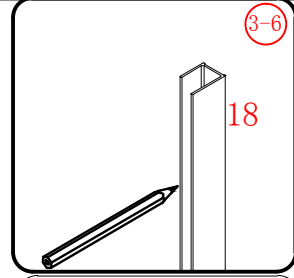

⑨ x 2

⑩ x 1

⑪ x 1

L/R

⑫ x 1

⑬ x 1

⑭ x 1

L/R
- ⑮ x 1

⑯ x 1

⑰ x 1

⑱ x 1

㉓ x 3

ST4X12

㉔ x 3

㉕ x 3

This product is heavy and will require two people to install.

Ø8mm
19 x3

Ø8X30

20 x3
ST5X30

This product is heavy and will require two people to install.

This product is heavy and will require two people to install.

This product is heavy and will require two people to install.

This product is heavy and will require two people to install.

Installation instructions
(For VERONA-Side panel)

This product is heavy and will require two people to install.

- Ø8mm
- 1x3 ST5X30
- 11x3 Ø8X30