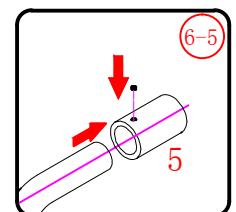

Ø8mm
19 x3

Ø8X30

20 x3
ST5X30

This product is heavy and will require two people to install.

This product is heavy and will require two people to install.

This product is heavy and will require two people to install.

This product is heavy and will require two people to install.

Installation instructions
(For VERONA-Side panel)

This product is heavy and will require two people to install.

- Ø8mm
- 1x3 ST5X30
- 11x3 Ø8X30