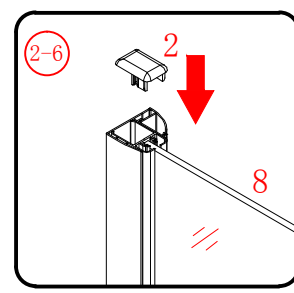

Ø8mm
19 x3

Ø8X30

20 x3
ST5X30

This product is heavy and will require two people to install.

This product is heavy and will require two people to install.

This product is heavy and will require two people to install.

This product is heavy and will require two people to install.

Installation instructions
(For VERONA-Side panel)

This product is heavy and will require two people to install.

- Ø8mm
- 1x3 ST5X30
- 11x3 Ø8X30

- 12x3 ST4x15

This product is heavy and will require two people to install.

This product is heavy and will require two people to install.