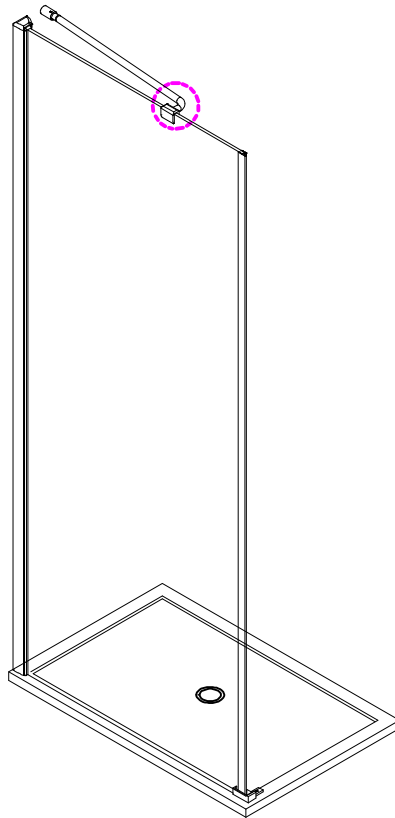

This product is heavy and will require two people to install.