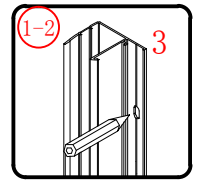

Ø8mm
19 x3

Ø8X30

20 x3
ST5X30

This product is heavy and will require two people to install.

This product is heavy and will require two people to install.

This product is heavy and will require two people to install.

This product is heavy and will require two people to install.

Installation instructions
(For VERONA-Side panel)

This product is heavy and will require two people to install.

- Ø8mm
- 1x3 ST5X30
- 11x3 Ø8X30

- 12x3 ST4x15

This product is heavy and will require two people to install.

This product is heavy and will require two people to install.