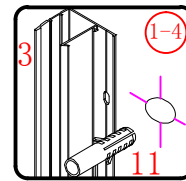

Ø8mm
19 x3

Ø8X30

20 x3
ST5X30

This product is heavy and will require two people to install.

This product is heavy and will require two people to install.

This product is heavy and will require two people to install.

This product is heavy and will require two people to install.

Installation instructions
(For VERONA-Side panel)

This product is heavy and will require two people to install.

- Ø8mm
- 1x3 ST5X30
- 11x3 Ø8X30

- 12x3 ST4x15

This product is heavy and will require two people to install.

This product is heavy and will require two people to install.