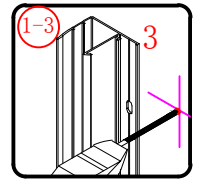

Ø8mm
19 x3

Ø8X30

20 x3
ST5X30

This product is heavy and will require two people to install.

This product is heavy and will require two people to install.

This product is heavy and will require two people to install.

This product is heavy and will require two people to install.

Installation instructions
(For VERONA-Side panel)

This product is heavy and will require two people to install.

- Ø8mm
- 1x3 ST5X30
- 11x3 Ø8X30

- 12x3 ST4x15

This product is heavy and will require two people to install.

This product is heavy and will require two people to install.