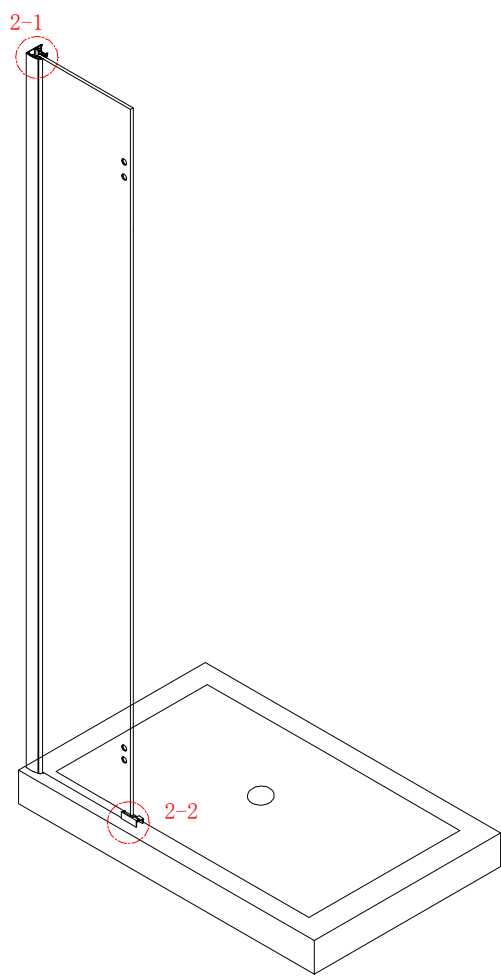

This product is heavy and will require two people to install.