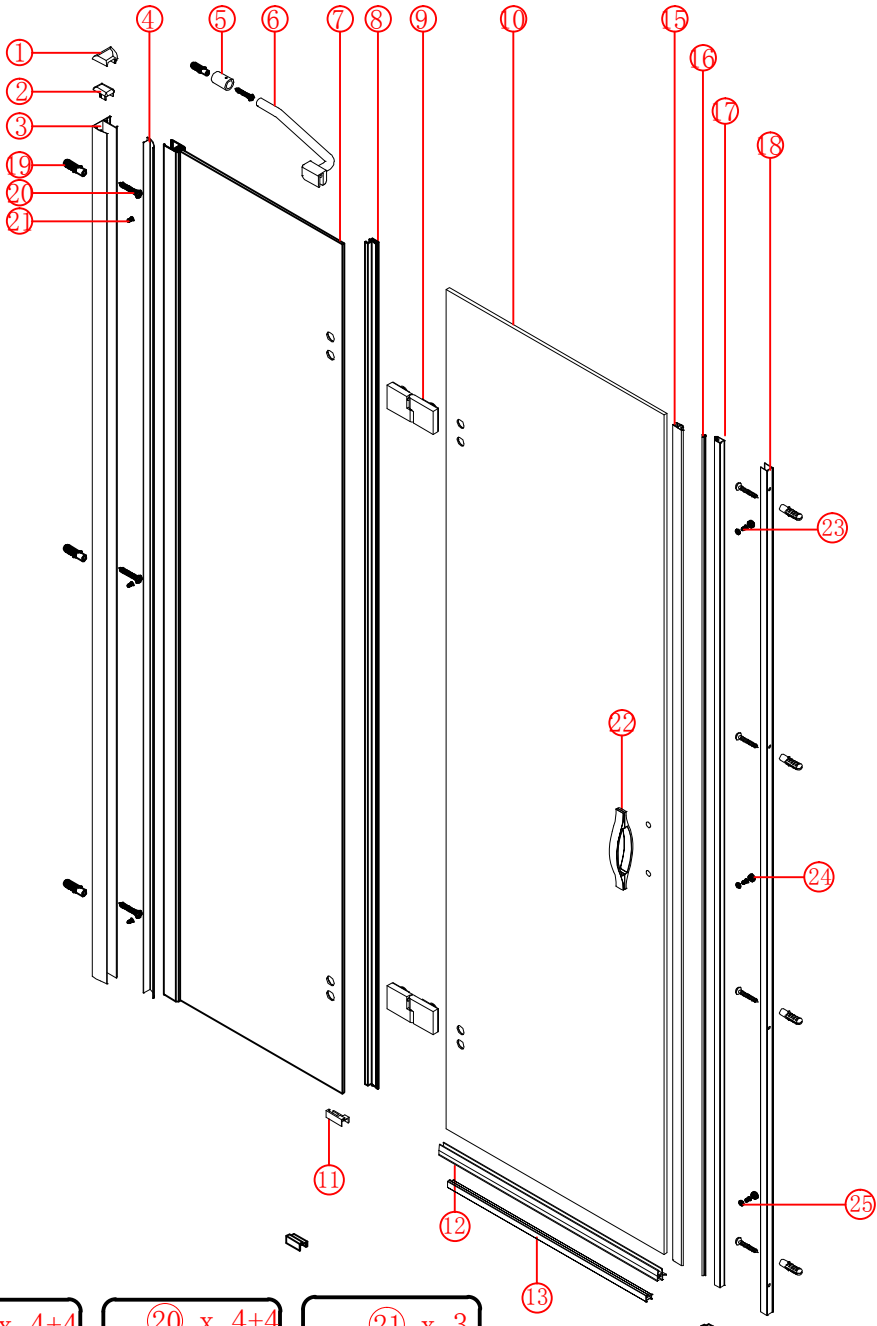

Note: Safety glass can not be re-worked.

■ Installation

Please read these instructions carefully before start of installation.

The wall post has up to 20mm of adjustment for out of true wall situations.

Ensure that the shower tray is fitted level and that after assembly of enclosure there is a full and continuous bead of sealant between the top of the shower tray and the tile joint.

- ⑱ x 4+4

∅8X30

⑳ x 4+4

ST5X30

㉑ x 3

ST4X15

㉒ x 1

- ① x 2