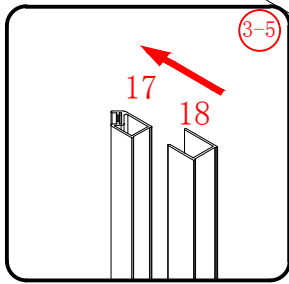

⑨ x 2

⑩ x 1

⑪ x 1

L/R

⑫ x 1

⑬ x 1

⑭ x 1

L/R
- ⑮ x 1

⑯ x 1

⑰ x 1

⑱ x 1

㉓ x 3

ST4X12

㉔ x 3

㉕ x 3

This product is heavy and will require two people to install.

Ø8mm
19 x3

Ø8X30

20 x3
ST5X30

This product is heavy and will require two people to install.

This product is heavy and will require two people to install.

This product is heavy and will require two people to install.

This product is heavy and will require two people to install.

Installation instructions
(For VERONA-Side panel)

This product is heavy and will require two people to install.

- Ø8mm
- 1x3 ST5X30
- 11x3 Ø8X30