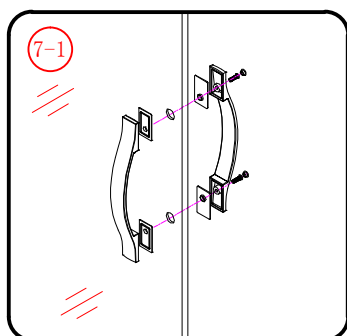

Ø8mm
19 x3

Ø8X30

20 x3
ST5X30

This product is heavy and will require two people to install.

This product is heavy and will require two people to install.

This product is heavy and will require two people to install.

This product is heavy and will require two people to install.

Installation instructions
(For VERONA-Side panel)

This product is heavy and will require two people to install.

- Ø8mm
- 1x3 ST5X30
- 11x3 Ø8X30