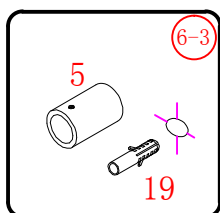

⑯ x 1

⑰ x 1

⑱ x 1

㉓ x 3

ST4X12

㉔ x 3

㉕ x 3

This product is heavy and will require two people to install.

Ø8mm
19 x3

Ø8X30

20 x3
ST5X30

This product is heavy and will require two people to install.

This product is heavy and will require two people to install.

This product is heavy and will require two people to install.

This product is heavy and will require two people to install.

Installation instructions
(For VERONA-Side panel)

This product is heavy and will require two people to install.

- Ø8mm
- 1x3 ST5X30
- 11x3 Ø8X30