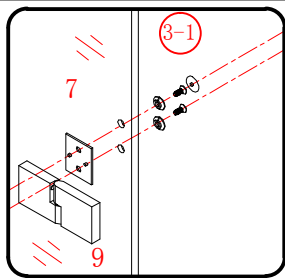

Ø8mm
19 x3

Ø8X30

20 x3
ST5X30

This product is heavy and will require two people to install.

This product is heavy and will require two people to install.

This product is heavy and will require two people to install.

This product is heavy and will require two people to install.

Installation instructions
(For VERONA-Side panel)

This product is heavy and will require two people to install.

- Ø8mm
- 1x3 ST5X30
- 11x3 Ø8X30