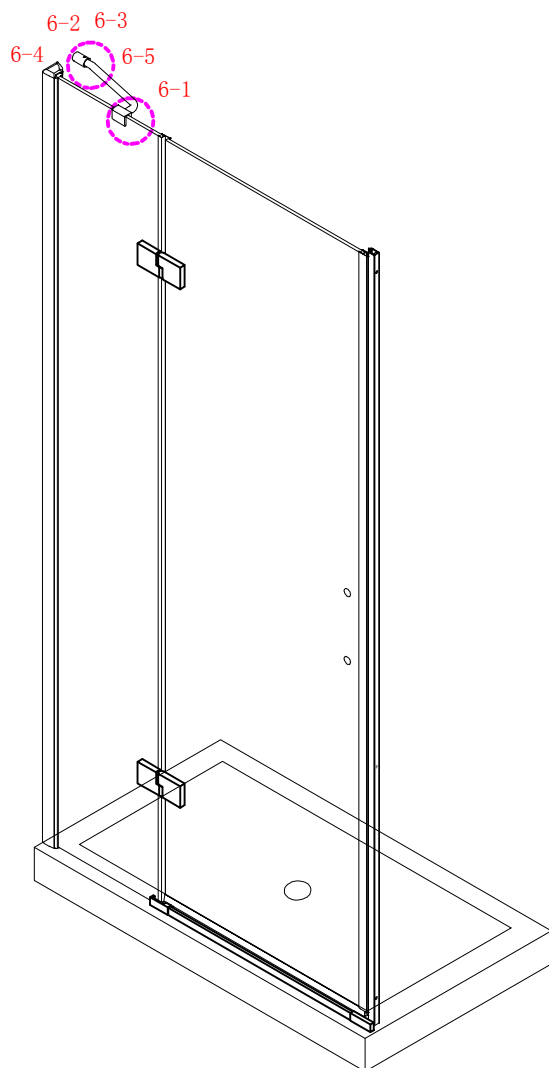

Note: Safety glass can not be re-worked.

■ Installation

Please read these instructions carefully before start of installation.

The wall post has up to 20mm of adjustment for out of true wall situations.

Ensure that the shower tray is fitted level and that after assembly of enclosure there is a full and continuous bead of sealant between the top of the shower tray and the tile joint.

Ø8mm
19 x3

Ø8X30

20 x3
ST5X30

This product is heavy and will require two people to install.

This product is heavy and will require two people to install.

This product is heavy and will require two people to install.

This product is heavy and will require two people to install.

Installation instructions
(For VERONA-Side panel)

This product is heavy and will require two people to install.

- Ø8mm
- 1x3 ST5X30
- 11x3 Ø8X30