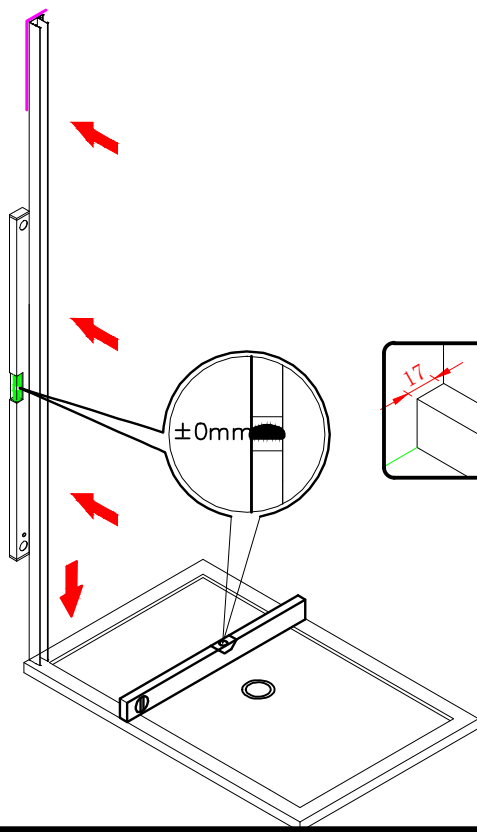

Ø8mm
19 x3

Ø8X30

20 x3
ST5X30