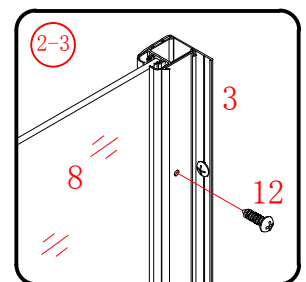

Ø8mm
19 x3

Ø8X30

20 x3
ST5X30

This product is heavy and will require two people to install.

This product is heavy and will require two people to install.

This product is heavy and will require two people to install.

This product is heavy and will require two people to install.

Installation instructions
(For VERONA-Side panel)

This product is heavy and will require two people to install.

- Ø8mm
- 1x3 ST5X30
- 11x3 Ø8X30

- 12x3 ST4x15

This product is heavy and will require two people to install.

This product is heavy and will require two people to install.