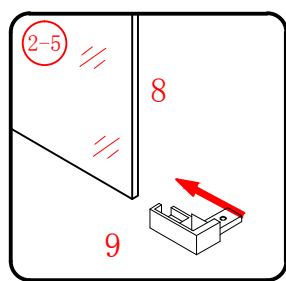

Ø8mm
19 x3

Ø8X30

20 x3
ST5X30

This product is heavy and will require two people to install.

This product is heavy and will require two people to install.

This product is heavy and will require two people to install.

This product is heavy and will require two people to install.

Installation instructions
(For VERONA-Side panel)

This product is heavy and will require two people to install.

- Ø8mm
- 1x3 ST5X30
- 11x3 Ø8X30

- 12x3 ST4x15

This product is heavy and will require two people to install.

This product is heavy and will require two people to install.