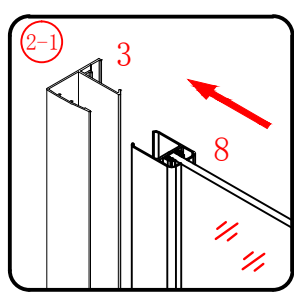

Ø8mm
19 x3

Ø8X30

20 x3
ST5X30

This product is heavy and will require two people to install.

This product is heavy and will require two people to install.

This product is heavy and will require two people to install.

This product is heavy and will require two people to install.

Installation instructions
(For VERONA-Side panel)

This product is heavy and will require two people to install.

- Ø8mm
- 1x3 ST5X30
- 11x3 Ø8X30

- 12x3 ST4x15

This product is heavy and will require two people to install.

This product is heavy and will require two people to install.