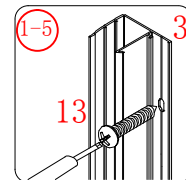

Ø8mm
19 x3

Ø8X30

20 x3
ST5X30

This product is heavy and will require two people to install.

This product is heavy and will require two people to install.

This product is heavy and will require two people to install.

This product is heavy and will require two people to install.

Installation instructions
(For VERONA-Side panel)

This product is heavy and will require two people to install.

- Ø8mm
- 1x3 ST5X30
- 11x3 Ø8X30

- 12x3 ST4x15

This product is heavy and will require two people to install.

This product is heavy and will require two people to install.