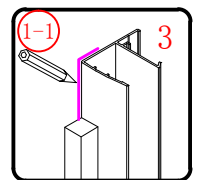

Ø8mm
19 x3

Ø8X30

20 x3
ST5X30

This product is heavy and will require two people to install.

This product is heavy and will require two people to install.

This product is heavy and will require two people to install.

This product is heavy and will require two people to install.

Installation instructions
(For VERONA-Side panel)

This product is heavy and will require two people to install.

- Ø8mm
- 1x3 ST5X30
- 11x3 Ø8X30

- 12x3 ST4x15

This product is heavy and will require two people to install.

This product is heavy and will require two people to install.