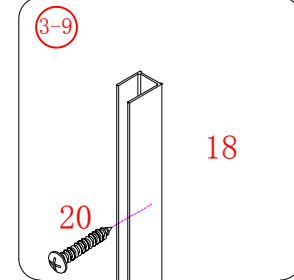

⑯ x 1

⑰ x 1

⑱ x 1

㉓ x 3

ST4X12

㉔ x 3

㉕ x 3

This product is heavy and will require two people to install.

Ø8mm
19 x3

Ø8X30

20 x3
ST5X30

This product is heavy and will require two people to install.

This product is heavy and will require two people to install.

This product is heavy and will require two people to install.

This product is heavy and will require two people to install.

Installation instructions
(For VERONA-Side panel)

This product is heavy and will require two people to install.

- Ø8mm
- 1x3 ST5X30
- 11x3 Ø8X30